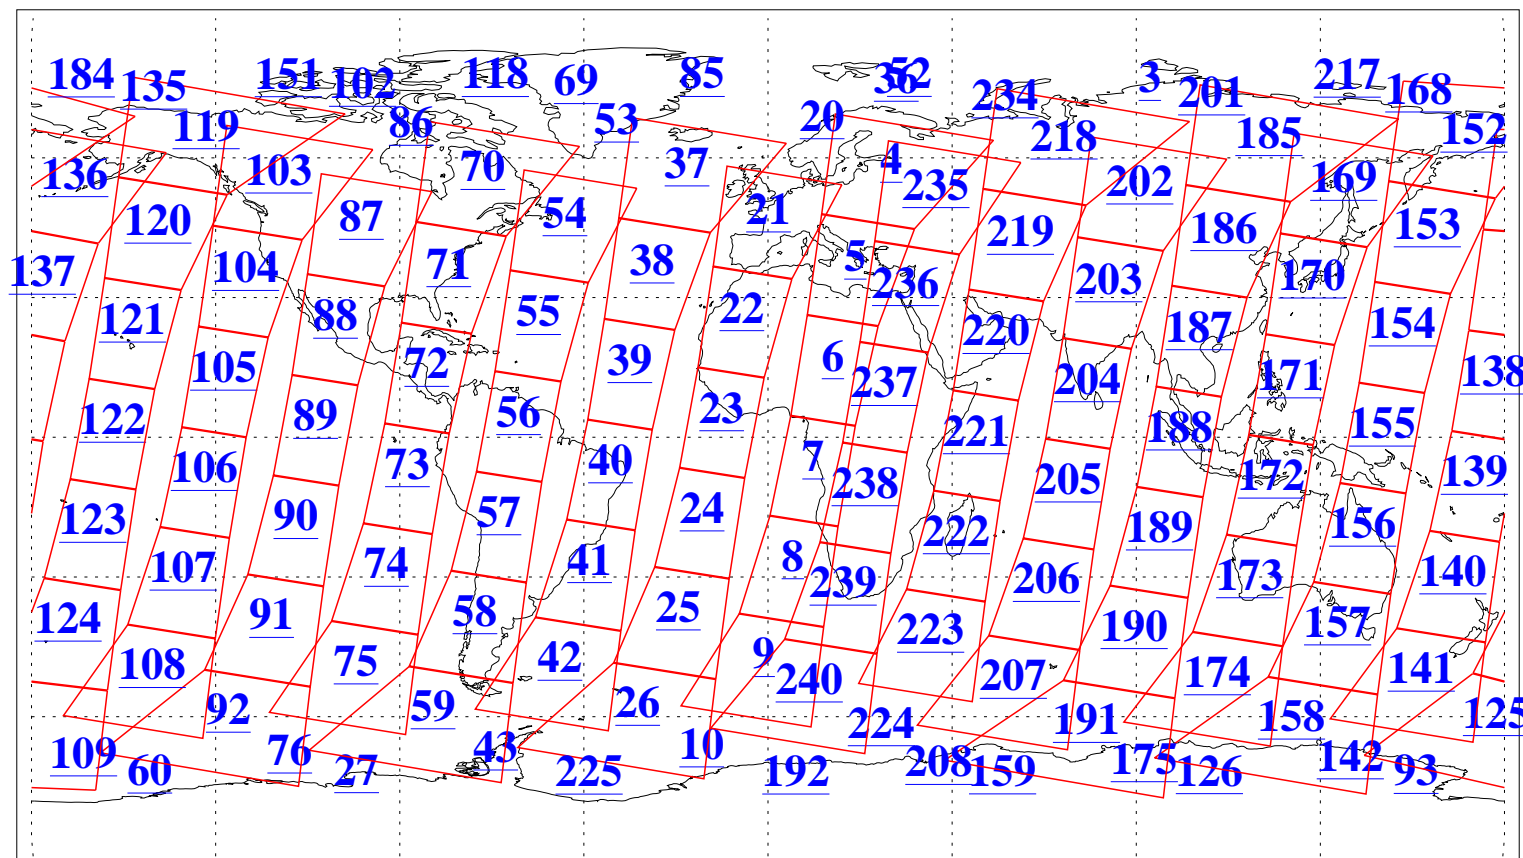

L1B Availability  
AMSU Granules: 240  
HSB Granules: 0  
AIRS Granules: 240

29 Apr 2006  
DoY 119  
Aqua Day 1456  
Granules: 1 to 120

Granules: 121 to 240

Legend: AMSU Available, HSB Available, AIRS Available

L1B Availability  
 AMSU Granules: 240  
 HSB Granules: 0  
 AIRS Granules: 240

29 Apr 2006  
 DoY 119  
 Aqua Day 1456

Ascending Granules

Descending Granules

Legend: AMSU Available, HSB Available, AIRS Available

L1B Availability  
 AMSU Granules: 240  
 HSB Granules: 0  
 AIRS Granules: 240

29 Apr 2006  
 DoY 119  
 Aqua Day 1456

Northern Hemisphere Granules

Southern Hemisphere Granules

Legend: AMSU Available, HSB Available, AIRS Available