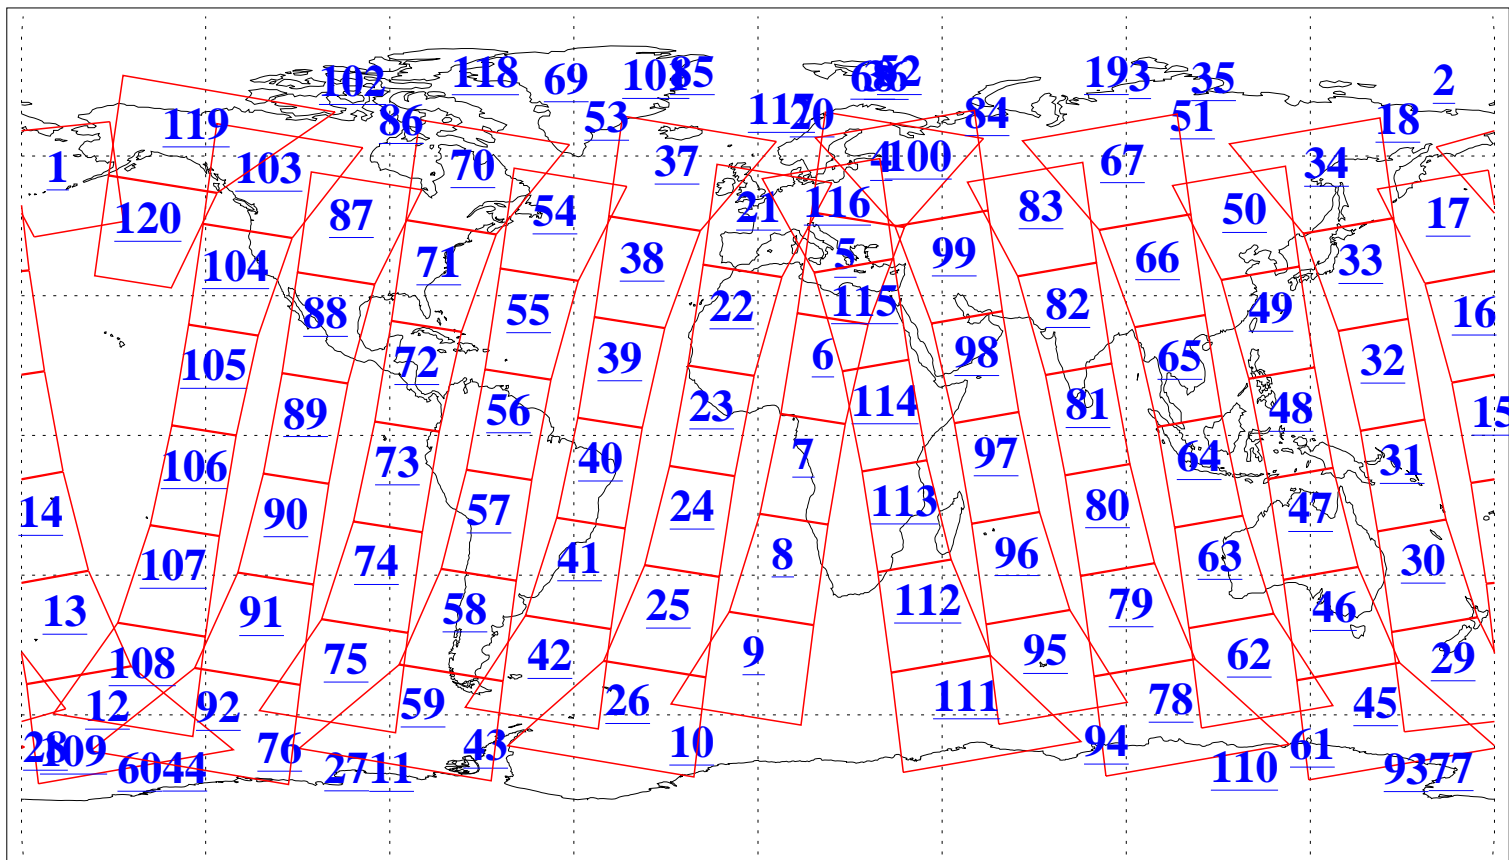

L1B Availability  
AMSU Granules: 240  
HSB Granules: 0  
AIRS Granules: 240

29 Apr 2006  
DoY 119  
Aqua Day 1456  
Granules: 1 to 120

Granules: 121 to 240

Legend: AMSU Available, HSB Available, AIRS Available

L1B Availability  
 AMSU Granules: 240  
 HSB Granules: 0  
 AIRS Granules: 240

29 Apr 2006  
 DoY 119  
 Aqua Day 1456

Ascending Granules

Descending Granules

Legend: AMSU Available, HSB Available, AIRS Available

L1B Availability  
 AMSU Granules: 240  
 HSB Granules: 0  
 AIRS Granules: 240

29 Apr 2006  
 DoY 119  
 Aqua Day 1456

Northern Hemisphere Granules

Southern Hemisphere Granules

Legend: AMSU Available, HSB Available, AIRS Available