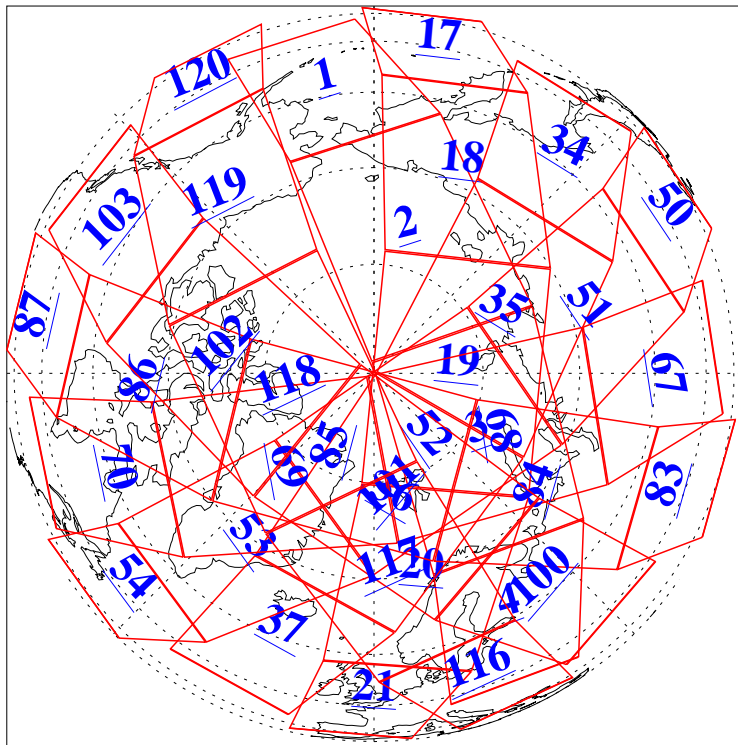

L1B Availability  
AMSU Granules: 240  
HSB Granules: 0  
AIRS Granules: 240

29 Apr 2006  
DoY 119  
Aqua Day 1456  
Granules: 1 to 120

Granules: 121 to 240

Legend: AMSU Available, HSB Available, AIRS Available

L1B Availability  
 AMSU Granules: 240  
 HSB Granules: 0  
 AIRS Granules: 240

29 Apr 2006  
 DoY 119  
 Aqua Day 1456

Ascending Granules

Descending Granules

Legend: AMSU Available, HSB Available, AIRS Available

L1B Availability  
 AMSU Granules: 240  
 HSB Granules: 0  
 AIRS Granules: 240

29 Apr 2006  
 DoY 119  
 Aqua Day 1456

Northern Hemisphere Granules

Southern Hemisphere Granules

Legend: AMSU Available, HSB Available, AIRS Available