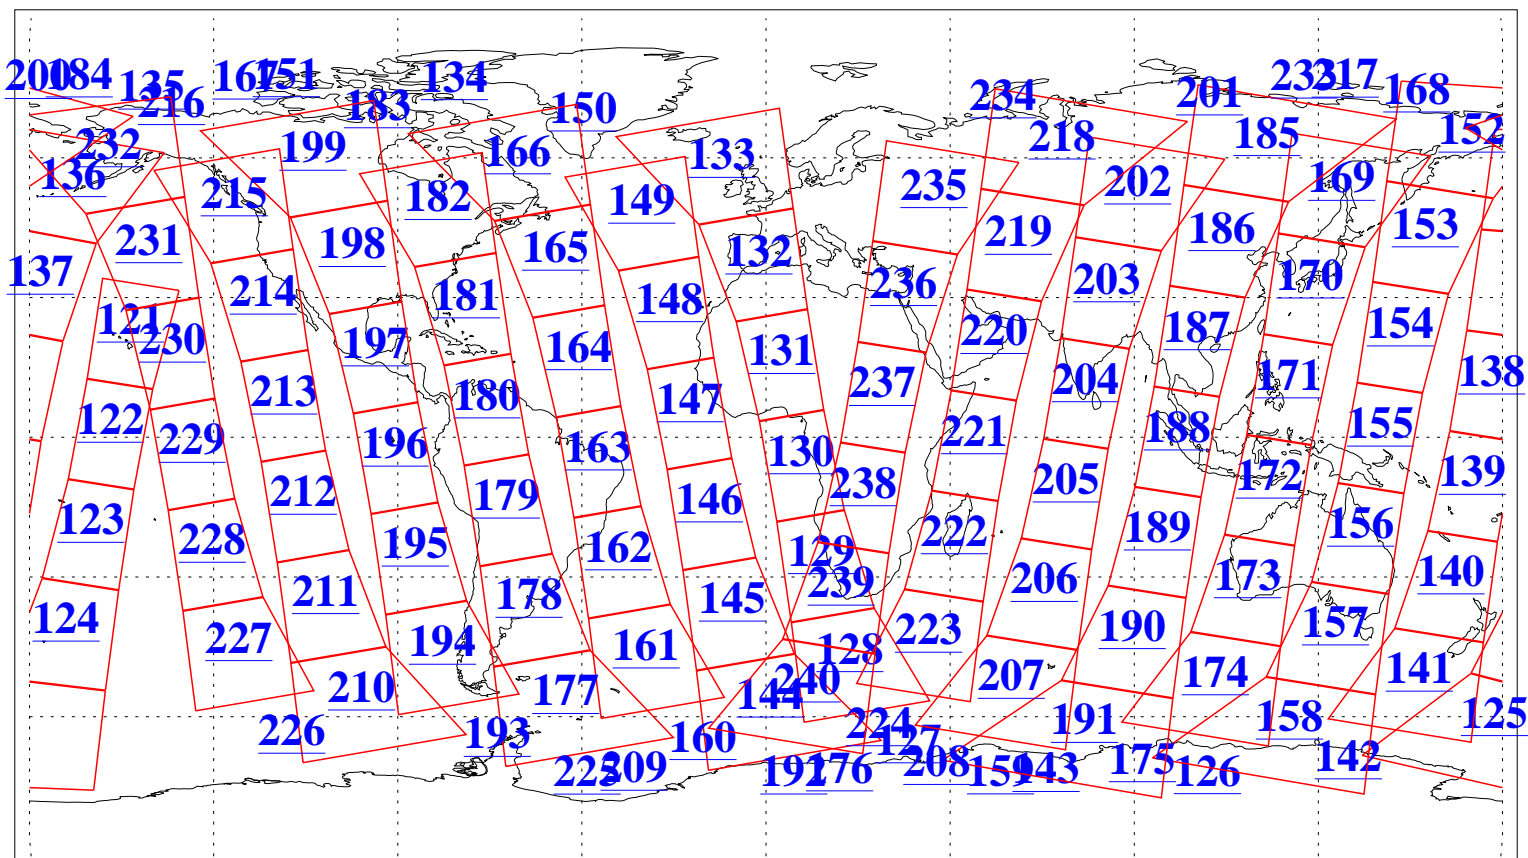

L1B Availability  
AMSU Granules: 240  
HSB Granules: 0  
AIRS Granules: 240

29 Apr 2006  
DoY 119  
Aqua Day 1456  
Granules: 1 to 120

Granules: 121 to 240

Legend: AMSU Available, HSB Available, AIRS Available

L1B Availability  
 AMSU Granules: 240  
 HSB Granules: 0  
 AIRS Granules: 240

29 Apr 2006  
 DoY 119  
 Aqua Day 1456

Ascending Granules

Descending Granules

Legend: AMSU Available, HSB Available, AIRS Available

L1B Availability  
 AMSU Granules: 240  
 HSB Granules: 0  
 AIRS Granules: 240

29 Apr 2006  
 DoY 119  
 Aqua Day 1456

Northern Hemisphere Granules

Southern Hemisphere Granules

Legend: AMSU Available, HSB Available, AIRS Available