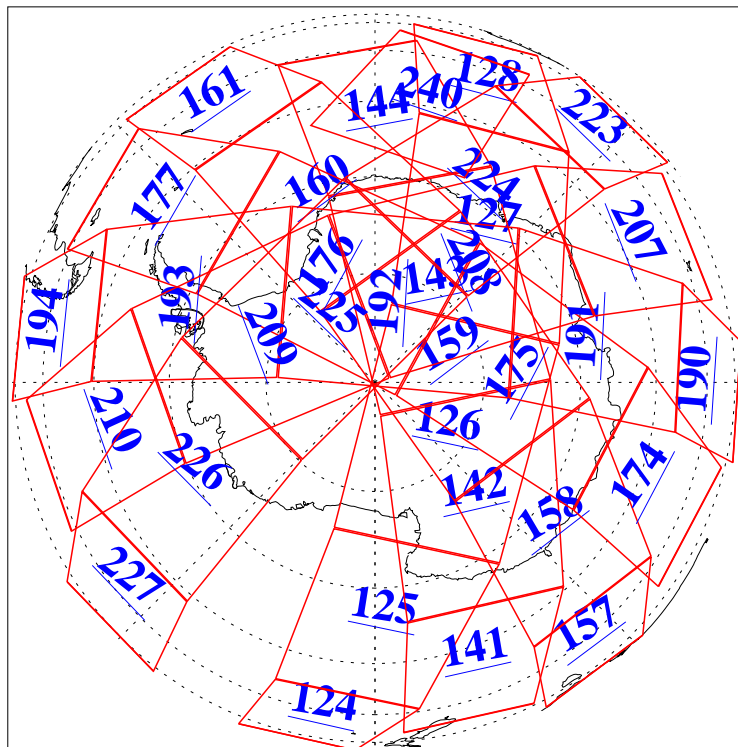

L1B Availability  
AMSU Granules: 240  
HSB Granules: 0  
AIRS Granules: 240

29 Apr 2006  
DoY 119  
Aqua Day 1456  
Granules: 1 to 120

Granules: 121 to 240

Legend: AMSU Available, HSB Available, AIRS Available

L1B Availability  
 AMSU Granules: 240  
 HSB Granules: 0  
 AIRS Granules: 240

29 Apr 2006  
 DoY 119  
 Aqua Day 1456

Ascending Granules

Descending Granules

Legend: AMSU Available, HSB Available, AIRS Available

L1B Availability  
 AMSU Granules: 240  
 HSB Granules: 0  
 AIRS Granules: 240

29 Apr 2006  
 DoY 119  
 Aqua Day 1456

Northern Hemisphere Granules

Southern Hemisphere Granules

Legend: AMSU Available, HSB Available, AIRS Available