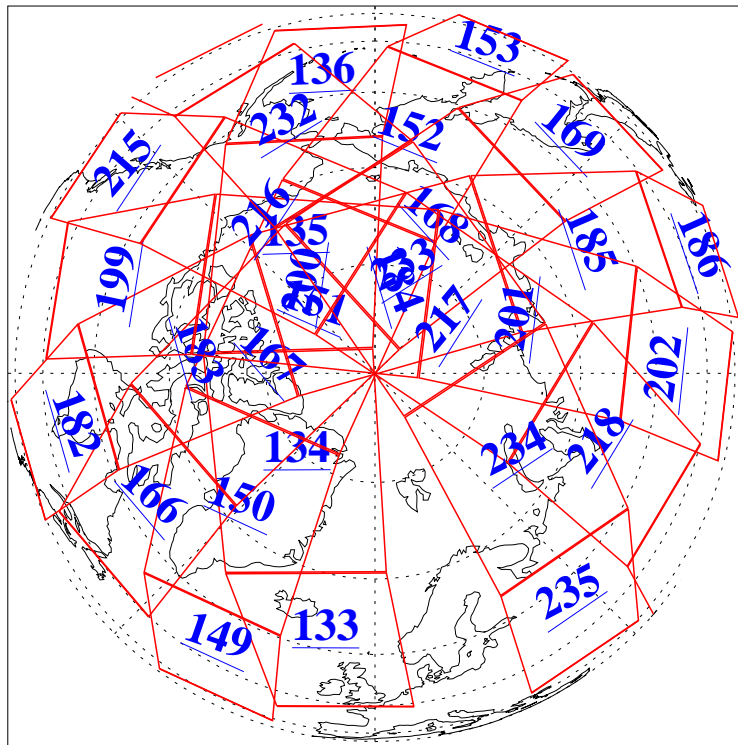

L1B Availability  
AMSU Granules: 240  
HSB Granules: 0  
AIRS Granules: 240

29 Apr 2006  
DoY 119  
Aqua Day 1456  
Granules: 1 to 120

Granules: 121 to 240

Legend: AMSU Available, HSB Available, AIRS Available

L1B Availability  
 AMSU Granules: 240  
 HSB Granules: 0  
 AIRS Granules: 240

29 Apr 2006  
 DoY 119  
 Aqua Day 1456

Ascending Granules

Descending Granules

Legend: AMSU Available, HSB Available, AIRS Available

L1B Availability  
 AMSU Granules: 240  
 HSB Granules: 0  
 AIRS Granules: 240

29 Apr 2006  
 DoY 119  
 Aqua Day 1456

Northern Hemisphere Granules

Southern Hemisphere Granules

Legend: AMSU Available, HSB Available, AIRS Available