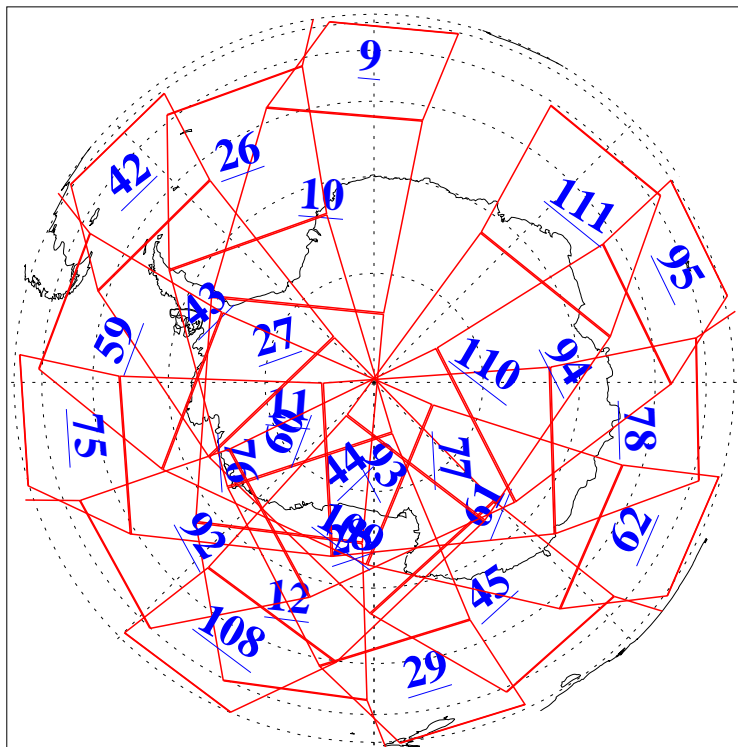

L1B Availability  
AMSU Granules: 240  
HSB Granules: 0  
AIRS Granules: 240

29 Apr 2006  
DoY 119  
Aqua Day 1456  
Granules: 1 to 120

Granules: 121 to 240

Legend: AMSU Available, HSB Available, AIRS Available

L1B Availability  
 AMSU Granules: 240  
 HSB Granules: 0  
 AIRS Granules: 240

29 Apr 2006  
 DoY 119  
 Aqua Day 1456

Ascending Granules

Descending Granules

Legend: AMSU Available, HSB Available, AIRS Available

L1B Availability  
 AMSU Granules: 240  
 HSB Granules: 0  
 AIRS Granules: 240

29 Apr 2006  
 DoY 119  
 Aqua Day 1456

Northern Hemisphere Granules

Southern Hemisphere Granules

Legend: AMSU Available, HSB Available, AIRS Available