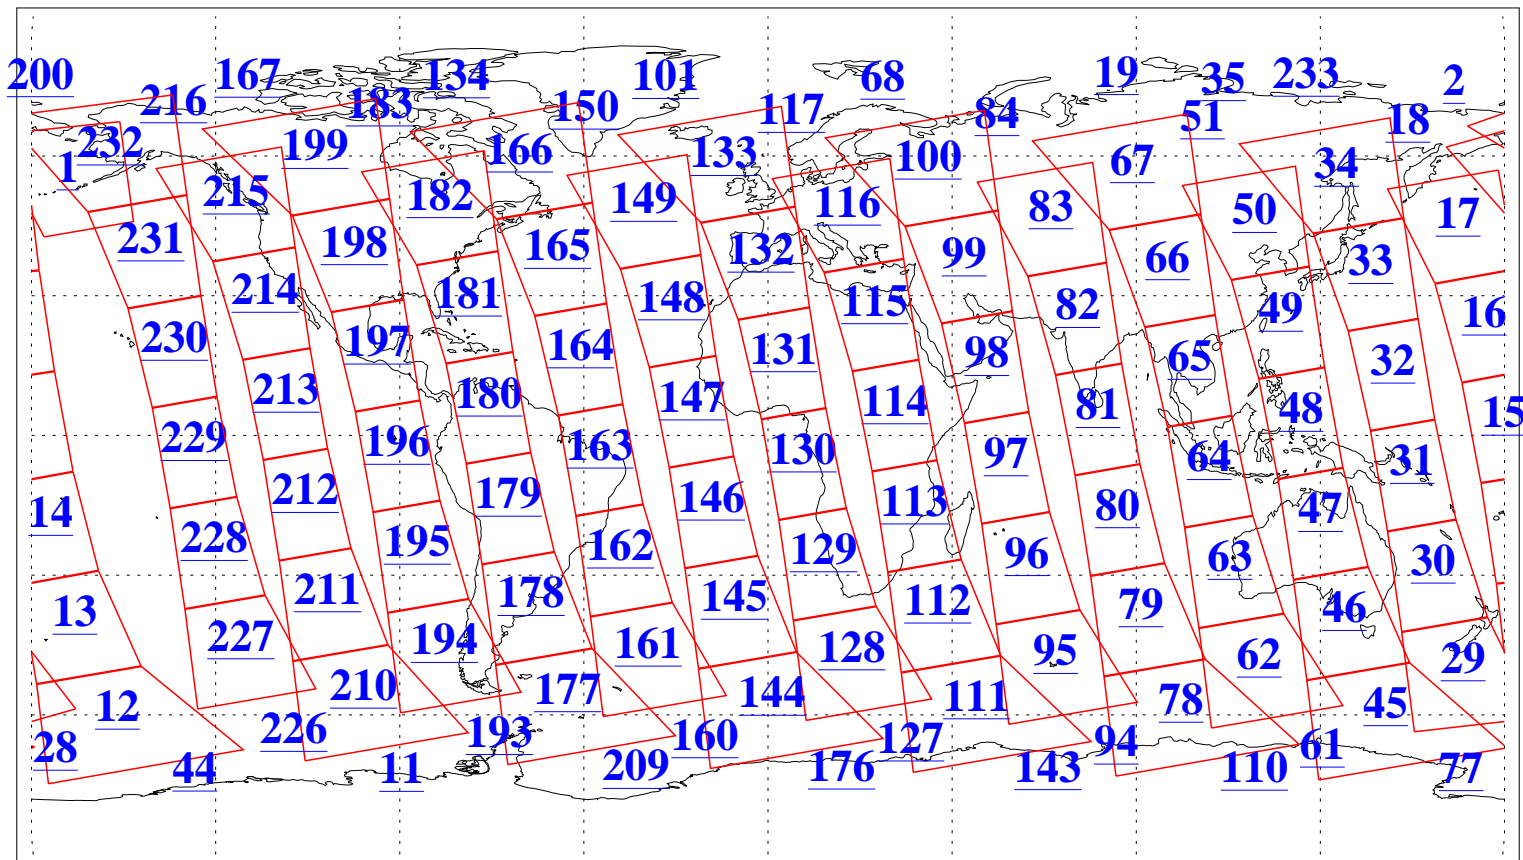

L1B Availability  
AMSU Granules: 240  
HSB Granules: 0  
AIRS Granules: 240

29 Apr 2006  
DoY 119  
Aqua Day 1456  
Granules: 1 to 120

Granules: 121 to 240

Legend: AMSU Available, HSB Available, AIRS Available

L1B Availability  
 AMSU Granules: 240  
 HSB Granules: 0  
 AIRS Granules: 240

29 Apr 2006  
 DoY 119  
 Aqua Day 1456

Ascending Granules

Descending Granules

Legend: AMSU Available, HSB Available, AIRS Available

L1B Availability  
 AMSU Granules: 240  
 HSB Granules: 0  
 AIRS Granules: 240

29 Apr 2006  
 DoY 119  
 Aqua Day 1456

Northern Hemisphere Granules

Southern Hemisphere Granules

Legend: AMSU Available, HSB Available, AIRS Available