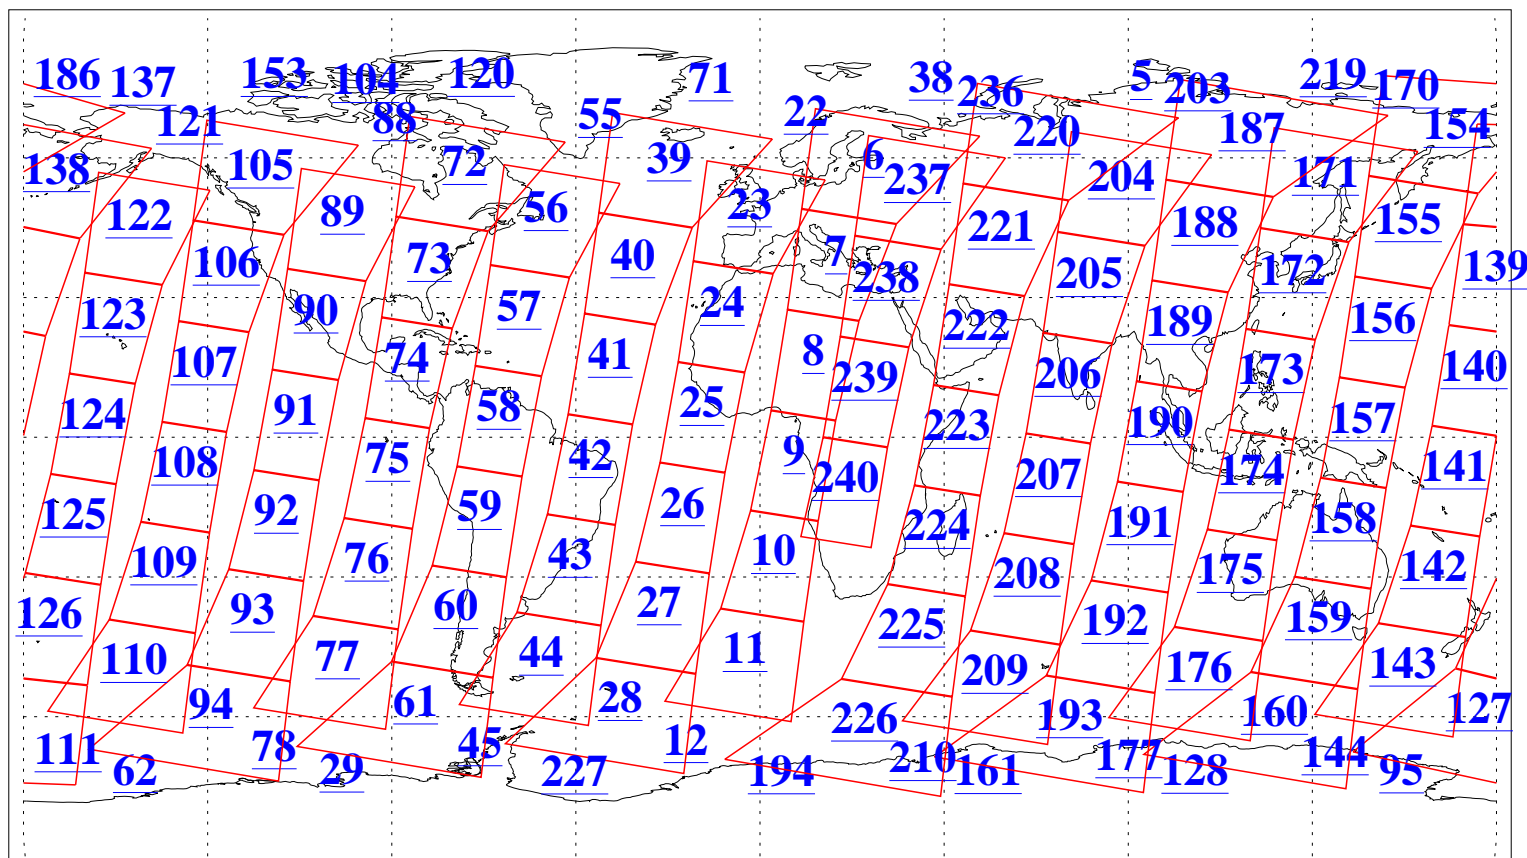

L1B Availability
AMSU Granules: 240
HSB Granules: 0
AIRS Granules: 240

27 Apr 2006
DoY 117
Aqua Day 1454
Granules: 1 to 120

Granules: 121 to 240

Legend: AMSU Available, HSB Available, AIRS Available

L1B Availability
AMSU Granules: 240
HSB Granules: 0
AIRS Granules: 240

27 Apr 2006
DoY 117
Aqua Day 1454

Ascending Granules

Descending Granules

Legend: AMSU Available, HSB Available, AIRS Available

L1B Availability
 AMSU Granules: 240
 HSB Granules: 0
 AIRS Granules: 240

27 Apr 2006
 DoY 117
 Aqua Day 1454