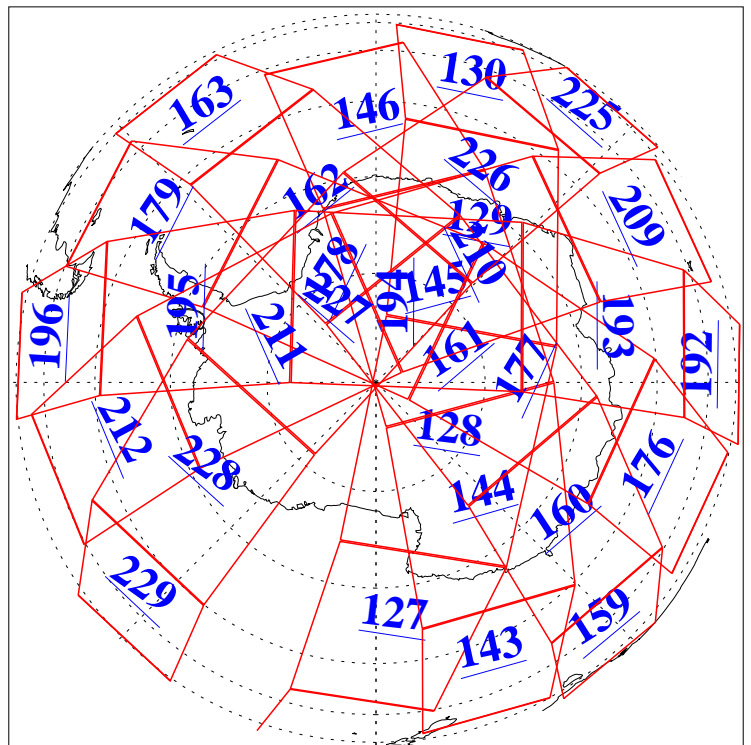

L1B Availability
AMSU Granules: 240
HSB Granules: 0
AIRS Granules: 240

27 Apr 2006
DoY 117
Aqua Day 1454
Granules: 1 to 120

Granules: 121 to 240

Legend: AMSU Available, HSB Available, AIRS Available

L1B Availability
AMSU Granules: 240
HSB Granules: 0
AIRS Granules: 240

27 Apr 2006
DoY 117
Aqua Day 1454

Ascending Granules

Descending Granules

Legend: AMSU Available, HSB Available, AIRS Available

L1B Availability
 AMSU Granules: 240
 HSB Granules: 0
 AIRS Granules: 240

27 Apr 2006
 DoY 117
 Aqua Day 1454

Northern Hemisphere Granules

Southern Hemisphere Granules

Legend: AMSU Available, HSB Available, AIRS Available