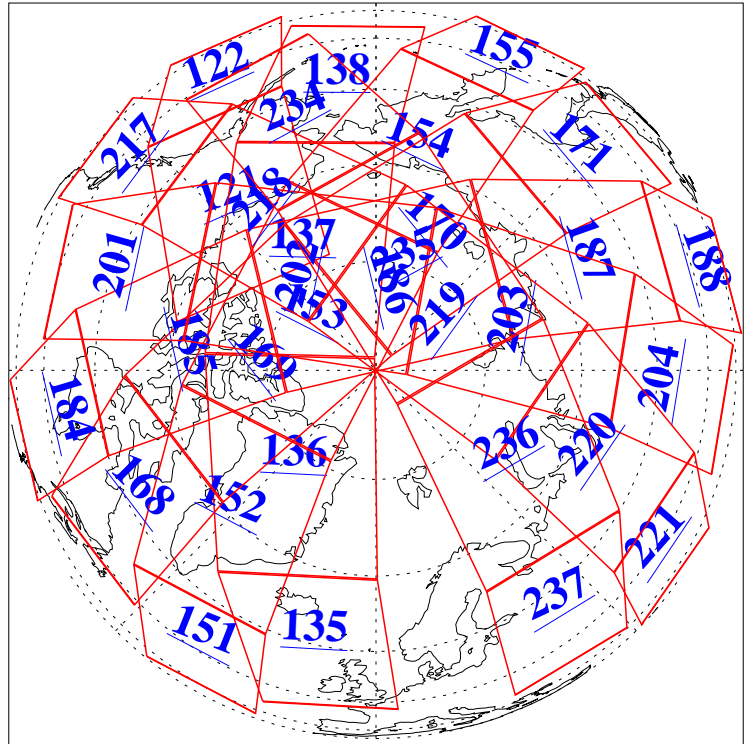

L1B Availability
AMSU Granules: 240
HSB Granules: 0
AIRS Granules: 240

27 Apr 2006
DoY 117
Aqua Day 1454
Granules: 1 to 120

Granules: 121 to 240

Legend: AMSU Available, HSB Available, AIRS Available

L1B Availability
AMSU Granules: 240
HSB Granules: 0
AIRS Granules: 240

27 Apr 2006
DoY 117
Aqua Day 1454

Ascending Granules

Descending Granules

Legend: AMSU Available, HSB Available, AIRS Available

L1B Availability
 AMSU Granules: 240
 HSB Granules: 0
 AIRS Granules: 240

27 Apr 2006
 DoY 117
 Aqua Day 1454

Northern Hemisphere Granules

Southern Hemisphere Granules

Legend: AMSU Available, HSB Available, AIRS Available