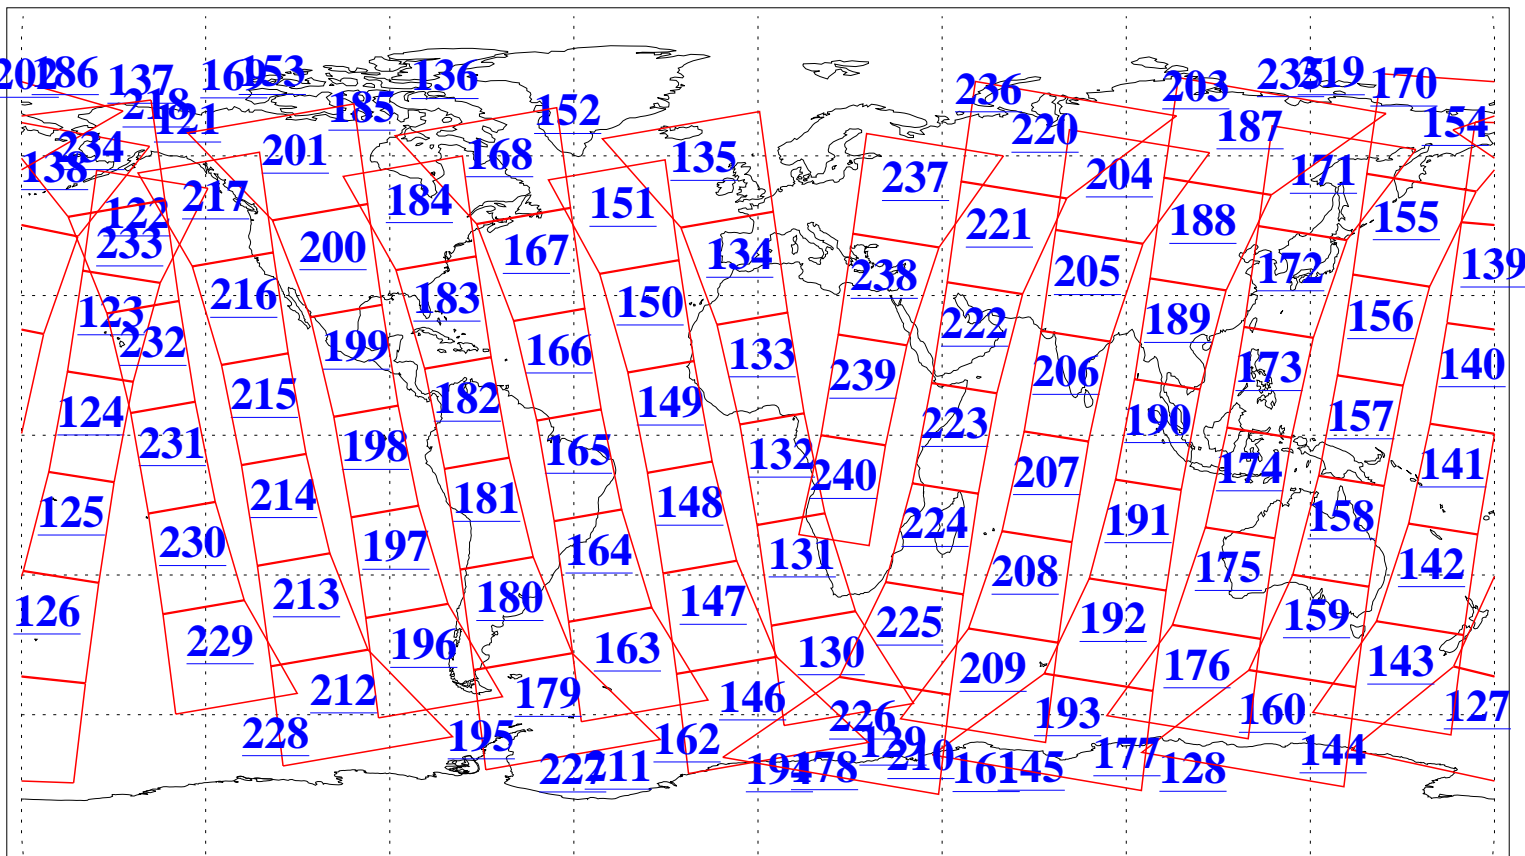

L1B Availability
AMSU Granules: 240
HSB Granules: 0
AIRS Granules: 240

27 Apr 2006
DoY 117
Aqua Day 1454
Granules: 1 to 120

Granules: 121 to 240

Legend: AMSU Available, HSB Available, AIRS Available

L1B Availability
AMSU Granules: 240
HSB Granules: 0
AIRS Granules: 240

27 Apr 2006
DoY 117
Aqua Day 1454

Ascending Granules

Descending Granules

Legend: AMSU Available, HSB Available, AIRS Available

L1B Availability
 AMSU Granules: 240
 HSB Granules: 0
 AIRS Granules: 240

27 Apr 2006
 DoY 117
 Aqua Day 1454

Northern Hemisphere Granules

Southern Hemisphere Granules

Legend: AMSU Available, HSB Available, AIRS Available