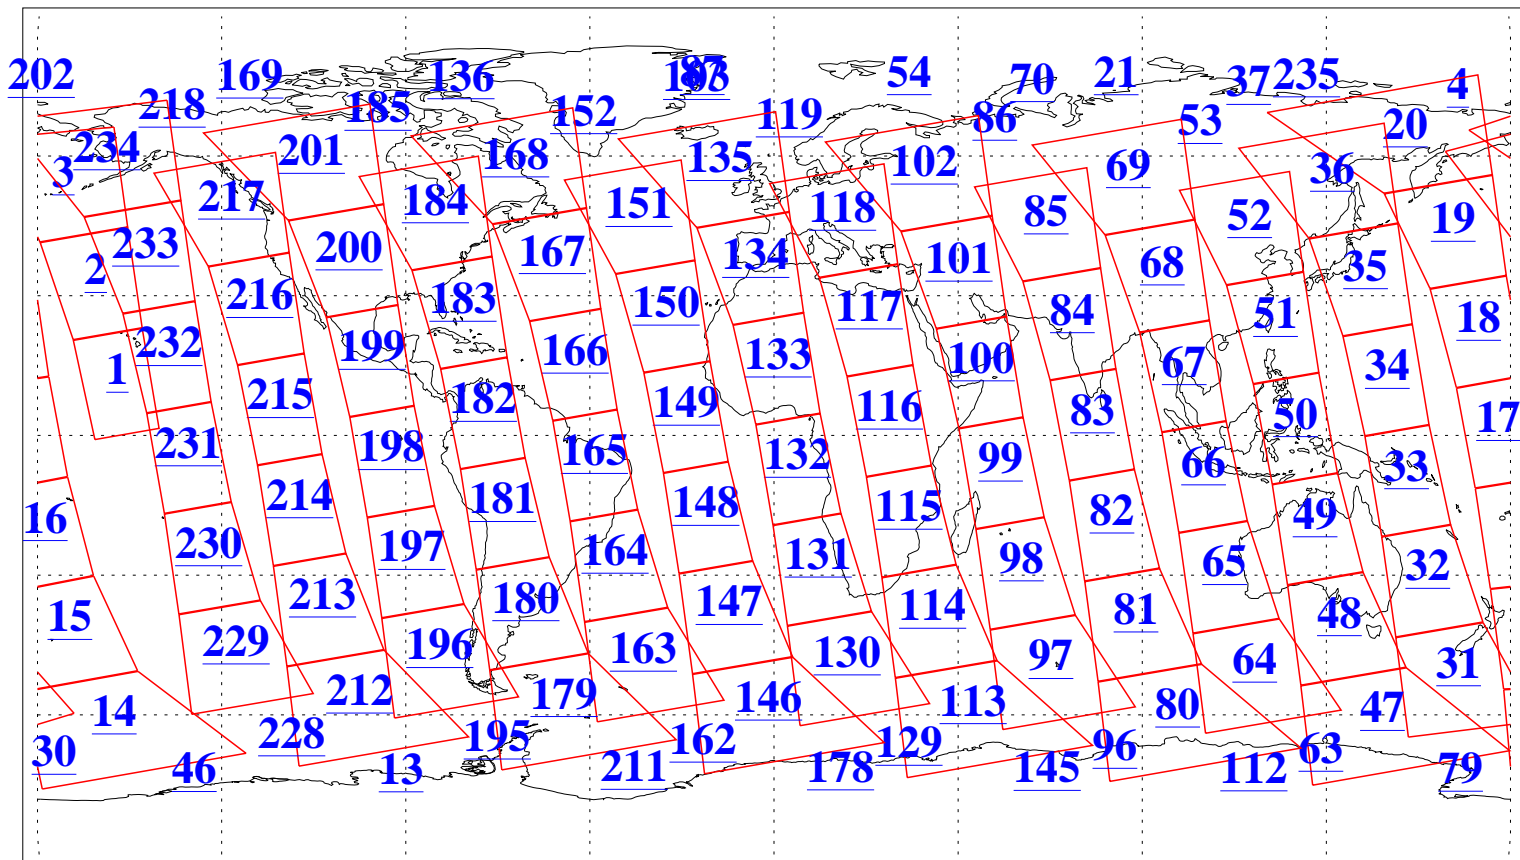

L1B Availability
AMSU Granules: 240
HSB Granules: 0
AIRS Granules: 240

27 Apr 2006
DoY 117
Aqua Day 1454
Granules: 1 to 120

Granules: 121 to 240

Legend: AMSU Available, HSB Available, AIRS Available

L1B Availability
AMSU Granules: 240
HSB Granules: 0
AIRS Granules: 240

27 Apr 2006
DoY 117
Aqua Day 1454

Ascending Granules

Descending Granules

Legend: AMSU Available, HSB Available, AIRS Available

L1B Availability
 AMSU Granules: 240
 HSB Granules: 0
 AIRS Granules: 240

27 Apr 2006
 DoY 117
 Aqua Day 1454

Northern Hemisphere Granules

Southern Hemisphere Granules

Legend: AMSU Available, HSB Available, AIRS Available