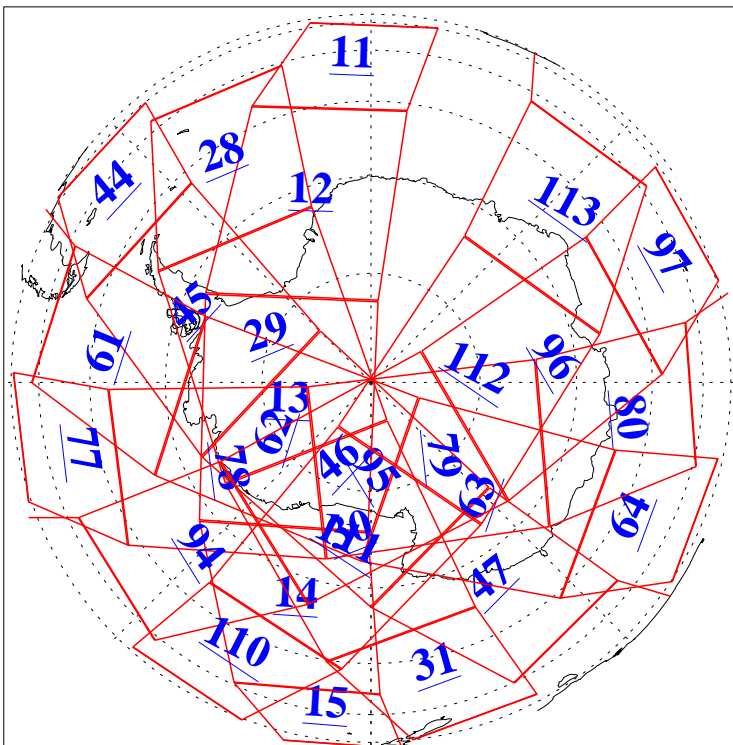

L1B Availability
AMSU Granules: 240
HSB Granules: 0
AIRS Granules: 240

27 Apr 2006
DoY 117
Aqua Day 1454
Granules: 1 to 120

Granules: 121 to 240

Legend: AMSU Available, HSB Available, AIRS Available

L1B Availability
AMSU Granules: 240
HSB Granules: 0
AIRS Granules: 240

27 Apr 2006
DoY 117
Aqua Day 1454

Ascending Granules

Descending Granules

Legend: AMSU Available, HSB Available, AIRS Available

L1B Availability
 AMSU Granules: 240
 HSB Granules: 0
 AIRS Granules: 240

27 Apr 2006
 DoY 117
 Aqua Day 1454

Northern Hemisphere Granules

Southern Hemisphere Granules

Legend: AMSU Available, HSB Available, AIRS Available