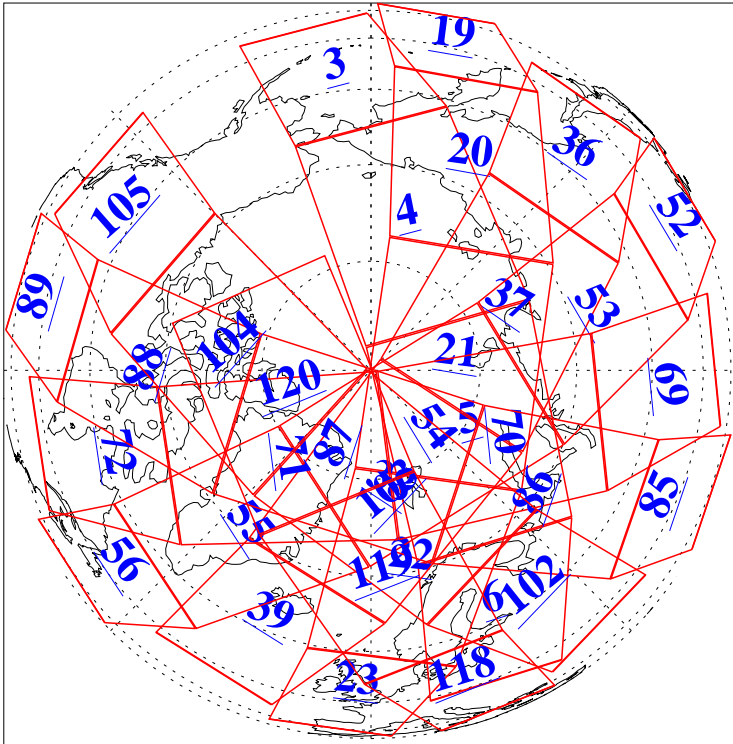

L1B Availability
AMSU Granules: 240
HSB Granules: 0
AIRS Granules: 240

27 Apr 2006
DoY 117
Aqua Day 1454
Granules: 1 to 120

Granules: 121 to 240

Legend: AMSU Available, HSB Available, AIRS Available

L1B Availability
AMSU Granules: 240
HSB Granules: 0
AIRS Granules: 240

27 Apr 2006
DoY 117
Aqua Day 1454

Ascending Granules

Descending Granules

Legend: AMSU Available, HSB Available, AIRS Available

L1B Availability
 AMSU Granules: 240
 HSB Granules: 0
 AIRS Granules: 240

27 Apr 2006
 DoY 117
 Aqua Day 1454

Northern Hemisphere Granules

Southern Hemisphere Granules

Legend: AMSU Available, HSB Available, AIRS Available