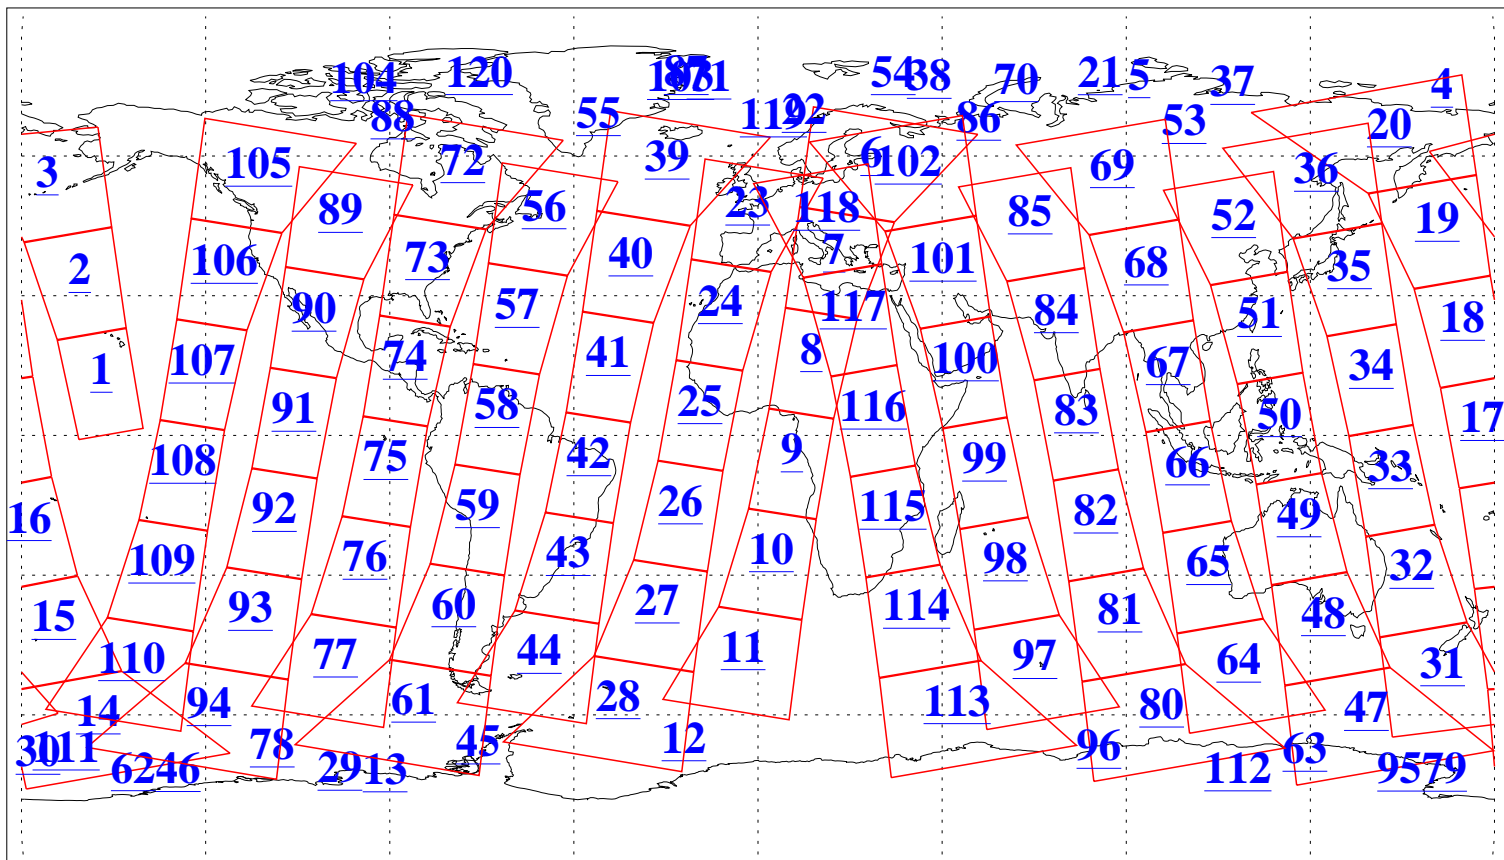

L1B Availability
AMSU Granules: 240
HSB Granules: 0
AIRS Granules: 240

27 Apr 2006
DoY 117
Aqua Day 1454
Granules: 1 to 120

Granules: 121 to 240

Legend: AMSU Available, HSB Available, AIRS Available

L1B Availability
AMSU Granules: 240
HSB Granules: 0
AIRS Granules: 240

27 Apr 2006
DoY 117
Aqua Day 1454

Ascending Granules

Descending Granules

Legend: AMSU Available, HSB Available, AIRS Available

L1B Availability
 AMSU Granules: 240
 HSB Granules: 0
 AIRS Granules: 240

27 Apr 2006
 DoY 117
 Aqua Day 1454

Northern Hemisphere Granules

Southern Hemisphere Granules

Legend: AMSU Available, HSB Available, AIRS Available