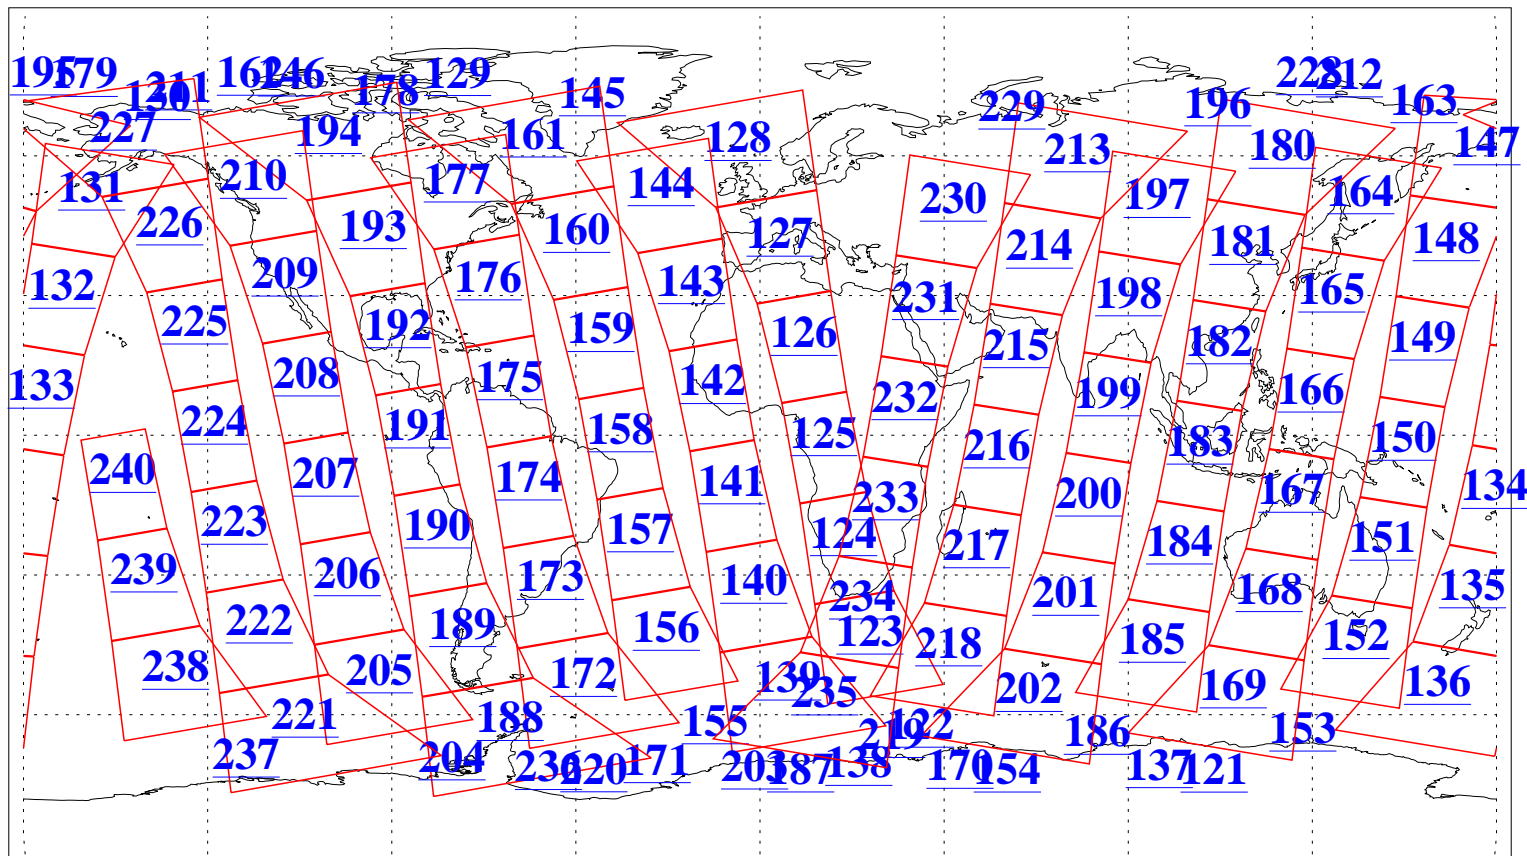

L1B Availability
AMSU Granules: 240
HSB Granules: 0
AIRS Granules: 240

26 Apr 2006
DoY 116
Aqua Day 1453
Granules: 1 to 120

Granules: 121 to 240

Legend: AMSU Available, HSB Available, AIRS Available

L1B Availability
AMSU Granules: 240
HSB Granules: 0
AIRS Granules: 240

26 Apr 2006
DoY 116
Aqua Day 1453

Ascending Granules

Descending Granules

Legend: AMSU Available, HSB Available, AIRS Available

L1B Availability
 AMSU Granules: 240
 HSB Granules: 0
 AIRS Granules: 240

26 Apr 2006
 DoY 116
 Aqua Day 1453

Northern Hemisphere Granules

Southern Hemisphere Granules

Legend: AMSU Available, HSB Available, AIRS Available