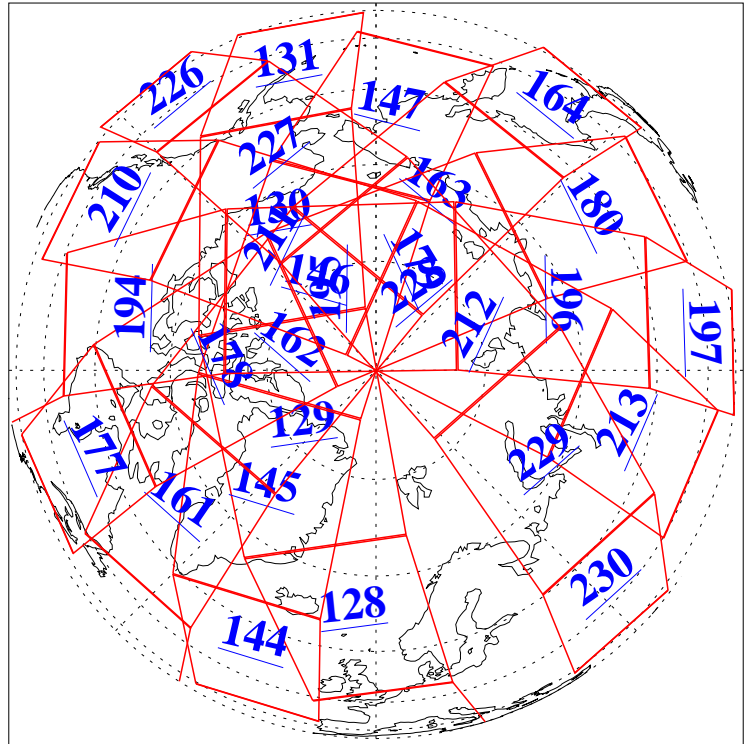

L1B Availability
AMSU Granules: 240
HSB Granules: 0
AIRS Granules: 240

26 Apr 2006
DoY 116
Aqua Day 1453
Granules: 1 to 120

Granules: 121 to 240

Legend: AMSU Available, HSB Available, AIRS Available

L1B Availability
AMSU Granules: 240
HSB Granules: 0
AIRS Granules: 240

26 Apr 2006
DoY 116
Aqua Day 1453

Ascending Granules

Descending Granules

Legend: AMSU Available, HSB Available, AIRS Available

L1B Availability
 AMSU Granules: 240
 HSB Granules: 0
 AIRS Granules: 240

26 Apr 2006
 DoY 116
 Aqua Day 1453

Northern Hemisphere Granules

Southern Hemisphere Granules

Legend: AMSU Available, HSB Available, AIRS Available