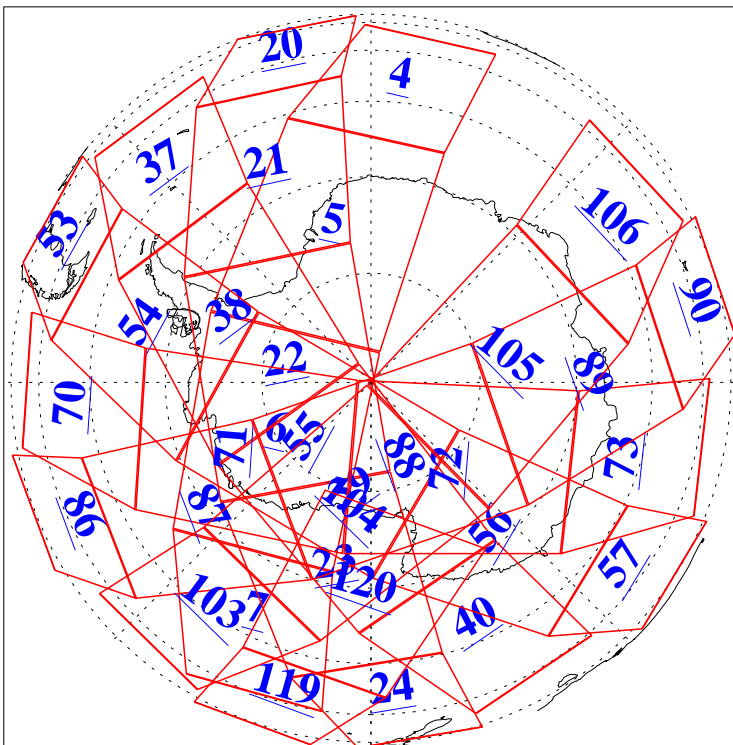

L1B Availability
AMSU Granules: 240
HSB Granules: 0
AIRS Granules: 240

26 Apr 2006
DoY 116
Aqua Day 1453
Granules: 1 to 120

Granules: 121 to 240

Legend: AMSU Available, HSB Available, AIRS Available

L1B Availability
AMSU Granules: 240
HSB Granules: 0
AIRS Granules: 240

26 Apr 2006
DoY 116
Aqua Day 1453

Ascending Granules

Descending Granules

Legend: AMSU Available, HSB Available, AIRS Available

L1B Availability
 AMSU Granules: 240
 HSB Granules: 0
 AIRS Granules: 240

26 Apr 2006
 DoY 116
 Aqua Day 1453

Northern Hemisphere Granules

Southern Hemisphere Granules

Legend: AMSU Available, HSB Available, AIRS Available