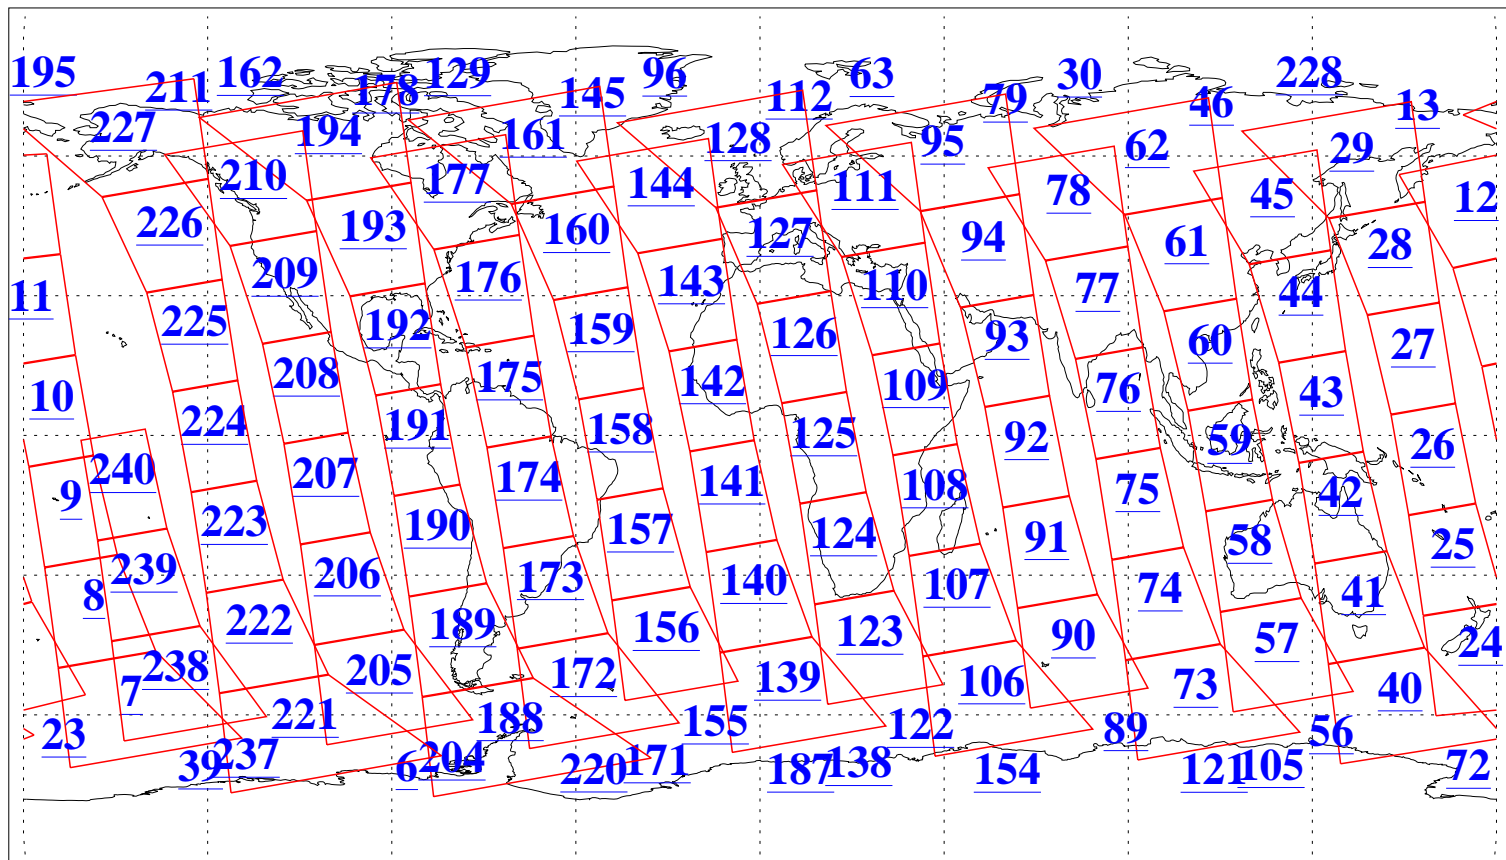

L1B Availability
AMSU Granules: 240
HSB Granules: 0
AIRS Granules: 240

26 Apr 2006
DoY 116
Aqua Day 1453
Granules: 1 to 120

Granules: 121 to 240

Legend: AMSU Available, HSB Available, AIRS Available

L1B Availability
AMSU Granules: 240
HSB Granules: 0
AIRS Granules: 240

26 Apr 2006
DoY 116
Aqua Day 1453

Ascending Granules

Descending Granules

Legend: AMSU Available, HSB Available, AIRS Available

L1B Availability
 AMSU Granules: 240
 HSB Granules: 0
 AIRS Granules: 240

26 Apr 2006
 DoY 116
 Aqua Day 1453

Northern Hemisphere Granules

Southern Hemisphere Granules

Legend: AMSU Available, HSB Available, AIRS Available