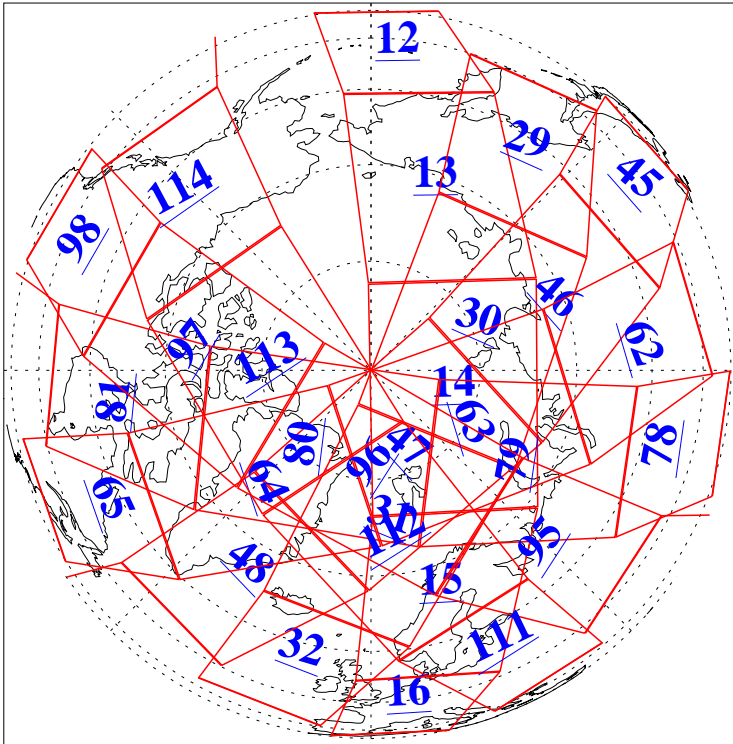

L1B Availability
AMSU Granules: 240
HSB Granules: 0
AIRS Granules: 240

26 Apr 2006
DoY 116
Aqua Day 1453
Granules: 1 to 120

Granules: 121 to 240

Legend: AMSU Available, HSB Available, AIRS Available

L1B Availability
AMSU Granules: 240
HSB Granules: 0
AIRS Granules: 240

26 Apr 2006
DoY 116
Aqua Day 1453

Ascending Granules

Descending Granules

Legend: AMSU Available, HSB Available, AIRS Available

L1B Availability
 AMSU Granules: 240
 HSB Granules: 0
 AIRS Granules: 240

26 Apr 2006
 DoY 116
 Aqua Day 1453

Northern Hemisphere Granules

Southern Hemisphere Granules

Legend: AMSU Available, HSB Available, AIRS Available