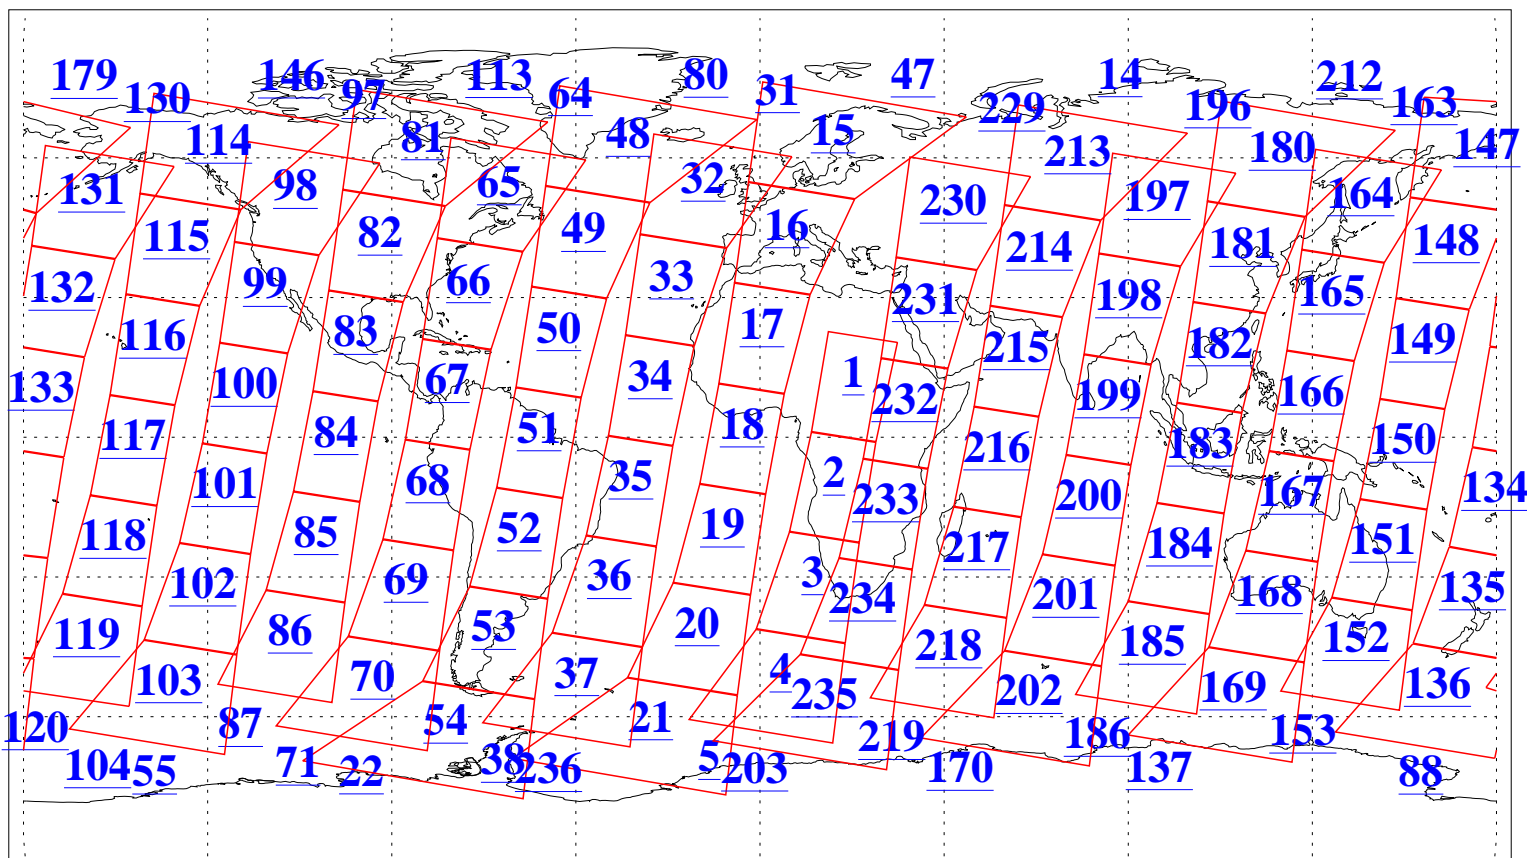

L1B Availability
AMSU Granules: 240
HSB Granules: 0
AIRS Granules: 240

26 Apr 2006
DoY 116
Aqua Day 1453
Granules: 1 to 120

Granules: 121 to 240

Legend: AMSU Available, HSB Available, AIRS Available

L1B Availability
AMSU Granules: 240
HSB Granules: 0
AIRS Granules: 240

26 Apr 2006
DoY 116
Aqua Day 1453

Ascending Granules

Descending Granules

Legend: AMSU Available, HSB Available, AIRS Available

L1B Availability
 AMSU Granules: 240
 HSB Granules: 0
 AIRS Granules: 240

26 Apr 2006
 DoY 116
 Aqua Day 1453

Northern Hemisphere Granules

Southern Hemisphere Granules

Legend: AMSU Available, HSB Available, AIRS Available