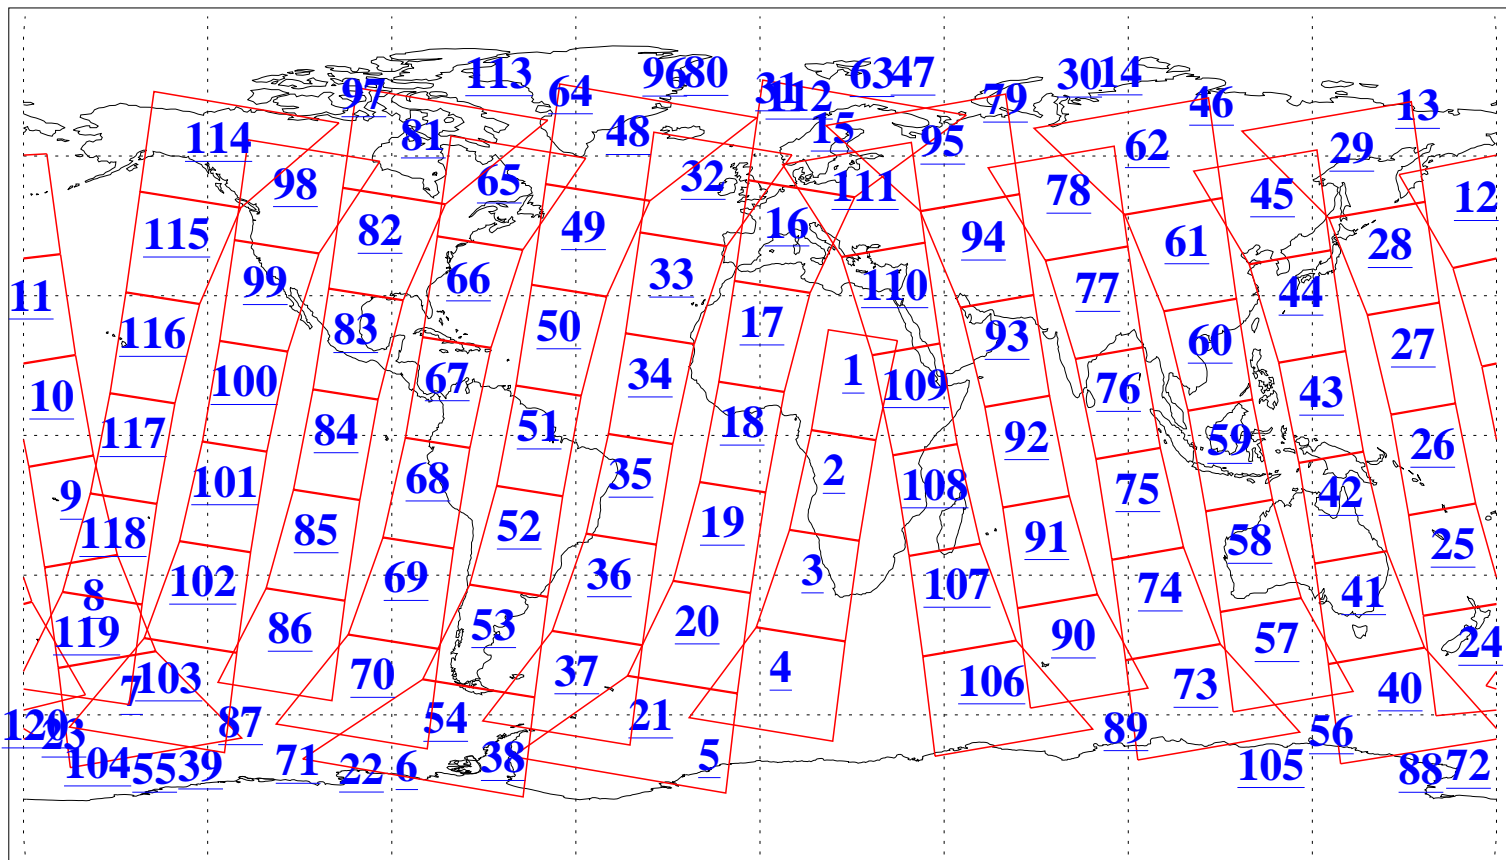

L1B Availability
AMSU Granules: 240
HSB Granules: 0
AIRS Granules: 240

26 Apr 2006
DoY 116
Aqua Day 1453
Granules: 1 to 120

Granules: 121 to 240

Legend: AMSU Available, HSB Available, AIRS Available

L1B Availability
AMSU Granules: 240
HSB Granules: 0
AIRS Granules: 240

26 Apr 2006
DoY 116
Aqua Day 1453

Ascending Granules

Descending Granules

Legend: AMSU Available, HSB Available, AIRS Available

L1B Availability
 AMSU Granules: 240
 HSB Granules: 0
 AIRS Granules: 240

26 Apr 2006
 DoY 116
 Aqua Day 1453

Northern Hemisphere Granules

Southern Hemisphere Granules

Legend: AMSU Available, HSB Available, AIRS Available