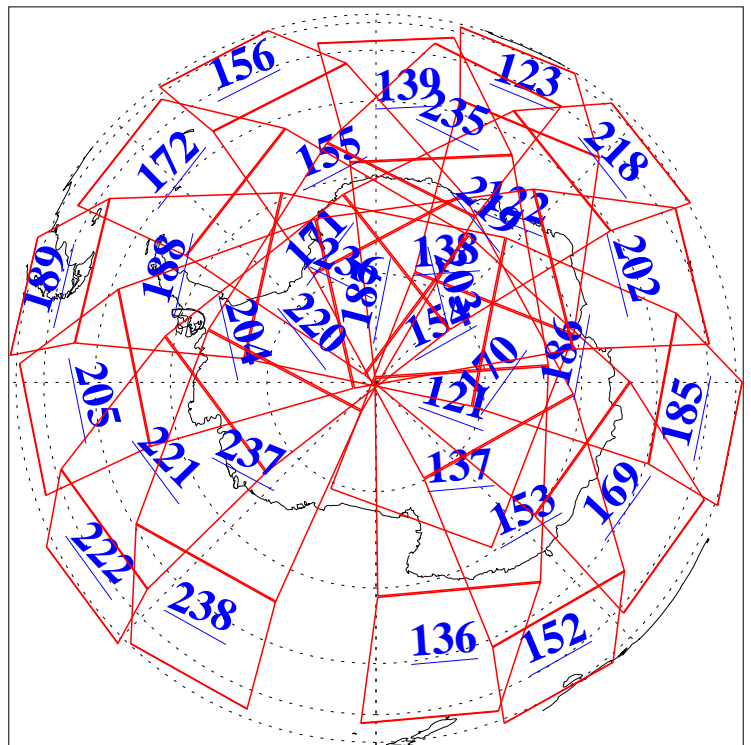

L1B Availability
AMSU Granules: 240
HSB Granules: 0
AIRS Granules: 240

26 Apr 2006
DoY 116
Aqua Day 1453
Granules: 1 to 120

Granules: 121 to 240

Legend: AMSU Available, HSB Available, AIRS Available

L1B Availability
AMSU Granules: 240
HSB Granules: 0
AIRS Granules: 240

26 Apr 2006
DoY 116
Aqua Day 1453

Ascending Granules

Descending Granules

Legend: AMSU Available, HSB Available, AIRS Available

L1B Availability
 AMSU Granules: 240
 HSB Granules: 0
 AIRS Granules: 240

26 Apr 2006
 DoY 116
 Aqua Day 1453

Northern Hemisphere Granules

Southern Hemisphere Granules

Legend: AMSU Available, HSB Available, AIRS Available