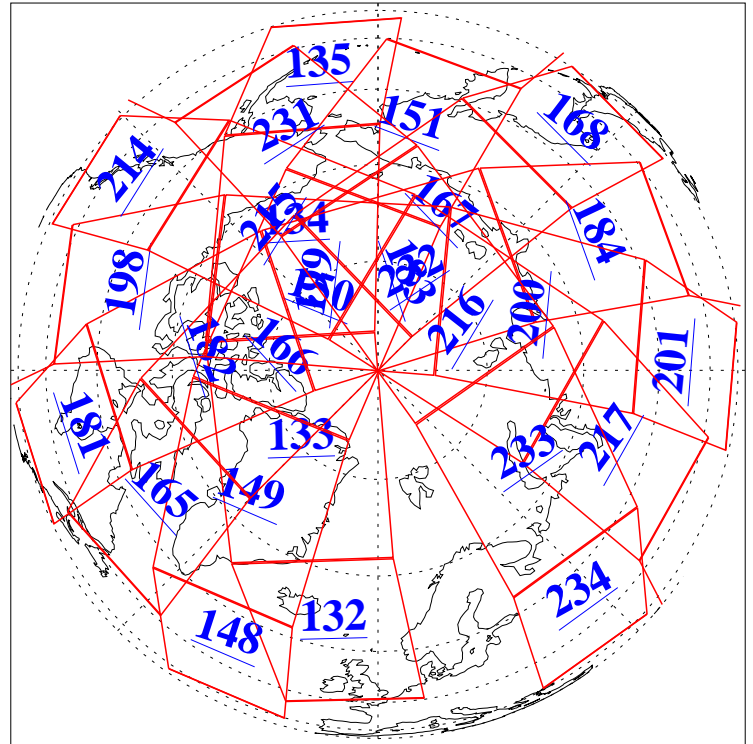

L1B Availability
AMSU Granules: 240
HSB Granules: 0
AIRS Granules: 240

22 Apr 2006
DoY 112
Aqua Day 1449
Granules: 1 to 120

Granules: 121 to 240

Legend: AMSU Available, HSB Available, AIRS Available

L1B Availability
AMSU Granules: 240
HSB Granules: 0
AIRS Granules: 240

22 Apr 2006
DoY 112
Aqua Day 1449

Ascending Granules

Descending Granules

L1B Availability
 AMSU Granules: 240
 HSB Granules: 0
 AIRS Granules: 240

22 Apr 2006
 DoY 112
 Aqua Day 1449

Northern Hemisphere Granules

Southern Hemisphere Granules

Legend: AMSU Available, HSB Available, AIRS Available