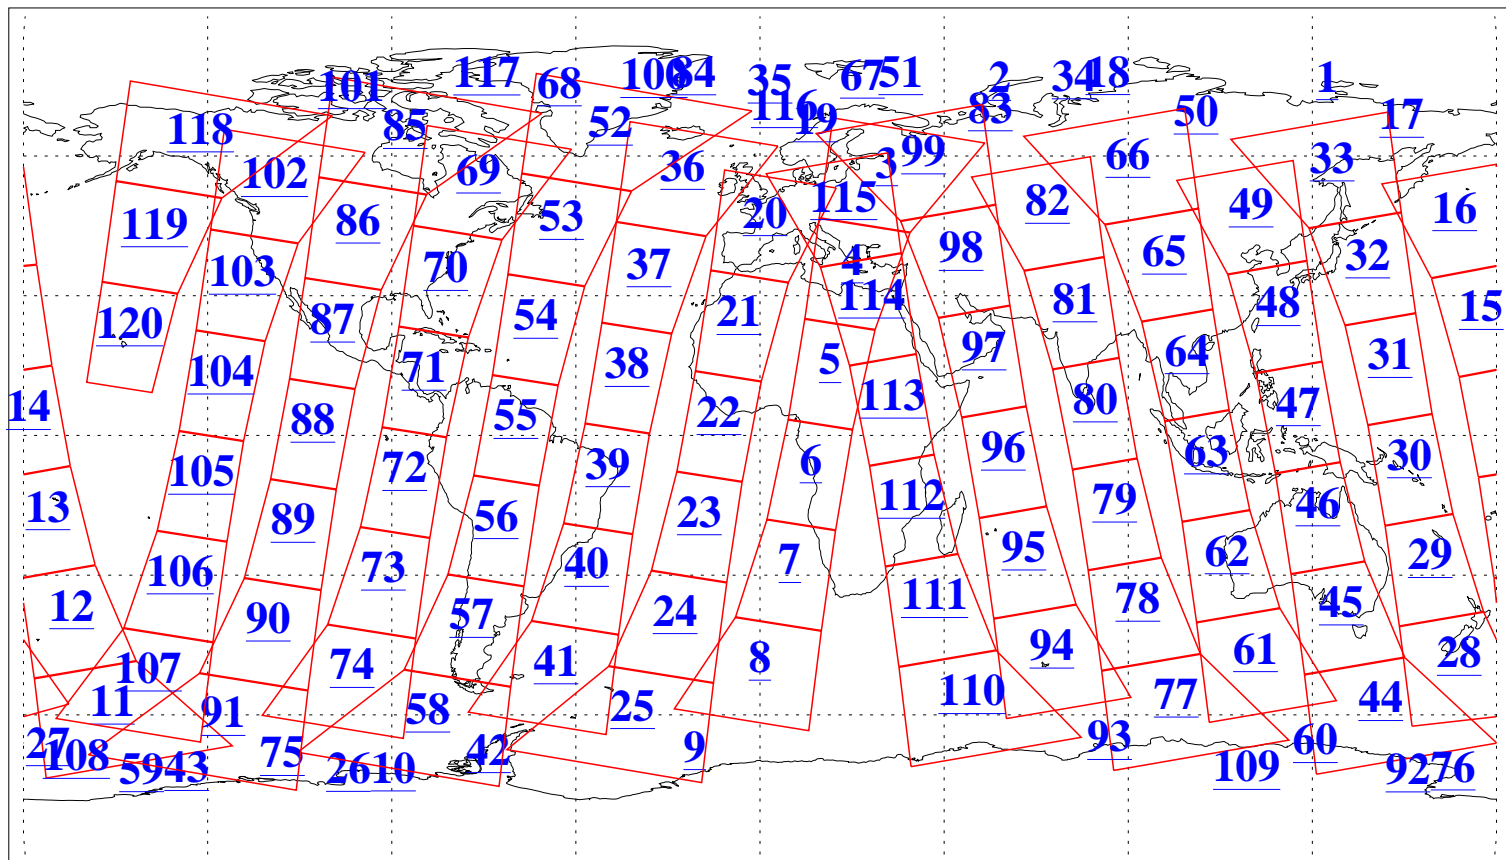

L1B Availability
AMSU Granules: 240
HSB Granules: 0
AIRS Granules: 240

22 Apr 2006
DoY 112
Aqua Day 1449
Granules: 1 to 120

Granules: 121 to 240

Legend: AMSU Available, HSB Available, AIRS Available

L1B Availability
AMSU Granules: 240
HSB Granules: 0
AIRS Granules: 240

22 Apr 2006
DoY 112
Aqua Day 1449

Ascending Granules

Descending Granules

L1B Availability
 AMSU Granules: 240
 HSB Granules: 0
 AIRS Granules: 240

22 Apr 2006
 DoY 112
 Aqua Day 1449

Northern Hemisphere Granules

Southern Hemisphere Granules

Legend: AMSU Available, HSB Available, AIRS Available