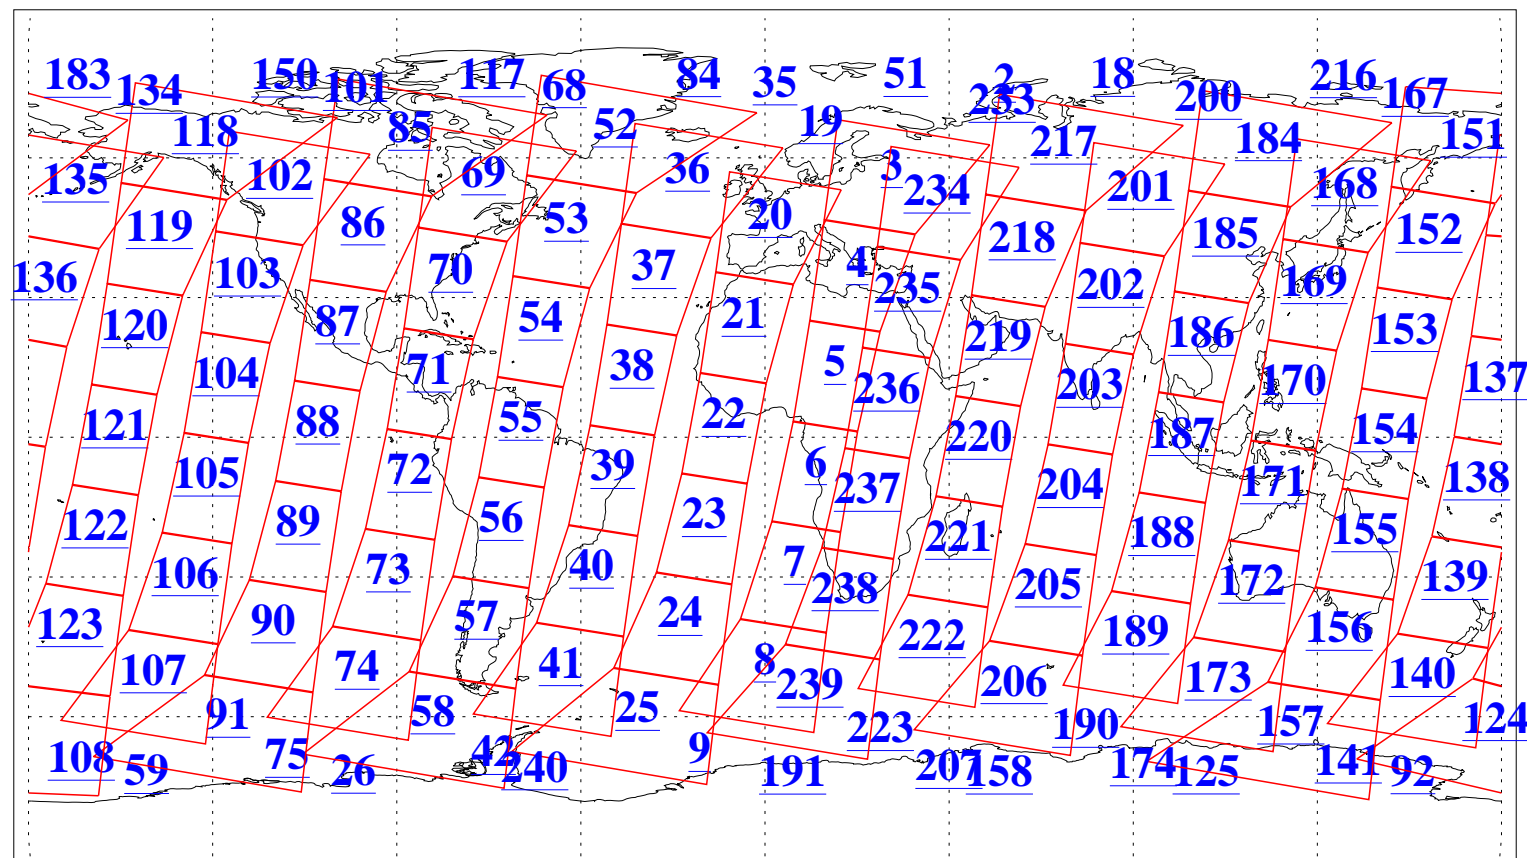

L1B Availability
AMSU Granules: 240
HSB Granules: 0
AIRS Granules: 240

22 Apr 2006
DoY 112
Aqua Day 1449
Granules: 1 to 120

Granules: 121 to 240

Legend: AMSU Available, HSB Available, AIRS Available

L1B Availability
AMSU Granules: 240
HSB Granules: 0
AIRS Granules: 240

22 Apr 2006
DoY 112
Aqua Day 1449

Ascending Granules

Descending Granules

L1B Availability
 AMSU Granules: 240
 HSB Granules: 0
 AIRS Granules: 240

22 Apr 2006
 DoY 112
 Aqua Day 1449

Northern Hemisphere Granules

Southern Hemisphere Granules

Legend: AMSU Available, HSB Available, AIRS Available