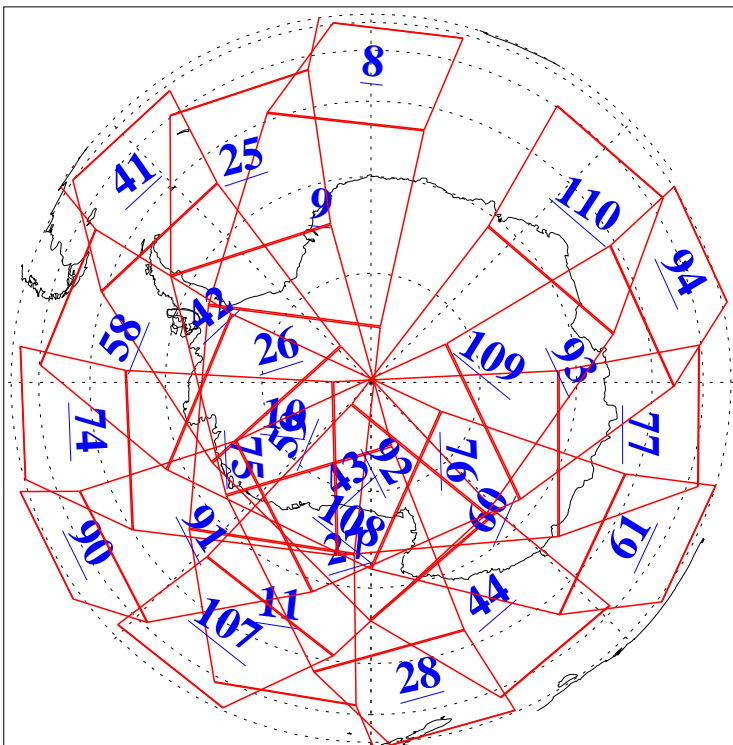

L1B Availability
AMSU Granules: 240
HSB Granules: 0
AIRS Granules: 240

22 Apr 2006
DoY 112
Aqua Day 1449
Granules: 1 to 120

Granules: 121 to 240

Legend: AMSU Available, HSB Available, AIRS Available

L1B Availability
AMSU Granules: 240
HSB Granules: 0
AIRS Granules: 240

22 Apr 2006
DoY 112
Aqua Day 1449

Ascending Granules

Descending Granules

L1B Availability
 AMSU Granules: 240
 HSB Granules: 0
 AIRS Granules: 240

22 Apr 2006
 DoY 112
 Aqua Day 1449

Northern Hemisphere Granules

Southern Hemisphere Granules

Legend: AMSU Available, HSB Available, AIRS Available