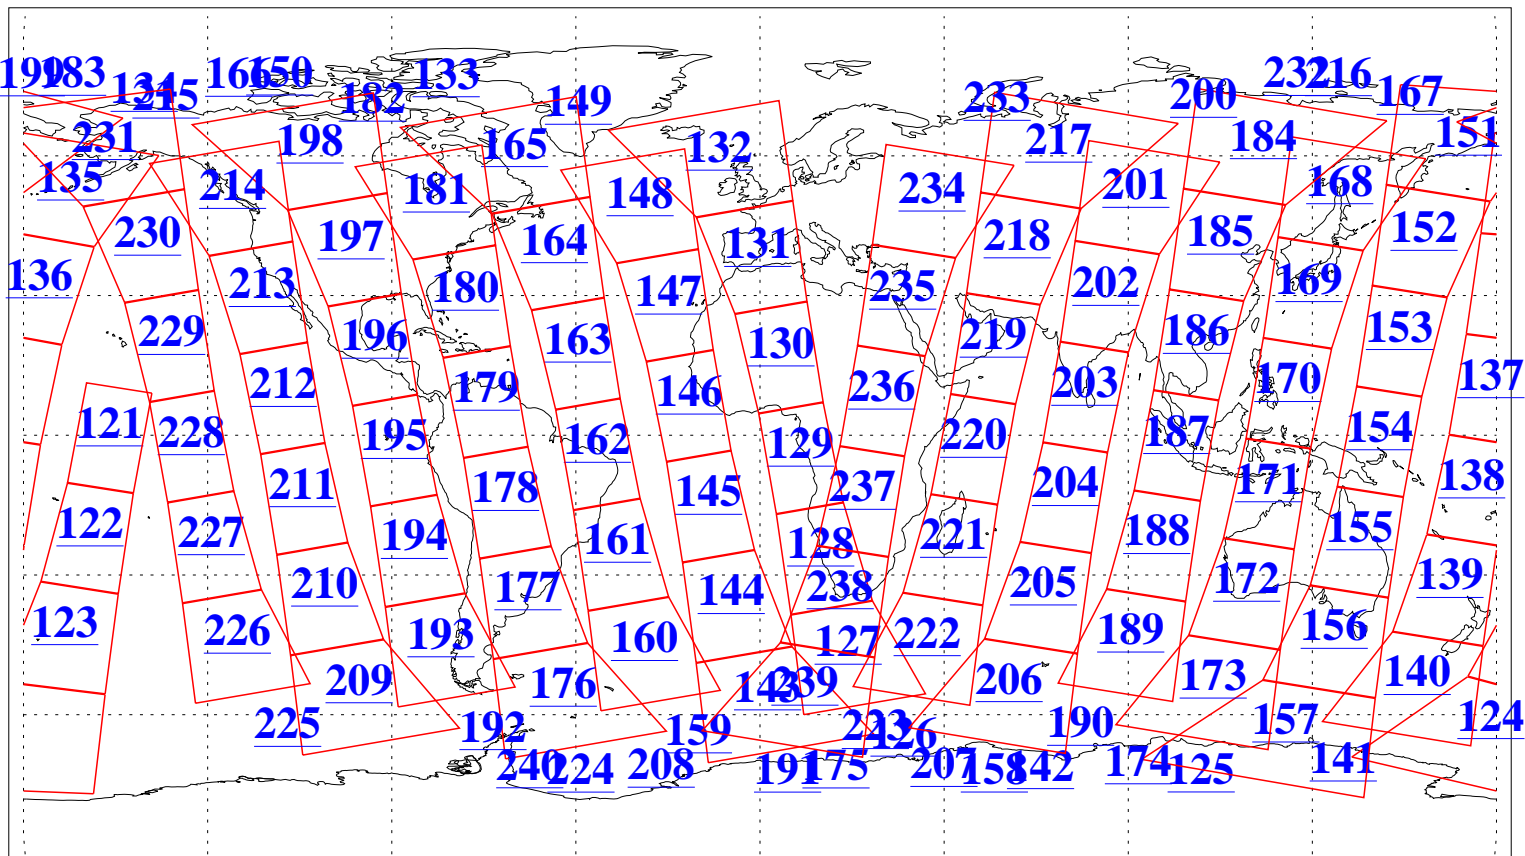

L1B Availability
AMSU Granules: 240
HSB Granules: 0
AIRS Granules: 240

22 Apr 2006
DoY 112
Aqua Day 1449
Granules: 1 to 120

Granules: 121 to 240

Legend: AMSU Available, HSB Available, AIRS Available

L1B Availability
AMSU Granules: 240
HSB Granules: 0
AIRS Granules: 240

22 Apr 2006
DoY 112
Aqua Day 1449

Ascending Granules

Descending Granules

L1B Availability
 AMSU Granules: 240
 HSB Granules: 0
 AIRS Granules: 240

22 Apr 2006
 DoY 112
 Aqua Day 1449

Northern Hemisphere Granules

Southern Hemisphere Granules

Legend: AMSU Available, HSB Available, AIRS Available