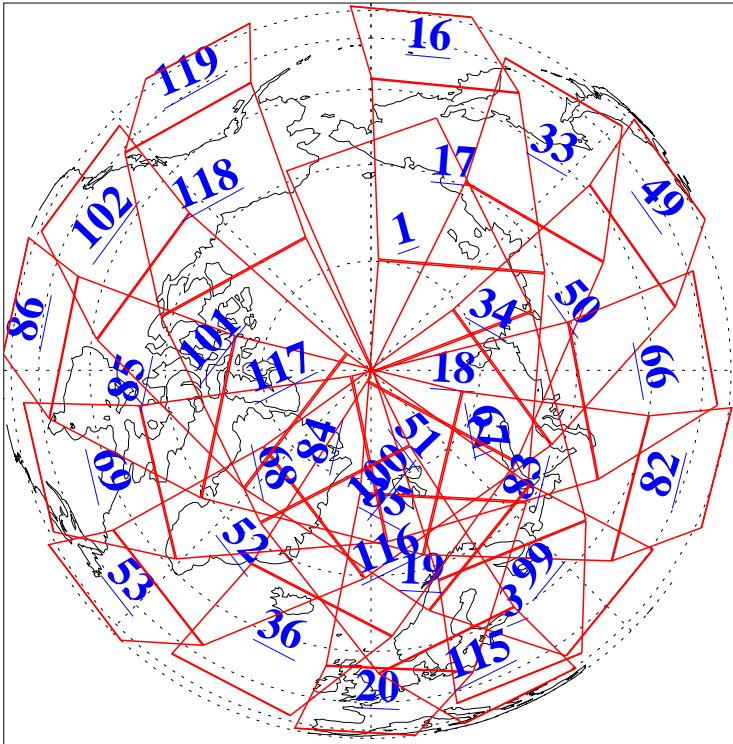

L1B Availability
AMSU Granules: 240
HSB Granules: 0
AIRS Granules: 240

22 Apr 2006
DoY 112
Aqua Day 1449
Granules: 1 to 120

Granules: 121 to 240

Legend: AMSU Available, HSB Available, AIRS Available

L1B Availability
AMSU Granules: 240
HSB Granules: 0
AIRS Granules: 240

22 Apr 2006
DoY 112
Aqua Day 1449

Ascending Granules

Descending Granules

L1B Availability
 AMSU Granules: 240
 HSB Granules: 0
 AIRS Granules: 240

22 Apr 2006
 DoY 112
 Aqua Day 1449

Northern Hemisphere Granules

Southern Hemisphere Granules

Legend: AMSU Available, HSB Available, AIRS Available