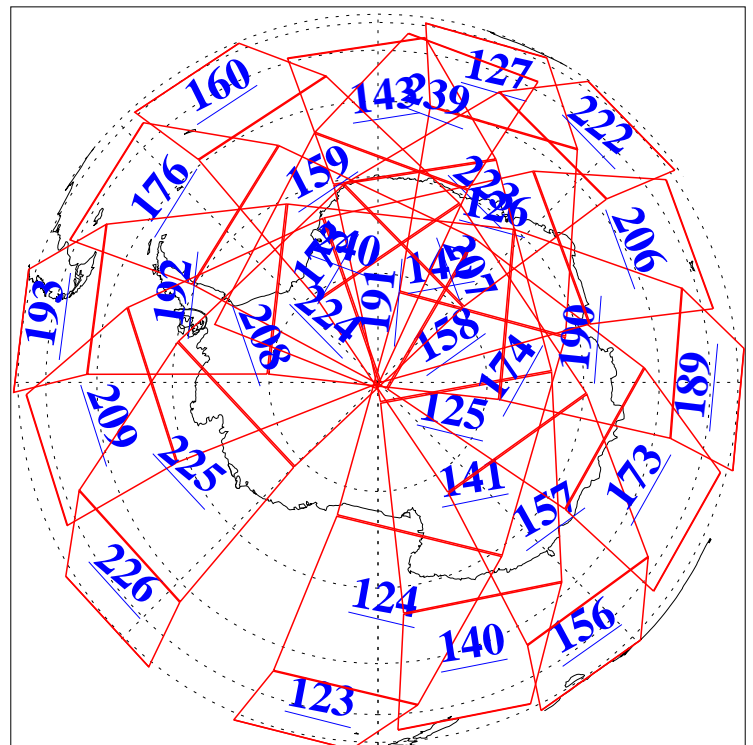

L1B Availability
AMSU Granules: 240
HSB Granules: 0
AIRS Granules: 240

22 Apr 2006
DoY 112
Aqua Day 1449
Granules: 1 to 120

Granules: 121 to 240

Legend: AMSU Available, HSB Available, AIRS Available

L1B Availability
AMSU Granules: 240
HSB Granules: 0
AIRS Granules: 240

22 Apr 2006
DoY 112
Aqua Day 1449

Ascending Granules

Descending Granules

L1B Availability
 AMSU Granules: 240
 HSB Granules: 0
 AIRS Granules: 240

22 Apr 2006
 DoY 112
 Aqua Day 1449

Northern Hemisphere Granules

Southern Hemisphere Granules

Legend: AMSU Available, HSB Available, AIRS Available