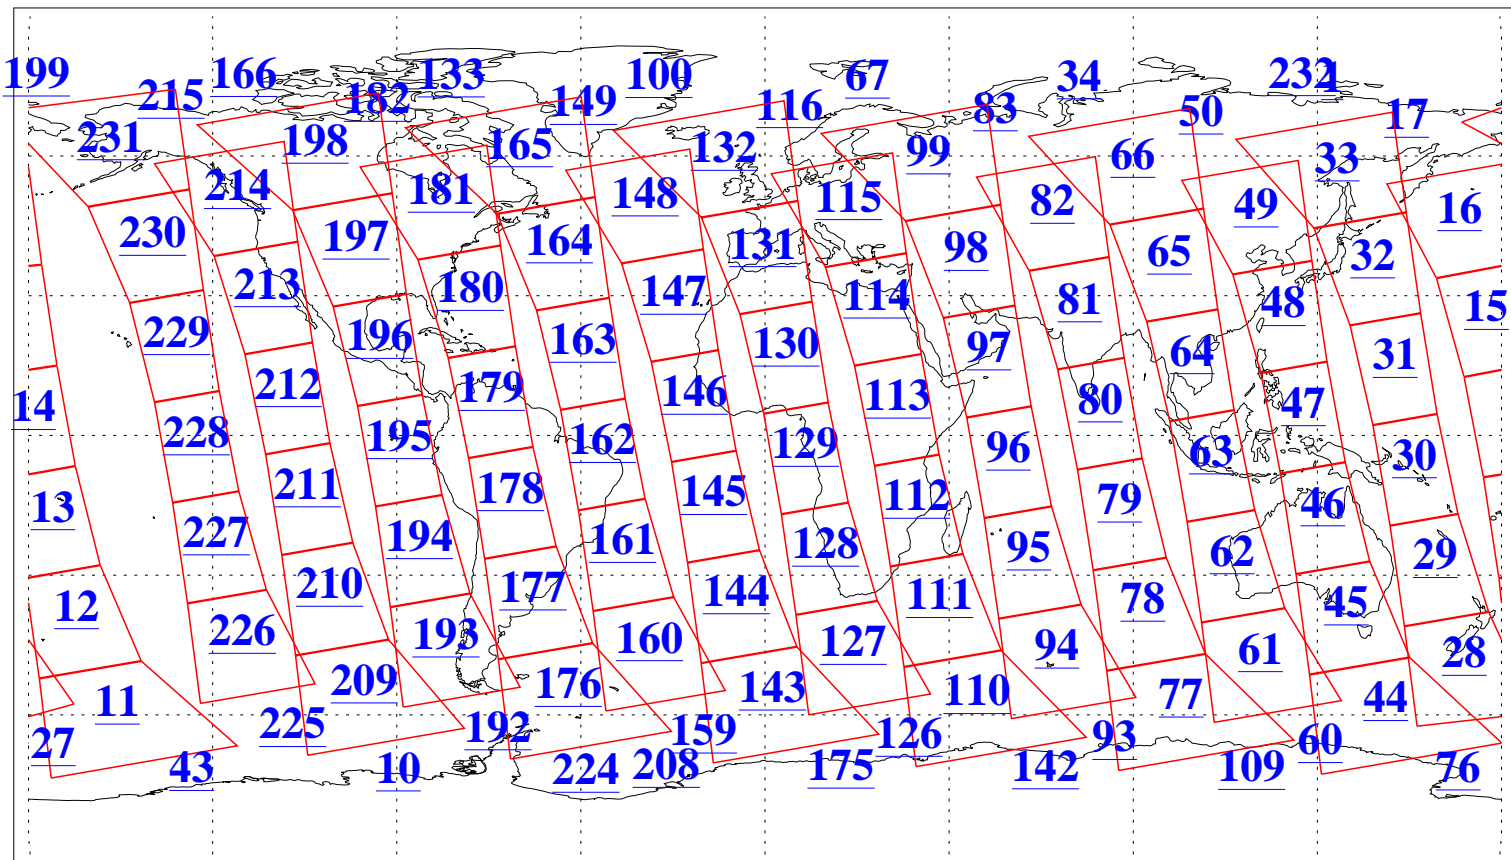

L1B Availability
AMSU Granules: 240
HSB Granules: 0
AIRS Granules: 240

22 Apr 2006
DoY 112
Aqua Day 1449
Granules: 1 to 120

Granules: 121 to 240

Legend: AMSU Available, HSB Available, AIRS Available

L1B Availability
AMSU Granules: 240
HSB Granules: 0
AIRS Granules: 240

22 Apr 2006
DoY 112
Aqua Day 1449

Ascending Granules

Descending Granules

L1B Availability
 AMSU Granules: 240
 HSB Granules: 0
 AIRS Granules: 240

22 Apr 2006
 DoY 112
 Aqua Day 1449

Northern Hemisphere Granules

Southern Hemisphere Granules

Legend: AMSU Available, HSB Available, AIRS Available