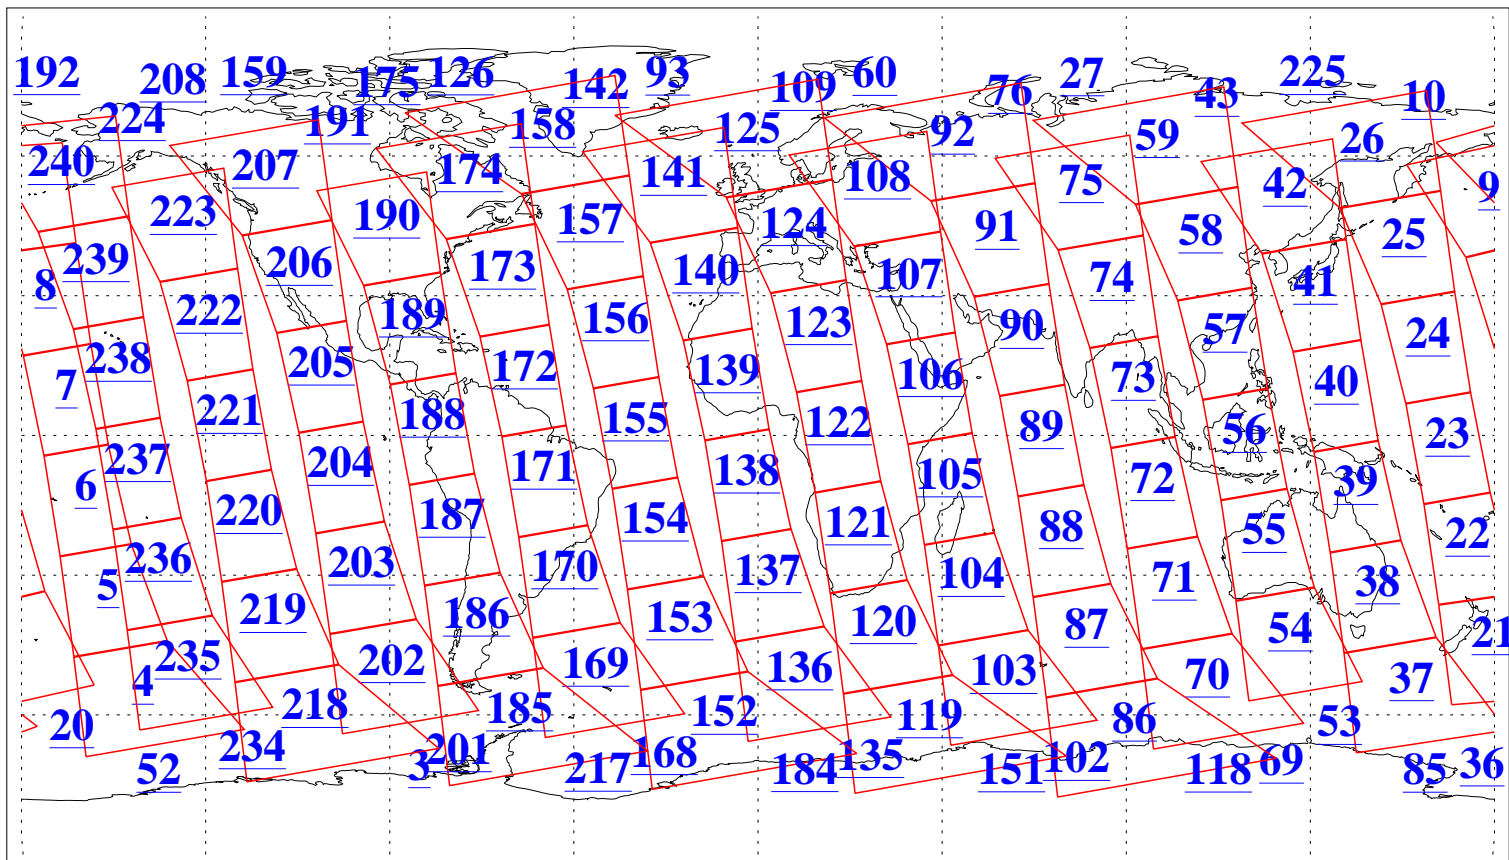

L1B Availability
AMSU Granules: 240
HSB Granules: 0
AIRS Granules: 240

21 Apr 2006
DoY 111
Aqua Day 1448
Granules: 1 to 120

Granules: 121 to 240

Legend: AMSU Available, HSB Available, AIRS Available

L1B Availability
AMSU Granules: 240
HSB Granules: 0
AIRS Granules: 240

21 Apr 2006
DoY 111
Aqua Day 1448
Ascending Granules

Descending Granules

Legend: AMSU Available, HSB Available, AIRS Available

L1B Availability
AMSU Granules: 240
HSB Granules: 0
AIRS Granules: 240

21 Apr 2006
DoY 111
Aqua Day 1448

Northern Hemisphere Granules

Southern Hemisphere Granules

Legend: AMSU Available, HSB Available, AIRS Available