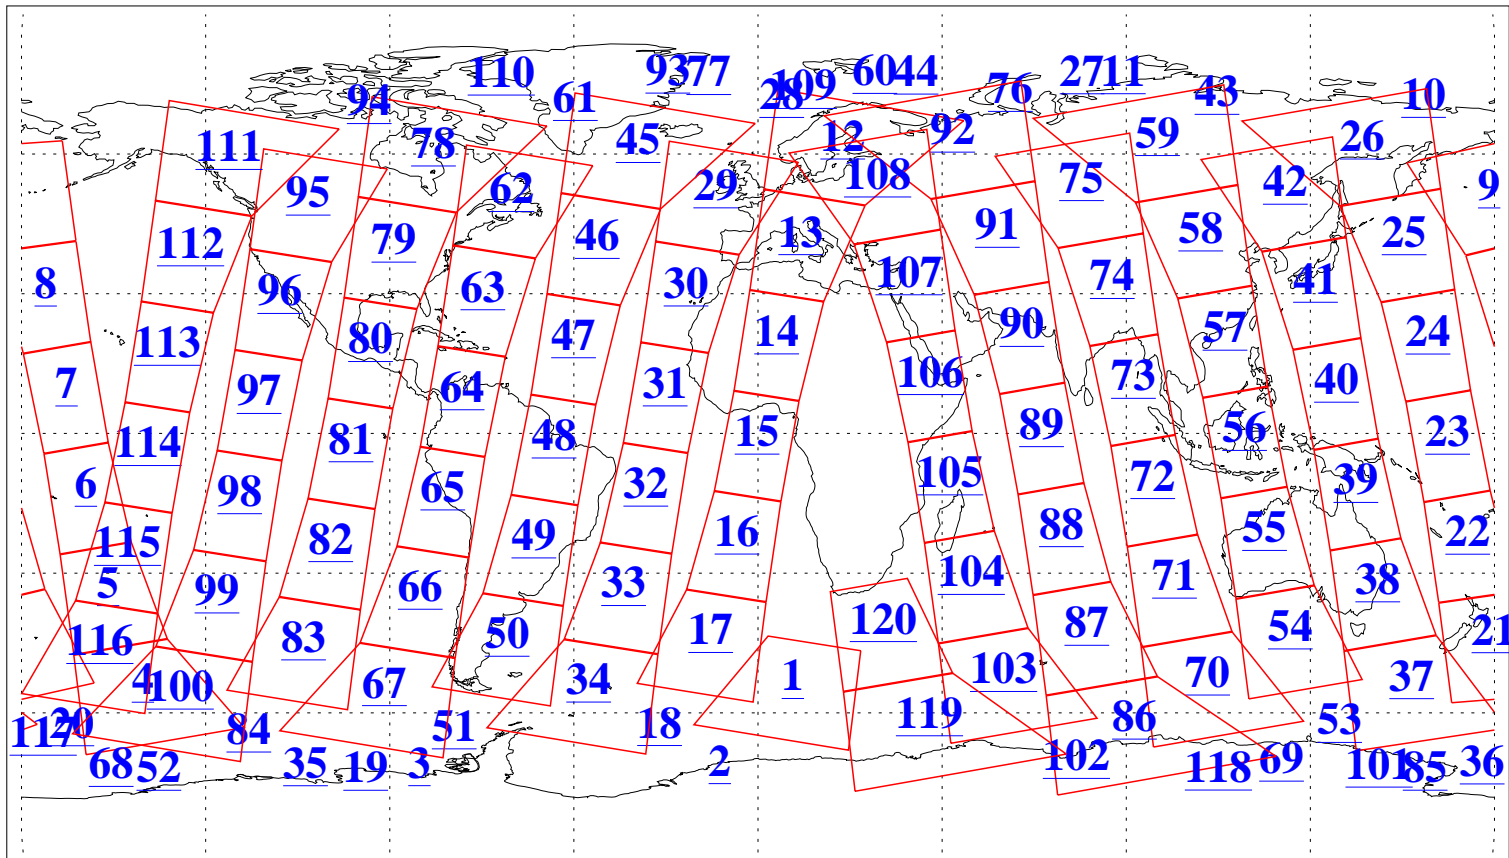

L1B Availability
AMSU Granules: 240
HSB Granules: 0
AIRS Granules: 240

21 Apr 2006
DoY 111
Aqua Day 1448
Granules: 1 to 120

Granules: 121 to 240

Legend: AMSU Available, HSB Available, AIRS Available

L1B Availability
AMSU Granules: 240
HSB Granules: 0
AIRS Granules: 240

21 Apr 2006
DoY 111
Aqua Day 1448
Ascending Granules

Descending Granules

Legend: AMSU Available, HSB Available, AIRS Available

L1B Availability
AMSU Granules: 240
HSB Granules: 0
AIRS Granules: 240

21 Apr 2006
DoY 111
Aqua Day 1448

Northern Hemisphere Granules

Southern Hemisphere Granules

Legend: AMSU Available, HSB Available, AIRS Available