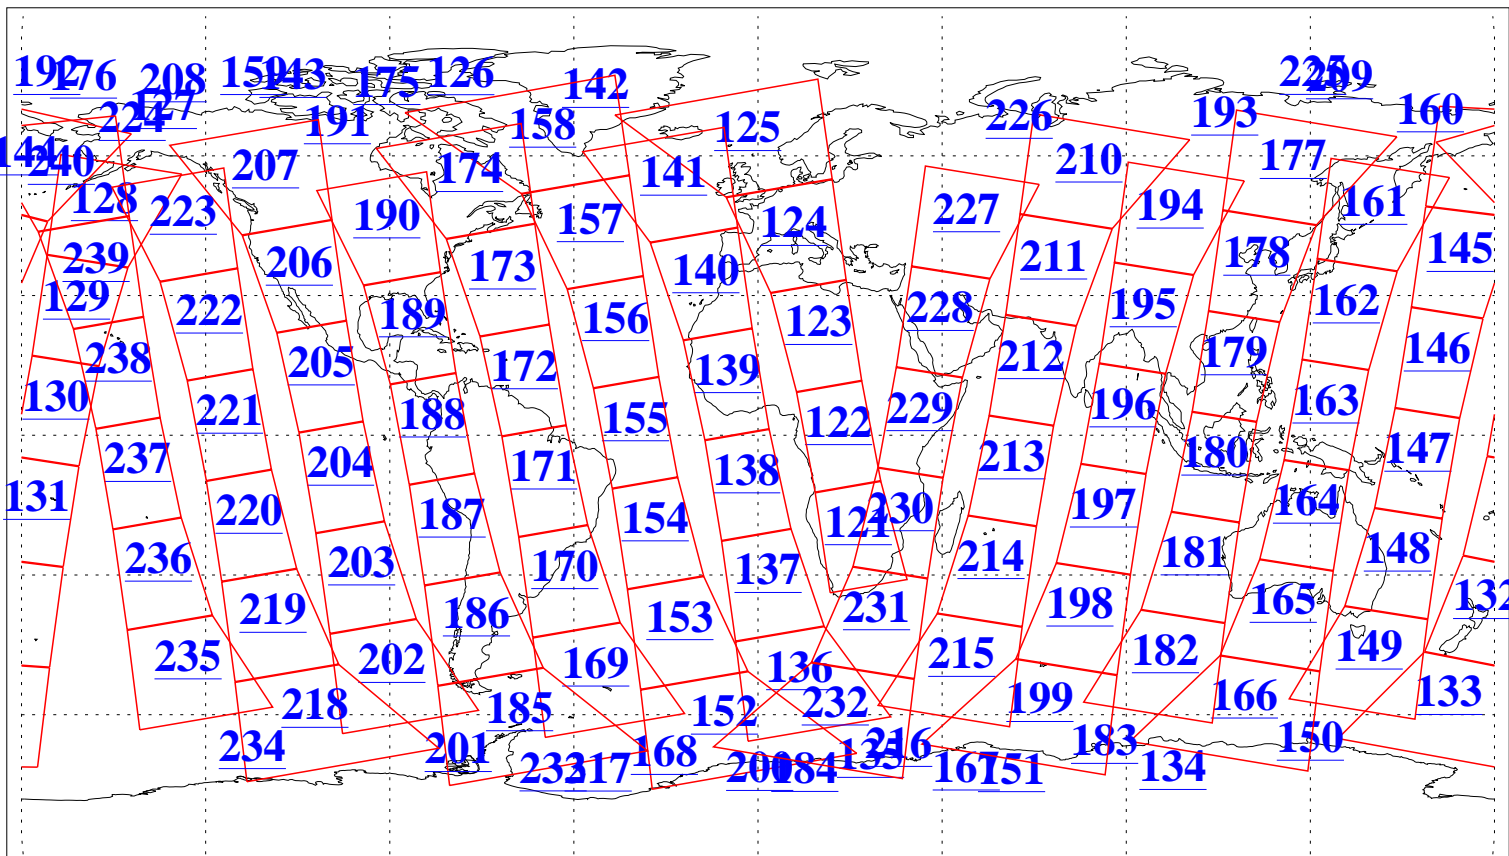

L1B Availability
AMSU Granules: 240
HSB Granules: 0
AIRS Granules: 240

21 Apr 2006
DoY 111
Aqua Day 1448
Granules: 1 to 120

Granules: 121 to 240

Legend: AMSU Available, HSB Available, AIRS Available

L1B Availability
AMSU Granules: 240
HSB Granules: 0
AIRS Granules: 240

21 Apr 2006
DoY 111
Aqua Day 1448
Ascending Granules

Descending Granules

Legend: AMSU Available, HSB Available, AIRS Available

L1B Availability
AMSU Granules: 240
HSB Granules: 0
AIRS Granules: 240

21 Apr 2006
DoY 111
Aqua Day 1448

Northern Hemisphere Granules

Southern Hemisphere Granules

Legend: AMSU Available, HSB Available, AIRS Available