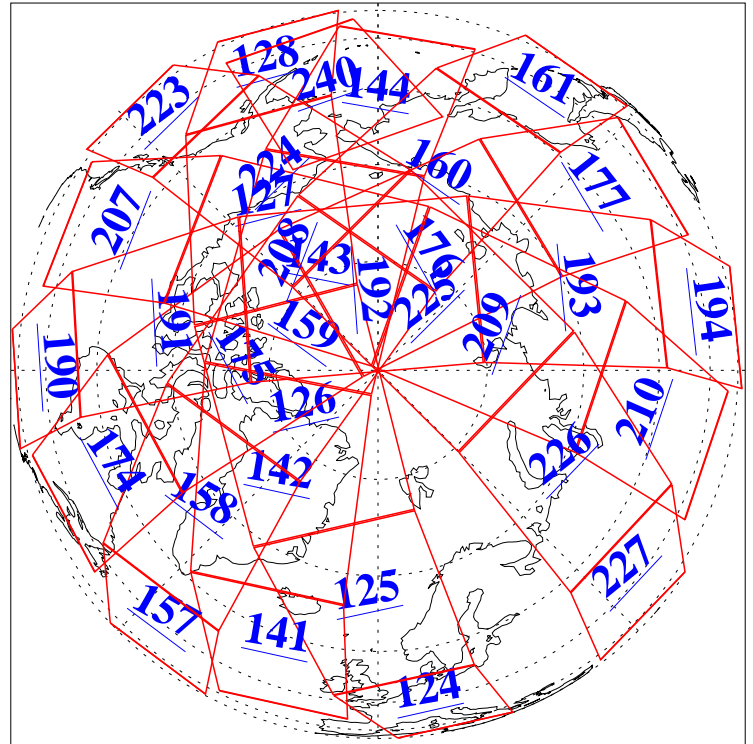

L1B Availability
AMSU Granules: 240
HSB Granules: 0
AIRS Granules: 240

21 Apr 2006
DoY 111
Aqua Day 1448
Granules: 1 to 120

Granules: 121 to 240

Legend: AMSU Available, HSB Available, AIRS Available

L1B Availability
AMSU Granules: 240
HSB Granules: 0
AIRS Granules: 240

21 Apr 2006
DoY 111
Aqua Day 1448
Ascending Granules

Descending Granules

Legend: AMSU Available, HSB Available, AIRS Available

L1B Availability
AMSU Granules: 240
HSB Granules: 0
AIRS Granules: 240

21 Apr 2006
DoY 111
Aqua Day 1448

Northern Hemisphere Granules

Southern Hemisphere Granules

Legend: AMSU Available, HSB Available, AIRS Available