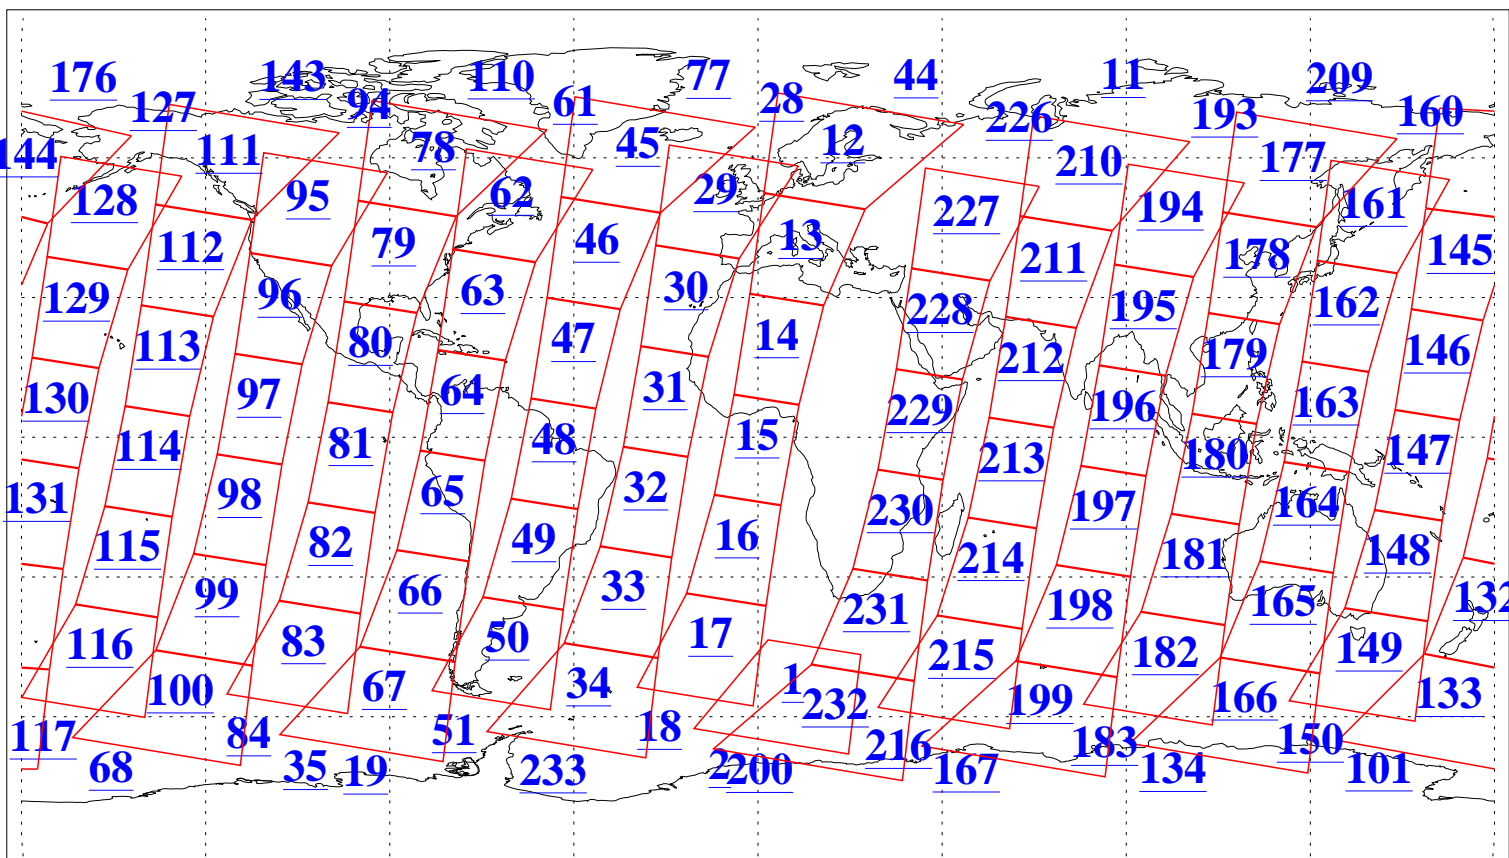

L1B Availability
AMSU Granules: 240
HSB Granules: 0
AIRS Granules: 240

21 Apr 2006
DoY 111
Aqua Day 1448
Granules: 1 to 120

Granules: 121 to 240

Legend: AMSU Available, HSB Available, AIRS Available

L1B Availability
AMSU Granules: 240
HSB Granules: 0
AIRS Granules: 240

21 Apr 2006
DoY 111
Aqua Day 1448
Ascending Granules

Descending Granules

Legend: AMSU Available, HSB Available, AIRS Available

L1B Availability
AMSU Granules: 240
HSB Granules: 0
AIRS Granules: 240

21 Apr 2006
DoY 111
Aqua Day 1448

Northern Hemisphere Granules

Southern Hemisphere Granules

Legend: AMSU Available, HSB Available, AIRS Available