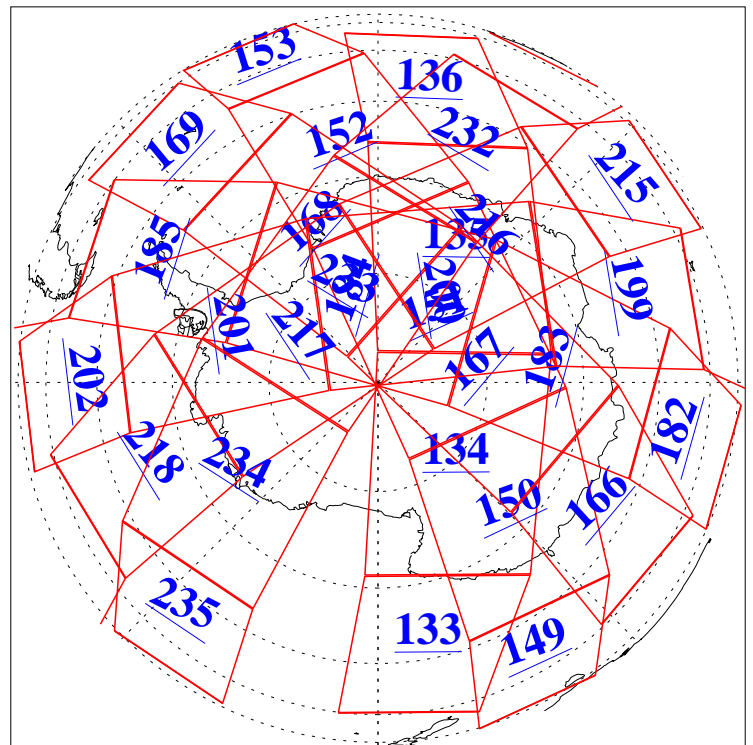

L1B Availability
AMSU Granules: 240
HSB Granules: 0
AIRS Granules: 240

21 Apr 2006
DoY 111
Aqua Day 1448
Granules: 1 to 120

Granules: 121 to 240

Legend: AMSU Available, HSB Available, AIRS Available

L1B Availability
AMSU Granules: 240
HSB Granules: 0
AIRS Granules: 240

21 Apr 2006
DoY 111
Aqua Day 1448
Ascending Granules

Descending Granules

Legend: AMSU Available, HSB Available, AIRS Available

L1B Availability
AMSU Granules: 240
HSB Granules: 0
AIRS Granules: 240

21 Apr 2006
DoY 111
Aqua Day 1448

Northern Hemisphere Granules

Southern Hemisphere Granules

Legend: AMSU Available, HSB Available, AIRS Available