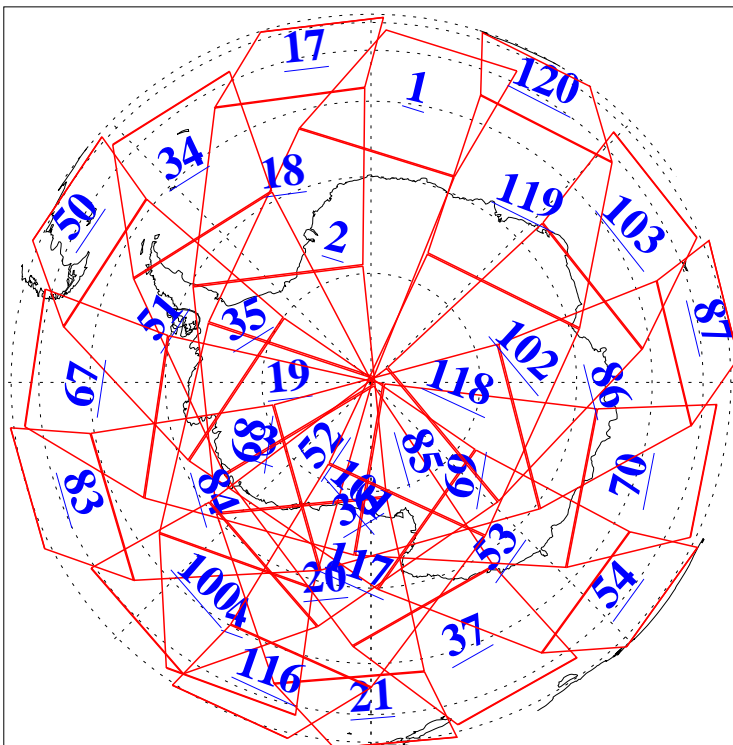

L1B Availability
AMSU Granules: 240
HSB Granules: 0
AIRS Granules: 240

21 Apr 2006
DoY 111
Aqua Day 1448
Granules: 1 to 120

Granules: 121 to 240

Legend: AMSU Available, HSB Available, AIRS Available

L1B Availability
AMSU Granules: 240
HSB Granules: 0
AIRS Granules: 240

21 Apr 2006
DoY 111
Aqua Day 1448
Ascending Granules

Descending Granules

Legend: AMSU Available, HSB Available, AIRS Available

L1B Availability
AMSU Granules: 240
HSB Granules: 0
AIRS Granules: 240

21 Apr 2006
DoY 111
Aqua Day 1448

Northern Hemisphere Granules

Southern Hemisphere Granules

Legend: AMSU Available, HSB Available, AIRS Available