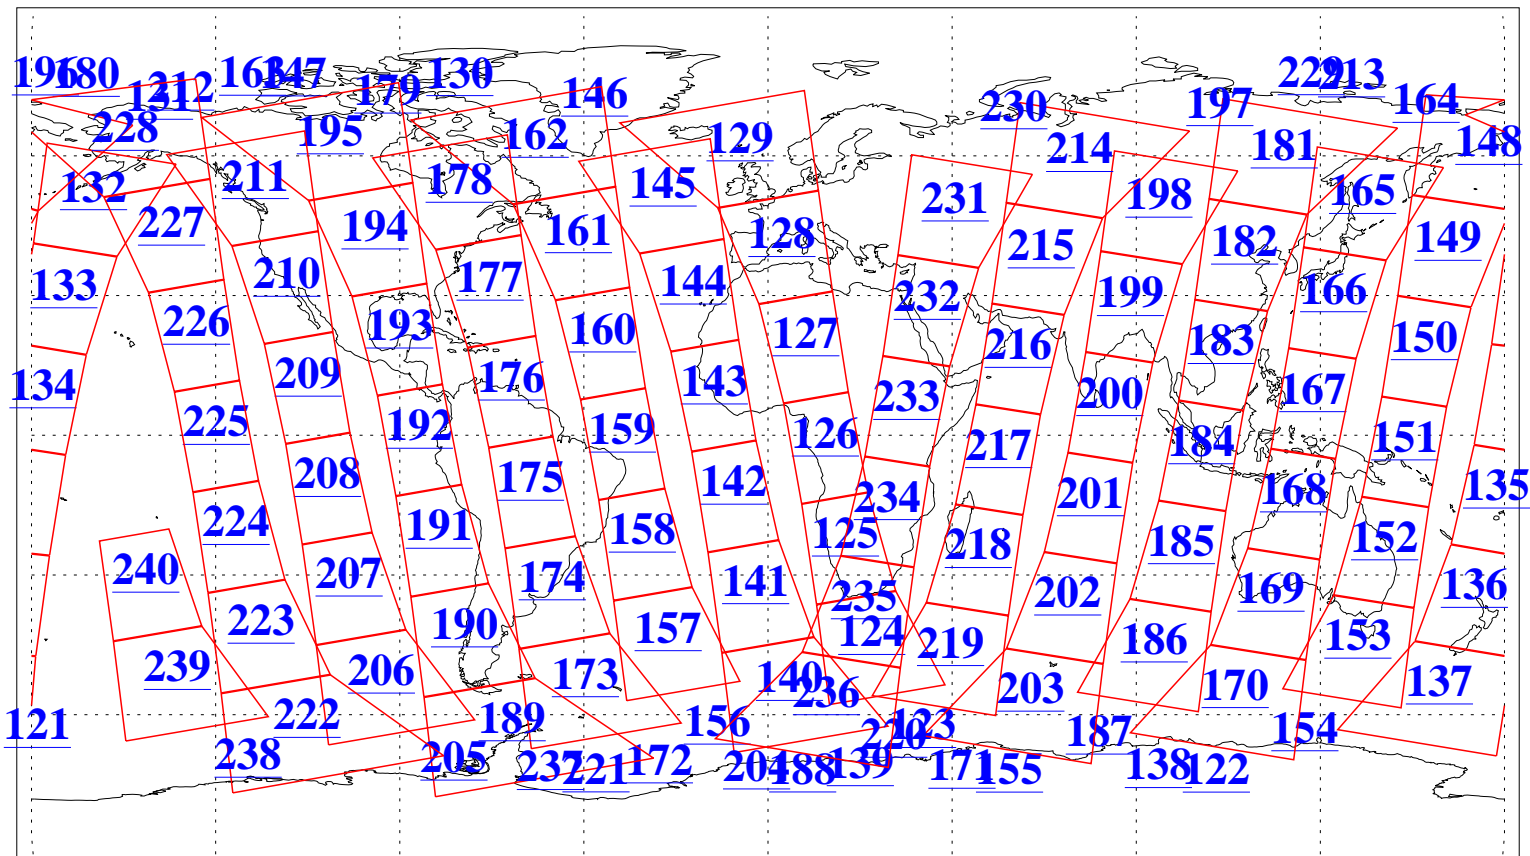

L1B Availability  
AMSU Granules: 240  
HSB Granules: 0  
AIRS Granules: 240

17 Apr 2006  
DoY 107  
Aqua Day 1444  
Granules: 1 to 120

Granules: 121 to 240

Legend: AMSU Available, HSB Available, AIRS Available

L1B Availability  
AMSU Granules: 240  
HSB Granules: 0  
AIRS Granules: 240

17 Apr 2006  
DoY 107  
Aqua Day 1444  
Ascending Granules

Descending Granules

Legend: AMSU Available, HSB Available, AIRS Available

L1B Availability  
 AMSU Granules: 240  
 HSB Granules: 0  
 AIRS Granules: 240

17 Apr 2006  
 DoY 107  
 Aqua Day 1444

Northern Hemisphere Granules

Southern Hemisphere Granules

Legend: AMSU Available, HSB Available, AIRS Available