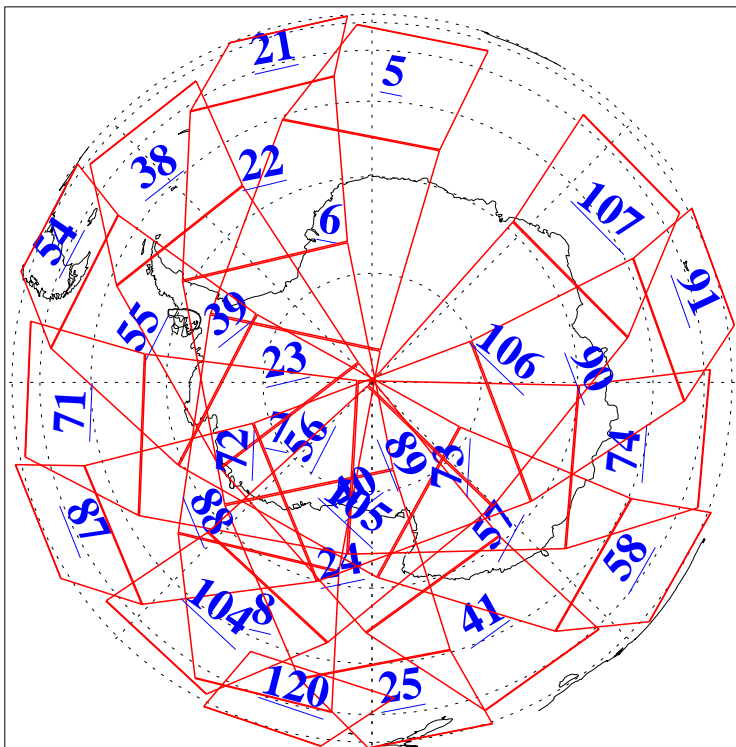

L1B Availability  
AMSU Granules: 240  
HSB Granules: 0  
AIRS Granules: 240

17 Apr 2006  
DoY 107  
Aqua Day 1444  
Granules: 1 to 120

Granules: 121 to 240

Legend: AMSU Available, HSB Available, AIRS Available

L1B Availability  
AMSU Granules: 240  
HSB Granules: 0  
AIRS Granules: 240

17 Apr 2006  
DoY 107  
Aqua Day 1444  
Ascending Granules

Descending Granules

Legend: AMSU Available, HSB Available, AIRS Available

L1B Availability  
 AMSU Granules: 240  
 HSB Granules: 0  
 AIRS Granules: 240

17 Apr 2006  
 DoY 107  
 Aqua Day 1444

Northern Hemisphere Granules

Southern Hemisphere Granules

Legend: AMSU Available, HSB Available, AIRS Available