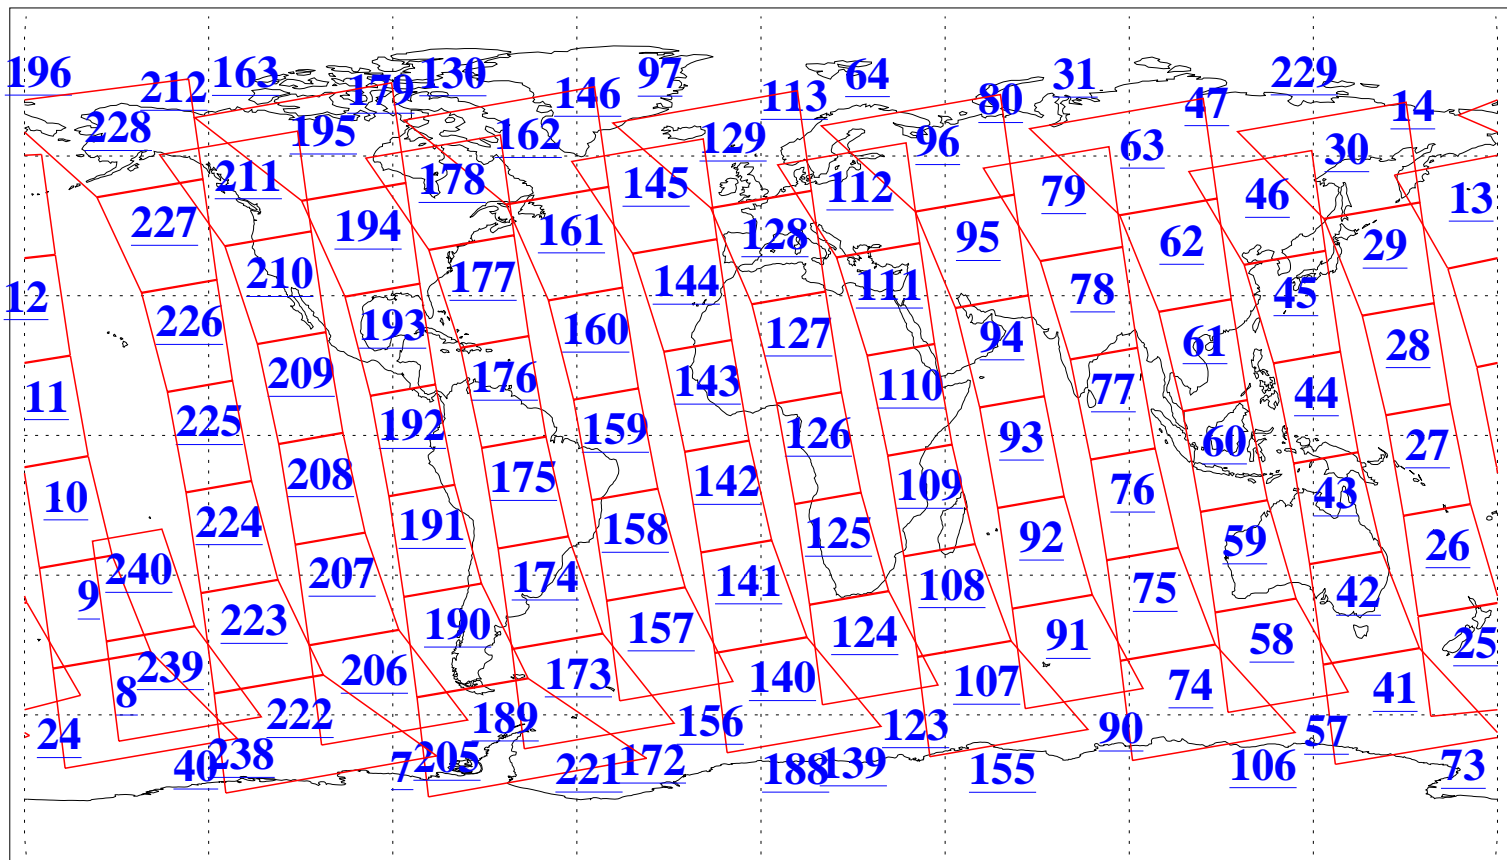

L1B Availability  
AMSU Granules: 240  
HSB Granules: 0  
AIRS Granules: 240

17 Apr 2006  
DoY 107  
Aqua Day 1444  
Granules: 1 to 120

Granules: 121 to 240

Legend: AMSU Available, HSB Available, AIRS Available

L1B Availability  
AMSU Granules: 240  
HSB Granules: 0  
AIRS Granules: 240

17 Apr 2006  
DoY 107  
Aqua Day 1444  
Ascending Granules

Descending Granules

Legend: AMSU Available, HSB Available, AIRS Available

L1B Availability  
 AMSU Granules: 240  
 HSB Granules: 0  
 AIRS Granules: 240

17 Apr 2006  
 DoY 107  
 Aqua Day 1444

Northern Hemisphere Granules

Southern Hemisphere Granules

Legend: AMSU Available, HSB Available, AIRS Available