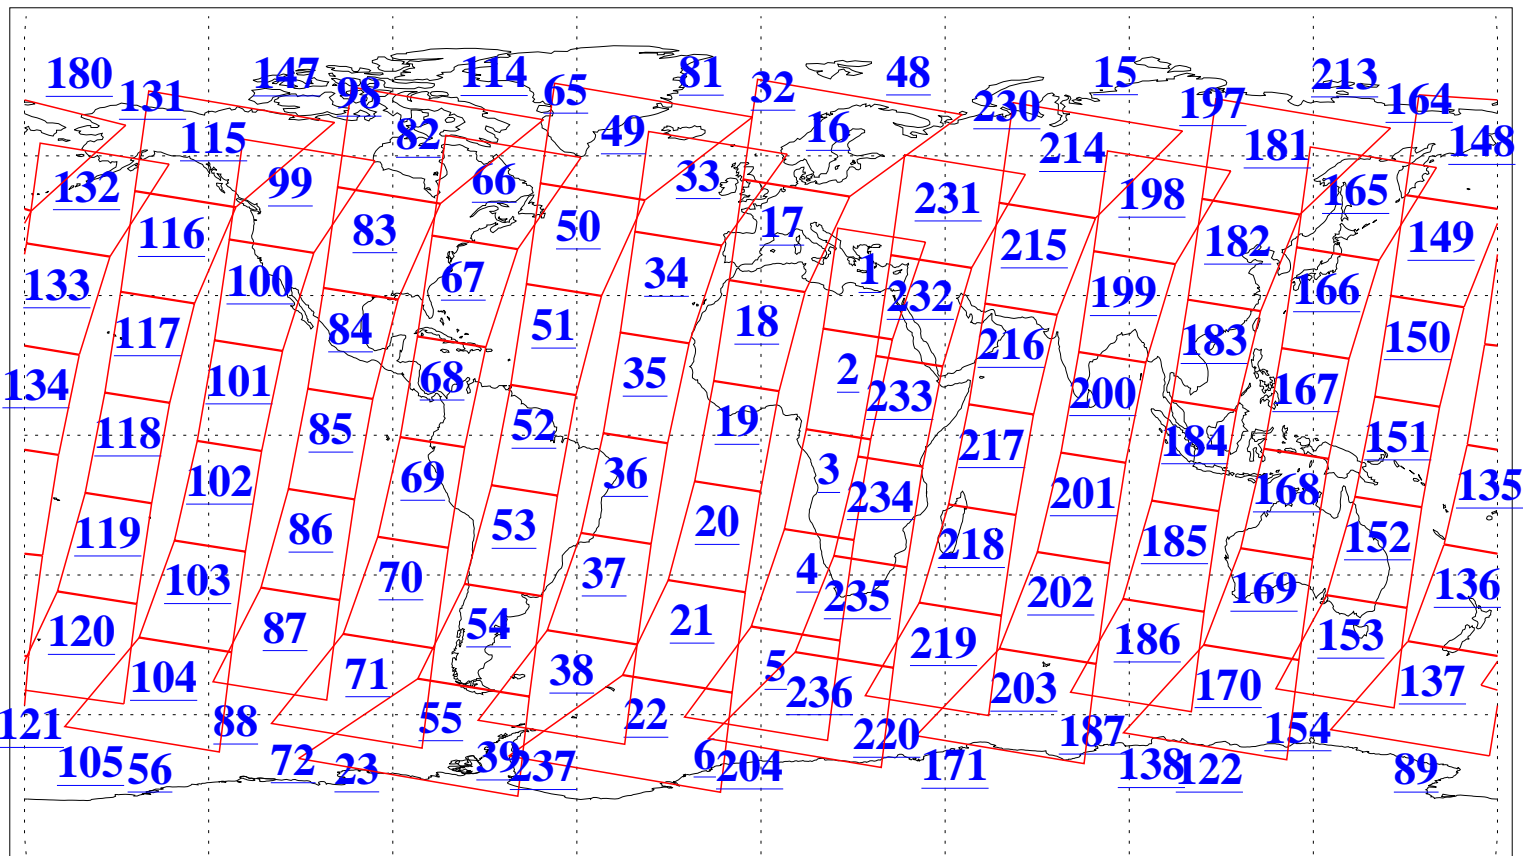

L1B Availability  
AMSU Granules: 240  
HSB Granules: 0  
AIRS Granules: 240

17 Apr 2006  
DoY 107  
Aqua Day 1444  
Granules: 1 to 120

Granules: 121 to 240

Legend: AMSU Available, HSB Available, AIRS Available

L1B Availability  
AMSU Granules: 240  
HSB Granules: 0  
AIRS Granules: 240

17 Apr 2006  
DoY 107  
Aqua Day 1444  
Ascending Granules

Descending Granules

Legend: AMSU Available, HSB Available, AIRS Available

L1B Availability  
 AMSU Granules: 240  
 HSB Granules: 0  
 AIRS Granules: 240

17 Apr 2006  
 DoY 107  
 Aqua Day 1444

Northern Hemisphere Granules

Southern Hemisphere Granules

Legend: AMSU Available, HSB Available, AIRS Available