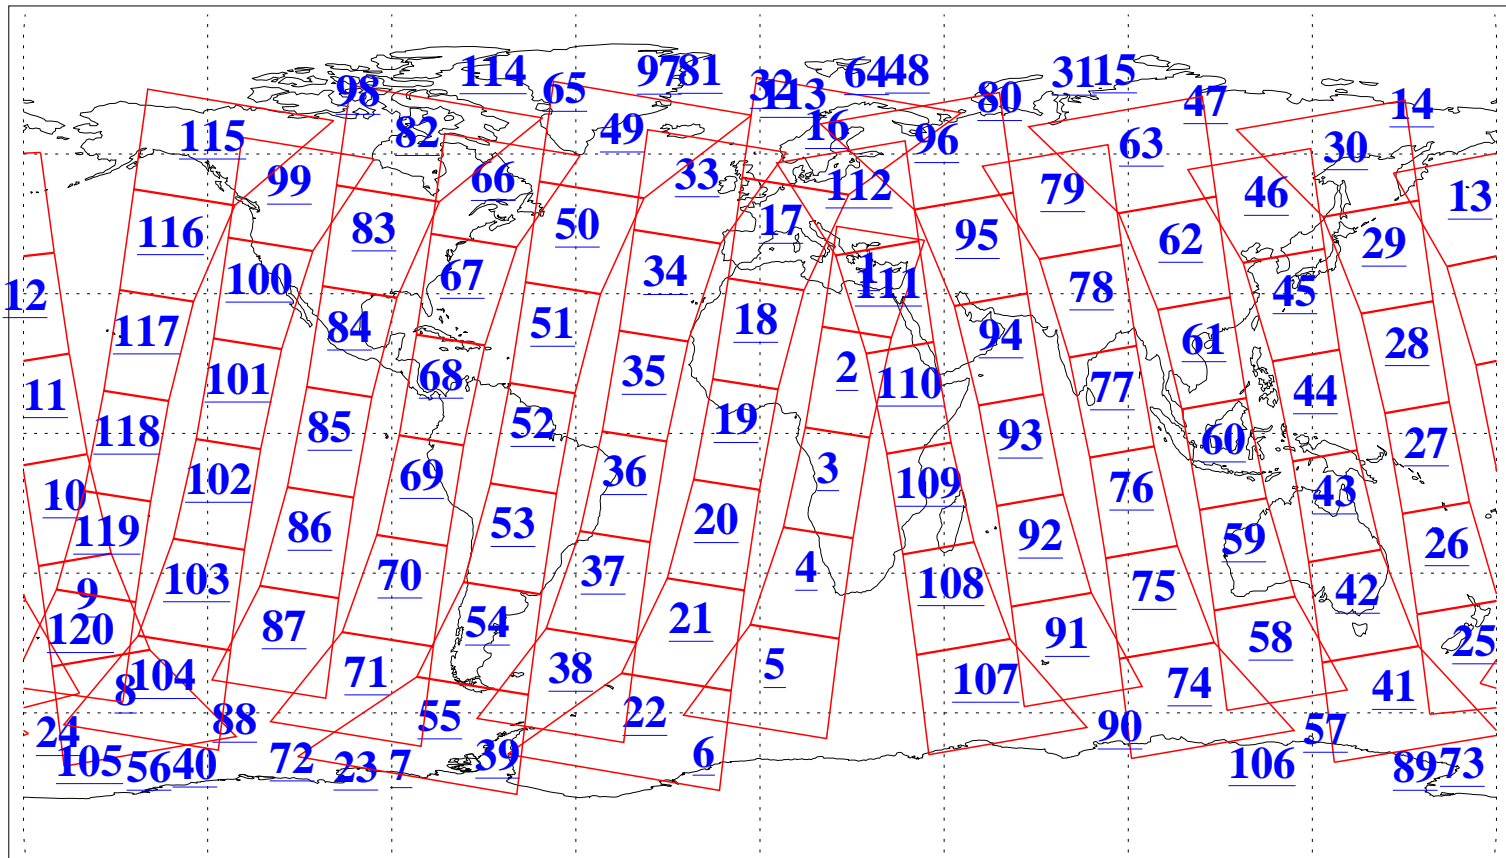

L1B Availability  
AMSU Granules: 240  
HSB Granules: 0  
AIRS Granules: 240

17 Apr 2006  
DoY 107  
Aqua Day 1444  
Granules: 1 to 120

Granules: 121 to 240

Legend: AMSU Available, HSB Available, AIRS Available

L1B Availability  
AMSU Granules: 240  
HSB Granules: 0  
AIRS Granules: 240

17 Apr 2006  
DoY 107  
Aqua Day 1444  
Ascending Granules

Descending Granules

Legend: AMSU Available, HSB Available, AIRS Available

L1B Availability  
 AMSU Granules: 240  
 HSB Granules: 0  
 AIRS Granules: 240

17 Apr 2006  
 DoY 107  
 Aqua Day 1444

Northern Hemisphere Granules

Southern Hemisphere Granules

Legend: AMSU Available, HSB Available, AIRS Available