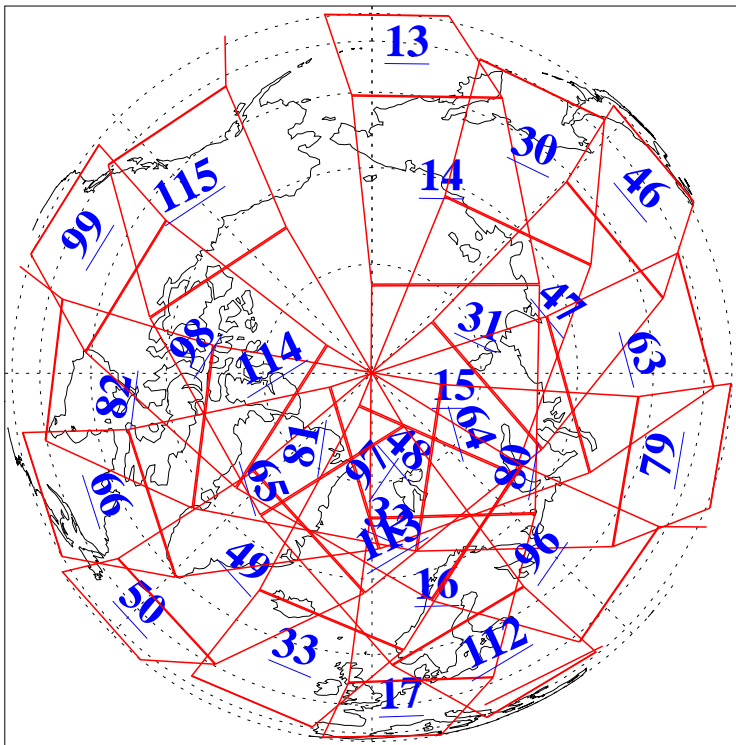

L1B Availability  
AMSU Granules: 240  
HSB Granules: 0  
AIRS Granules: 240

17 Apr 2006  
DoY 107  
Aqua Day 1444  
Granules: 1 to 120

Granules: 121 to 240

Legend: AMSU Available, HSB Available, AIRS Available

L1B Availability  
AMSU Granules: 240  
HSB Granules: 0  
AIRS Granules: 240

17 Apr 2006  
DoY 107  
Aqua Day 1444  
Ascending Granules

Descending Granules

Legend: AMSU Available, HSB Available, AIRS Available

L1B Availability  
 AMSU Granules: 240  
 HSB Granules: 0  
 AIRS Granules: 240

17 Apr 2006  
 DoY 107  
 Aqua Day 1444

Northern Hemisphere Granules

Southern Hemisphere Granules

Legend: AMSU Available, HSB Available, AIRS Available