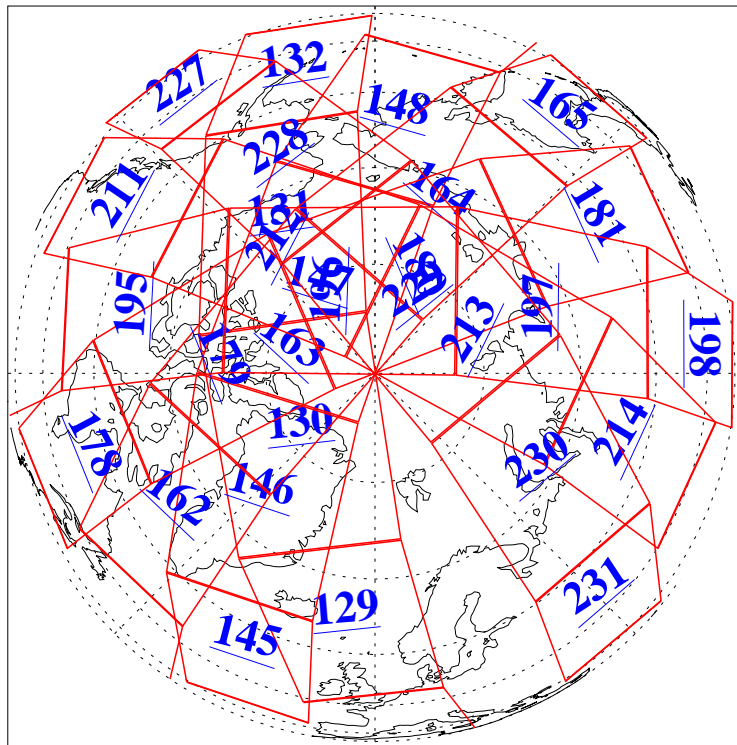

L1B Availability  
AMSU Granules: 240  
HSB Granules: 0  
AIRS Granules: 240

17 Apr 2006  
DoY 107  
Aqua Day 1444  
Granules: 1 to 120

Granules: 121 to 240

Legend: AMSU Available, HSB Available, AIRS Available

L1B Availability  
AMSU Granules: 240  
HSB Granules: 0  
AIRS Granules: 240

17 Apr 2006  
DoY 107  
Aqua Day 1444  
Ascending Granules

Descending Granules

Legend: AMSU Available, HSB Available, AIRS Available

L1B Availability  
 AMSU Granules: 240  
 HSB Granules: 0  
 AIRS Granules: 240

17 Apr 2006  
 DoY 107  
 Aqua Day 1444

Northern Hemisphere Granules

Southern Hemisphere Granules

Legend: AMSU Available, HSB Available, AIRS Available