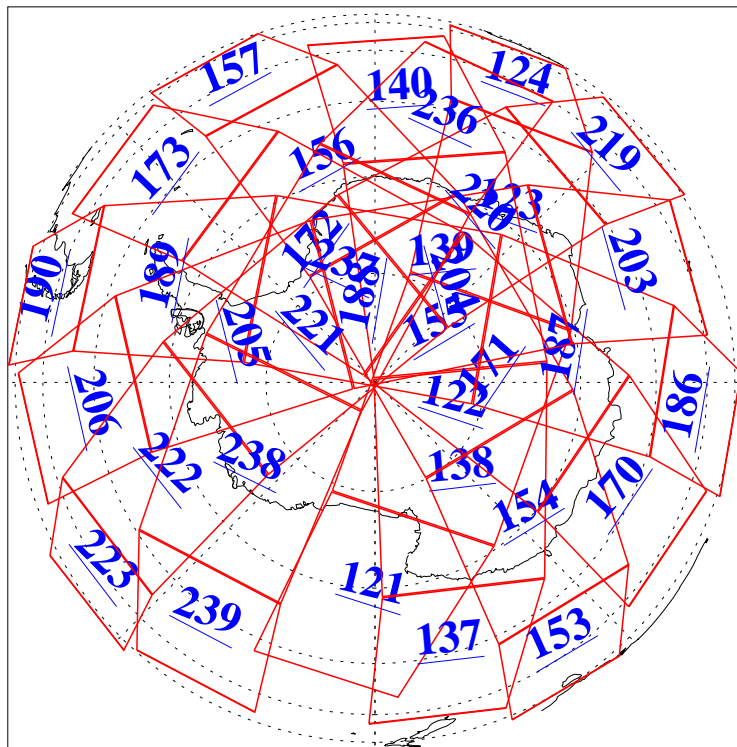

L1B Availability  
AMSU Granules: 240  
HSB Granules: 0  
AIRS Granules: 240

17 Apr 2006  
DoY 107  
Aqua Day 1444  
Granules: 1 to 120

Granules: 121 to 240

Legend: AMSU Available, HSB Available, AIRS Available

L1B Availability  
AMSU Granules: 240  
HSB Granules: 0  
AIRS Granules: 240

17 Apr 2006  
DoY 107  
Aqua Day 1444  
Ascending Granules

Descending Granules

Legend: AMSU Available, HSB Available, AIRS Available

L1B Availability  
 AMSU Granules: 240  
 HSB Granules: 0  
 AIRS Granules: 240

17 Apr 2006  
 DoY 107  
 Aqua Day 1444

Northern Hemisphere Granules

Southern Hemisphere Granules

Legend: AMSU Available, HSB Available, AIRS Available