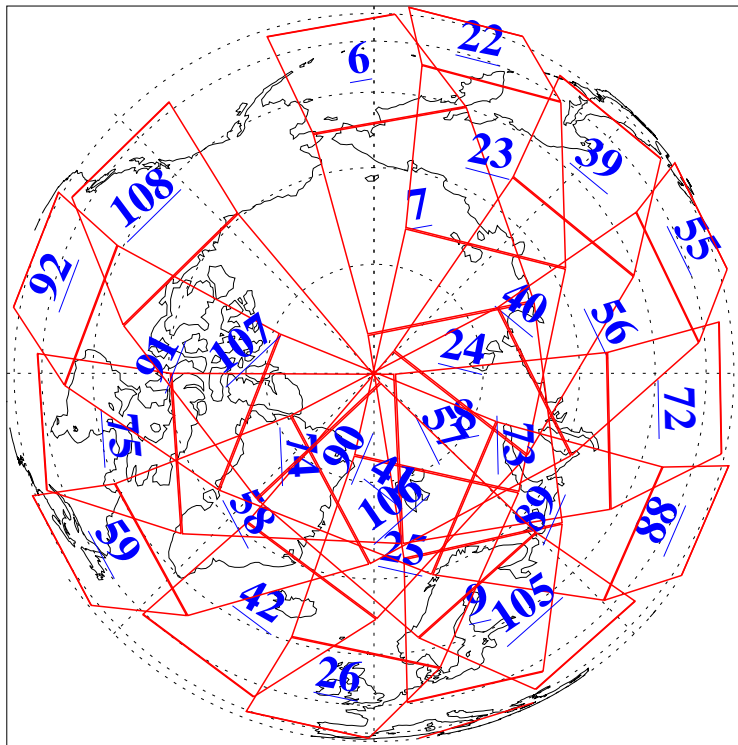

L1B Availability
AMSU Granules: 240
HSB Granules: 0
AIRS Granules: 240

16 Apr 2006
DoY 106
Aqua Day 1443
Granules: 1 to 120

Granules: 121 to 240

Legend: AMSU Available, HSB Available, AIRS Available

L1B Availability
AMSU Granules: 240
HSB Granules: 0
AIRS Granules: 240

16 Apr 2006
DoY 106
Aqua Day 1443

Ascending Granules

Descending Granules

Legend: AMSU Available, HSB Available, AIRS Available

L1B Availability
 AMSU Granules: 240
 HSB Granules: 0
 AIRS Granules: 240

16 Apr 2006
 DoY 106
 Aqua Day 1443

Northern Hemisphere Granules

Southern Hemisphere Granules

Legend: AMSU Available, HSB Available, AIRS Available