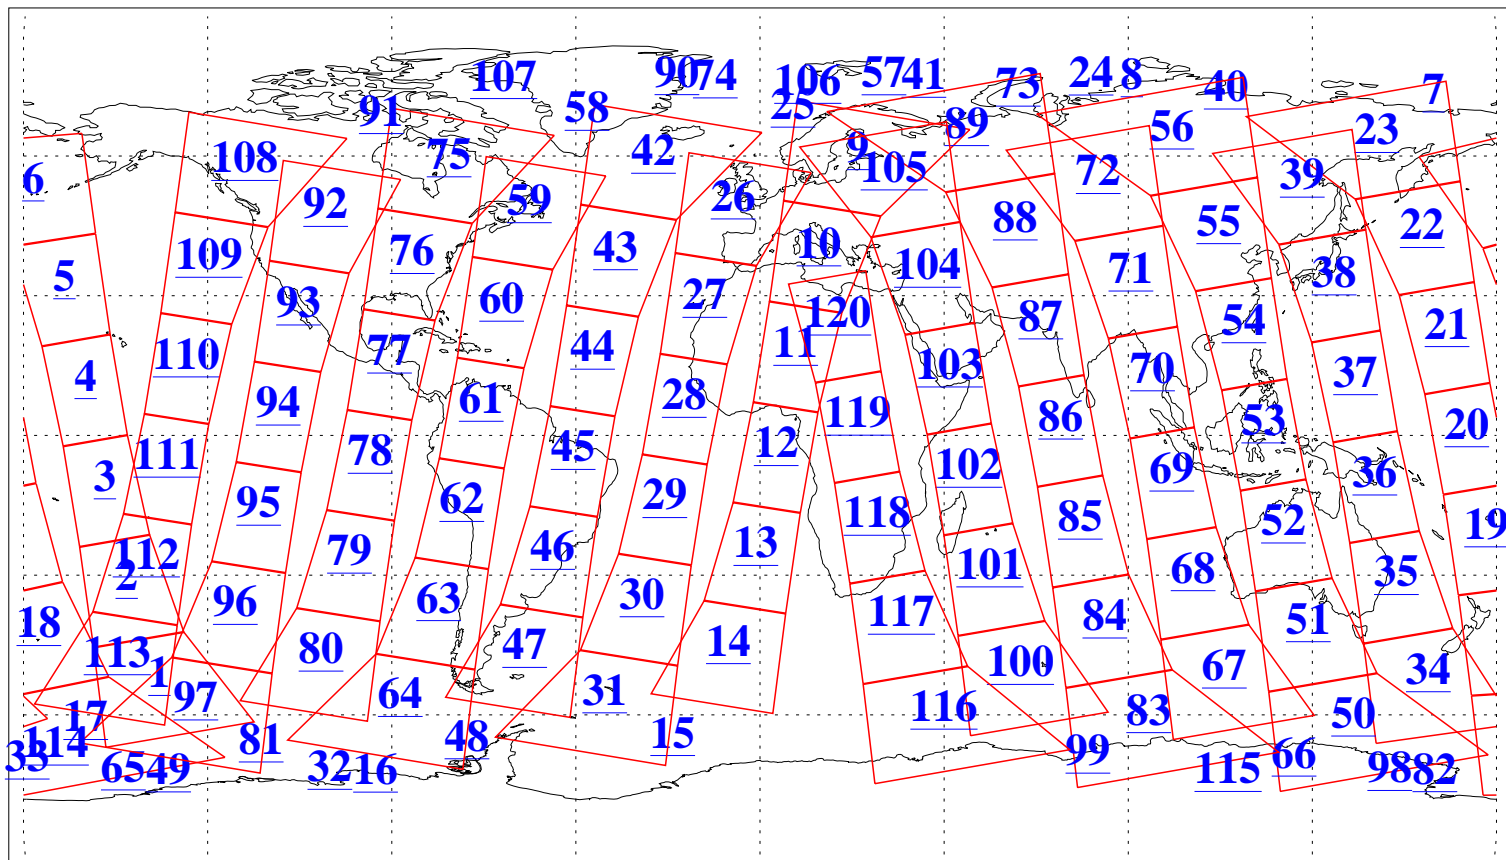

L1B Availability
AMSU Granules: 240
HSB Granules: 0
AIRS Granules: 240

16 Apr 2006
DoY 106
Aqua Day 1443
Granules: 1 to 120

Granules: 121 to 240

Legend: AMSU Available, HSB Available, AIRS Available

L1B Availability
AMSU Granules: 240
HSB Granules: 0
AIRS Granules: 240

16 Apr 2006
DoY 106
Aqua Day 1443

Ascending Granules

Descending Granules

Legend: AMSU Available, HSB Available, AIRS Available

L1B Availability
 AMSU Granules: 240
 HSB Granules: 0
 AIRS Granules: 240

16 Apr 2006
 DoY 106
 Aqua Day 1443

Northern Hemisphere Granules

Southern Hemisphere Granules

Legend: AMSU Available, HSB Available, AIRS Available