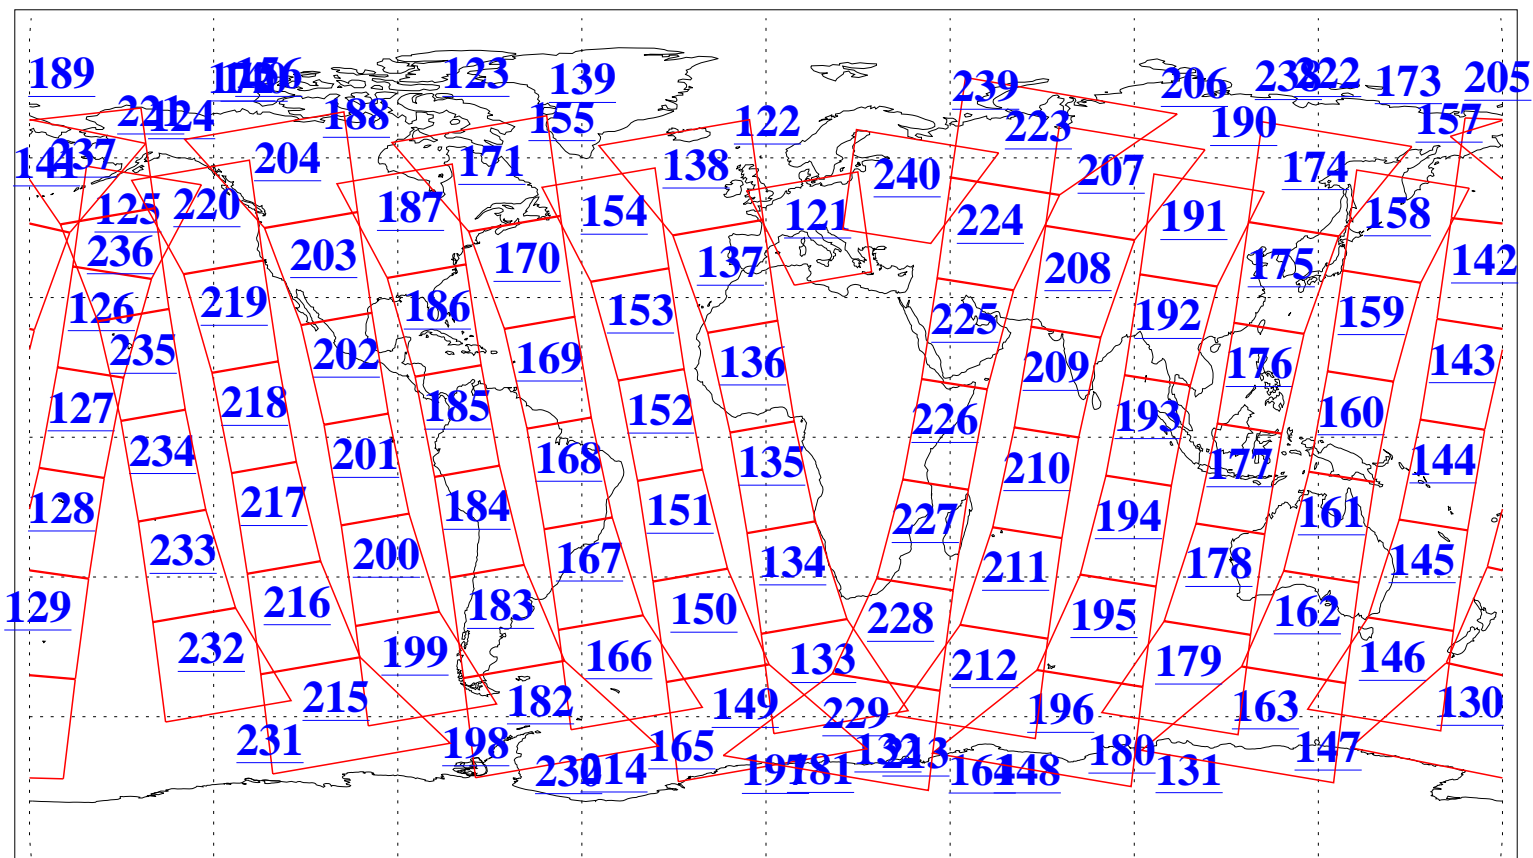

L1B Availability
AMSU Granules: 240
HSB Granules: 0
AIRS Granules: 240

16 Apr 2006
DoY 106
Aqua Day 1443
Granules: 1 to 120

Granules: 121 to 240

Legend: AMSU Available, HSB Available, AIRS Available

L1B Availability
AMSU Granules: 240
HSB Granules: 0
AIRS Granules: 240

16 Apr 2006
DoY 106
Aqua Day 1443

Ascending Granules

Descending Granules

Legend: AMSU Available, HSB Available, AIRS Available

L1B Availability
 AMSU Granules: 240
 HSB Granules: 0
 AIRS Granules: 240

16 Apr 2006
 DoY 106
 Aqua Day 1443

Northern Hemisphere Granules

Southern Hemisphere Granules

Legend: AMSU Available, HSB Available, AIRS Available