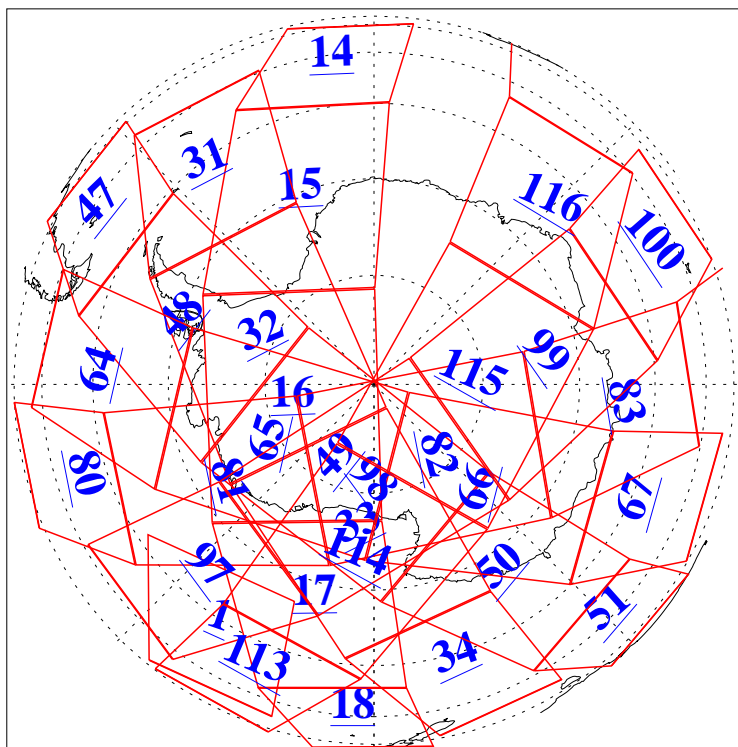

L1B Availability
AMSU Granules: 240
HSB Granules: 0
AIRS Granules: 240

16 Apr 2006
DoY 106
Aqua Day 1443
Granules: 1 to 120

Granules: 121 to 240

Legend: AMSU Available, HSB Available, AIRS Available

L1B Availability
AMSU Granules: 240
HSB Granules: 0
AIRS Granules: 240

16 Apr 2006
DoY 106
Aqua Day 1443

Ascending Granules

Descending Granules

Legend: AMSU Available, HSB Available, AIRS Available

L1B Availability
 AMSU Granules: 240
 HSB Granules: 0
 AIRS Granules: 240

16 Apr 2006
 DoY 106
 Aqua Day 1443

Northern Hemisphere Granules

Southern Hemisphere Granules

Legend: AMSU Available, HSB Available, AIRS Available