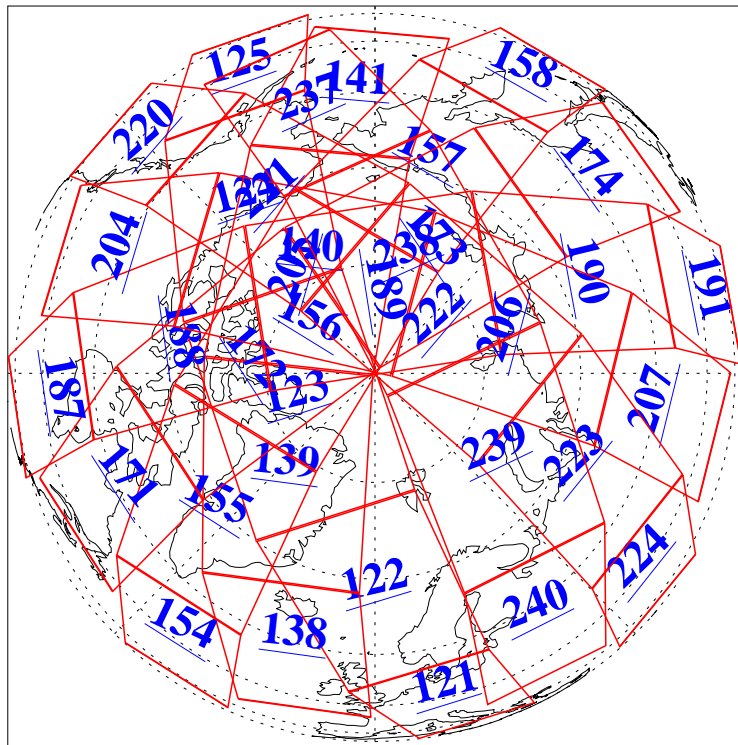

L1B Availability
AMSU Granules: 240
HSB Granules: 0
AIRS Granules: 240

16 Apr 2006
DoY 106
Aqua Day 1443
Granules: 1 to 120

Granules: 121 to 240

Legend: AMSU Available, HSB Available, AIRS Available

L1B Availability
AMSU Granules: 240
HSB Granules: 0
AIRS Granules: 240

16 Apr 2006
DoY 106
Aqua Day 1443

Ascending Granules

Descending Granules

Legend: AMSU Available, HSB Available, AIRS Available

L1B Availability
 AMSU Granules: 240
 HSB Granules: 0
 AIRS Granules: 240

16 Apr 2006
 DoY 106
 Aqua Day 1443

Northern Hemisphere Granules

Southern Hemisphere Granules

Legend: AMSU Available, HSB Available, AIRS Available