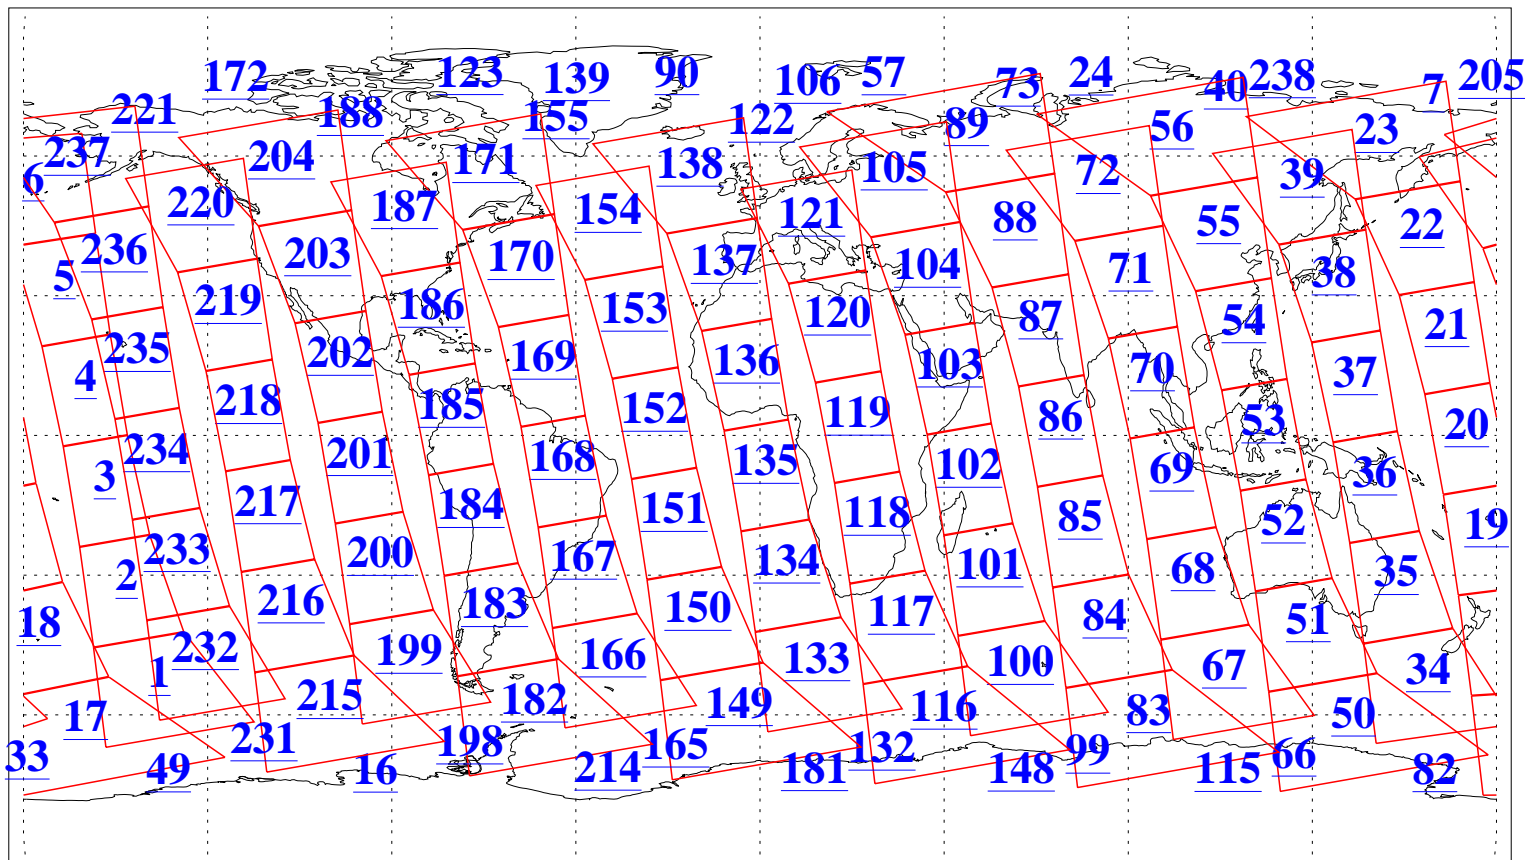

L1B Availability
AMSU Granules: 240
HSB Granules: 0
AIRS Granules: 240

16 Apr 2006
DoY 106
Aqua Day 1443
Granules: 1 to 120

Granules: 121 to 240

Legend: AMSU Available, HSB Available, AIRS Available

L1B Availability
AMSU Granules: 240
HSB Granules: 0
AIRS Granules: 240

16 Apr 2006
DoY 106
Aqua Day 1443

Ascending Granules

Descending Granules

Legend: AMSU Available, HSB Available, AIRS Available

L1B Availability
 AMSU Granules: 240
 HSB Granules: 0
 AIRS Granules: 240

16 Apr 2006
 DoY 106
 Aqua Day 1443

Northern Hemisphere Granules

Southern Hemisphere Granules

Legend: AMSU Available, HSB Available, AIRS Available