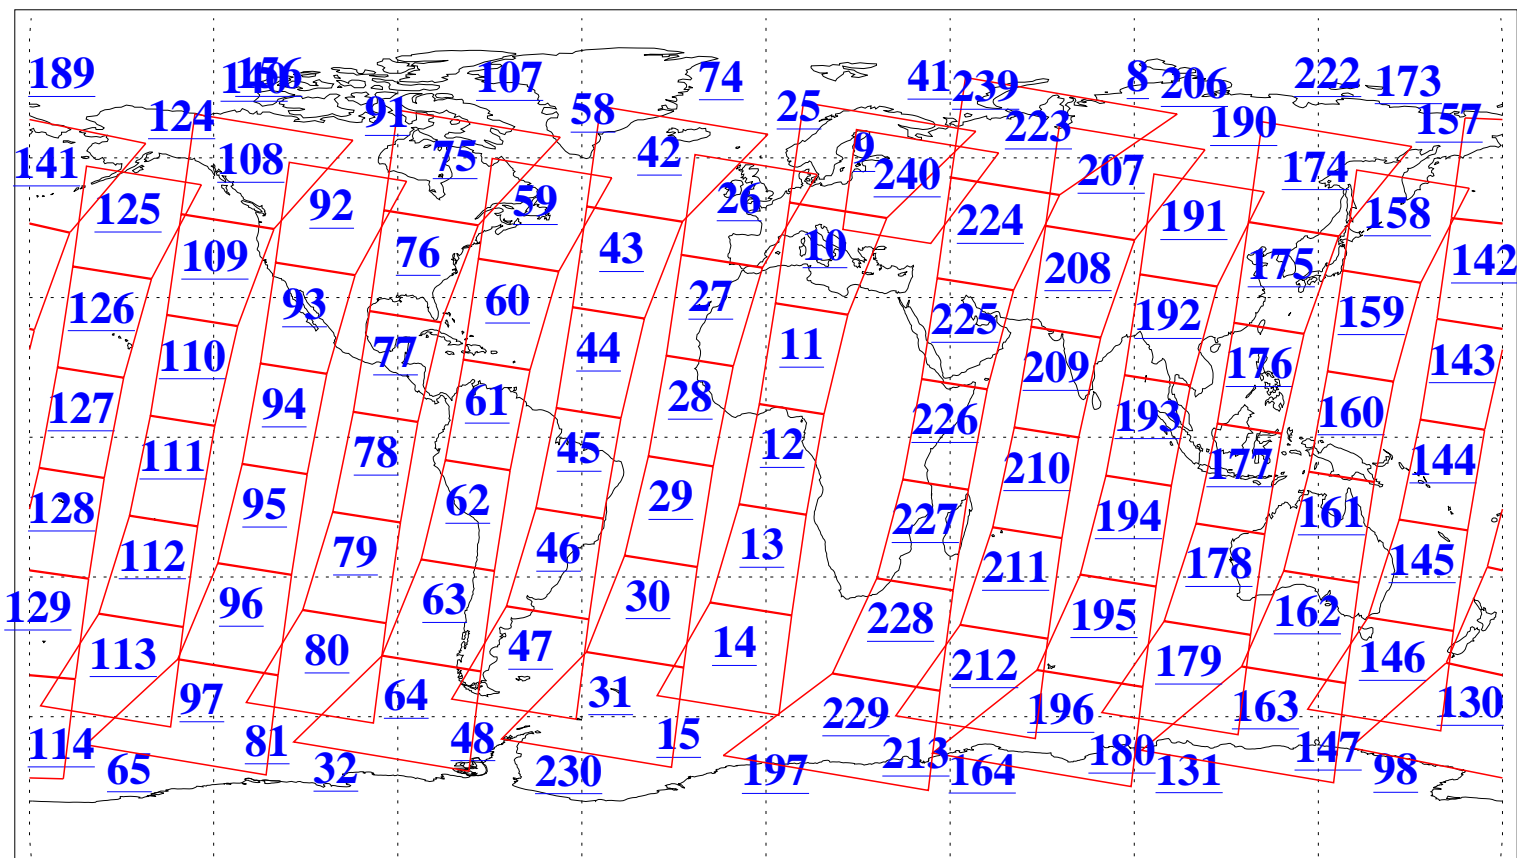

L1B Availability
AMSU Granules: 240
HSB Granules: 0
AIRS Granules: 240

16 Apr 2006
DoY 106
Aqua Day 1443
Granules: 1 to 120

Granules: 121 to 240

Legend: AMSU Available, HSB Available, AIRS Available

L1B Availability
AMSU Granules: 240
HSB Granules: 0
AIRS Granules: 240

16 Apr 2006
DoY 106
Aqua Day 1443

Ascending Granules

Descending Granules

Legend: AMSU Available, HSB Available, AIRS Available

L1B Availability
 AMSU Granules: 240
 HSB Granules: 0
 AIRS Granules: 240

16 Apr 2006
 DoY 106
 Aqua Day 1443

Northern Hemisphere Granules

Southern Hemisphere Granules

Legend: AMSU Available, HSB Available, AIRS Available