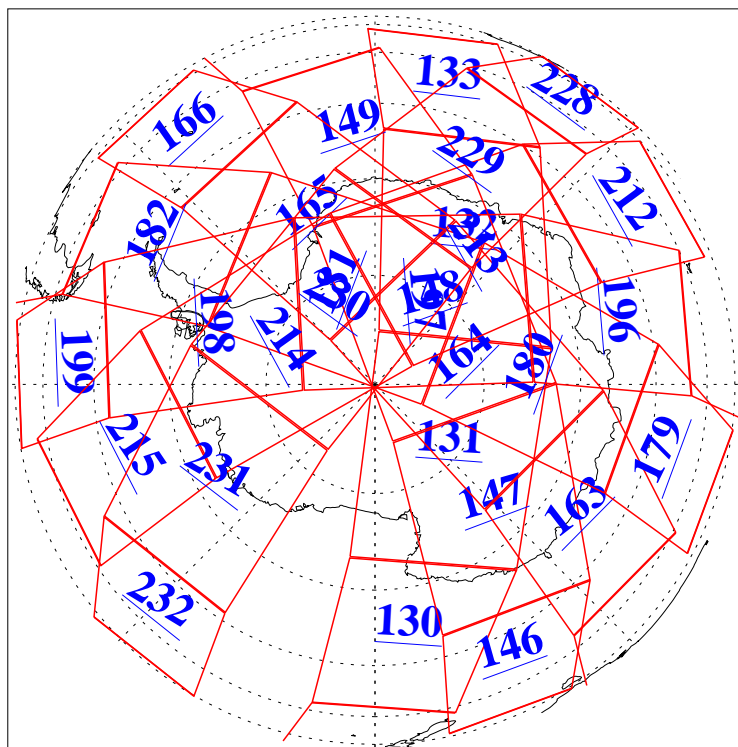

L1B Availability
AMSU Granules: 240
HSB Granules: 0
AIRS Granules: 240

16 Apr 2006
DoY 106
Aqua Day 1443
Granules: 1 to 120

Granules: 121 to 240

Legend: AMSU Available, HSB Available, AIRS Available

L1B Availability
AMSU Granules: 240
HSB Granules: 0
AIRS Granules: 240

16 Apr 2006
DoY 106
Aqua Day 1443

Ascending Granules

Descending Granules

Legend: AMSU Available, HSB Available, AIRS Available

L1B Availability
 AMSU Granules: 240
 HSB Granules: 0
 AIRS Granules: 240

16 Apr 2006
 DoY 106
 Aqua Day 1443

Northern Hemisphere Granules

Southern Hemisphere Granules

Legend: AMSU Available, HSB Available, AIRS Available