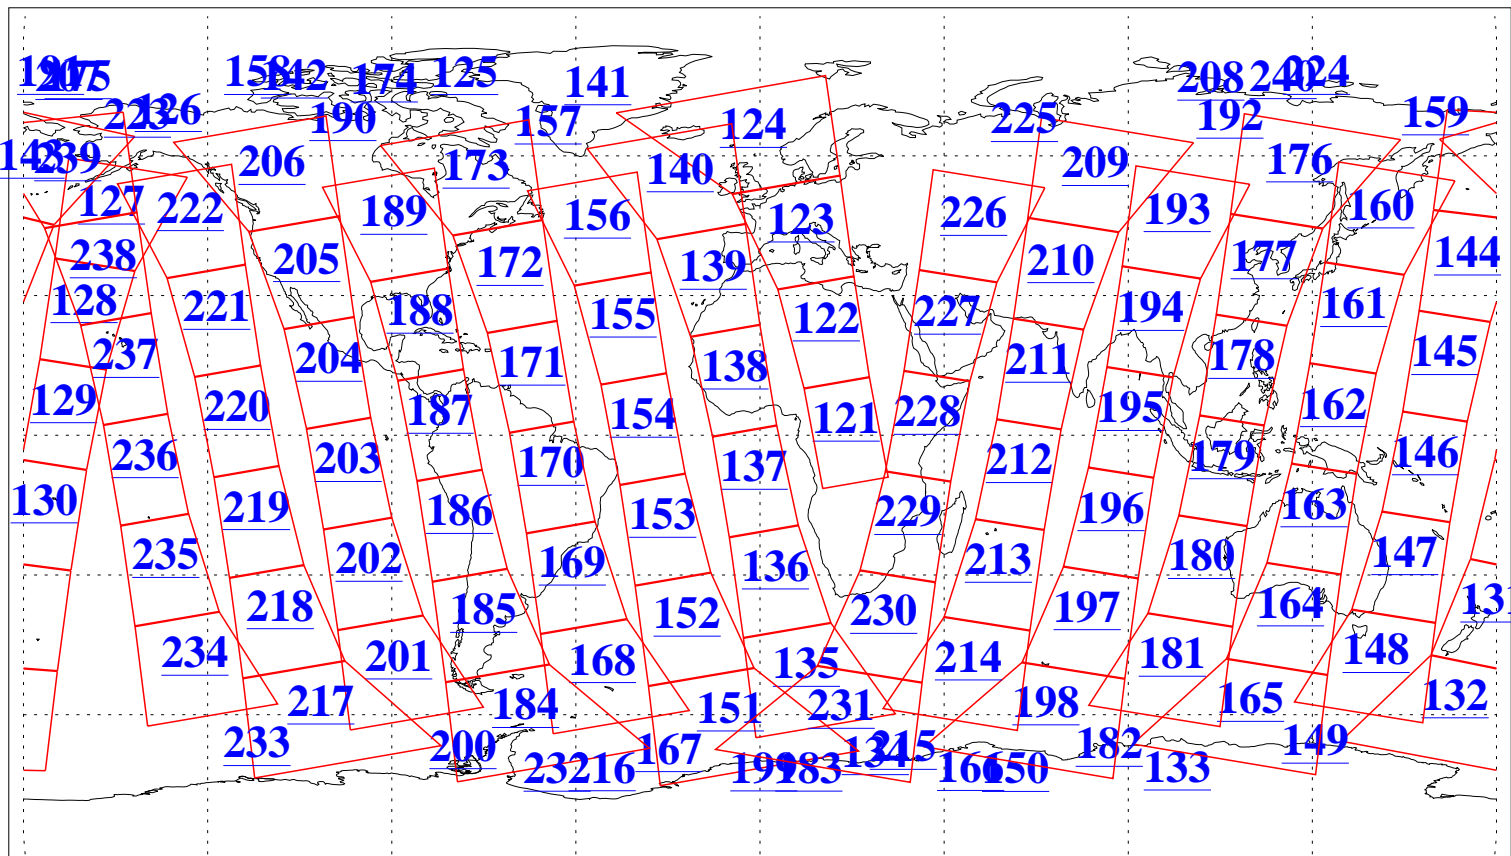

L1B Availability
AMSU Granules: 240
HSB Granules: 0
AIRS Granules: 240

14 Apr 2006
DoY 104
Aqua Day 1441
Granules: 1 to 120

Granules: 121 to 240

Legend: AMSU Available, HSB Available, AIRS Available

L1B Availability
AMSU Granules: 240
HSB Granules: 0
AIRS Granules: 240

14 Apr 2006
DoY 104
Aqua Day 1441
Ascending Granules

Descending Granules

Legend: AMSU Available, HSB Available, AIRS Available

L1B Availability
AMSU Granules: 240
HSB Granules: 0
AIRS Granules: 240

14 Apr 2006
DoY 104
Aqua Day 1441

Northern Hemisphere Granules

Southern Hemisphere Granules

Legend: AMSU Available, HSB Available, AIRS Available