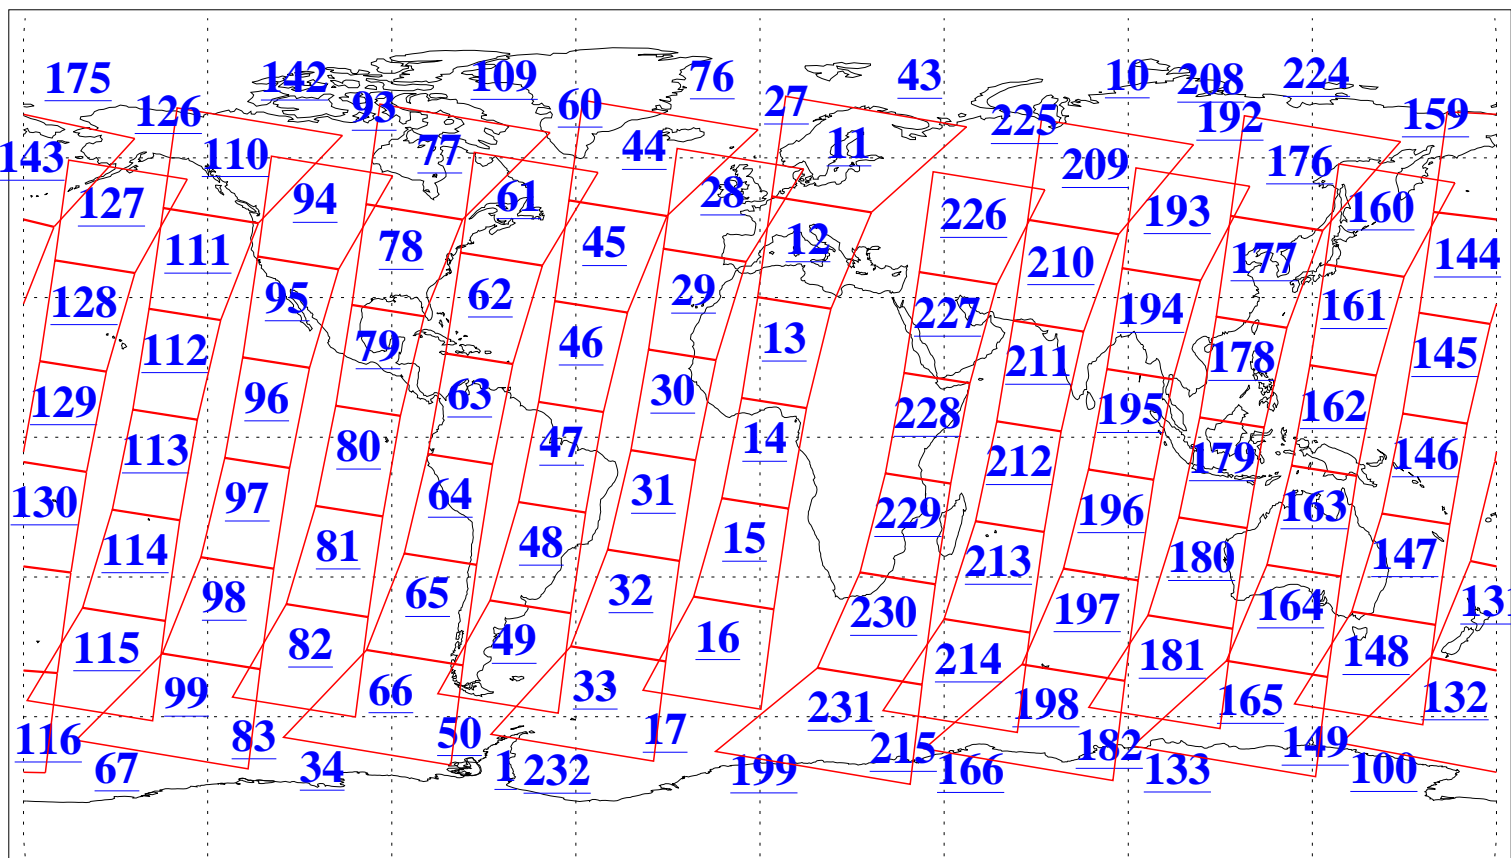

L1B Availability
AMSU Granules: 240
HSB Granules: 0
AIRS Granules: 240

14 Apr 2006
DoY 104
Aqua Day 1441
Granules: 1 to 120

Granules: 121 to 240

Legend: AMSU Available, HSB Available, AIRS Available

L1B Availability
AMSU Granules: 240
HSB Granules: 0
AIRS Granules: 240

14 Apr 2006
DoY 104
Aqua Day 1441
Ascending Granules

Descending Granules

Legend: AMSU Available, HSB Available, AIRS Available

L1B Availability
AMSU Granules: 240
HSB Granules: 0
AIRS Granules: 240

14 Apr 2006
DoY 104
Aqua Day 1441

Northern Hemisphere Granules

Southern Hemisphere Granules

Legend: AMSU Available, HSB Available, AIRS Available