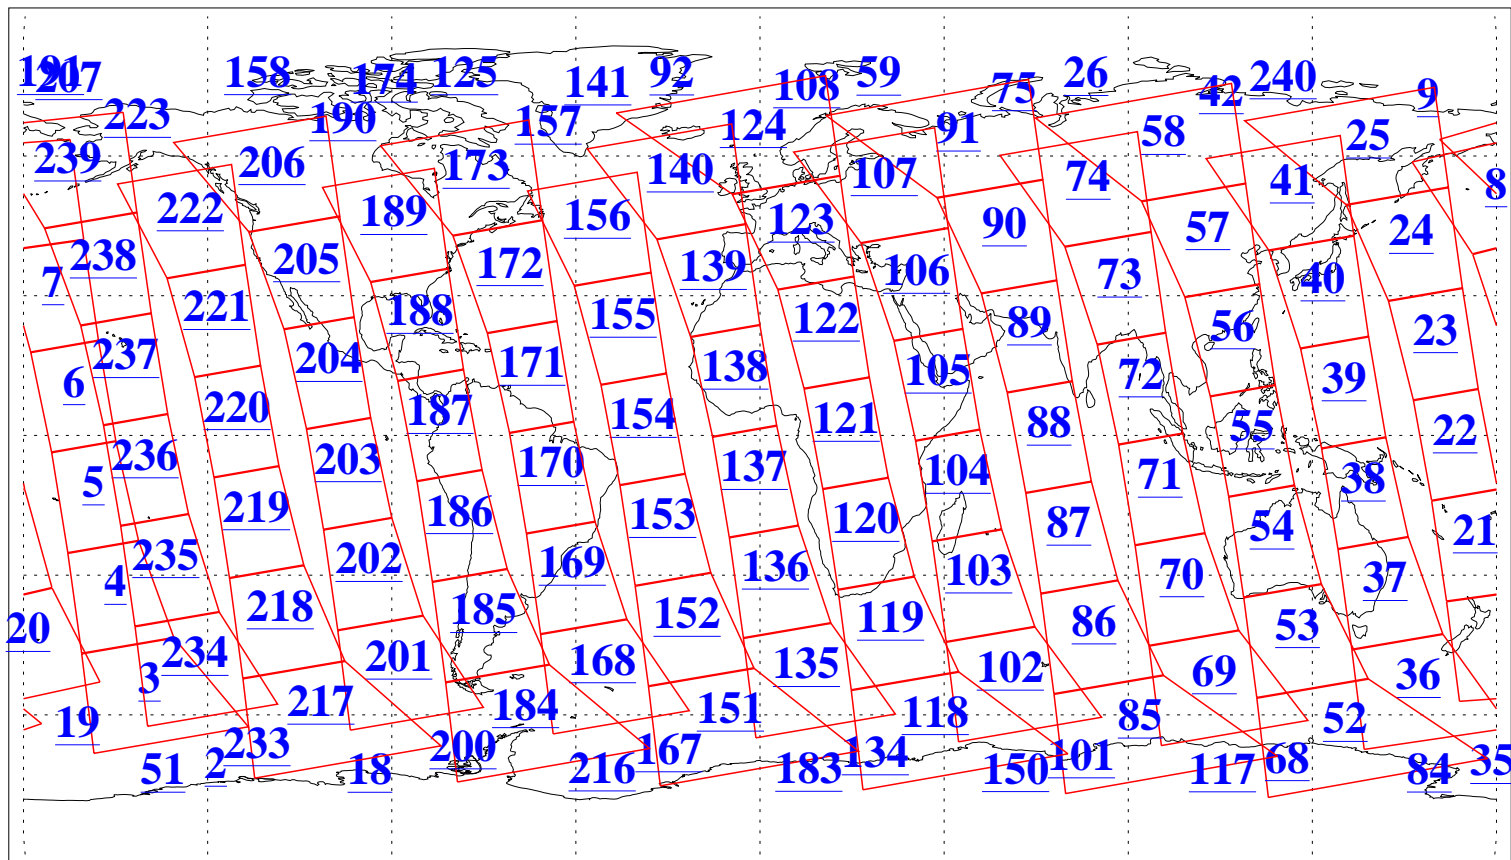

L1B Availability
AMSU Granules: 240
HSB Granules: 0
AIRS Granules: 240

14 Apr 2006
DoY 104
Aqua Day 1441
Granules: 1 to 120

Granules: 121 to 240

Legend: AMSU Available, HSB Available, AIRS Available

L1B Availability
AMSU Granules: 240
HSB Granules: 0
AIRS Granules: 240

14 Apr 2006
DoY 104
Aqua Day 1441
Ascending Granules

Descending Granules

Legend: AMSU Available, HSB Available, AIRS Available

L1B Availability
AMSU Granules: 240
HSB Granules: 0
AIRS Granules: 240

14 Apr 2006
DoY 104
Aqua Day 1441

Northern Hemisphere Granules

Southern Hemisphere Granules

Legend: AMSU Available, HSB Available, AIRS Available