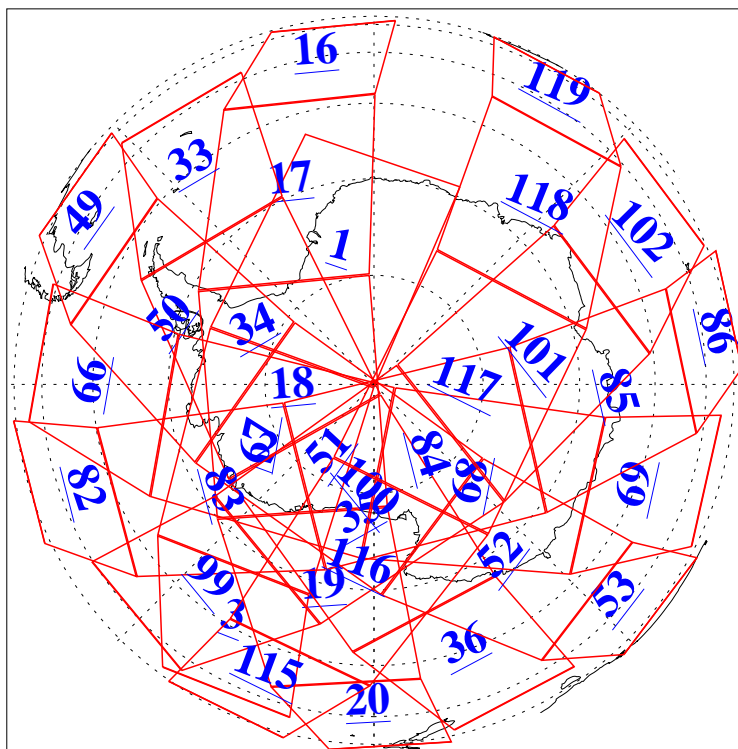

L1B Availability
AMSU Granules: 240
HSB Granules: 0
AIRS Granules: 240

14 Apr 2006
DoY 104
Aqua Day 1441
Granules: 1 to 120

Granules: 121 to 240

Legend: AMSU Available, HSB Available, AIRS Available

L1B Availability
AMSU Granules: 240
HSB Granules: 0
AIRS Granules: 240

14 Apr 2006
DoY 104
Aqua Day 1441
Ascending Granules

Descending Granules

Legend: AMSU Available, HSB Available, AIRS Available

L1B Availability
AMSU Granules: 240
HSB Granules: 0
AIRS Granules: 240

14 Apr 2006
DoY 104
Aqua Day 1441

Northern Hemisphere Granules

Southern Hemisphere Granules

Legend: AMSU Available, HSB Available, AIRS Available