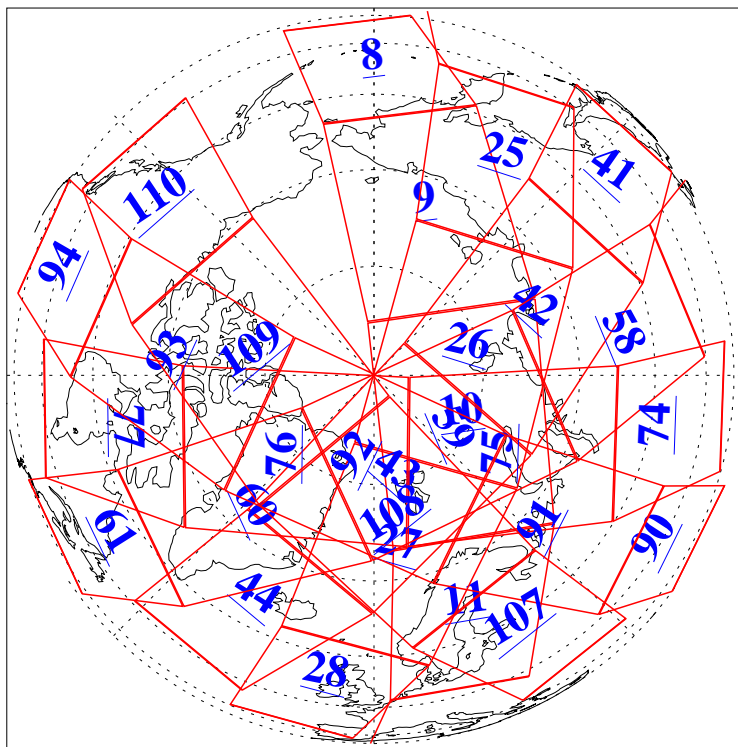

L1B Availability
AMSU Granules: 240
HSB Granules: 0
AIRS Granules: 240

14 Apr 2006
DoY 104
Aqua Day 1441
Granules: 1 to 120

Granules: 121 to 240

Legend: AMSU Available, HSB Available, AIRS Available

L1B Availability
AMSU Granules: 240
HSB Granules: 0
AIRS Granules: 240

14 Apr 2006
DoY 104
Aqua Day 1441
Ascending Granules

Descending Granules

Legend: AMSU Available, HSB Available, AIRS Available

L1B Availability
AMSU Granules: 240
HSB Granules: 0
AIRS Granules: 240

14 Apr 2006
DoY 104
Aqua Day 1441

Northern Hemisphere Granules

Southern Hemisphere Granules

Legend: AMSU Available, HSB Available, AIRS Available