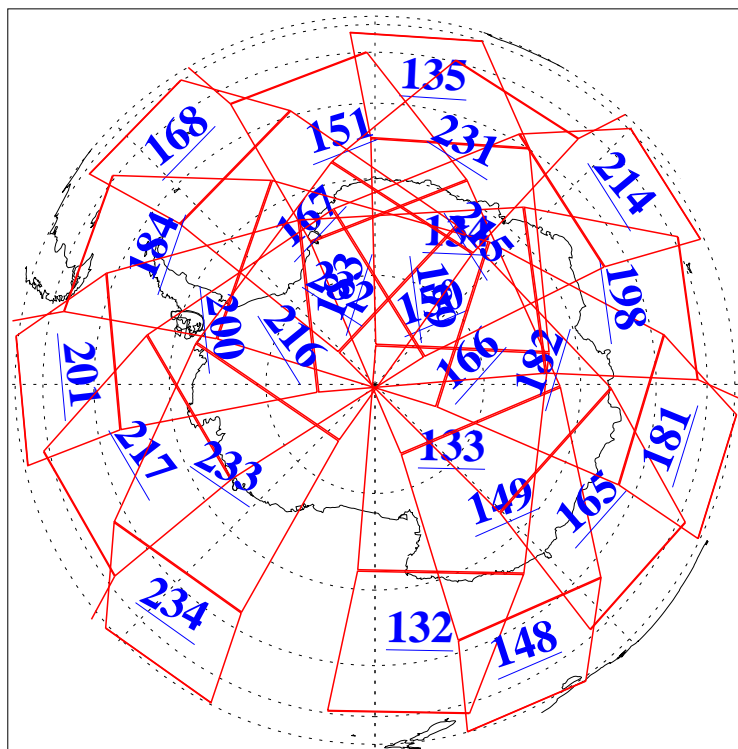

L1B Availability
AMSU Granules: 240
HSB Granules: 0
AIRS Granules: 240

14 Apr 2006
DoY 104
Aqua Day 1441
Granules: 1 to 120

Granules: 121 to 240

Legend: AMSU Available, HSB Available, AIRS Available

L1B Availability
AMSU Granules: 240
HSB Granules: 0
AIRS Granules: 240

14 Apr 2006
DoY 104
Aqua Day 1441
Ascending Granules

Descending Granules

Legend: AMSU Available, HSB Available, AIRS Available

L1B Availability
AMSU Granules: 240
HSB Granules: 0
AIRS Granules: 240

14 Apr 2006
DoY 104
Aqua Day 1441

Northern Hemisphere Granules

Southern Hemisphere Granules

Legend: AMSU Available, HSB Available, AIRS Available