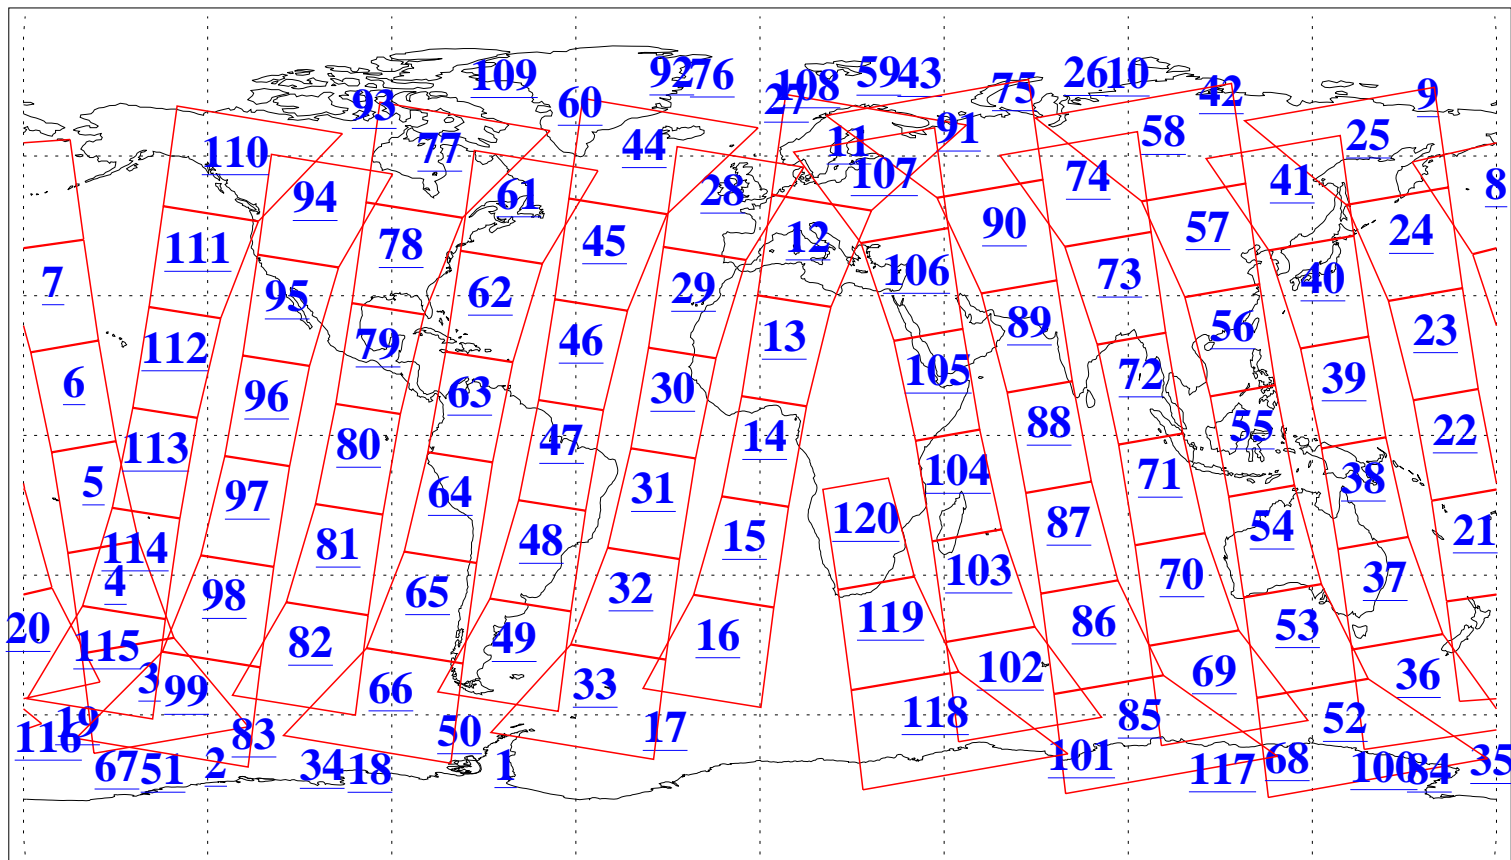

L1B Availability
AMSU Granules: 240
HSB Granules: 0
AIRS Granules: 240

14 Apr 2006
DoY 104
Aqua Day 1441
Granules: 1 to 120

Granules: 121 to 240

Legend: AMSU Available, HSB Available, AIRS Available

L1B Availability
AMSU Granules: 240
HSB Granules: 0
AIRS Granules: 240

14 Apr 2006
DoY 104
Aqua Day 1441
Ascending Granules

Descending Granules

Legend: AMSU Available, HSB Available, AIRS Available

L1B Availability
AMSU Granules: 240
HSB Granules: 0
AIRS Granules: 240

14 Apr 2006
DoY 104
Aqua Day 1441

Northern Hemisphere Granules

Southern Hemisphere Granules

Legend: AMSU Available, HSB Available, AIRS Available