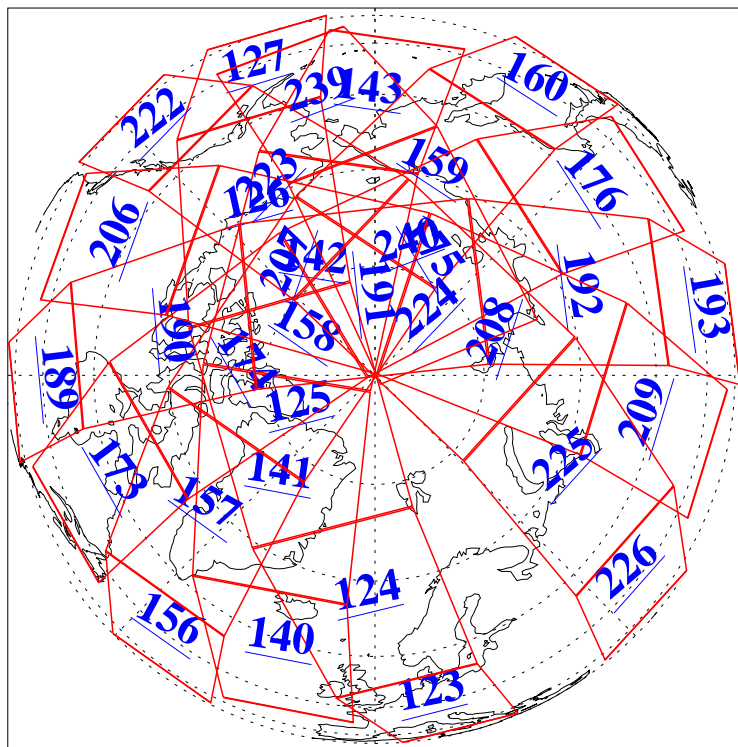

L1B Availability
AMSU Granules: 240
HSB Granules: 0
AIRS Granules: 240

14 Apr 2006
DoY 104
Aqua Day 1441
Granules: 1 to 120

Granules: 121 to 240

Legend: AMSU Available, HSB Available, AIRS Available

L1B Availability
AMSU Granules: 240
HSB Granules: 0
AIRS Granules: 240

14 Apr 2006
DoY 104
Aqua Day 1441
Ascending Granules

Descending Granules

Legend: AMSU Available, HSB Available, AIRS Available

L1B Availability
AMSU Granules: 240
HSB Granules: 0
AIRS Granules: 240

14 Apr 2006
DoY 104
Aqua Day 1441

Northern Hemisphere Granules

Southern Hemisphere Granules

Legend: AMSU Available, HSB Available, AIRS Available