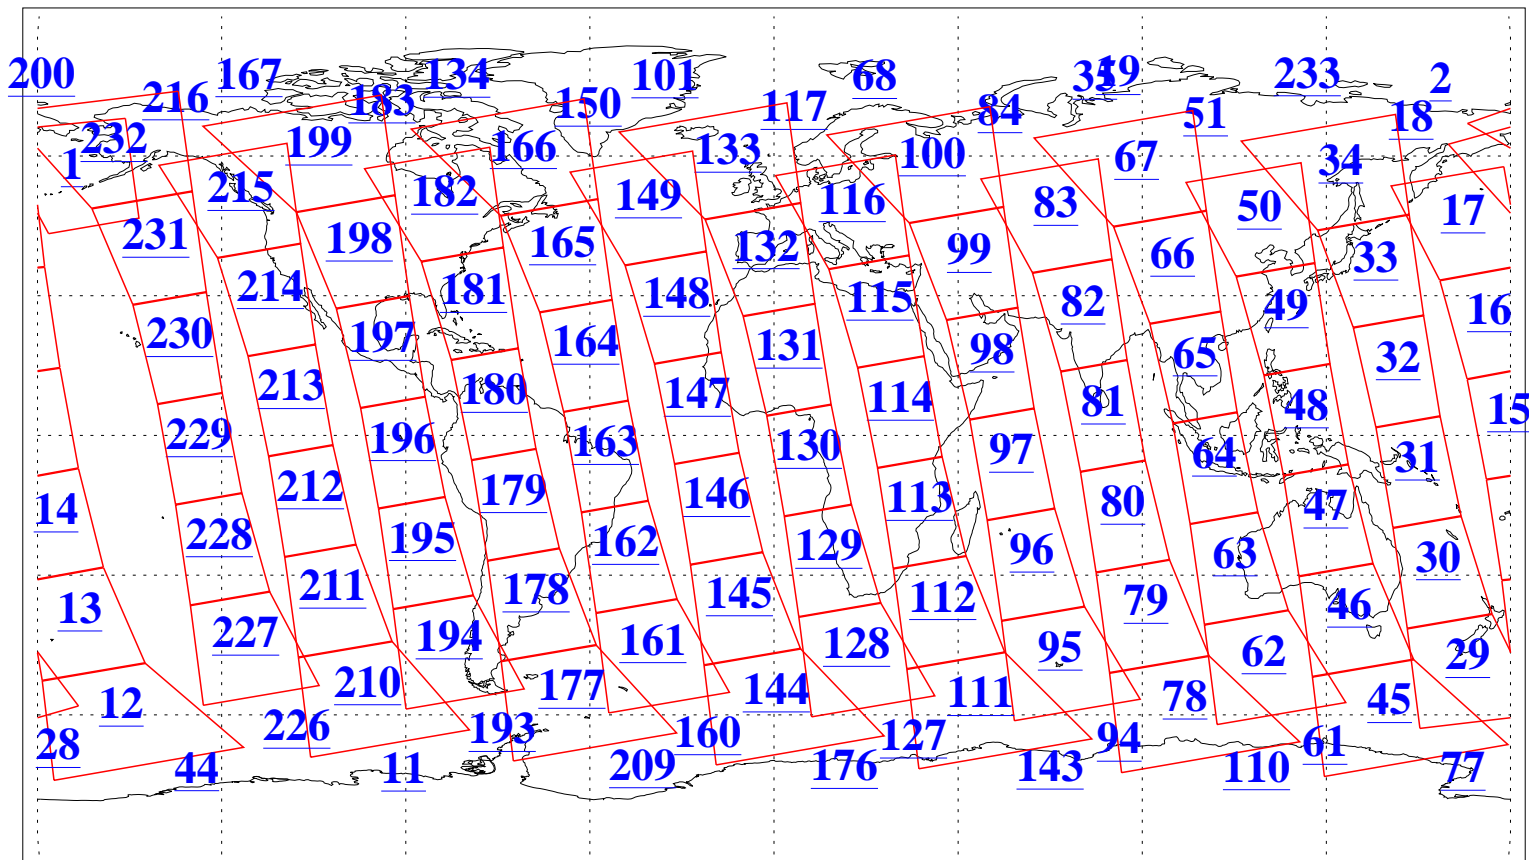

L1B Availability
AMSU Granules: 240
HSB Granules: 0
AIRS Granules: 240

13 Apr 2006
DoY 103
Aqua Day 1440
Granules: 1 to 120

Granules: 121 to 240

Legend: AMSU Available, HSB Available, AIRS Available

L1B Availability
AMSU Granules: 240
HSB Granules: 0
AIRS Granules: 240

13 Apr 2006
DoY 103
Aqua Day 1440
Ascending Granules

Descending Granules

Legend: AMSU Available, HSB Available, AIRS Available

L1B Availability
 AMSU Granules: 240
 HSB Granules: 0
 AIRS Granules: 240

13 Apr 2006
 DoY 103
 Aqua Day 1440