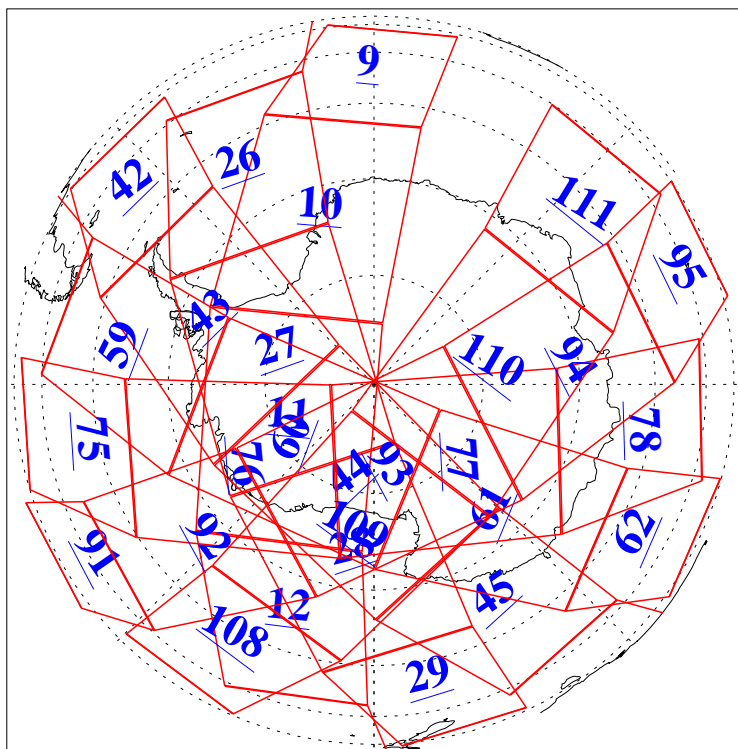

L1B Availability
AMSU Granules: 240
HSB Granules: 0
AIRS Granules: 240

13 Apr 2006
DoY 103
Aqua Day 1440
Granules: 1 to 120

Granules: 121 to 240

Legend: AMSU Available, HSB Available, AIRS Available

L1B Availability
AMSU Granules: 240
HSB Granules: 0
AIRS Granules: 240

13 Apr 2006
DoY 103
Aqua Day 1440
Ascending Granules

Descending Granules

Legend: AMSU Available, HSB Available, AIRS Available

L1B Availability
 AMSU Granules: 240
 HSB Granules: 0
 AIRS Granules: 240

13 Apr 2006
 DoY 103
 Aqua Day 1440

Northern Hemisphere Granules

Southern Hemisphere Granules

Legend: AMSU Available, HSB Available, AIRS Available