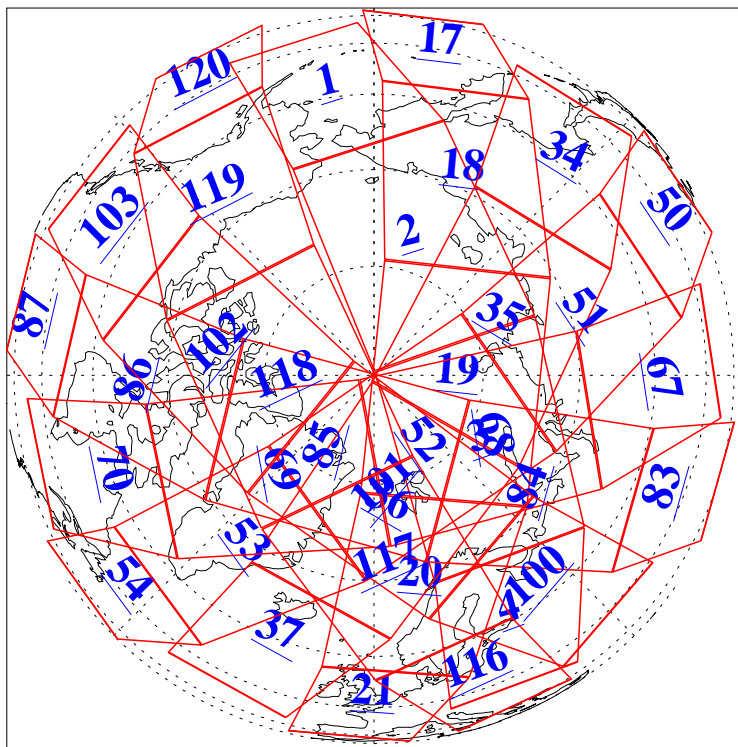

L1B Availability
AMSU Granules: 240
HSB Granules: 0
AIRS Granules: 240

13 Apr 2006
DoY 103
Aqua Day 1440
Granules: 1 to 120

Granules: 121 to 240

Legend: AMSU Available, HSB Available, AIRS Available

L1B Availability
AMSU Granules: 240
HSB Granules: 0
AIRS Granules: 240

13 Apr 2006
DoY 103
Aqua Day 1440
Ascending Granules

Descending Granules

Legend: AMSU Available, HSB Available, AIRS Available

L1B Availability
 AMSU Granules: 240
 HSB Granules: 0
 AIRS Granules: 240

13 Apr 2006
 DoY 103
 Aqua Day 1440

Northern Hemisphere Granules

Southern Hemisphere Granules

Legend: AMSU Available, HSB Available, AIRS Available