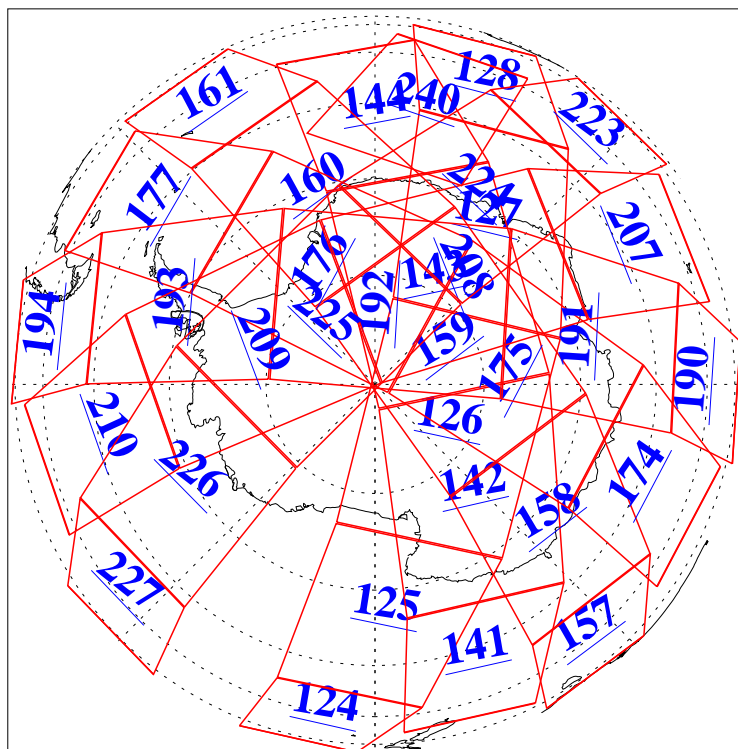

L1B Availability
AMSU Granules: 240
HSB Granules: 0
AIRS Granules: 240

13 Apr 2006
DoY 103
Aqua Day 1440
Granules: 1 to 120

Granules: 121 to 240

Legend: AMSU Available, HSB Available, AIRS Available

L1B Availability
AMSU Granules: 240
HSB Granules: 0
AIRS Granules: 240

13 Apr 2006
DoY 103
Aqua Day 1440
Ascending Granules

Descending Granules

Legend: AMSU Available, HSB Available, AIRS Available

L1B Availability
 AMSU Granules: 240
 HSB Granules: 0
 AIRS Granules: 240

13 Apr 2006
 DoY 103
 Aqua Day 1440

Northern Hemisphere Granules

Southern Hemisphere Granules

Legend: AMSU Available, HSB Available, AIRS Available