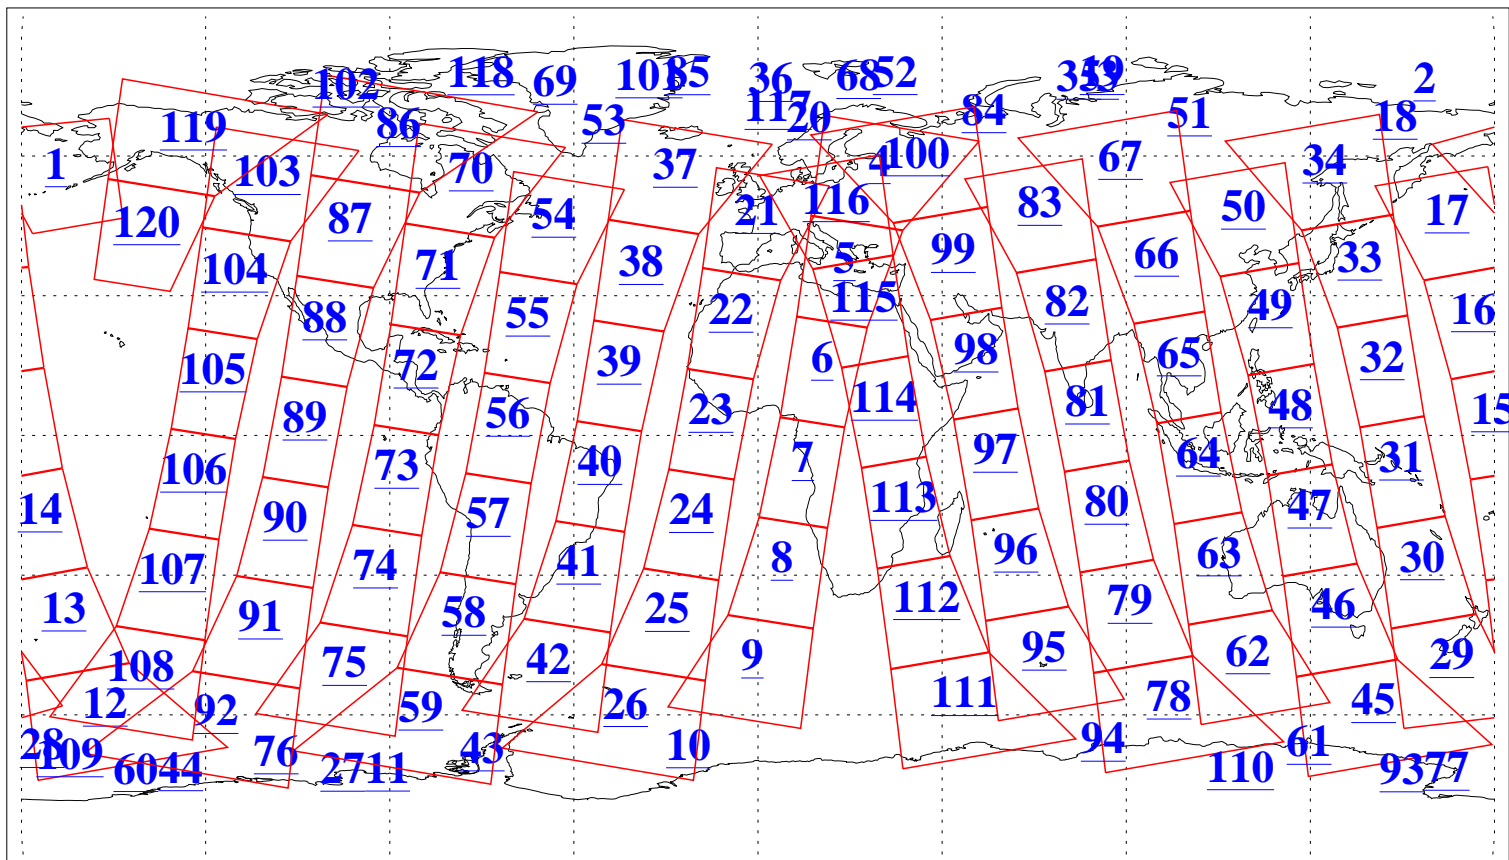

L1B Availability
AMSU Granules: 240
HSB Granules: 0
AIRS Granules: 240

13 Apr 2006
DoY 103
Aqua Day 1440
Granules: 1 to 120

Granules: 121 to 240

Legend: AMSU Available, HSB Available, AIRS Available

L1B Availability
AMSU Granules: 240
HSB Granules: 0
AIRS Granules: 240

13 Apr 2006
DoY 103
Aqua Day 1440
Ascending Granules

Descending Granules

Legend: AMSU Available, HSB Available, AIRS Available

L1B Availability
 AMSU Granules: 240
 HSB Granules: 0
 AIRS Granules: 240

13 Apr 2006
 DoY 103
 Aqua Day 1440

Northern Hemisphere Granules

Southern Hemisphere Granules

Legend: AMSU Available, HSB Available, AIRS Available