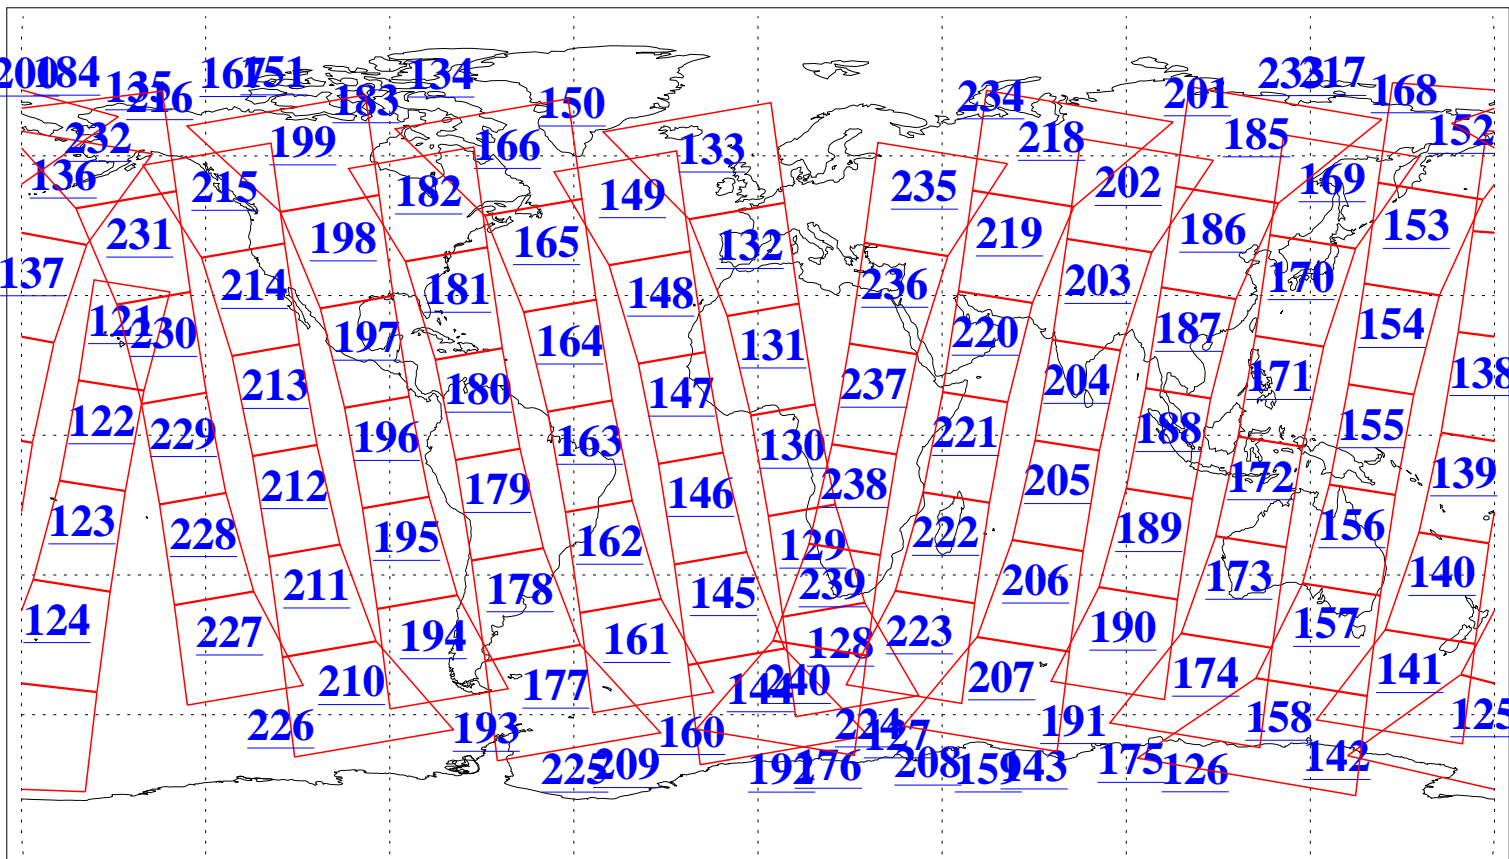

L1B Availability
AMSU Granules: 240
HSB Granules: 0
AIRS Granules: 240

13 Apr 2006
DoY 103
Aqua Day 1440
Granules: 1 to 120

Granules: 121 to 240

Legend: AMSU Available, HSB Available, AIRS Available

L1B Availability
AMSU Granules: 240
HSB Granules: 0
AIRS Granules: 240

13 Apr 2006
DoY 103
Aqua Day 1440
Ascending Granules

Descending Granules

Legend: AMSU Available, HSB Available, AIRS Available

L1B Availability
 AMSU Granules: 240
 HSB Granules: 0
 AIRS Granules: 240

13 Apr 2006
 DoY 103
 Aqua Day 1440

Northern Hemisphere Granules

Southern Hemisphere Granules

Legend: AMSU Available, HSB Available, AIRS Available