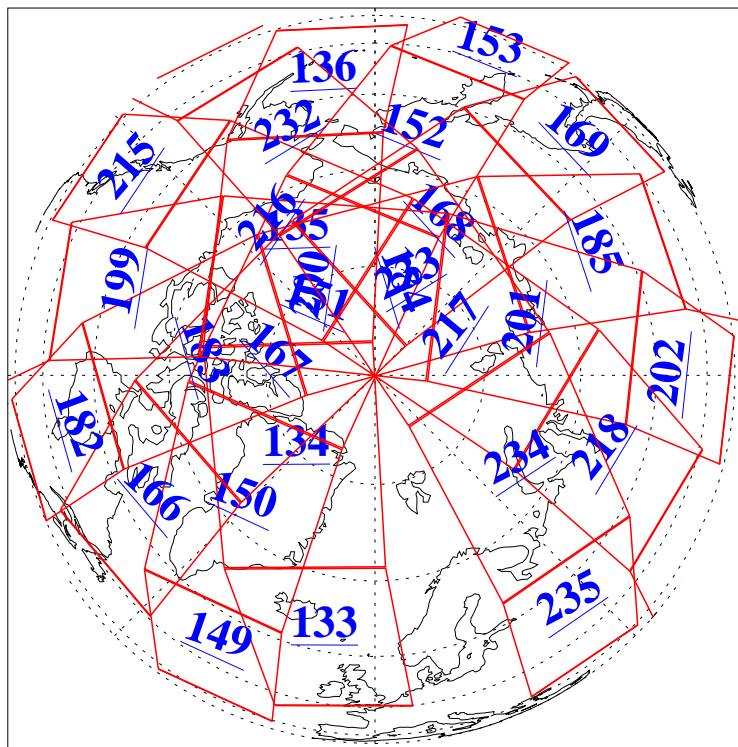

L1B Availability
AMSU Granules: 240
HSB Granules: 0
AIRS Granules: 240

13 Apr 2006
DoY 103
Aqua Day 1440
Granules: 1 to 120

Granules: 121 to 240

Legend: AMSU Available, HSB Available, AIRS Available

L1B Availability
AMSU Granules: 240
HSB Granules: 0
AIRS Granules: 240

13 Apr 2006
DoY 103
Aqua Day 1440
Ascending Granules

Descending Granules

Legend: AMSU Available, HSB Available, AIRS Available

L1B Availability
 AMSU Granules: 240
 HSB Granules: 0
 AIRS Granules: 240

13 Apr 2006
 DoY 103
 Aqua Day 1440

Northern Hemisphere Granules

Southern Hemisphere Granules

Legend: AMSU Available, HSB Available, AIRS Available