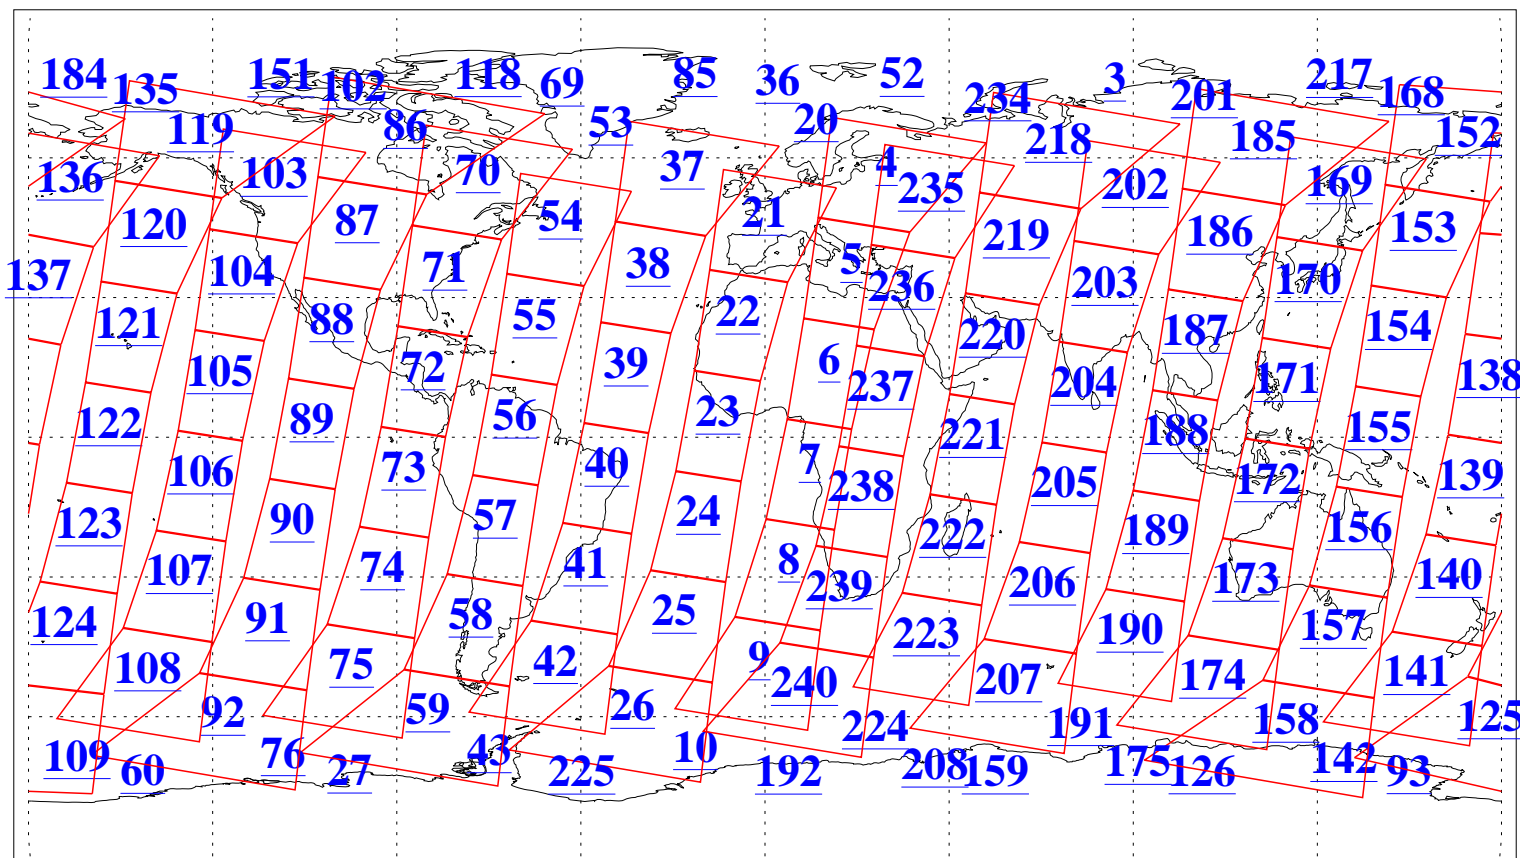

L1B Availability
AMSU Granules: 240
HSB Granules: 0
AIRS Granules: 240

13 Apr 2006
DoY 103
Aqua Day 1440
Granules: 1 to 120

Granules: 121 to 240

Legend: AMSU Available, HSB Available, AIRS Available

L1B Availability
AMSU Granules: 240
HSB Granules: 0
AIRS Granules: 240

13 Apr 2006
DoY 103
Aqua Day 1440
Ascending Granules

Descending Granules

Legend: AMSU Available, HSB Available, AIRS Available

L1B Availability
 AMSU Granules: 240
 HSB Granules: 0
 AIRS Granules: 240

13 Apr 2006
 DoY 103
 Aqua Day 1440

Northern Hemisphere Granules

Southern Hemisphere Granules

Legend: AMSU Available, HSB Available, AIRS Available