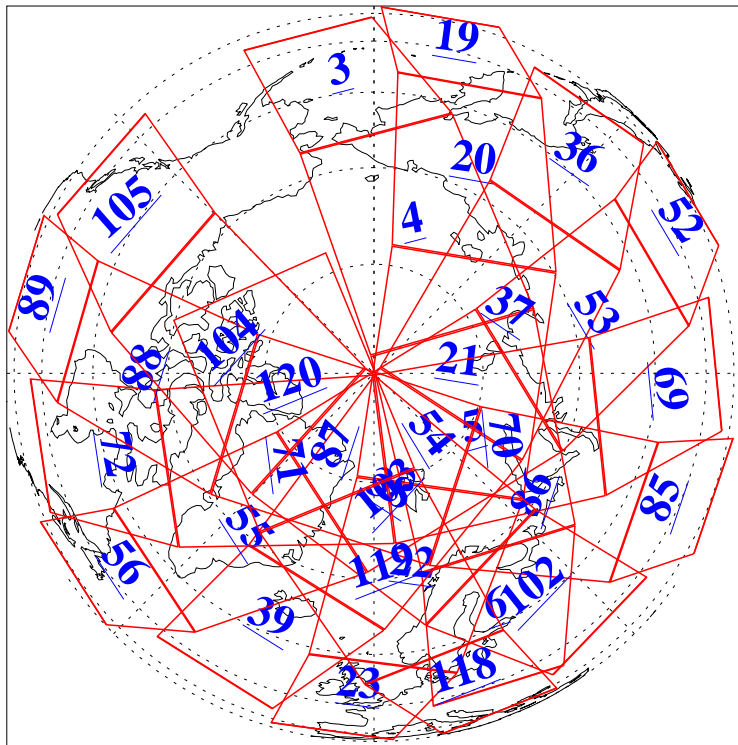

L1B Availability  
AMSU Granules: 240  
HSB Granules: 0  
AIRS Granules: 240

11 Apr 2006  
DoY 101  
Aqua Day 1438  
Granules: 1 to 120

Granules: 121 to 240

Legend: AMSU Available, HSB Available, AIRS Available

L1B Availability  
AMSU Granules: 240  
HSB Granules: 0  
AIRS Granules: 240

11 Apr 2006  
DoY 101  
Aqua Day 1438  
Ascending Granules

Descending Granules

Legend: AMSU Available, HSB Available, AIRS Available

L1B Availability  
 AMSU Granules: 240  
 HSB Granules: 0  
 AIRS Granules: 240

11 Apr 2006  
 DoY 101  
 Aqua Day 1438

Northern Hemisphere Granules

Southern Hemisphere Granules

Legend: AMSU Available, HSB Available, AIRS Available