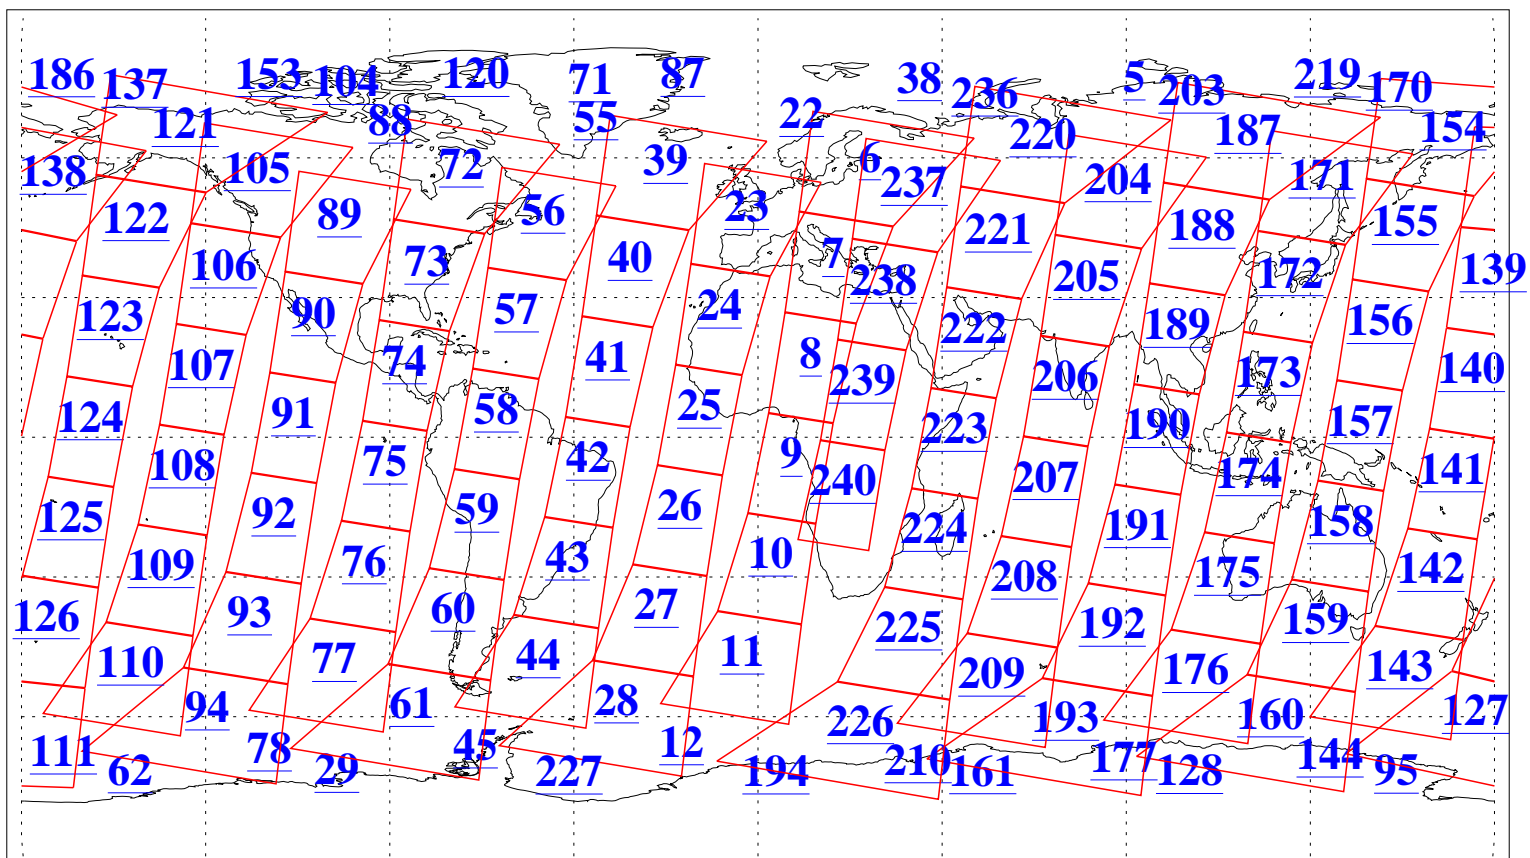

L1B Availability  
AMSU Granules: 240  
HSB Granules: 0  
AIRS Granules: 240

11 Apr 2006  
DoY 101  
Aqua Day 1438  
Granules: 1 to 120

Granules: 121 to 240

Legend: AMSU Available, HSB Available, AIRS Available

L1B Availability  
AMSU Granules: 240  
HSB Granules: 0  
AIRS Granules: 240

11 Apr 2006  
DoY 101  
Aqua Day 1438  
Ascending Granules

Descending Granules

Legend: AMSU Available, HSB Available, AIRS Available

L1B Availability  
 AMSU Granules: 240  
 HSB Granules: 0  
 AIRS Granules: 240

11 Apr 2006  
 DoY 101  
 Aqua Day 1438

Northern Hemisphere Granules

Southern Hemisphere Granules

Legend: AMSU Available, HSB Available, AIRS Available