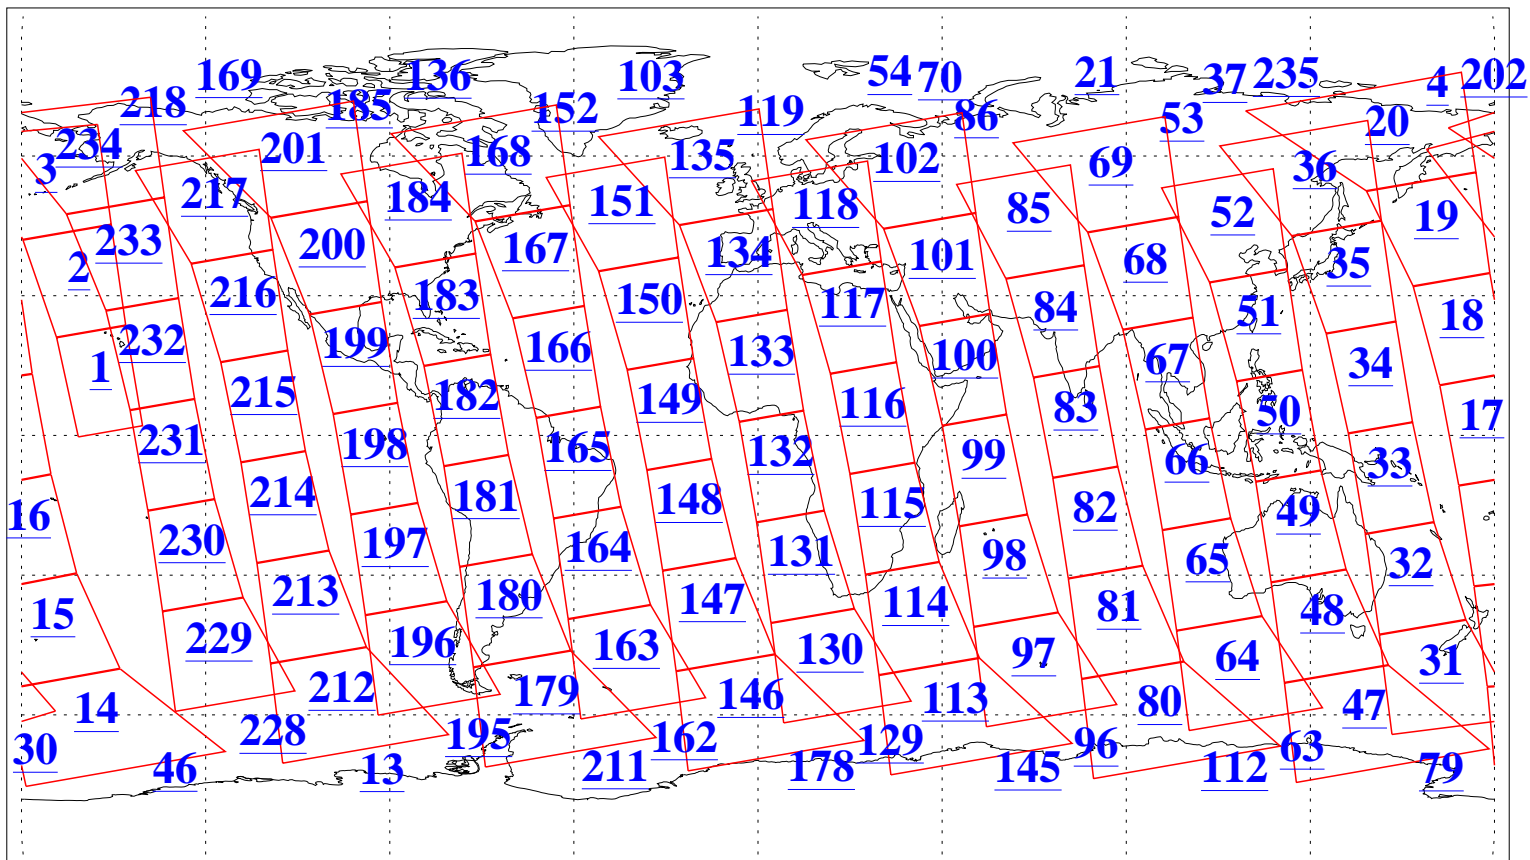

L1B Availability  
AMSU Granules: 240  
HSB Granules: 0  
AIRS Granules: 240

11 Apr 2006  
DoY 101  
Aqua Day 1438  
Granules: 1 to 120

Granules: 121 to 240

Legend: AMSU Available, HSB Available, AIRS Available

L1B Availability  
AMSU Granules: 240  
HSB Granules: 0  
AIRS Granules: 240

11 Apr 2006  
DoY 101  
Aqua Day 1438  
Ascending Granules

Descending Granules

Legend: AMSU Available, HSB Available, AIRS Available

L1B Availability  
 AMSU Granules: 240  
 HSB Granules: 0  
 AIRS Granules: 240

11 Apr 2006  
 DoY 101  
 Aqua Day 1438

Northern Hemisphere Granules

Southern Hemisphere Granules

Legend: AMSU Available, HSB Available, AIRS Available