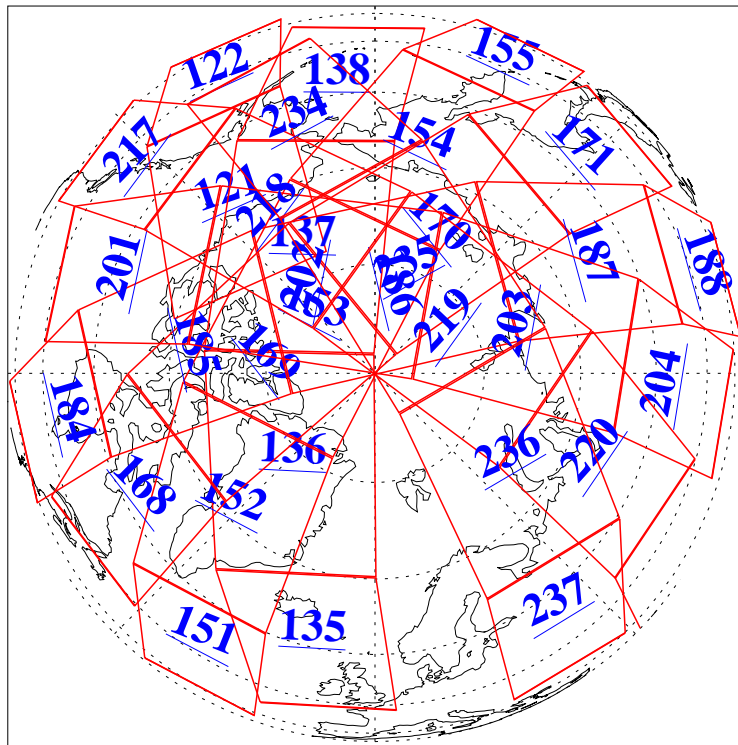

L1B Availability  
AMSU Granules: 240  
HSB Granules: 0  
AIRS Granules: 240

11 Apr 2006  
DoY 101  
Aqua Day 1438  
Granules: 1 to 120

Granules: 121 to 240

Legend: AMSU Available, HSB Available, AIRS Available

L1B Availability  
AMSU Granules: 240  
HSB Granules: 0  
AIRS Granules: 240

11 Apr 2006  
DoY 101  
Aqua Day 1438  
Ascending Granules

Descending Granules

Legend: AMSU Available, HSB Available, AIRS Available

L1B Availability  
 AMSU Granules: 240  
 HSB Granules: 0  
 AIRS Granules: 240

11 Apr 2006  
 DoY 101  
 Aqua Day 1438

Northern Hemisphere Granules

Southern Hemisphere Granules

Legend: AMSU Available, HSB Available, AIRS Available