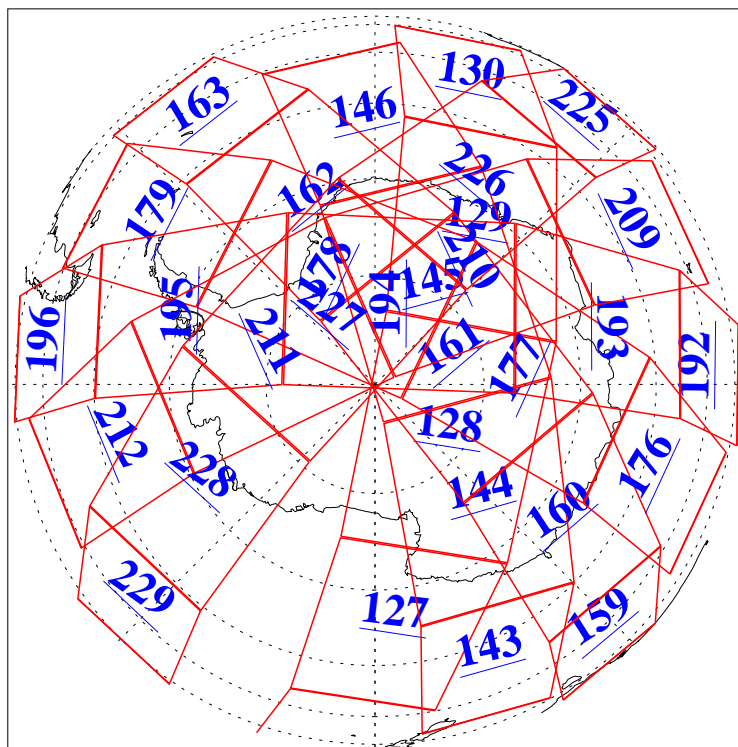

L1B Availability  
AMSU Granules: 240  
HSB Granules: 0  
AIRS Granules: 240

11 Apr 2006  
DoY 101  
Aqua Day 1438  
Granules: 1 to 120

Granules: 121 to 240

Legend: AMSU Available, HSB Available, AIRS Available

L1B Availability  
AMSU Granules: 240  
HSB Granules: 0  
AIRS Granules: 240

11 Apr 2006  
DoY 101  
Aqua Day 1438  
Ascending Granules

Descending Granules

Legend: AMSU Available, HSB Available, AIRS Available

L1B Availability  
 AMSU Granules: 240  
 HSB Granules: 0  
 AIRS Granules: 240

11 Apr 2006  
 DoY 101  
 Aqua Day 1438

Northern Hemisphere Granules

Southern Hemisphere Granules

Legend: AMSU Available, HSB Available, AIRS Available