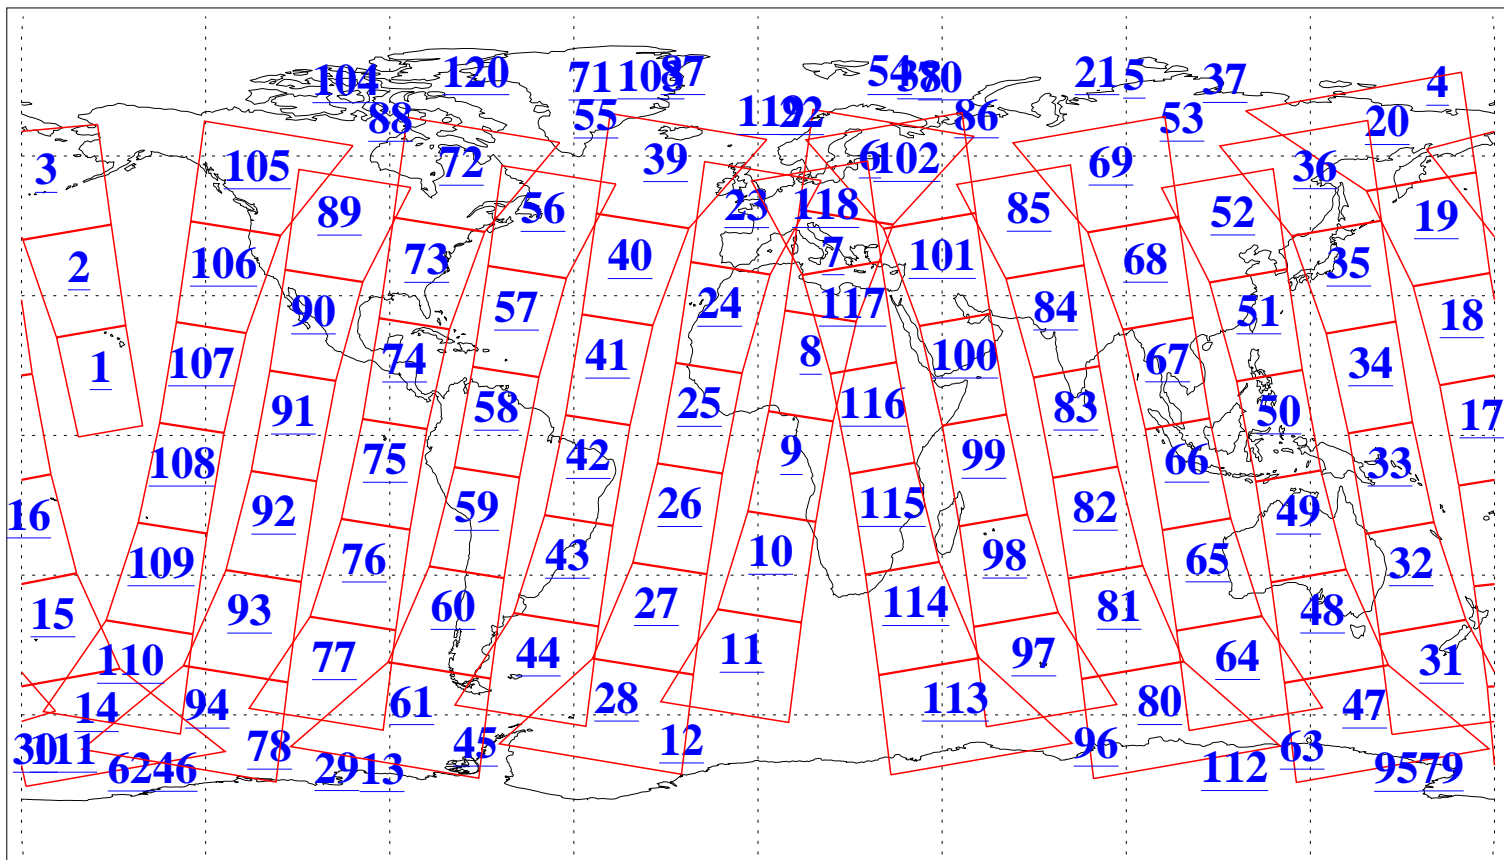

L1B Availability  
AMSU Granules: 240  
HSB Granules: 0  
AIRS Granules: 240

11 Apr 2006  
DoY 101  
Aqua Day 1438  
Granules: 1 to 120

Granules: 121 to 240

Legend: AMSU Available, HSB Available, AIRS Available

L1B Availability  
AMSU Granules: 240  
HSB Granules: 0  
AIRS Granules: 240

11 Apr 2006  
DoY 101  
Aqua Day 1438  
Ascending Granules

Descending Granules

Legend: AMSU Available, HSB Available, AIRS Available

L1B Availability  
 AMSU Granules: 240  
 HSB Granules: 0  
 AIRS Granules: 240

11 Apr 2006  
 DoY 101  
 Aqua Day 1438

Northern Hemisphere Granules

Southern Hemisphere Granules

Legend: AMSU Available, HSB Available, AIRS Available