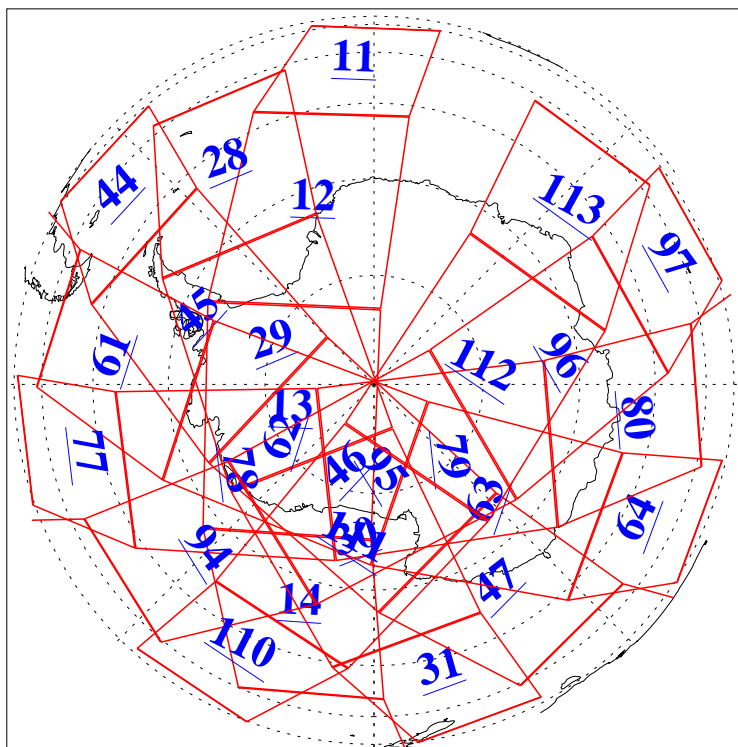

L1B Availability  
AMSU Granules: 240  
HSB Granules: 0  
AIRS Granules: 240

11 Apr 2006  
DoY 101  
Aqua Day 1438  
Granules: 1 to 120

Granules: 121 to 240

Legend: AMSU Available, HSB Available, AIRS Available

L1B Availability  
AMSU Granules: 240  
HSB Granules: 0  
AIRS Granules: 240

11 Apr 2006  
DoY 101  
Aqua Day 1438  
Ascending Granules

Descending Granules

Legend: AMSU Available, HSB Available, AIRS Available

L1B Availability  
 AMSU Granules: 240  
 HSB Granules: 0  
 AIRS Granules: 240

11 Apr 2006  
 DoY 101  
 Aqua Day 1438

Northern Hemisphere Granules

Southern Hemisphere Granules

Legend: AMSU Available, HSB Available, AIRS Available