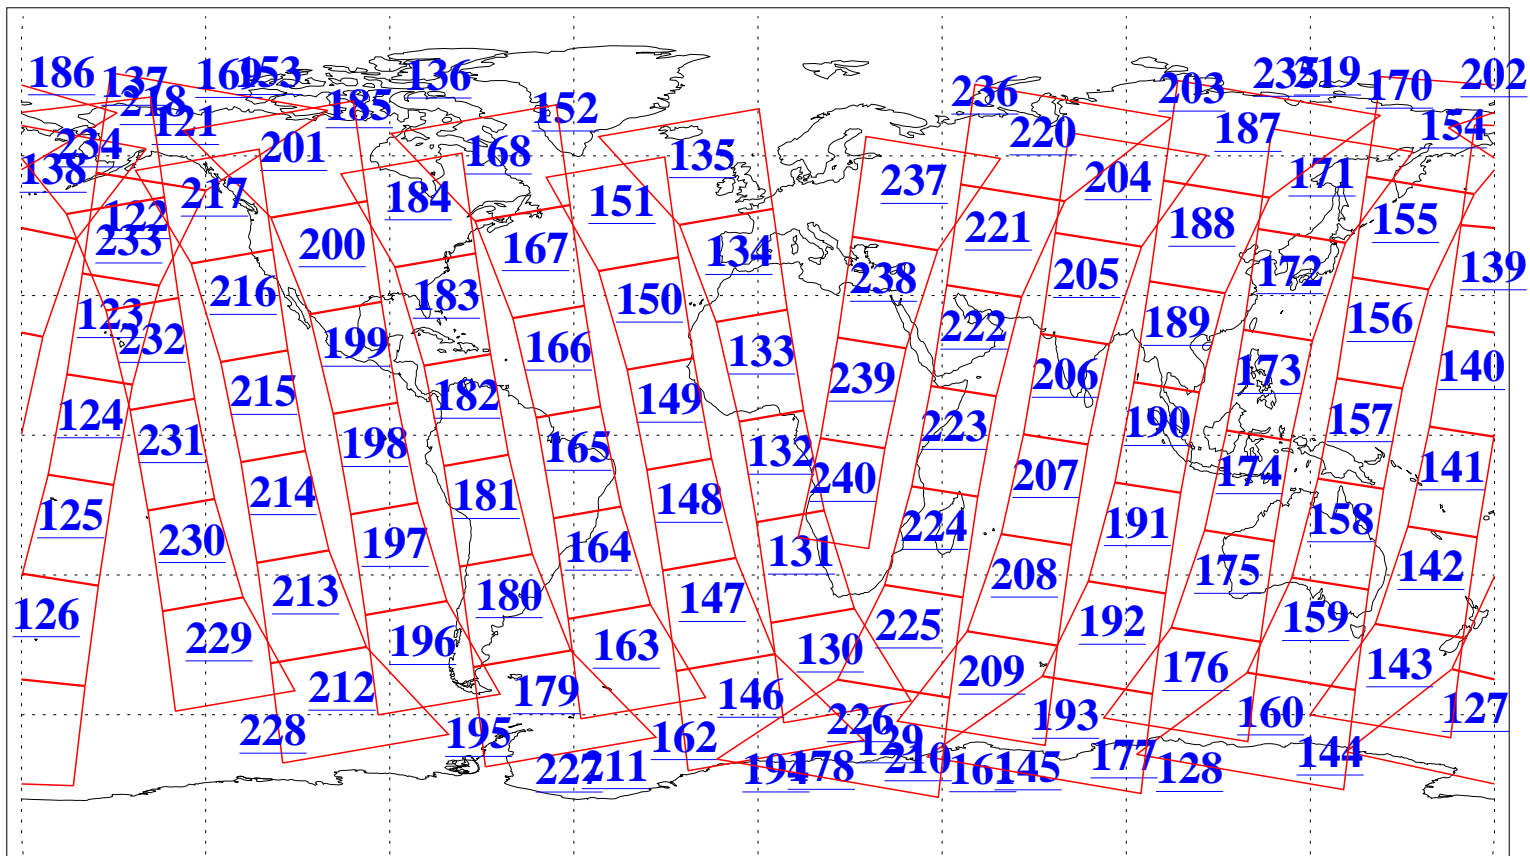

L1B Availability  
AMSU Granules: 240  
HSB Granules: 0  
AIRS Granules: 240

11 Apr 2006  
DoY 101  
Aqua Day 1438  
Granules: 1 to 120

Granules: 121 to 240

Legend: AMSU Available, HSB Available, AIRS Available

L1B Availability  
AMSU Granules: 240  
HSB Granules: 0  
AIRS Granules: 240

11 Apr 2006  
DoY 101  
Aqua Day 1438  
Ascending Granules

Descending Granules

Legend: AMSU Available, HSB Available, AIRS Available

L1B Availability  
 AMSU Granules: 240  
 HSB Granules: 0  
 AIRS Granules: 240

11 Apr 2006  
 DoY 101  
 Aqua Day 1438

Northern Hemisphere Granules

Southern Hemisphere Granules

Legend: AMSU Available, HSB Available, AIRS Available