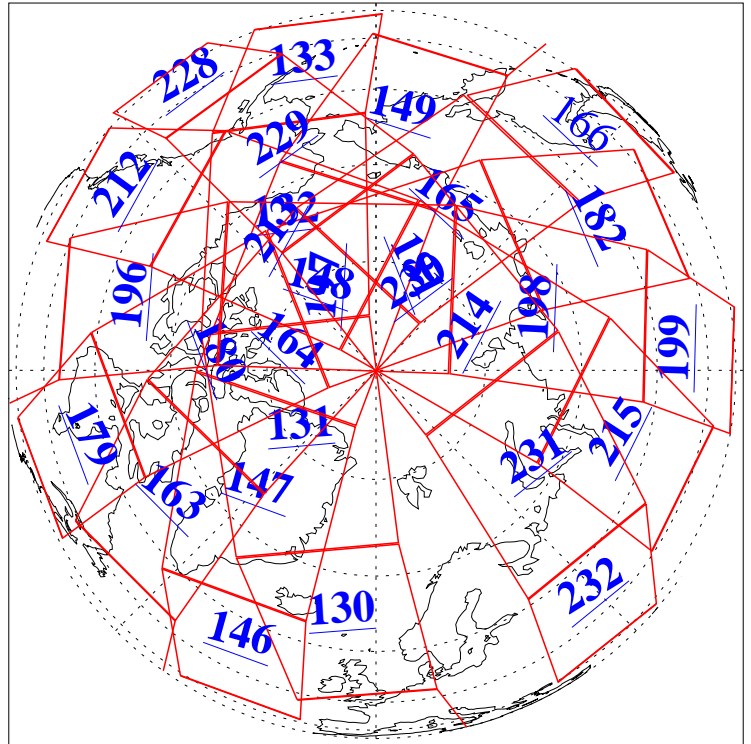

L1B Availability
AMSU Granules: 240
HSB Granules: 0
AIRS Granules: 236

8 Apr 2006
DoY 98
Aqua Day 1435
Granules: 1 to 120

Granules: 121 to 240

Legend: AMSU Available, HSB Available, AIRS Available

L1B Availability
AMSU Granules: 240
HSB Granules: 0
AIRS Granules: 236

8 Apr 2006
DoY 98
Aqua Day 1435
Ascending Granules

Descending Granules

Legend: AMSU Available, HSB Available, AIRS Available

L1B Availability
 AMSU Granules: 240
 HSB Granules: 0
 AIRS Granules: 236

8 Apr 2006
 DoY 98
 Aqua Day 1435

Northern Hemisphere Granules

Southern Hemisphere Granules

Legend: AMSU Available, HSB Available, AIRS Available