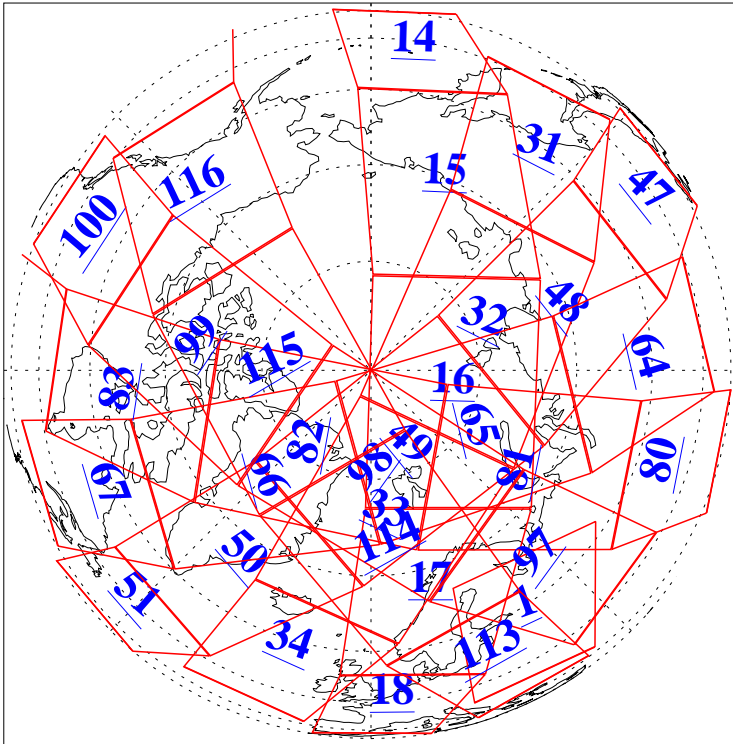

L1B Availability
AMSU Granules: 240
HSB Granules: 0
AIRS Granules: 236

8 Apr 2006
DoY 98
Aqua Day 1435
Granules: 1 to 120

Granules: 121 to 240

Legend: AMSU Available, HSB Available, AIRS Available

L1B Availability
AMSU Granules: 240
HSB Granules: 0
AIRS Granules: 236

8 Apr 2006
DoY 98
Aqua Day 1435
Ascending Granules

Descending Granules

Legend: AMSU Available, HSB Available, AIRS Available

L1B Availability
 AMSU Granules: 240
 HSB Granules: 0
 AIRS Granules: 236

8 Apr 2006
 DoY 98
 Aqua Day 1435

Northern Hemisphere Granules

Southern Hemisphere Granules

Legend: AMSU Available, HSB Available, AIRS Available