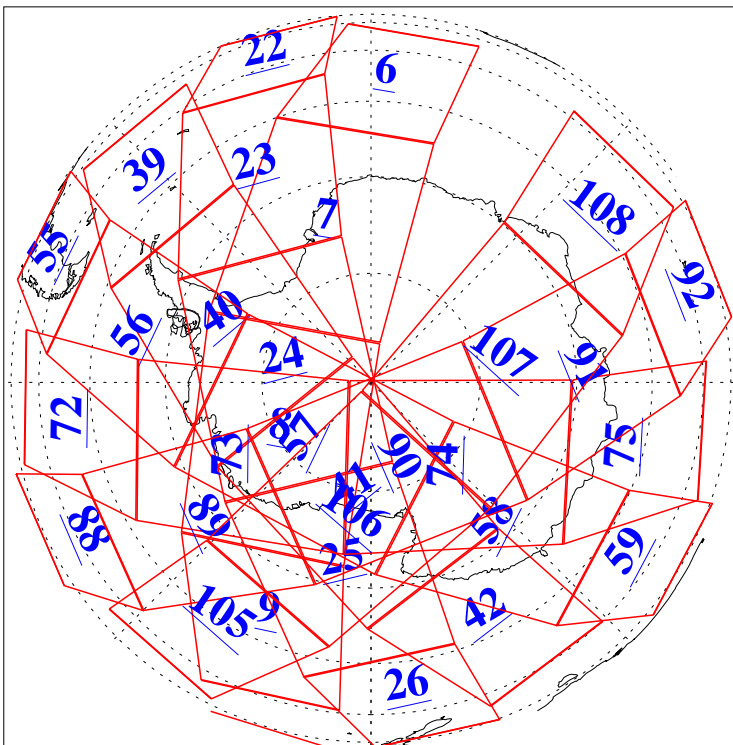

L1B Availability
AMSU Granules: 240
HSB Granules: 0
AIRS Granules: 236

8 Apr 2006
DoY 98
Aqua Day 1435
Granules: 1 to 120

Granules: 121 to 240

Legend: AMSU Available, HSB Available, AIRS Available

L1B Availability
AMSU Granules: 240
HSB Granules: 0
AIRS Granules: 236

8 Apr 2006
DoY 98
Aqua Day 1435
Ascending Granules

Descending Granules

Legend: AMSU Available, HSB Available, AIRS Available

L1B Availability
 AMSU Granules: 240
 HSB Granules: 0
 AIRS Granules: 236

8 Apr 2006
 DoY 98
 Aqua Day 1435

Northern Hemisphere Granules

Southern Hemisphere Granules

Legend: AMSU Available, HSB Available, AIRS Available