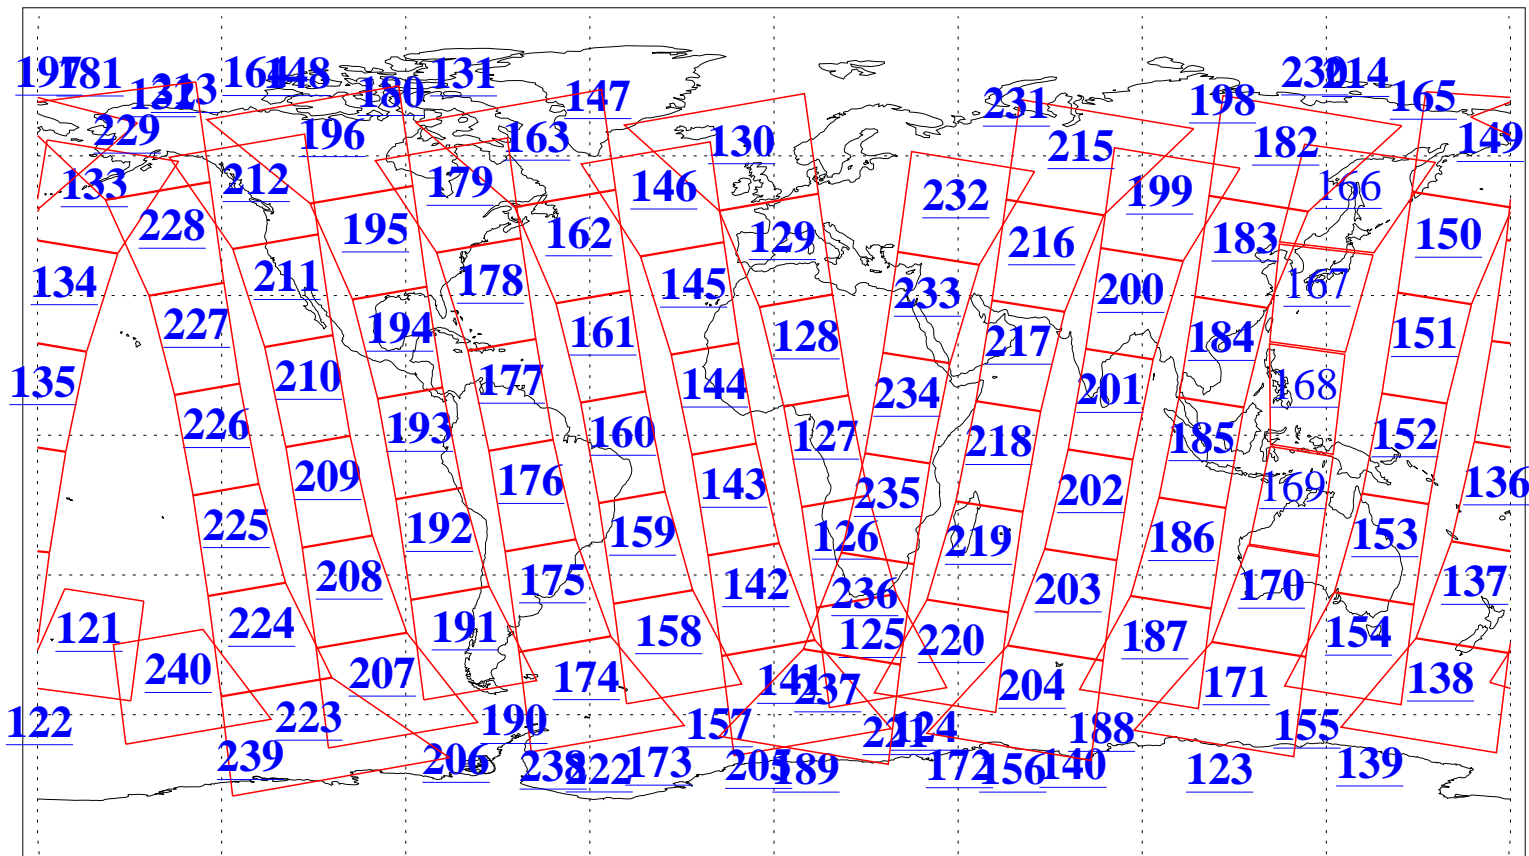

L1B Availability
AMSU Granules: 240
HSB Granules: 0
AIRS Granules: 236

8 Apr 2006
DoY 98
Aqua Day 1435
Granules: 1 to 120

Granules: 121 to 240

Legend: AMSU Available, HSB Available, AIRS Available

L1B Availability
AMSU Granules: 240
HSB Granules: 0
AIRS Granules: 236

8 Apr 2006
DoY 98
Aqua Day 1435
Ascending Granules

Descending Granules

Legend: AMSU Available, HSB Available, AIRS Available

L1B Availability
 AMSU Granules: 240
 HSB Granules: 0
 AIRS Granules: 236

8 Apr 2006
 DoY 98
 Aqua Day 1435

Northern Hemisphere Granules

Southern Hemisphere Granules

Legend: AMSU Available, HSB Available, AIRS Available