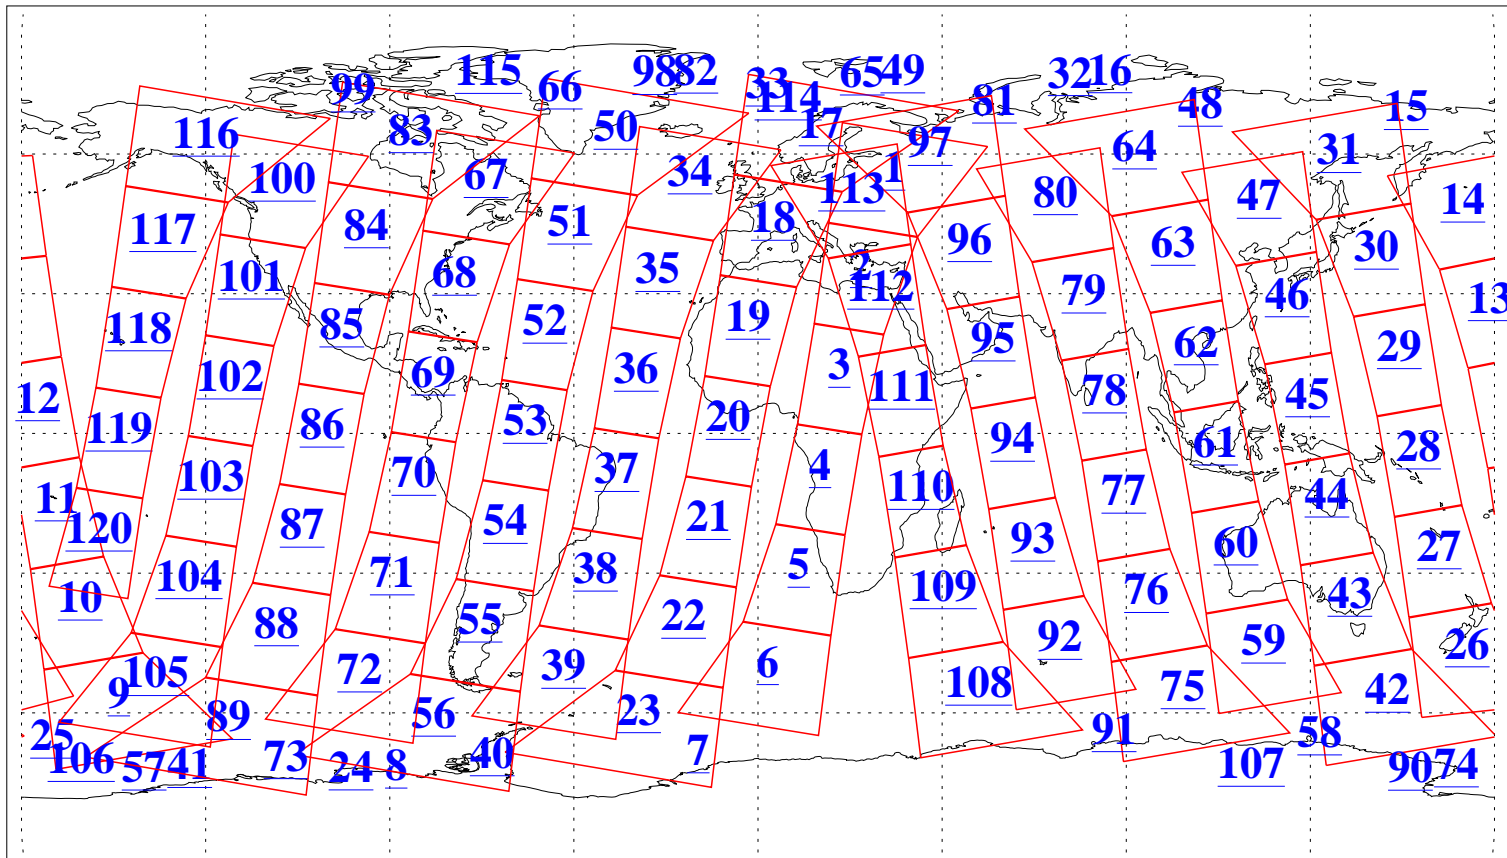

L1B Availability
AMSU Granules: 240
HSB Granules: 0
AIRS Granules: 236

8 Apr 2006
DoY 98
Aqua Day 1435
Granules: 1 to 120

Granules: 121 to 240

Legend: AMSU Available, HSB Available, AIRS Available

L1B Availability
AMSU Granules: 240
HSB Granules: 0
AIRS Granules: 236

8 Apr 2006
DoY 98
Aqua Day 1435
Ascending Granules

Descending Granules

Legend: AMSU Available, HSB Available, AIRS Available

L1B Availability
 AMSU Granules: 240
 HSB Granules: 0
 AIRS Granules: 236

8 Apr 2006
 DoY 98
 Aqua Day 1435

Northern Hemisphere Granules

Southern Hemisphere Granules

Legend: AMSU Available, HSB Available, AIRS Available