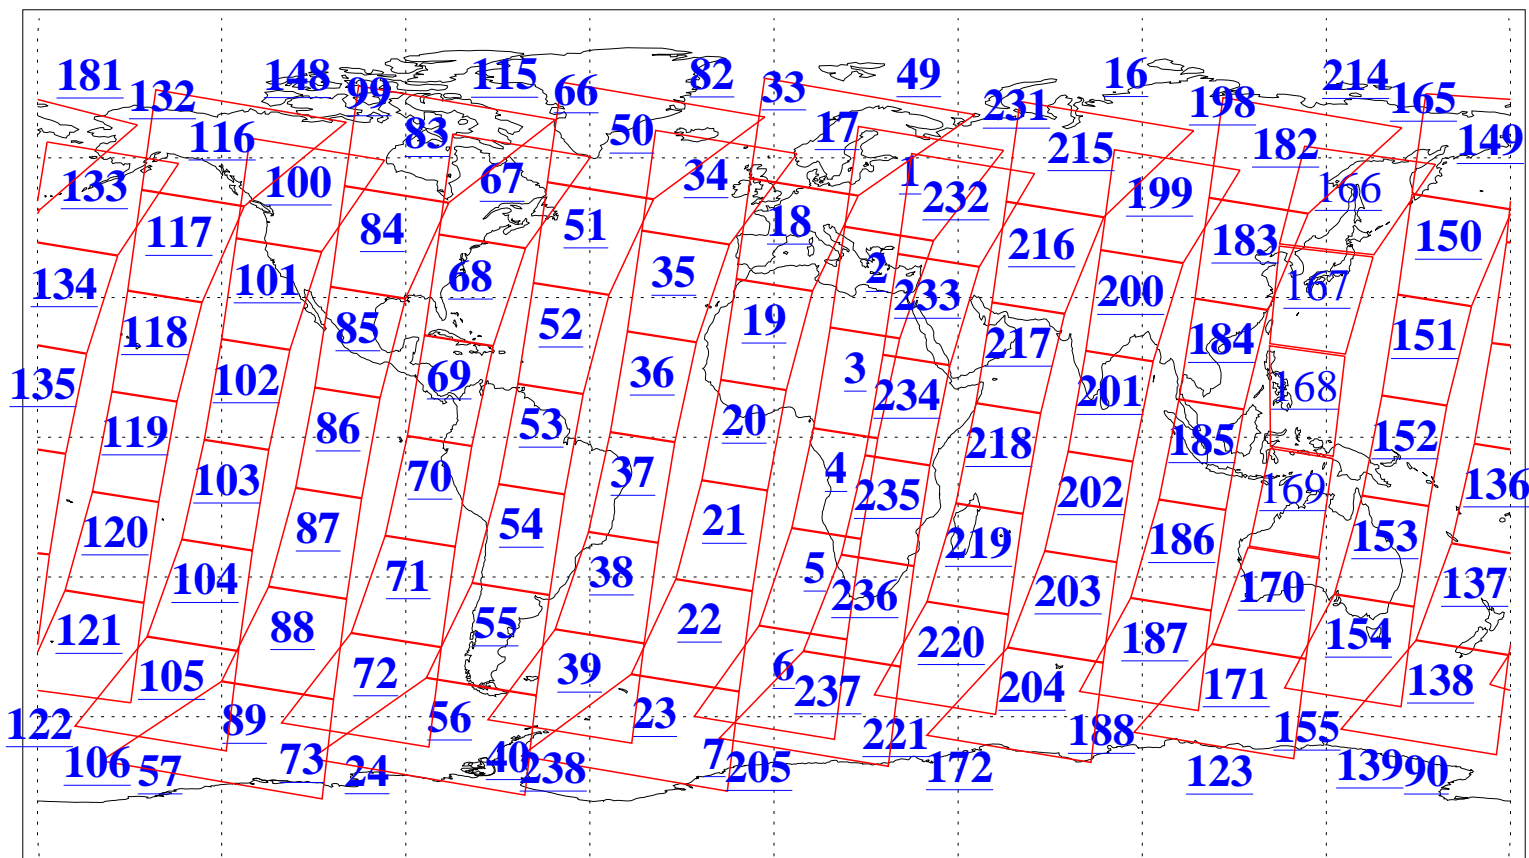

L1B Availability
AMSU Granules: 240
HSB Granules: 0
AIRS Granules: 236

8 Apr 2006
DoY 98
Aqua Day 1435
Granules: 1 to 120

Granules: 121 to 240

Legend: AMSU Available, HSB Available, AIRS Available

L1B Availability
AMSU Granules: 240
HSB Granules: 0
AIRS Granules: 236

8 Apr 2006
DoY 98
Aqua Day 1435
Ascending Granules

Descending Granules

Legend: AMSU Available, HSB Available, AIRS Available

L1B Availability
 AMSU Granules: 240
 HSB Granules: 0
 AIRS Granules: 236

8 Apr 2006
 DoY 98
 Aqua Day 1435

Northern Hemisphere Granules

Southern Hemisphere Granules

Legend: AMSU Available, HSB Available, AIRS Available