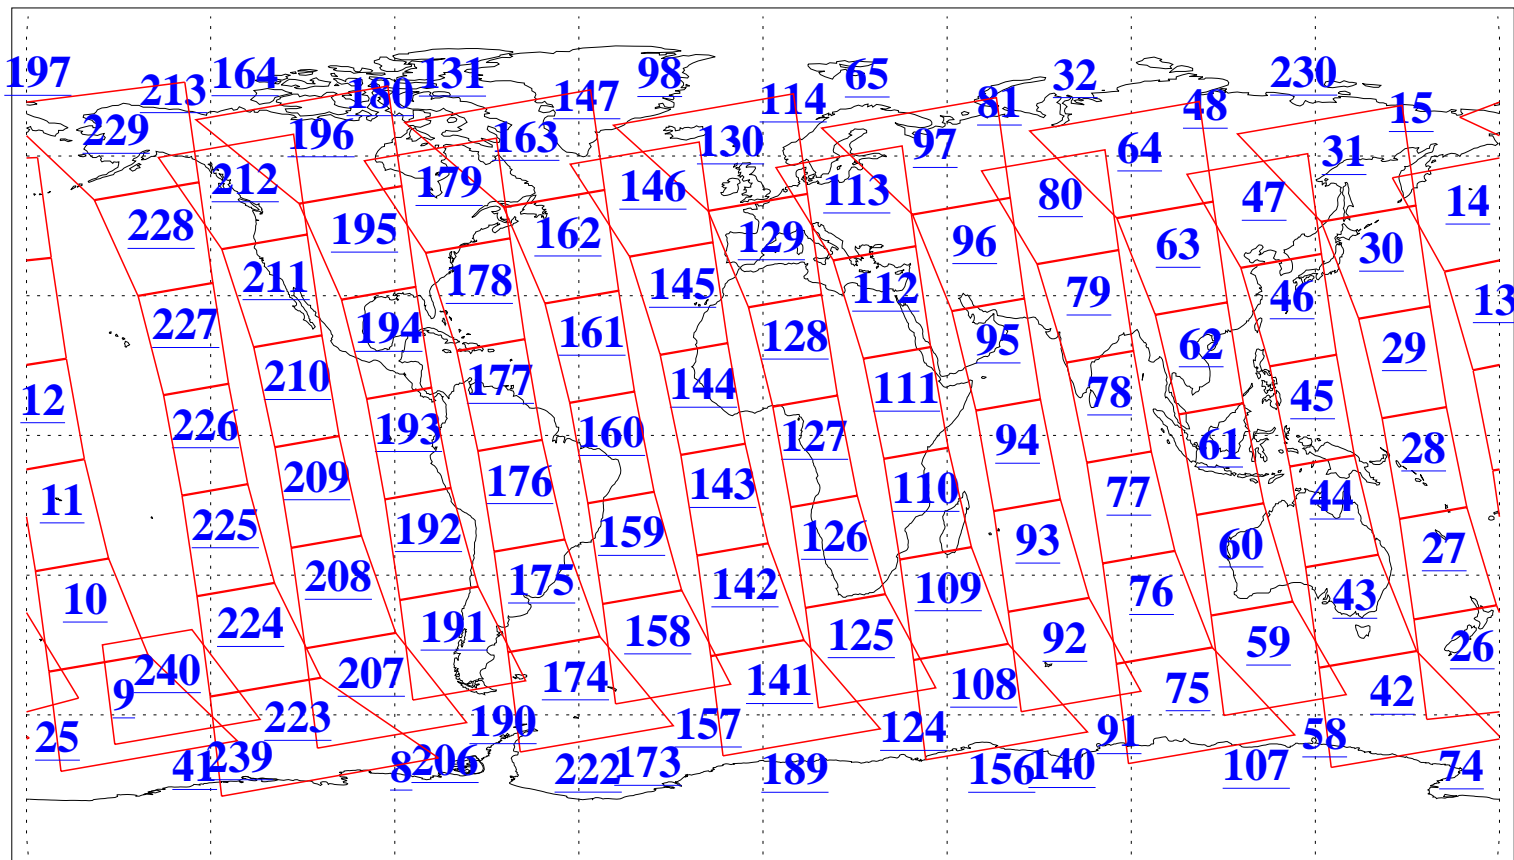

L1B Availability
AMSU Granules: 240
HSB Granules: 0
AIRS Granules: 236

8 Apr 2006
DoY 98
Aqua Day 1435
Granules: 1 to 120

Granules: 121 to 240

Legend: AMSU Available, HSB Available, AIRS Available

L1B Availability
AMSU Granules: 240
HSB Granules: 0
AIRS Granules: 236

8 Apr 2006
DoY 98
Aqua Day 1435
Ascending Granules

Descending Granules

Legend: AMSU Available, HSB Available, AIRS Available

L1B Availability
 AMSU Granules: 240
 HSB Granules: 0
 AIRS Granules: 236

8 Apr 2006
 DoY 98
 Aqua Day 1435

Northern Hemisphere Granules

Southern Hemisphere Granules

Legend: AMSU Available, HSB Available, AIRS Available