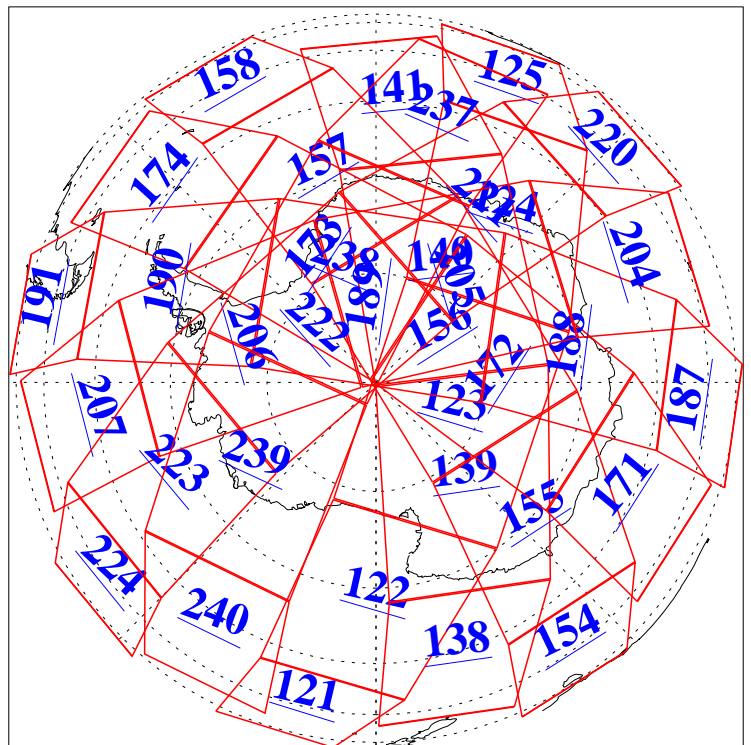

L1B Availability
AMSU Granules: 240
HSB Granules: 0
AIRS Granules: 236

8 Apr 2006
DoY 98
Aqua Day 1435
Granules: 1 to 120

Granules: 121 to 240

Legend: AMSU Available, HSB Available, AIRS Available

L1B Availability
AMSU Granules: 240
HSB Granules: 0
AIRS Granules: 236

8 Apr 2006
DoY 98
Aqua Day 1435
Ascending Granules

Descending Granules

Legend: AMSU Available, HSB Available, AIRS Available

L1B Availability
 AMSU Granules: 240
 HSB Granules: 0
 AIRS Granules: 236

8 Apr 2006
 DoY 98
 Aqua Day 1435

Northern Hemisphere Granules

Southern Hemisphere Granules

Legend: AMSU Available, HSB Available, AIRS Available