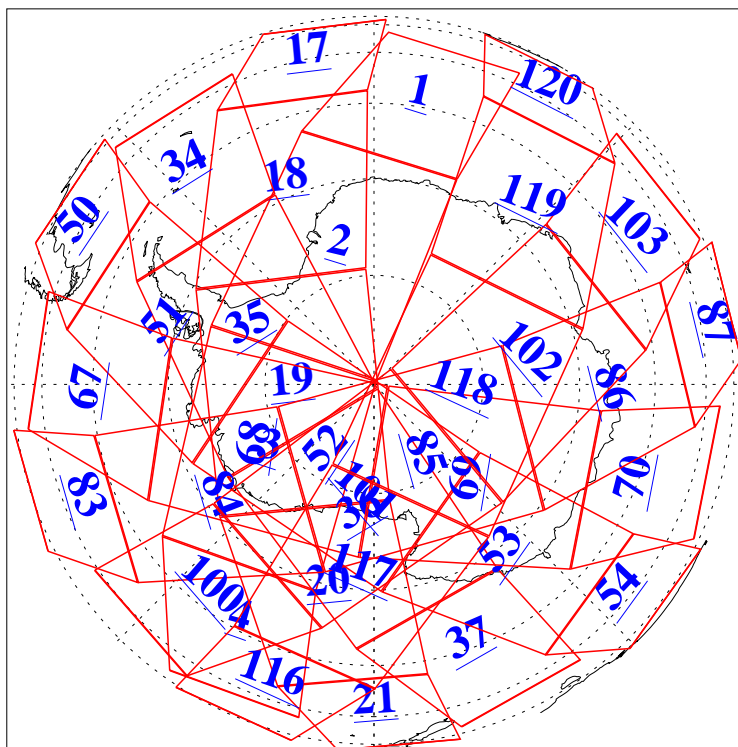

L1B Availability  
AMSU Granules: 240  
HSB Granules: 0  
AIRS Granules: 240

5 Apr 2006  
DoY 95  
Aqua Day 1432  
Granules: 1 to 120

Granules: 121 to 240

Legend: AMSU Available, HSB Available, AIRS Available

L1B Availability  
AMSU Granules: 240  
HSB Granules: 0  
AIRS Granules: 240

5 Apr 2006  
DoY 95  
Aqua Day 1432

Ascending Granules

Descending Granules

Legend: AMSU Available, HSB Available, AIRS Available

L1B Availability  
 AMSU Granules: 240  
 HSB Granules: 0  
 AIRS Granules: 240

5 Apr 2006  
 DoY 95  
 Aqua Day 1432

Northern Hemisphere Granules

Southern Hemisphere Granules

Legend: AMSU Available, HSB Available, AIRS Available