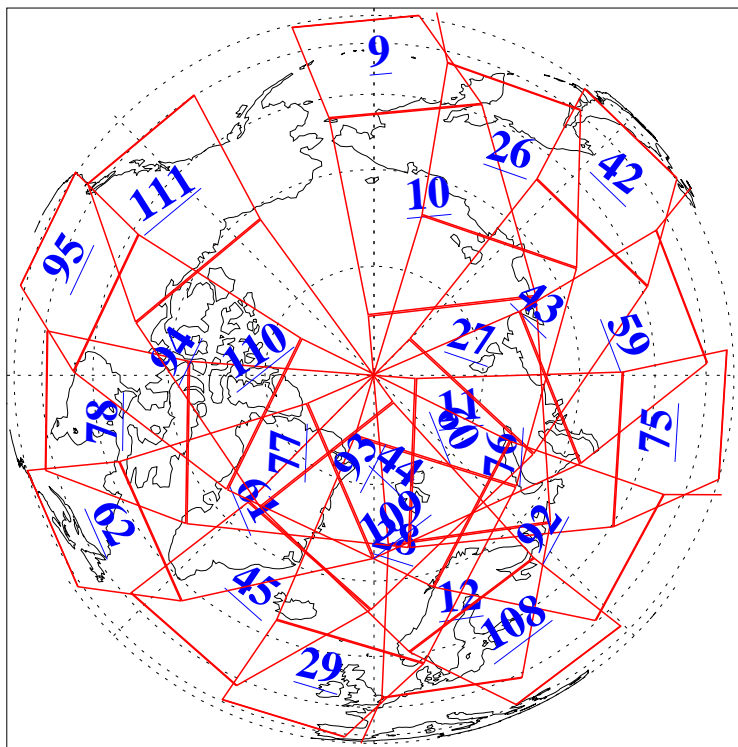

L1B Availability  
AMSU Granules: 240  
HSB Granules: 0  
AIRS Granules: 240

5 Apr 2006  
DoY 95  
Aqua Day 1432  
Granules: 1 to 120

Granules: 121 to 240

Legend: AMSU Available, HSB Available, AIRS Available

L1B Availability  
AMSU Granules: 240  
HSB Granules: 0  
AIRS Granules: 240

5 Apr 2006  
DoY 95  
Aqua Day 1432

Ascending Granules

Descending Granules

Legend: AMSU Available, HSB Available, AIRS Available

L1B Availability  
 AMSU Granules: 240  
 HSB Granules: 0  
 AIRS Granules: 240

5 Apr 2006  
 DoY 95  
 Aqua Day 1432

Northern Hemisphere Granules

Southern Hemisphere Granules

Legend: AMSU Available, HSB Available, AIRS Available