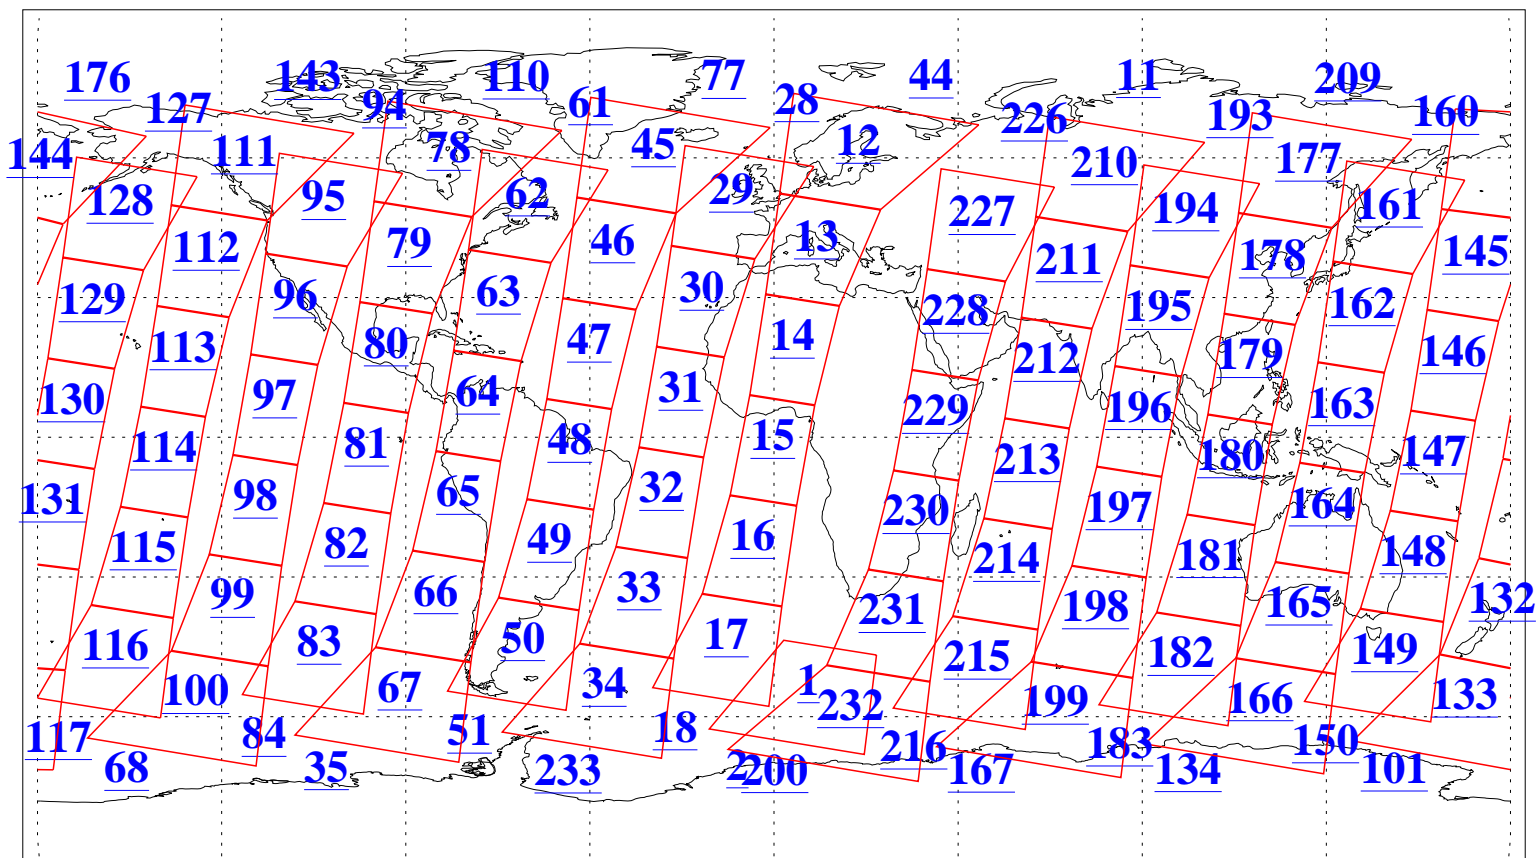

L1B Availability  
AMSU Granules: 240  
HSB Granules: 0  
AIRS Granules: 240

5 Apr 2006  
DoY 95  
Aqua Day 1432  
Granules: 1 to 120

Granules: 121 to 240

Legend: AMSU Available, HSB Available, AIRS Available

L1B Availability  
AMSU Granules: 240  
HSB Granules: 0  
AIRS Granules: 240

5 Apr 2006  
DoY 95  
Aqua Day 1432

Ascending Granules

Descending Granules

Legend: AMSU Available, HSB Available, AIRS Available

L1B Availability  
 AMSU Granules: 240  
 HSB Granules: 0  
 AIRS Granules: 240

5 Apr 2006  
 DoY 95  
 Aqua Day 1432

Northern Hemisphere Granules

Southern Hemisphere Granules

Legend: AMSU Available, HSB Available, AIRS Available