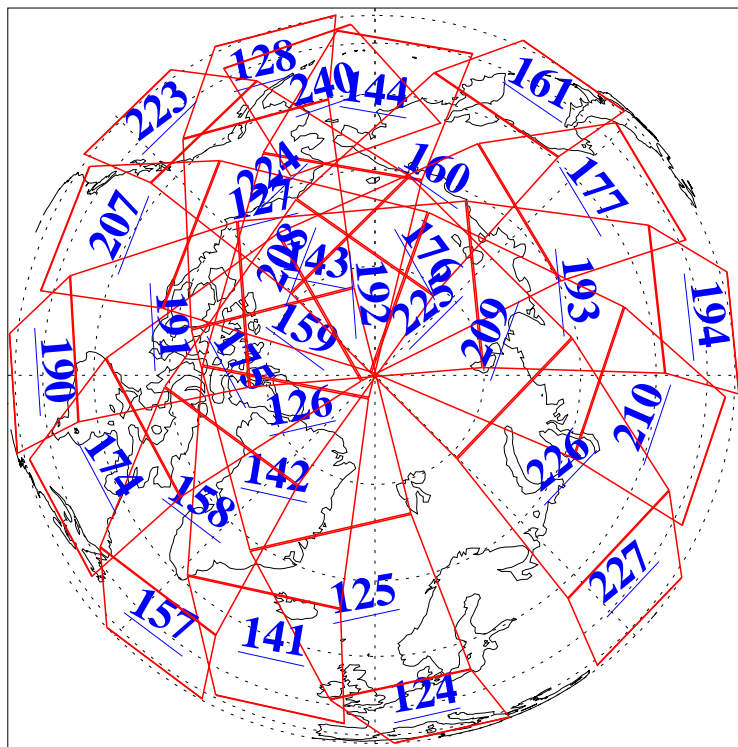

L1B Availability  
AMSU Granules: 240  
HSB Granules: 0  
AIRS Granules: 240

5 Apr 2006  
DoY 95  
Aqua Day 1432  
Granules: 1 to 120

Granules: 121 to 240

Legend: AMSU Available, HSB Available, AIRS Available

L1B Availability  
AMSU Granules: 240  
HSB Granules: 0  
AIRS Granules: 240

5 Apr 2006  
DoY 95  
Aqua Day 1432

Ascending Granules

Descending Granules

Legend: AMSU Available, HSB Available, AIRS Available

L1B Availability  
 AMSU Granules: 240  
 HSB Granules: 0  
 AIRS Granules: 240

5 Apr 2006  
 DoY 95  
 Aqua Day 1432

Northern Hemisphere Granules

Southern Hemisphere Granules

Legend: AMSU Available, HSB Available, AIRS Available