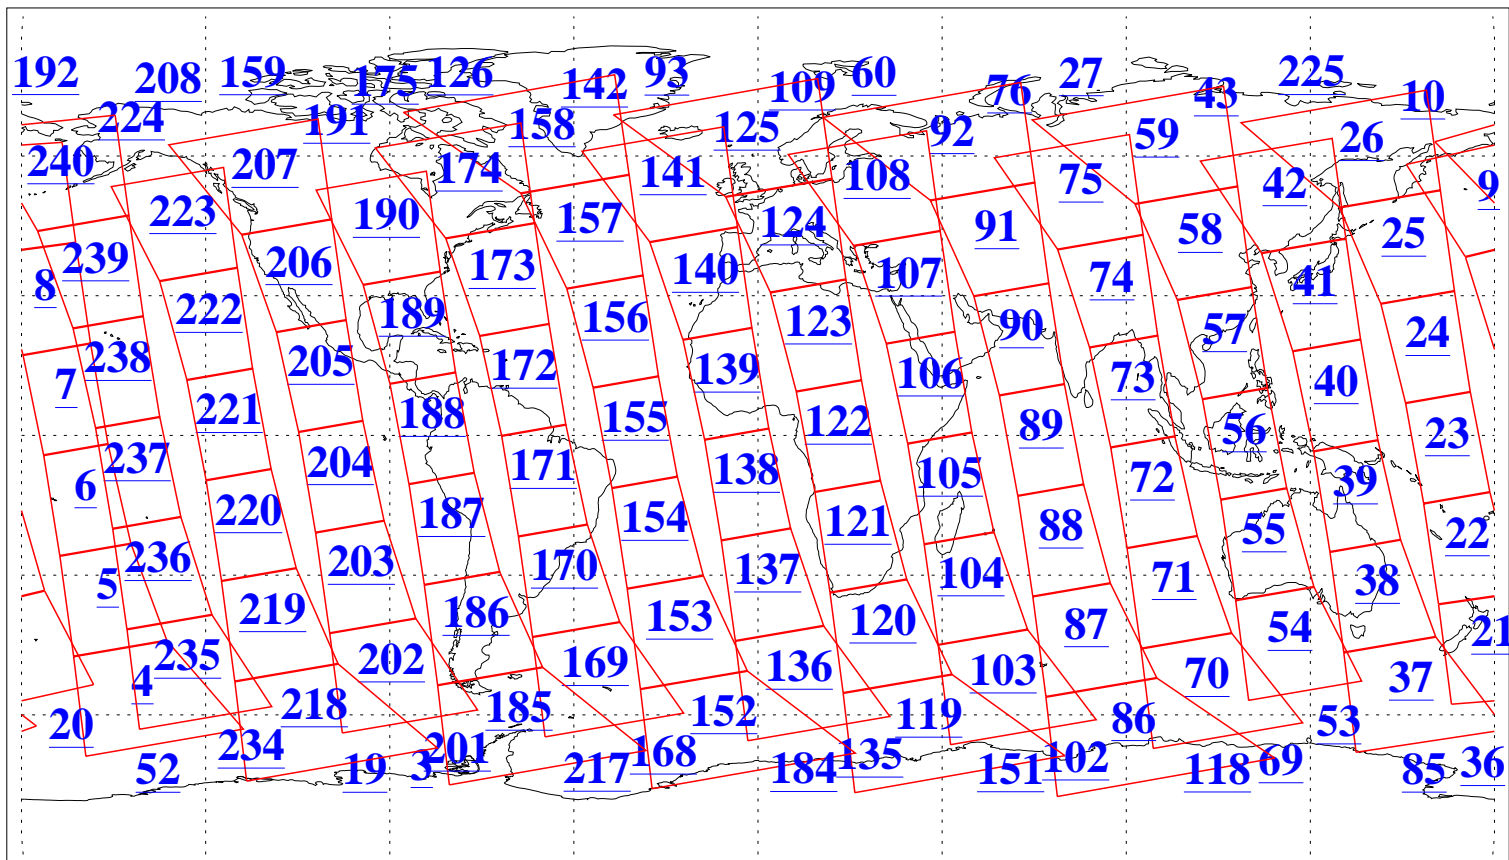

L1B Availability  
AMSU Granules: 240  
HSB Granules: 0  
AIRS Granules: 240

5 Apr 2006  
DoY 95  
Aqua Day 1432  
Granules: 1 to 120

Granules: 121 to 240

Legend: AMSU Available, HSB Available, AIRS Available

L1B Availability  
AMSU Granules: 240  
HSB Granules: 0  
AIRS Granules: 240

5 Apr 2006  
DoY 95  
Aqua Day 1432

Ascending Granules

Descending Granules

Legend: AMSU Available, HSB Available, AIRS Available

L1B Availability  
 AMSU Granules: 240  
 HSB Granules: 0  
 AIRS Granules: 240

5 Apr 2006  
 DoY 95  
 Aqua Day 1432

Northern Hemisphere Granules

Southern Hemisphere Granules

Legend: AMSU Available, HSB Available, AIRS Available