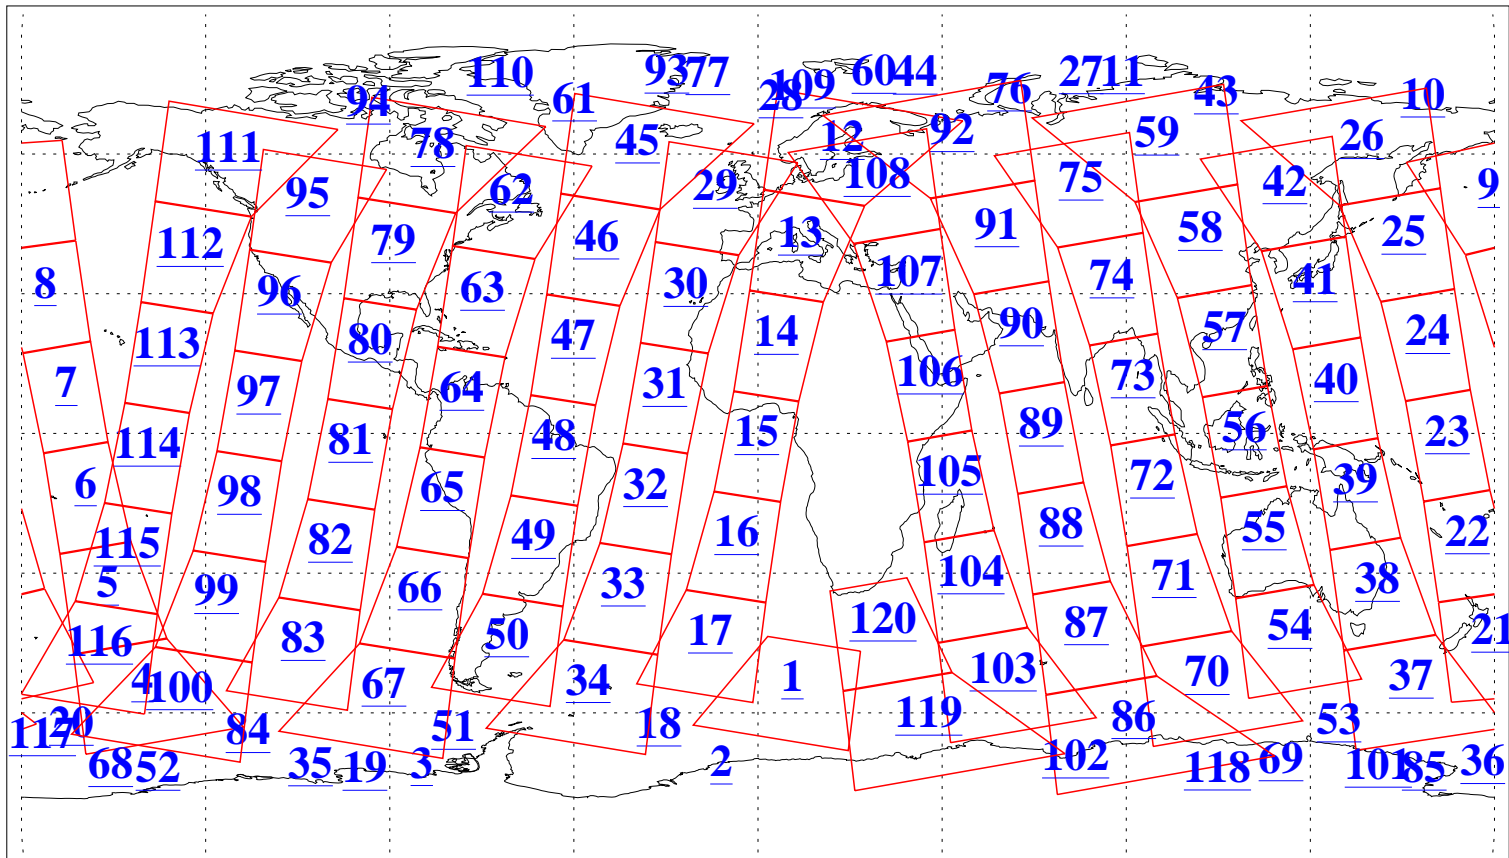

L1B Availability  
AMSU Granules: 240  
HSB Granules: 0  
AIRS Granules: 240

5 Apr 2006  
DoY 95  
Aqua Day 1432  
Granules: 1 to 120

Granules: 121 to 240

Legend: AMSU Available, HSB Available, AIRS Available

L1B Availability  
AMSU Granules: 240  
HSB Granules: 0  
AIRS Granules: 240

5 Apr 2006  
DoY 95  
Aqua Day 1432

Ascending Granules

Descending Granules

Legend: AMSU Available, HSB Available, AIRS Available

L1B Availability  
 AMSU Granules: 240  
 HSB Granules: 0  
 AIRS Granules: 240

5 Apr 2006  
 DoY 95  
 Aqua Day 1432

Northern Hemisphere Granules

Southern Hemisphere Granules

Legend: AMSU Available, HSB Available, AIRS Available