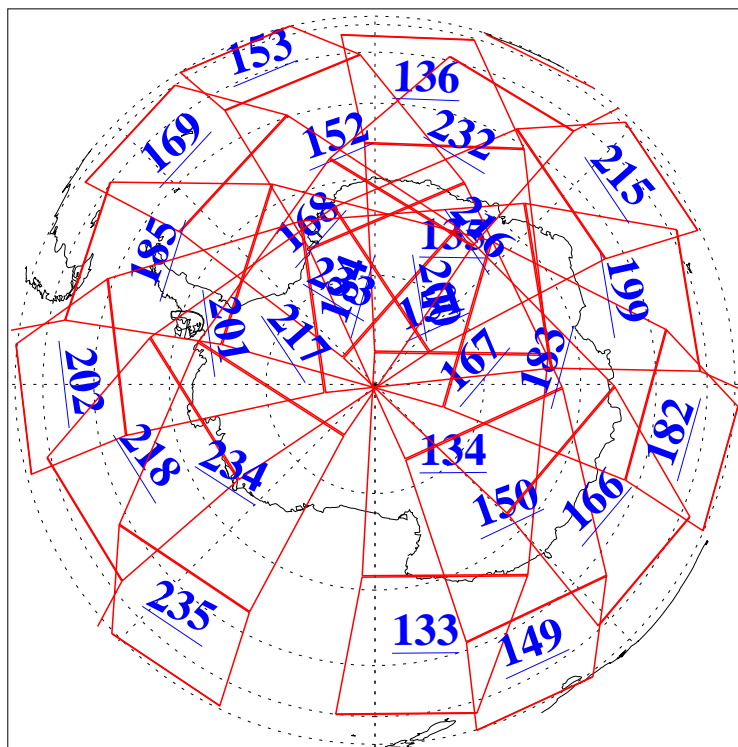

L1B Availability  
AMSU Granules: 240  
HSB Granules: 0  
AIRS Granules: 240

5 Apr 2006  
DoY 95  
Aqua Day 1432  
Granules: 1 to 120

Granules: 121 to 240

Legend: AMSU Available, HSB Available, AIRS Available

L1B Availability  
AMSU Granules: 240  
HSB Granules: 0  
AIRS Granules: 240

5 Apr 2006  
DoY 95  
Aqua Day 1432

Ascending Granules

Descending Granules

Legend: AMSU Available, HSB Available, AIRS Available

L1B Availability  
 AMSU Granules: 240  
 HSB Granules: 0  
 AIRS Granules: 240

5 Apr 2006  
 DoY 95  
 Aqua Day 1432

Northern Hemisphere Granules

Southern Hemisphere Granules

Legend: AMSU Available, HSB Available, AIRS Available