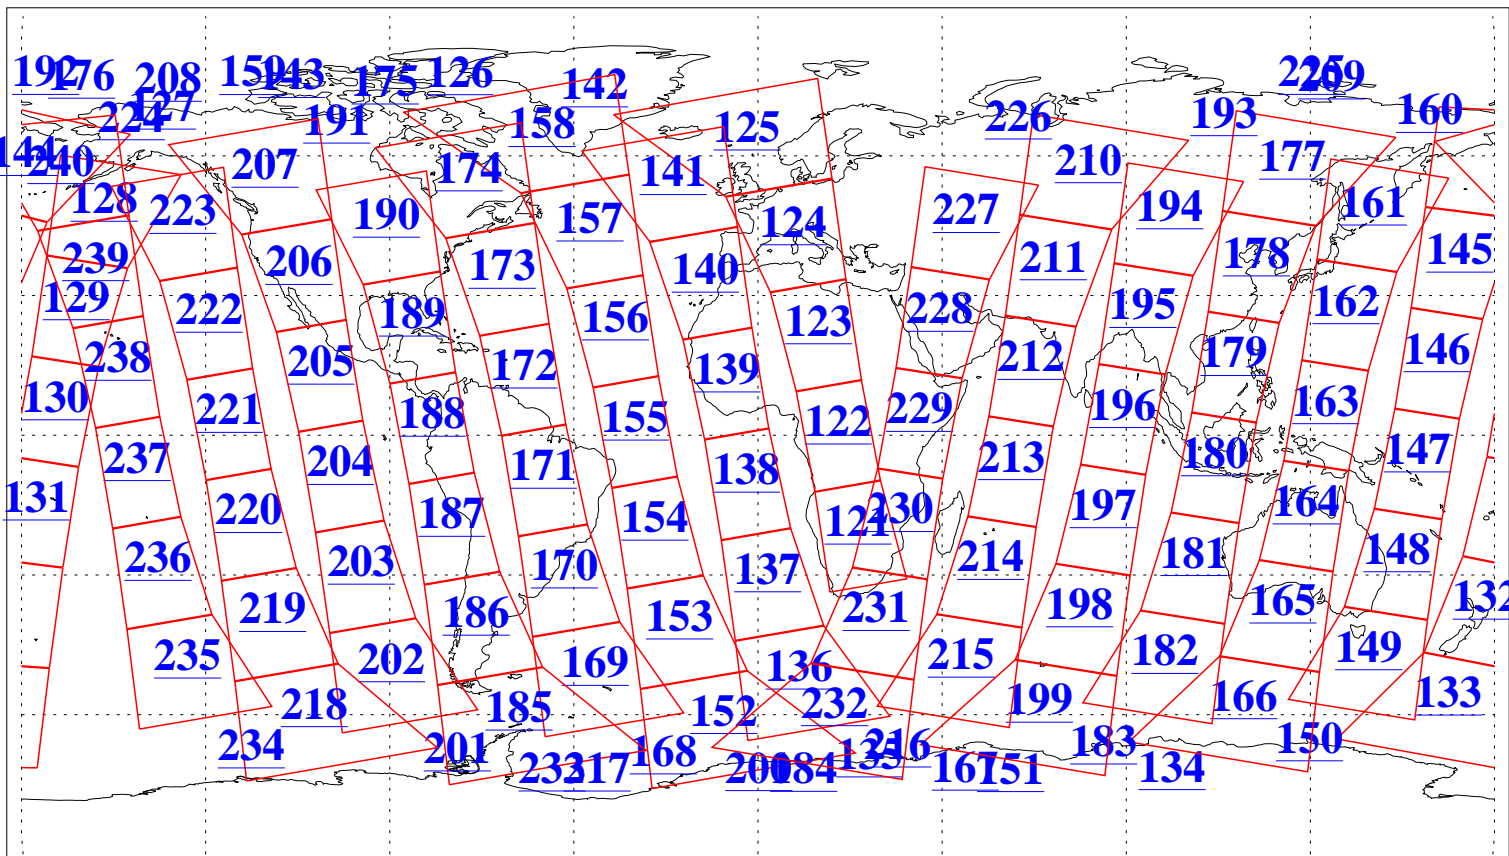

L1B Availability  
AMSU Granules: 240  
HSB Granules: 0  
AIRS Granules: 240

5 Apr 2006  
DoY 95  
Aqua Day 1432  
Granules: 1 to 120

Granules: 121 to 240

Legend: AMSU Available, HSB Available, AIRS Available

L1B Availability  
AMSU Granules: 240  
HSB Granules: 0  
AIRS Granules: 240

5 Apr 2006  
DoY 95  
Aqua Day 1432

Ascending Granules

Descending Granules

Legend: AMSU Available, HSB Available, AIRS Available

L1B Availability  
 AMSU Granules: 240  
 HSB Granules: 0  
 AIRS Granules: 240

5 Apr 2006  
 DoY 95  
 Aqua Day 1432

Northern Hemisphere Granules

Southern Hemisphere Granules

Legend: AMSU Available, HSB Available, AIRS Available