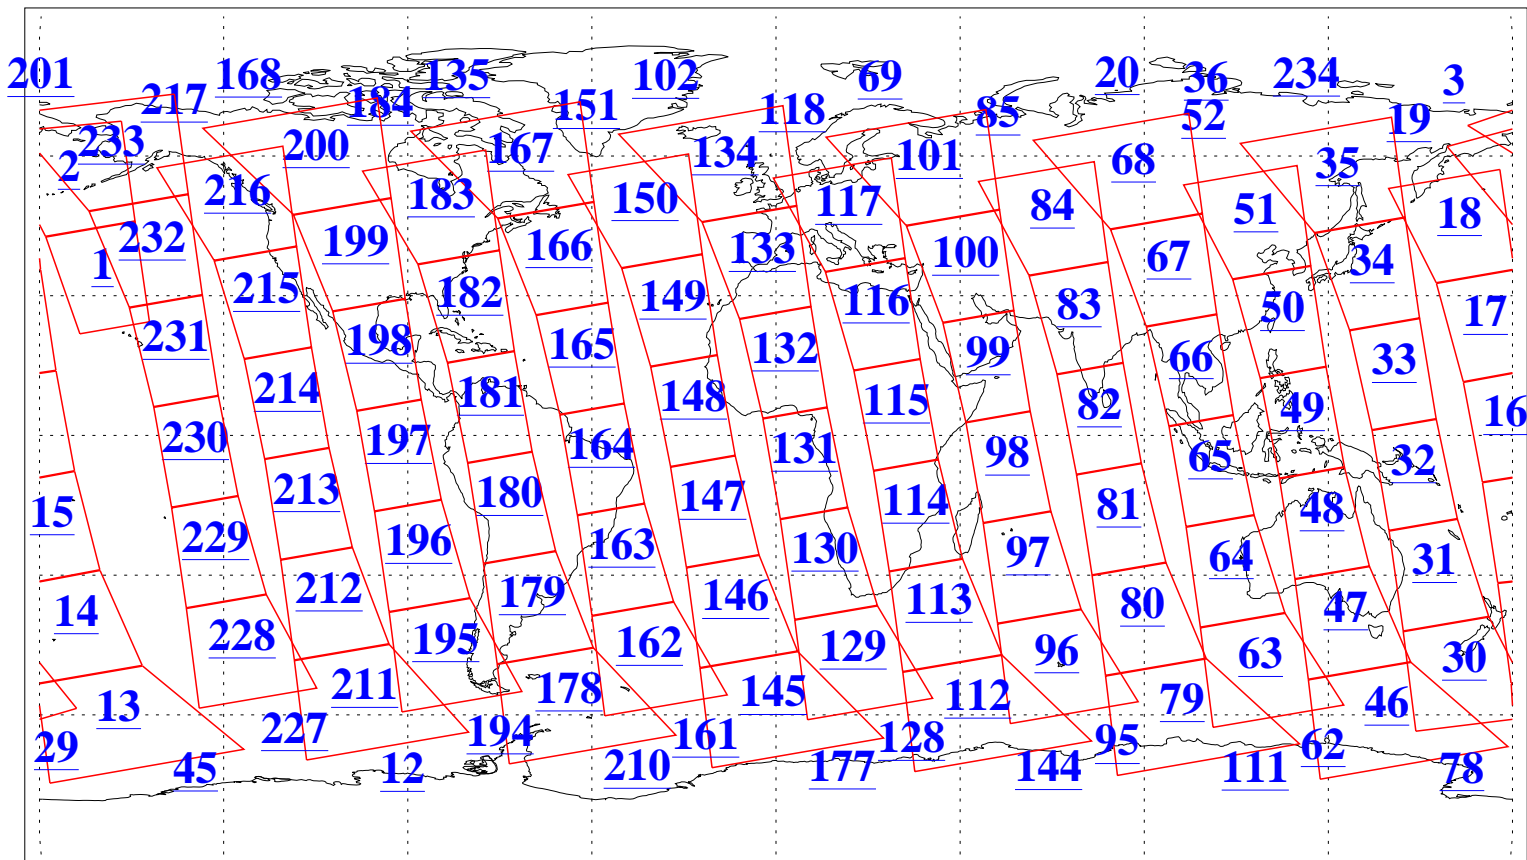

L1B Availability  
AMSU Granules: 240  
HSB Granules: 0  
AIRS Granules: 240

4 Apr 2006  
DoY 94  
Aqua Day 1431  
Granules: 1 to 120

Granules: 121 to 240

Legend: AMSU Available, HSB Available, AIRS Available

L1B Availability  
AMSU Granules: 240  
HSB Granules: 0  
AIRS Granules: 240

4 Apr 2006  
DoY 94  
Aqua Day 1431  
Ascending Granules

Descending Granules

Legend: AMSU Available, HSB Available, AIRS Available