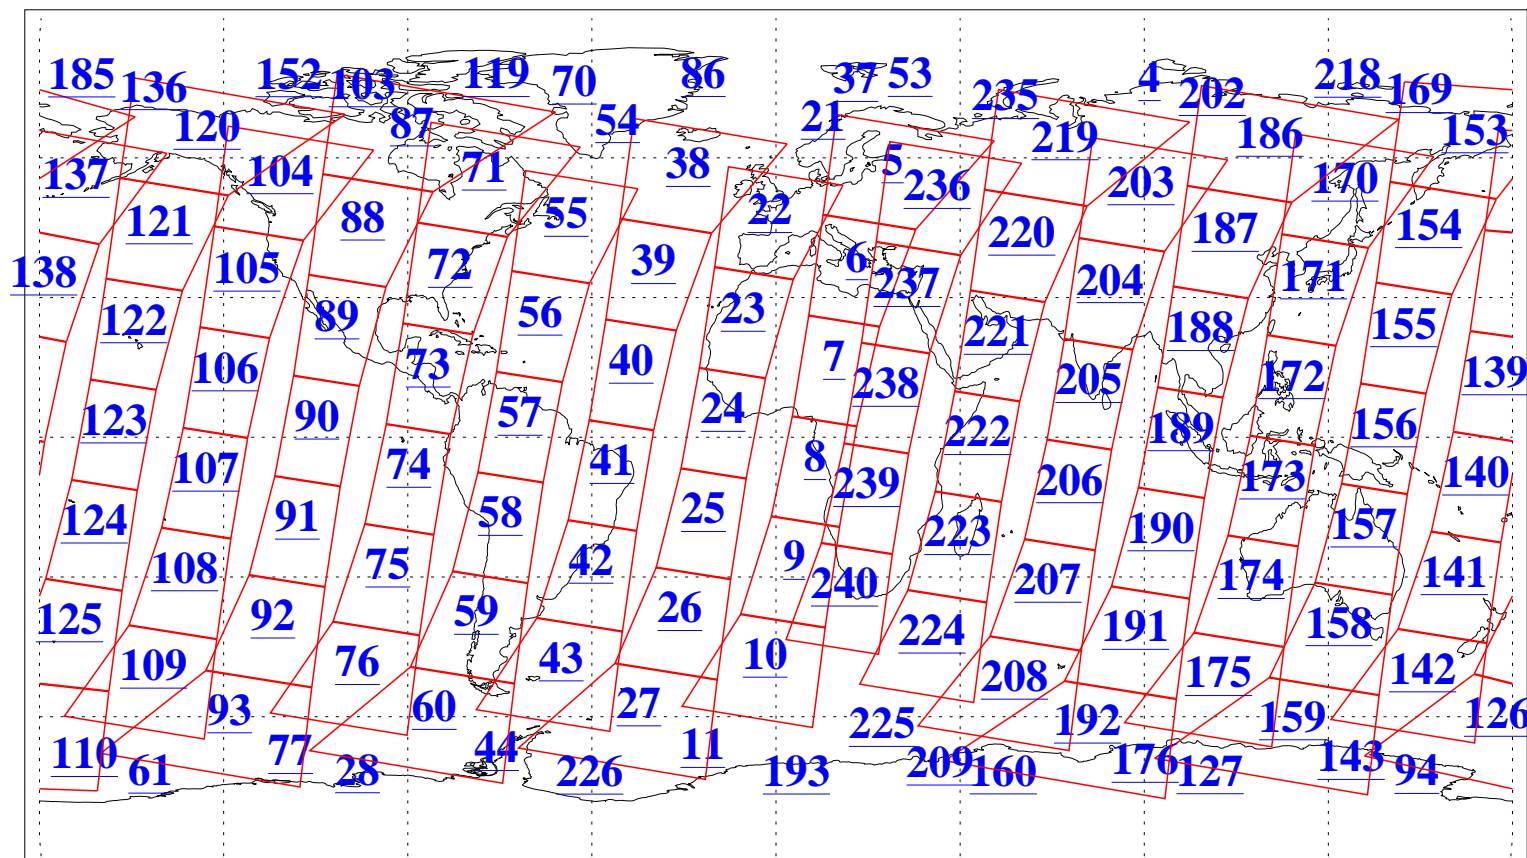

L1B Availability  
AMSU Granules: 240  
HSB Granules: 0  
AIRS Granules: 240

4 Apr 2006  
DoY 94  
Aqua Day 1431  
Granules: 1 to 120

Granules: 121 to 240

Legend: AMSU Available, HSB Available, AIRS Available

L1B Availability  
AMSU Granules: 240  
HSB Granules: 0  
AIRS Granules: 240

4 Apr 2006  
DoY 94  
Aqua Day 1431  
Ascending Granules

Descending Granules

Legend: AMSU Available, HSB Available, AIRS Available