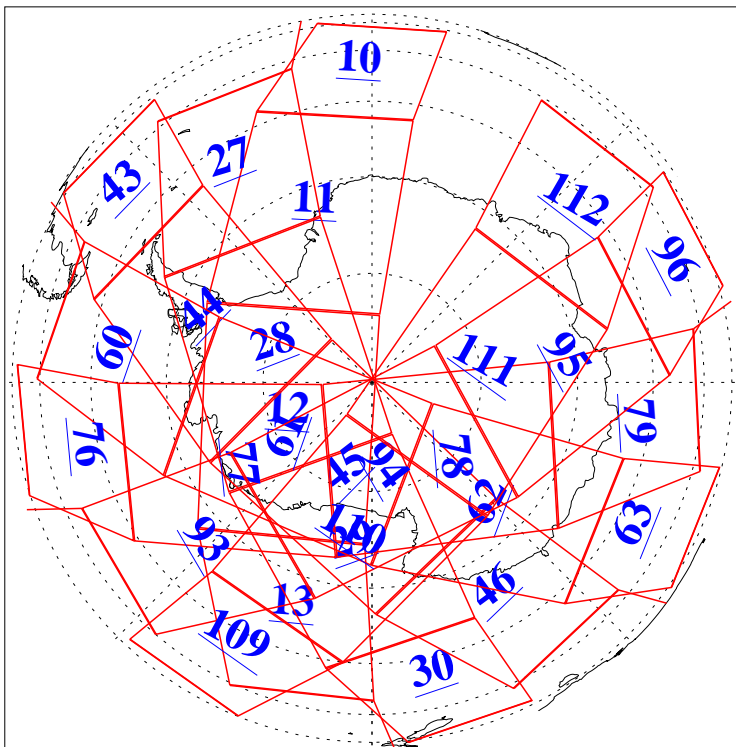

Legend: AMSU Available, HSB Available, AIRS Available