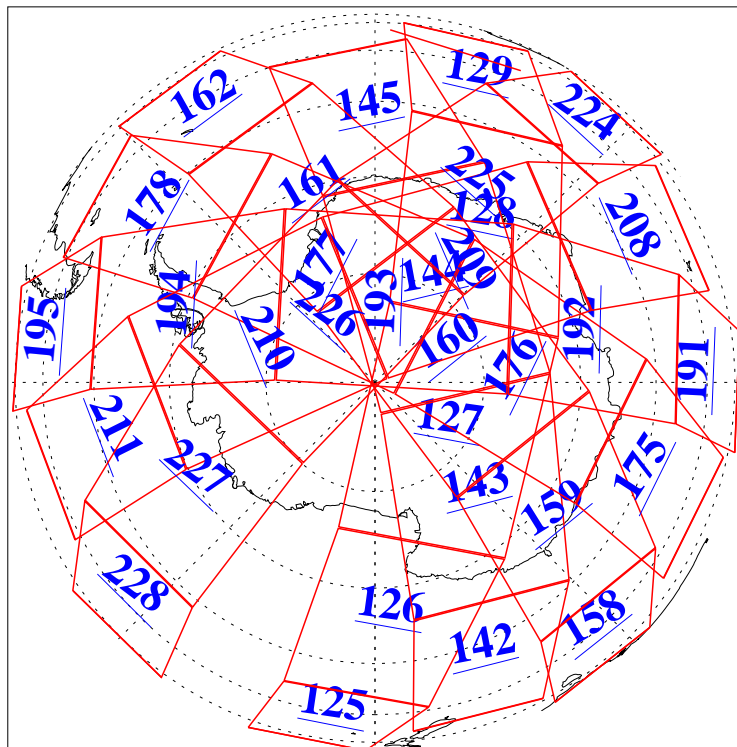

Legend: AMSU Available, HSB Available, AIRS Available