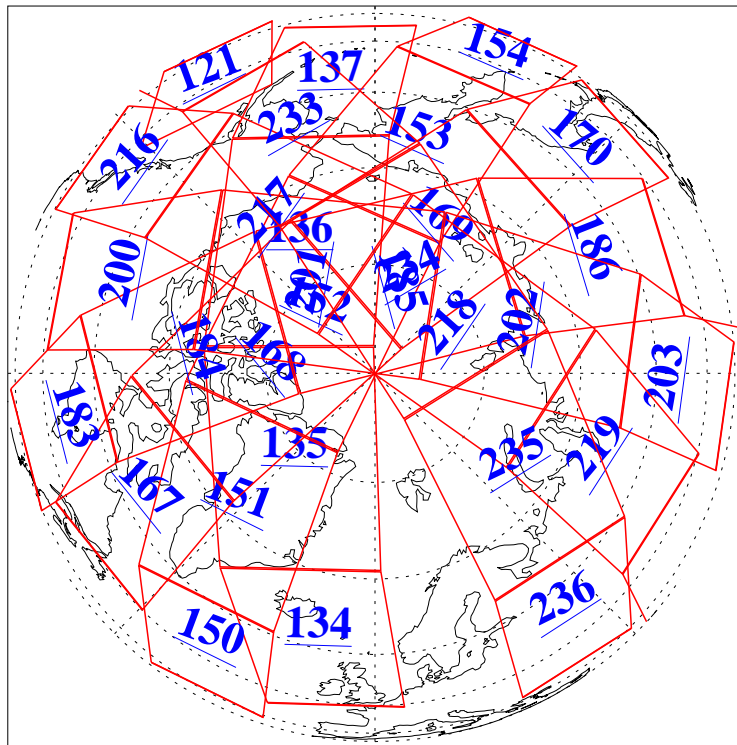

L1B Availability  
AMSU Granules: 240  
HSB Granules: 0  
AIRS Granules: 240

4 Apr 2006  
DoY 94  
Aqua Day 1431  
Granules: 1 to 120

Granules: 121 to 240

Legend: AMSU Available, HSB Available, AIRS Available

L1B Availability  
AMSU Granules: 240  
HSB Granules: 0  
AIRS Granules: 240

4 Apr 2006  
DoY 94  
Aqua Day 1431  
Ascending Granules

Descending Granules

Legend: AMSU Available, HSB Available, AIRS Available

### Northern Hemisphere Granules