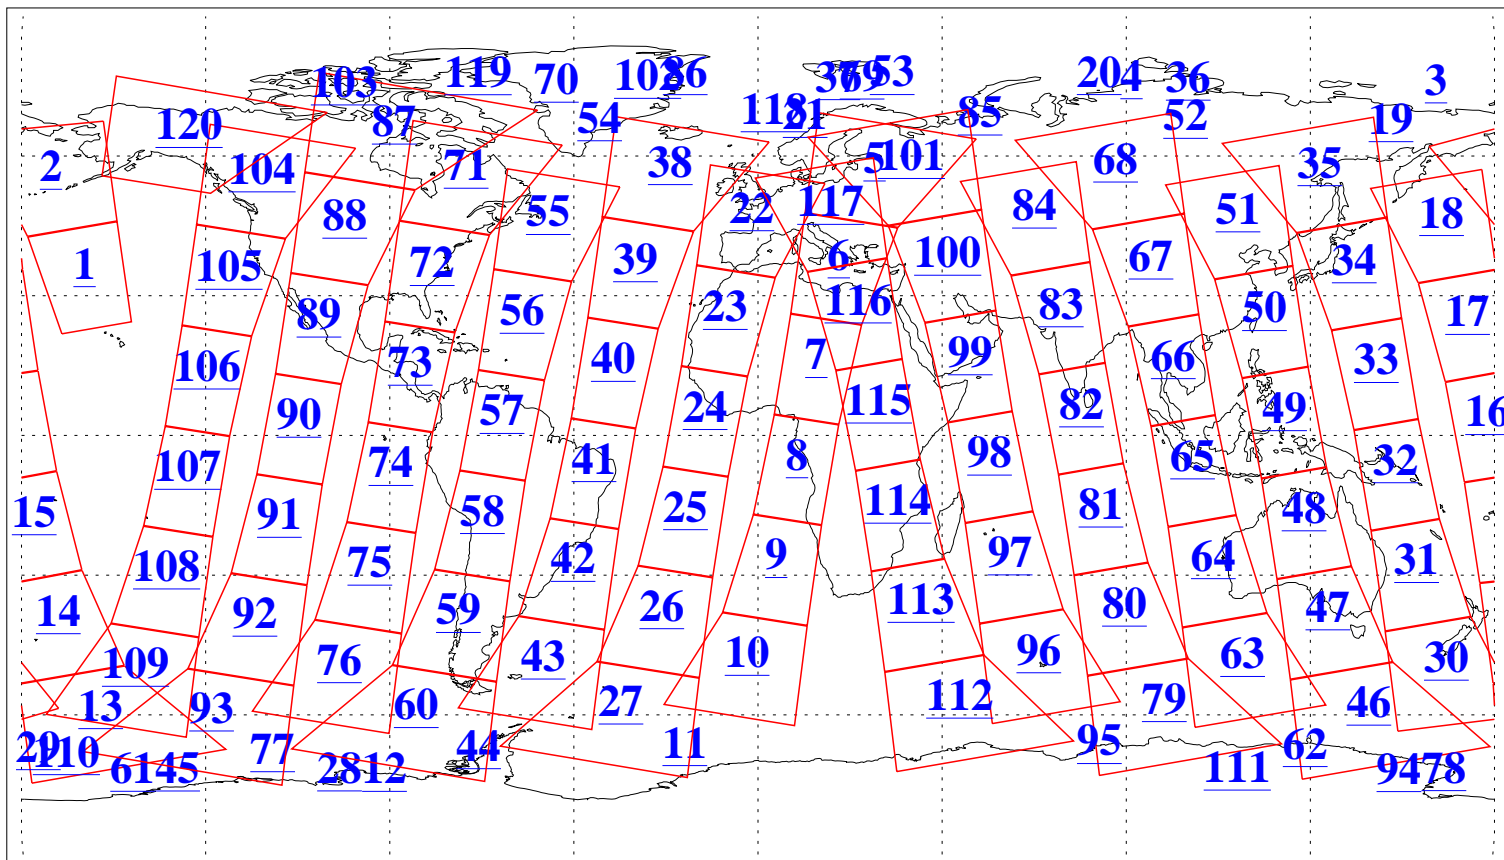

L1B Availability  
AMSU Granules: 240  
HSB Granules: 0  
AIRS Granules: 240

4 Apr 2006  
DoY 94  
Aqua Day 1431  
Granules: 1 to 120

Granules: 121 to 240

Legend: AMSU Available, HSB Available, AIRS Available

L1B Availability  
AMSU Granules: 240  
HSB Granules: 0  
AIRS Granules: 240

4 Apr 2006  
DoY 94  
Aqua Day 1431  
Ascending Granules

Descending Granules

Legend: AMSU Available, HSB Available, AIRS Available