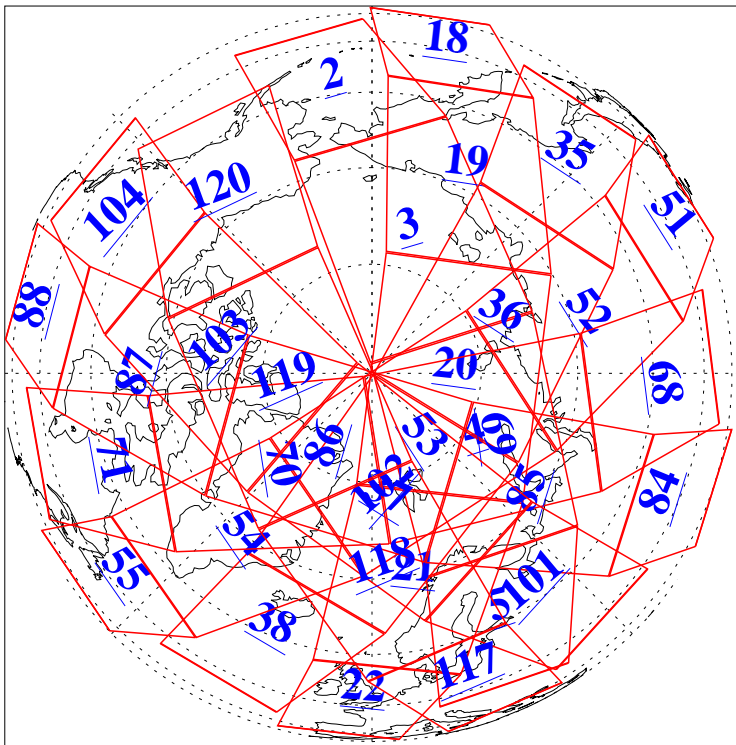

L1B Availability  
AMSU Granules: 240  
HSB Granules: 0  
AIRS Granules: 240

4 Apr 2006  
DoY 94  
Aqua Day 1431  
Granules: 1 to 120

Granules: 121 to 240

Legend: AMSU Available, HSB Available, AIRS Available

L1B Availability  
AMSU Granules: 240  
HSB Granules: 0  
AIRS Granules: 240

4 Apr 2006  
DoY 94  
Aqua Day 1431  
Ascending Granules

Descending Granules

Legend: AMSU Available, HSB Available, AIRS Available

### Northern Hemisphere Granules