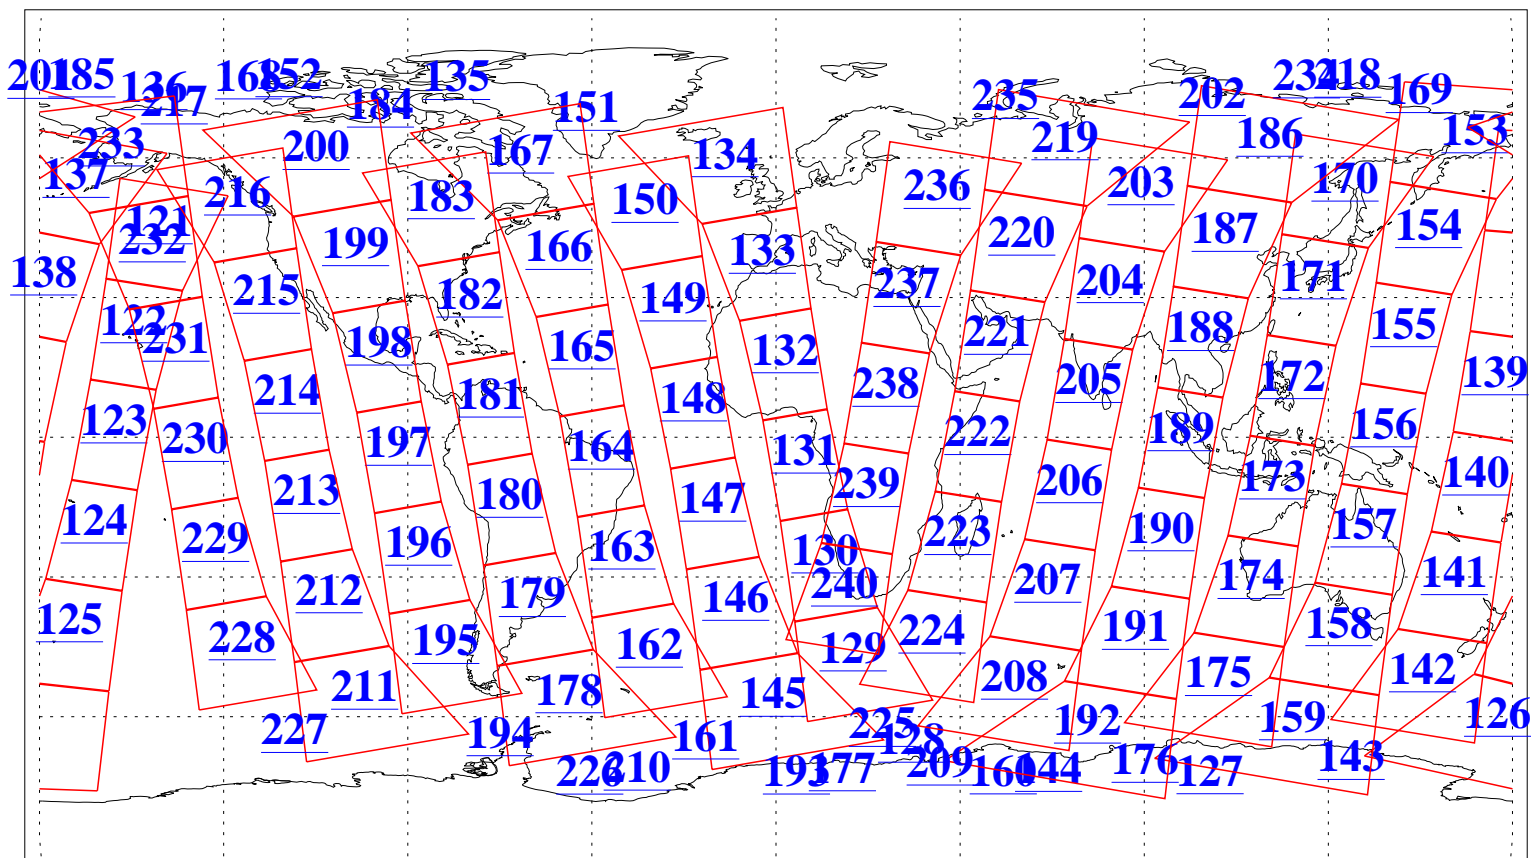

L1B Availability  
AMSU Granules: 240  
HSB Granules: 0  
AIRS Granules: 240

4 Apr 2006  
DoY 94  
Aqua Day 1431  
Granules: 1 to 120

Granules: 121 to 240

Legend: AMSU Available, HSB Available, AIRS Available

L1B Availability  
AMSU Granules: 240  
HSB Granules: 0  
AIRS Granules: 240

4 Apr 2006  
DoY 94  
Aqua Day 1431  
Ascending Granules

Descending Granules

Legend: AMSU Available, HSB Available, AIRS Available