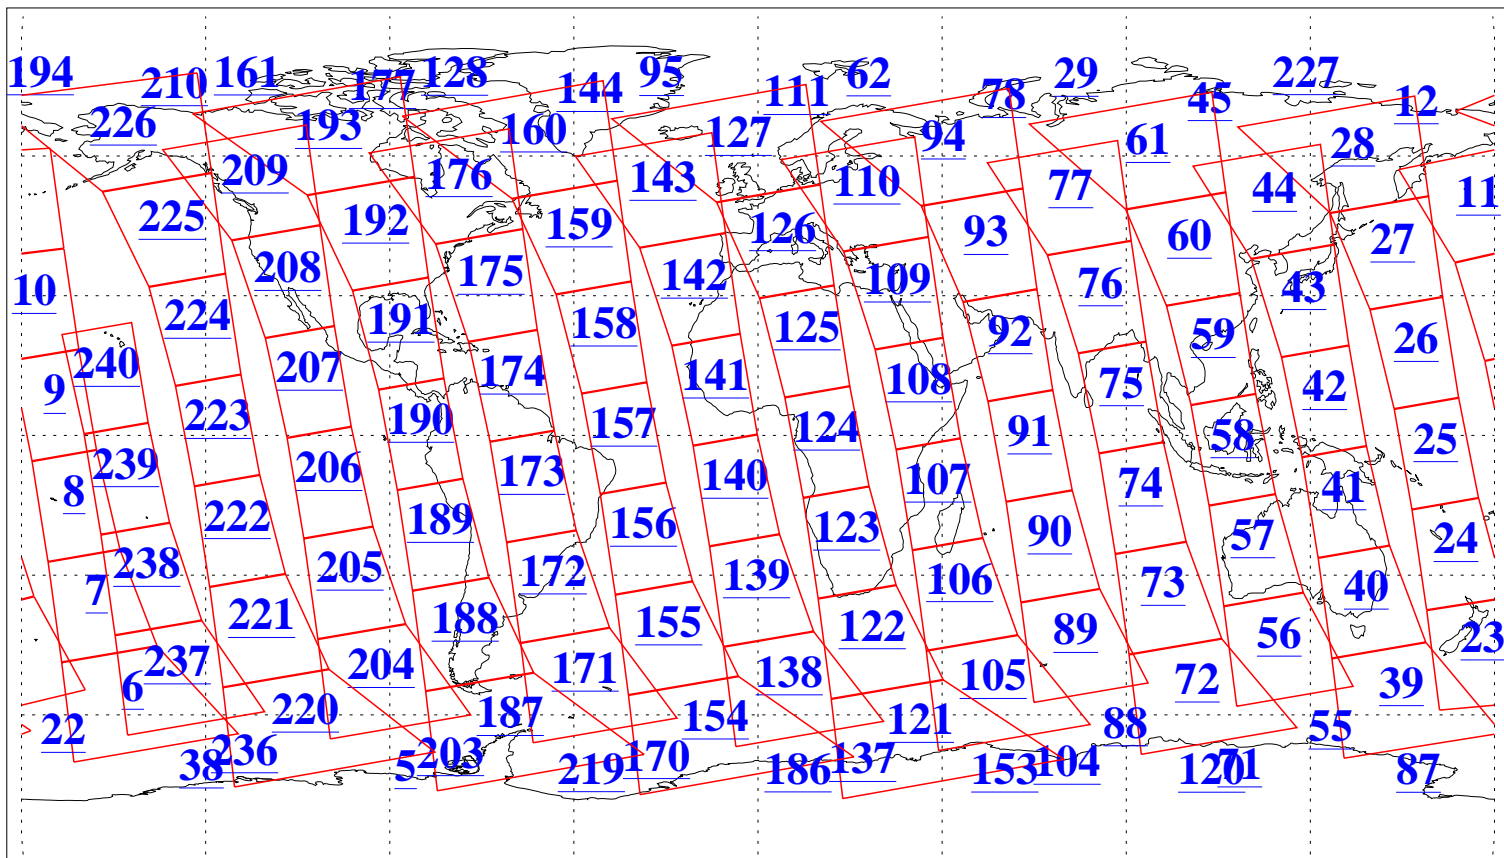

L1B Availability  
AMSU Granules: 240  
HSB Granules: 0  
AIRS Granules: 240

3 Apr 2006  
DoY 93  
Aqua Day 1430  
Granules: 1 to 120

Granules: 121 to 240

Legend: AMSU Available, HSB Available, AIRS Available

L1B Availability  
 AMSU Granules: 240  
 HSB Granules: 0  
 AIRS Granules: 240

3 Apr 2006  
 DoY 93  
 Aqua Day 1430  
 Ascending Granules

Descending Granules

Legend: AMSU Available, HSB Available, AIRS Available

L1B Availability  
 AMSU Granules: 240  
 HSB Granules: 0  
 AIRS Granules: 240

3 Apr 2006  
 DoY 93  
 Aqua Day 1430

Northern Hemisphere Granules

Southern Hemisphere Granules

Legend: AMSU Available, HSB Available, AIRS Available