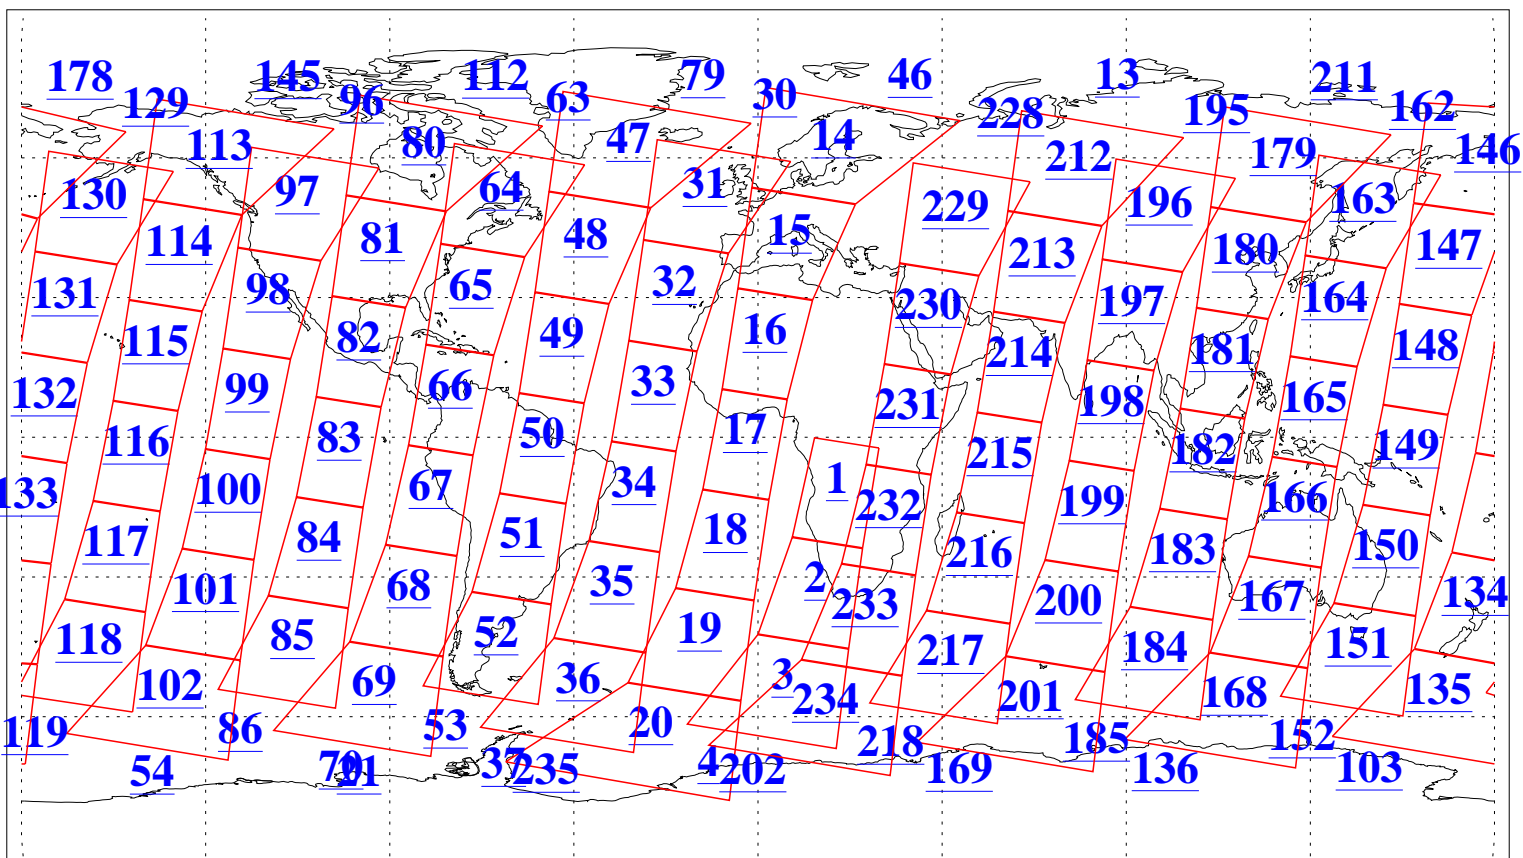

L1B Availability  
AMSU Granules: 240  
HSB Granules: 0  
AIRS Granules: 240

3 Apr 2006  
DoY 93  
Aqua Day 1430  
Granules: 1 to 120

Granules: 121 to 240

Legend: AMSU Available, HSB Available, AIRS Available

L1B Availability  
 AMSU Granules: 240  
 HSB Granules: 0  
 AIRS Granules: 240

3 Apr 2006  
 DoY 93  
 Aqua Day 1430  
 Ascending Granules

Descending Granules

Legend: AMSU Available, HSB Available, AIRS Available

L1B Availability  
 AMSU Granules: 240  
 HSB Granules: 0  
 AIRS Granules: 240

3 Apr 2006  
 DoY 93  
 Aqua Day 1430

Northern Hemisphere Granules

Southern Hemisphere Granules

Legend: AMSU Available, HSB Available, AIRS Available