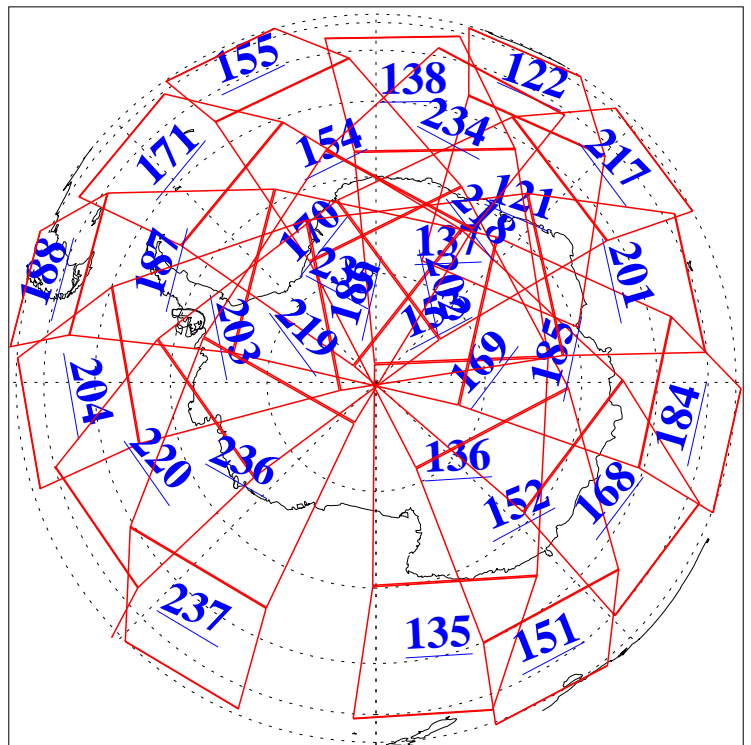

L1B Availability  
AMSU Granules: 240  
HSB Granules: 0  
AIRS Granules: 240

3 Apr 2006  
DoY 93  
Aqua Day 1430  
Granules: 1 to 120

Granules: 121 to 240

Legend: AMSU Available, HSB Available, AIRS Available

L1B Availability  
 AMSU Granules: 240  
 HSB Granules: 0  
 AIRS Granules: 240

3 Apr 2006  
 DoY 93  
 Aqua Day 1430  
 Ascending Granules

Descending Granules

Legend: AMSU Available, HSB Available, AIRS Available

L1B Availability  
 AMSU Granules: 240  
 HSB Granules: 0  
 AIRS Granules: 240

3 Apr 2006  
 DoY 93  
 Aqua Day 1430

Northern Hemisphere Granules

Southern Hemisphere Granules

Legend: AMSU Available, HSB Available, AIRS Available