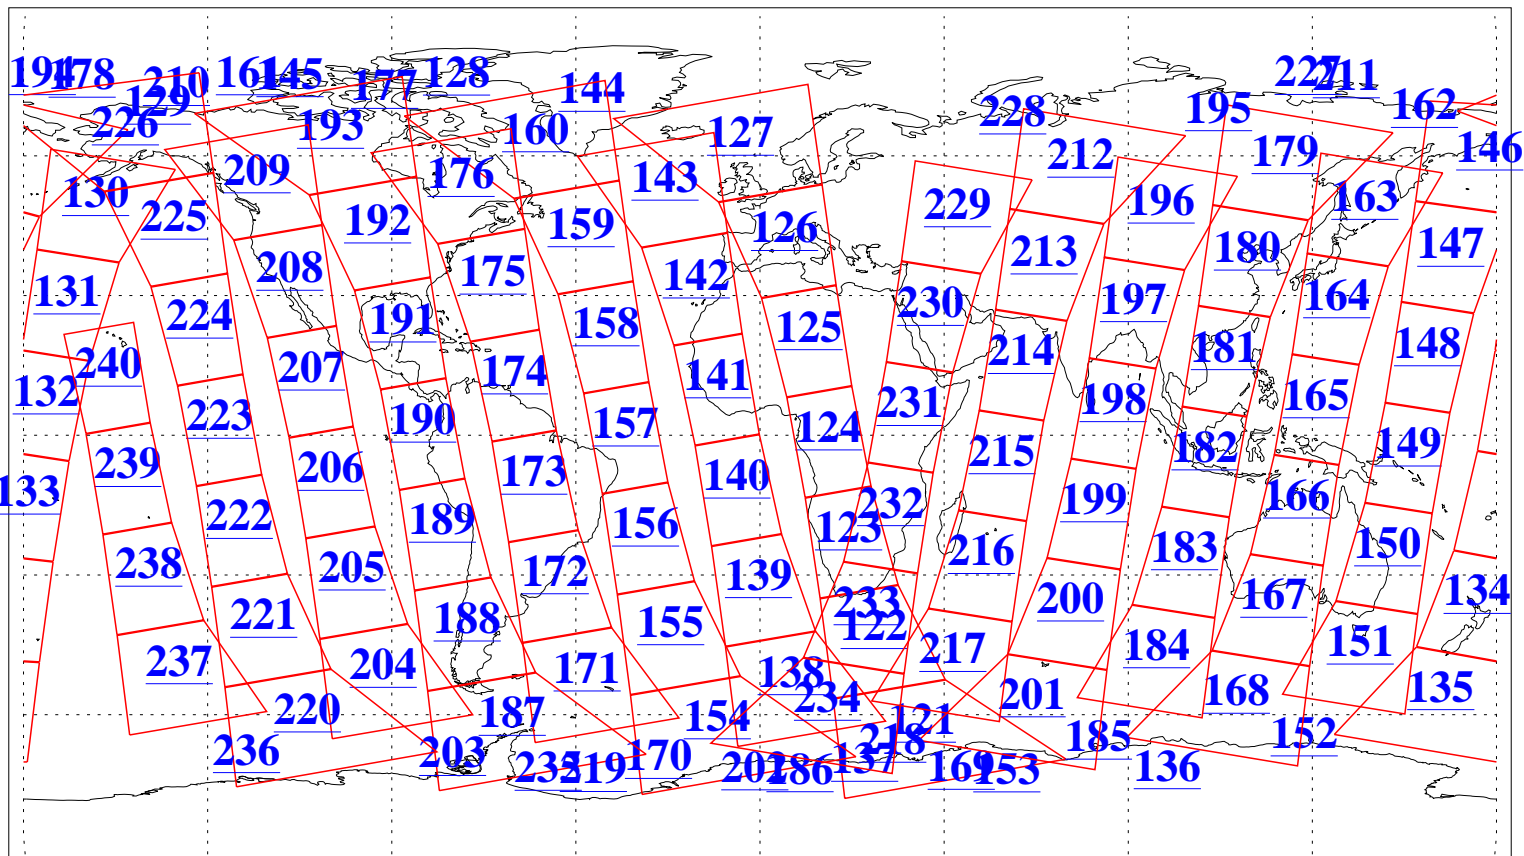

L1B Availability  
AMSU Granules: 240  
HSB Granules: 0  
AIRS Granules: 240

3 Apr 2006  
DoY 93  
Aqua Day 1430  
Granules: 1 to 120

Granules: 121 to 240

Legend: AMSU Available, HSB Available, AIRS Available

L1B Availability  
 AMSU Granules: 240  
 HSB Granules: 0  
 AIRS Granules: 240

3 Apr 2006  
 DoY 93  
 Aqua Day 1430  
 Ascending Granules

Descending Granules

Legend: AMSU Available, HSB Available, AIRS Available

L1B Availability  
 AMSU Granules: 240  
 HSB Granules: 0  
 AIRS Granules: 240

3 Apr 2006  
 DoY 93  
 Aqua Day 1430

Northern Hemisphere Granules

Southern Hemisphere Granules

Legend: AMSU Available, HSB Available, AIRS Available