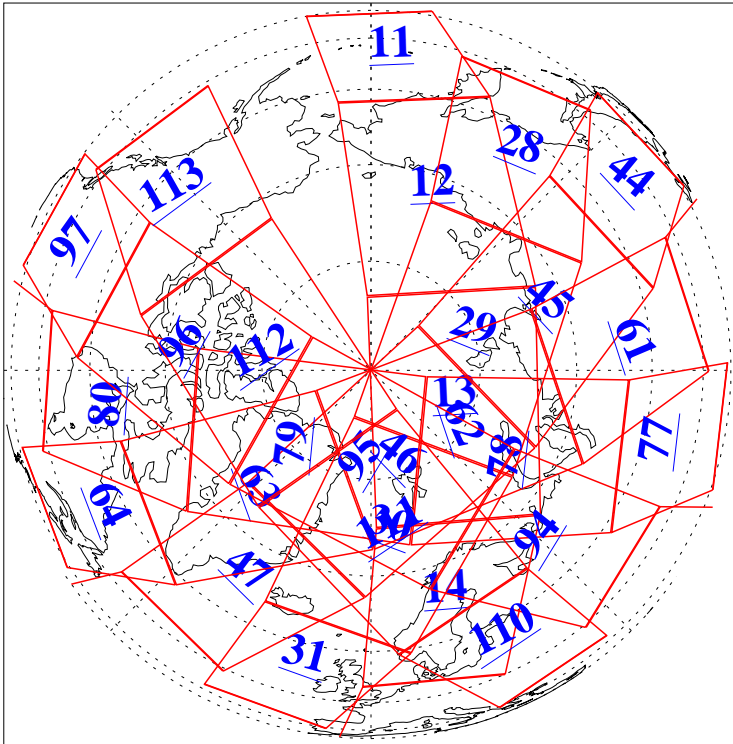

L1B Availability  
AMSU Granules: 240  
HSB Granules: 0  
AIRS Granules: 240

3 Apr 2006  
DoY 93  
Aqua Day 1430  
Granules: 1 to 120

Granules: 121 to 240

Legend: AMSU Available, HSB Available, AIRS Available

L1B Availability  
 AMSU Granules: 240  
 HSB Granules: 0  
 AIRS Granules: 240

3 Apr 2006  
 DoY 93  
 Aqua Day 1430  
 Ascending Granules

Descending Granules

Legend: AMSU Available, HSB Available, AIRS Available

L1B Availability  
 AMSU Granules: 240  
 HSB Granules: 0  
 AIRS Granules: 240

3 Apr 2006  
 DoY 93  
 Aqua Day 1430

Northern Hemisphere Granules

Southern Hemisphere Granules

Legend: AMSU Available, HSB Available, AIRS Available