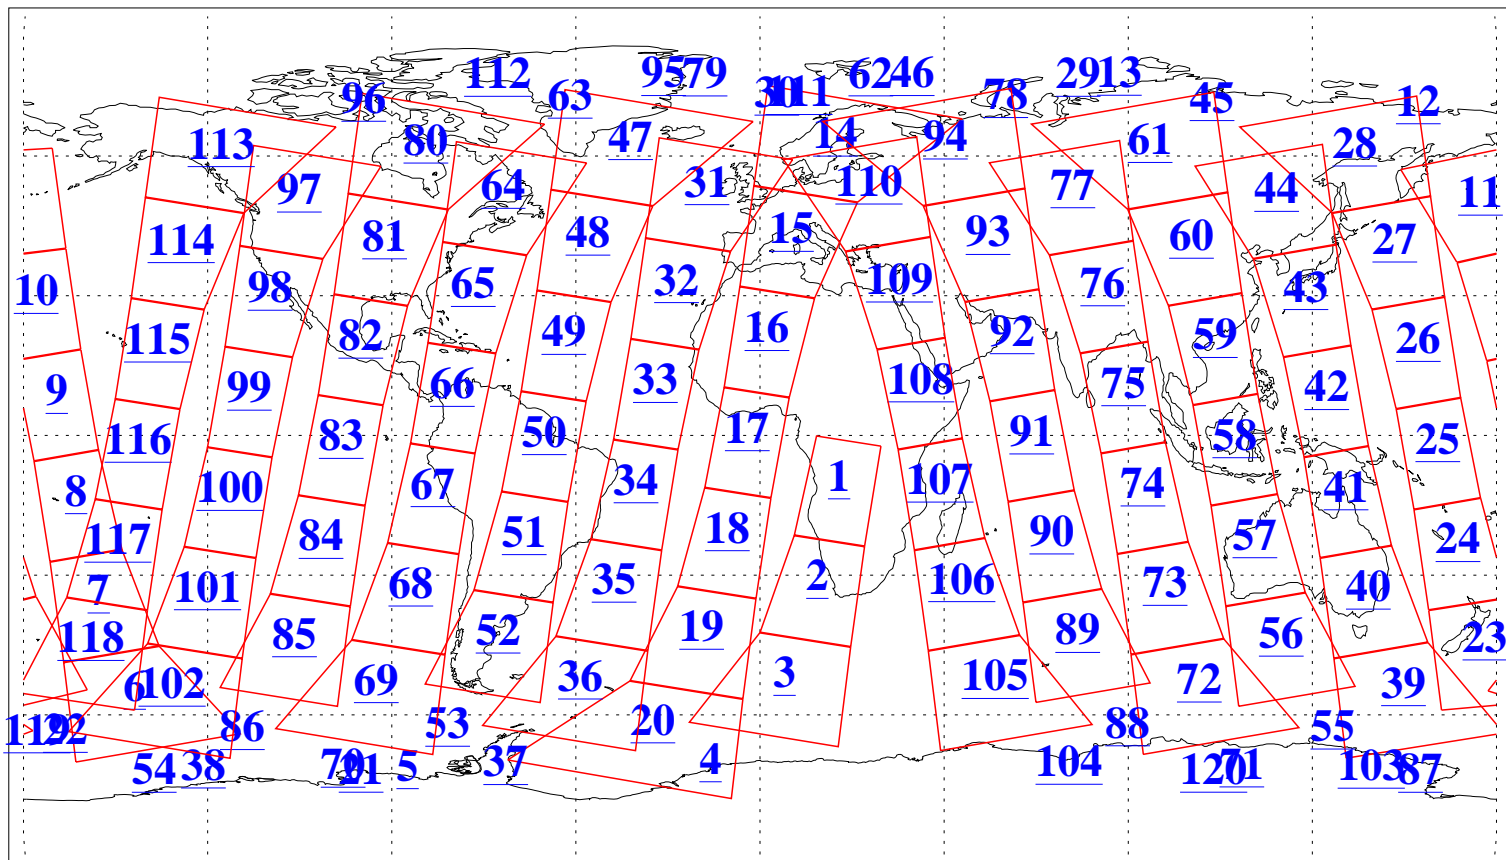

L1B Availability  
AMSU Granules: 240  
HSB Granules: 0  
AIRS Granules: 240

3 Apr 2006  
DoY 93  
Aqua Day 1430  
Granules: 1 to 120

Granules: 121 to 240

Legend: AMSU Available, HSB Available, AIRS Available

L1B Availability  
 AMSU Granules: 240  
 HSB Granules: 0  
 AIRS Granules: 240

3 Apr 2006  
 DoY 93  
 Aqua Day 1430  
 Ascending Granules

Descending Granules

Legend: AMSU Available, HSB Available, AIRS Available

L1B Availability  
 AMSU Granules: 240  
 HSB Granules: 0  
 AIRS Granules: 240

3 Apr 2006  
 DoY 93  
 Aqua Day 1430

Northern Hemisphere Granules

Southern Hemisphere Granules

Legend: AMSU Available, HSB Available, AIRS Available