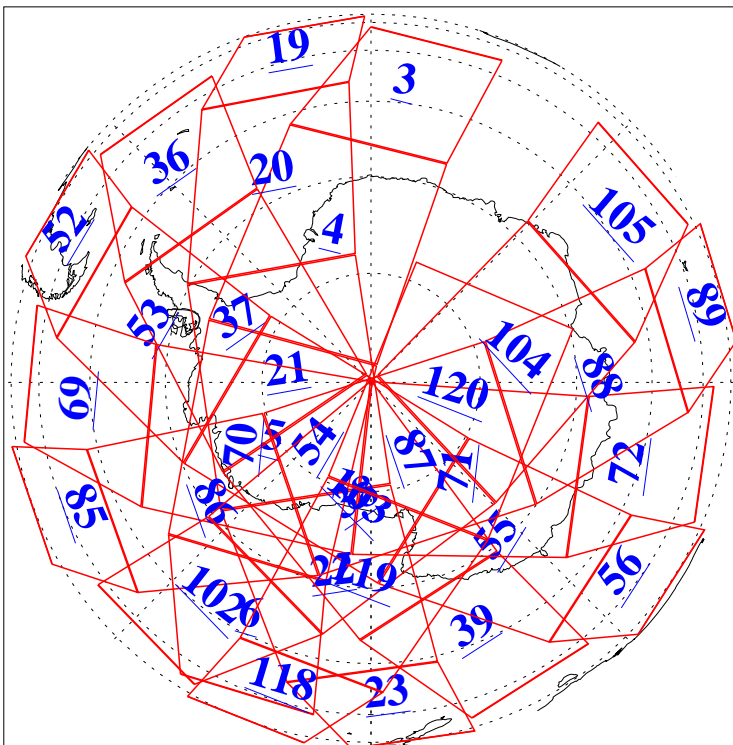

L1B Availability  
AMSU Granules: 240  
HSB Granules: 0  
AIRS Granules: 240

3 Apr 2006  
DoY 93  
Aqua Day 1430  
Granules: 1 to 120

Granules: 121 to 240

Legend: AMSU Available, HSB Available, AIRS Available

L1B Availability  
 AMSU Granules: 240  
 HSB Granules: 0  
 AIRS Granules: 240

3 Apr 2006  
 DoY 93  
 Aqua Day 1430  
 Ascending Granules

Descending Granules

Legend: AMSU Available, HSB Available, AIRS Available

L1B Availability  
 AMSU Granules: 240  
 HSB Granules: 0  
 AIRS Granules: 240

3 Apr 2006  
 DoY 93  
 Aqua Day 1430

Northern Hemisphere Granules

Southern Hemisphere Granules

Legend: AMSU Available, HSB Available, AIRS Available