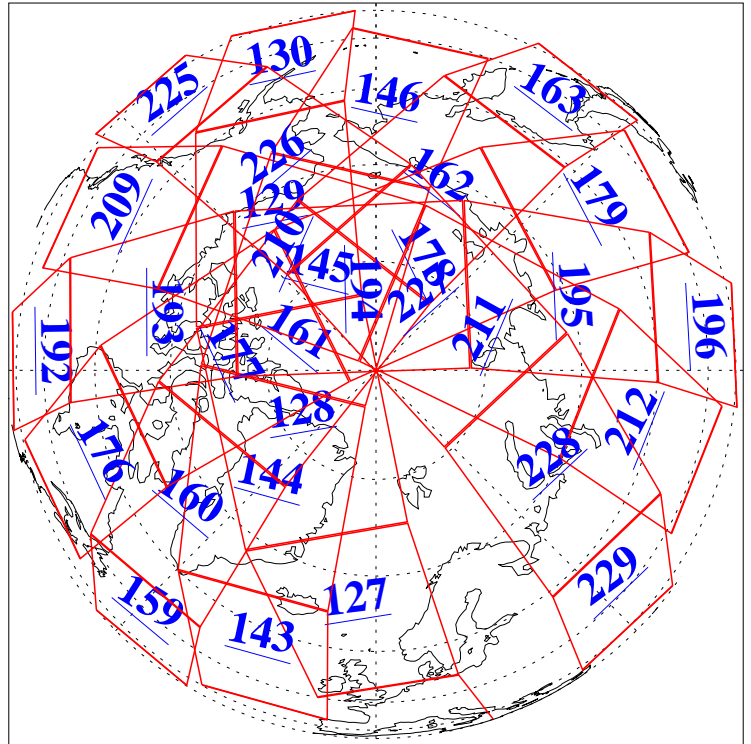

L1B Availability  
AMSU Granules: 240  
HSB Granules: 0  
AIRS Granules: 240

3 Apr 2006  
DoY 93  
Aqua Day 1430  
Granules: 1 to 120

Granules: 121 to 240

Legend: AMSU Available, HSB Available, AIRS Available

L1B Availability  
 AMSU Granules: 240  
 HSB Granules: 0  
 AIRS Granules: 240

3 Apr 2006  
 DoY 93  
 Aqua Day 1430  
 Ascending Granules

Descending Granules

Legend: AMSU Available, HSB Available, AIRS Available

L1B Availability  
 AMSU Granules: 240  
 HSB Granules: 0  
 AIRS Granules: 240

3 Apr 2006  
 DoY 93  
 Aqua Day 1430

Northern Hemisphere Granules

Southern Hemisphere Granules

Legend: AMSU Available, HSB Available, AIRS Available