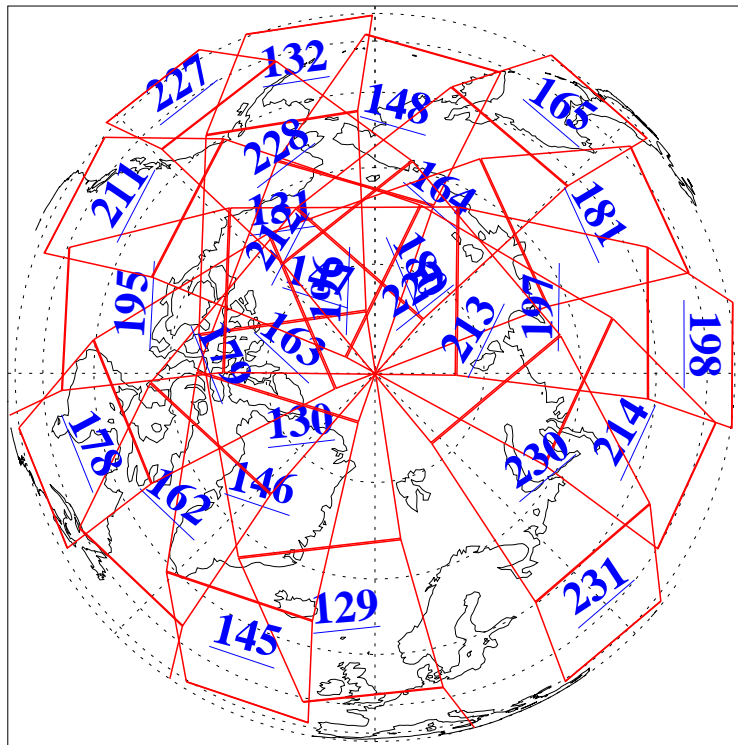

L1B Availability  
AMSU Granules: 240  
HSB Granules: 0  
AIRS Granules: 240

1 Apr 2006  
DoY 91  
Aqua Day 1428  
Granules: 1 to 120

Granules: 121 to 240

Legend: AMSU Available, HSB Available, AIRS Available

L1B Availability  
AMSU Granules: 240  
HSB Granules: 0  
AIRS Granules: 240

1 Apr 2006  
DoY 91  
Aqua Day 1428  
Ascending Granules

Descending Granules

Legend: AMSU Available, HSB Available, AIRS Available

L1B Availability  
 AMSU Granules: 240  
 HSB Granules: 0  
 AIRS Granules: 240

1 Apr 2006  
 DoY 91  
 Aqua Day 1428

Northern Hemisphere Granules

Southern Hemisphere Granules

Legend: AMSU Available, HSB Available, AIRS Available