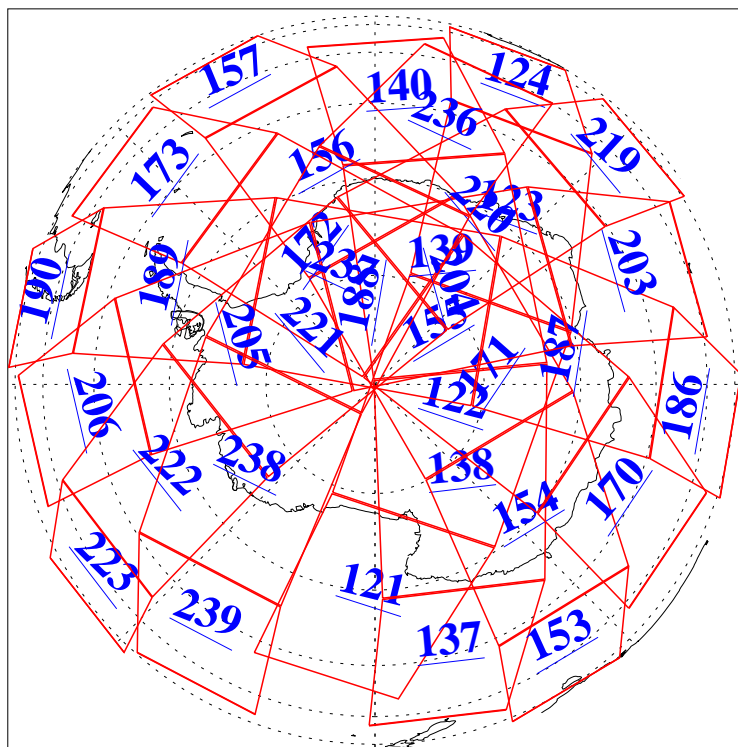

L1B Availability  
AMSU Granules: 240  
HSB Granules: 0  
AIRS Granules: 240

1 Apr 2006  
DoY 91  
Aqua Day 1428  
Granules: 1 to 120

Granules: 121 to 240

Legend: AMSU Available, HSB Available, AIRS Available

L1B Availability  
AMSU Granules: 240  
HSB Granules: 0  
AIRS Granules: 240

1 Apr 2006  
DoY 91  
Aqua Day 1428  
Ascending Granules

Descending Granules

Legend: AMSU Available, HSB Available, AIRS Available

L1B Availability  
 AMSU Granules: 240  
 HSB Granules: 0  
 AIRS Granules: 240

1 Apr 2006  
 DoY 91  
 Aqua Day 1428

Northern Hemisphere Granules

Southern Hemisphere Granules

Legend: AMSU Available, HSB Available, AIRS Available