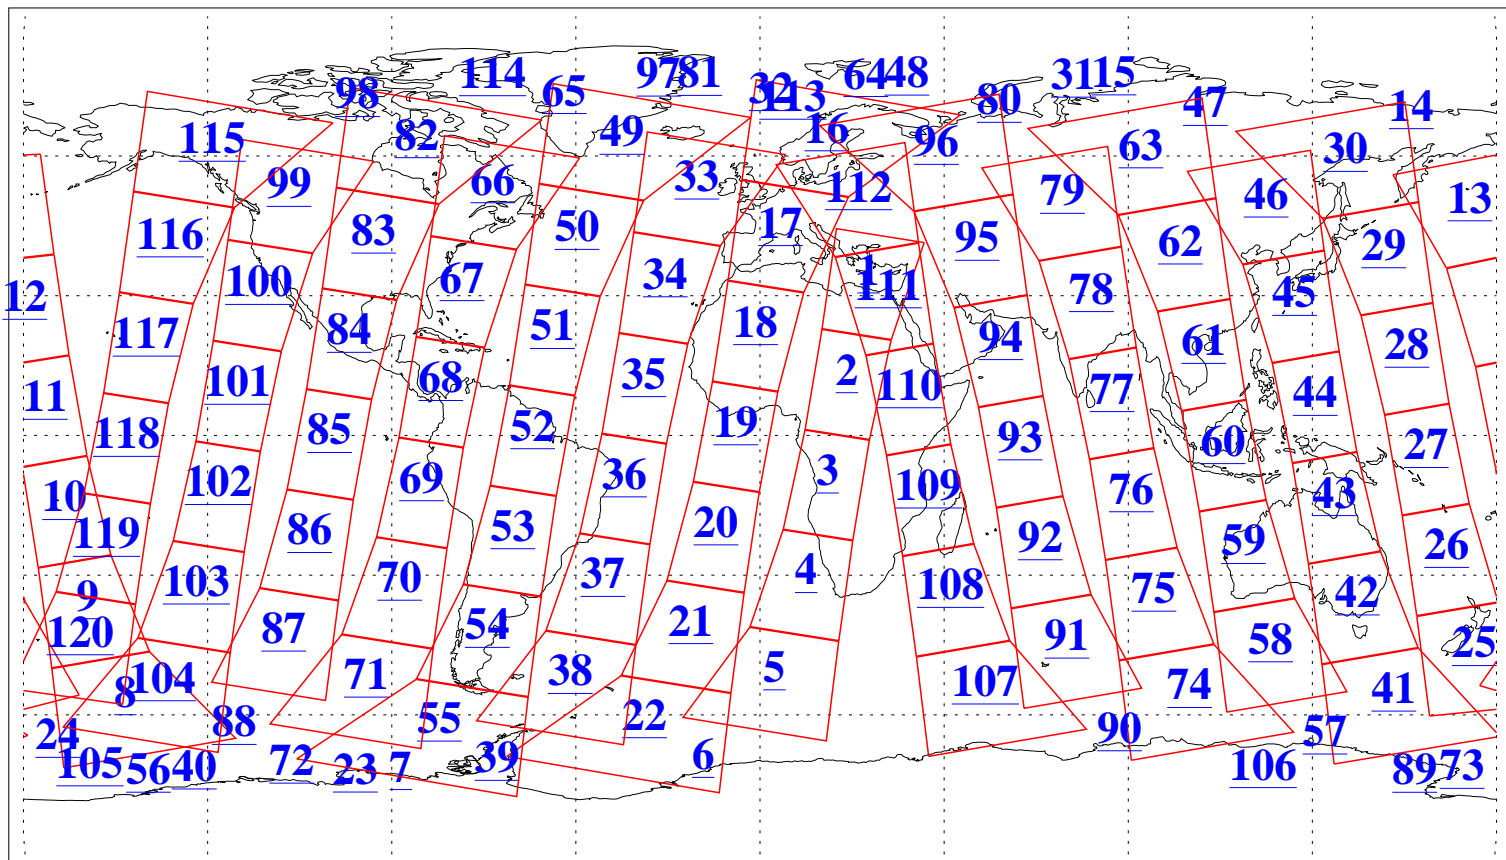

L1B Availability  
AMSU Granules: 240  
HSB Granules: 0  
AIRS Granules: 240

1 Apr 2006  
DoY 91  
Aqua Day 1428  
Granules: 1 to 120

Granules: 121 to 240

Legend: AMSU Available, HSB Available, AIRS Available

L1B Availability  
AMSU Granules: 240  
HSB Granules: 0  
AIRS Granules: 240

1 Apr 2006  
DoY 91  
Aqua Day 1428  
Ascending Granules

Descending Granules

Legend: AMSU Available, HSB Available, AIRS Available

L1B Availability  
 AMSU Granules: 240  
 HSB Granules: 0  
 AIRS Granules: 240

1 Apr 2006  
 DoY 91  
 Aqua Day 1428

Northern Hemisphere Granules

Southern Hemisphere Granules

Legend: AMSU Available, HSB Available, AIRS Available