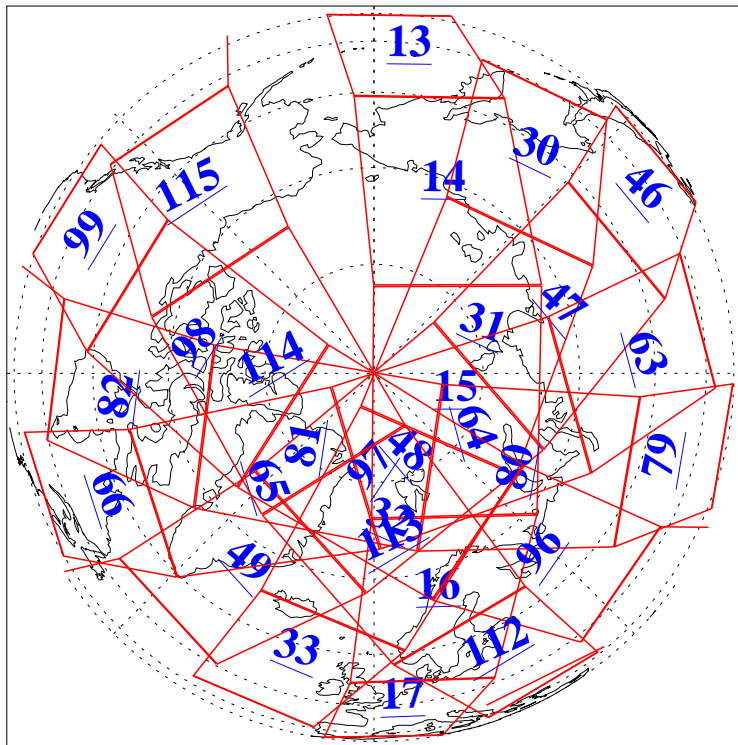

L1B Availability  
AMSU Granules: 240  
HSB Granules: 0  
AIRS Granules: 240

1 Apr 2006  
DoY 91  
Aqua Day 1428  
Granules: 1 to 120

Granules: 121 to 240

Legend: AMSU Available, HSB Available, AIRS Available

L1B Availability  
AMSU Granules: 240  
HSB Granules: 0  
AIRS Granules: 240

1 Apr 2006  
DoY 91  
Aqua Day 1428  
Ascending Granules

Descending Granules

Legend: AMSU Available, HSB Available, AIRS Available

L1B Availability  
 AMSU Granules: 240  
 HSB Granules: 0  
 AIRS Granules: 240

1 Apr 2006  
 DoY 91  
 Aqua Day 1428

Northern Hemisphere Granules

Southern Hemisphere Granules

Legend: AMSU Available, HSB Available, AIRS Available