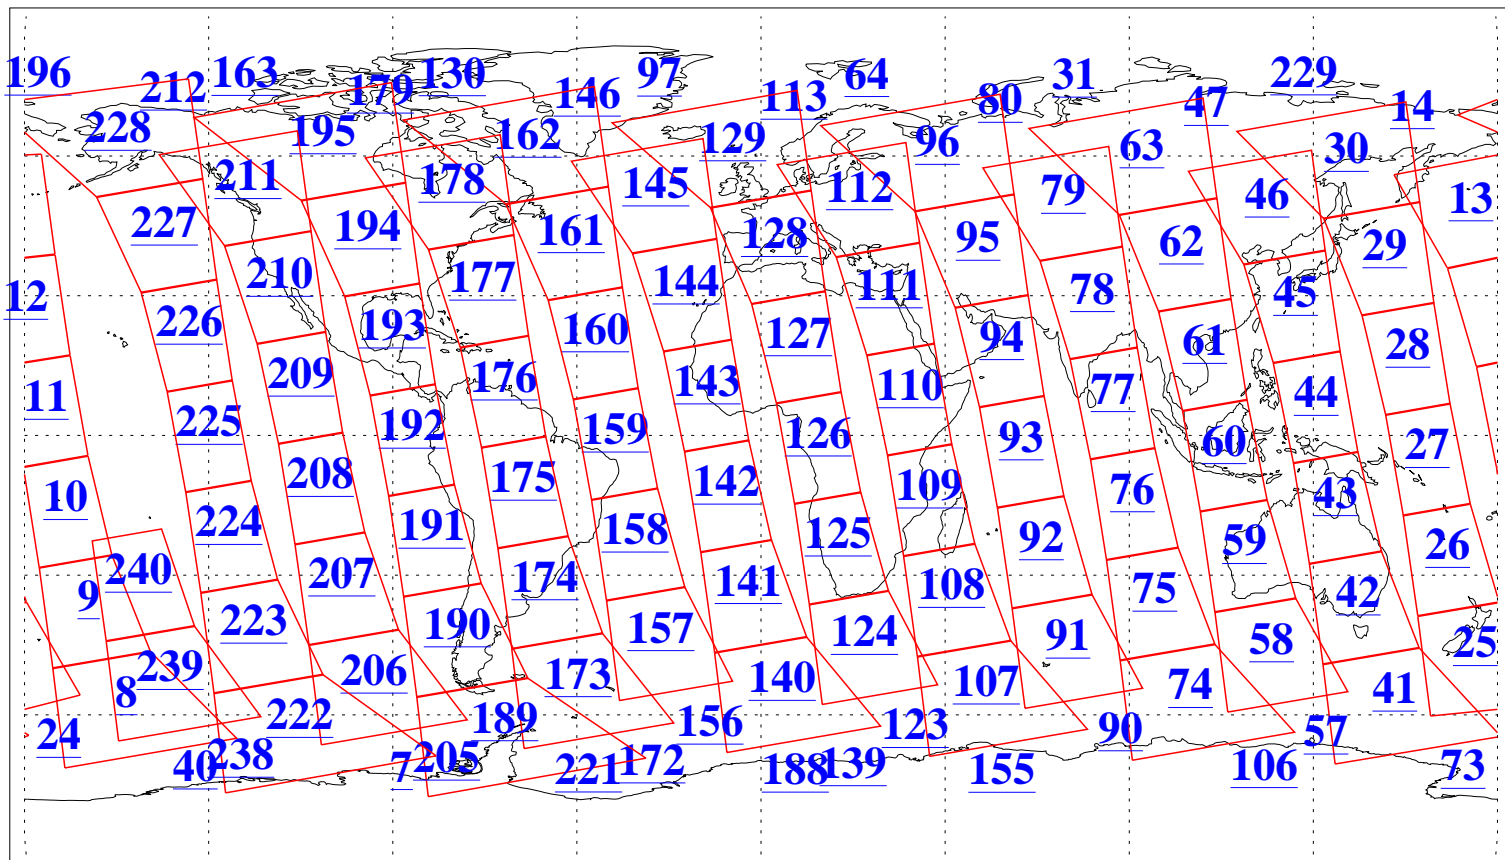

L1B Availability  
AMSU Granules: 240  
HSB Granules: 0  
AIRS Granules: 240

1 Apr 2006  
DoY 91  
Aqua Day 1428  
Granules: 1 to 120

Granules: 121 to 240

Legend: AMSU Available, HSB Available, AIRS Available

L1B Availability  
AMSU Granules: 240  
HSB Granules: 0  
AIRS Granules: 240

1 Apr 2006  
DoY 91  
Aqua Day 1428  
Ascending Granules

Descending Granules

Legend: AMSU Available, HSB Available, AIRS Available

L1B Availability  
 AMSU Granules: 240  
 HSB Granules: 0  
 AIRS Granules: 240

1 Apr 2006  
 DoY 91  
 Aqua Day 1428

Northern Hemisphere Granules

Southern Hemisphere Granules

Legend: AMSU Available, HSB Available, AIRS Available