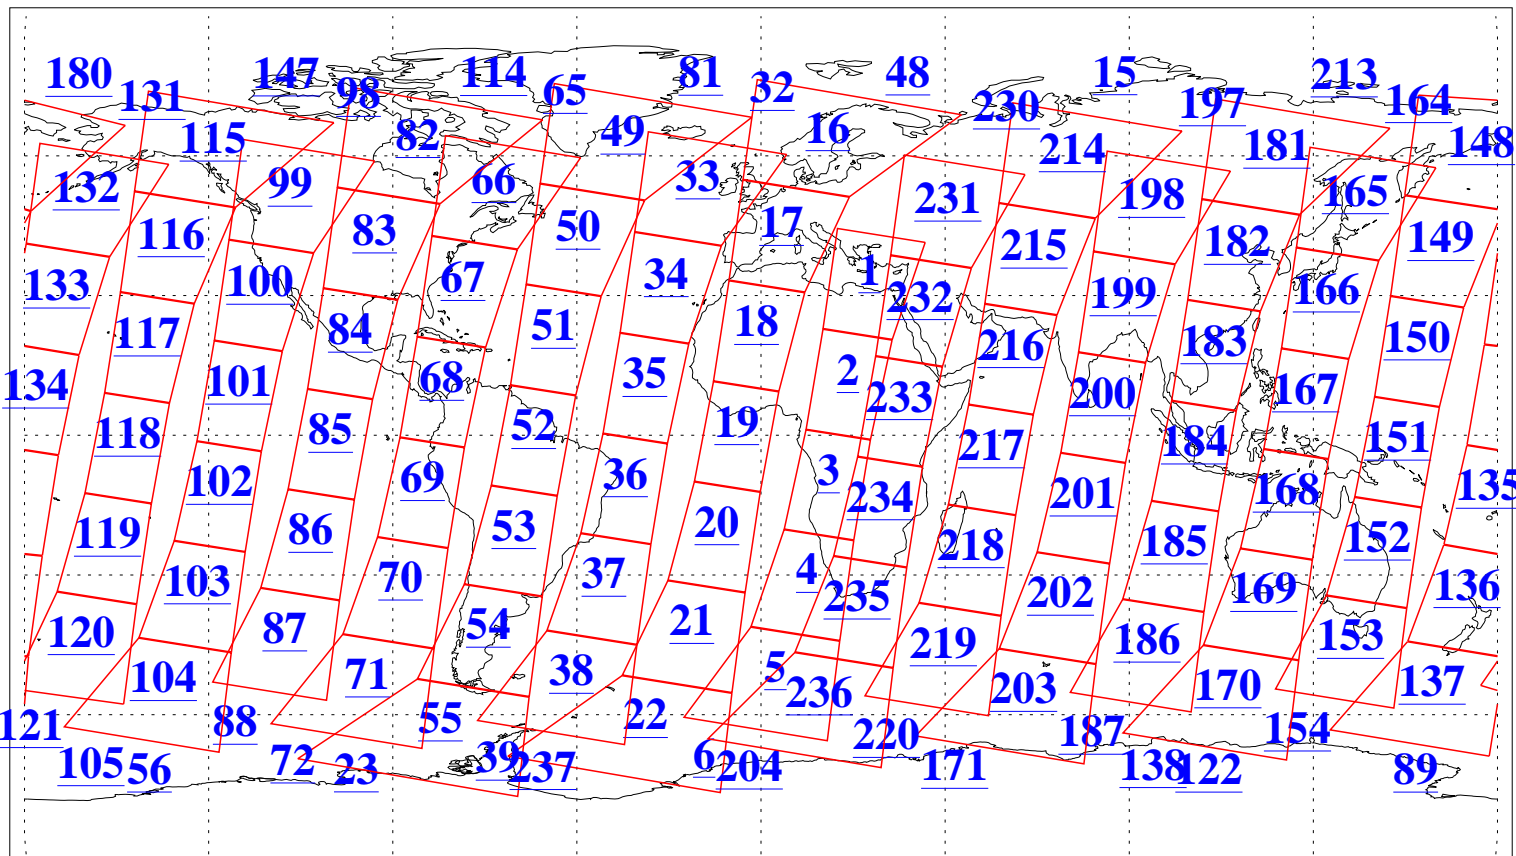

L1B Availability  
AMSU Granules: 240  
HSB Granules: 0  
AIRS Granules: 240

1 Apr 2006  
DoY 91  
Aqua Day 1428  
Granules: 1 to 120

Granules: 121 to 240

Legend: AMSU Available, HSB Available, AIRS Available

L1B Availability  
AMSU Granules: 240  
HSB Granules: 0  
AIRS Granules: 240

1 Apr 2006  
DoY 91  
Aqua Day 1428  
Ascending Granules

Descending Granules

Legend: AMSU Available, HSB Available, AIRS Available

L1B Availability  
 AMSU Granules: 240  
 HSB Granules: 0  
 AIRS Granules: 240

1 Apr 2006  
 DoY 91  
 Aqua Day 1428

Northern Hemisphere Granules

Southern Hemisphere Granules

Legend: AMSU Available, HSB Available, AIRS Available