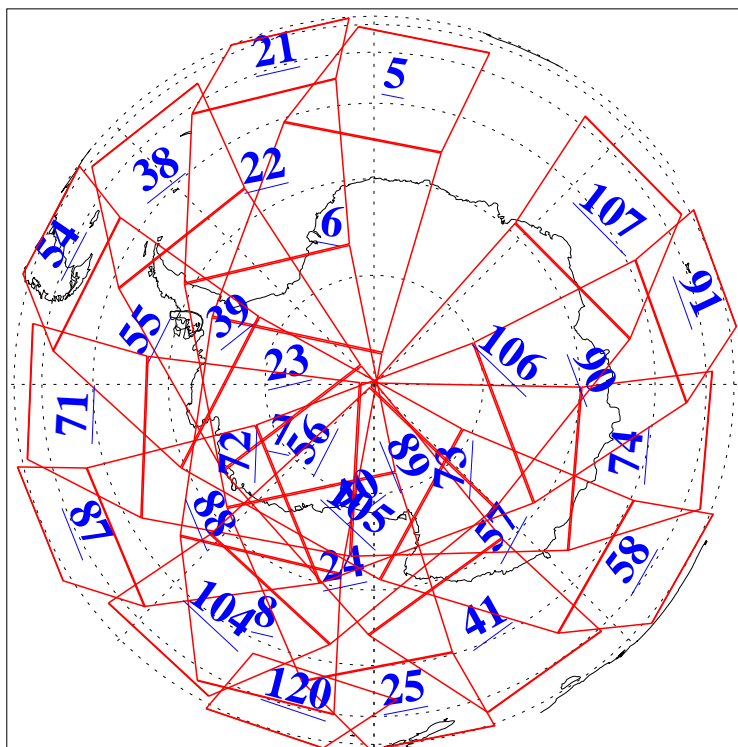

L1B Availability  
AMSU Granules: 240  
HSB Granules: 0  
AIRS Granules: 240

1 Apr 2006  
DoY 91  
Aqua Day 1428  
Granules: 1 to 120

Granules: 121 to 240

Legend: AMSU Available, HSB Available, AIRS Available

L1B Availability  
AMSU Granules: 240  
HSB Granules: 0  
AIRS Granules: 240

1 Apr 2006  
DoY 91  
Aqua Day 1428  
Ascending Granules

Descending Granules

Legend: AMSU Available, HSB Available, AIRS Available

L1B Availability  
 AMSU Granules: 240  
 HSB Granules: 0  
 AIRS Granules: 240

1 Apr 2006  
 DoY 91  
 Aqua Day 1428

Northern Hemisphere Granules

Southern Hemisphere Granules

Legend: AMSU Available, HSB Available, AIRS Available