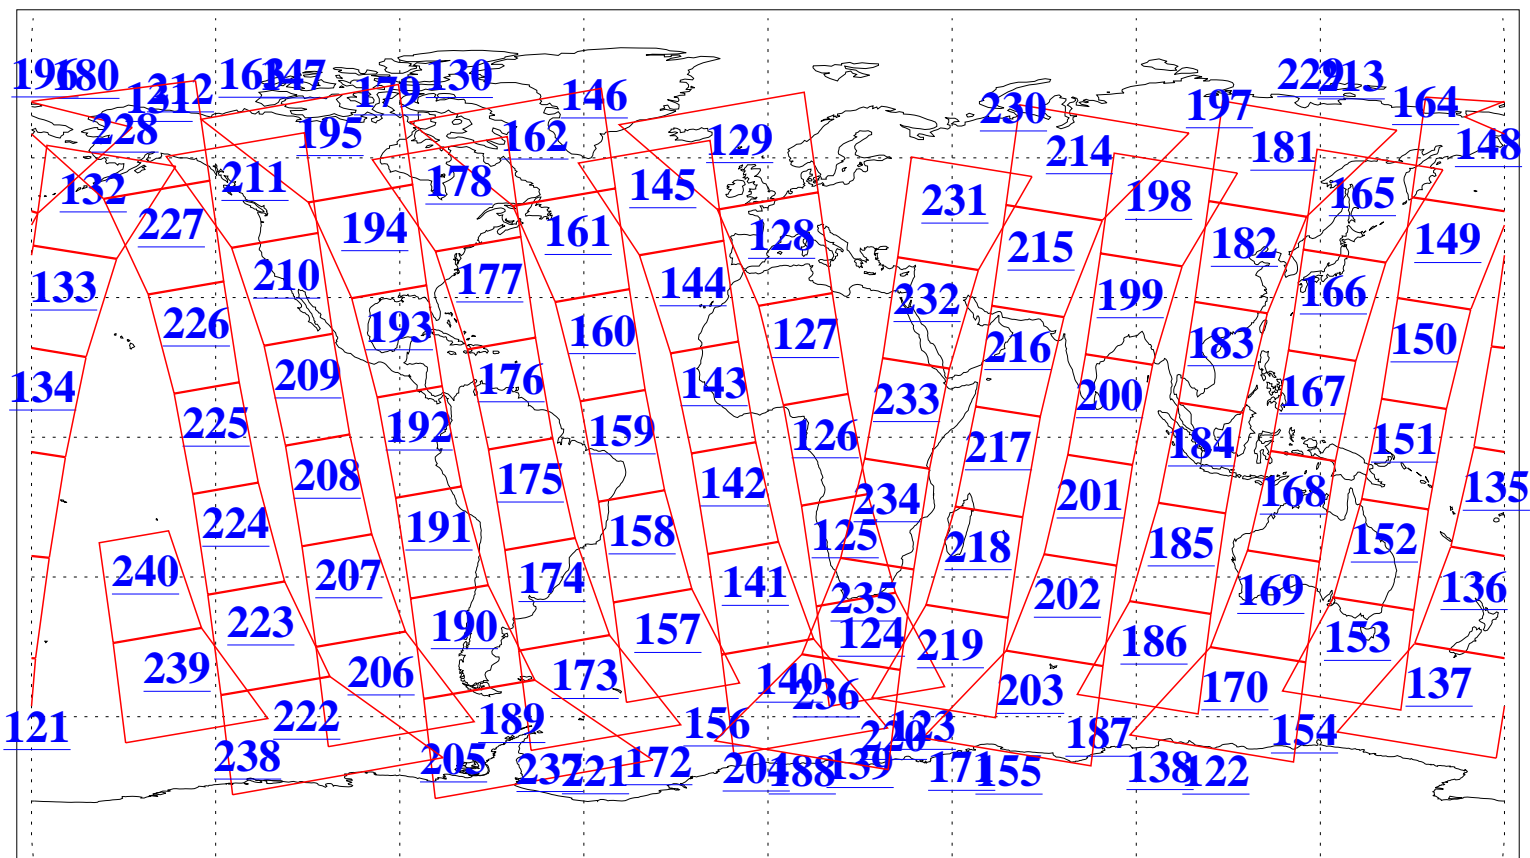

L1B Availability  
AMSU Granules: 240  
HSB Granules: 0  
AIRS Granules: 240

1 Apr 2006  
DoY 91  
Aqua Day 1428  
Granules: 1 to 120

Granules: 121 to 240

Legend: AMSU Available, HSB Available, AIRS Available

L1B Availability  
AMSU Granules: 240  
HSB Granules: 0  
AIRS Granules: 240

1 Apr 2006  
DoY 91  
Aqua Day 1428  
Ascending Granules

Descending Granules

Legend: AMSU Available, HSB Available, AIRS Available

L1B Availability  
 AMSU Granules: 240  
 HSB Granules: 0  
 AIRS Granules: 240

1 Apr 2006  
 DoY 91  
 Aqua Day 1428

Northern Hemisphere Granules

Southern Hemisphere Granules

Legend: AMSU Available, HSB Available, AIRS Available