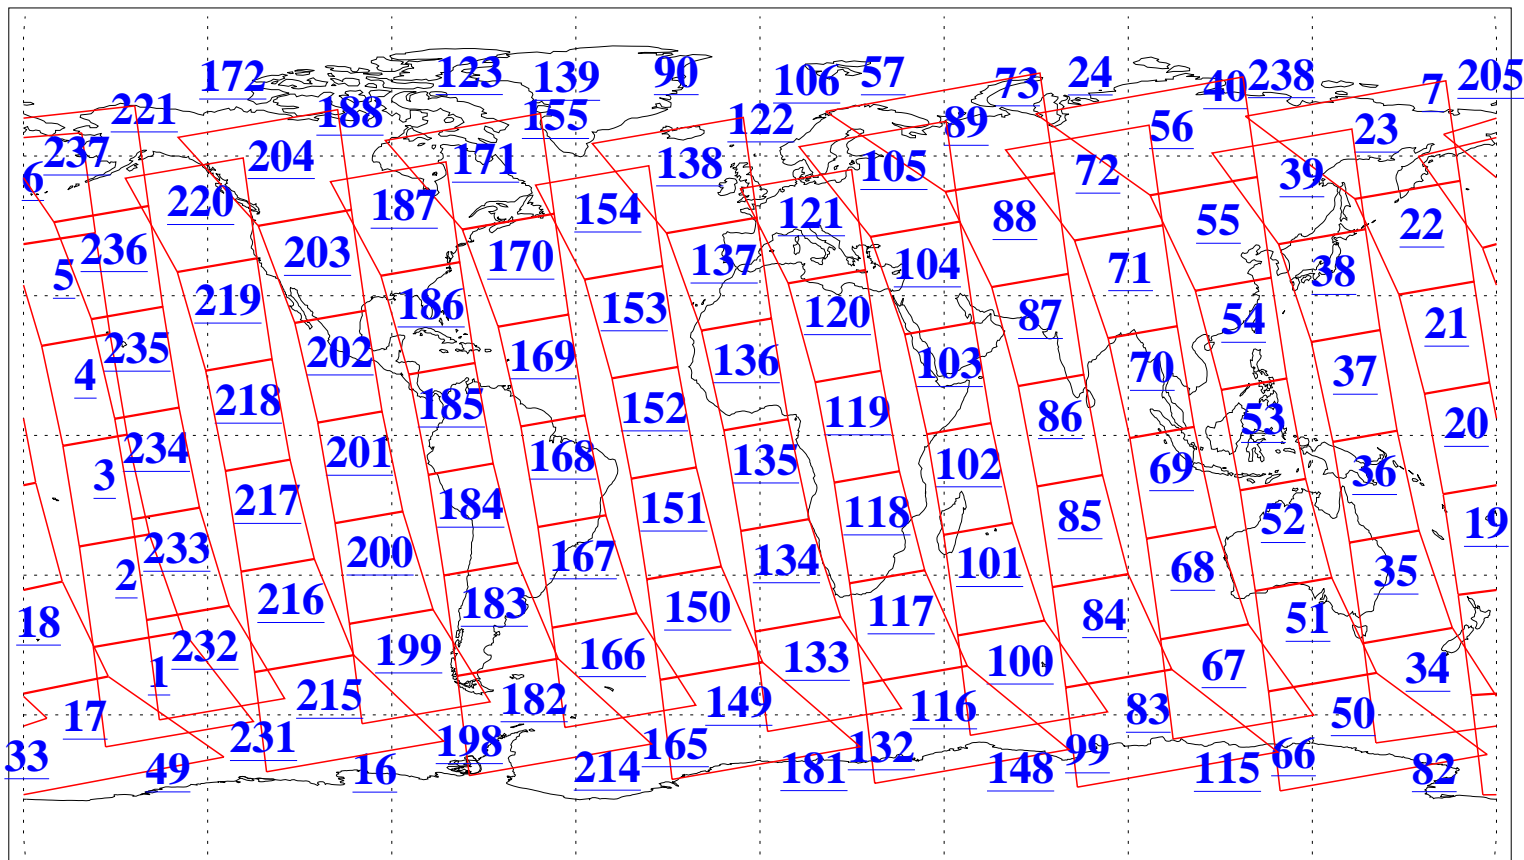

L1B Availability
AMSU Granules: 240
HSB Granules: 0
AIRS Granules: 240

31 Mar 2006
DoY 90
Aqua Day 1427

Ascending Granules

Descending Granules

Legend: AMSU Available, HSB Available, AIRS Available

L1B Availability
 AMSU Granules: 240
 HSB Granules: 0
 AIRS Granules: 240

31 Mar 2006
 DoY 90
 Aqua Day 1427

Northern Hemisphere Granules

Southern Hemisphere Granules

Legend: AMSU Available, HSB Available, AIRS Available