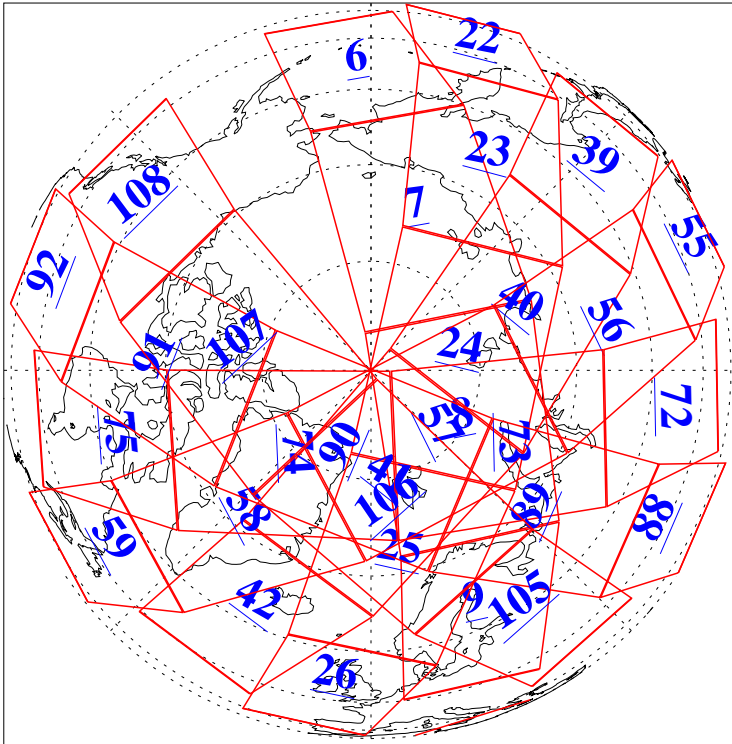

L1B Availability
AMSU Granules: 240
HSB Granules: 0
AIRS Granules: 240

31 Mar 2006
DoY 90
Aqua Day 1427

Ascending Granules

Descending Granules

Legend: AMSU Available, HSB Available, AIRS Available

L1B Availability
 AMSU Granules: 240
 HSB Granules: 0
 AIRS Granules: 240

31 Mar 2006
 DoY 90
 Aqua Day 1427

Northern Hemisphere Granules

Southern Hemisphere Granules

Legend: AMSU Available, HSB Available, AIRS Available