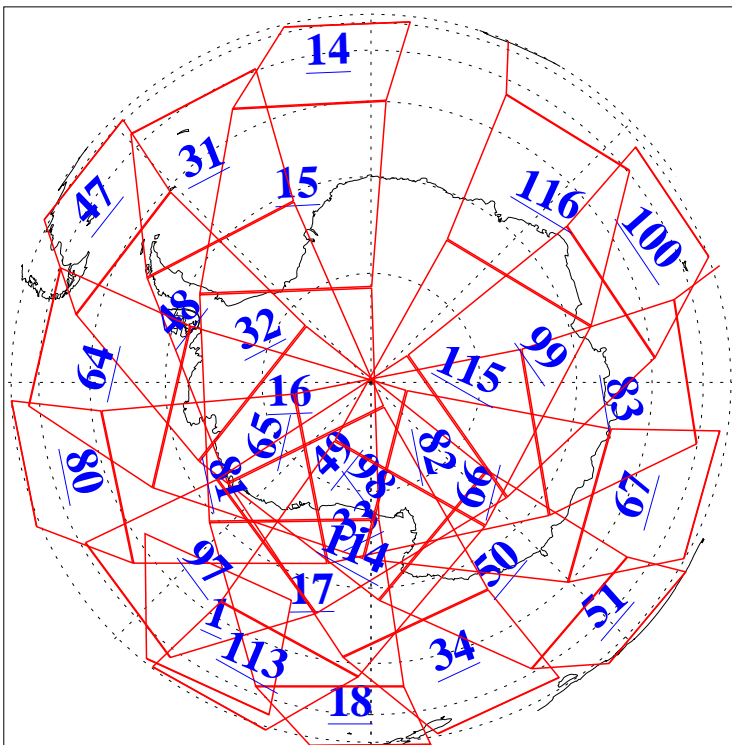

L1B Availability
AMSU Granules: 240
HSB Granules: 0
AIRS Granules: 240

31 Mar 2006
DoY 90
Aqua Day 1427

Ascending Granules

Descending Granules

Legend: AMSU Available, HSB Available, AIRS Available

L1B Availability
 AMSU Granules: 240
 HSB Granules: 0
 AIRS Granules: 240

31 Mar 2006
 DoY 90
 Aqua Day 1427

Northern Hemisphere Granules

Southern Hemisphere Granules

Legend: AMSU Available, HSB Available, AIRS Available