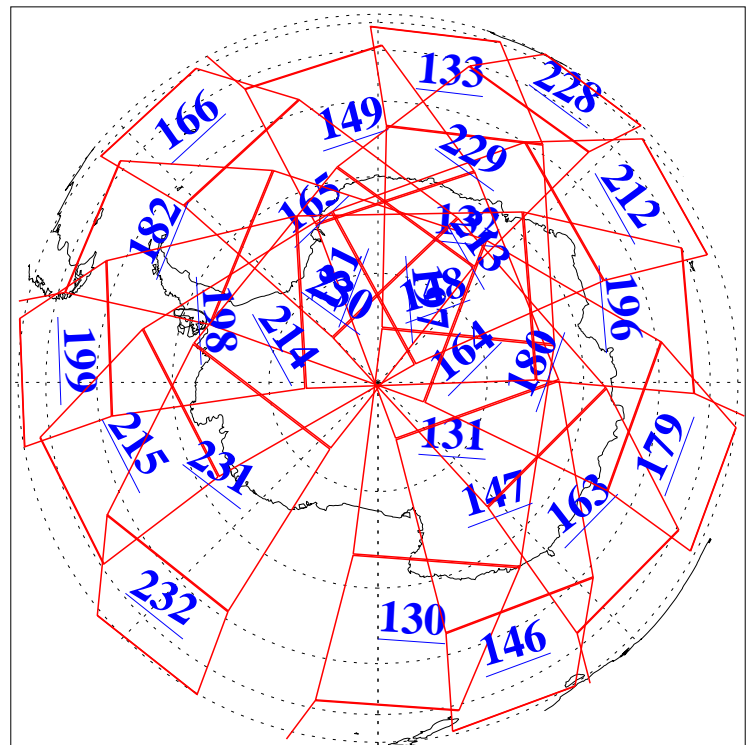

L1B Availability
AMSU Granules: 240
HSB Granules: 0
AIRS Granules: 240

31 Mar 2006
DoY 90
Aqua Day 1427

Ascending Granules

Descending Granules

Legend: AMSU Available, HSB Available, AIRS Available

L1B Availability
 AMSU Granules: 240
 HSB Granules: 0
 AIRS Granules: 240

31 Mar 2006
 DoY 90
 Aqua Day 1427

Northern Hemisphere Granules

Southern Hemisphere Granules

Legend: AMSU Available, HSB Available, AIRS Available