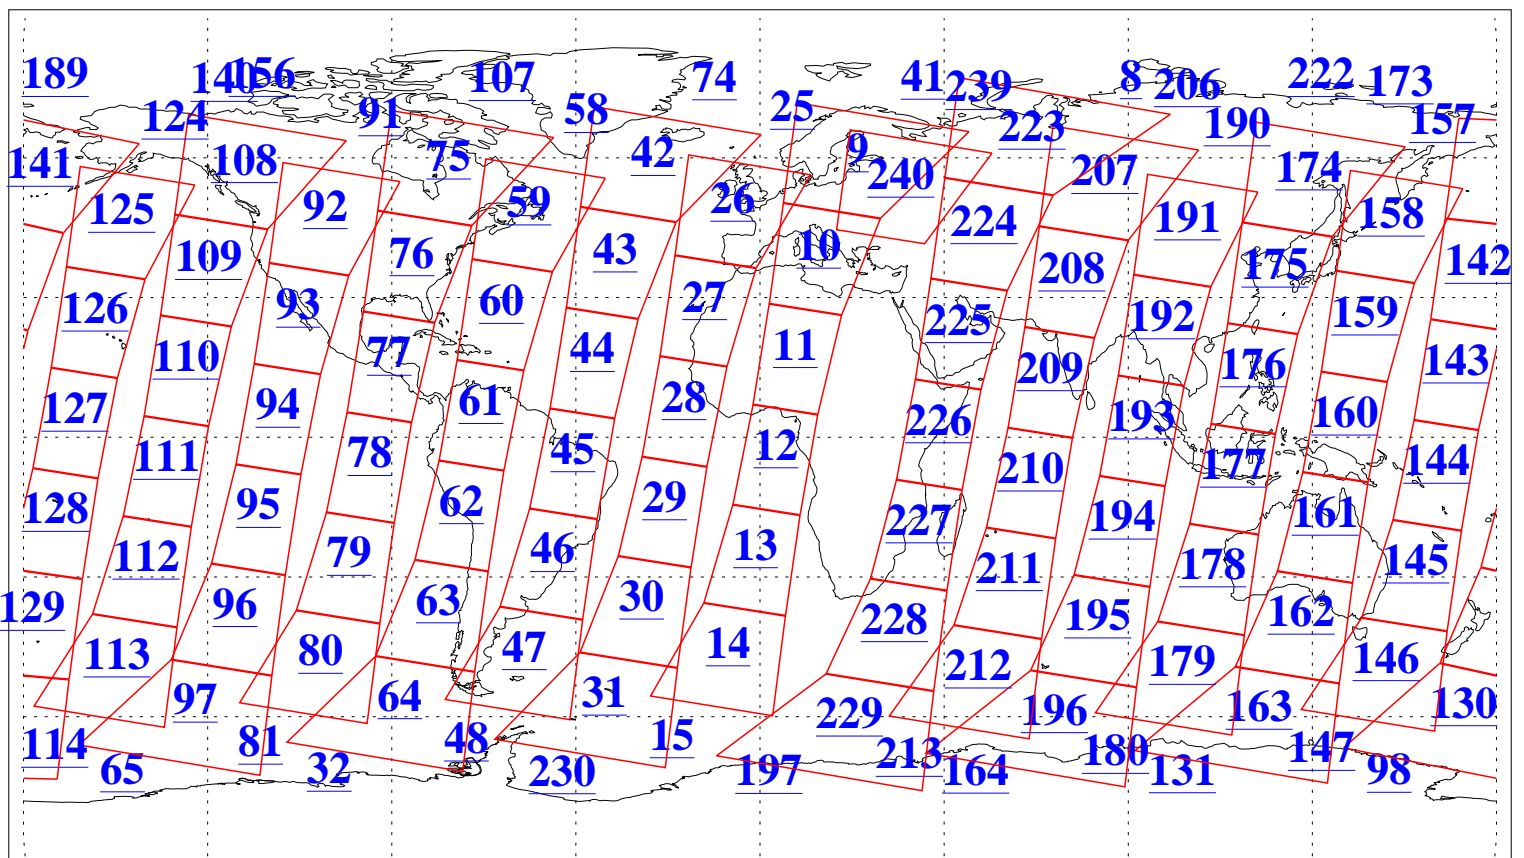

L1B Availability
AMSU Granules: 240
HSB Granules: 0
AIRS Granules: 240

31 Mar 2006
DoY 90
Aqua Day 1427

Ascending Granules

Descending Granules

Legend: AMSU Available, HSB Available, AIRS Available

L1B Availability
 AMSU Granules: 240
 HSB Granules: 0
 AIRS Granules: 240

31 Mar 2006
 DoY 90
 Aqua Day 1427

Northern Hemisphere Granules

Southern Hemisphere Granules

Legend: AMSU Available, HSB Available, AIRS Available