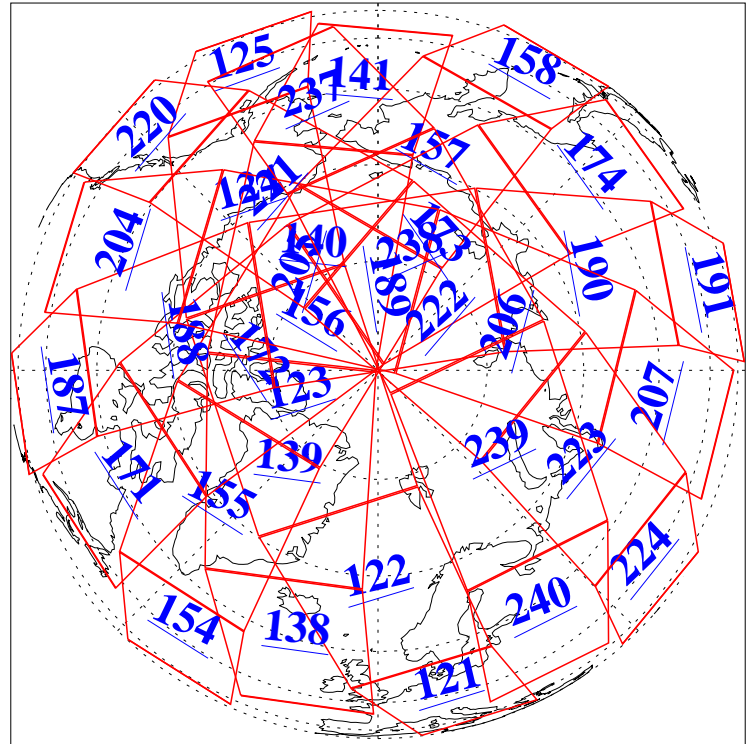

L1B Availability
AMSU Granules: 240
HSB Granules: 0
AIRS Granules: 240

31 Mar 2006
DoY 90
Aqua Day 1427

Ascending Granules

Descending Granules

Legend: AMSU Available, HSB Available, AIRS Available

L1B Availability
 AMSU Granules: 240
 HSB Granules: 0
 AIRS Granules: 240

31 Mar 2006
 DoY 90
 Aqua Day 1427

Northern Hemisphere Granules

Southern Hemisphere Granules

Legend: AMSU Available, HSB Available, AIRS Available