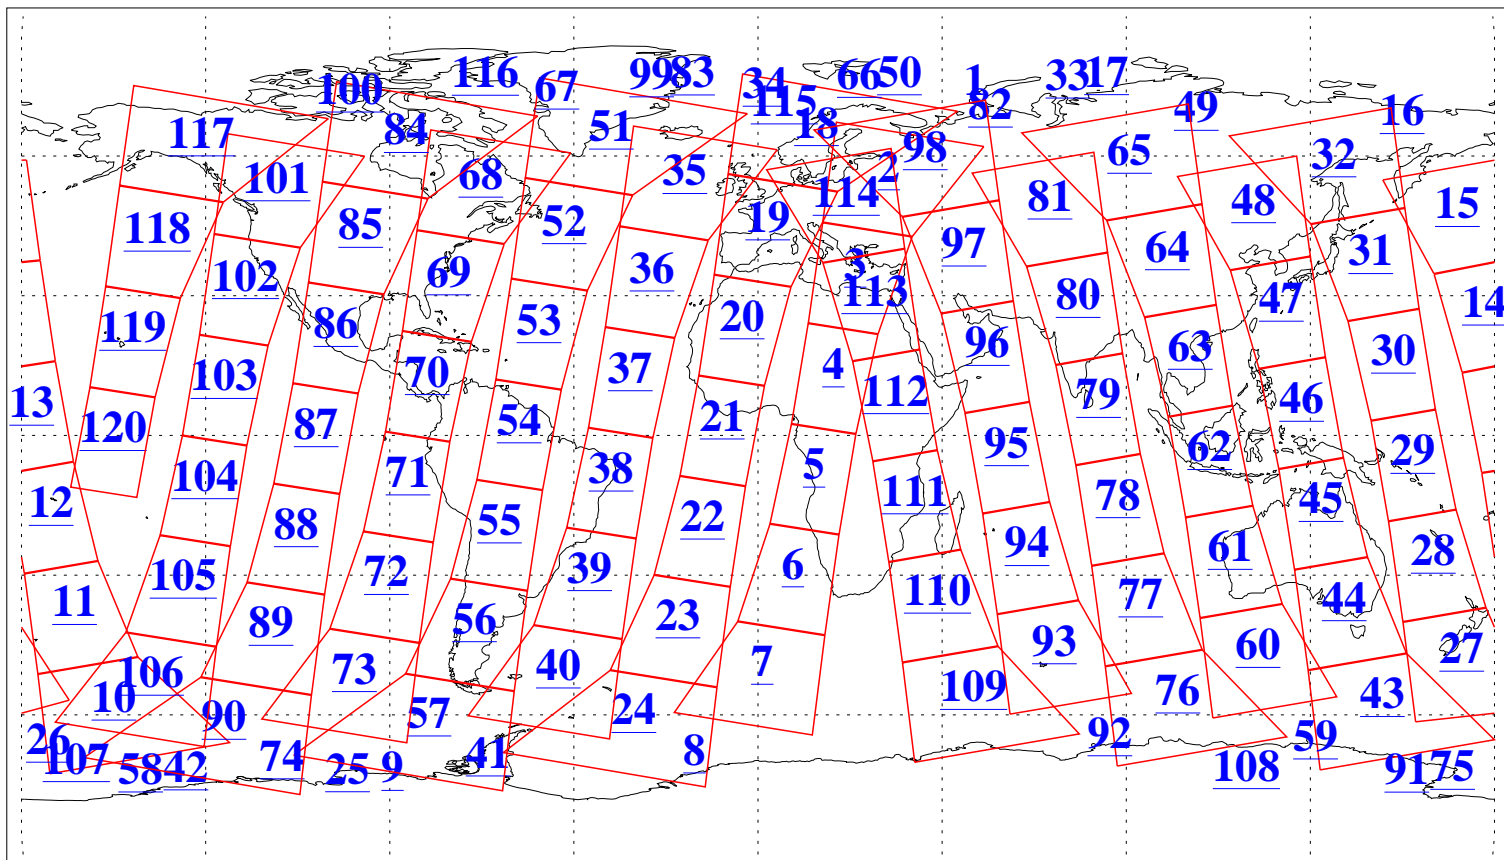

L1B Availability  
AMSU Granules: 240  
HSB Granules: 0  
AIRS Granules: 240

30 Mar 2006  
DoY 89  
Aqua Day 1426  
Granules: 1 to 120

Granules: 121 to 240

Legend: AMSU Available, HSB Available, AIRS Available

L1B Availability  
AMSU Granules: 240  
HSB Granules: 0  
AIRS Granules: 240

30 Mar 2006  
DoY 89  
Aqua Day 1426  
Ascending Granules

Descending Granules

Legend: AMSU Available, HSB Available, AIRS Available

L1B Availability  
 AMSU Granules: 240  
 HSB Granules: 0  
 AIRS Granules: 240

30 Mar 2006  
 DoY 89  
 Aqua Day 1426

Northern Hemisphere Granules

Southern Hemisphere Granules

Legend: AMSU Available, HSB Available, AIRS Available