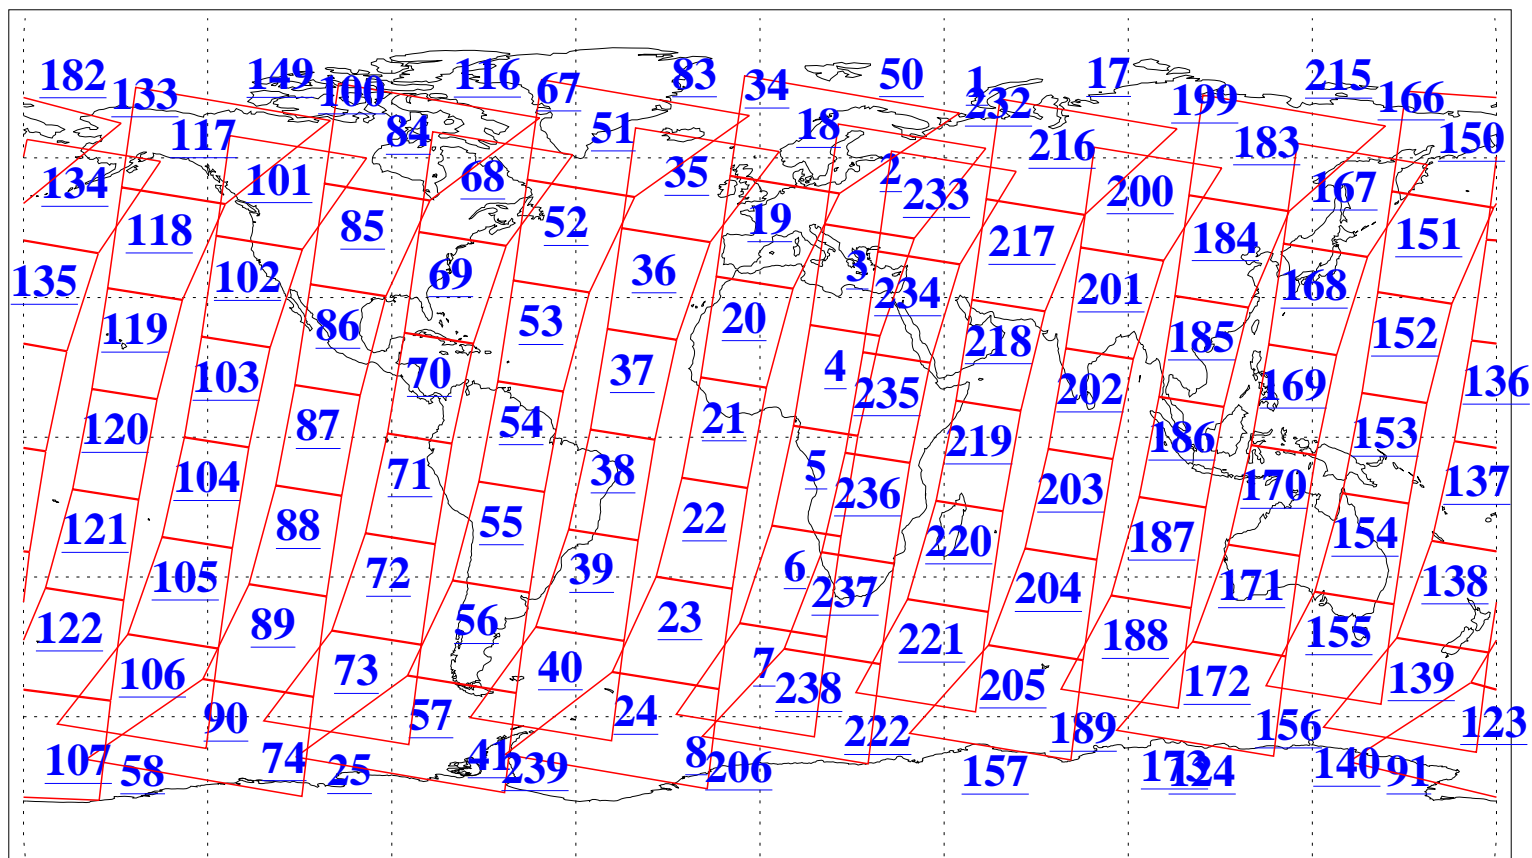

L1B Availability  
AMSU Granules: 240  
HSB Granules: 0  
AIRS Granules: 240

30 Mar 2006  
DoY 89  
Aqua Day 1426  
Granules: 1 to 120

Granules: 121 to 240

Legend: AMSU Available, HSB Available, AIRS Available

L1B Availability  
AMSU Granules: 240  
HSB Granules: 0  
AIRS Granules: 240

30 Mar 2006  
DoY 89  
Aqua Day 1426  
Ascending Granules

Descending Granules

Legend: AMSU Available, HSB Available, AIRS Available

L1B Availability  
 AMSU Granules: 240  
 HSB Granules: 0  
 AIRS Granules: 240

30 Mar 2006  
 DoY 89  
 Aqua Day 1426

Northern Hemisphere Granules

Southern Hemisphere Granules

Legend: AMSU Available, HSB Available, AIRS Available