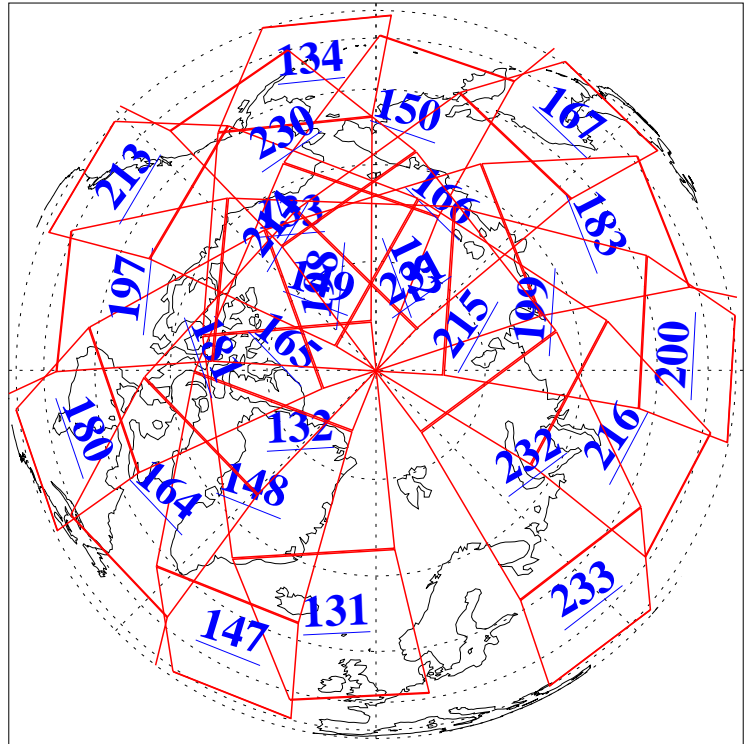

L1B Availability  
AMSU Granules: 240  
HSB Granules: 0  
AIRS Granules: 240

30 Mar 2006  
DoY 89  
Aqua Day 1426  
Granules: 1 to 120

Granules: 121 to 240

Legend: AMSU Available, HSB Available, AIRS Available

L1B Availability  
AMSU Granules: 240  
HSB Granules: 0  
AIRS Granules: 240

30 Mar 2006  
DoY 89  
Aqua Day 1426  
Ascending Granules

Descending Granules

Legend: AMSU Available, HSB Available, AIRS Available

L1B Availability  
 AMSU Granules: 240  
 HSB Granules: 0  
 AIRS Granules: 240

30 Mar 2006  
 DoY 89  
 Aqua Day 1426

Northern Hemisphere Granules

Southern Hemisphere Granules

Legend: AMSU Available, HSB Available, AIRS Available