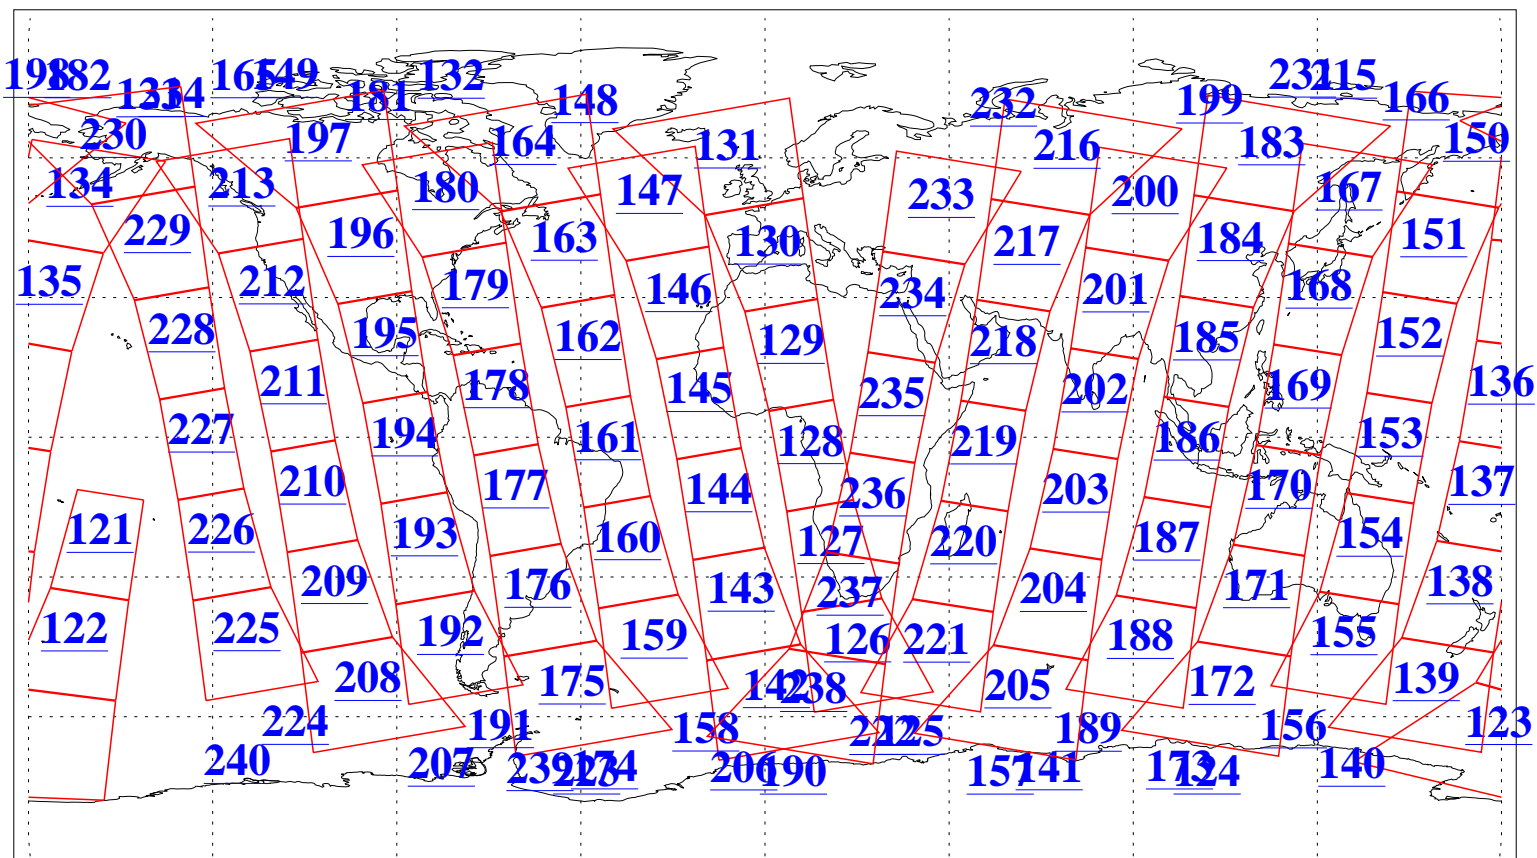

L1B Availability  
AMSU Granules: 240  
HSB Granules: 0  
AIRS Granules: 240

30 Mar 2006  
DoY 89  
Aqua Day 1426  
Granules: 1 to 120

Granules: 121 to 240

Legend: AMSU Available, HSB Available, AIRS Available

L1B Availability  
AMSU Granules: 240  
HSB Granules: 0  
AIRS Granules: 240

30 Mar 2006  
DoY 89  
Aqua Day 1426  
Ascending Granules

Descending Granules

Legend: AMSU Available, HSB Available, AIRS Available

L1B Availability  
 AMSU Granules: 240  
 HSB Granules: 0  
 AIRS Granules: 240

30 Mar 2006  
 DoY 89  
 Aqua Day 1426

Northern Hemisphere Granules

Southern Hemisphere Granules

Legend: AMSU Available, HSB Available, AIRS Available