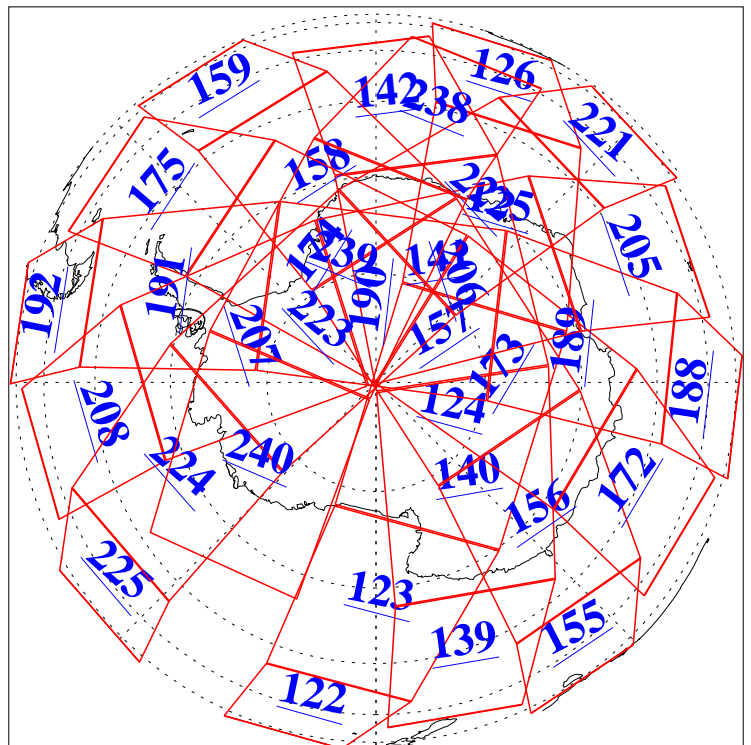

L1B Availability  
AMSU Granules: 240  
HSB Granules: 0  
AIRS Granules: 240

30 Mar 2006  
DoY 89  
Aqua Day 1426  
Granules: 1 to 120

Granules: 121 to 240

Legend: AMSU Available, HSB Available, AIRS Available

L1B Availability  
AMSU Granules: 240  
HSB Granules: 0  
AIRS Granules: 240

30 Mar 2006  
DoY 89  
Aqua Day 1426  
Ascending Granules

Descending Granules

Legend: AMSU Available, HSB Available, AIRS Available

L1B Availability  
 AMSU Granules: 240  
 HSB Granules: 0  
 AIRS Granules: 240

30 Mar 2006  
 DoY 89  
 Aqua Day 1426

Northern Hemisphere Granules

Southern Hemisphere Granules

Legend: AMSU Available, HSB Available, AIRS Available