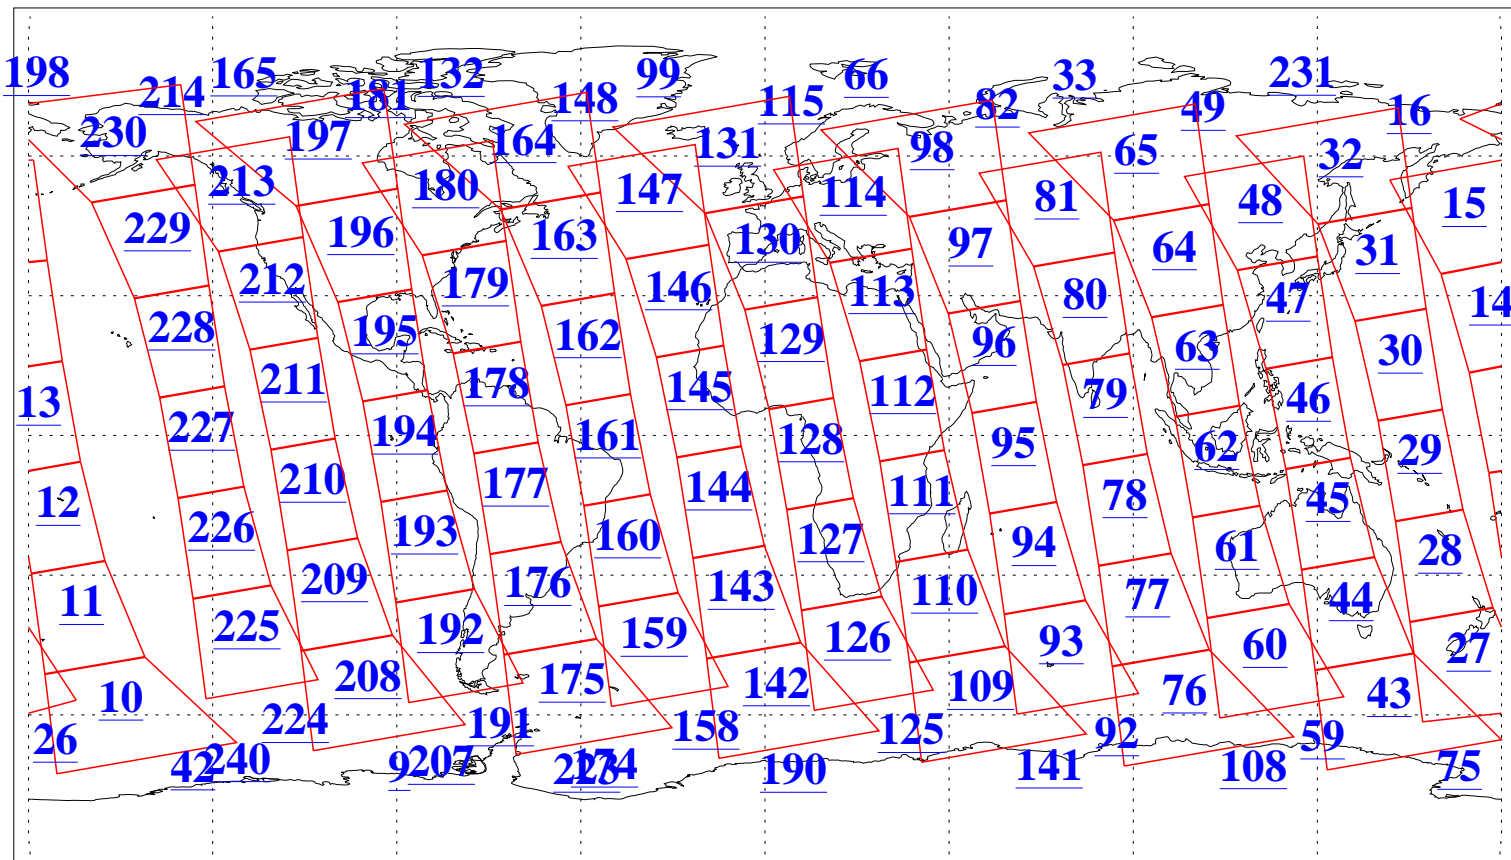

L1B Availability  
AMSU Granules: 240  
HSB Granules: 0  
AIRS Granules: 240

30 Mar 2006  
DoY 89  
Aqua Day 1426  
Granules: 1 to 120

Granules: 121 to 240

Legend: AMSU Available, HSB Available, AIRS Available

L1B Availability  
AMSU Granules: 240  
HSB Granules: 0  
AIRS Granules: 240

30 Mar 2006  
DoY 89  
Aqua Day 1426  
Ascending Granules

Descending Granules

Legend: AMSU Available, HSB Available, AIRS Available

L1B Availability  
 AMSU Granules: 240  
 HSB Granules: 0  
 AIRS Granules: 240

30 Mar 2006  
 DoY 89  
 Aqua Day 1426

Northern Hemisphere Granules

Southern Hemisphere Granules

Legend: AMSU Available, HSB Available, AIRS Available