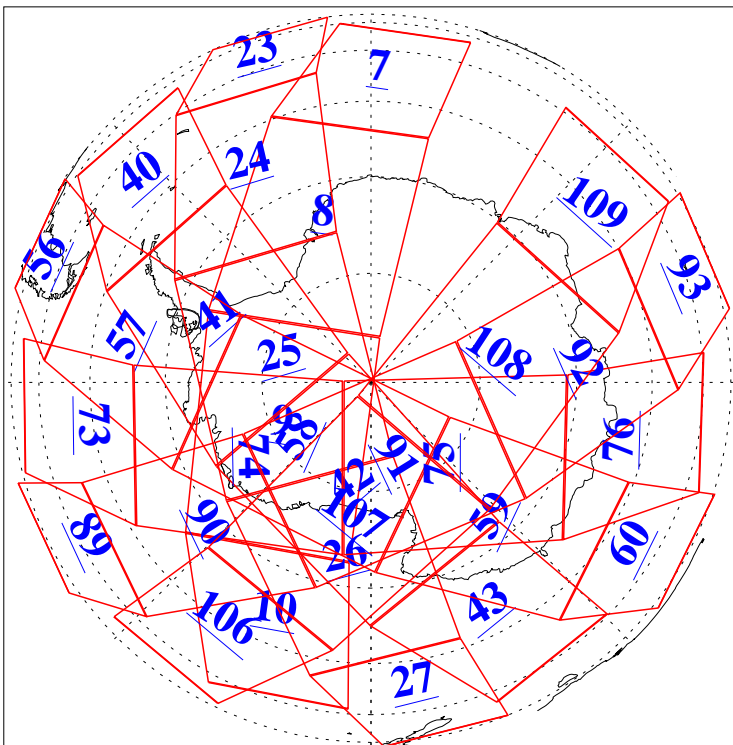

L1B Availability  
AMSU Granules: 240  
HSB Granules: 0  
AIRS Granules: 240

30 Mar 2006  
DoY 89  
Aqua Day 1426  
Granules: 1 to 120

Granules: 121 to 240

Legend: AMSU Available, HSB Available, AIRS Available

L1B Availability  
AMSU Granules: 240  
HSB Granules: 0  
AIRS Granules: 240

30 Mar 2006  
DoY 89  
Aqua Day 1426  
Ascending Granules

Descending Granules

Legend: AMSU Available, HSB Available, AIRS Available

L1B Availability  
 AMSU Granules: 240  
 HSB Granules: 0  
 AIRS Granules: 240

30 Mar 2006  
 DoY 89  
 Aqua Day 1426

Northern Hemisphere Granules

Southern Hemisphere Granules

Legend: AMSU Available, HSB Available, AIRS Available