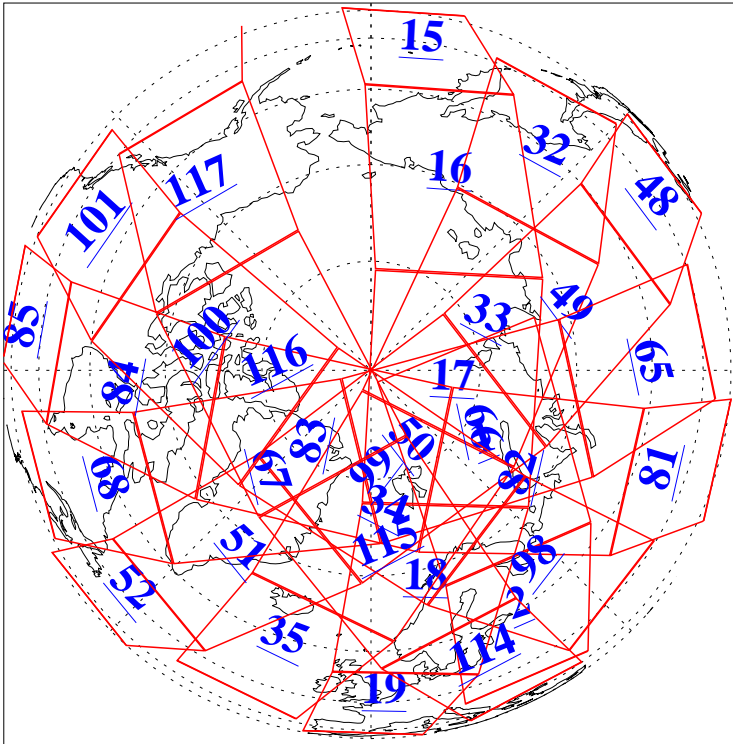

L1B Availability  
AMSU Granules: 240  
HSB Granules: 0  
AIRS Granules: 240

30 Mar 2006  
DoY 89  
Aqua Day 1426  
Granules: 1 to 120

Granules: 121 to 240

Legend: AMSU Available, HSB Available, AIRS Available

L1B Availability  
AMSU Granules: 240  
HSB Granules: 0  
AIRS Granules: 240

30 Mar 2006  
DoY 89  
Aqua Day 1426  
Ascending Granules

Descending Granules

Legend: AMSU Available, HSB Available, AIRS Available

L1B Availability  
 AMSU Granules: 240  
 HSB Granules: 0  
 AIRS Granules: 240

30 Mar 2006  
 DoY 89  
 Aqua Day 1426

Northern Hemisphere Granules

Southern Hemisphere Granules

Legend: AMSU Available, HSB Available, AIRS Available