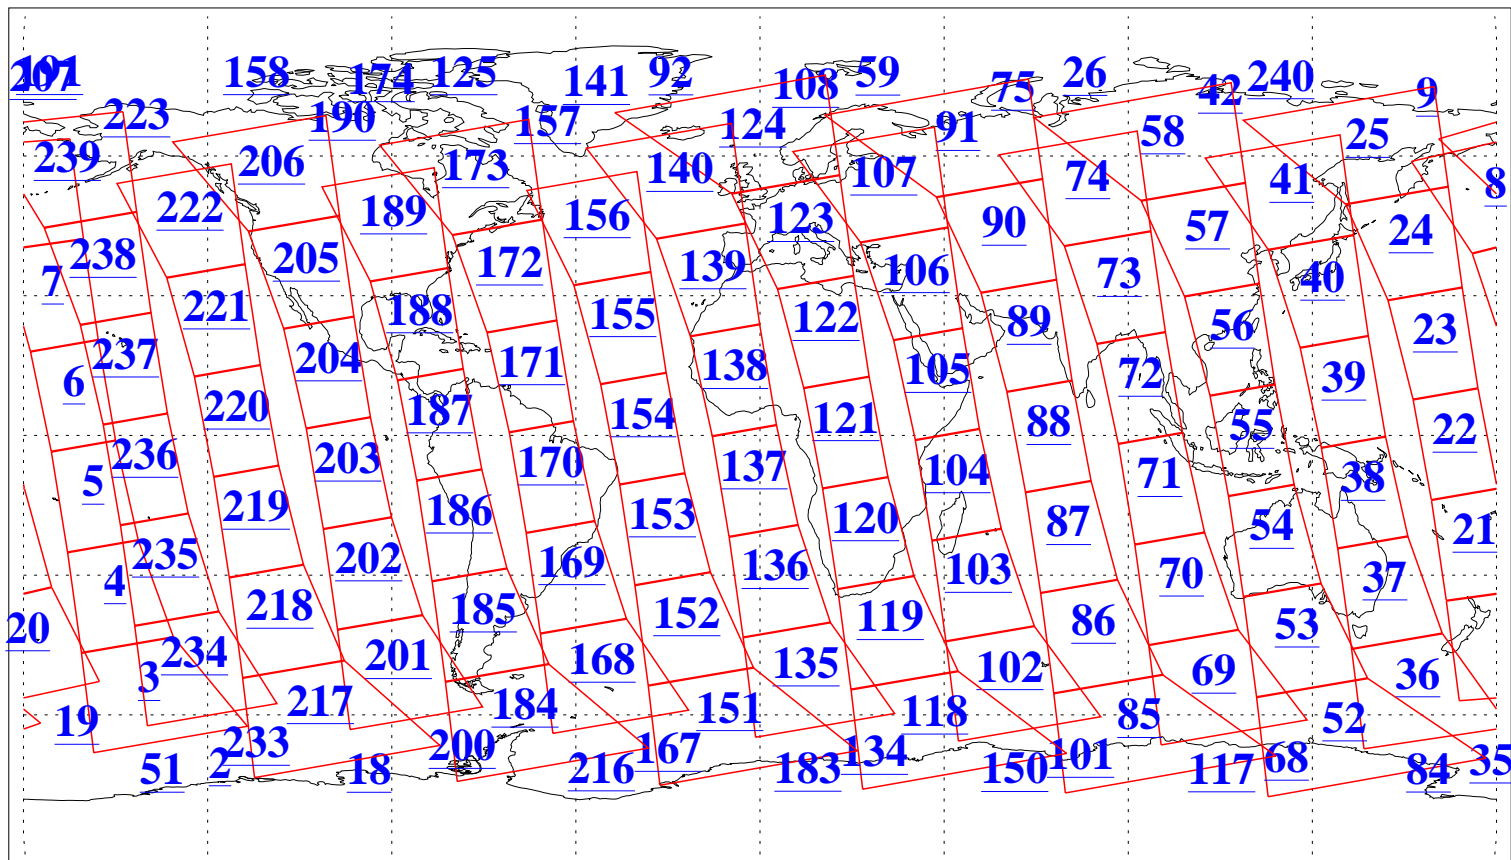

L1B Availability
AMSU Granules: 240
HSB Granules: 0
AIRS Granules: 240

29 Mar 2006
DoY 88
Aqua Day 1425
Granules: 1 to 120

Granules: 121 to 240

Legend: AMSU Available, HSB Available, AIRS Available

L1B Availability
AMSU Granules: 240
HSB Granules: 0
AIRS Granules: 240

29 Mar 2006
DoY 88
Aqua Day 1425

Ascending Granules

Descending Granules

Legend: AMSU Available, HSB Available, AIRS Available

L1B Availability
AMSU Granules: 240
HSB Granules: 0
AIRS Granules: 240

29 Mar 2006
DoY 88
Aqua Day 1425

Northern Hemisphere Granules

Southern Hemisphere Granules

Legend: AMSU Available, HSB Available, AIRS Available