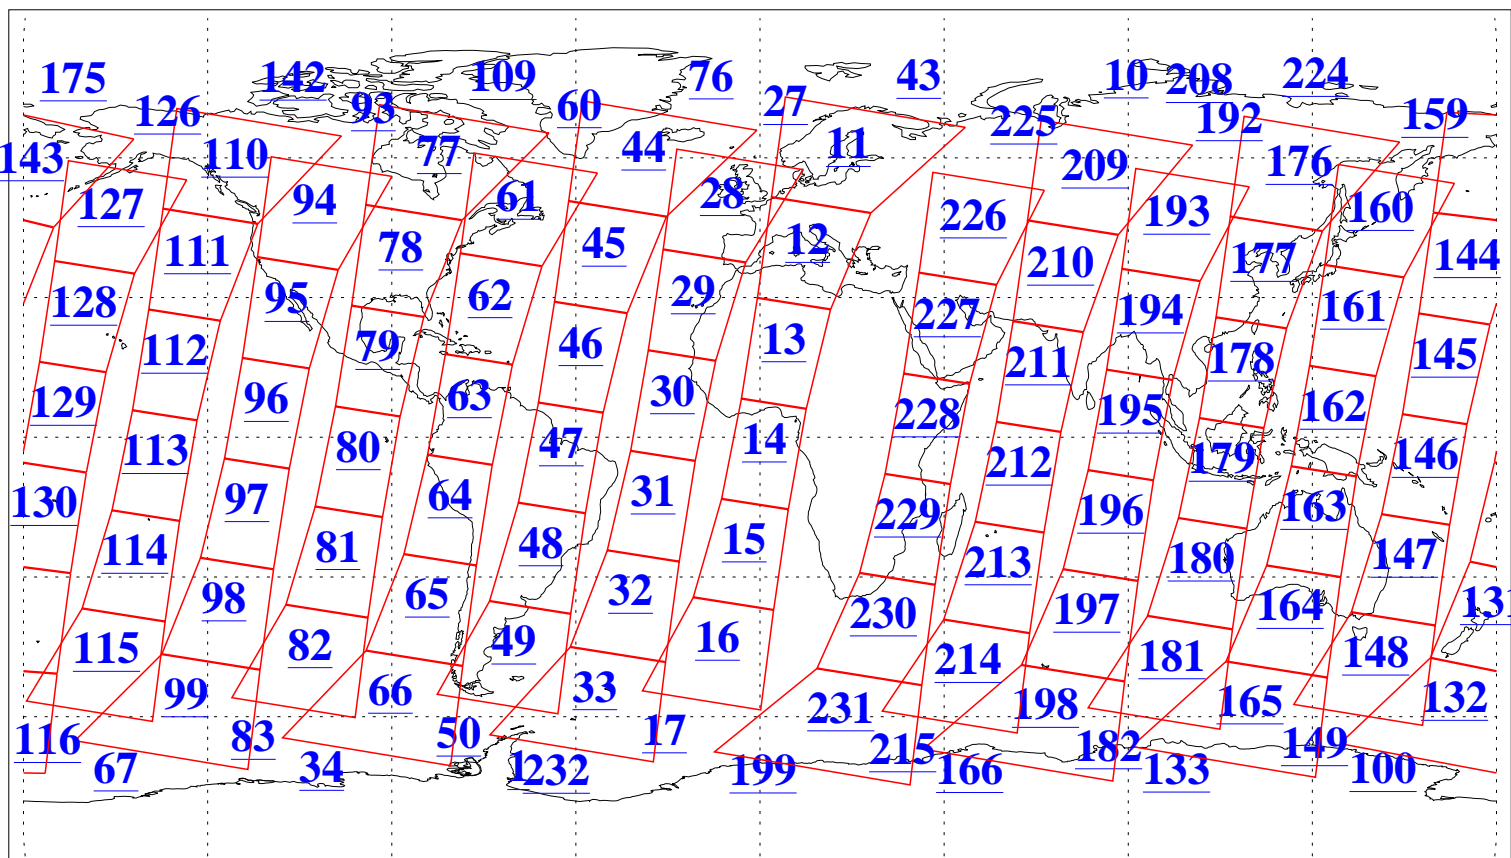

L1B Availability
AMSU Granules: 240
HSB Granules: 0
AIRS Granules: 240

29 Mar 2006
DoY 88
Aqua Day 1425
Granules: 1 to 120

Granules: 121 to 240

Legend: AMSU Available, HSB Available, AIRS Available

L1B Availability
AMSU Granules: 240
HSB Granules: 0
AIRS Granules: 240

29 Mar 2006
DoY 88
Aqua Day 1425

Ascending Granules

Descending Granules

Legend: AMSU Available, HSB Available, AIRS Available

L1B Availability
AMSU Granules: 240
HSB Granules: 0
AIRS Granules: 240

29 Mar 2006
DoY 88
Aqua Day 1425

Northern Hemisphere Granules

Southern Hemisphere Granules

Legend: AMSU Available, HSB Available, AIRS Available