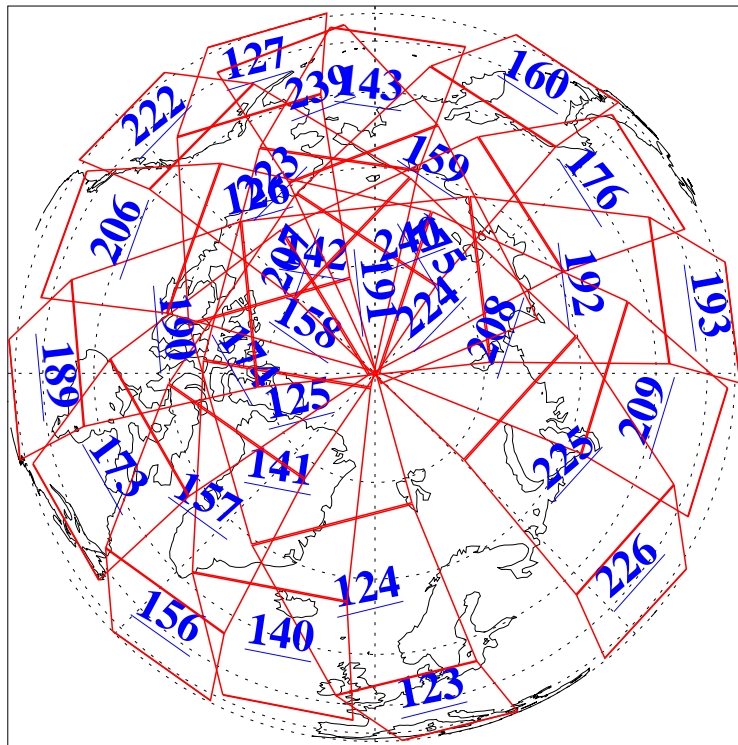

L1B Availability
AMSU Granules: 240
HSB Granules: 0
AIRS Granules: 240

29 Mar 2006
DoY 88
Aqua Day 1425
Granules: 1 to 120

Granules: 121 to 240

Legend: AMSU Available, HSB Available, AIRS Available

L1B Availability
AMSU Granules: 240
HSB Granules: 0
AIRS Granules: 240

29 Mar 2006
DoY 88
Aqua Day 1425

Ascending Granules

Descending Granules

Legend: AMSU Available, HSB Available, AIRS Available

L1B Availability
AMSU Granules: 240
HSB Granules: 0
AIRS Granules: 240

29 Mar 2006
DoY 88
Aqua Day 1425

Northern Hemisphere Granules

Southern Hemisphere Granules

Legend: AMSU Available, HSB Available, AIRS Available