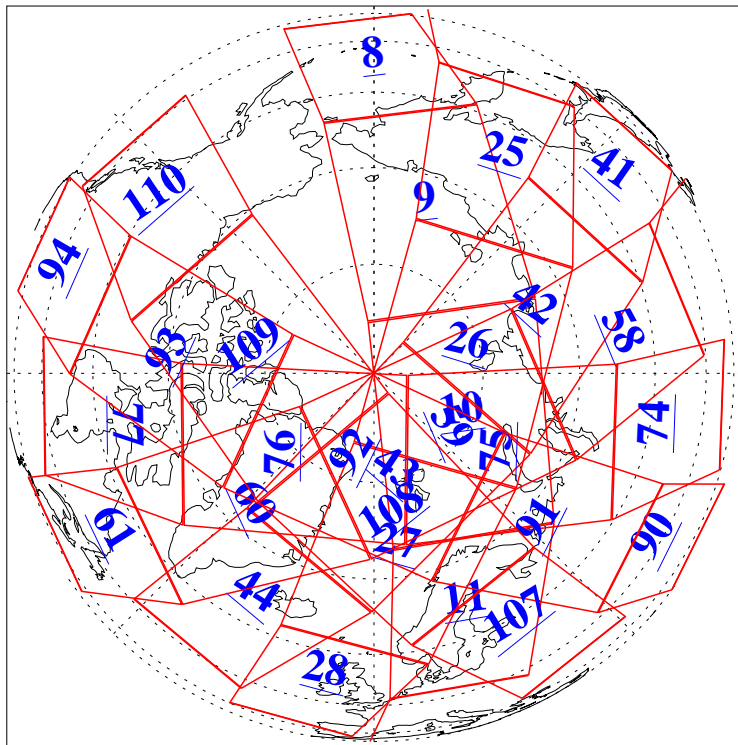

L1B Availability
AMSU Granules: 240
HSB Granules: 0
AIRS Granules: 240

29 Mar 2006
DoY 88
Aqua Day 1425
Granules: 1 to 120

Granules: 121 to 240

Legend: AMSU Available, HSB Available, AIRS Available

L1B Availability
AMSU Granules: 240
HSB Granules: 0
AIRS Granules: 240

29 Mar 2006
DoY 88
Aqua Day 1425

Ascending Granules

Descending Granules

Legend: AMSU Available, HSB Available, AIRS Available

L1B Availability
AMSU Granules: 240
HSB Granules: 0
AIRS Granules: 240

29 Mar 2006
DoY 88
Aqua Day 1425

Northern Hemisphere Granules

Southern Hemisphere Granules

Legend: AMSU Available, HSB Available, AIRS Available