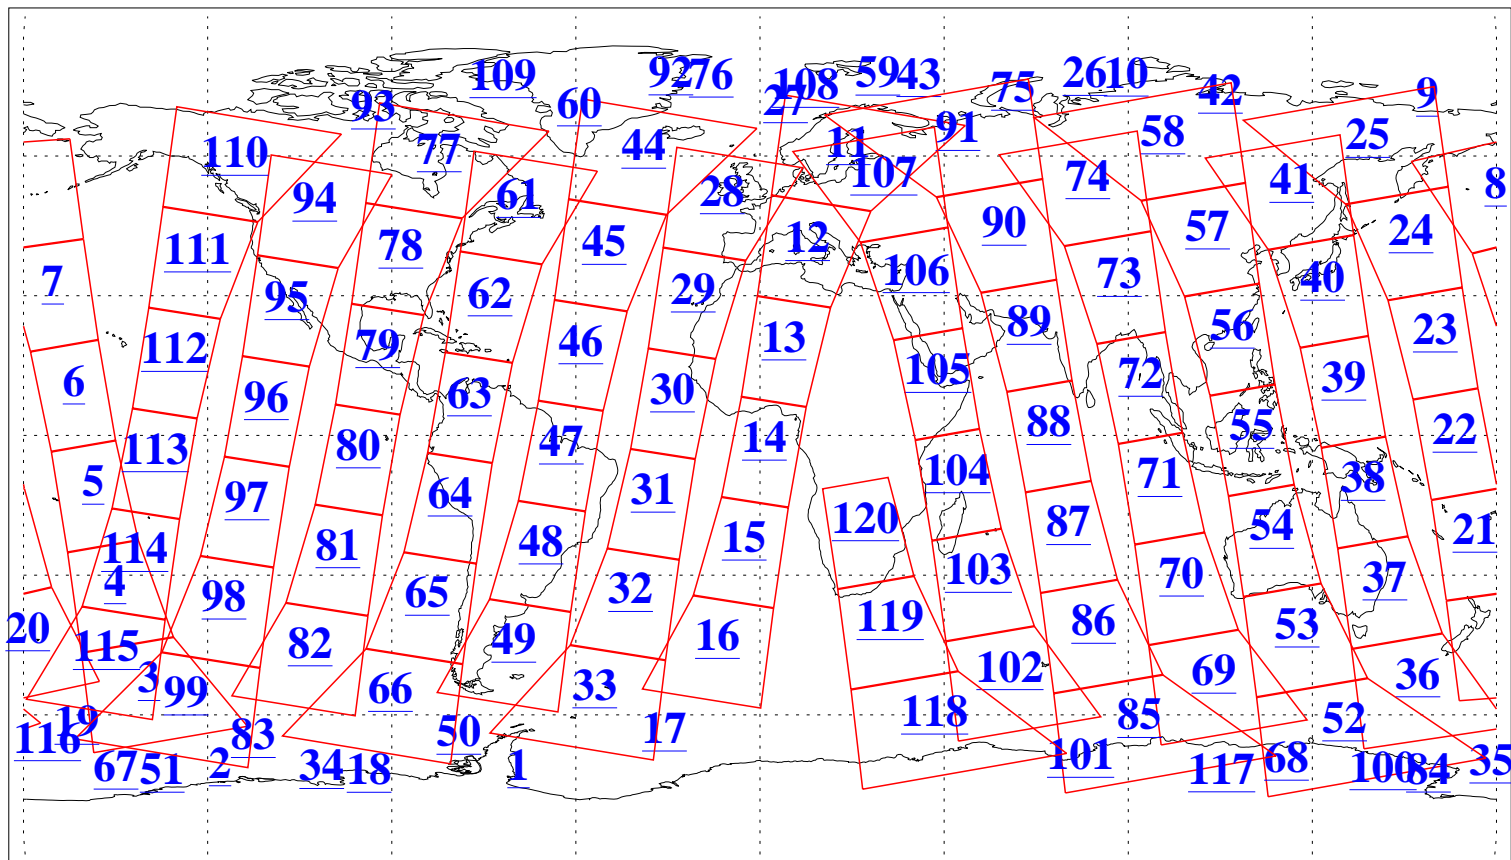

L1B Availability
AMSU Granules: 240
HSB Granules: 0
AIRS Granules: 240

29 Mar 2006
DoY 88
Aqua Day 1425
Granules: 1 to 120

Granules: 121 to 240

Legend: AMSU Available, HSB Available, AIRS Available

L1B Availability
AMSU Granules: 240
HSB Granules: 0
AIRS Granules: 240

29 Mar 2006
DoY 88
Aqua Day 1425

Ascending Granules

Descending Granules

Legend: AMSU Available, HSB Available, AIRS Available

L1B Availability
AMSU Granules: 240
HSB Granules: 0
AIRS Granules: 240

29 Mar 2006
DoY 88
Aqua Day 1425

Northern Hemisphere Granules

Southern Hemisphere Granules

Legend: AMSU Available, HSB Available, AIRS Available