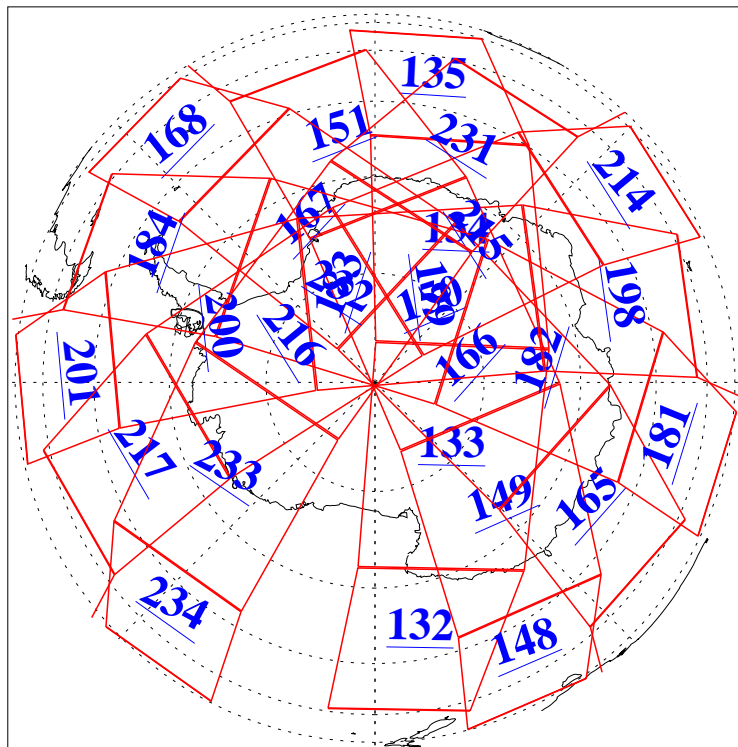

L1B Availability
AMSU Granules: 240
HSB Granules: 0
AIRS Granules: 240

29 Mar 2006
DoY 88
Aqua Day 1425
Granules: 1 to 120

Granules: 121 to 240

Legend: AMSU Available, HSB Available, AIRS Available

L1B Availability
AMSU Granules: 240
HSB Granules: 0
AIRS Granules: 240

29 Mar 2006
DoY 88
Aqua Day 1425

Ascending Granules

Descending Granules

Legend: AMSU Available, HSB Available, AIRS Available

L1B Availability
AMSU Granules: 240
HSB Granules: 0
AIRS Granules: 240

29 Mar 2006
DoY 88
Aqua Day 1425

Northern Hemisphere Granules

Southern Hemisphere Granules

Legend: AMSU Available, HSB Available, AIRS Available