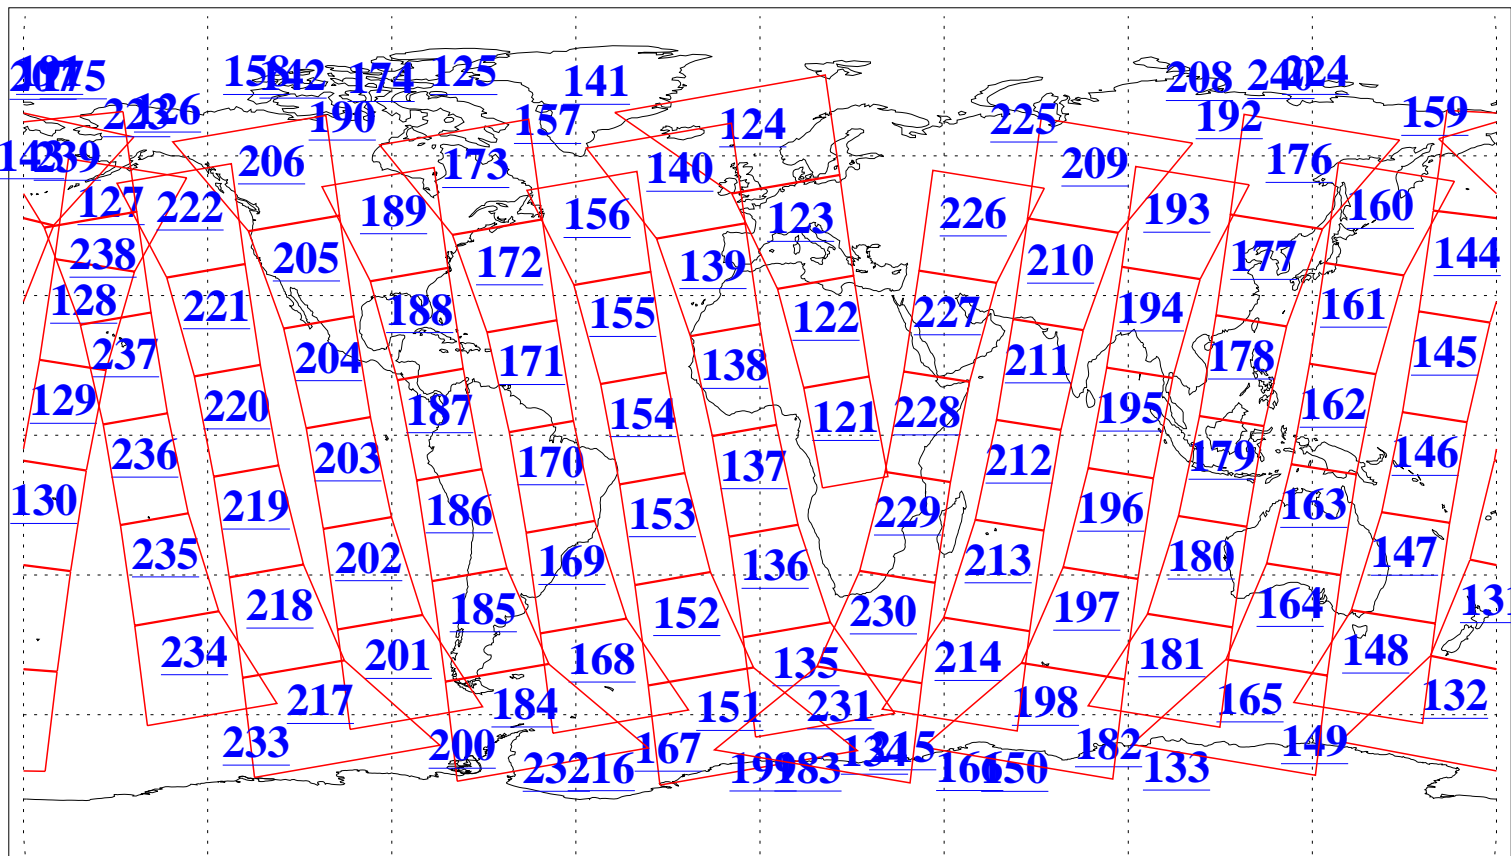

L1B Availability
AMSU Granules: 240
HSB Granules: 0
AIRS Granules: 240

29 Mar 2006
DoY 88
Aqua Day 1425
Granules: 1 to 120

Granules: 121 to 240

Legend: AMSU Available, HSB Available, AIRS Available

L1B Availability
AMSU Granules: 240
HSB Granules: 0
AIRS Granules: 240

29 Mar 2006
DoY 88
Aqua Day 1425

Ascending Granules

Descending Granules

Legend: AMSU Available, HSB Available, AIRS Available

L1B Availability
AMSU Granules: 240
HSB Granules: 0
AIRS Granules: 240

29 Mar 2006
DoY 88
Aqua Day 1425

Northern Hemisphere Granules

Southern Hemisphere Granules

Legend: AMSU Available, HSB Available, AIRS Available