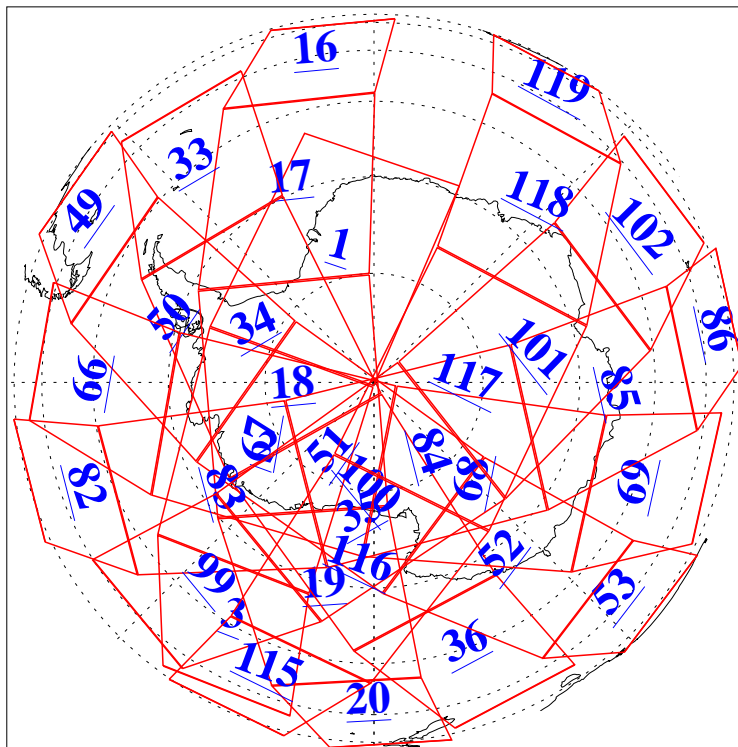

L1B Availability
AMSU Granules: 240
HSB Granules: 0
AIRS Granules: 240

29 Mar 2006
DoY 88
Aqua Day 1425
Granules: 1 to 120

Granules: 121 to 240

Legend: AMSU Available, HSB Available, AIRS Available

L1B Availability
AMSU Granules: 240
HSB Granules: 0
AIRS Granules: 240

29 Mar 2006
DoY 88
Aqua Day 1425

Ascending Granules

Descending Granules

Legend: AMSU Available, HSB Available, AIRS Available

L1B Availability
AMSU Granules: 240
HSB Granules: 0
AIRS Granules: 240

29 Mar 2006
DoY 88
Aqua Day 1425

Northern Hemisphere Granules

Southern Hemisphere Granules

Legend: AMSU Available, HSB Available, AIRS Available