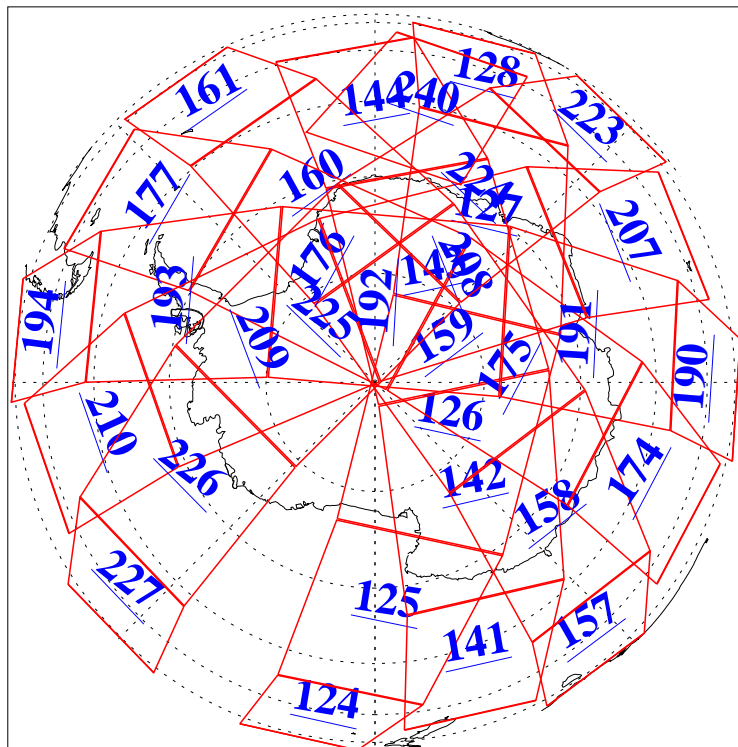

L1B Availability  
AMSU Granules: 240  
HSB Granules: 0  
AIRS Granules: 240

28 Mar 2006  
DoY 87  
Aqua Day 1424  
Granules: 1 to 120

Granules: 121 to 240

Legend: AMSU Available, HSB Available, AIRS Available

L1B Availability  
AMSU Granules: 240  
HSB Granules: 0  
AIRS Granules: 240

28 Mar 2006  
DoY 87  
Aqua Day 1424

Ascending Granules

Descending Granules

Legend: AMSU Available, HSB Available, AIRS Available

L1B Availability  
 AMSU Granules: 240  
 HSB Granules: 0  
 AIRS Granules: 240

28 Mar 2006  
 DoY 87  
 Aqua Day 1424

Northern Hemisphere Granules

Southern Hemisphere Granules

Legend: AMSU Available, HSB Available, AIRS Available