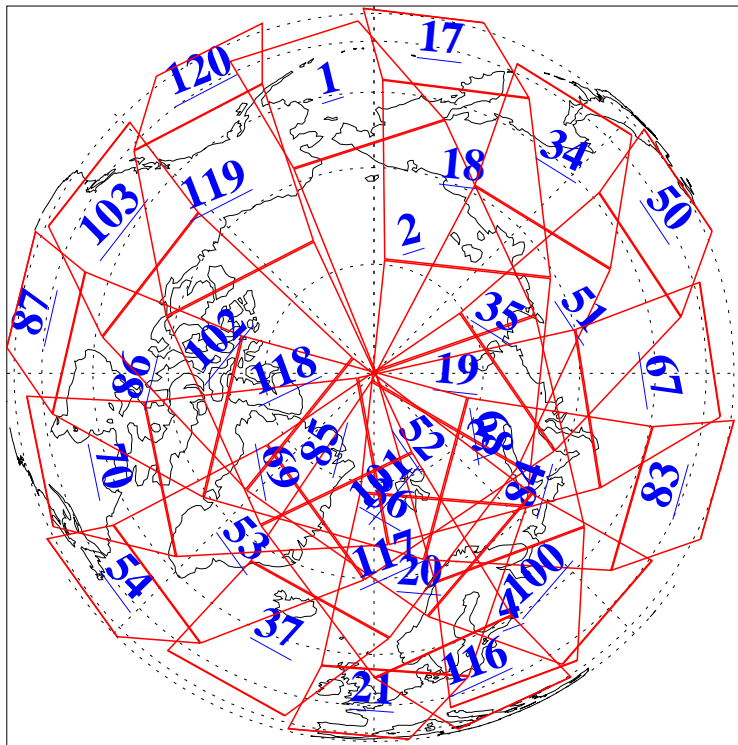

L1B Availability  
AMSU Granules: 240  
HSB Granules: 0  
AIRS Granules: 240

28 Mar 2006  
DoY 87  
Aqua Day 1424  
Granules: 1 to 120

Granules: 121 to 240

Legend: AMSU Available, HSB Available, AIRS Available

L1B Availability  
AMSU Granules: 240  
HSB Granules: 0  
AIRS Granules: 240

28 Mar 2006  
DoY 87  
Aqua Day 1424

Ascending Granules

Descending Granules

Legend: AMSU Available, HSB Available, AIRS Available

L1B Availability  
 AMSU Granules: 240  
 HSB Granules: 0  
 AIRS Granules: 240

28 Mar 2006  
 DoY 87  
 Aqua Day 1424

Northern Hemisphere Granules

Southern Hemisphere Granules

Legend: AMSU Available, HSB Available, AIRS Available