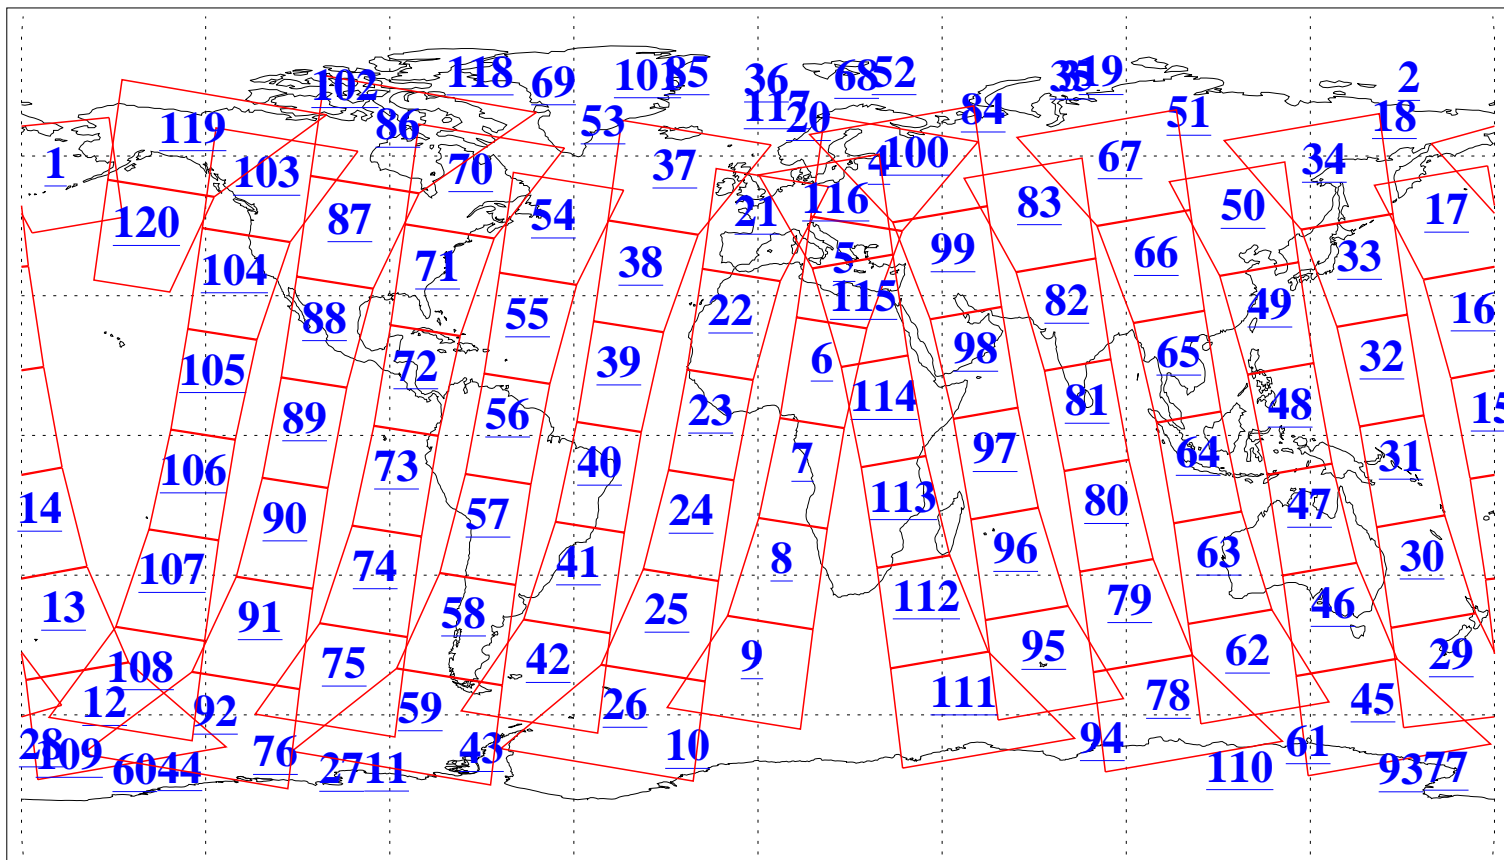

L1B Availability  
AMSU Granules: 240  
HSB Granules: 0  
AIRS Granules: 240

28 Mar 2006  
DoY 87  
Aqua Day 1424  
Granules: 1 to 120

Granules: 121 to 240

Legend: AMSU Available, HSB Available, AIRS Available

L1B Availability  
AMSU Granules: 240  
HSB Granules: 0  
AIRS Granules: 240

28 Mar 2006  
DoY 87  
Aqua Day 1424

Ascending Granules

Descending Granules

Legend: AMSU Available, HSB Available, AIRS Available

L1B Availability  
 AMSU Granules: 240  
 HSB Granules: 0  
 AIRS Granules: 240

28 Mar 2006  
 DoY 87  
 Aqua Day 1424

Northern Hemisphere Granules

Southern Hemisphere Granules

Legend: AMSU Available, HSB Available, AIRS Available