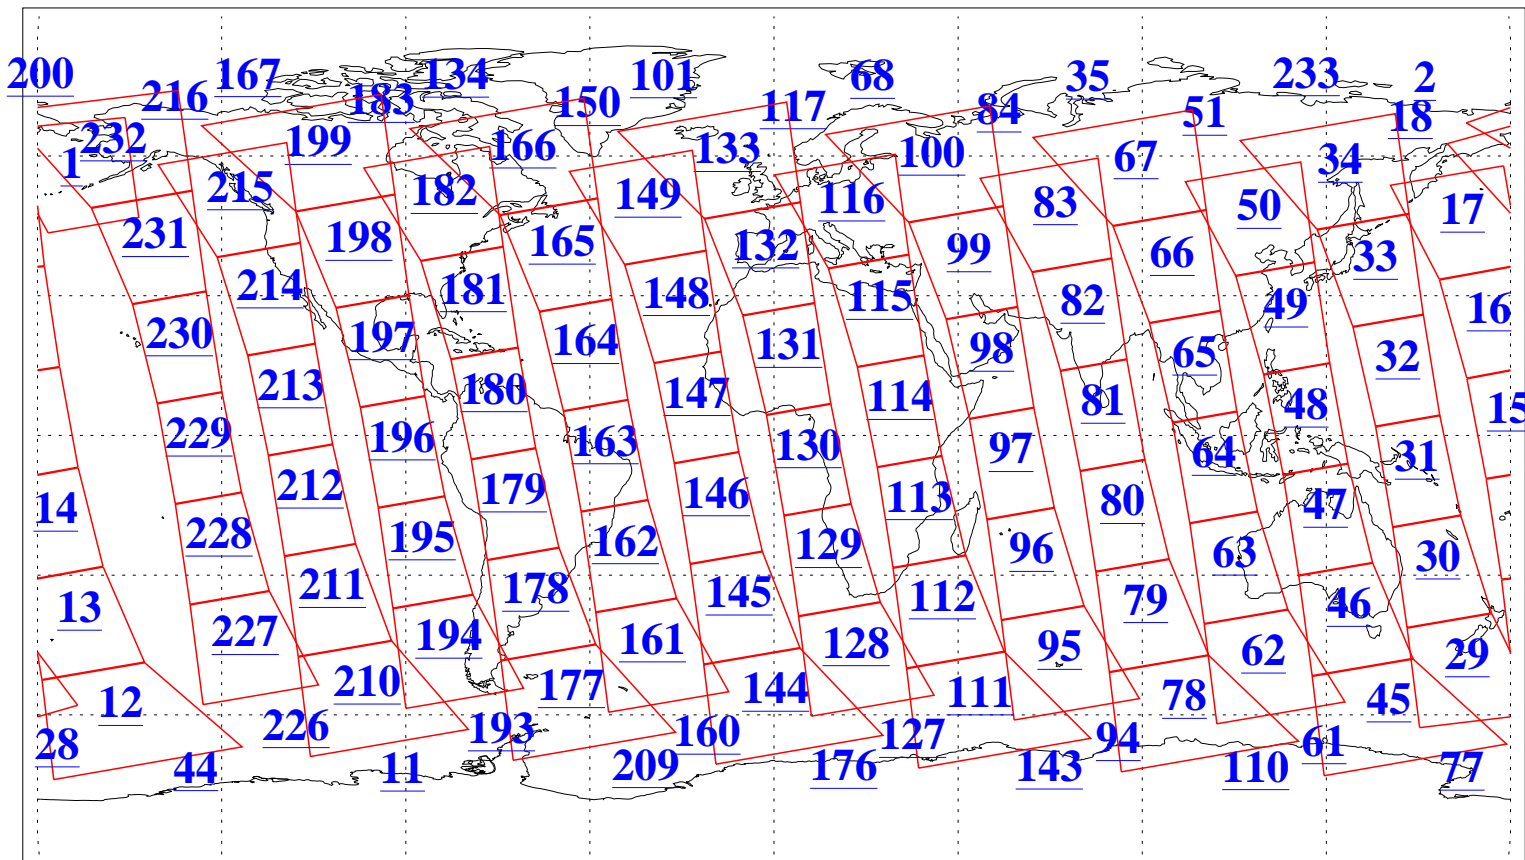

L1B Availability  
AMSU Granules: 240  
HSB Granules: 0  
AIRS Granules: 240

28 Mar 2006  
DoY 87  
Aqua Day 1424  
Granules: 1 to 120

Granules: 121 to 240

Legend: AMSU Available, HSB Available, AIRS Available

L1B Availability  
AMSU Granules: 240  
HSB Granules: 0  
AIRS Granules: 240

28 Mar 2006  
DoY 87  
Aqua Day 1424

Ascending Granules

Descending Granules

Legend: AMSU Available, HSB Available, AIRS Available

L1B Availability  
 AMSU Granules: 240  
 HSB Granules: 0  
 AIRS Granules: 240

28 Mar 2006  
 DoY 87  
 Aqua Day 1424

Northern Hemisphere Granules

Southern Hemisphere Granules

Legend: AMSU Available, HSB Available, AIRS Available