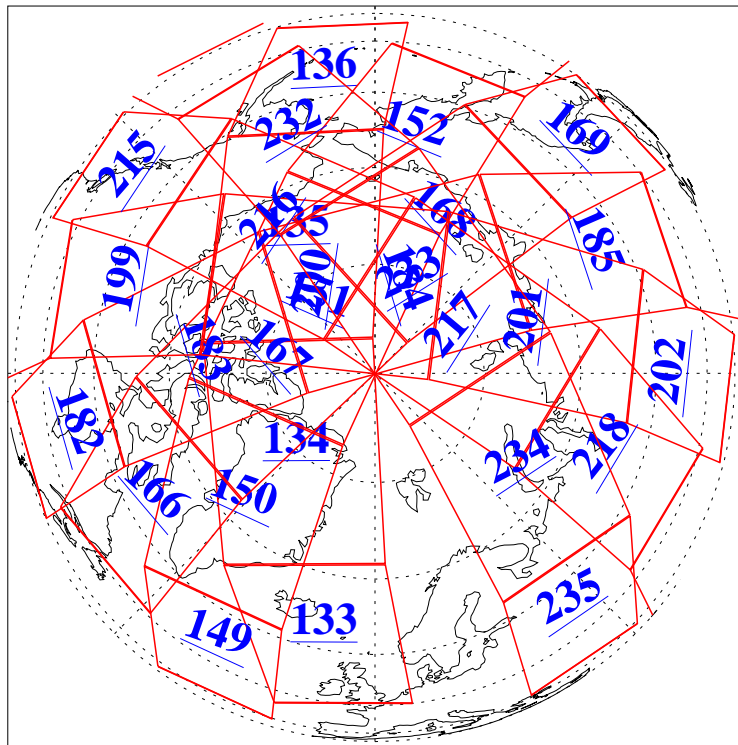

L1B Availability  
AMSU Granules: 240  
HSB Granules: 0  
AIRS Granules: 240

28 Mar 2006  
DoY 87  
Aqua Day 1424  
Granules: 1 to 120

Granules: 121 to 240

Legend: AMSU Available, HSB Available, AIRS Available

L1B Availability  
AMSU Granules: 240  
HSB Granules: 0  
AIRS Granules: 240

28 Mar 2006  
DoY 87  
Aqua Day 1424

Ascending Granules

Descending Granules

Legend: AMSU Available, HSB Available, AIRS Available

L1B Availability  
 AMSU Granules: 240  
 HSB Granules: 0  
 AIRS Granules: 240

28 Mar 2006  
 DoY 87  
 Aqua Day 1424

Northern Hemisphere Granules

Southern Hemisphere Granules

Legend: AMSU Available, HSB Available, AIRS Available