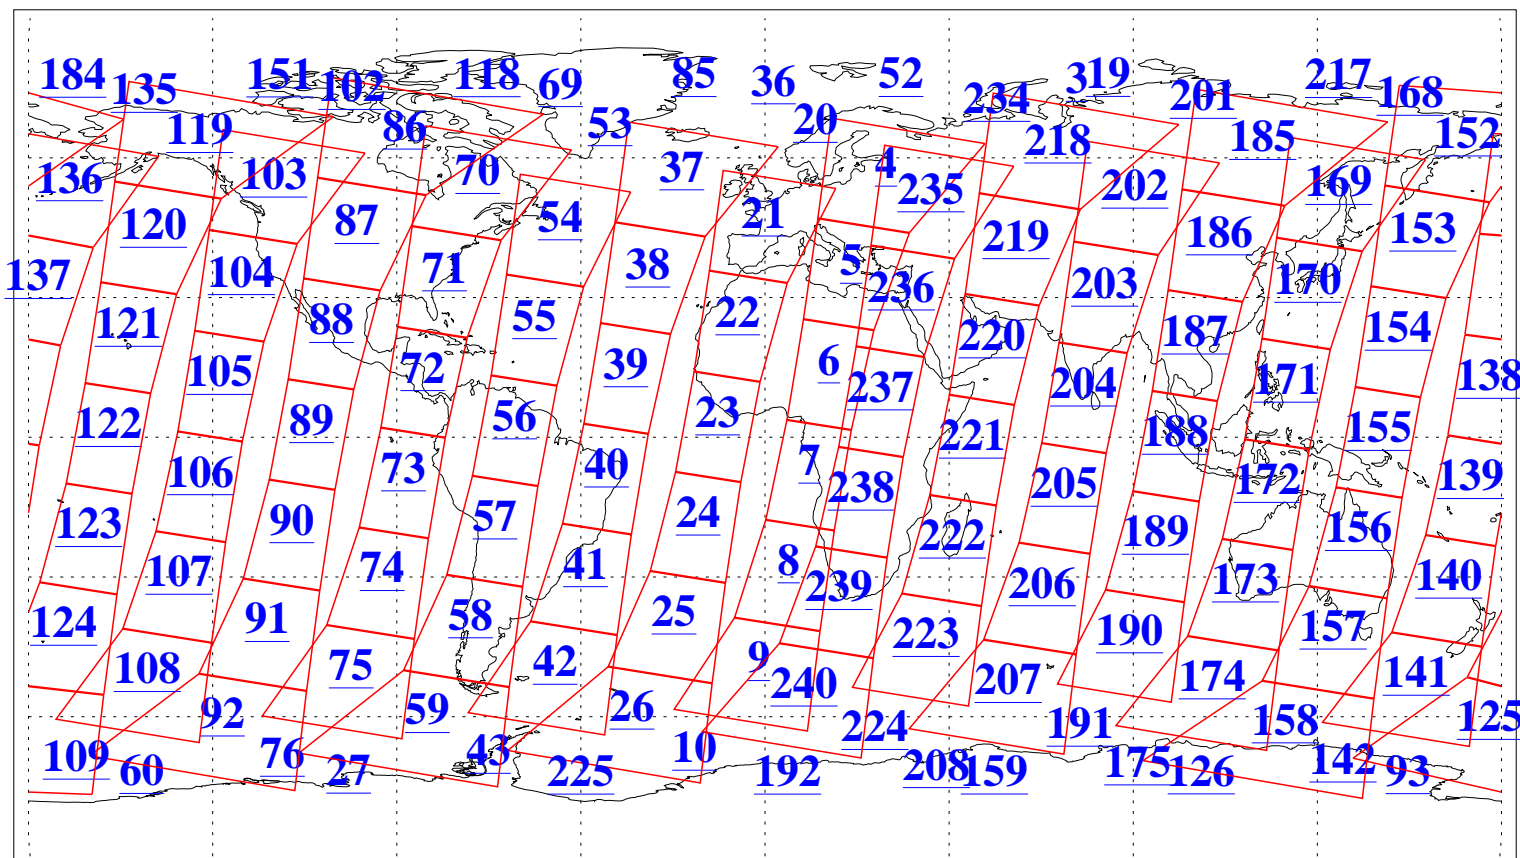

L1B Availability  
AMSU Granules: 240  
HSB Granules: 0  
AIRS Granules: 240

28 Mar 2006  
DoY 87  
Aqua Day 1424  
Granules: 1 to 120

Granules: 121 to 240

Legend: AMSU Available, HSB Available, AIRS Available

L1B Availability  
AMSU Granules: 240  
HSB Granules: 0  
AIRS Granules: 240

28 Mar 2006  
DoY 87  
Aqua Day 1424

Ascending Granules

Descending Granules

Legend: AMSU Available, HSB Available, AIRS Available

L1B Availability  
 AMSU Granules: 240  
 HSB Granules: 0  
 AIRS Granules: 240

28 Mar 2006  
 DoY 87  
 Aqua Day 1424

Northern Hemisphere Granules

Southern Hemisphere Granules

Legend: AMSU Available, HSB Available, AIRS Available