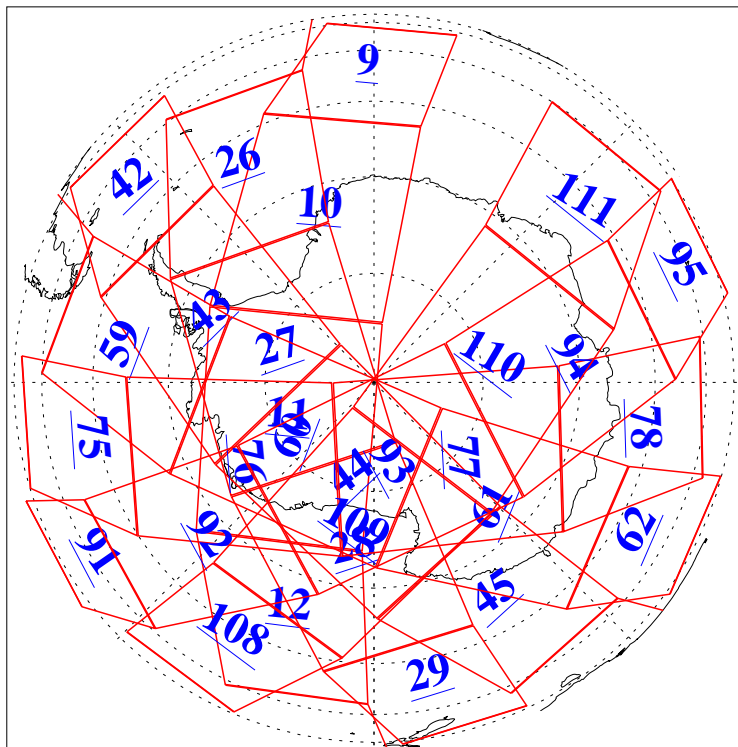

L1B Availability  
AMSU Granules: 240  
HSB Granules: 0  
AIRS Granules: 240

28 Mar 2006  
DoY 87  
Aqua Day 1424  
Granules: 1 to 120

Granules: 121 to 240

Legend: AMSU Available, HSB Available, AIRS Available

L1B Availability  
AMSU Granules: 240  
HSB Granules: 0  
AIRS Granules: 240

28 Mar 2006  
DoY 87  
Aqua Day 1424

Ascending Granules

Descending Granules

Legend: AMSU Available, HSB Available, AIRS Available

L1B Availability  
 AMSU Granules: 240  
 HSB Granules: 0  
 AIRS Granules: 240

28 Mar 2006  
 DoY 87  
 Aqua Day 1424

Northern Hemisphere Granules

Southern Hemisphere Granules

Legend: AMSU Available, HSB Available, AIRS Available