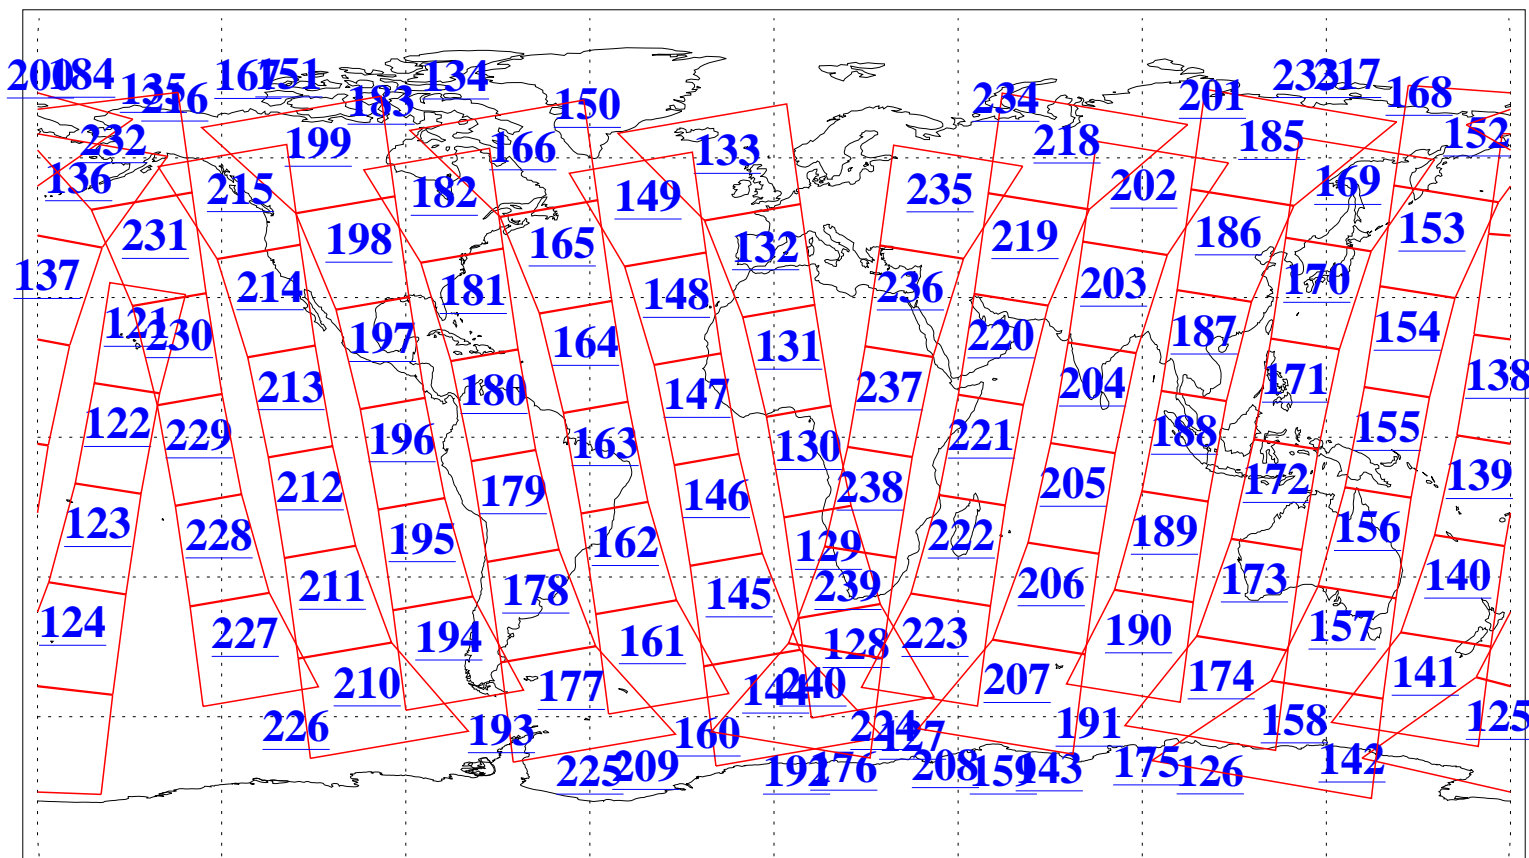

L1B Availability  
AMSU Granules: 240  
HSB Granules: 0  
AIRS Granules: 240

28 Mar 2006  
DoY 87  
Aqua Day 1424  
Granules: 1 to 120

Granules: 121 to 240

Legend: AMSU Available, HSB Available, AIRS Available

L1B Availability  
AMSU Granules: 240  
HSB Granules: 0  
AIRS Granules: 240

28 Mar 2006  
DoY 87  
Aqua Day 1424

Ascending Granules

Descending Granules

Legend: AMSU Available, HSB Available, AIRS Available

L1B Availability  
 AMSU Granules: 240  
 HSB Granules: 0  
 AIRS Granules: 240

28 Mar 2006  
 DoY 87  
 Aqua Day 1424

Northern Hemisphere Granules

Southern Hemisphere Granules

Legend: AMSU Available, HSB Available, AIRS Available