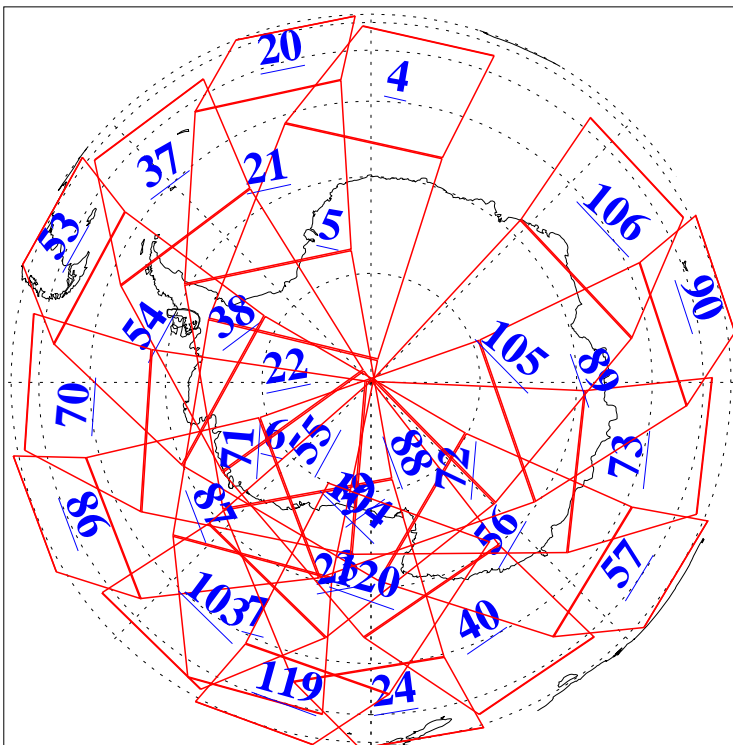

L1B Availability
AMSU Granules: 240
HSB Granules: 0
AIRS Granules: 240

25 Mar 2006
DoY 84
Aqua Day 1421
Granules: 1 to 120

Granules: 121 to 240

Legend: AMSU Available, HSB Available, AIRS Available

L1B Availability
AMSU Granules: 240
HSB Granules: 0
AIRS Granules: 240

25 Mar 2006
DoY 84
Aqua Day 1421

Ascending Granules

Descending Granules

Legend: AMSU Available, HSB Available, AIRS Available

L1B Availability
 AMSU Granules: 240
 HSB Granules: 0
 AIRS Granules: 240

25 Mar 2006
 DoY 84
 Aqua Day 1421

Northern Hemisphere Granules

Southern Hemisphere Granules

Legend: AMSU Available, *HSB Available*, **AIRS Available**