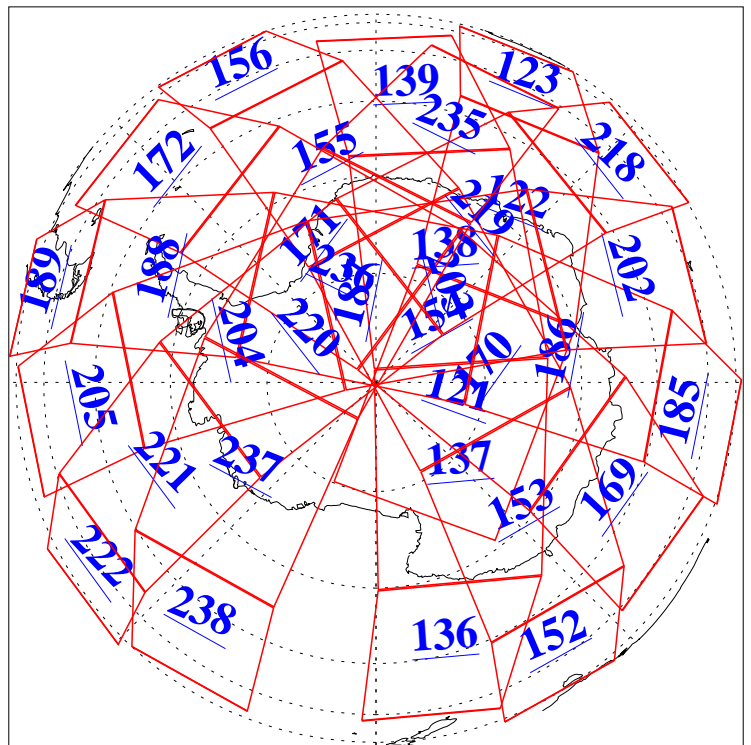

L1B Availability
AMSU Granules: 240
HSB Granules: 0
AIRS Granules: 240

25 Mar 2006
DoY 84
Aqua Day 1421
Granules: 1 to 120

Granules: 121 to 240

Legend: AMSU Available, HSB Available, AIRS Available

L1B Availability
AMSU Granules: 240
HSB Granules: 0
AIRS Granules: 240

25 Mar 2006
DoY 84
Aqua Day 1421

Ascending Granules

Descending Granules

Legend: AMSU Available, HSB Available, AIRS Available

L1B Availability
 AMSU Granules: 240
 HSB Granules: 0
 AIRS Granules: 240

25 Mar 2006
 DoY 84
 Aqua Day 1421

Northern Hemisphere Granules

Southern Hemisphere Granules

Legend: AMSU Available, *HSB Available*, **AIRS Available**