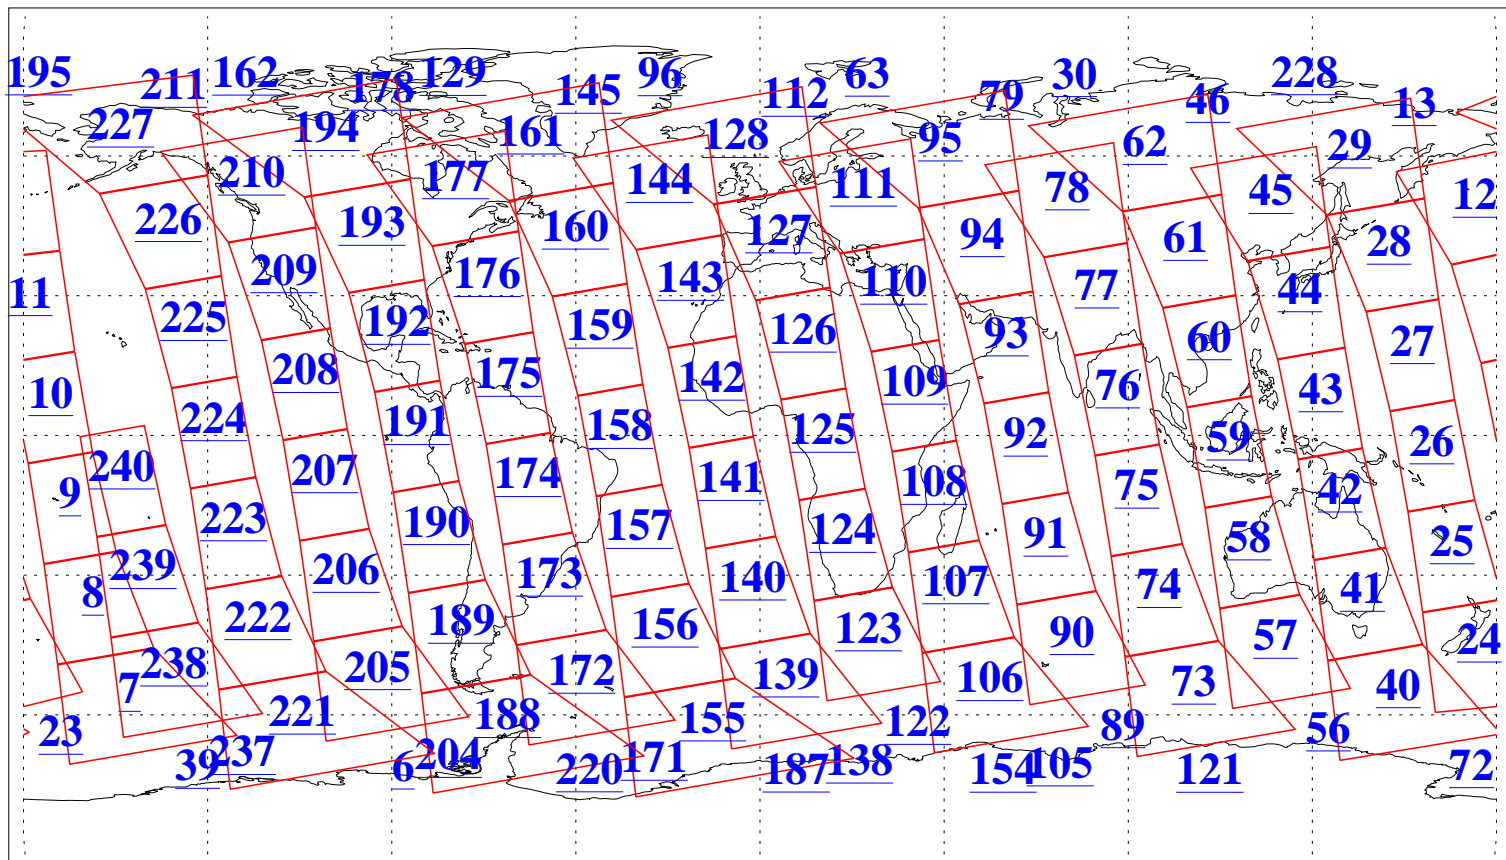

L1B Availability
AMSU Granules: 240
HSB Granules: 0
AIRS Granules: 240

25 Mar 2006
DoY 84
Aqua Day 1421
Granules: 1 to 120

Granules: 121 to 240

Legend: AMSU Available, HSB Available, AIRS Available

L1B Availability
AMSU Granules: 240
HSB Granules: 0
AIRS Granules: 240

25 Mar 2006
DoY 84
Aqua Day 1421

Ascending Granules

Descending Granules

Legend: AMSU Available, HSB Available, AIRS Available

L1B Availability
 AMSU Granules: 240
 HSB Granules: 0
 AIRS Granules: 240

25 Mar 2006
 DoY 84
 Aqua Day 1421

Northern Hemisphere Granules

Southern Hemisphere Granules

Legend: AMSU Available, *HSB Available*, **AIRS Available**