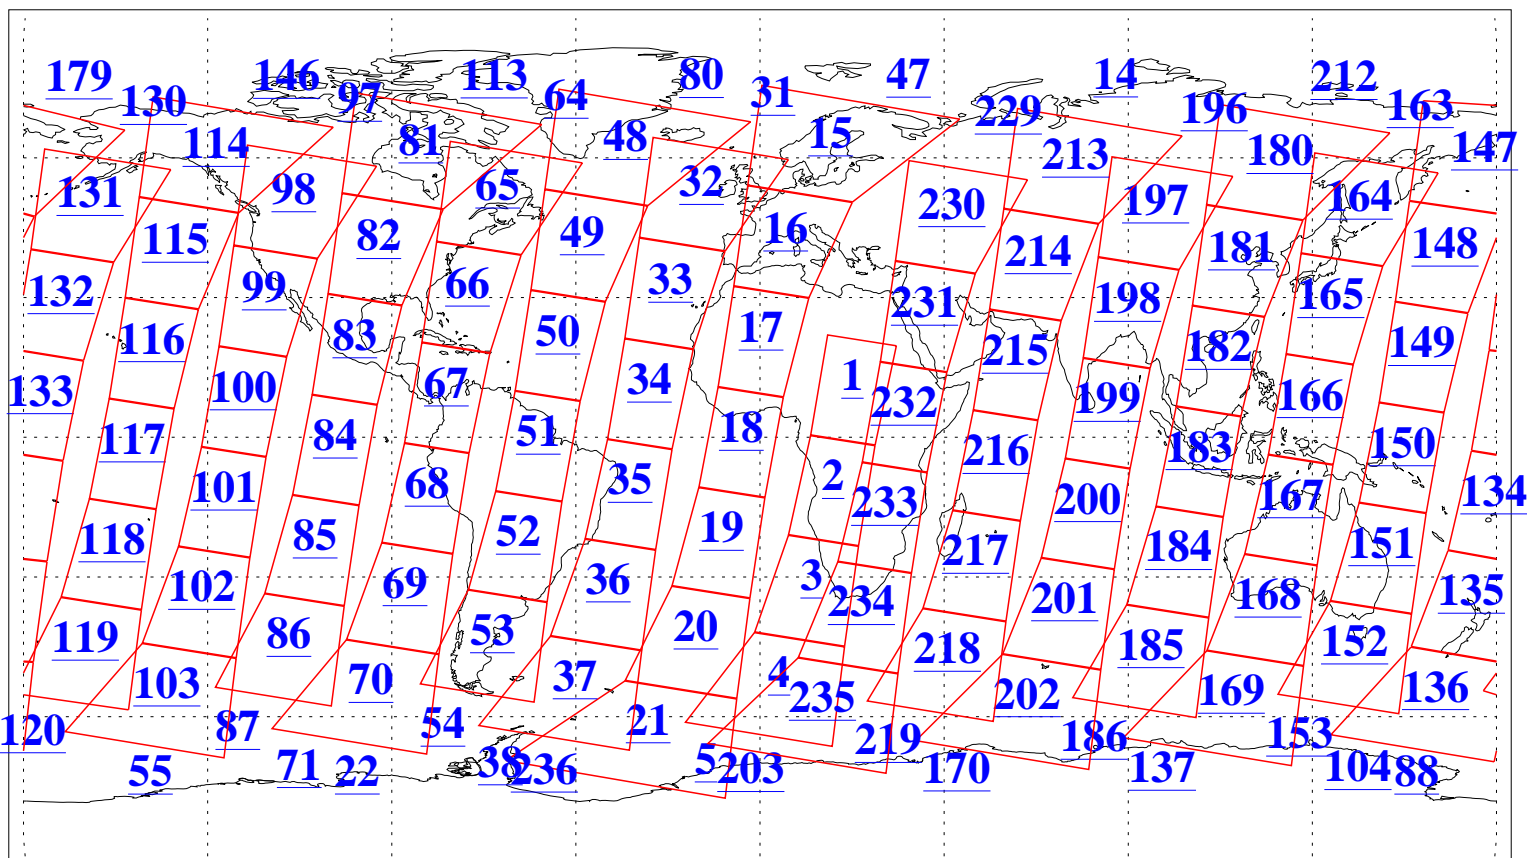

L1B Availability
AMSU Granules: 240
HSB Granules: 0
AIRS Granules: 240

25 Mar 2006
DoY 84
Aqua Day 1421
Granules: 1 to 120

Granules: 121 to 240

Legend: AMSU Available, HSB Available, AIRS Available

L1B Availability
AMSU Granules: 240
HSB Granules: 0
AIRS Granules: 240

25 Mar 2006
DoY 84
Aqua Day 1421

Ascending Granules

Descending Granules

Legend: AMSU Available, HSB Available, AIRS Available

L1B Availability
 AMSU Granules: 240
 HSB Granules: 0
 AIRS Granules: 240

25 Mar 2006
 DoY 84
 Aqua Day 1421

Northern Hemisphere Granules

Southern Hemisphere Granules

Legend: AMSU Available, *HSB Available*, **AIRS Available**