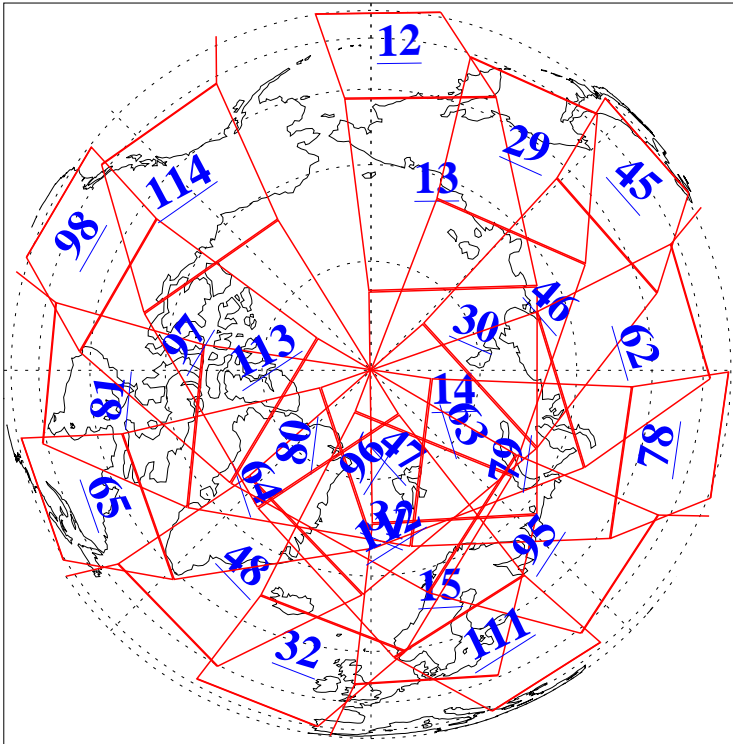

L1B Availability
AMSU Granules: 240
HSB Granules: 0
AIRS Granules: 240

25 Mar 2006
DoY 84
Aqua Day 1421
Granules: 1 to 120

Granules: 121 to 240

Legend: AMSU Available, HSB Available, AIRS Available

L1B Availability
AMSU Granules: 240
HSB Granules: 0
AIRS Granules: 240

25 Mar 2006
DoY 84
Aqua Day 1421

Ascending Granules

Descending Granules

Legend: AMSU Available, HSB Available, AIRS Available

L1B Availability
 AMSU Granules: 240
 HSB Granules: 0
 AIRS Granules: 240

25 Mar 2006
 DoY 84
 Aqua Day 1421

Northern Hemisphere Granules

Southern Hemisphere Granules

Legend: AMSU Available, *HSB Available*, **AIRS Available**