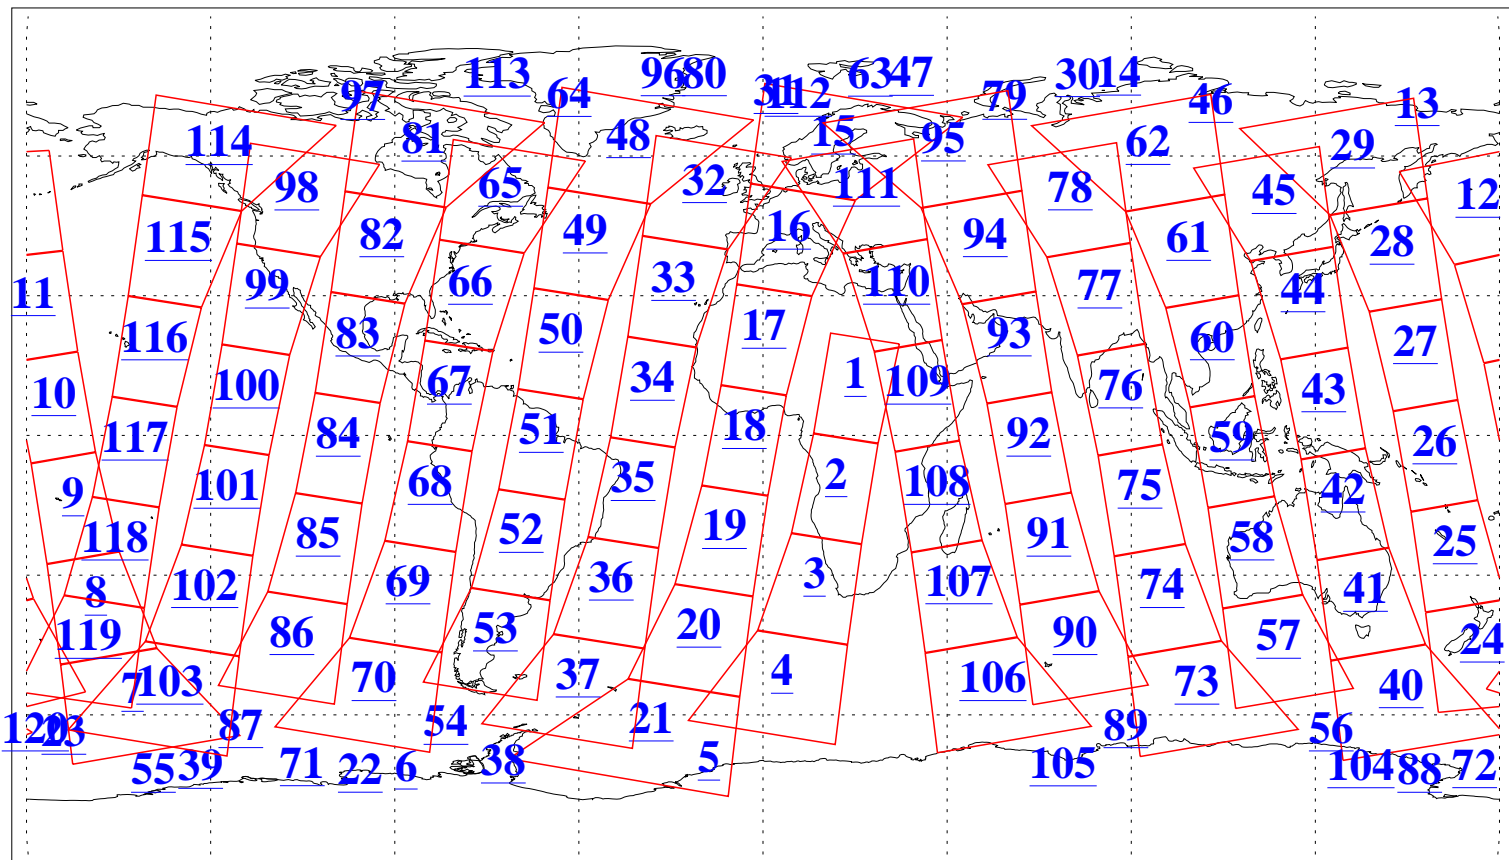

L1B Availability
AMSU Granules: 240
HSB Granules: 0
AIRS Granules: 240

25 Mar 2006
DoY 84
Aqua Day 1421
Granules: 1 to 120

Granules: 121 to 240

Legend: AMSU Available, HSB Available, AIRS Available

L1B Availability
AMSU Granules: 240
HSB Granules: 0
AIRS Granules: 240

25 Mar 2006
DoY 84
Aqua Day 1421

Ascending Granules

Descending Granules

Legend: AMSU Available, HSB Available, AIRS Available

L1B Availability
 AMSU Granules: 240
 HSB Granules: 0
 AIRS Granules: 240

25 Mar 2006
 DoY 84
 Aqua Day 1421

Northern Hemisphere Granules

Southern Hemisphere Granules

Legend: AMSU Available, *HSB Available*, **AIRS Available**