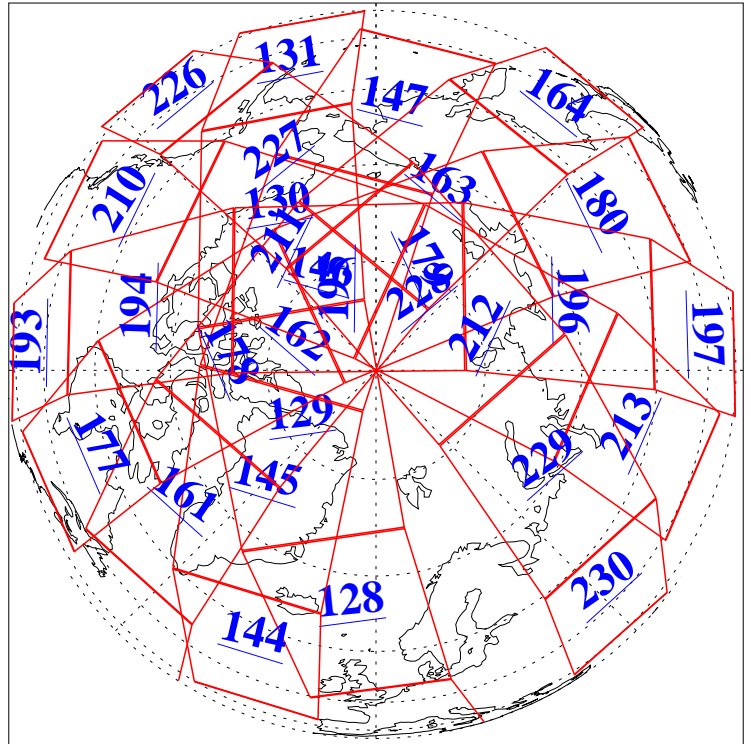

L1B Availability
AMSU Granules: 240
HSB Granules: 0
AIRS Granules: 240

25 Mar 2006
DoY 84
Aqua Day 1421
Granules: 1 to 120

Granules: 121 to 240

Legend: AMSU Available, HSB Available, AIRS Available

L1B Availability
AMSU Granules: 240
HSB Granules: 0
AIRS Granules: 240

25 Mar 2006
DoY 84
Aqua Day 1421

Ascending Granules

Descending Granules

Legend: AMSU Available, HSB Available, AIRS Available

L1B Availability
 AMSU Granules: 240
 HSB Granules: 0
 AIRS Granules: 240

25 Mar 2006
 DoY 84
 Aqua Day 1421

Northern Hemisphere Granules

Southern Hemisphere Granules

Legend: AMSU Available, *HSB Available*, **AIRS Available**