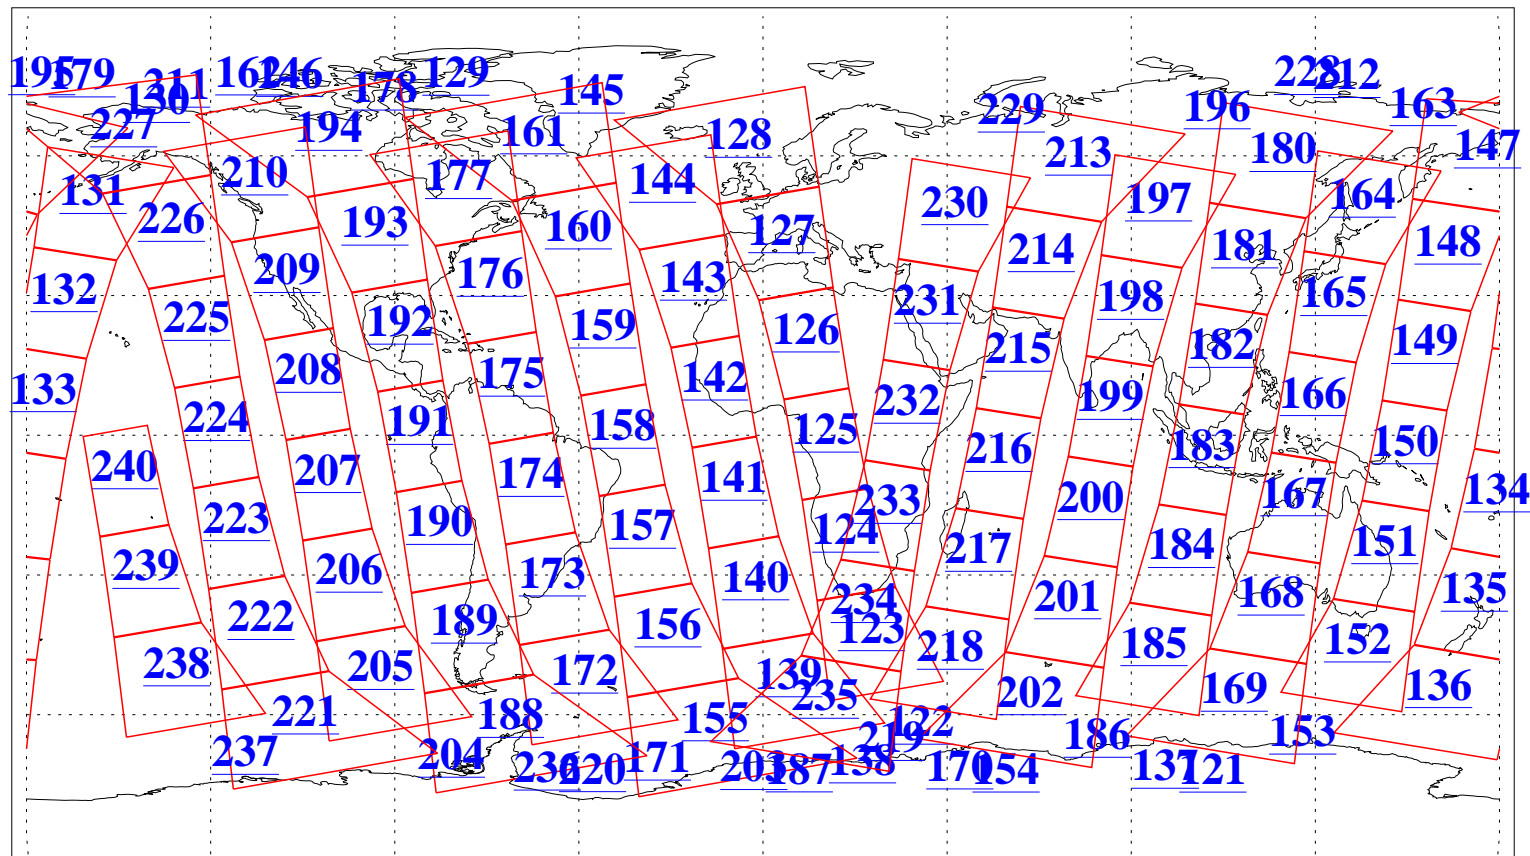

L1B Availability
AMSU Granules: 240
HSB Granules: 0
AIRS Granules: 240

25 Mar 2006
DoY 84
Aqua Day 1421
Granules: 1 to 120

Granules: 121 to 240

Legend: AMSU Available, HSB Available, AIRS Available

L1B Availability
AMSU Granules: 240
HSB Granules: 0
AIRS Granules: 240

25 Mar 2006
DoY 84
Aqua Day 1421

Ascending Granules

Descending Granules

Legend: AMSU Available, HSB Available, AIRS Available

L1B Availability
 AMSU Granules: 240
 HSB Granules: 0
 AIRS Granules: 240

25 Mar 2006
 DoY 84
 Aqua Day 1421

Northern Hemisphere Granules

Southern Hemisphere Granules

Legend: AMSU Available, *HSB Available*, **AIRS Available**