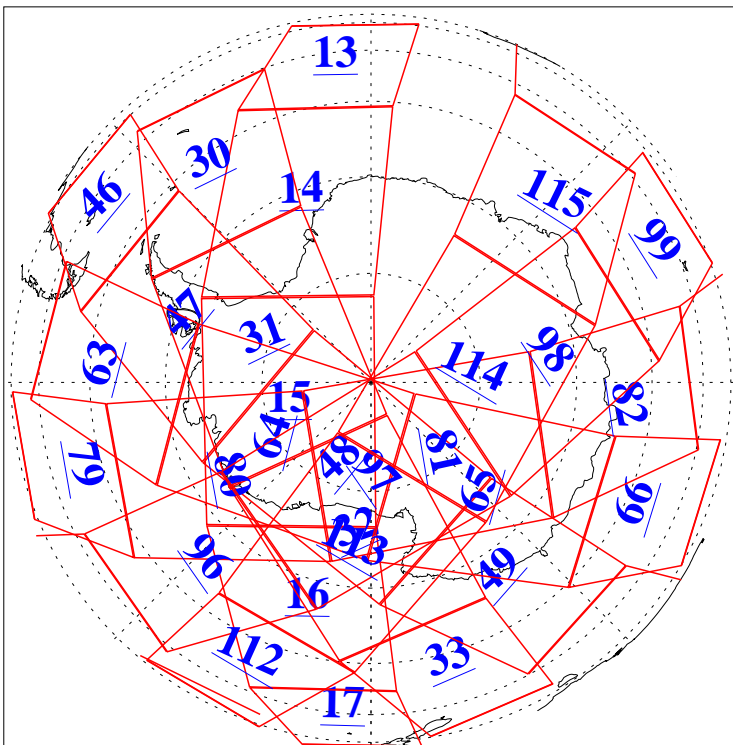

L1B Availability
AMSU Granules: 240
HSB Granules: 0
AIRS Granules: 240

24 Mar 2006
DoY 83
Aqua Day 1420
Granules: 1 to 120

Granules: 121 to 240

Legend: AMSU Available, HSB Available, AIRS Available

L1B Availability
 AMSU Granules: 240
 HSB Granules: 0
 AIRS Granules: 240

24 Mar 2006
 DoY 83
 Aqua Day 1420
 Ascending Granules

Descending Granules

Legend: AMSU Available, HSB Available, AIRS Available

L1B Availability
 AMSU Granules: 240
 HSB Granules: 0
 AIRS Granules: 240

24 Mar 2006
 DoY 83
 Aqua Day 1420

Northern Hemisphere Granules

Southern Hemisphere Granules

Legend: AMSU Available, HSB Available, AIRS Available