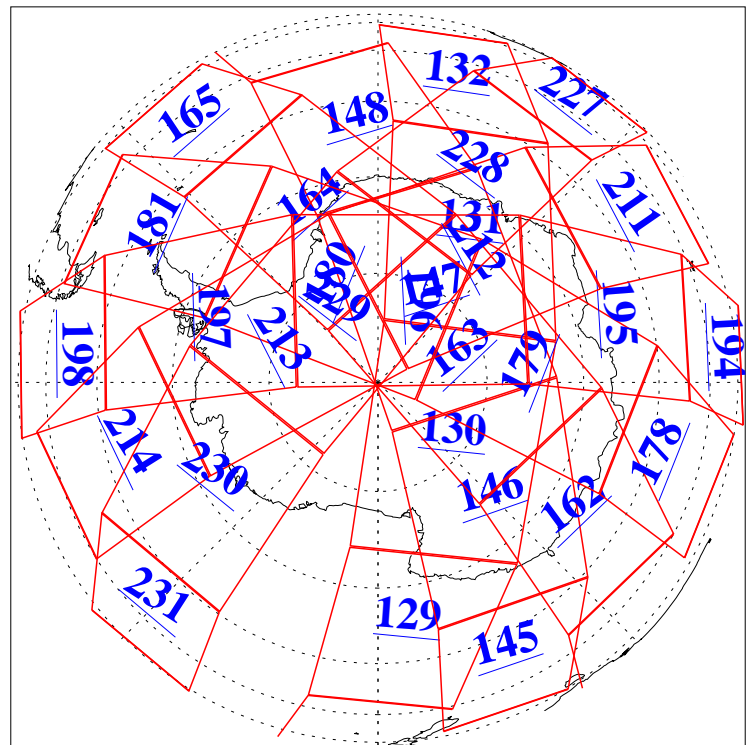

L1B Availability
AMSU Granules: 240
HSB Granules: 0
AIRS Granules: 240

24 Mar 2006
DoY 83
Aqua Day 1420
Granules: 1 to 120

Granules: 121 to 240

Legend: AMSU Available, HSB Available, AIRS Available

L1B Availability
 AMSU Granules: 240
 HSB Granules: 0
 AIRS Granules: 240

24 Mar 2006
 DoY 83
 Aqua Day 1420
 Ascending Granules

Descending Granules

Legend: AMSU Available, HSB Available, AIRS Available

L1B Availability
 AMSU Granules: 240
 HSB Granules: 0
 AIRS Granules: 240

24 Mar 2006
 DoY 83
 Aqua Day 1420

Northern Hemisphere Granules

Southern Hemisphere Granules

Legend: AMSU Available, HSB Available, AIRS Available