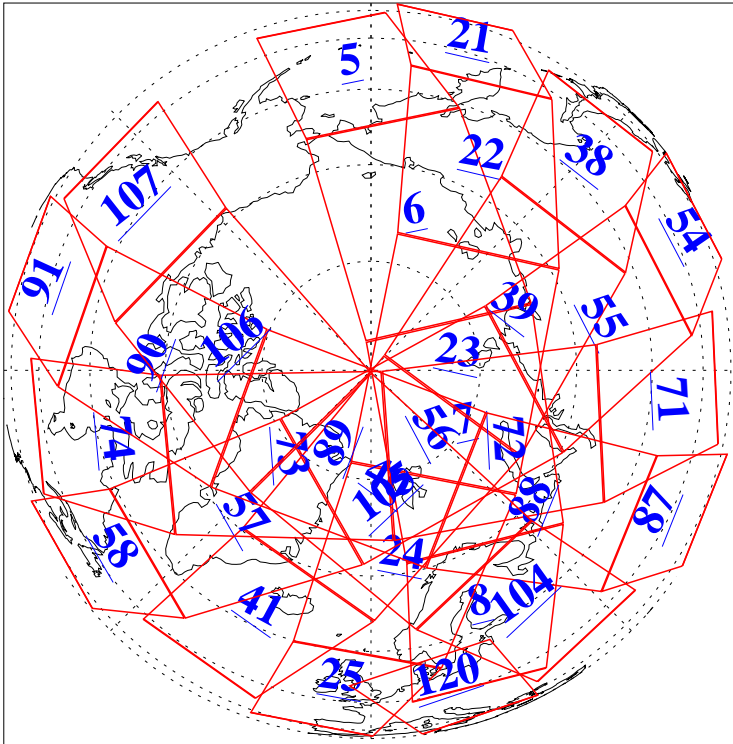

L1B Availability
AMSU Granules: 240
HSB Granules: 0
AIRS Granules: 240

24 Mar 2006
DoY 83
Aqua Day 1420
Granules: 1 to 120

Granules: 121 to 240

Legend: AMSU Available, HSB Available, AIRS Available

L1B Availability
 AMSU Granules: 240
 HSB Granules: 0
 AIRS Granules: 240

24 Mar 2006
 DoY 83
 Aqua Day 1420
 Ascending Granules

Descending Granules

Legend: AMSU Available, HSB Available, AIRS Available

L1B Availability
 AMSU Granules: 240
 HSB Granules: 0
 AIRS Granules: 240

24 Mar 2006
 DoY 83
 Aqua Day 1420

Northern Hemisphere Granules

Southern Hemisphere Granules

Legend: AMSU Available, HSB Available, AIRS Available