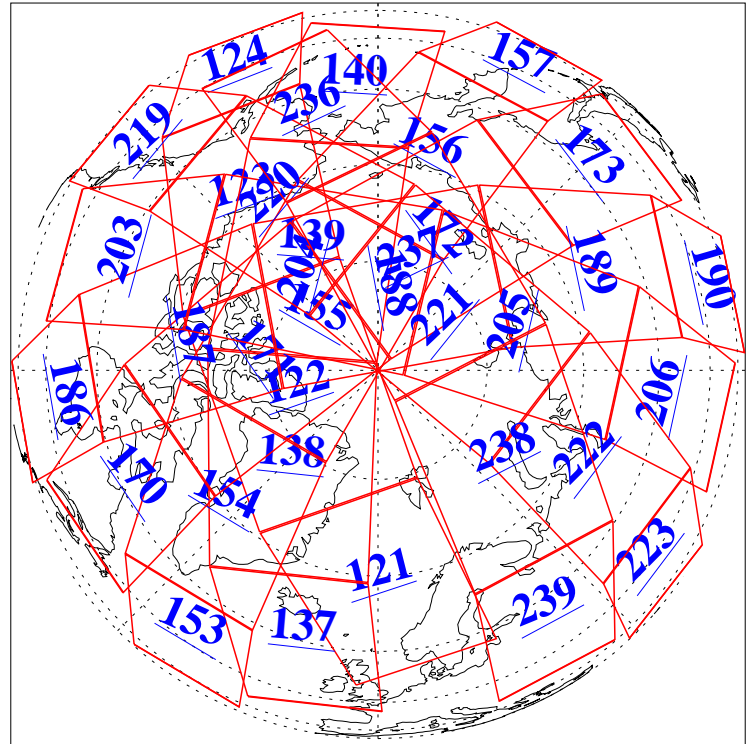

L1B Availability
AMSU Granules: 240
HSB Granules: 0
AIRS Granules: 240

24 Mar 2006
DoY 83
Aqua Day 1420
Granules: 1 to 120

Granules: 121 to 240

Legend: AMSU Available, HSB Available, AIRS Available

L1B Availability
 AMSU Granules: 240
 HSB Granules: 0
 AIRS Granules: 240

24 Mar 2006
 DoY 83
 Aqua Day 1420
 Ascending Granules

Descending Granules

Legend: AMSU Available, HSB Available, AIRS Available

L1B Availability
 AMSU Granules: 240
 HSB Granules: 0
 AIRS Granules: 240

24 Mar 2006
 DoY 83
 Aqua Day 1420

Northern Hemisphere Granules

Southern Hemisphere Granules

Legend: AMSU Available, HSB Available, AIRS Available