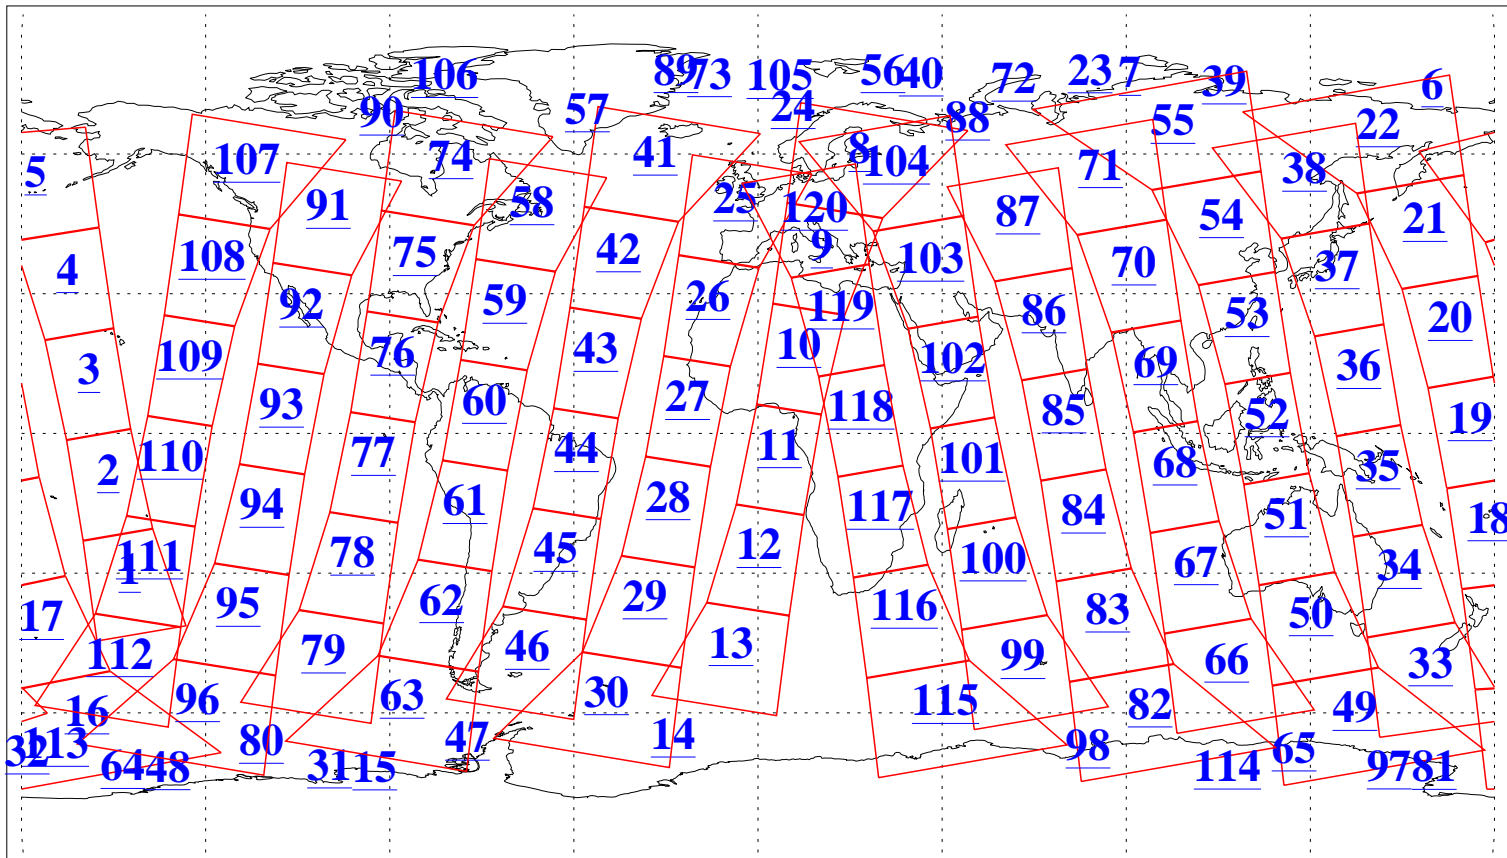

L1B Availability
AMSU Granules: 240
HSB Granules: 0
AIRS Granules: 240

24 Mar 2006
DoY 83
Aqua Day 1420
Granules: 1 to 120

Granules: 121 to 240

Legend: AMSU Available, HSB Available, AIRS Available

L1B Availability
 AMSU Granules: 240
 HSB Granules: 0
 AIRS Granules: 240

24 Mar 2006
 DoY 83
 Aqua Day 1420
 Ascending Granules

Descending Granules

Legend: AMSU Available, HSB Available, AIRS Available

L1B Availability
 AMSU Granules: 240
 HSB Granules: 0
 AIRS Granules: 240

24 Mar 2006
 DoY 83
 Aqua Day 1420

Northern Hemisphere Granules

Southern Hemisphere Granules

Legend: AMSU Available, HSB Available, AIRS Available