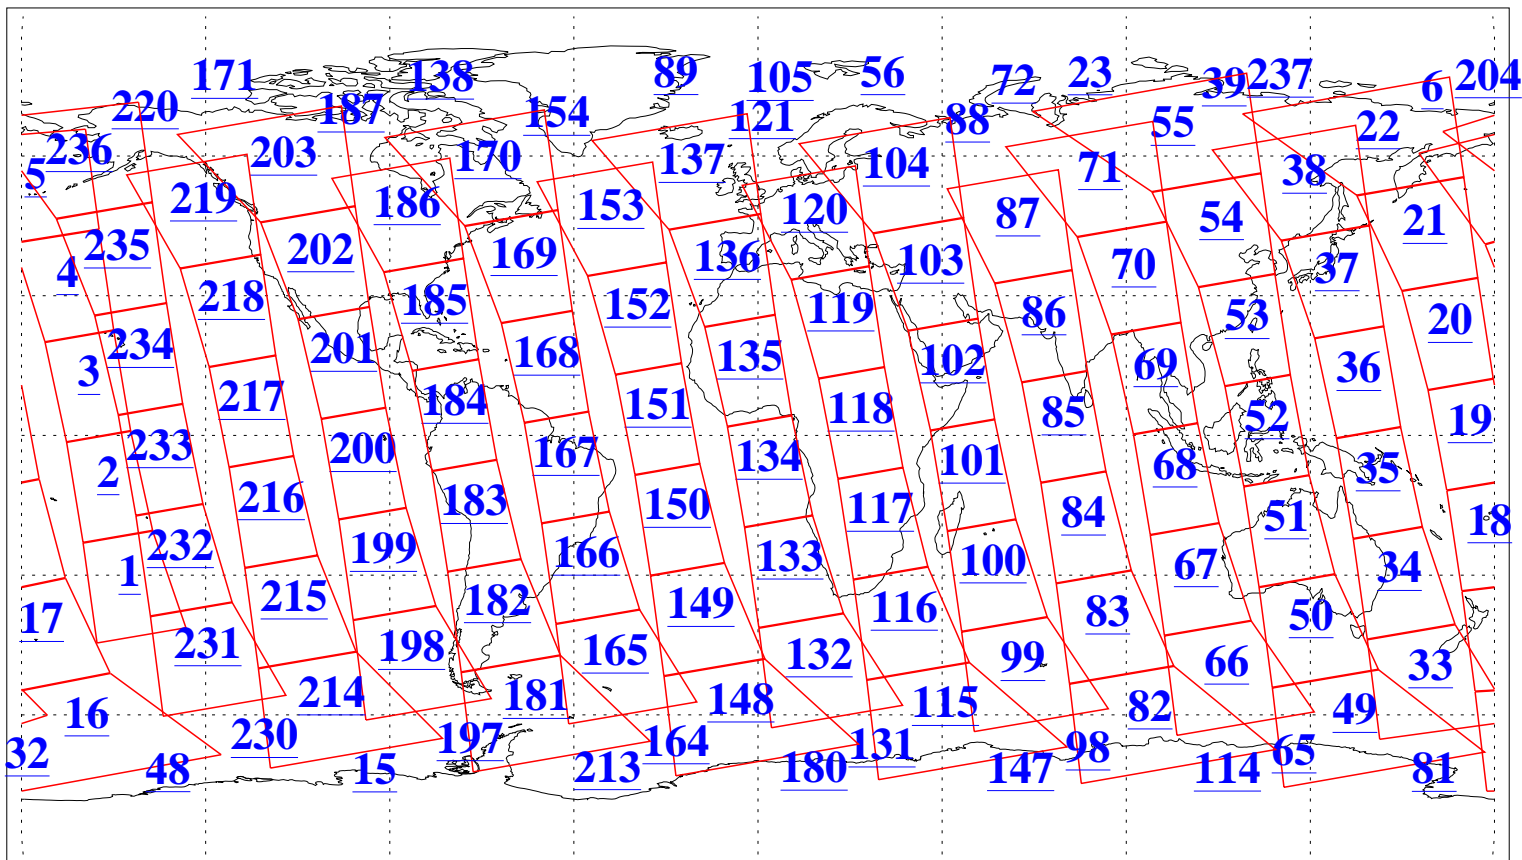

L1B Availability
AMSU Granules: 240
HSB Granules: 0
AIRS Granules: 240

24 Mar 2006
DoY 83
Aqua Day 1420
Granules: 1 to 120

Granules: 121 to 240

Legend: AMSU Available, HSB Available, AIRS Available

L1B Availability
 AMSU Granules: 240
 HSB Granules: 0
 AIRS Granules: 240

24 Mar 2006
 DoY 83
 Aqua Day 1420
 Ascending Granules

Descending Granules

Legend: AMSU Available, HSB Available, AIRS Available

L1B Availability
 AMSU Granules: 240
 HSB Granules: 0
 AIRS Granules: 240

24 Mar 2006
 DoY 83
 Aqua Day 1420

Northern Hemisphere Granules

Southern Hemisphere Granules

Legend: AMSU Available, HSB Available, AIRS Available