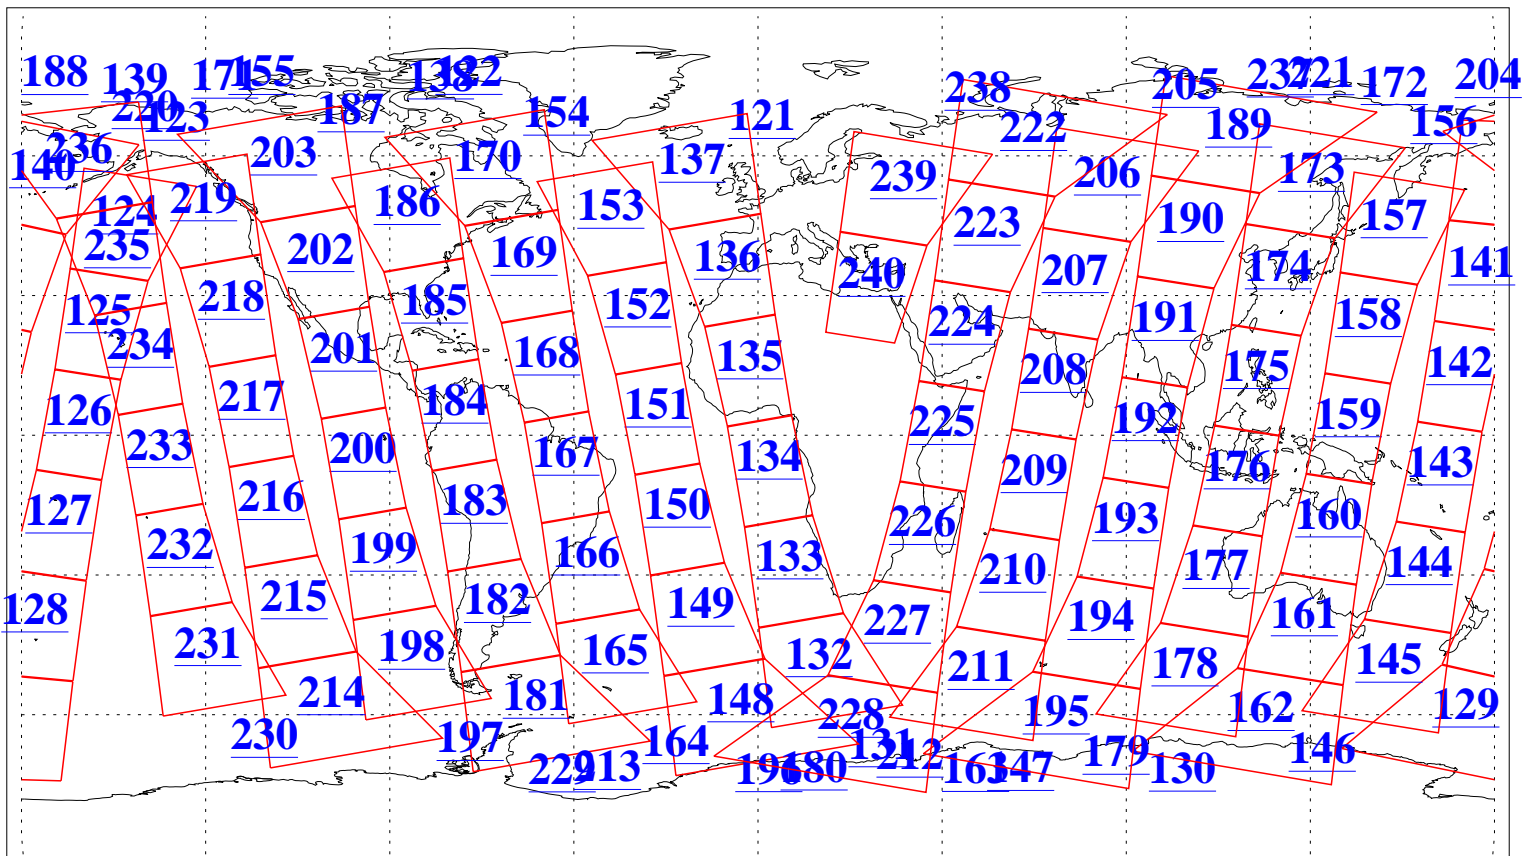

L1B Availability
AMSU Granules: 240
HSB Granules: 0
AIRS Granules: 240

24 Mar 2006
DoY 83
Aqua Day 1420
Granules: 1 to 120

Granules: 121 to 240

Legend: AMSU Available, HSB Available, AIRS Available

L1B Availability
 AMSU Granules: 240
 HSB Granules: 0
 AIRS Granules: 240

24 Mar 2006
 DoY 83
 Aqua Day 1420
 Ascending Granules

Descending Granules

Legend: AMSU Available, HSB Available, AIRS Available

L1B Availability
 AMSU Granules: 240
 HSB Granules: 0
 AIRS Granules: 240

24 Mar 2006
 DoY 83
 Aqua Day 1420

Northern Hemisphere Granules

Southern Hemisphere Granules

Legend: AMSU Available, HSB Available, AIRS Available