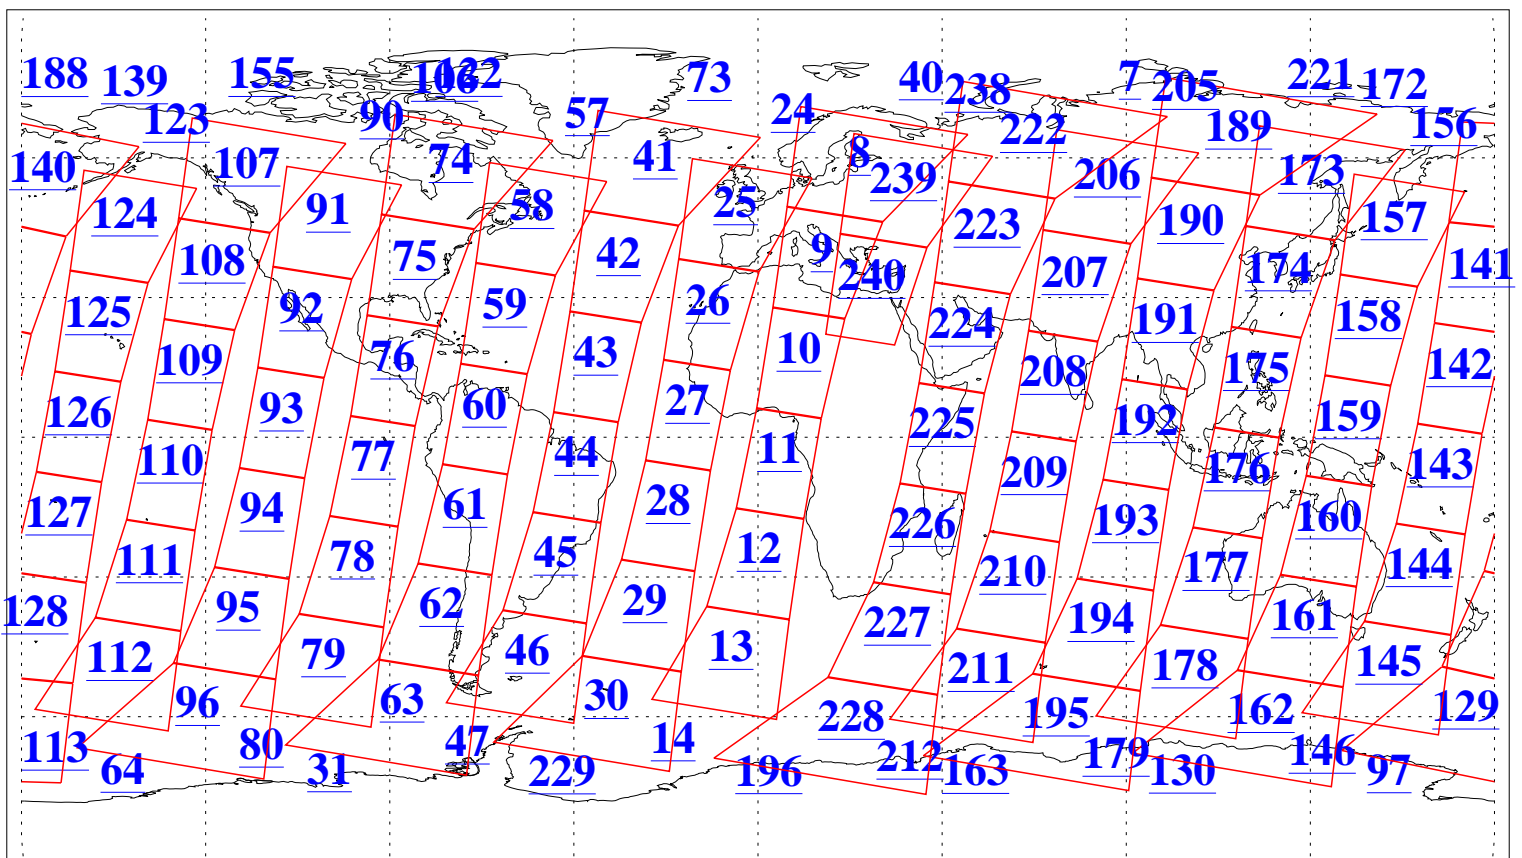

L1B Availability
AMSU Granules: 240
HSB Granules: 0
AIRS Granules: 240

24 Mar 2006
DoY 83
Aqua Day 1420
Granules: 1 to 120

Granules: 121 to 240

Legend: AMSU Available, HSB Available, AIRS Available

L1B Availability
 AMSU Granules: 240
 HSB Granules: 0
 AIRS Granules: 240

24 Mar 2006
 DoY 83
 Aqua Day 1420
 Ascending Granules

Descending Granules

Legend: AMSU Available, HSB Available, AIRS Available

L1B Availability
 AMSU Granules: 240
 HSB Granules: 0
 AIRS Granules: 240

24 Mar 2006
 DoY 83
 Aqua Day 1420

Northern Hemisphere Granules

Southern Hemisphere Granules

Legend: AMSU Available, HSB Available, AIRS Available