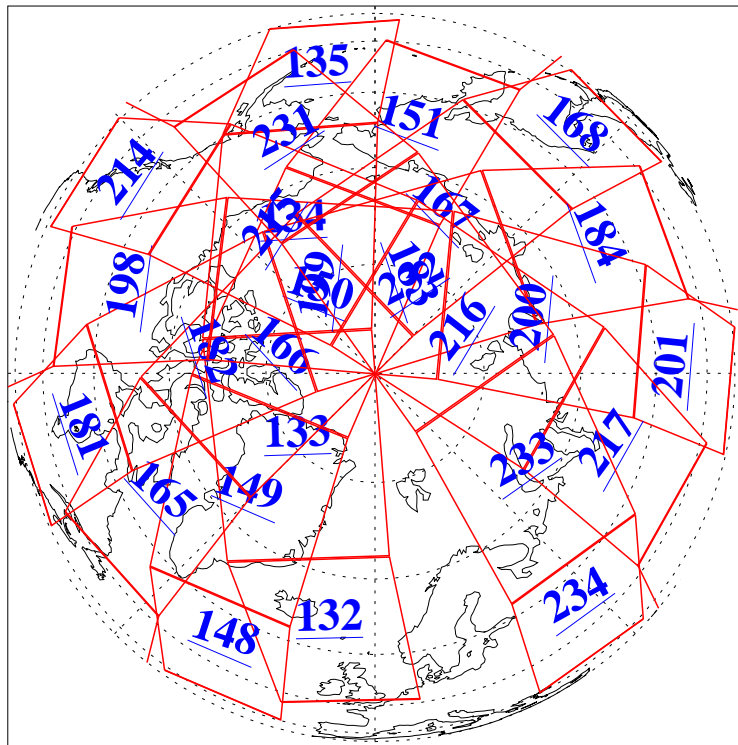

L1B Availability
AMSU Granules: 240
HSB Granules: 0
AIRS Granules: 240

21 Mar 2006
DoY 80
Aqua Day 1417
Granules: 1 to 120

Granules: 121 to 240

Legend: AMSU Available, HSB Available, AIRS Available

L1B Availability
AMSU Granules: 240
HSB Granules: 0
AIRS Granules: 240

21 Mar 2006
DoY 80
Aqua Day 1417
Ascending Granules

Descending Granules

Legend: AMSU Available, HSB Available, AIRS Available

L1B Availability
 AMSU Granules: 240
 HSB Granules: 0
 AIRS Granules: 240

21 Mar 2006
 DoY 80
 Aqua Day 1417

Northern Hemisphere Granules

Southern Hemisphere Granules

Legend: AMSU Available, HSB Available, AIRS Available