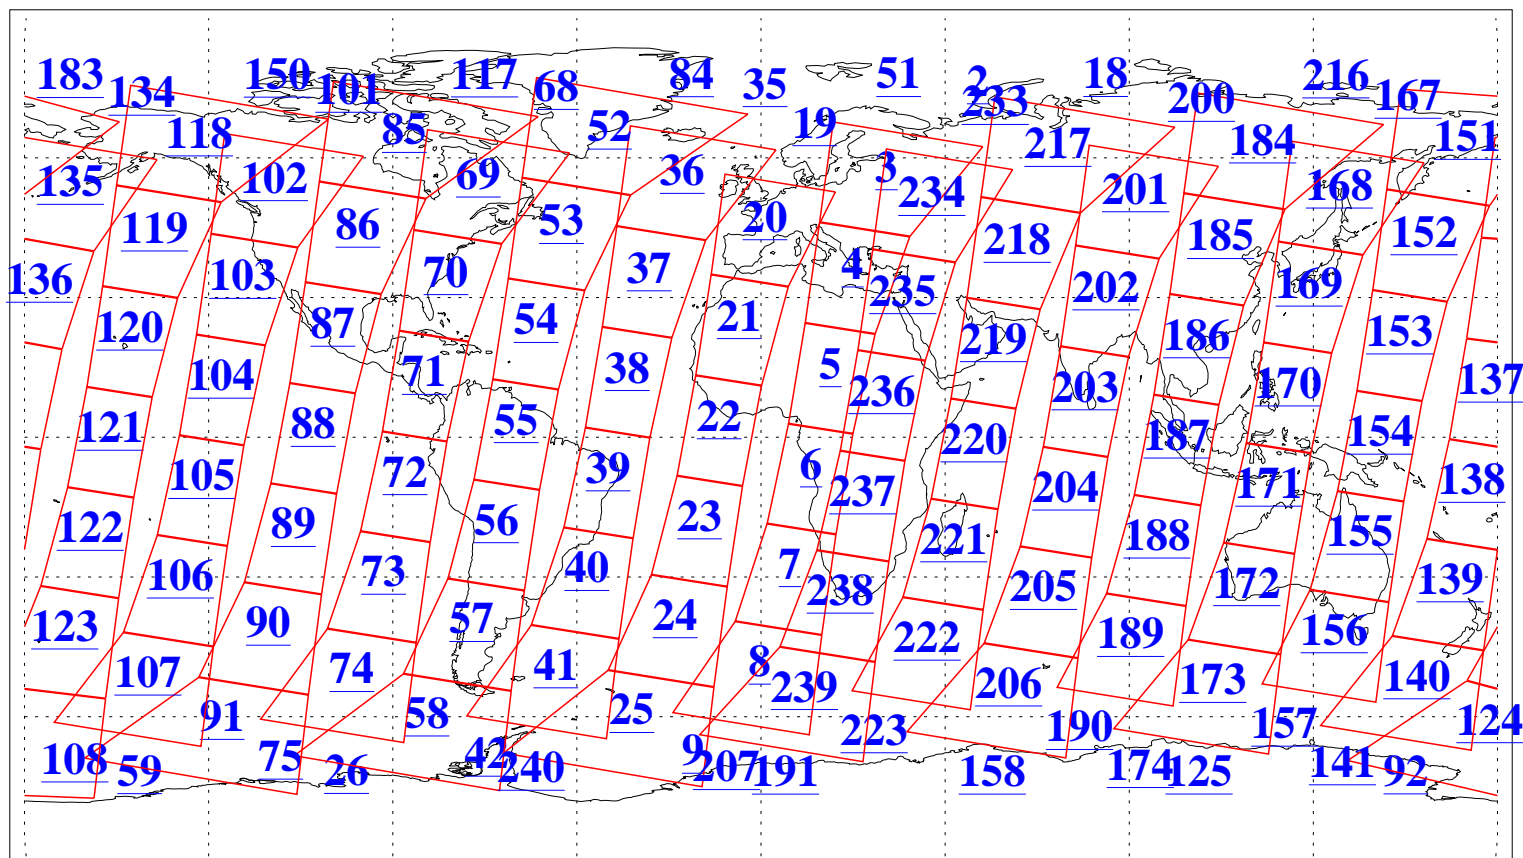

L1B Availability
AMSU Granules: 240
HSB Granules: 0
AIRS Granules: 240

21 Mar 2006
DoY 80
Aqua Day 1417
Granules: 1 to 120

Granules: 121 to 240

Legend: AMSU Available, HSB Available, AIRS Available

L1B Availability
AMSU Granules: 240
HSB Granules: 0
AIRS Granules: 240

21 Mar 2006
DoY 80
Aqua Day 1417
Ascending Granules

Descending Granules

Legend: AMSU Available, HSB Available, AIRS Available

L1B Availability
 AMSU Granules: 240
 HSB Granules: 0
 AIRS Granules: 240

21 Mar 2006
 DoY 80
 Aqua Day 1417

Northern Hemisphere Granules

Southern Hemisphere Granules

Legend: AMSU Available, HSB Available, AIRS Available