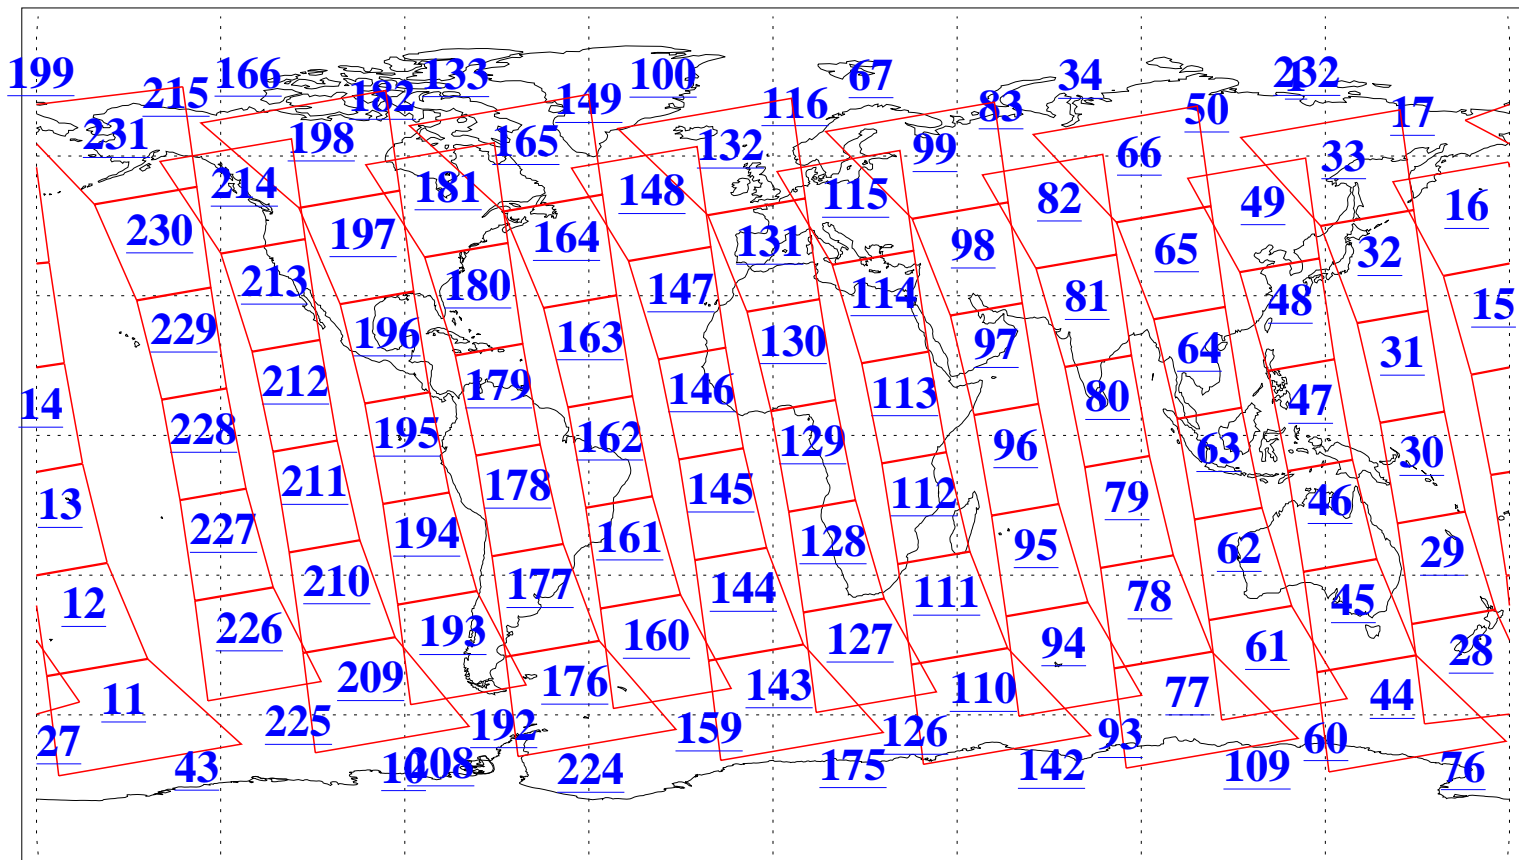

L1B Availability
AMSU Granules: 240
HSB Granules: 0
AIRS Granules: 240

21 Mar 2006
DoY 80
Aqua Day 1417
Granules: 1 to 120

Granules: 121 to 240

Legend: AMSU Available, HSB Available, AIRS Available

L1B Availability
AMSU Granules: 240
HSB Granules: 0
AIRS Granules: 240

21 Mar 2006
DoY 80
Aqua Day 1417
Ascending Granules

Descending Granules

Legend: AMSU Available, HSB Available, AIRS Available

L1B Availability
 AMSU Granules: 240
 HSB Granules: 0
 AIRS Granules: 240

21 Mar 2006
 DoY 80
 Aqua Day 1417