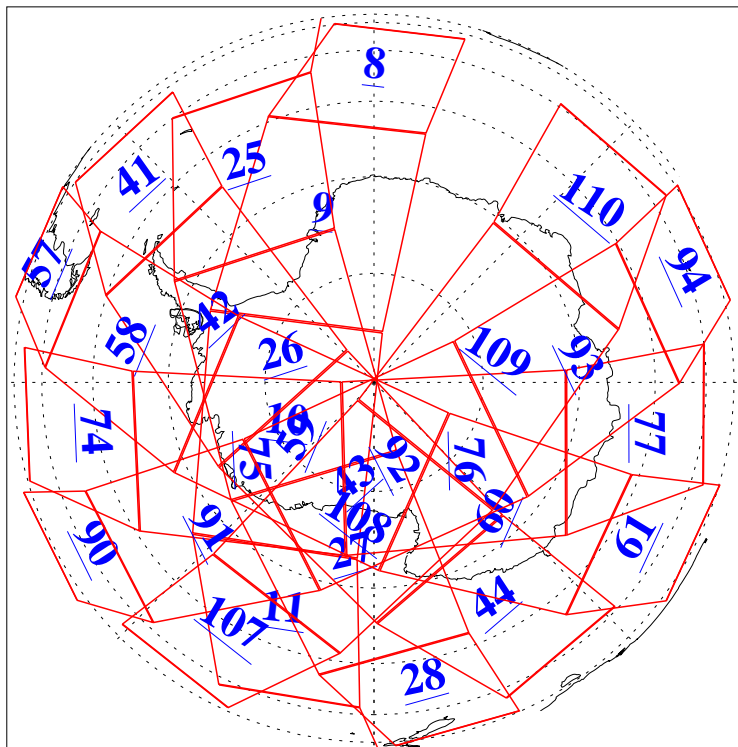

L1B Availability
AMSU Granules: 240
HSB Granules: 0
AIRS Granules: 240

21 Mar 2006
DoY 80
Aqua Day 1417
Granules: 1 to 120

Granules: 121 to 240

Legend: AMSU Available, HSB Available, AIRS Available

L1B Availability
AMSU Granules: 240
HSB Granules: 0
AIRS Granules: 240

21 Mar 2006
DoY 80
Aqua Day 1417
Ascending Granules

Descending Granules

Legend: AMSU Available, HSB Available, AIRS Available

L1B Availability
 AMSU Granules: 240
 HSB Granules: 0
 AIRS Granules: 240

21 Mar 2006
 DoY 80
 Aqua Day 1417

Northern Hemisphere Granules

Southern Hemisphere Granules

Legend: AMSU Available, HSB Available, AIRS Available