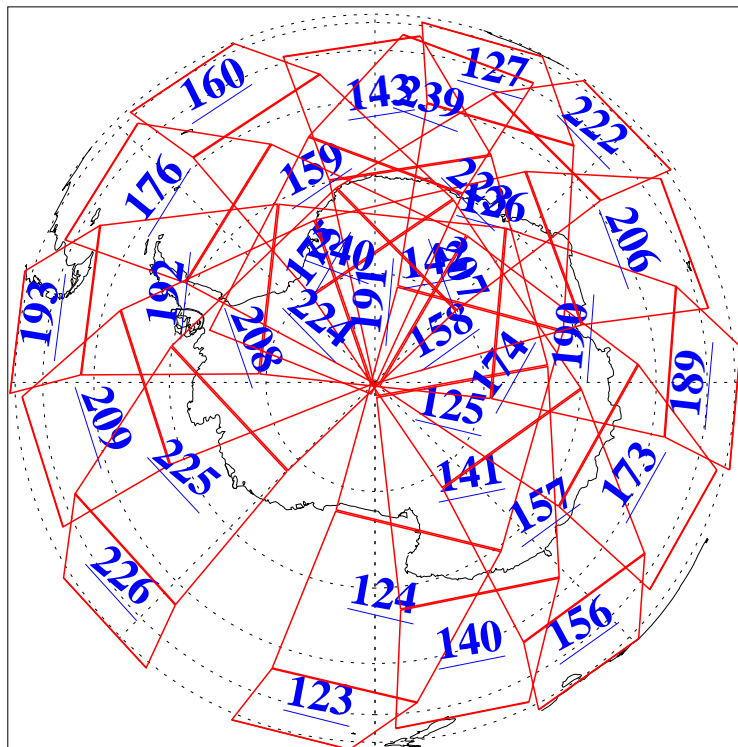

L1B Availability
AMSU Granules: 240
HSB Granules: 0
AIRS Granules: 240

21 Mar 2006
DoY 80
Aqua Day 1417
Granules: 1 to 120

Granules: 121 to 240

Legend: AMSU Available, HSB Available, AIRS Available

L1B Availability
AMSU Granules: 240
HSB Granules: 0
AIRS Granules: 240

21 Mar 2006
DoY 80
Aqua Day 1417
Ascending Granules

Descending Granules

Legend: AMSU Available, HSB Available, AIRS Available

L1B Availability
 AMSU Granules: 240
 HSB Granules: 0
 AIRS Granules: 240

21 Mar 2006
 DoY 80
 Aqua Day 1417

Northern Hemisphere Granules

Southern Hemisphere Granules

Legend: AMSU Available, HSB Available, AIRS Available