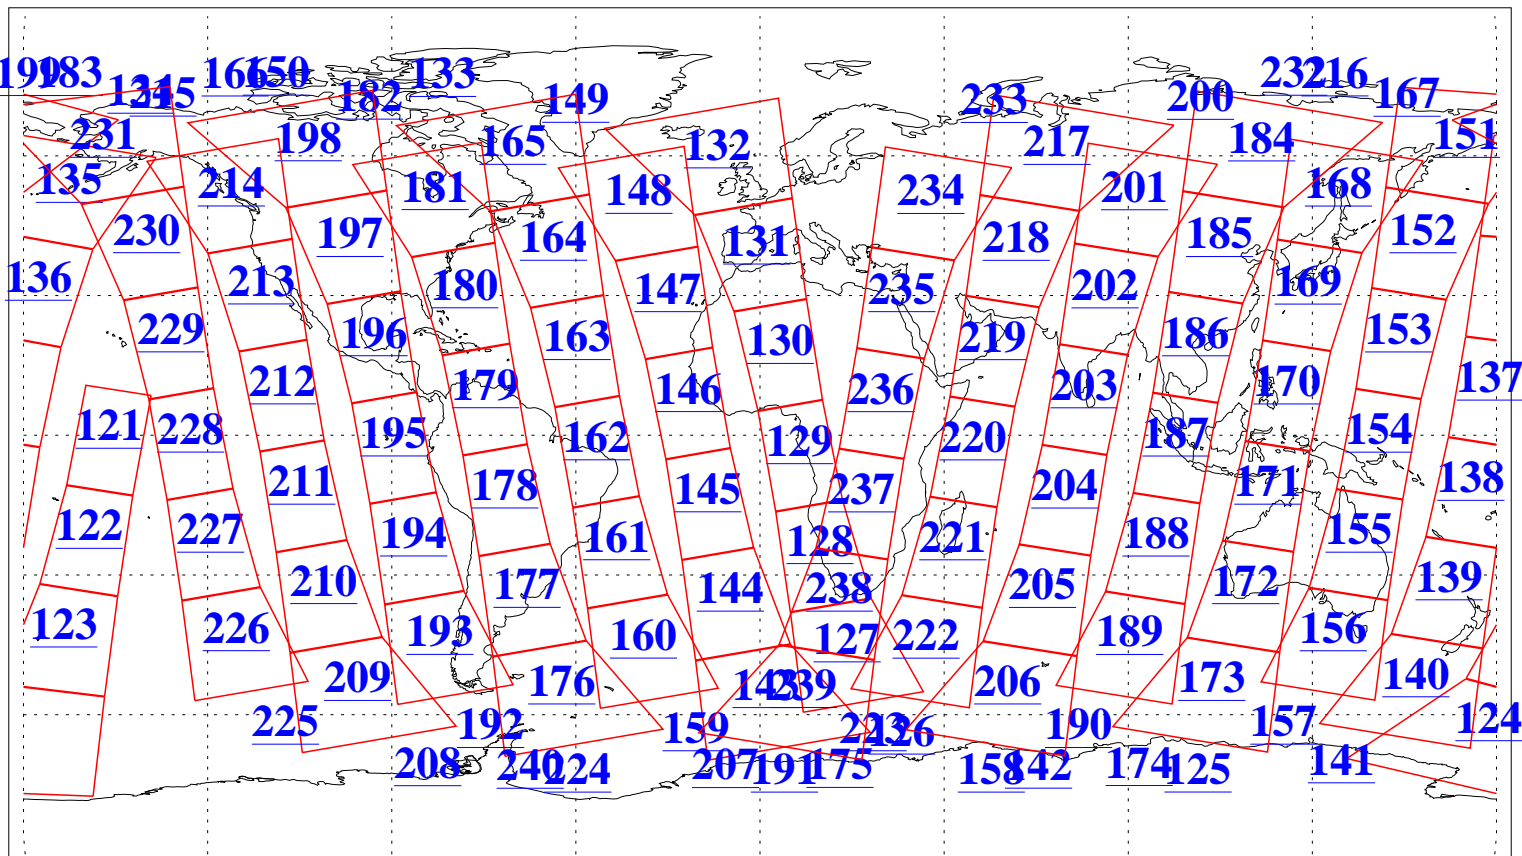

L1B Availability
AMSU Granules: 240
HSB Granules: 0
AIRS Granules: 240

21 Mar 2006
DoY 80
Aqua Day 1417
Granules: 1 to 120

Granules: 121 to 240

Legend: AMSU Available, HSB Available, AIRS Available

L1B Availability
AMSU Granules: 240
HSB Granules: 0
AIRS Granules: 240

21 Mar 2006
DoY 80
Aqua Day 1417
Ascending Granules

Descending Granules

Legend: AMSU Available, HSB Available, AIRS Available

L1B Availability
 AMSU Granules: 240
 HSB Granules: 0
 AIRS Granules: 240

21 Mar 2006
 DoY 80
 Aqua Day 1417