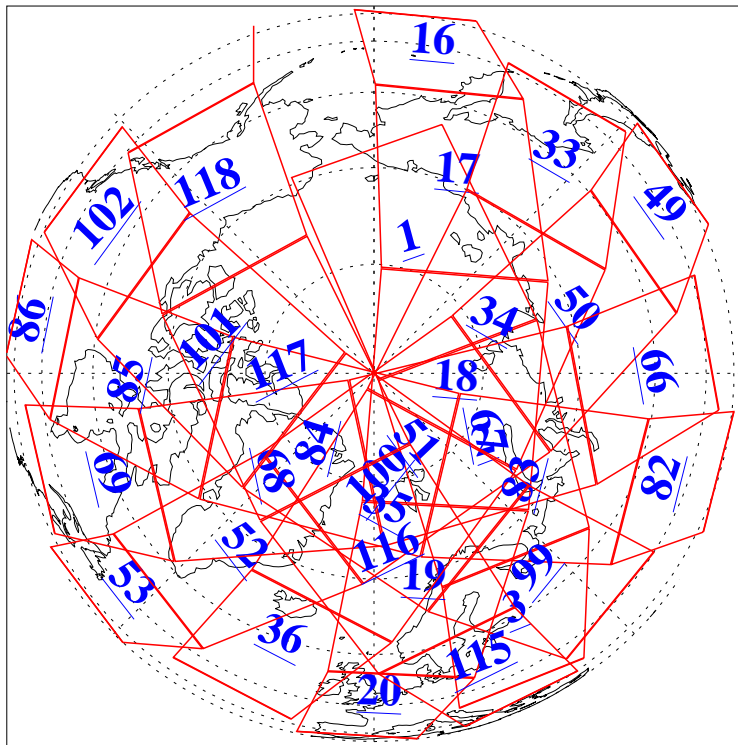

L1B Availability
AMSU Granules: 240
HSB Granules: 0
AIRS Granules: 240

21 Mar 2006
DoY 80
Aqua Day 1417
Granules: 1 to 120

Granules: 121 to 240

Legend: AMSU Available, HSB Available, AIRS Available

L1B Availability
AMSU Granules: 240
HSB Granules: 0
AIRS Granules: 240

21 Mar 2006
DoY 80
Aqua Day 1417
Ascending Granules

Descending Granules

Legend: AMSU Available, HSB Available, AIRS Available

L1B Availability
 AMSU Granules: 240
 HSB Granules: 0
 AIRS Granules: 240

21 Mar 2006
 DoY 80
 Aqua Day 1417

Northern Hemisphere Granules

Southern Hemisphere Granules

Legend: AMSU Available, HSB Available, AIRS Available