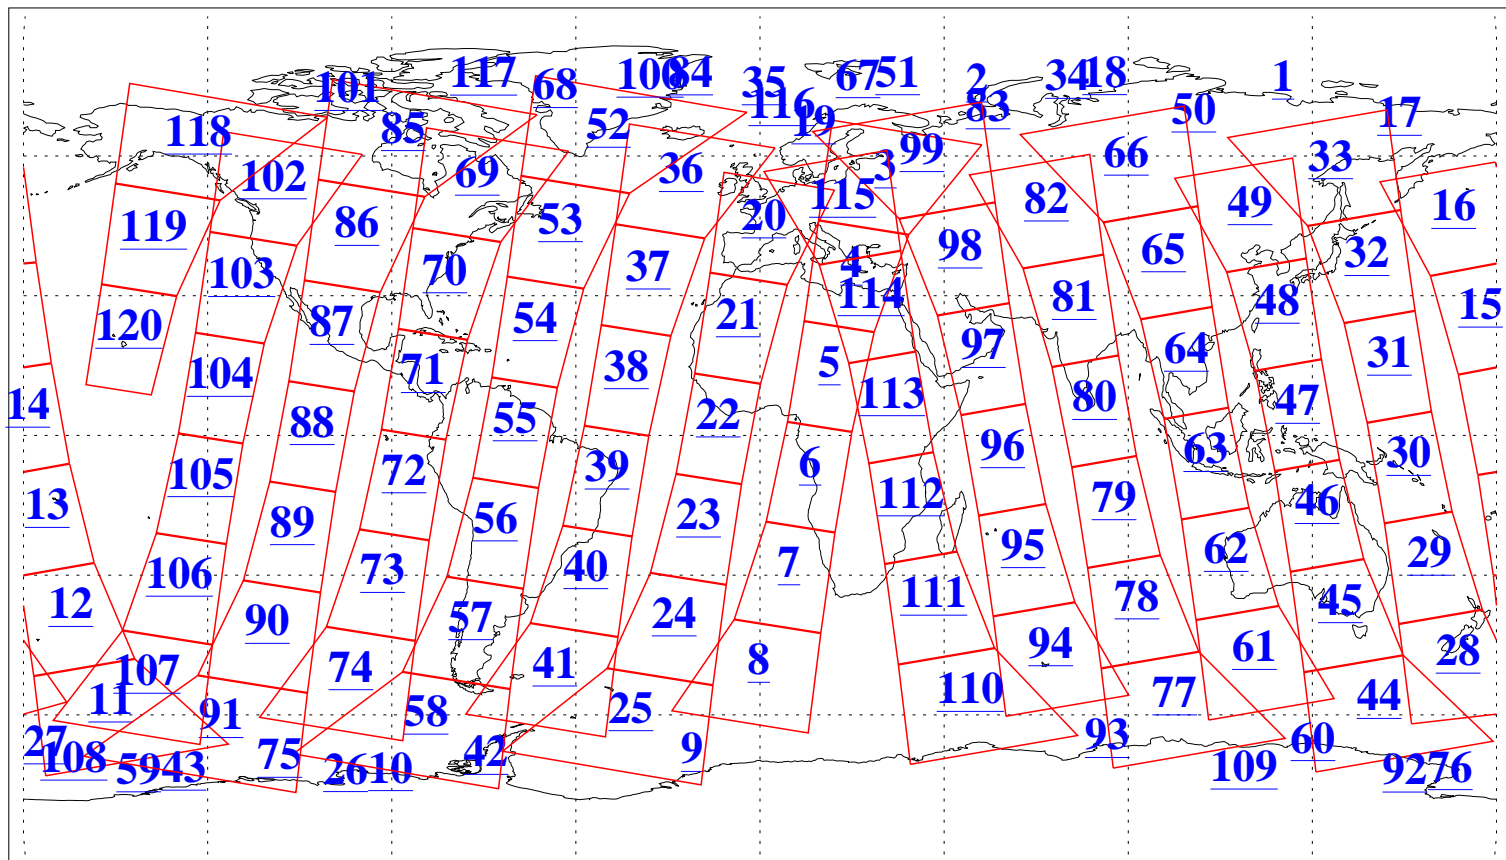

L1B Availability
AMSU Granules: 240
HSB Granules: 0
AIRS Granules: 240

21 Mar 2006
DoY 80
Aqua Day 1417
Granules: 1 to 120

Granules: 121 to 240

Legend: AMSU Available, HSB Available, AIRS Available

L1B Availability
AMSU Granules: 240
HSB Granules: 0
AIRS Granules: 240

21 Mar 2006
DoY 80
Aqua Day 1417
Ascending Granules

Descending Granules

Legend: AMSU Available, HSB Available, AIRS Available

L1B Availability
 AMSU Granules: 240
 HSB Granules: 0
 AIRS Granules: 240

21 Mar 2006
 DoY 80
 Aqua Day 1417

Northern Hemisphere Granules

Southern Hemisphere Granules

Legend: AMSU Available, HSB Available, AIRS Available