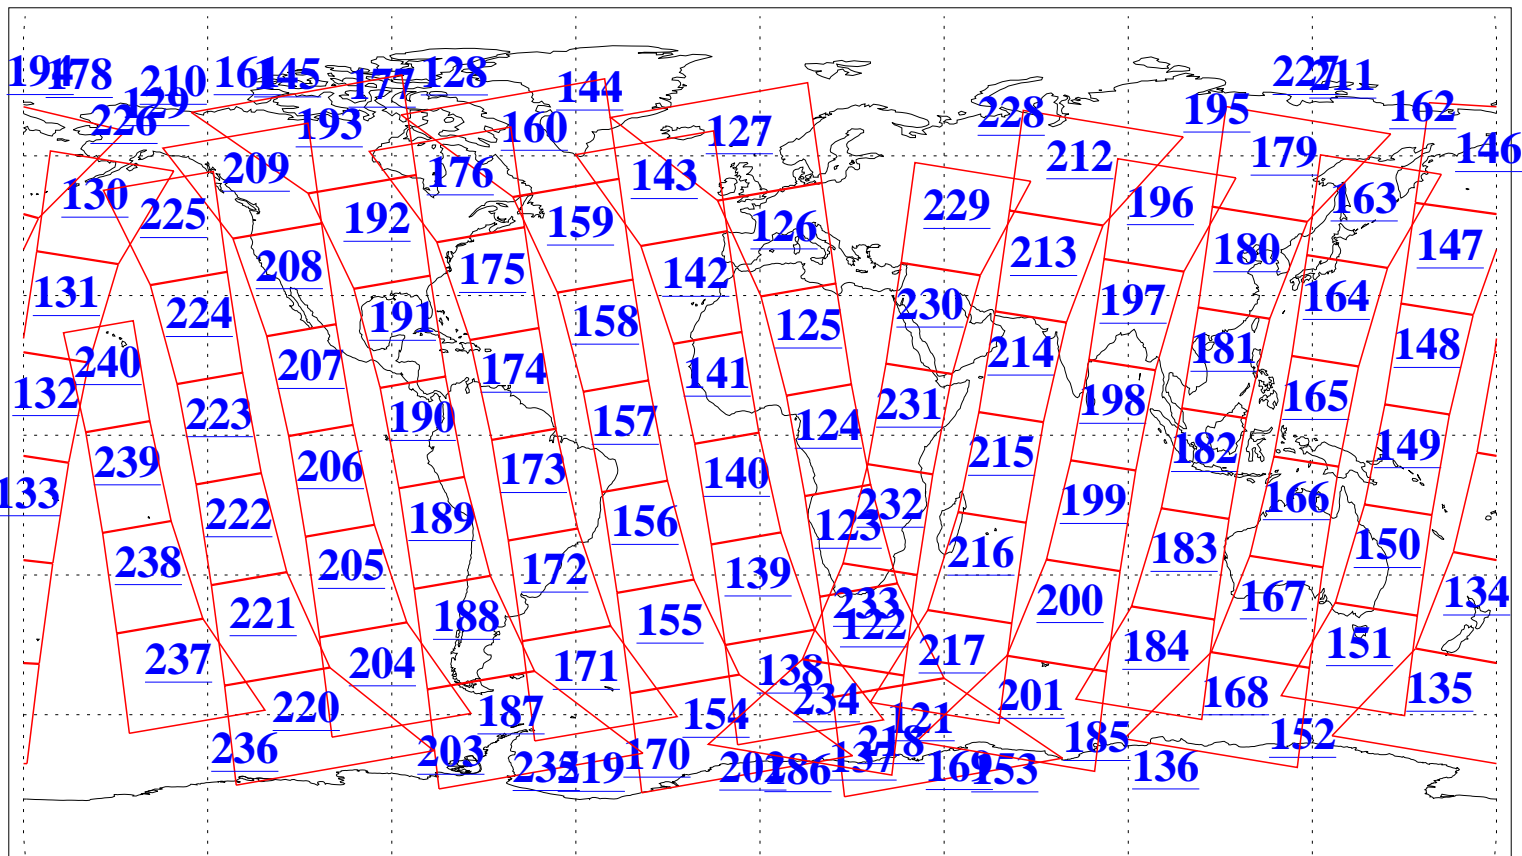

L1B Availability
AMSU Granules: 240
HSB Granules: 0
AIRS Granules: 240

18 Mar 2006
DoY 77
Aqua Day 1414
Granules: 1 to 120

Granules: 121 to 240

Legend: AMSU Available, HSB Available, AIRS Available

L1B Availability
AMSU Granules: 240
HSB Granules: 0
AIRS Granules: 240

18 Mar 2006
DoY 77
Aqua Day 1414
Ascending Granules

Descending Granules

Legend: AMSU Available, HSB Available, AIRS Available

L1B Availability
 AMSU Granules: 240
 HSB Granules: 0
 AIRS Granules: 240

18 Mar 2006
 DoY 77
 Aqua Day 1414

Northern Hemisphere Granules

Southern Hemisphere Granules

Legend: AMSU Available, HSB Available, AIRS Available