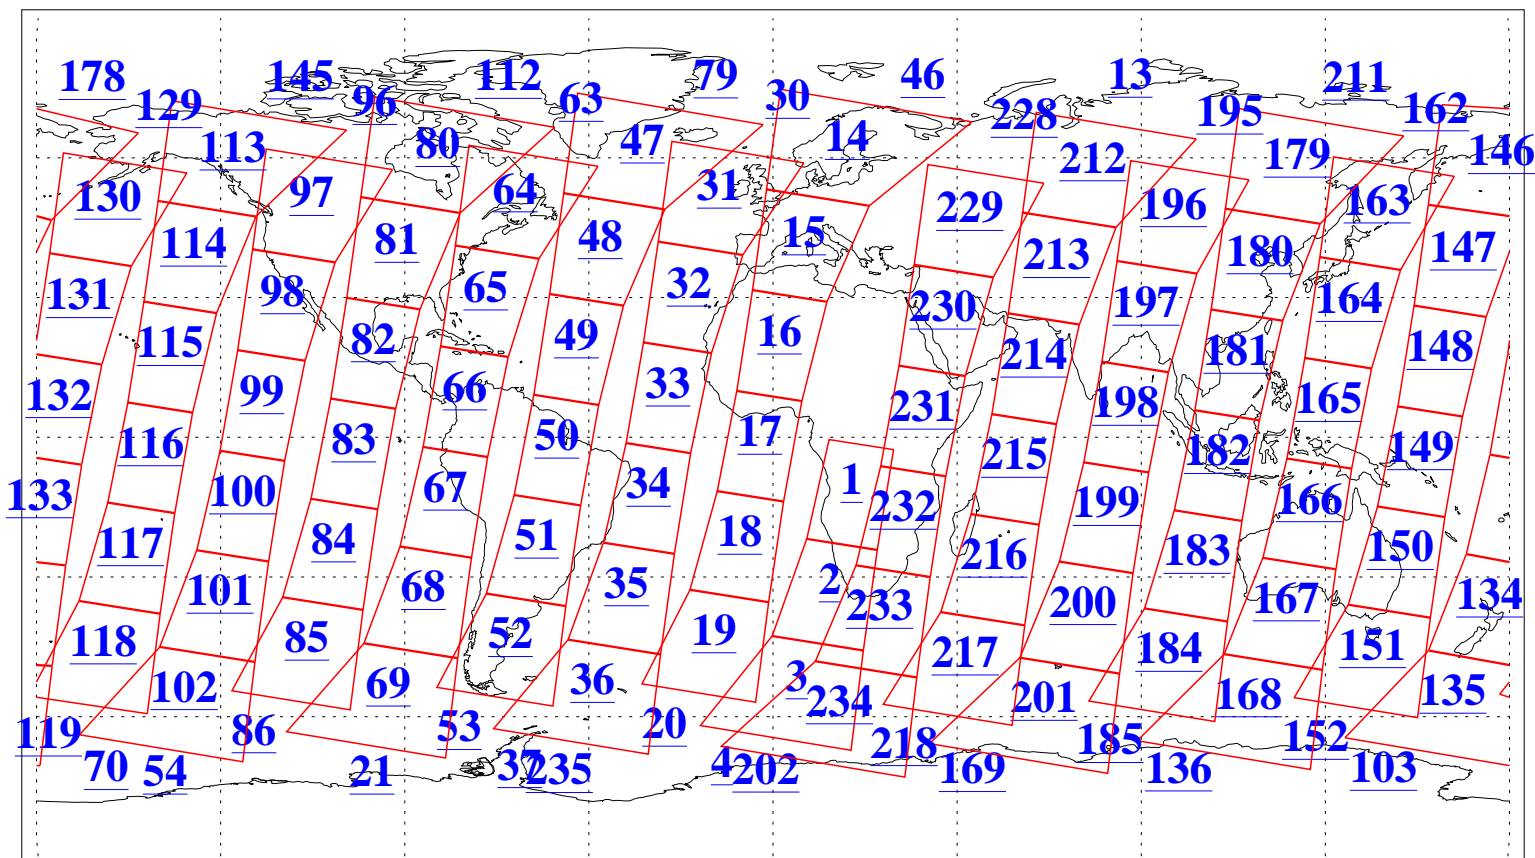

L1B Availability
AMSU Granules: 240
HSB Granules: 0
AIRS Granules: 240

18 Mar 2006
DoY 77
Aqua Day 1414
Granules: 1 to 120

Granules: 121 to 240

Legend: AMSU Available, HSB Available, AIRS Available

L1B Availability
AMSU Granules: 240
HSB Granules: 0
AIRS Granules: 240

18 Mar 2006
DoY 77
Aqua Day 1414
Ascending Granules

Descending Granules

Legend: AMSU Available, HSB Available, AIRS Available

L1B Availability
 AMSU Granules: 240
 HSB Granules: 0
 AIRS Granules: 240

18 Mar 2006
 DoY 77
 Aqua Day 1414

Northern Hemisphere Granules

Southern Hemisphere Granules

Legend: AMSU Available, HSB Available, AIRS Available