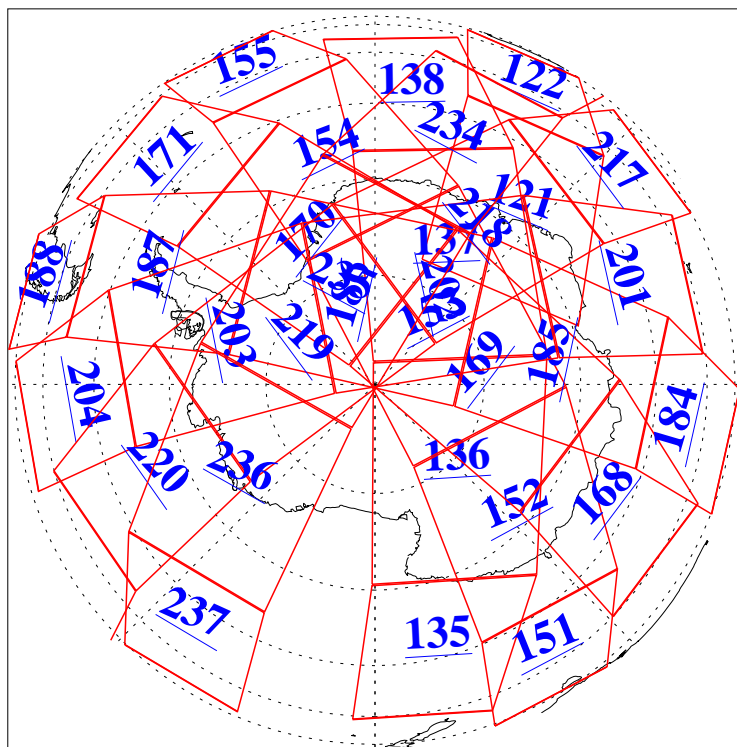

L1B Availability
AMSU Granules: 240
HSB Granules: 0
AIRS Granules: 240

18 Mar 2006
DoY 77
Aqua Day 1414
Granules: 1 to 120

Granules: 121 to 240

Legend: AMSU Available, HSB Available, AIRS Available

L1B Availability
AMSU Granules: 240
HSB Granules: 0
AIRS Granules: 240

18 Mar 2006
DoY 77
Aqua Day 1414
Ascending Granules

Descending Granules

Legend: AMSU Available, HSB Available, AIRS Available

L1B Availability
 AMSU Granules: 240
 HSB Granules: 0
 AIRS Granules: 240

18 Mar 2006
 DoY 77
 Aqua Day 1414

Northern Hemisphere Granules

Southern Hemisphere Granules

Legend: AMSU Available, HSB Available, AIRS Available