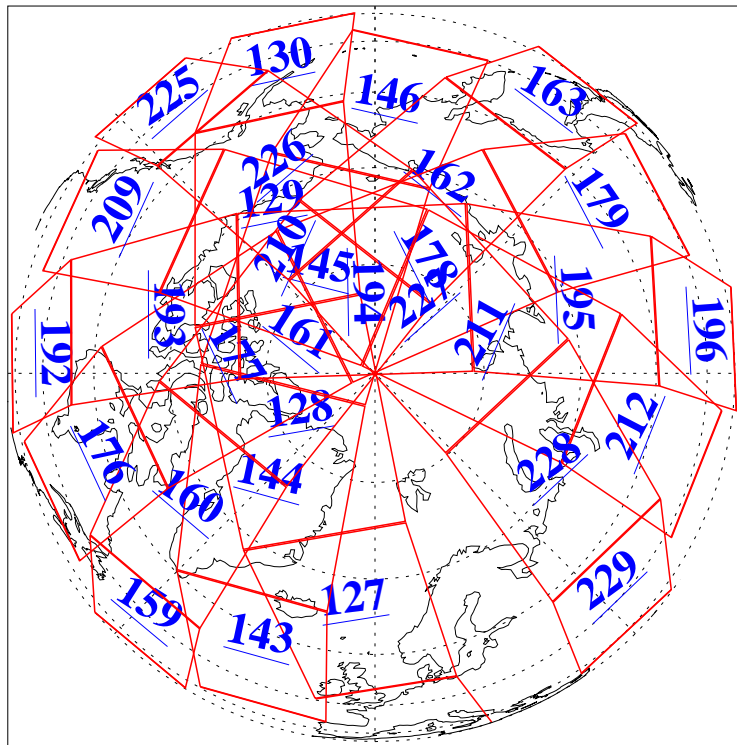

L1B Availability
AMSU Granules: 240
HSB Granules: 0
AIRS Granules: 240

18 Mar 2006
DoY 77
Aqua Day 1414
Granules: 1 to 120

Granules: 121 to 240

Legend: AMSU Available, HSB Available, AIRS Available

L1B Availability
AMSU Granules: 240
HSB Granules: 0
AIRS Granules: 240

18 Mar 2006
DoY 77
Aqua Day 1414
Ascending Granules

Descending Granules

Legend: AMSU Available, HSB Available, AIRS Available

L1B Availability
 AMSU Granules: 240
 HSB Granules: 0
 AIRS Granules: 240

18 Mar 2006
 DoY 77
 Aqua Day 1414

Northern Hemisphere Granules

Southern Hemisphere Granules

Legend: AMSU Available, HSB Available, AIRS Available