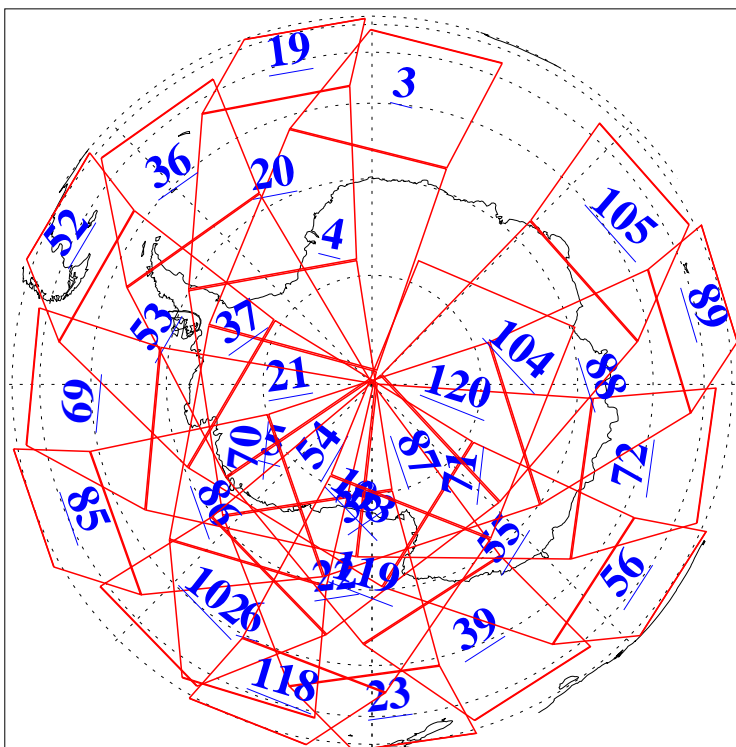

L1B Availability
AMSU Granules: 240
HSB Granules: 0
AIRS Granules: 240

18 Mar 2006
DoY 77
Aqua Day 1414
Granules: 1 to 120

Granules: 121 to 240

Legend: AMSU Available, HSB Available, AIRS Available

L1B Availability
AMSU Granules: 240
HSB Granules: 0
AIRS Granules: 240

18 Mar 2006
DoY 77
Aqua Day 1414
Ascending Granules

Descending Granules

Legend: AMSU Available, HSB Available, AIRS Available

L1B Availability
 AMSU Granules: 240
 HSB Granules: 0
 AIRS Granules: 240

18 Mar 2006
 DoY 77
 Aqua Day 1414

Northern Hemisphere Granules

Southern Hemisphere Granules

Legend: AMSU Available, HSB Available, AIRS Available