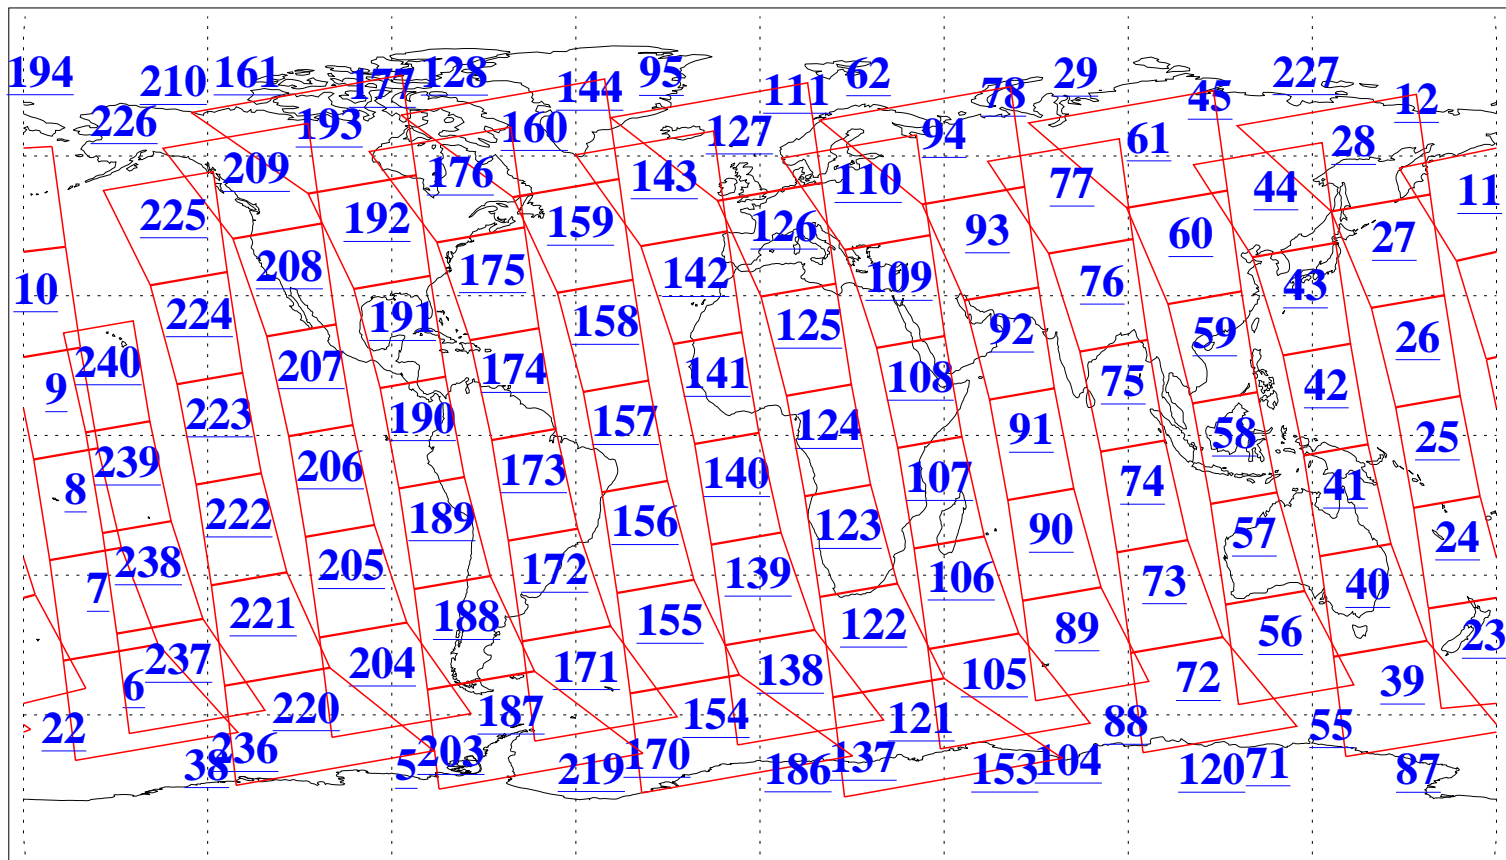

L1B Availability
AMSU Granules: 240
HSB Granules: 0
AIRS Granules: 240

18 Mar 2006
DoY 77
Aqua Day 1414
Granules: 1 to 120

Granules: 121 to 240

Legend: AMSU Available, HSB Available, AIRS Available

L1B Availability
AMSU Granules: 240
HSB Granules: 0
AIRS Granules: 240

18 Mar 2006
DoY 77
Aqua Day 1414
Ascending Granules

Descending Granules

Legend: AMSU Available, HSB Available, AIRS Available

L1B Availability
 AMSU Granules: 240
 HSB Granules: 0
 AIRS Granules: 240

18 Mar 2006
 DoY 77
 Aqua Day 1414

Northern Hemisphere Granules

Southern Hemisphere Granules

Legend: AMSU Available, HSB Available, AIRS Available