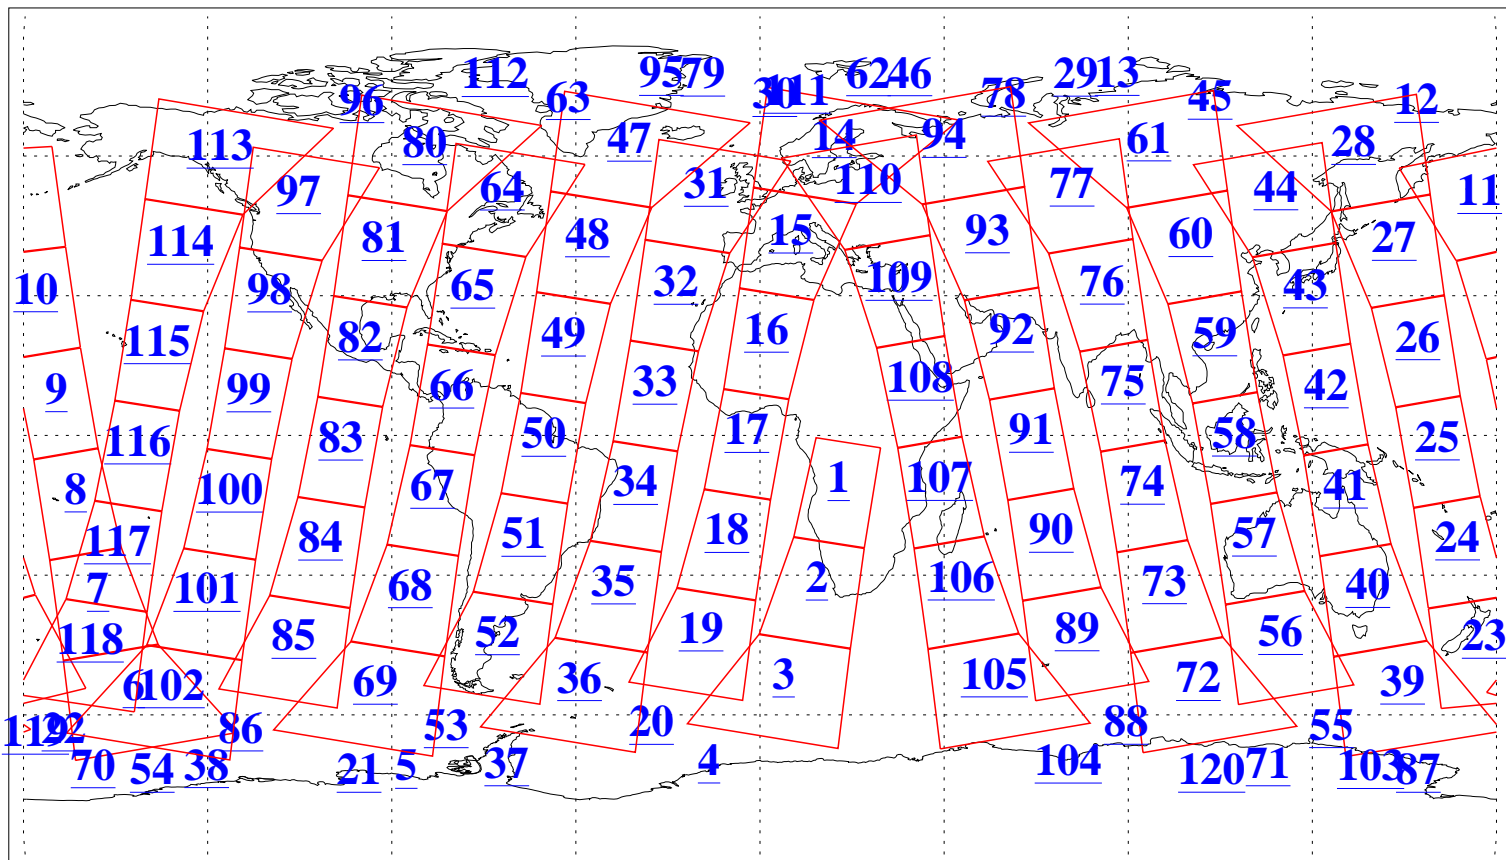

L1B Availability
AMSU Granules: 240
HSB Granules: 0
AIRS Granules: 240

18 Mar 2006
DoY 77
Aqua Day 1414
Granules: 1 to 120

Granules: 121 to 240

Legend: AMSU Available, HSB Available, AIRS Available

L1B Availability
AMSU Granules: 240
HSB Granules: 0
AIRS Granules: 240

18 Mar 2006
DoY 77
Aqua Day 1414
Ascending Granules

Descending Granules

Legend: AMSU Available, HSB Available, AIRS Available

L1B Availability
 AMSU Granules: 240
 HSB Granules: 0
 AIRS Granules: 240

18 Mar 2006
 DoY 77
 Aqua Day 1414

Northern Hemisphere Granules

Southern Hemisphere Granules

Legend: AMSU Available, HSB Available, AIRS Available