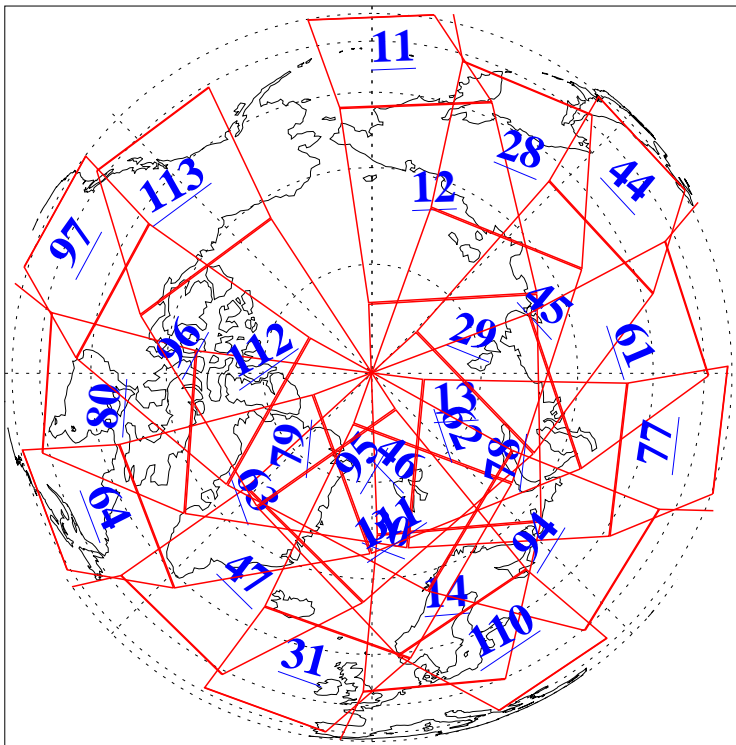

L1B Availability
AMSU Granules: 240
HSB Granules: 0
AIRS Granules: 240

18 Mar 2006
DoY 77
Aqua Day 1414
Granules: 1 to 120

Granules: 121 to 240

Legend: AMSU Available, HSB Available, AIRS Available

L1B Availability
AMSU Granules: 240
HSB Granules: 0
AIRS Granules: 240

18 Mar 2006
DoY 77
Aqua Day 1414
Ascending Granules

Descending Granules

Legend: AMSU Available, HSB Available, AIRS Available

L1B Availability
 AMSU Granules: 240
 HSB Granules: 0
 AIRS Granules: 240

18 Mar 2006
 DoY 77
 Aqua Day 1414

Northern Hemisphere Granules

Southern Hemisphere Granules

Legend: AMSU Available, HSB Available, AIRS Available