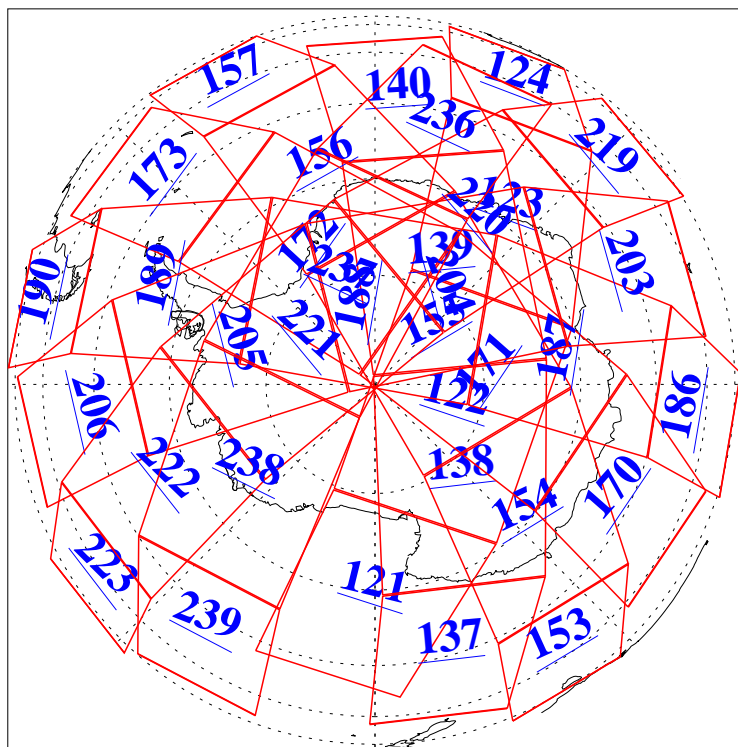

L1B Availability
AMSU Granules: 240
HSB Granules: 0
AIRS Granules: 240

16 Mar 2006
DoY 75
Aqua Day 1412
Granules: 1 to 120

Granules: 121 to 240

Legend: AMSU Available, HSB Available, AIRS Available

L1B Availability
AMSU Granules: 240
HSB Granules: 0
AIRS Granules: 240

16 Mar 2006
DoY 75
Aqua Day 1412
Ascending Granules

Descending Granules

Legend: AMSU Available, HSB Available, AIRS Available

L1B Availability
 AMSU Granules: 240
 HSB Granules: 0
 AIRS Granules: 240

16 Mar 2006
 DoY 75
 Aqua Day 1412

Northern Hemisphere Granules

Southern Hemisphere Granules

Legend: AMSU Available, HSB Available, AIRS Available