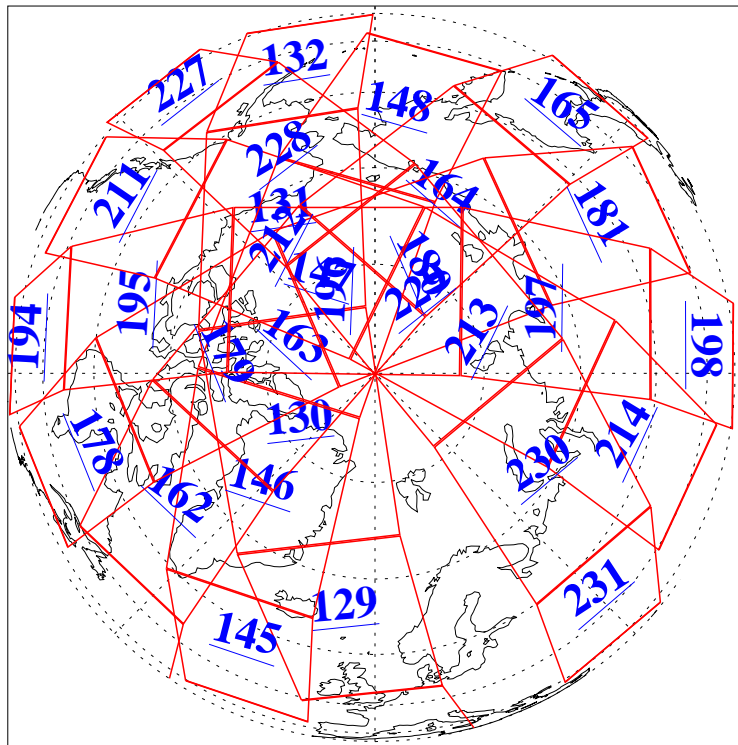

L1B Availability
AMSU Granules: 240
HSB Granules: 0
AIRS Granules: 240

16 Mar 2006
DoY 75
Aqua Day 1412
Granules: 1 to 120

Granules: 121 to 240

Legend: AMSU Available, HSB Available, AIRS Available

L1B Availability
AMSU Granules: 240
HSB Granules: 0
AIRS Granules: 240

16 Mar 2006
DoY 75
Aqua Day 1412
Ascending Granules

Descending Granules

Legend: AMSU Available, HSB Available, AIRS Available

L1B Availability
 AMSU Granules: 240
 HSB Granules: 0
 AIRS Granules: 240

16 Mar 2006
 DoY 75
 Aqua Day 1412

Northern Hemisphere Granules

Southern Hemisphere Granules

Legend: AMSU Available, HSB Available, AIRS Available