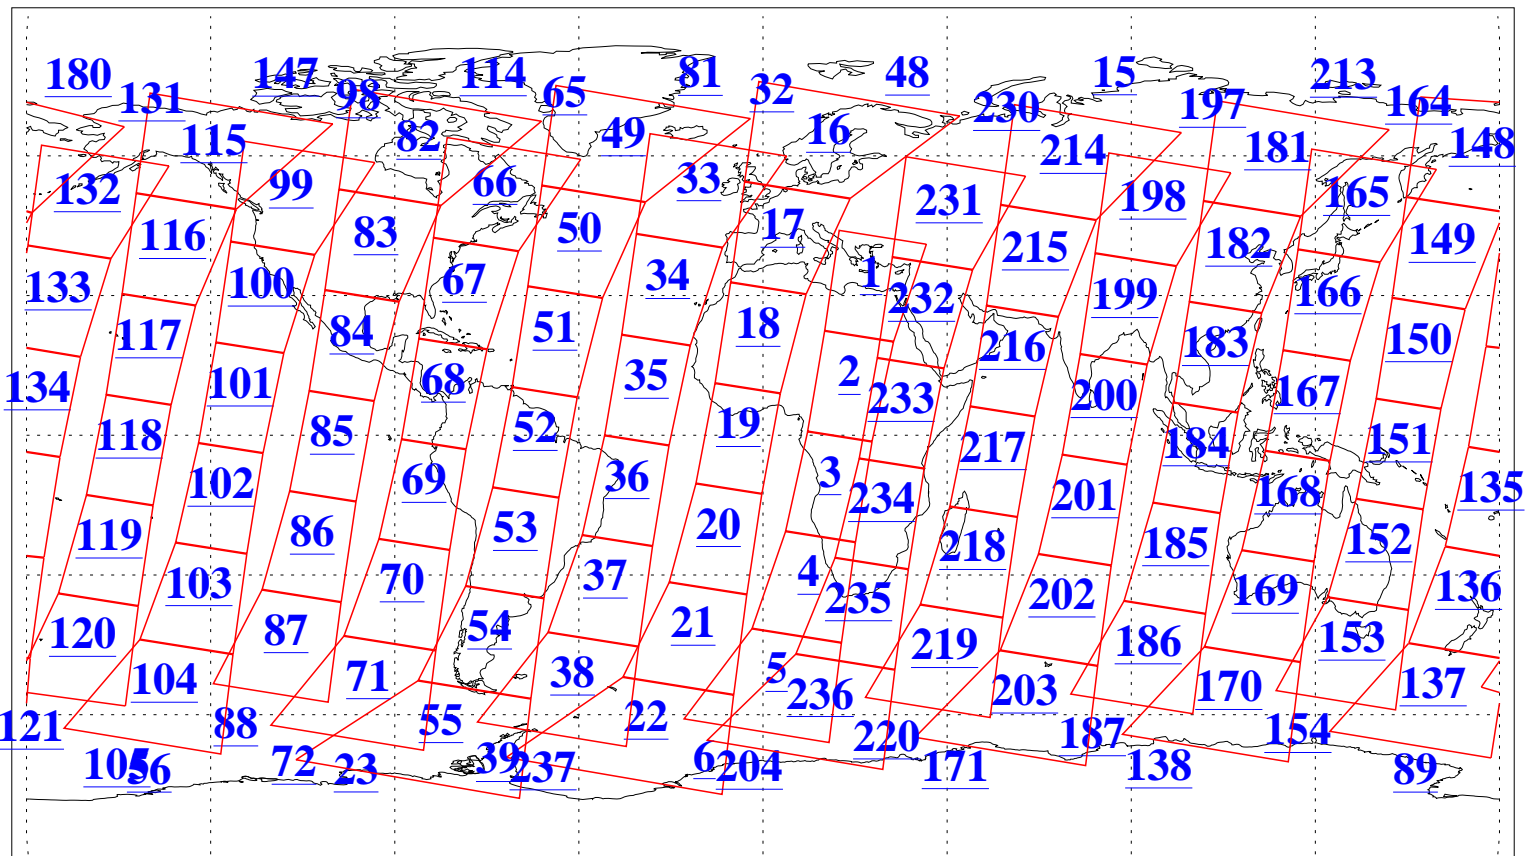

L1B Availability
AMSU Granules: 240
HSB Granules: 0
AIRS Granules: 240

16 Mar 2006
DoY 75
Aqua Day 1412
Granules: 1 to 120

Granules: 121 to 240

Legend: AMSU Available, HSB Available, AIRS Available

L1B Availability
AMSU Granules: 240
HSB Granules: 0
AIRS Granules: 240

16 Mar 2006
DoY 75
Aqua Day 1412
Ascending Granules

Descending Granules

Legend: AMSU Available, HSB Available, AIRS Available

L1B Availability
 AMSU Granules: 240
 HSB Granules: 0
 AIRS Granules: 240

16 Mar 2006
 DoY 75
 Aqua Day 1412

Northern Hemisphere Granules

Southern Hemisphere Granules

Legend: AMSU Available, HSB Available, AIRS Available