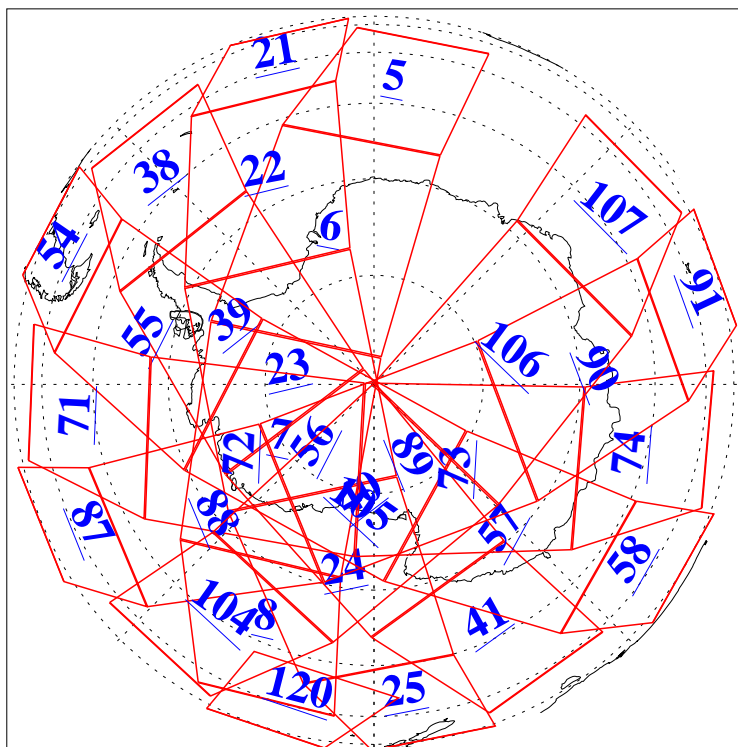

L1B Availability
AMSU Granules: 240
HSB Granules: 0
AIRS Granules: 240

16 Mar 2006
DoY 75
Aqua Day 1412
Granules: 1 to 120

Granules: 121 to 240

Legend: AMSU Available, HSB Available, AIRS Available

L1B Availability
AMSU Granules: 240
HSB Granules: 0
AIRS Granules: 240

16 Mar 2006
DoY 75
Aqua Day 1412
Ascending Granules

Descending Granules

Legend: AMSU Available, HSB Available, AIRS Available

L1B Availability
 AMSU Granules: 240
 HSB Granules: 0
 AIRS Granules: 240

16 Mar 2006
 DoY 75
 Aqua Day 1412

Northern Hemisphere Granules

Southern Hemisphere Granules

Legend: AMSU Available, HSB Available, AIRS Available