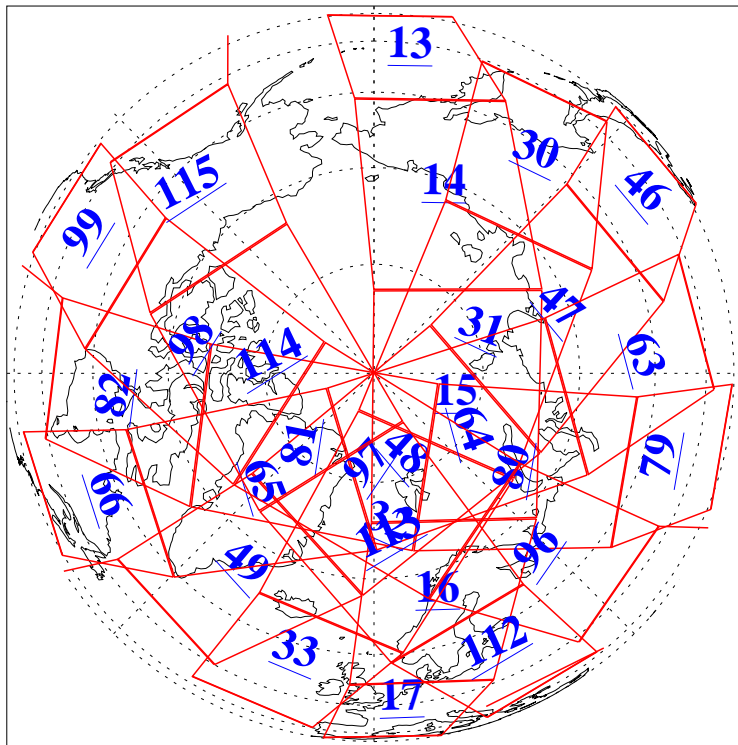

L1B Availability
AMSU Granules: 240
HSB Granules: 0
AIRS Granules: 240

16 Mar 2006
DoY 75
Aqua Day 1412
Granules: 1 to 120

Granules: 121 to 240

Legend: AMSU Available, HSB Available, AIRS Available

L1B Availability
AMSU Granules: 240
HSB Granules: 0
AIRS Granules: 240

16 Mar 2006
DoY 75
Aqua Day 1412
Ascending Granules

Descending Granules

Legend: AMSU Available, HSB Available, AIRS Available

L1B Availability
 AMSU Granules: 240
 HSB Granules: 0
 AIRS Granules: 240

16 Mar 2006
 DoY 75
 Aqua Day 1412

Northern Hemisphere Granules

Southern Hemisphere Granules

Legend: AMSU Available, HSB Available, AIRS Available