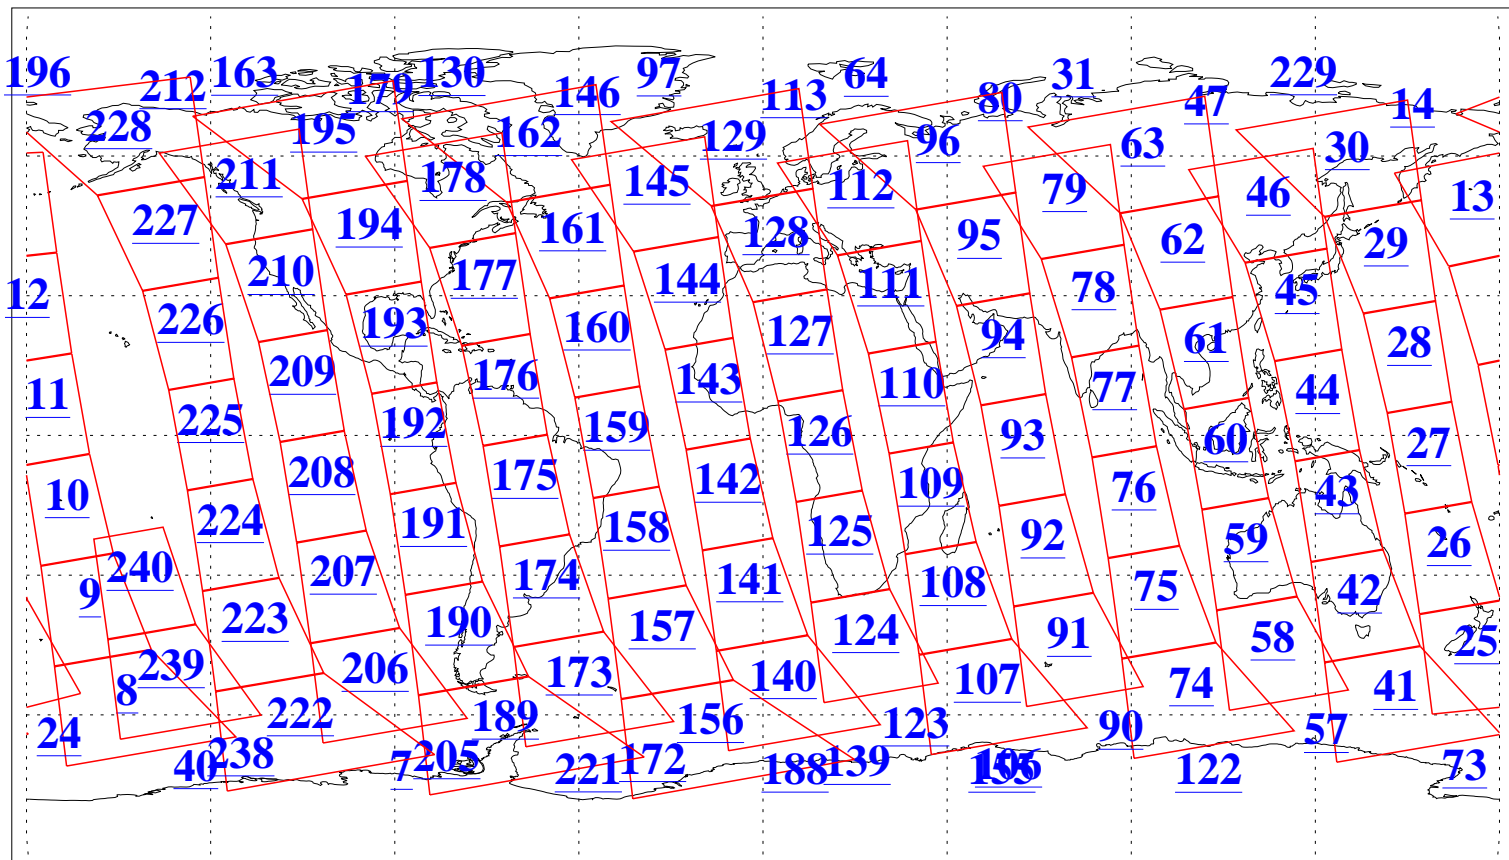

L1B Availability
AMSU Granules: 240
HSB Granules: 0
AIRS Granules: 240

16 Mar 2006
DoY 75
Aqua Day 1412
Granules: 1 to 120

Granules: 121 to 240

Legend: AMSU Available, HSB Available, AIRS Available

L1B Availability
AMSU Granules: 240
HSB Granules: 0
AIRS Granules: 240

16 Mar 2006
DoY 75
Aqua Day 1412
Ascending Granules

Descending Granules

Legend: AMSU Available, HSB Available, AIRS Available

L1B Availability
 AMSU Granules: 240
 HSB Granules: 0
 AIRS Granules: 240

16 Mar 2006
 DoY 75
 Aqua Day 1412

Northern Hemisphere Granules

Southern Hemisphere Granules

Legend: AMSU Available, HSB Available, AIRS Available