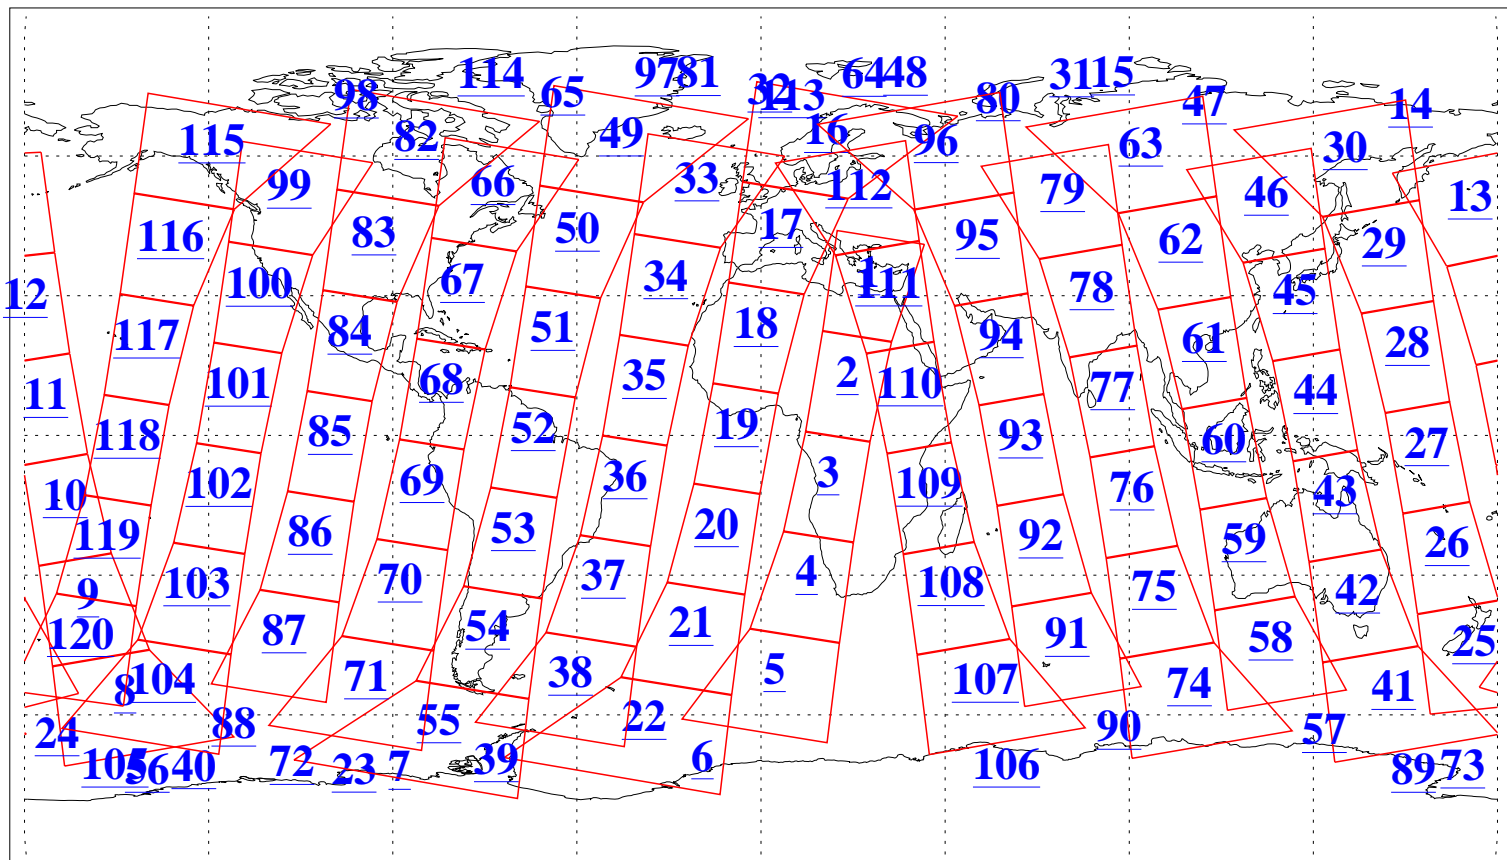

L1B Availability
AMSU Granules: 240
HSB Granules: 0
AIRS Granules: 240

16 Mar 2006
DoY 75
Aqua Day 1412
Granules: 1 to 120

Granules: 121 to 240

Legend: AMSU Available, HSB Available, AIRS Available

L1B Availability
AMSU Granules: 240
HSB Granules: 0
AIRS Granules: 240

16 Mar 2006
DoY 75
Aqua Day 1412
Ascending Granules

Descending Granules

Legend: AMSU Available, HSB Available, AIRS Available

L1B Availability
 AMSU Granules: 240
 HSB Granules: 0
 AIRS Granules: 240

16 Mar 2006
 DoY 75
 Aqua Day 1412

Northern Hemisphere Granules

Southern Hemisphere Granules

Legend: AMSU Available, HSB Available, AIRS Available