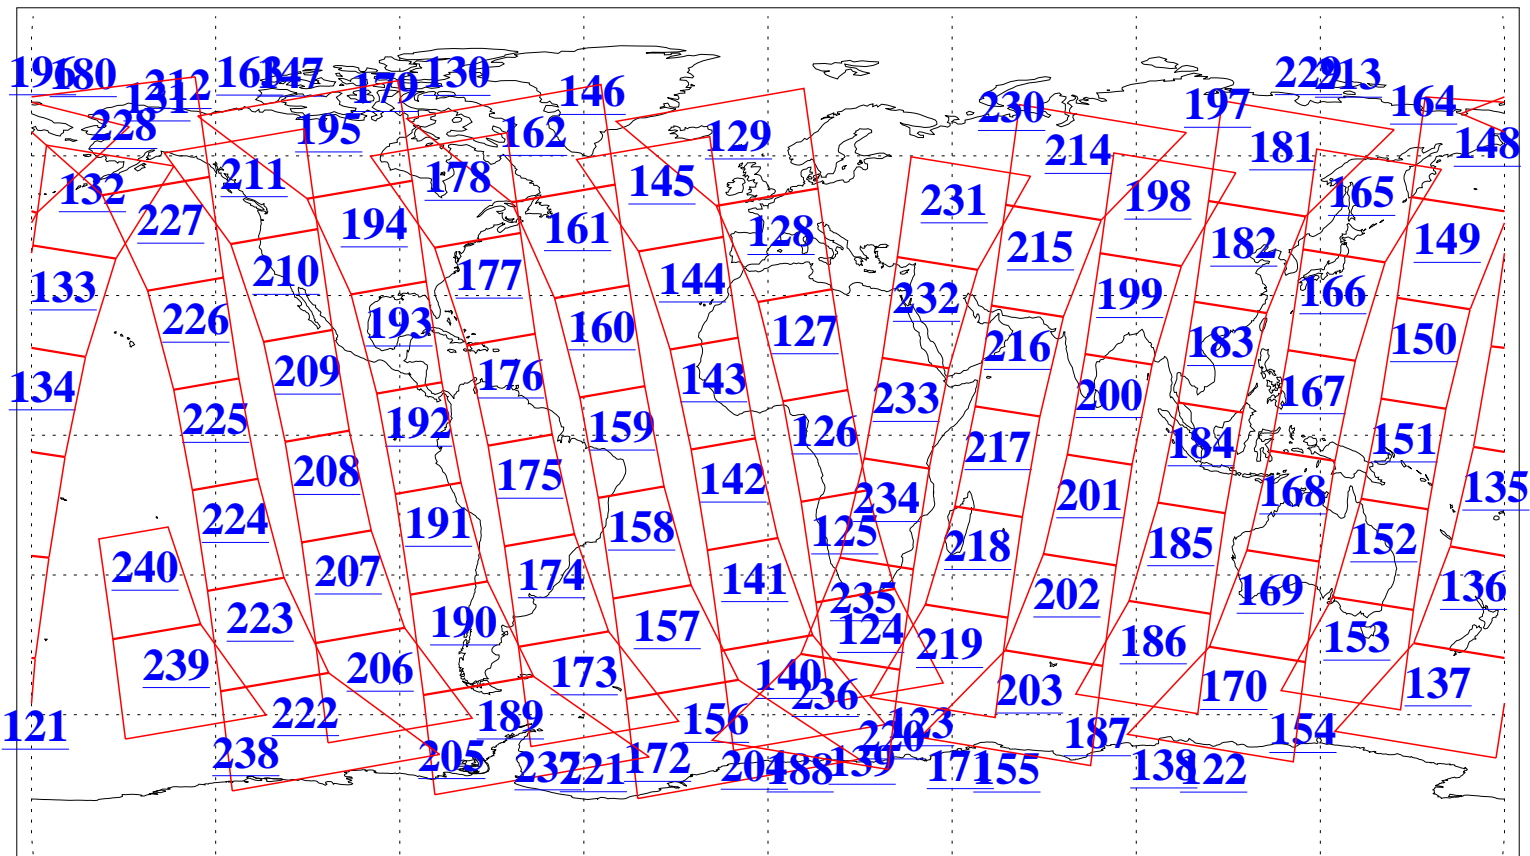

L1B Availability
AMSU Granules: 240
HSB Granules: 0
AIRS Granules: 240

16 Mar 2006
DoY 75
Aqua Day 1412
Granules: 1 to 120

Granules: 121 to 240

Legend: AMSU Available, HSB Available, AIRS Available

L1B Availability
AMSU Granules: 240
HSB Granules: 0
AIRS Granules: 240

16 Mar 2006
DoY 75
Aqua Day 1412
Ascending Granules

Descending Granules

Legend: AMSU Available, HSB Available, AIRS Available

L1B Availability
 AMSU Granules: 240
 HSB Granules: 0
 AIRS Granules: 240

16 Mar 2006
 DoY 75
 Aqua Day 1412

Northern Hemisphere Granules

Southern Hemisphere Granules

Legend: AMSU Available, HSB Available, AIRS Available