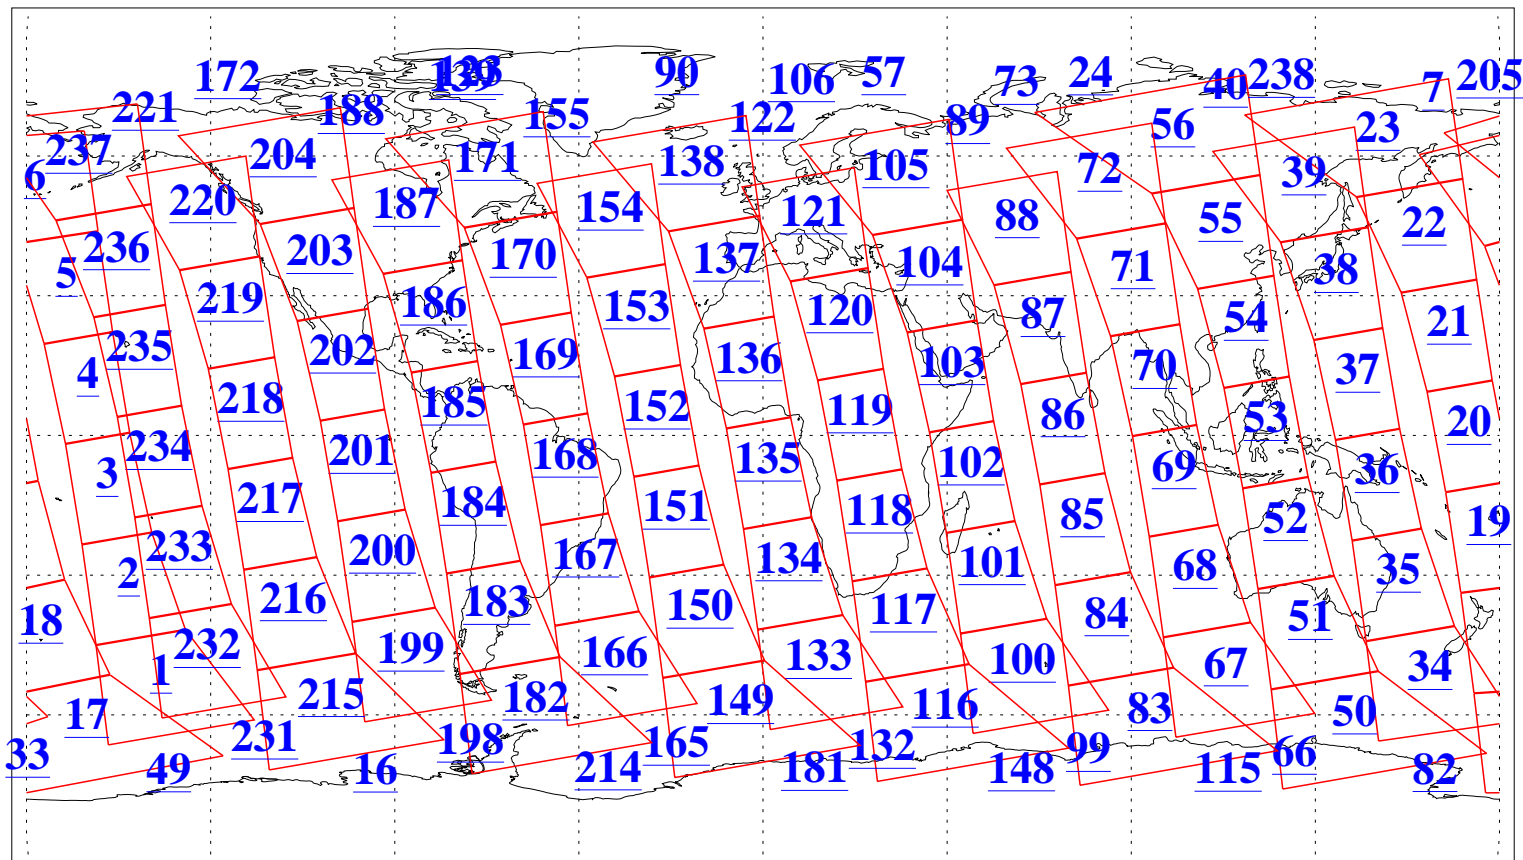

L1B Availability
AMSU Granules: 240
HSB Granules: 0
AIRS Granules: 240

15 Mar 2006
DoY 74
Aqua Day 1411
Granules: 1 to 120

Granules: 121 to 240

Legend: AMSU Available, HSB Available, AIRS Available

L1B Availability
AMSU Granules: 240
HSB Granules: 0
AIRS Granules: 240

15 Mar 2006
DoY 74
Aqua Day 1411
Ascending Granules

Descending Granules

Legend: AMSU Available, HSB Available, AIRS Available

L1B Availability
 AMSU Granules: 240
 HSB Granules: 0
 AIRS Granules: 240

15 Mar 2006
 DoY 74
 Aqua Day 1411