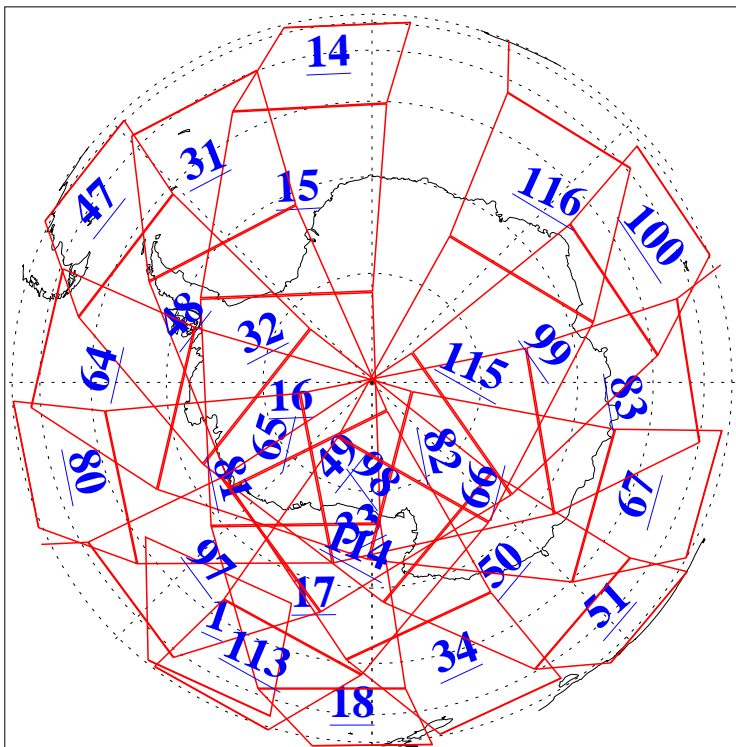

L1B Availability
AMSU Granules: 240
HSB Granules: 0
AIRS Granules: 240

15 Mar 2006
DoY 74
Aqua Day 1411
Granules: 1 to 120

Granules: 121 to 240

Legend: AMSU Available, HSB Available, AIRS Available

L1B Availability
AMSU Granules: 240
HSB Granules: 0
AIRS Granules: 240

15 Mar 2006
DoY 74
Aqua Day 1411
Ascending Granules

Descending Granules

Legend: AMSU Available, HSB Available, AIRS Available

L1B Availability
 AMSU Granules: 240
 HSB Granules: 0
 AIRS Granules: 240

15 Mar 2006
 DoY 74
 Aqua Day 1411

Northern Hemisphere Granules

Southern Hemisphere Granules

Legend: AMSU Available, ~~HSB Available~~, AIRS Available