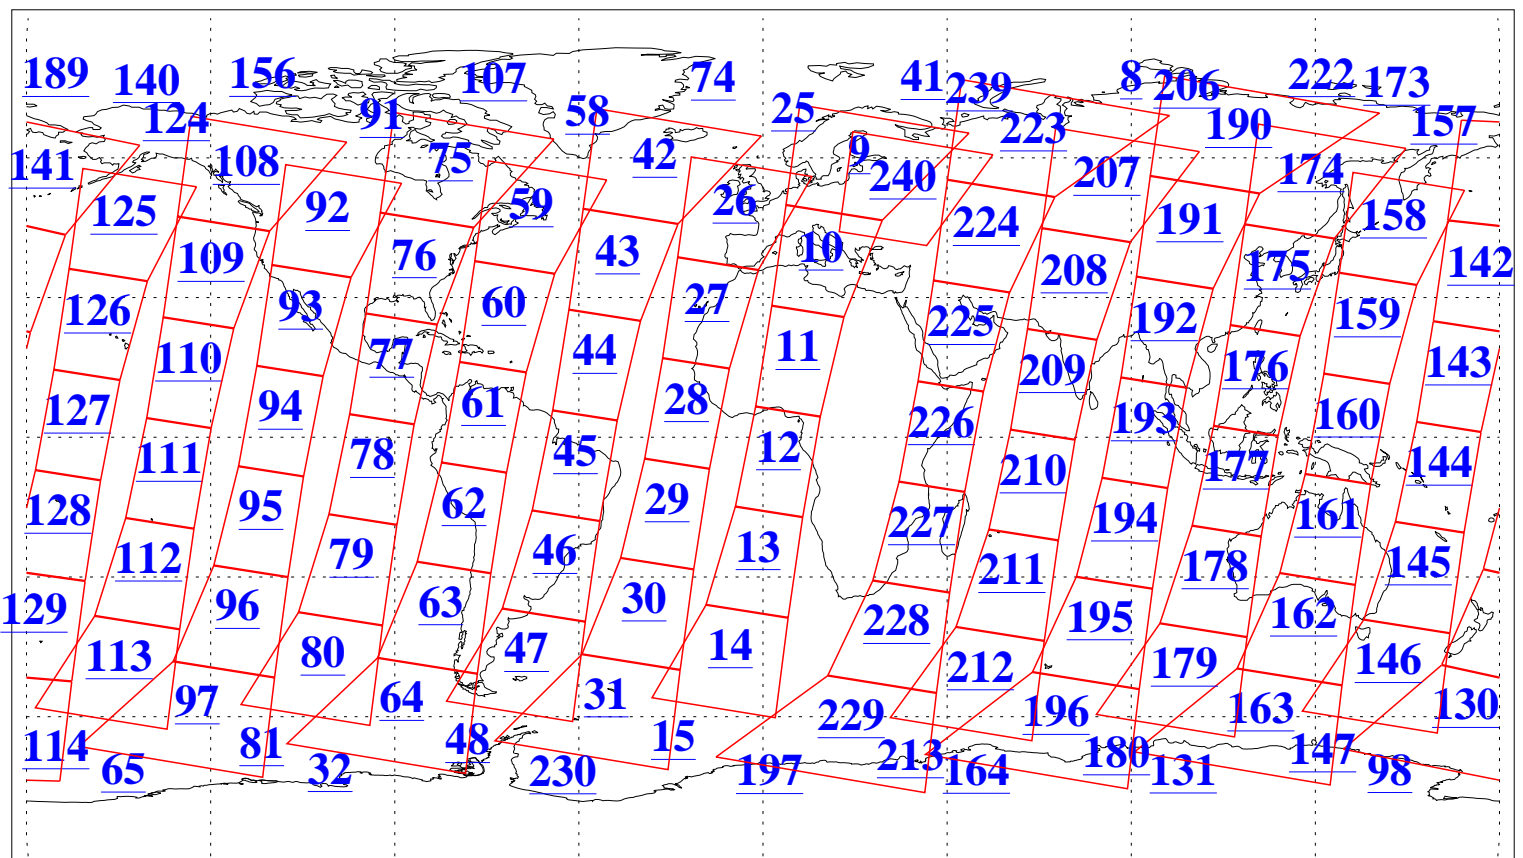

L1B Availability
AMSU Granules: 240
HSB Granules: 0
AIRS Granules: 240

15 Mar 2006
DoY 74
Aqua Day 1411
Granules: 1 to 120

Granules: 121 to 240

Legend: AMSU Available, HSB Available, AIRS Available

L1B Availability
AMSU Granules: 240
HSB Granules: 0
AIRS Granules: 240

15 Mar 2006
DoY 74
Aqua Day 1411
Ascending Granules

Descending Granules

Legend: AMSU Available, HSB Available, AIRS Available

L1B Availability
 AMSU Granules: 240
 HSB Granules: 0
 AIRS Granules: 240

15 Mar 2006
 DoY 74
 Aqua Day 1411