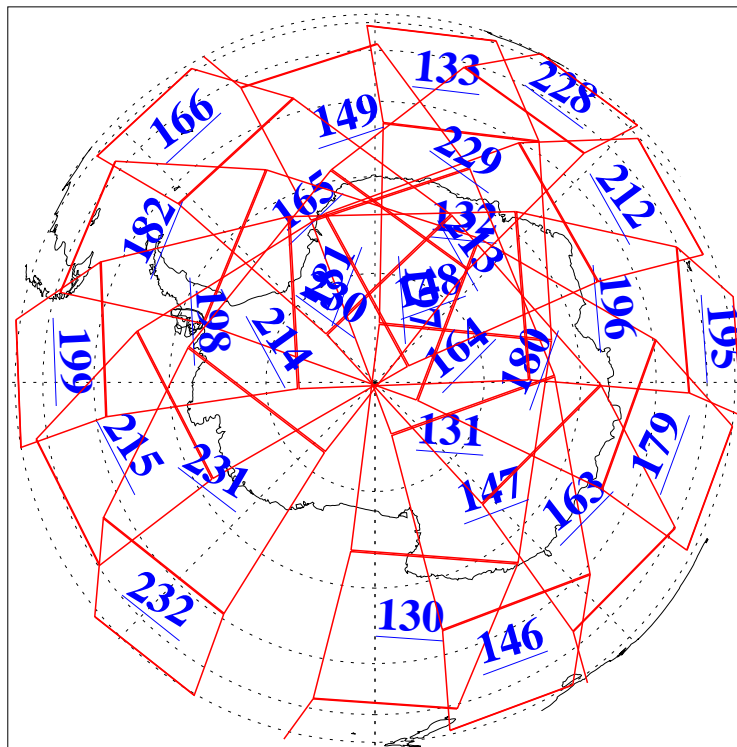

Legend: AMSU Available, ~~HSB Available~~, AIRS Available