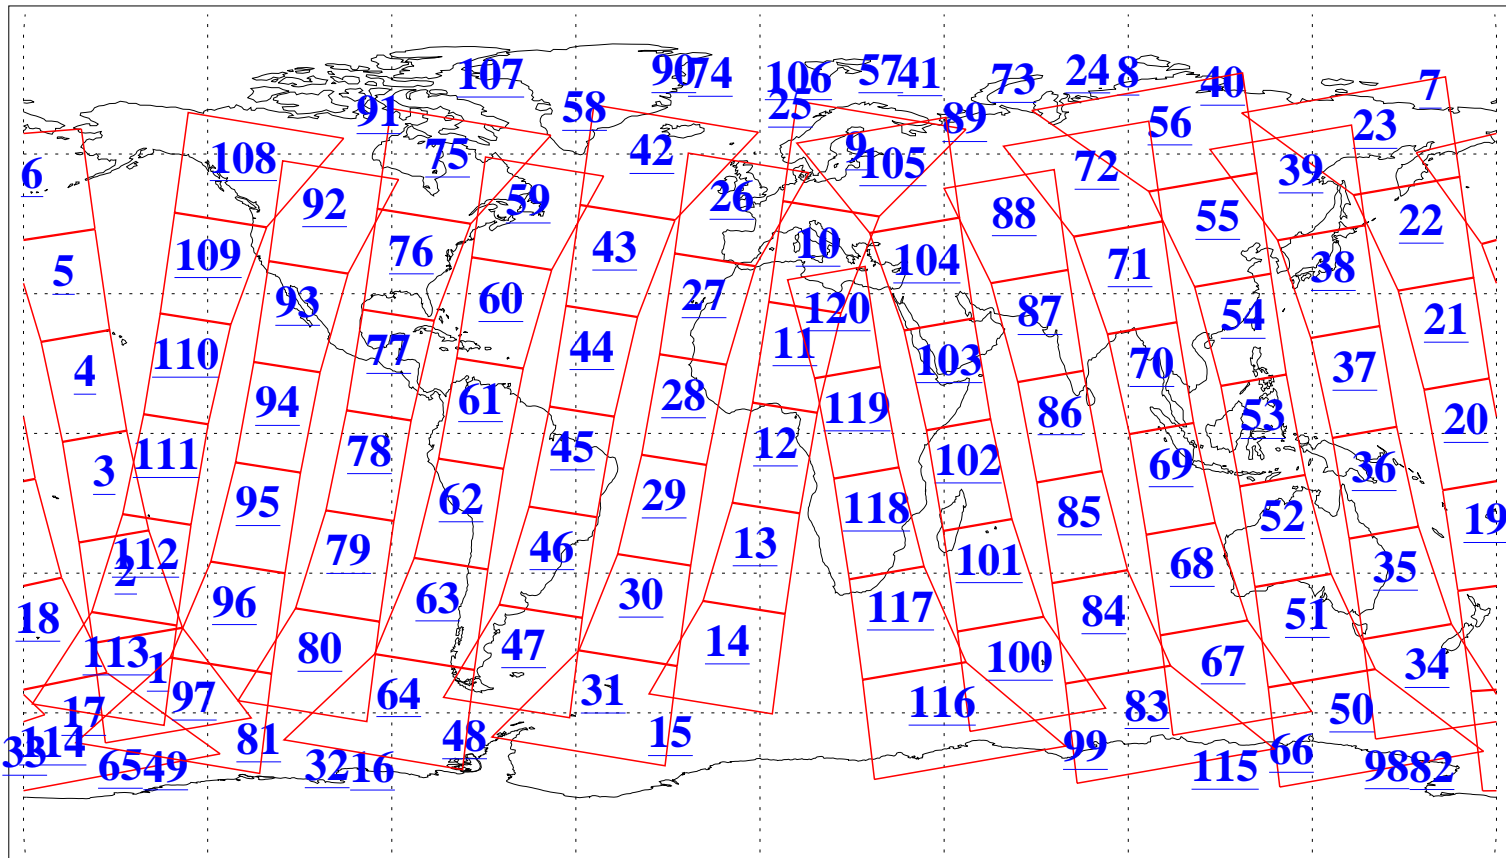

L1B Availability
AMSU Granules: 240
HSB Granules: 0
AIRS Granules: 240

15 Mar 2006
DoY 74
Aqua Day 1411
Granules: 1 to 120

Granules: 121 to 240

Legend: AMSU Available, HSB Available, AIRS Available

L1B Availability
AMSU Granules: 240
HSB Granules: 0
AIRS Granules: 240

15 Mar 2006
DoY 74
Aqua Day 1411
Ascending Granules

Descending Granules

Legend: AMSU Available, HSB Available, AIRS Available

L1B Availability
 AMSU Granules: 240
 HSB Granules: 0
 AIRS Granules: 240

15 Mar 2006
 DoY 74
 Aqua Day 1411

Northern Hemisphere Granules

Southern Hemisphere Granules

Legend: AMSU Available, ~~HSB Available~~, AIRS Available