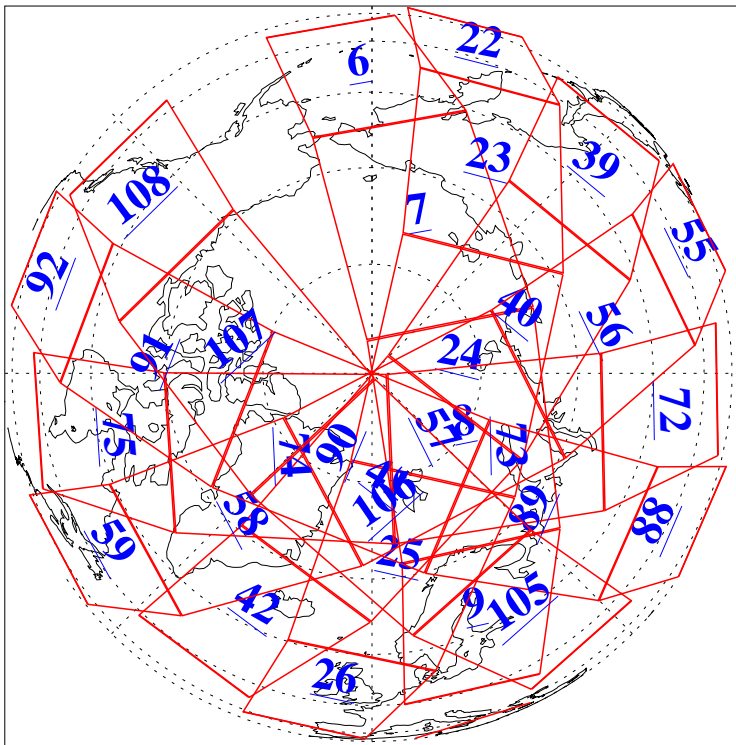

L1B Availability
AMSU Granules: 240
HSB Granules: 0
AIRS Granules: 240

15 Mar 2006
DoY 74
Aqua Day 1411
Granules: 1 to 120

Granules: 121 to 240

Legend: AMSU Available, HSB Available, AIRS Available

L1B Availability
AMSU Granules: 240
HSB Granules: 0
AIRS Granules: 240

15 Mar 2006
DoY 74
Aqua Day 1411
Ascending Granules

Descending Granules

Legend: AMSU Available, HSB Available, AIRS Available

L1B Availability
 AMSU Granules: 240
 HSB Granules: 0
 AIRS Granules: 240

15 Mar 2006
 DoY 74
 Aqua Day 1411

Northern Hemisphere Granules

Southern Hemisphere Granules

Legend: AMSU Available, ~~HSB Available~~, AIRS Available