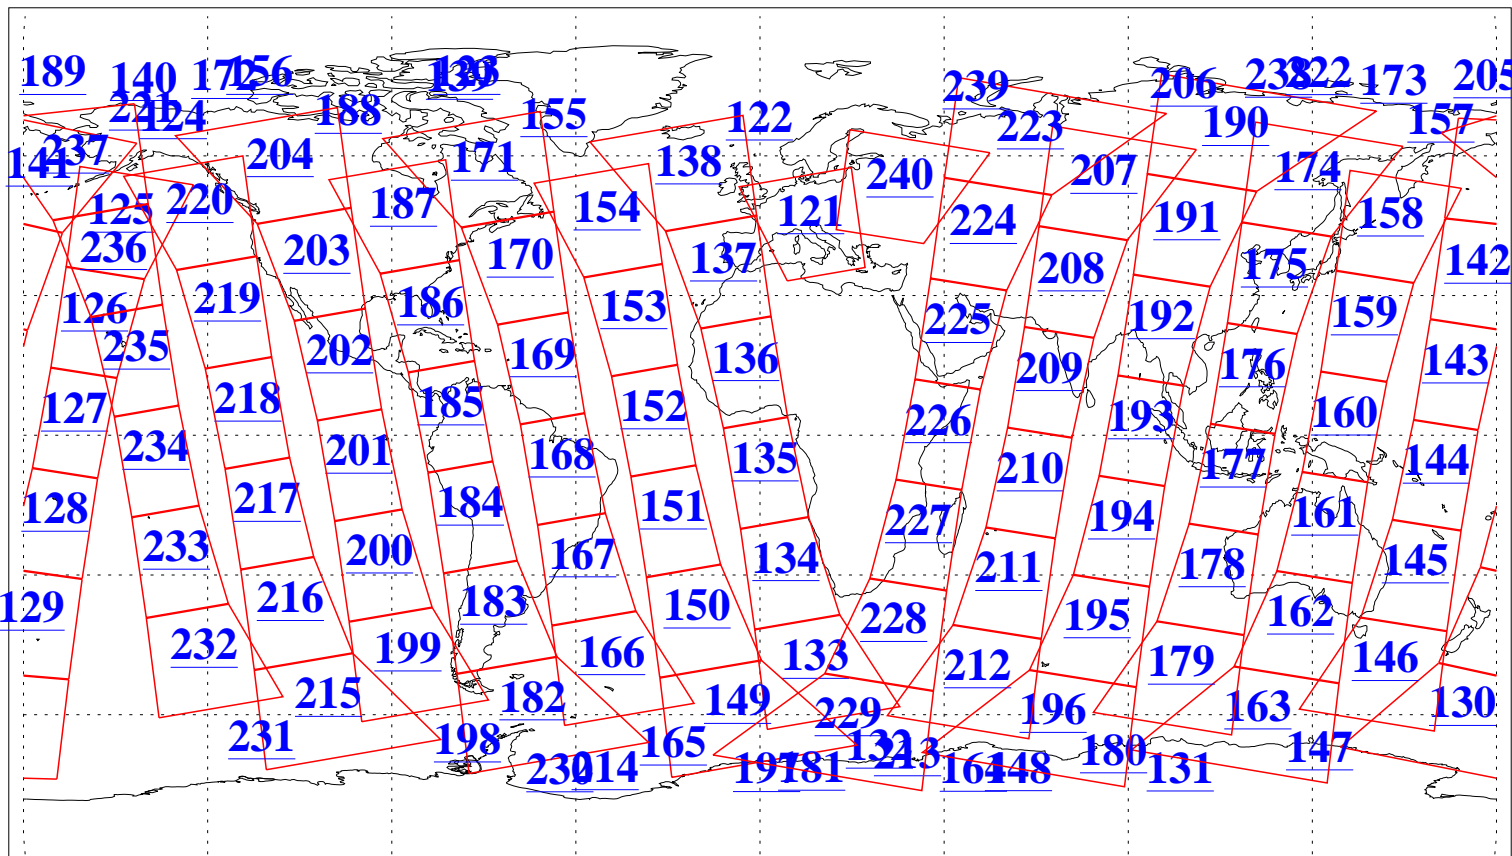

L1B Availability
AMSU Granules: 240
HSB Granules: 0
AIRS Granules: 240

15 Mar 2006
DoY 74
Aqua Day 1411
Granules: 1 to 120

Granules: 121 to 240

Legend: AMSU Available, HSB Available, AIRS Available

L1B Availability
AMSU Granules: 240
HSB Granules: 0
AIRS Granules: 240

15 Mar 2006
DoY 74
Aqua Day 1411
Ascending Granules

Descending Granules

Legend: AMSU Available, HSB Available, AIRS Available

L1B Availability
 AMSU Granules: 240
 HSB Granules: 0
 AIRS Granules: 240

15 Mar 2006
 DoY 74
 Aqua Day 1411