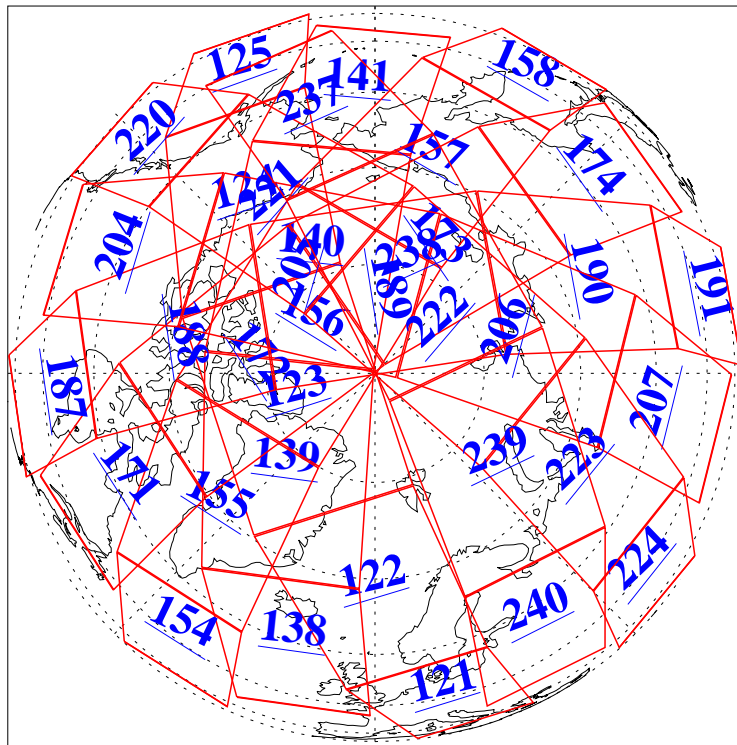

L1B Availability
AMSU Granules: 240
HSB Granules: 0
AIRS Granules: 240

15 Mar 2006
DoY 74
Aqua Day 1411
Granules: 1 to 120

Granules: 121 to 240

Legend: AMSU Available, HSB Available, AIRS Available

L1B Availability
AMSU Granules: 240
HSB Granules: 0
AIRS Granules: 240

15 Mar 2006
DoY 74
Aqua Day 1411
Ascending Granules

Descending Granules

Legend: AMSU Available, HSB Available, AIRS Available

L1B Availability
 AMSU Granules: 240
 HSB Granules: 0
 AIRS Granules: 240

15 Mar 2006
 DoY 74
 Aqua Day 1411

Northern Hemisphere Granules

Southern Hemisphere Granules

Legend: AMSU Available, ~~HSB Available~~, AIRS Available