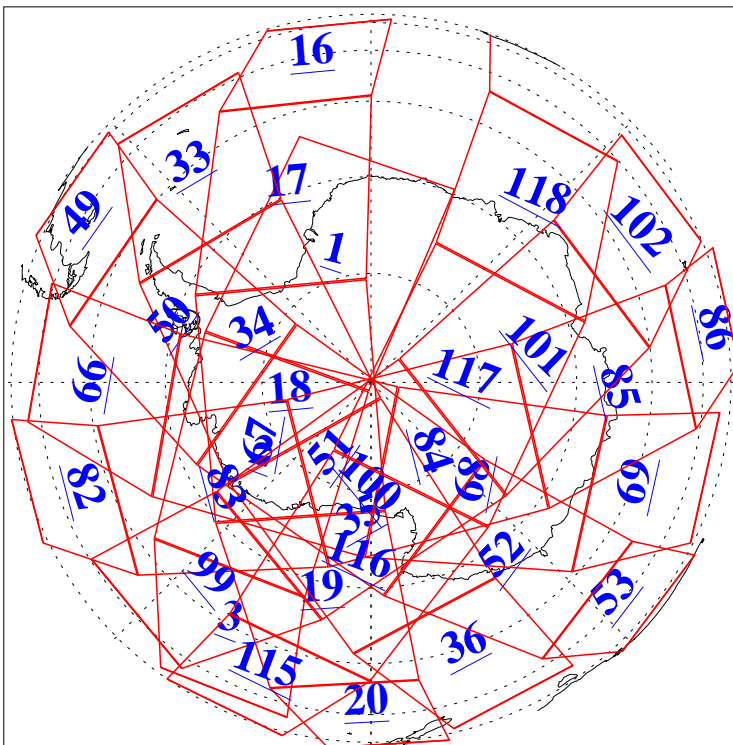

L1B Availability
AMSU Granules: 240
HSB Granules: 0
AIRS Granules: 240

13 Mar 2006
DoY 72
Aqua Day 1409
Granules: 1 to 120

Granules: 121 to 240

Legend: AMSU Available, HSB Available, AIRS Available

L1B Availability
AMSU Granules: 240
HSB Granules: 0
AIRS Granules: 240

13 Mar 2006
DoY 72
Aqua Day 1409
Ascending Granules

Descending Granules

Legend: AMSU Available, HSB Available, AIRS Available

L1B Availability
AMSU Granules: 240
HSB Granules: 0
AIRS Granules: 240

13 Mar 2006
DoY 72
Aqua Day 1409

Northern Hemisphere Granules

Southern Hemisphere Granules

Legend: AMSU Available, HSB Available, AIRS Available