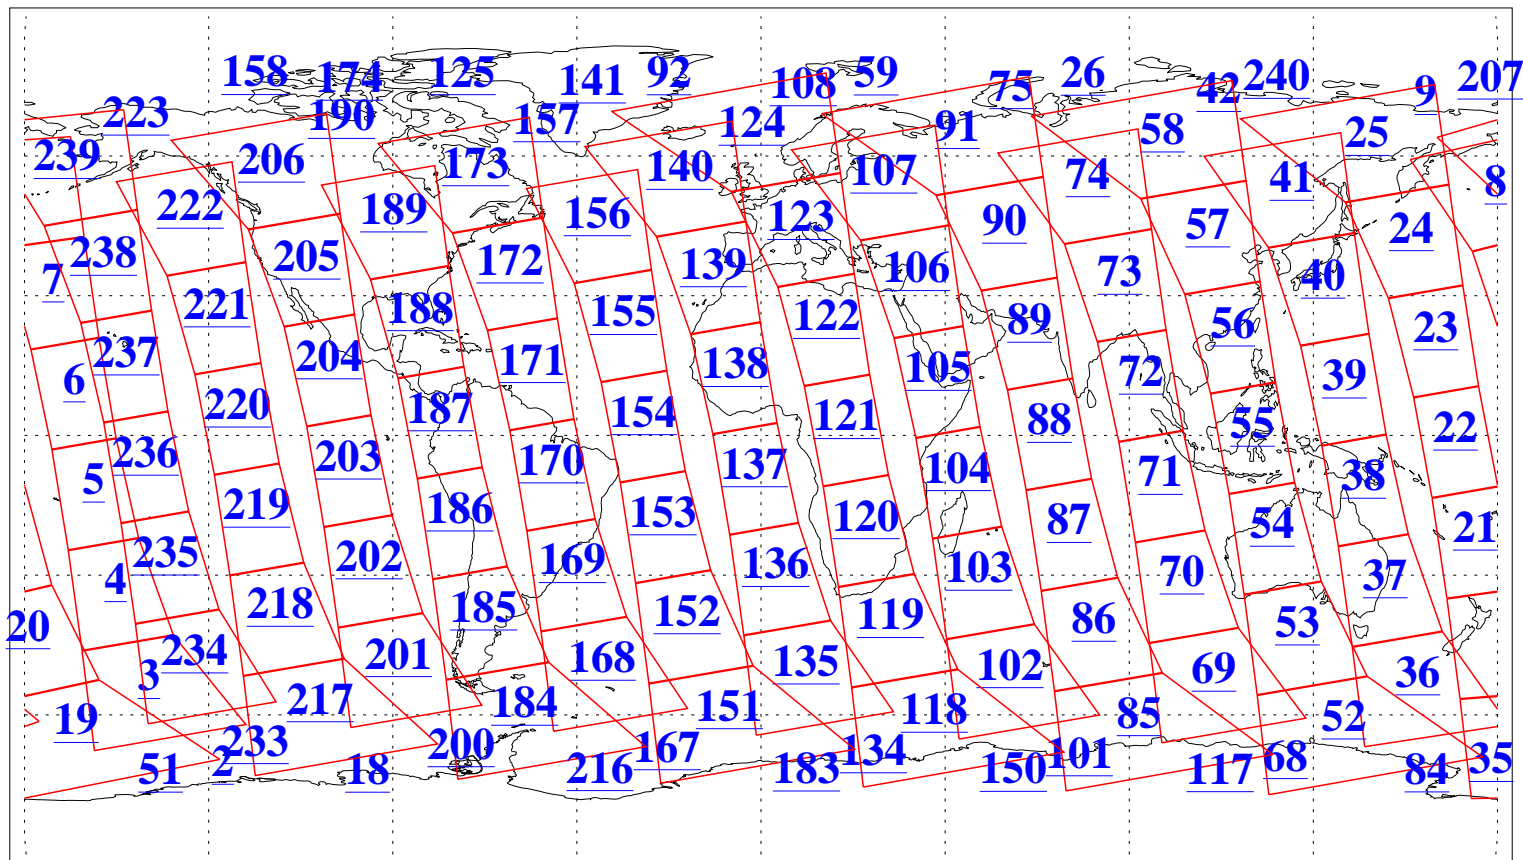

L1B Availability
AMSU Granules: 240
HSB Granules: 0
AIRS Granules: 240

13 Mar 2006
DoY 72
Aqua Day 1409
Granules: 1 to 120

Granules: 121 to 240

Legend: AMSU Available, HSB Available, AIRS Available

L1B Availability
AMSU Granules: 240
HSB Granules: 0
AIRS Granules: 240

13 Mar 2006
DoY 72
Aqua Day 1409
Ascending Granules

Descending Granules

Legend: AMSU Available, HSB Available, AIRS Available

L1B Availability
AMSU Granules: 240
HSB Granules: 0
AIRS Granules: 240

13 Mar 2006
DoY 72
Aqua Day 1409

Northern Hemisphere Granules

Southern Hemisphere Granules

Legend: AMSU Available, HSB Available, AIRS Available