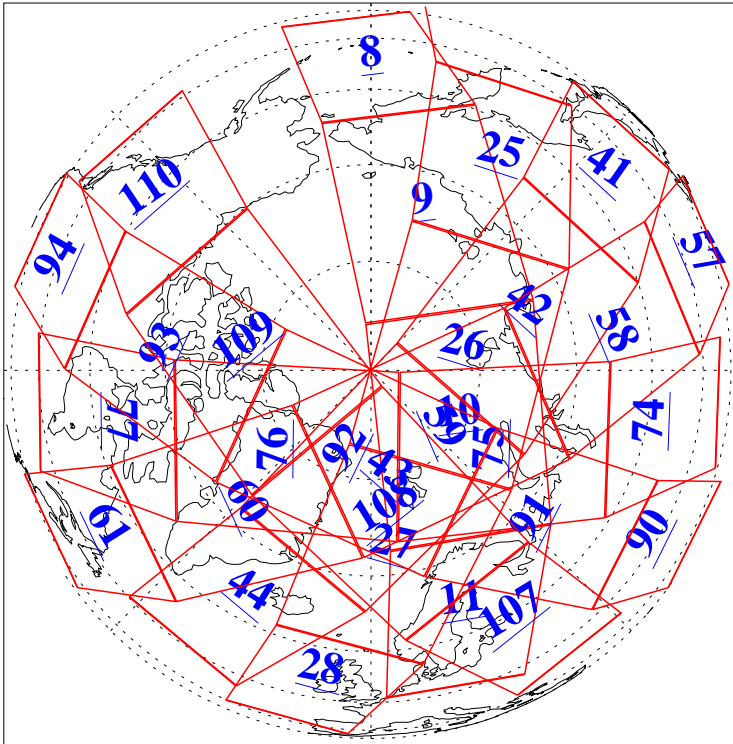

L1B Availability
AMSU Granules: 240
HSB Granules: 0
AIRS Granules: 240

13 Mar 2006
DoY 72
Aqua Day 1409
Granules: 1 to 120

Granules: 121 to 240

Legend: AMSU Available, HSB Available, AIRS Available

L1B Availability
AMSU Granules: 240
HSB Granules: 0
AIRS Granules: 240

13 Mar 2006
DoY 72
Aqua Day 1409
Ascending Granules

Descending Granules

Legend: AMSU Available, HSB Available, AIRS Available

L1B Availability
AMSU Granules: 240
HSB Granules: 0
AIRS Granules: 240

13 Mar 2006
DoY 72
Aqua Day 1409

Northern Hemisphere Granules

Southern Hemisphere Granules

Legend: AMSU Available, HSB Available, AIRS Available