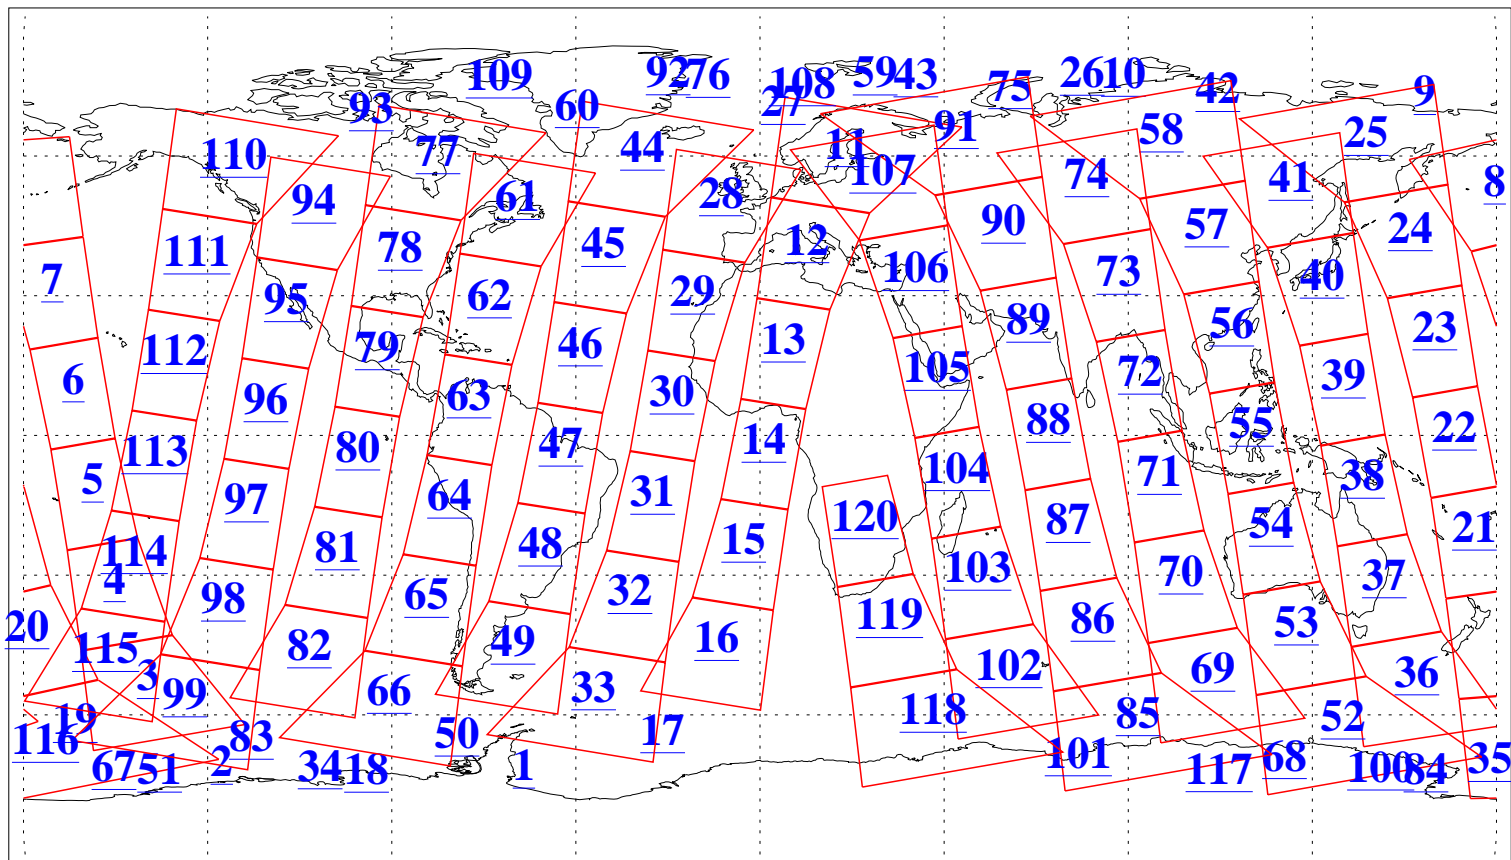

L1B Availability
AMSU Granules: 240
HSB Granules: 0
AIRS Granules: 240

13 Mar 2006
DoY 72
Aqua Day 1409
Granules: 1 to 120

Granules: 121 to 240

Legend: AMSU Available, HSB Available, AIRS Available

L1B Availability
AMSU Granules: 240
HSB Granules: 0
AIRS Granules: 240

13 Mar 2006
DoY 72
Aqua Day 1409
Ascending Granules

Descending Granules

Legend: AMSU Available, HSB Available, AIRS Available

L1B Availability
AMSU Granules: 240
HSB Granules: 0
AIRS Granules: 240

13 Mar 2006
DoY 72
Aqua Day 1409

Northern Hemisphere Granules

Southern Hemisphere Granules

Legend: AMSU Available, HSB Available, AIRS Available