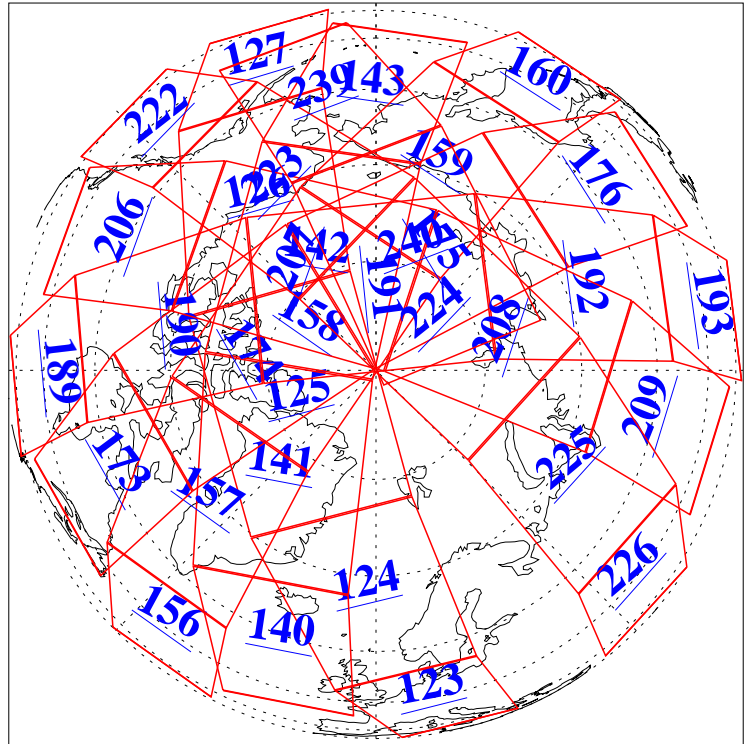

L1B Availability
AMSU Granules: 240
HSB Granules: 0
AIRS Granules: 240

13 Mar 2006
DoY 72
Aqua Day 1409
Granules: 1 to 120

Granules: 121 to 240

Legend: AMSU Available, HSB Available, AIRS Available

L1B Availability
AMSU Granules: 240
HSB Granules: 0
AIRS Granules: 240

13 Mar 2006
DoY 72
Aqua Day 1409
Ascending Granules

Descending Granules

Legend: AMSU Available, HSB Available, AIRS Available

L1B Availability
AMSU Granules: 240
HSB Granules: 0
AIRS Granules: 240

13 Mar 2006
DoY 72
Aqua Day 1409

Northern Hemisphere Granules

Southern Hemisphere Granules

Legend: AMSU Available, HSB Available, AIRS Available