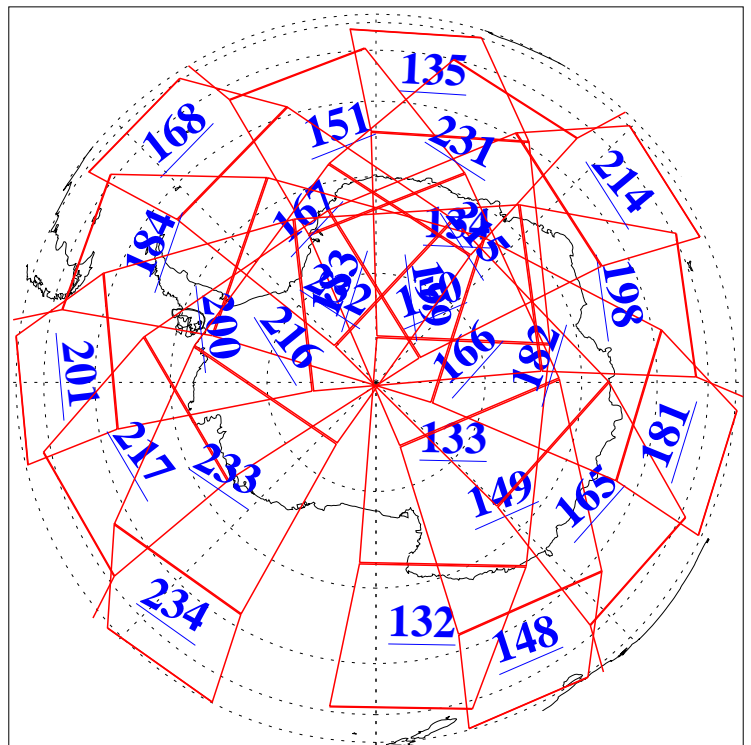

L1B Availability
AMSU Granules: 240
HSB Granules: 0
AIRS Granules: 240

13 Mar 2006
DoY 72
Aqua Day 1409
Granules: 1 to 120

Granules: 121 to 240

Legend: AMSU Available, HSB Available, AIRS Available

L1B Availability
AMSU Granules: 240
HSB Granules: 0
AIRS Granules: 240

13 Mar 2006
DoY 72
Aqua Day 1409
Ascending Granules

Descending Granules

Legend: AMSU Available, HSB Available, AIRS Available

L1B Availability
AMSU Granules: 240
HSB Granules: 0
AIRS Granules: 240

13 Mar 2006
DoY 72
Aqua Day 1409

Northern Hemisphere Granules

Southern Hemisphere Granules

Legend: AMSU Available, HSB Available, AIRS Available