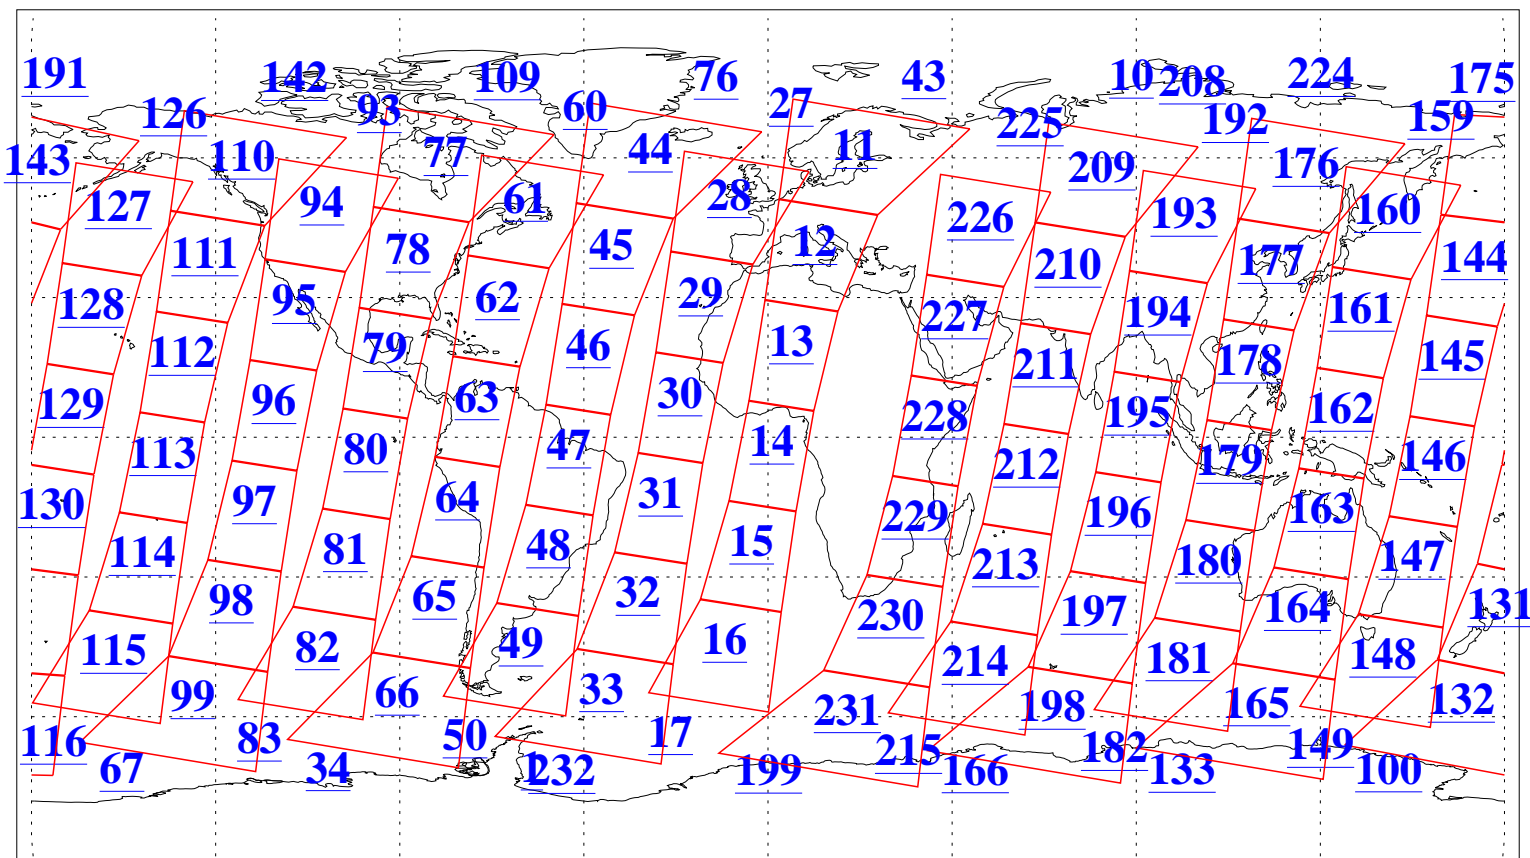

L1B Availability
AMSU Granules: 240
HSB Granules: 0
AIRS Granules: 240

13 Mar 2006
DoY 72
Aqua Day 1409
Granules: 1 to 120

Granules: 121 to 240

Legend: AMSU Available, HSB Available, AIRS Available

L1B Availability
AMSU Granules: 240
HSB Granules: 0
AIRS Granules: 240

13 Mar 2006
DoY 72
Aqua Day 1409
Ascending Granules

Descending Granules

Legend: AMSU Available, HSB Available, AIRS Available

L1B Availability
AMSU Granules: 240
HSB Granules: 0
AIRS Granules: 240

13 Mar 2006
DoY 72
Aqua Day 1409

Northern Hemisphere Granules

Southern Hemisphere Granules

Legend: AMSU Available, HSB Available, AIRS Available