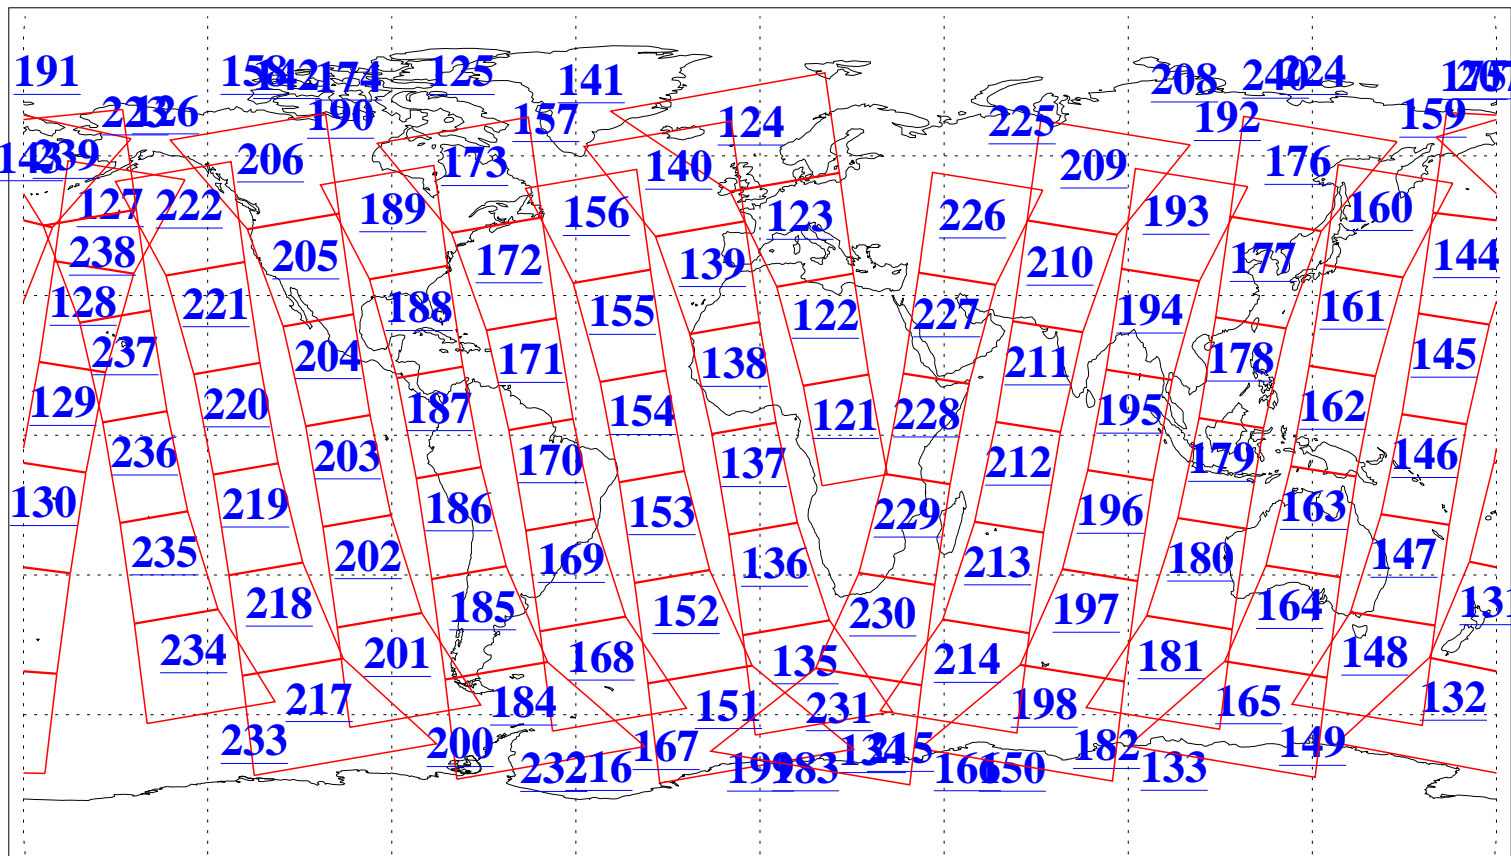

L1B Availability
AMSU Granules: 240
HSB Granules: 0
AIRS Granules: 240

13 Mar 2006
DoY 72
Aqua Day 1409
Granules: 1 to 120

Granules: 121 to 240

Legend: AMSU Available, HSB Available, AIRS Available

L1B Availability
AMSU Granules: 240
HSB Granules: 0
AIRS Granules: 240

13 Mar 2006
DoY 72
Aqua Day 1409
Ascending Granules

Descending Granules

Legend: AMSU Available, HSB Available, AIRS Available

L1B Availability
AMSU Granules: 240
HSB Granules: 0
AIRS Granules: 240

13 Mar 2006
DoY 72
Aqua Day 1409

Northern Hemisphere Granules

Southern Hemisphere Granules

Legend: AMSU Available, HSB Available, AIRS Available