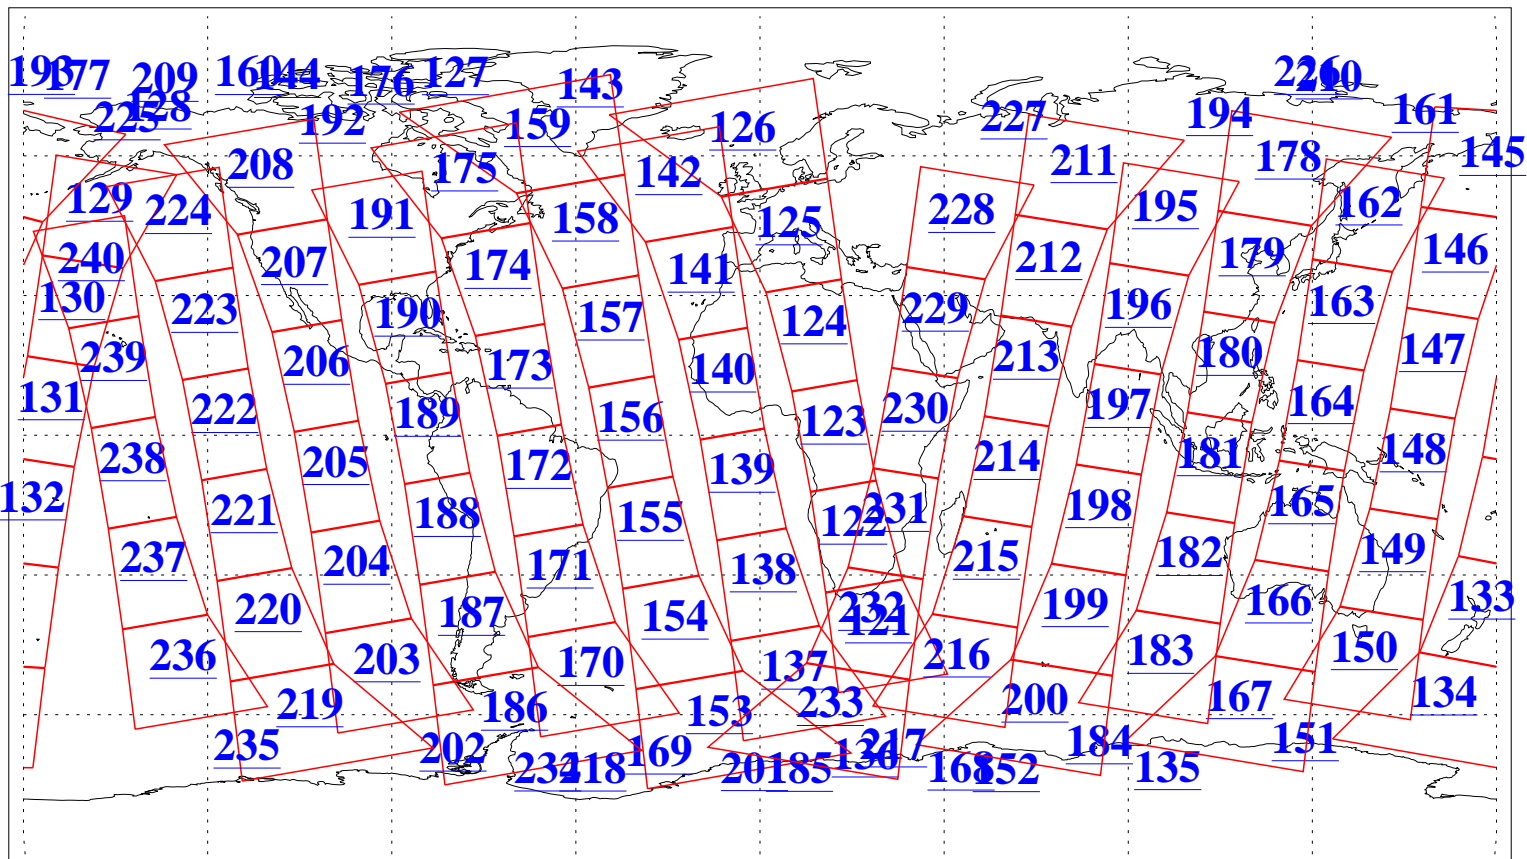

L1B Availability  
AMSU Granules: 240  
HSB Granules: 0  
AIRS Granules: 240

11 Mar 2006  
DoY 70  
Aqua Day 1407  
Granules: 1 to 120

Granules: 121 to 240

Legend: AMSU Available, HSB Available, AIRS Available

L1B Availability  
AMSU Granules: 240  
HSB Granules: 0  
AIRS Granules: 240

11 Mar 2006  
DoY 70  
Aqua Day 1407  
Ascending Granules

Descending Granules

Legend: AMSU Available, HSB Available, AIRS Available

L1B Availability  
 AMSU Granules: 240  
 HSB Granules: 0  
 AIRS Granules: 240

11 Mar 2006  
 DoY 70  
 Aqua Day 1407

Northern Hemisphere Granules

Southern Hemisphere Granules

Legend: AMSU Available, HSB Available, AIRS Available