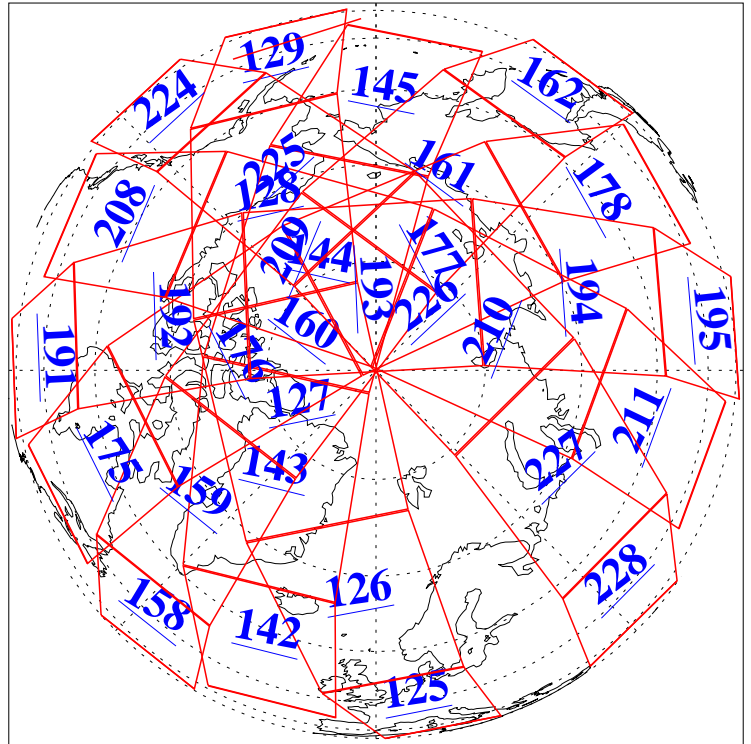

L1B Availability  
AMSU Granules: 240  
HSB Granules: 0  
AIRS Granules: 240

11 Mar 2006  
DoY 70  
Aqua Day 1407  
Granules: 1 to 120

Granules: 121 to 240

Legend: AMSU Available, HSB Available, AIRS Available

L1B Availability  
AMSU Granules: 240  
HSB Granules: 0  
AIRS Granules: 240

11 Mar 2006  
DoY 70  
Aqua Day 1407  
Ascending Granules

Descending Granules

Legend: AMSU Available, HSB Available, AIRS Available

L1B Availability  
 AMSU Granules: 240  
 HSB Granules: 0  
 AIRS Granules: 240

11 Mar 2006  
 DoY 70  
 Aqua Day 1407

Northern Hemisphere Granules

Southern Hemisphere Granules

Legend: AMSU Available, HSB Available, AIRS Available