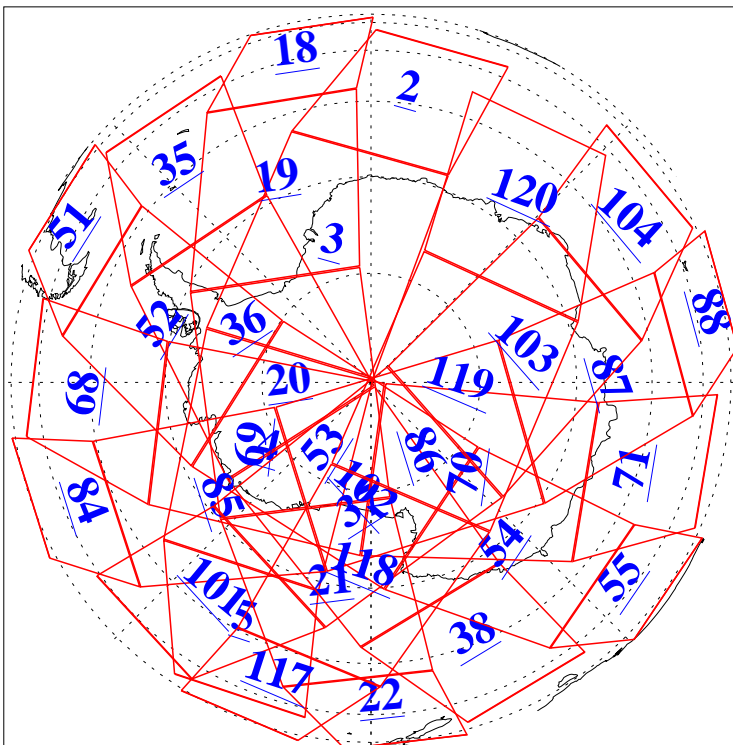

L1B Availability  
AMSU Granules: 240  
HSB Granules: 0  
AIRS Granules: 240

11 Mar 2006  
DoY 70  
Aqua Day 1407  
Granules: 1 to 120

Granules: 121 to 240

Legend: AMSU Available, HSB Available, AIRS Available

L1B Availability  
AMSU Granules: 240  
HSB Granules: 0  
AIRS Granules: 240

11 Mar 2006  
DoY 70  
Aqua Day 1407  
Ascending Granules

Descending Granules

Legend: AMSU Available, HSB Available, AIRS Available

L1B Availability  
 AMSU Granules: 240  
 HSB Granules: 0  
 AIRS Granules: 240

11 Mar 2006  
 DoY 70  
 Aqua Day 1407

Northern Hemisphere Granules

Southern Hemisphere Granules

Legend: AMSU Available, HSB Available, AIRS Available