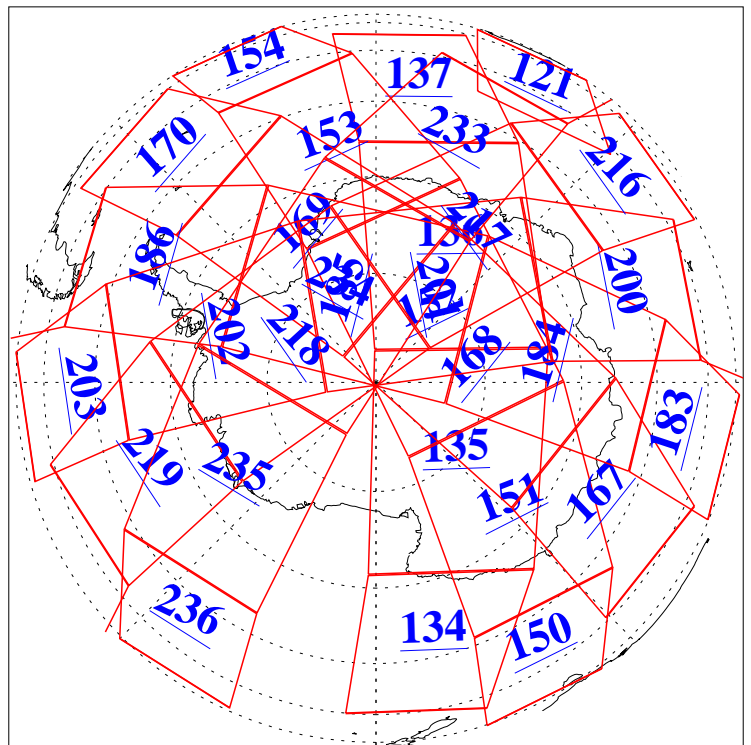

L1B Availability  
AMSU Granules: 240  
HSB Granules: 0  
AIRS Granules: 240

11 Mar 2006  
DoY 70  
Aqua Day 1407  
Granules: 1 to 120

Granules: 121 to 240

Legend: AMSU Available, HSB Available, AIRS Available

L1B Availability  
AMSU Granules: 240  
HSB Granules: 0  
AIRS Granules: 240

11 Mar 2006  
DoY 70  
Aqua Day 1407  
Ascending Granules

Descending Granules

Legend: AMSU Available, HSB Available, AIRS Available

L1B Availability  
 AMSU Granules: 240  
 HSB Granules: 0  
 AIRS Granules: 240

11 Mar 2006  
 DoY 70  
 Aqua Day 1407

Northern Hemisphere Granules

Southern Hemisphere Granules

Legend: AMSU Available, HSB Available, AIRS Available