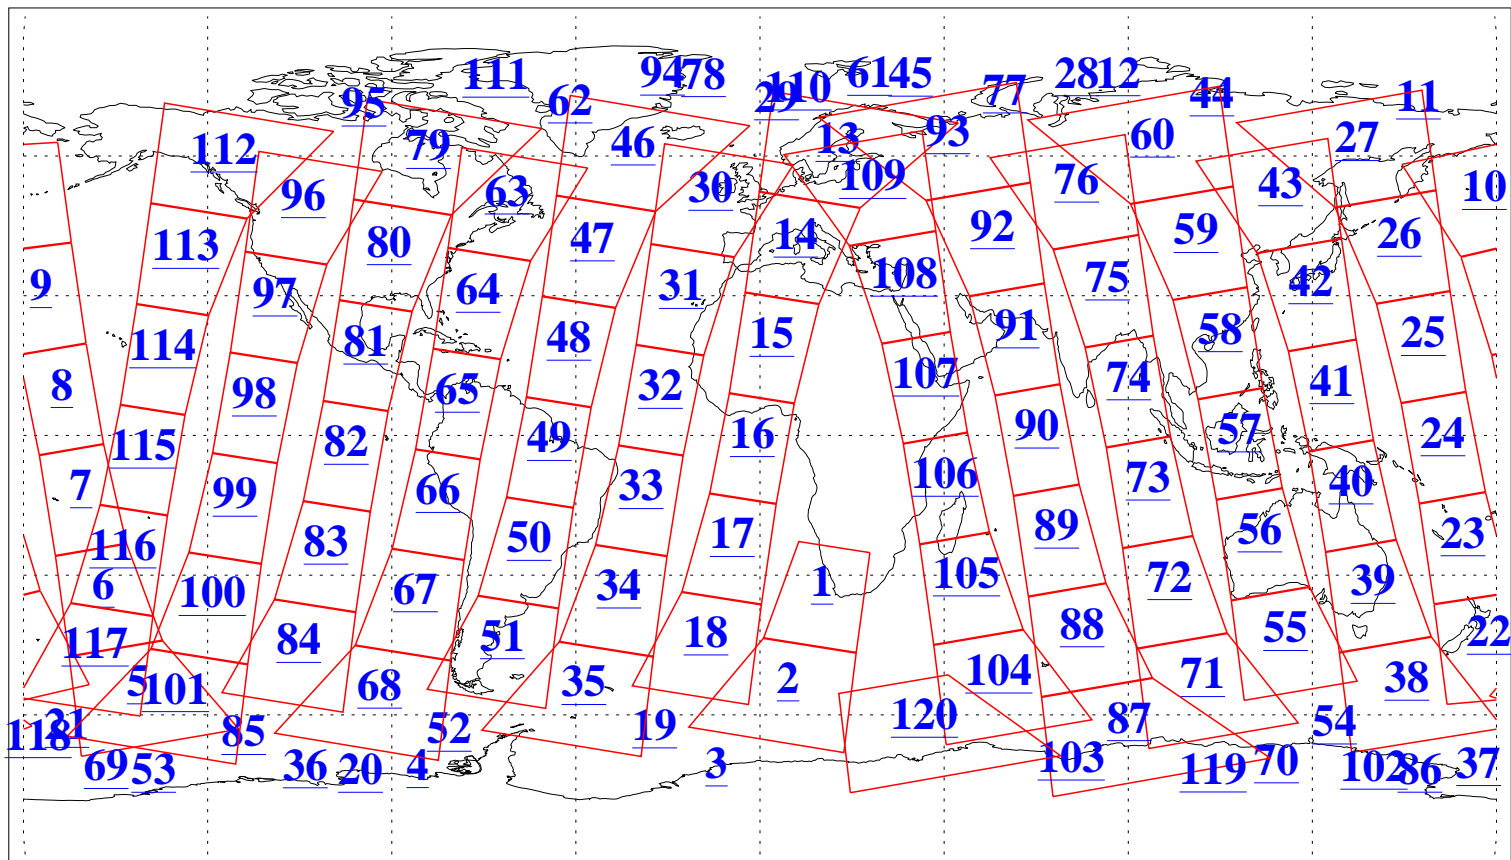

L1B Availability  
AMSU Granules: 240  
HSB Granules: 0  
AIRS Granules: 240

11 Mar 2006  
DoY 70  
Aqua Day 1407  
Granules: 1 to 120

Granules: 121 to 240

Legend: AMSU Available, HSB Available, AIRS Available

L1B Availability  
AMSU Granules: 240  
HSB Granules: 0  
AIRS Granules: 240

11 Mar 2006  
DoY 70  
Aqua Day 1407  
Ascending Granules

Descending Granules

Legend: AMSU Available, HSB Available, AIRS Available

L1B Availability  
 AMSU Granules: 240  
 HSB Granules: 0  
 AIRS Granules: 240

11 Mar 2006  
 DoY 70  
 Aqua Day 1407

Northern Hemisphere Granules

Southern Hemisphere Granules

Legend: AMSU Available, HSB Available, AIRS Available