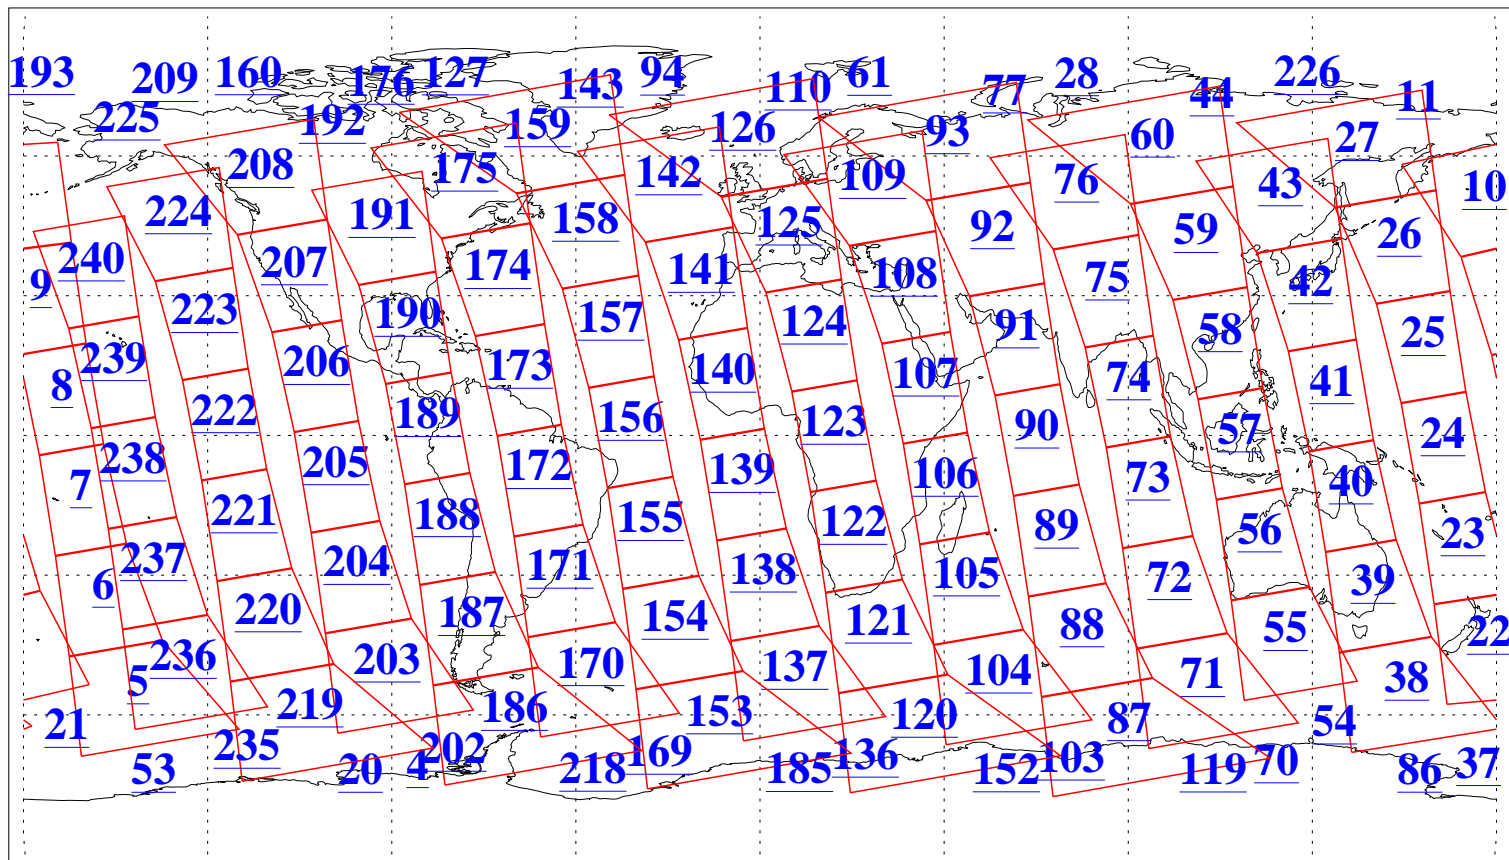

L1B Availability  
AMSU Granules: 240  
HSB Granules: 0  
AIRS Granules: 240

11 Mar 2006  
DoY 70  
Aqua Day 1407  
Granules: 1 to 120

Granules: 121 to 240

Legend: AMSU Available, HSB Available, AIRS Available

L1B Availability  
AMSU Granules: 240  
HSB Granules: 0  
AIRS Granules: 240

11 Mar 2006  
DoY 70  
Aqua Day 1407  
Ascending Granules

Descending Granules

Legend: AMSU Available, HSB Available, AIRS Available

L1B Availability  
 AMSU Granules: 240  
 HSB Granules: 0  
 AIRS Granules: 240

11 Mar 2006  
 DoY 70  
 Aqua Day 1407

Northern Hemisphere Granules

Southern Hemisphere Granules

Legend: AMSU Available, HSB Available, AIRS Available