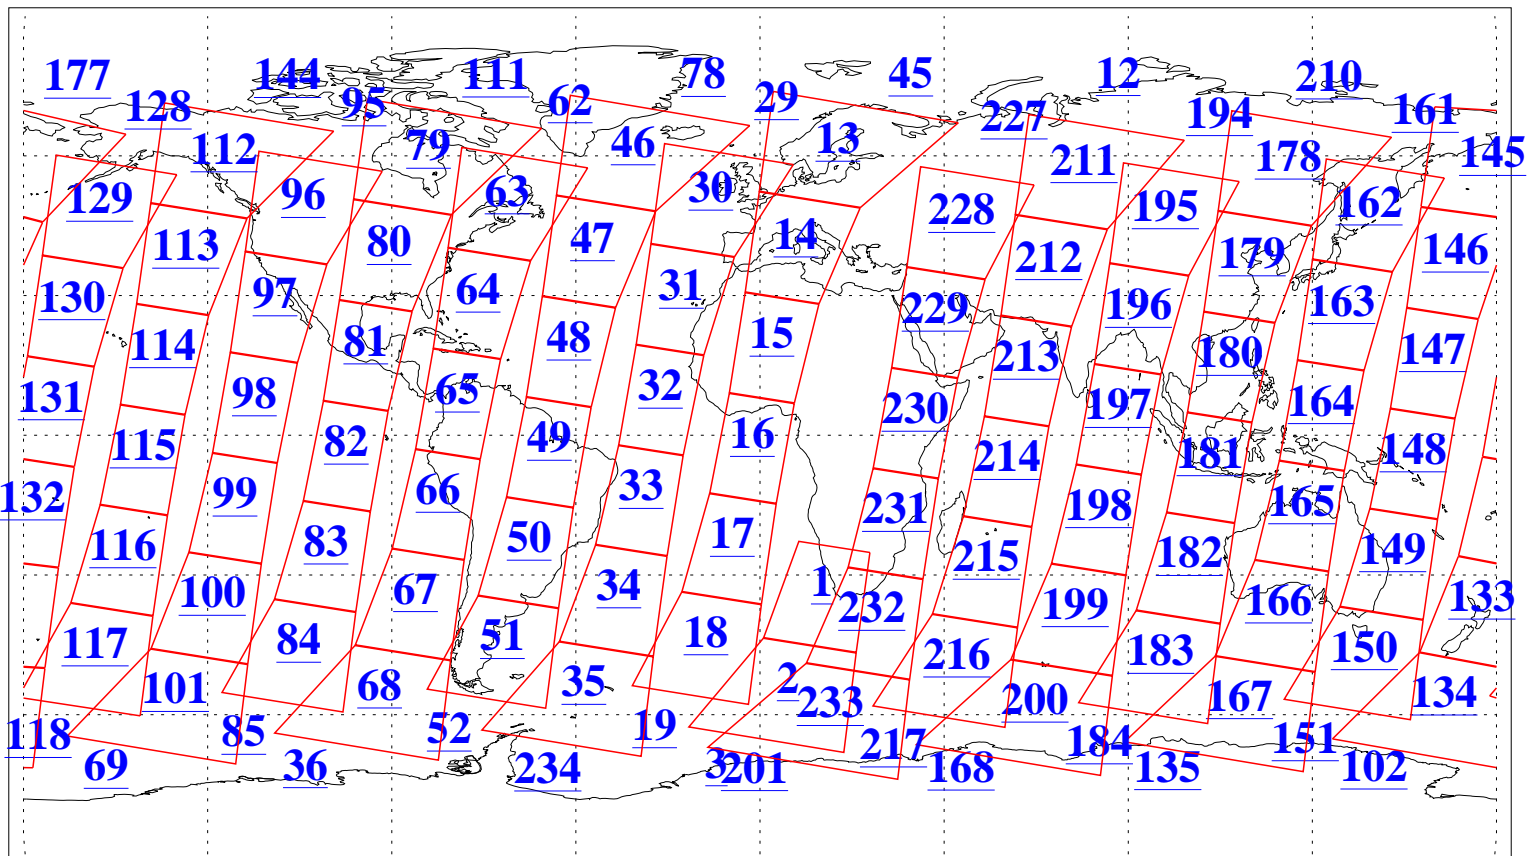

L1B Availability  
AMSU Granules: 240  
HSB Granules: 0  
AIRS Granules: 240

11 Mar 2006  
DoY 70  
Aqua Day 1407  
Granules: 1 to 120

Granules: 121 to 240

Legend: AMSU Available, HSB Available, AIRS Available

L1B Availability  
AMSU Granules: 240  
HSB Granules: 0  
AIRS Granules: 240

11 Mar 2006  
DoY 70  
Aqua Day 1407  
Ascending Granules

Descending Granules

Legend: AMSU Available, HSB Available, AIRS Available

L1B Availability  
 AMSU Granules: 240  
 HSB Granules: 0  
 AIRS Granules: 240

11 Mar 2006  
 DoY 70  
 Aqua Day 1407

Northern Hemisphere Granules

Southern Hemisphere Granules

Legend: AMSU Available, HSB Available, AIRS Available