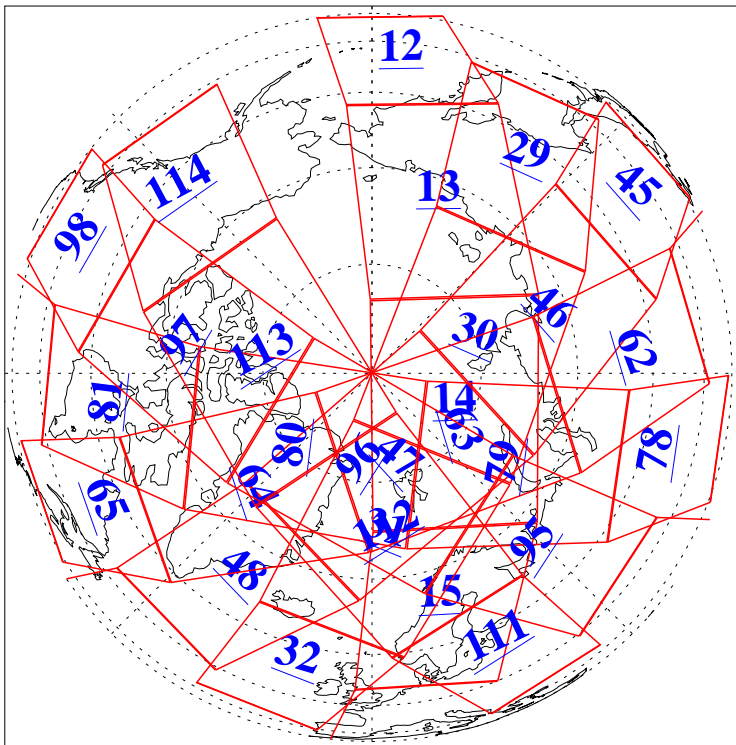

L1B Availability
AMSU Granules: 240
HSB Granules: 0
AIRS Granules: 236

9 Mar 2006
DoY 68
Aqua Day 1405
Granules: 1 to 120

Granules: 121 to 240

Legend: AMSU Available, HSB Available, AIRS Available

L1B Availability
AMSU Granules: 240
HSB Granules: 0
AIRS Granules: 236

9 Mar 2006
DoY 68
Aqua Day 1405

Ascending Granules

Descending Granules

Legend: AMSU Available, HSB Available, AIRS Available

L1B Availability
 AMSU Granules: 240
 HSB Granules: 0
 AIRS Granules: 236

9 Mar 2006
 DoY 68
 Aqua Day 1405

Northern Hemisphere Granules

Southern Hemisphere Granules

Legend: AMSU Available, HSB Available, AIRS Available