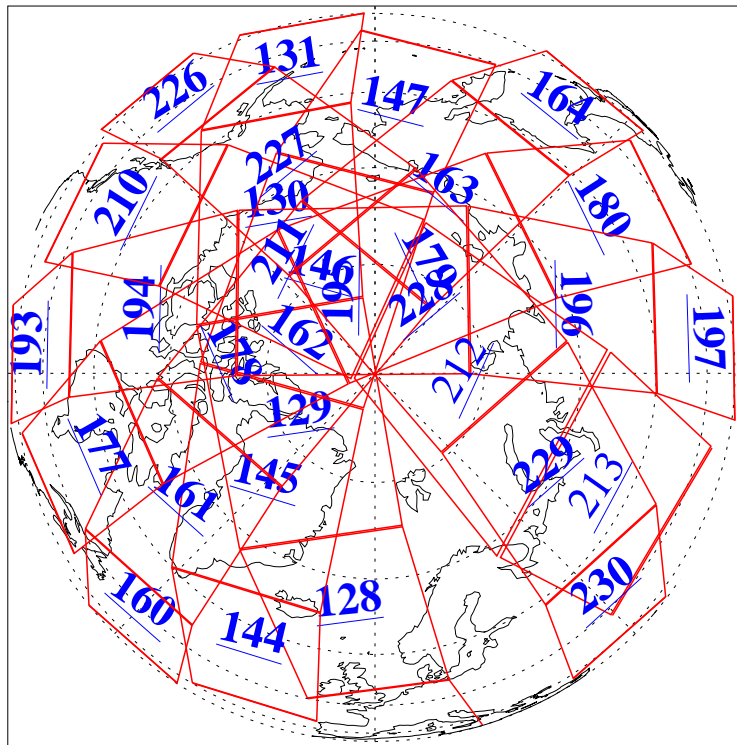

L1B Availability
AMSU Granules: 240
HSB Granules: 0
AIRS Granules: 236

9 Mar 2006
DoY 68
Aqua Day 1405
Granules: 1 to 120

Granules: 121 to 240

Legend: AMSU Available, HSB Available, AIRS Available

L1B Availability
AMSU Granules: 240
HSB Granules: 0
AIRS Granules: 236

9 Mar 2006
DoY 68
Aqua Day 1405

Ascending Granules

Descending Granules

Legend: AMSU Available, HSB Available, AIRS Available

L1B Availability
 AMSU Granules: 240
 HSB Granules: 0
 AIRS Granules: 236

9 Mar 2006
 DoY 68
 Aqua Day 1405

Northern Hemisphere Granules

Southern Hemisphere Granules

Legend: AMSU Available, HSB Available, AIRS Available