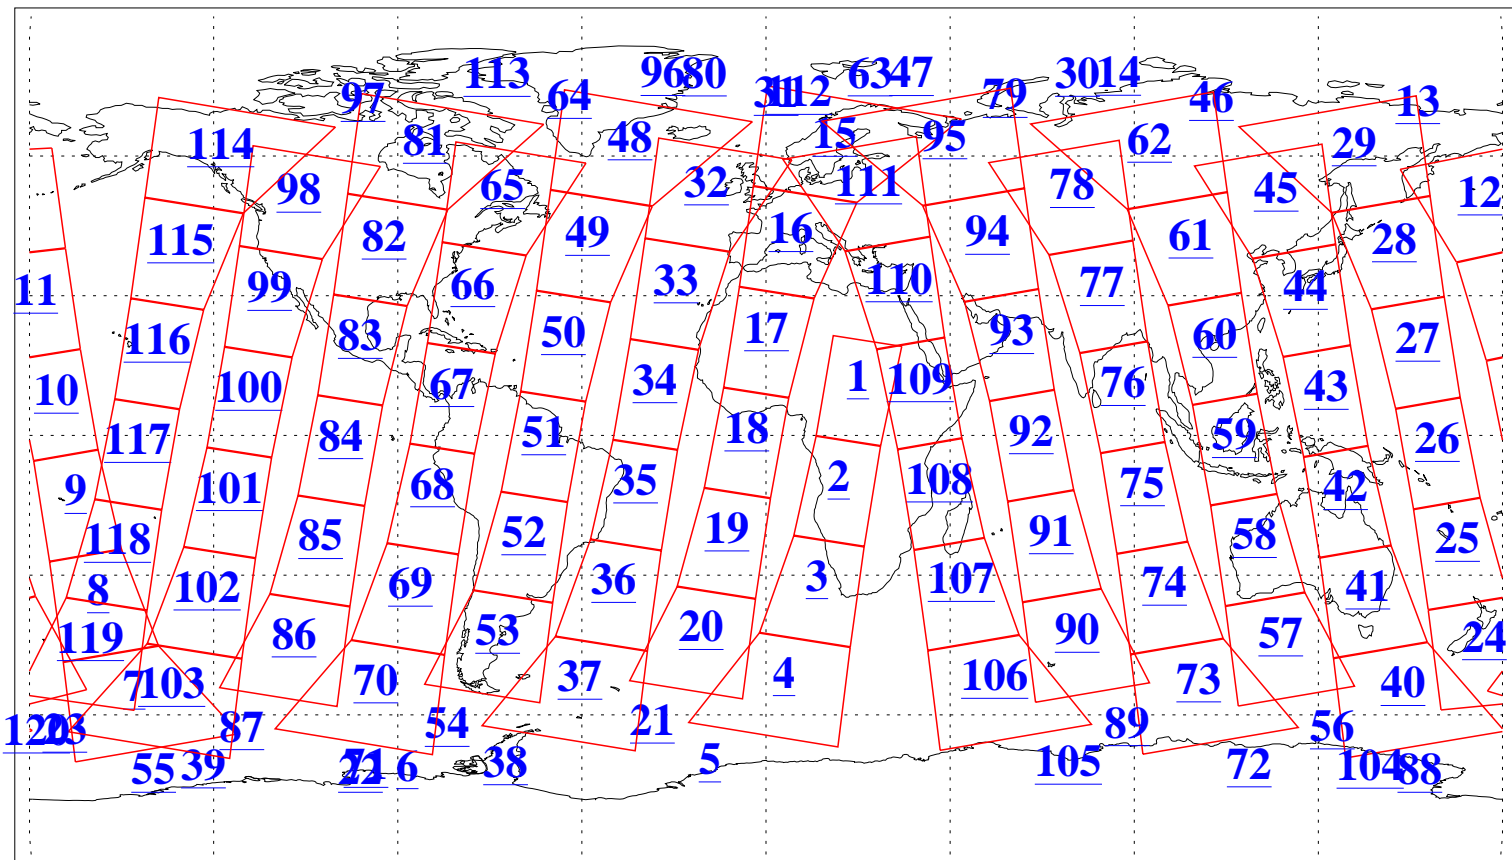

L1B Availability
AMSU Granules: 240
HSB Granules: 0
AIRS Granules: 236

9 Mar 2006
DoY 68
Aqua Day 1405
Granules: 1 to 120

Granules: 121 to 240

Legend: AMSU Available, HSB Available, AIRS Available

L1B Availability
AMSU Granules: 240
HSB Granules: 0
AIRS Granules: 236

9 Mar 2006
DoY 68
Aqua Day 1405

Ascending Granules

Descending Granules

Legend: AMSU Available, HSB Available, AIRS Available

L1B Availability
 AMSU Granules: 240
 HSB Granules: 0
 AIRS Granules: 236

9 Mar 2006
 DoY 68
 Aqua Day 1405

Northern Hemisphere Granules

Southern Hemisphere Granules

Legend: AMSU Available, HSB Available, AIRS Available