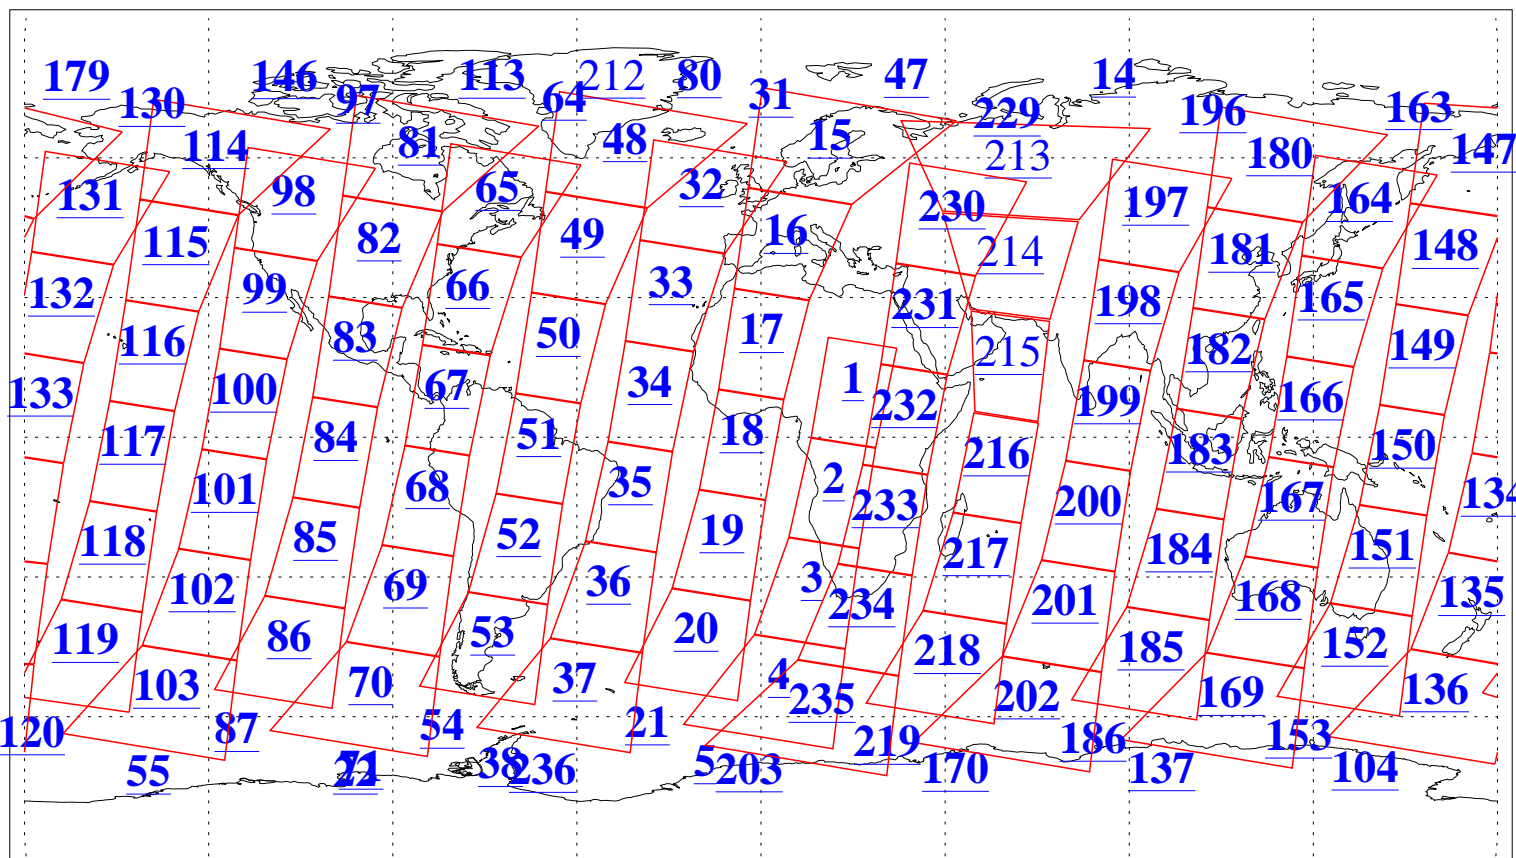

L1B Availability
AMSU Granules: 240
HSB Granules: 0
AIRS Granules: 236

9 Mar 2006
DoY 68
Aqua Day 1405
Granules: 1 to 120

Granules: 121 to 240

Legend: AMSU Available, HSB Available, AIRS Available

L1B Availability
AMSU Granules: 240
HSB Granules: 0
AIRS Granules: 236

9 Mar 2006
DoY 68
Aqua Day 1405

Ascending Granules

Descending Granules

Legend: AMSU Available, HSB Available, AIRS Available

L1B Availability
 AMSU Granules: 240
 HSB Granules: 0
 AIRS Granules: 236

9 Mar 2006
 DoY 68
 Aqua Day 1405

Northern Hemisphere Granules

Southern Hemisphere Granules

Legend: AMSU Available, HSB Available, AIRS Available