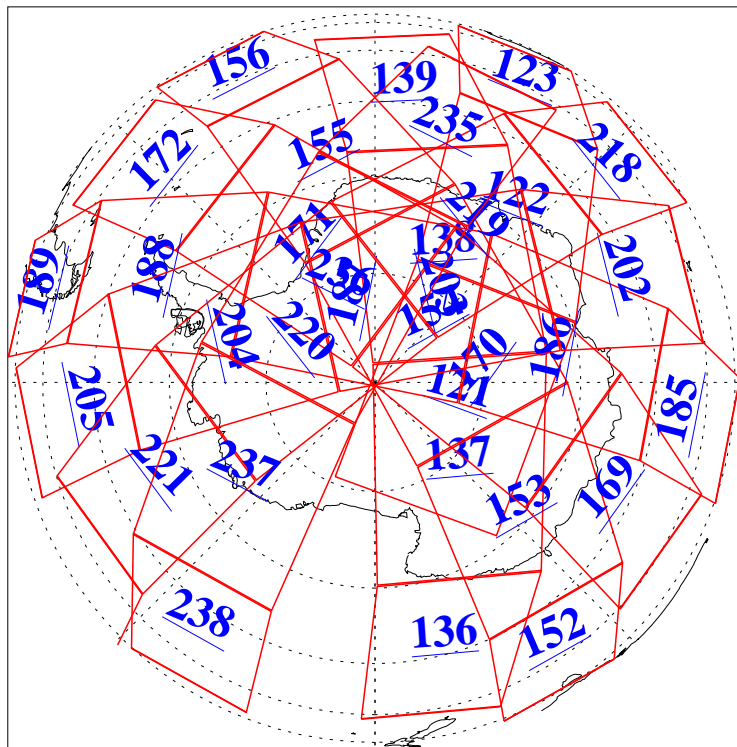

L1B Availability
AMSU Granules: 240
HSB Granules: 0
AIRS Granules: 236

9 Mar 2006
DoY 68
Aqua Day 1405
Granules: 1 to 120

Granules: 121 to 240

Legend: AMSU Available, HSB Available, AIRS Available

L1B Availability
AMSU Granules: 240
HSB Granules: 0
AIRS Granules: 236

9 Mar 2006
DoY 68
Aqua Day 1405

Ascending Granules

Descending Granules

Legend: AMSU Available, HSB Available, AIRS Available

L1B Availability
 AMSU Granules: 240
 HSB Granules: 0
 AIRS Granules: 236

9 Mar 2006
 DoY 68
 Aqua Day 1405

Northern Hemisphere Granules

Southern Hemisphere Granules

Legend: AMSU Available, HSB Available, AIRS Available