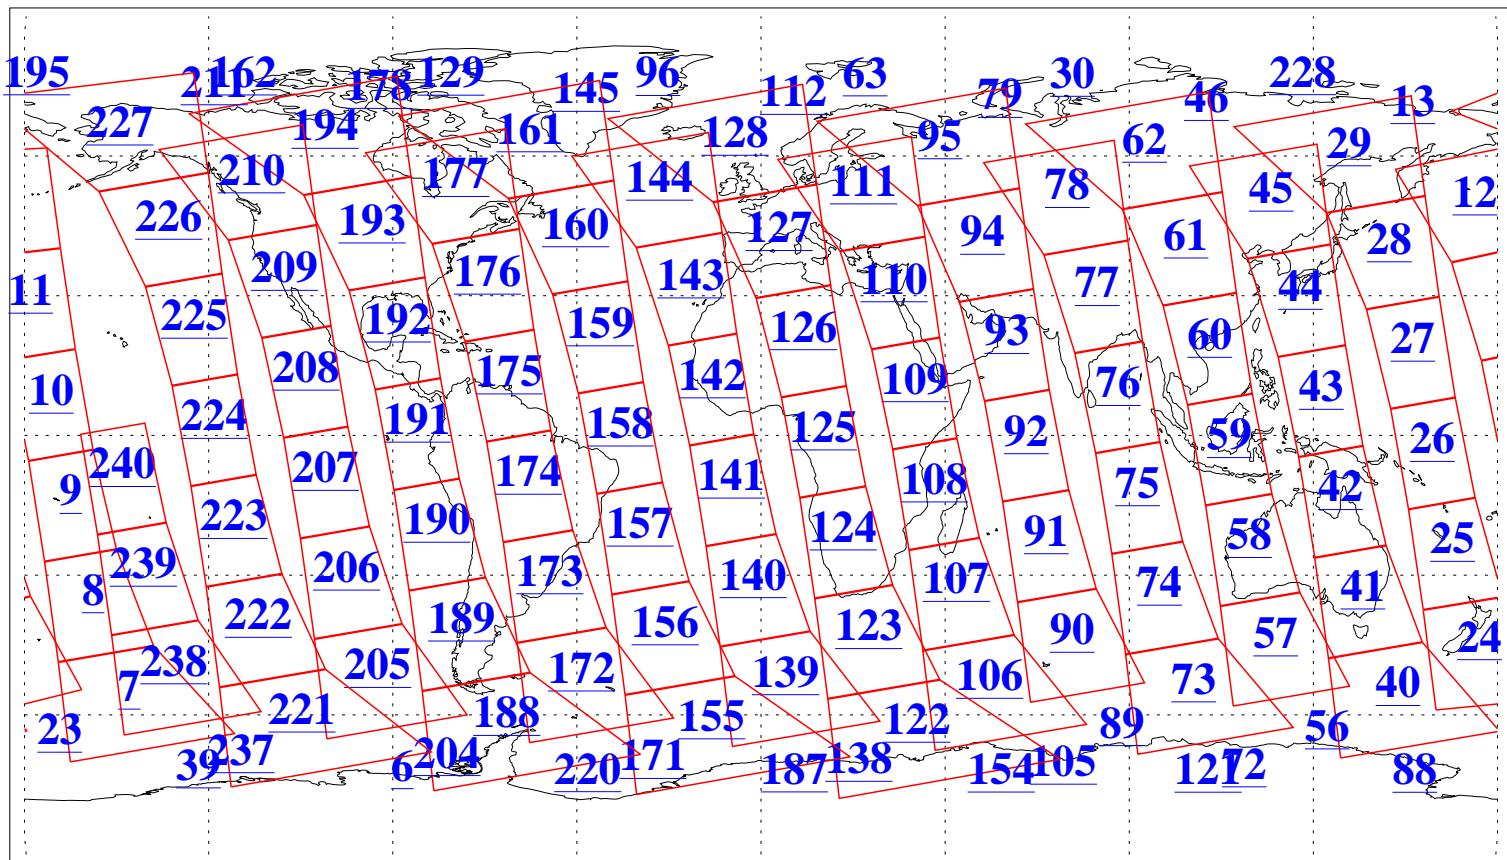

L1B Availability
AMSU Granules: 240
HSB Granules: 0
AIRS Granules: 236

9 Mar 2006
DoY 68
Aqua Day 1405
Granules: 1 to 120

Granules: 121 to 240

Legend: AMSU Available, HSB Available, AIRS Available

L1B Availability
AMSU Granules: 240
HSB Granules: 0
AIRS Granules: 236

9 Mar 2006
DoY 68
Aqua Day 1405

Ascending Granules

Descending Granules

Legend: AMSU Available, HSB Available, AIRS Available

L1B Availability
 AMSU Granules: 240
 HSB Granules: 0
 AIRS Granules: 236

9 Mar 2006
 DoY 68
 Aqua Day 1405

Northern Hemisphere Granules

Southern Hemisphere Granules

Legend: AMSU Available, HSB Available, AIRS Available