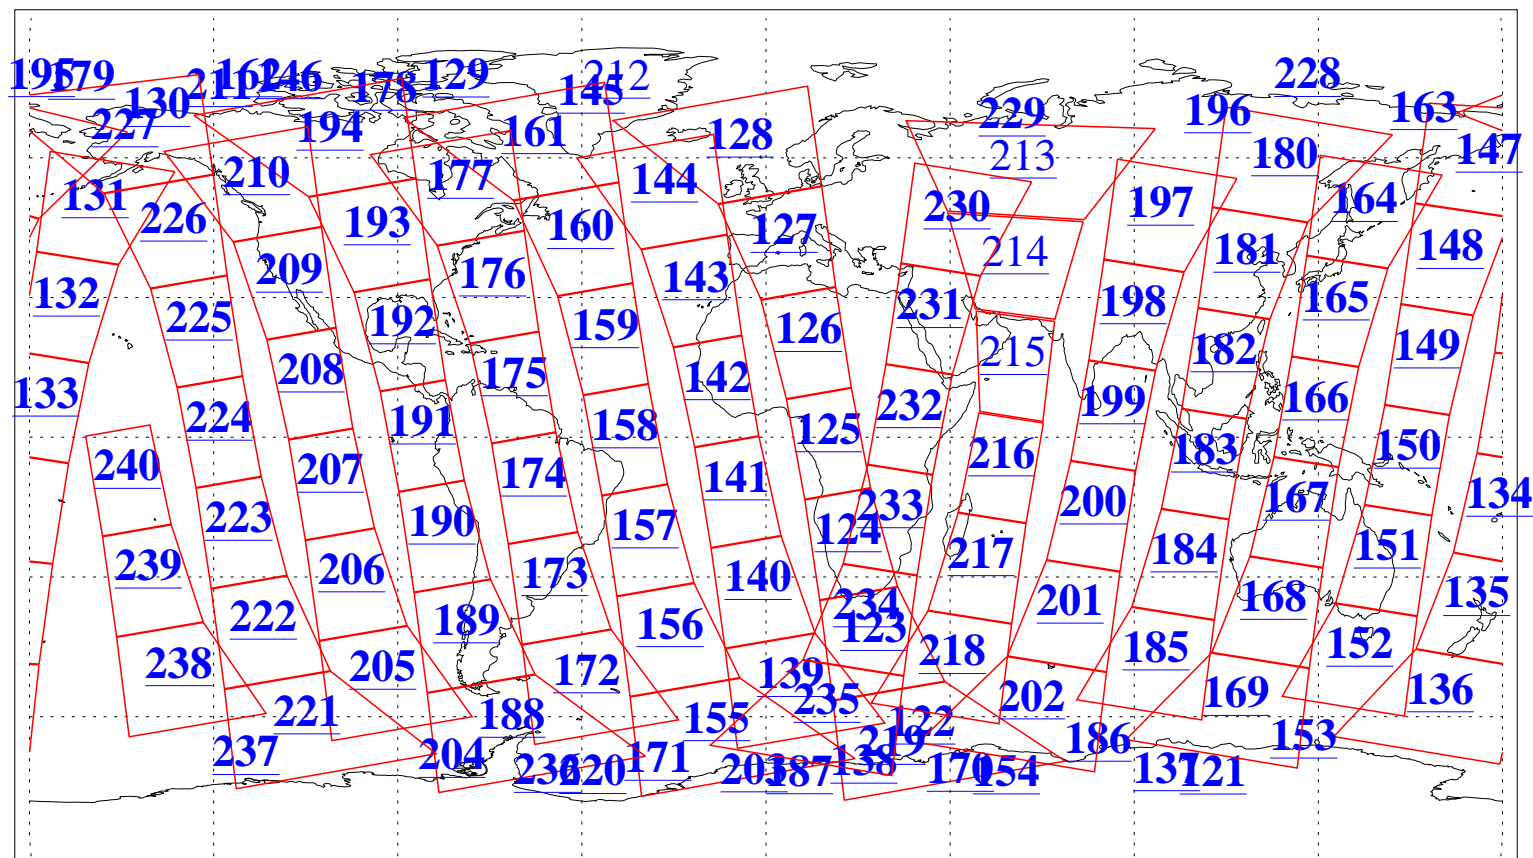

L1B Availability
AMSU Granules: 240
HSB Granules: 0
AIRS Granules: 236

9 Mar 2006
DoY 68
Aqua Day 1405
Granules: 1 to 120

Granules: 121 to 240

Legend: AMSU Available, HSB Available, AIRS Available

L1B Availability
AMSU Granules: 240
HSB Granules: 0
AIRS Granules: 236

9 Mar 2006
DoY 68
Aqua Day 1405

Ascending Granules

Descending Granules

Legend: AMSU Available, HSB Available, AIRS Available

L1B Availability
 AMSU Granules: 240
 HSB Granules: 0
 AIRS Granules: 236

9 Mar 2006
 DoY 68
 Aqua Day 1405

Northern Hemisphere Granules

Southern Hemisphere Granules

Legend: AMSU Available, HSB Available, AIRS Available