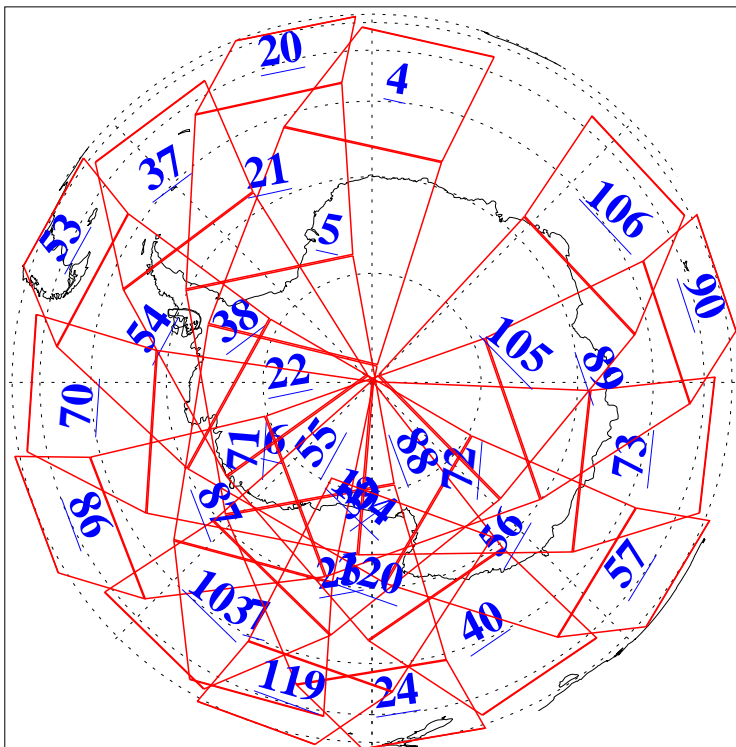

L1B Availability
AMSU Granules: 240
HSB Granules: 0
AIRS Granules: 236

9 Mar 2006
DoY 68
Aqua Day 1405
Granules: 1 to 120

Granules: 121 to 240

Legend: AMSU Available, HSB Available, AIRS Available

L1B Availability
AMSU Granules: 240
HSB Granules: 0
AIRS Granules: 236

9 Mar 2006
DoY 68
Aqua Day 1405

Ascending Granules

Descending Granules

Legend: AMSU Available, HSB Available, AIRS Available

L1B Availability
 AMSU Granules: 240
 HSB Granules: 0
 AIRS Granules: 236

9 Mar 2006
 DoY 68
 Aqua Day 1405

Northern Hemisphere Granules

Southern Hemisphere Granules

Legend: AMSU Available, HSB Available, AIRS Available