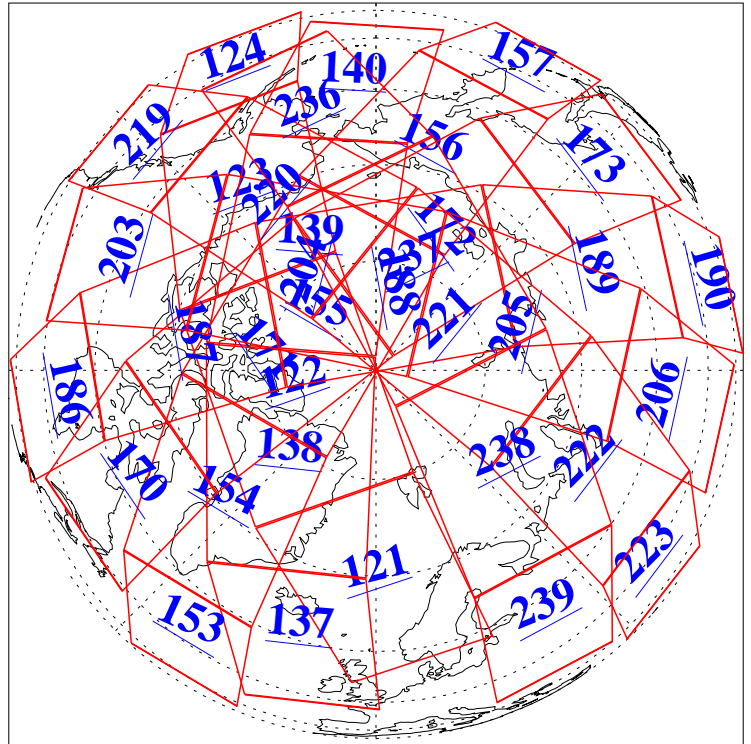

L1B Availability
AMSU Granules: 240
HSB Granules: 0
AIRS Granules: 240

8 Mar 2006
DoY 67
Aqua Day 1404
Granules: 1 to 120

Granules: 121 to 240

Legend: AMSU Available, HSB Available, AIRS Available

L1B Availability
AMSU Granules: 240
HSB Granules: 0
AIRS Granules: 240

8 Mar 2006
DoY 67
Aqua Day 1404
Ascending Granules

Descending Granules

Legend: AMSU Available, HSB Available, AIRS Available

L1B Availability
 AMSU Granules: 240
 HSB Granules: 0
 AIRS Granules: 240

8 Mar 2006
 DoY 67
 Aqua Day 1404

Northern Hemisphere Granules

Southern Hemisphere Granules

Legend: AMSU Available, HSB Available, AIRS Available