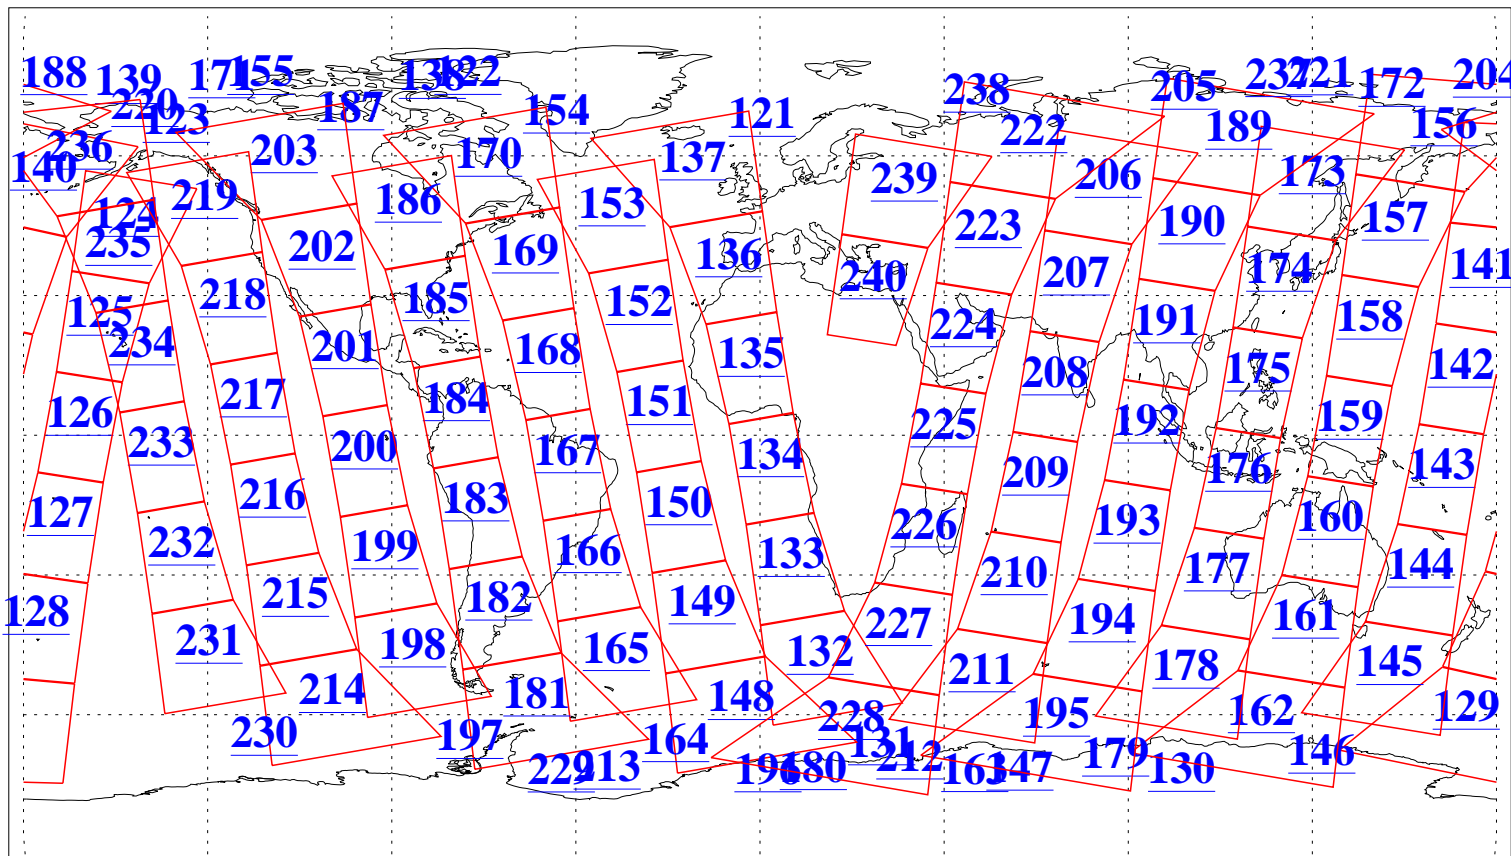

L1B Availability
AMSU Granules: 240
HSB Granules: 0
AIRS Granules: 240

8 Mar 2006
DoY 67
Aqua Day 1404
Granules: 1 to 120

Granules: 121 to 240

Legend: AMSU Available, HSB Available, AIRS Available

L1B Availability
AMSU Granules: 240
HSB Granules: 0
AIRS Granules: 240

8 Mar 2006
DoY 67
Aqua Day 1404
Ascending Granules

Descending Granules

Legend: AMSU Available, HSB Available, AIRS Available

L1B Availability
 AMSU Granules: 240
 HSB Granules: 0
 AIRS Granules: 240

8 Mar 2006
 DoY 67
 Aqua Day 1404

Northern Hemisphere Granules

Southern Hemisphere Granules

Legend: AMSU Available, HSB Available, AIRS Available