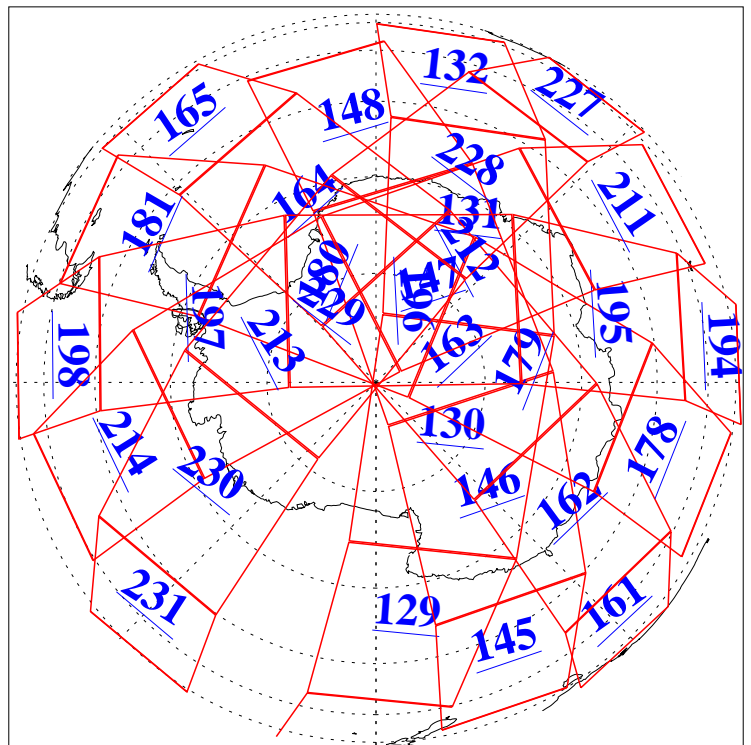

L1B Availability
AMSU Granules: 240
HSB Granules: 0
AIRS Granules: 240

8 Mar 2006
DoY 67
Aqua Day 1404
Granules: 1 to 120

Granules: 121 to 240

Legend: AMSU Available, HSB Available, AIRS Available

L1B Availability
AMSU Granules: 240
HSB Granules: 0
AIRS Granules: 240

8 Mar 2006
DoY 67
Aqua Day 1404
Ascending Granules

Descending Granules

Legend: AMSU Available, HSB Available, AIRS Available

L1B Availability
 AMSU Granules: 240
 HSB Granules: 0
 AIRS Granules: 240

8 Mar 2006
 DoY 67
 Aqua Day 1404

Northern Hemisphere Granules

Southern Hemisphere Granules

Legend: AMSU Available, HSB Available, AIRS Available