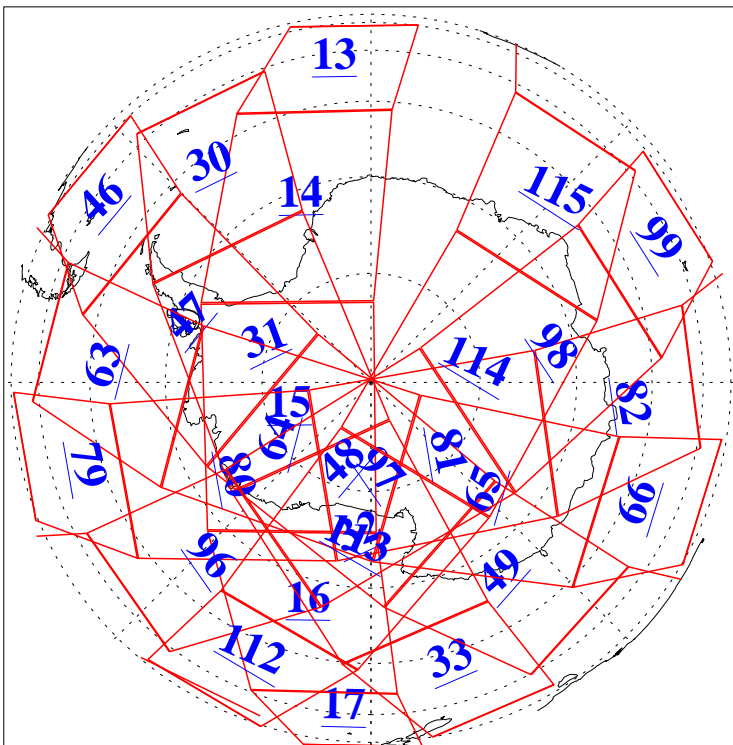

L1B Availability
AMSU Granules: 240
HSB Granules: 0
AIRS Granules: 240

8 Mar 2006
DoY 67
Aqua Day 1404
Granules: 1 to 120

Granules: 121 to 240

Legend: AMSU Available, HSB Available, AIRS Available

L1B Availability
AMSU Granules: 240
HSB Granules: 0
AIRS Granules: 240

8 Mar 2006
DoY 67
Aqua Day 1404
Ascending Granules

Descending Granules

Legend: AMSU Available, HSB Available, AIRS Available

L1B Availability
 AMSU Granules: 240
 HSB Granules: 0
 AIRS Granules: 240

8 Mar 2006
 DoY 67
 Aqua Day 1404

Northern Hemisphere Granules

Southern Hemisphere Granules

Legend: AMSU Available, HSB Available, AIRS Available