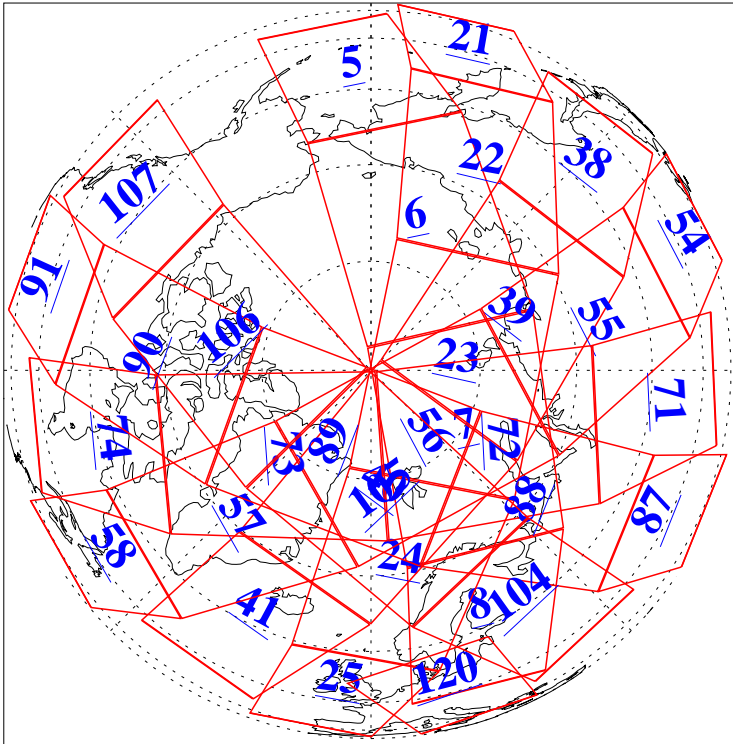

L1B Availability
AMSU Granules: 240
HSB Granules: 0
AIRS Granules: 240

8 Mar 2006
DoY 67
Aqua Day 1404
Granules: 1 to 120

Granules: 121 to 240

Legend: AMSU Available, HSB Available, AIRS Available

L1B Availability
AMSU Granules: 240
HSB Granules: 0
AIRS Granules: 240

8 Mar 2006
DoY 67
Aqua Day 1404
Ascending Granules

Descending Granules

Legend: AMSU Available, HSB Available, AIRS Available

L1B Availability
 AMSU Granules: 240
 HSB Granules: 0
 AIRS Granules: 240

8 Mar 2006
 DoY 67
 Aqua Day 1404

Northern Hemisphere Granules

Southern Hemisphere Granules

Legend: AMSU Available, HSB Available, AIRS Available