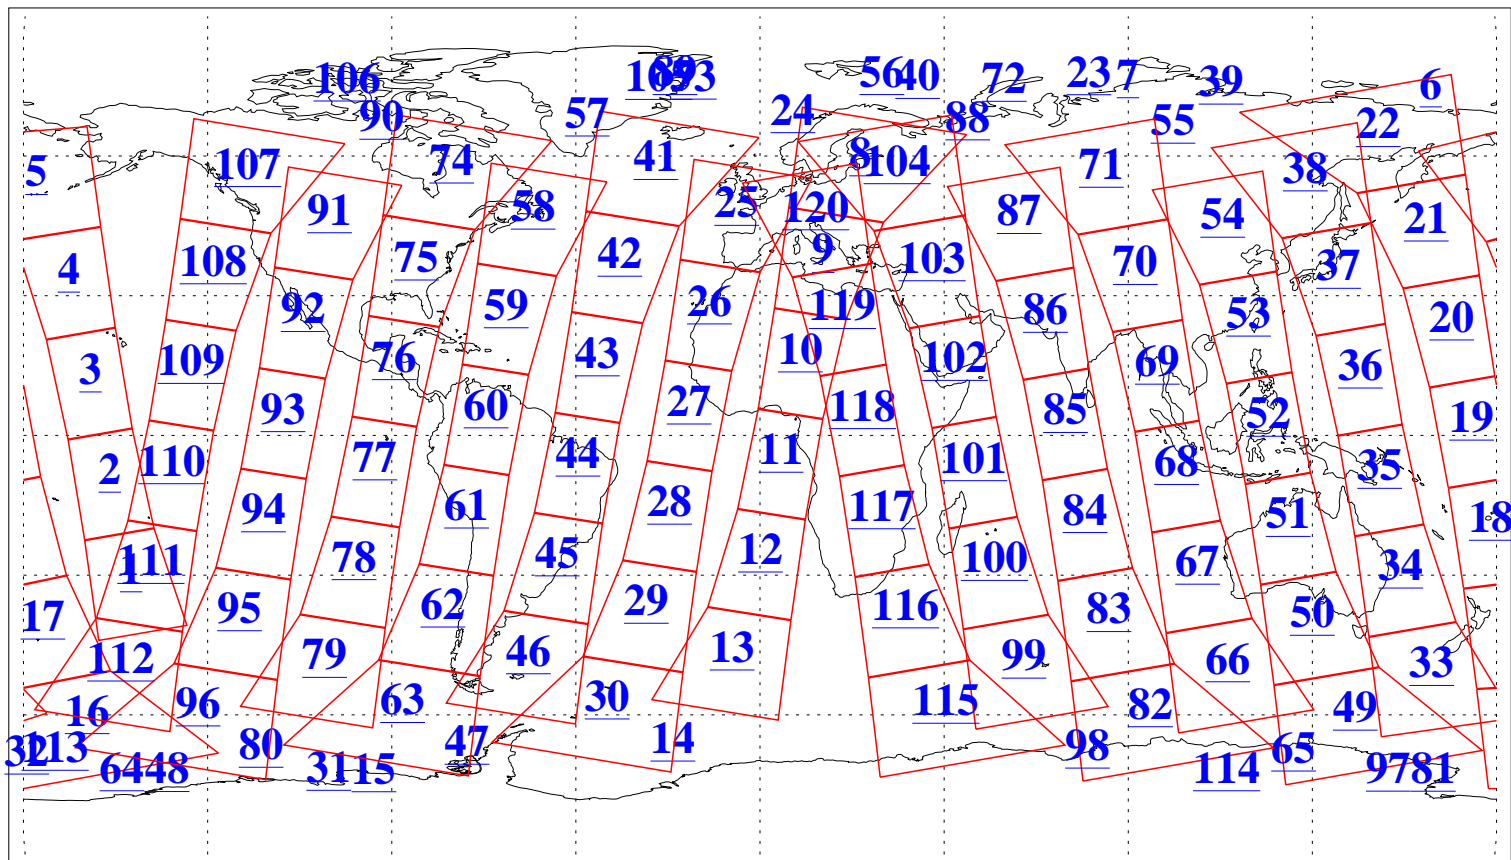

L1B Availability
AMSU Granules: 240
HSB Granules: 0
AIRS Granules: 240

8 Mar 2006
DoY 67
Aqua Day 1404
Granules: 1 to 120

Granules: 121 to 240

Legend: AMSU Available, HSB Available, AIRS Available

L1B Availability
AMSU Granules: 240
HSB Granules: 0
AIRS Granules: 240

8 Mar 2006
DoY 67
Aqua Day 1404
Ascending Granules

Descending Granules

Legend: AMSU Available, HSB Available, AIRS Available

L1B Availability
 AMSU Granules: 240
 HSB Granules: 0
 AIRS Granules: 240

8 Mar 2006
 DoY 67
 Aqua Day 1404

Northern Hemisphere Granules

Southern Hemisphere Granules

Legend: AMSU Available, HSB Available, AIRS Available