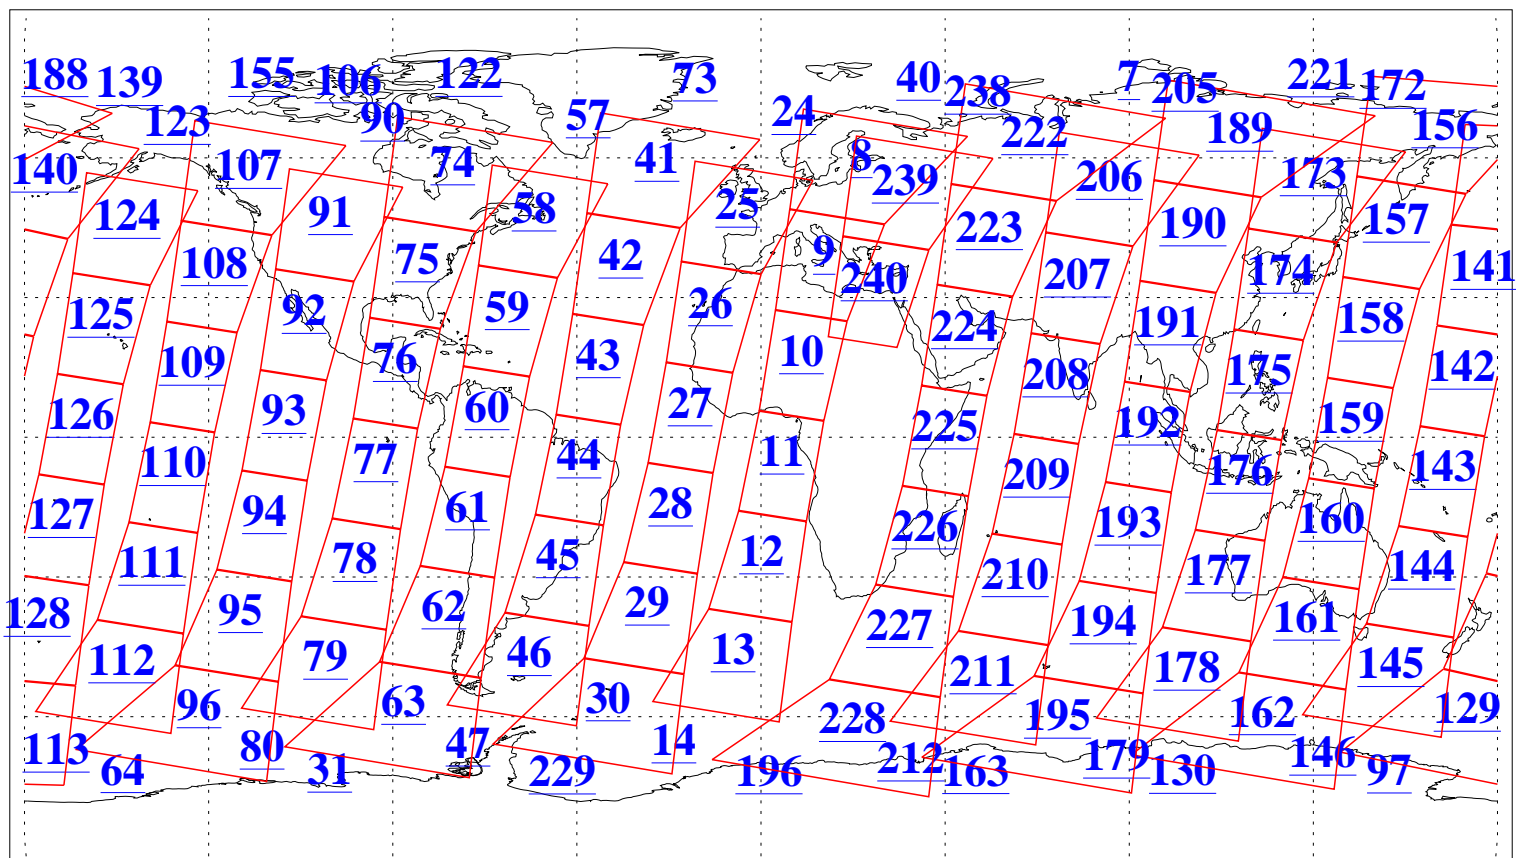

L1B Availability
AMSU Granules: 240
HSB Granules: 0
AIRS Granules: 240

8 Mar 2006
DoY 67
Aqua Day 1404
Granules: 1 to 120

Granules: 121 to 240

Legend: AMSU Available, HSB Available, AIRS Available

L1B Availability
AMSU Granules: 240
HSB Granules: 0
AIRS Granules: 240

8 Mar 2006
DoY 67
Aqua Day 1404
Ascending Granules

Descending Granules

Legend: AMSU Available, HSB Available, AIRS Available

L1B Availability
 AMSU Granules: 240
 HSB Granules: 0
 AIRS Granules: 240

8 Mar 2006
 DoY 67
 Aqua Day 1404

Northern Hemisphere Granules

Southern Hemisphere Granules

Legend: AMSU Available, HSB Available, AIRS Available