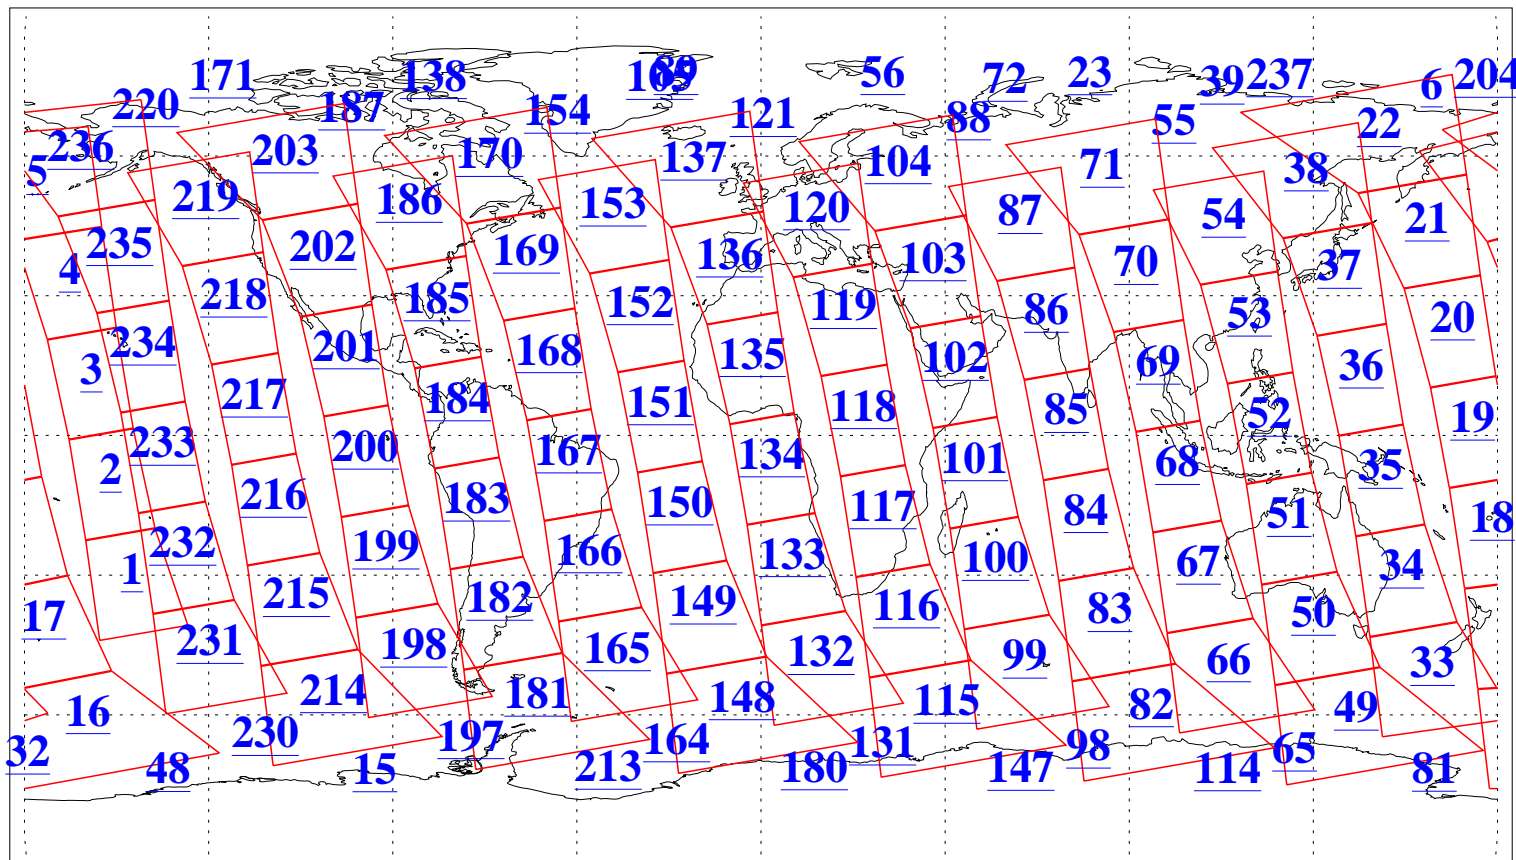

L1B Availability
AMSU Granules: 240
HSB Granules: 0
AIRS Granules: 240

8 Mar 2006
DoY 67
Aqua Day 1404
Granules: 1 to 120

Granules: 121 to 240

Legend: AMSU Available, HSB Available, AIRS Available

L1B Availability
AMSU Granules: 240
HSB Granules: 0
AIRS Granules: 240

8 Mar 2006
DoY 67
Aqua Day 1404
Ascending Granules

Descending Granules

Legend: AMSU Available, HSB Available, AIRS Available

L1B Availability
 AMSU Granules: 240
 HSB Granules: 0
 AIRS Granules: 240

8 Mar 2006
 DoY 67
 Aqua Day 1404

Northern Hemisphere Granules

Southern Hemisphere Granules

Legend: AMSU Available, HSB Available, AIRS Available