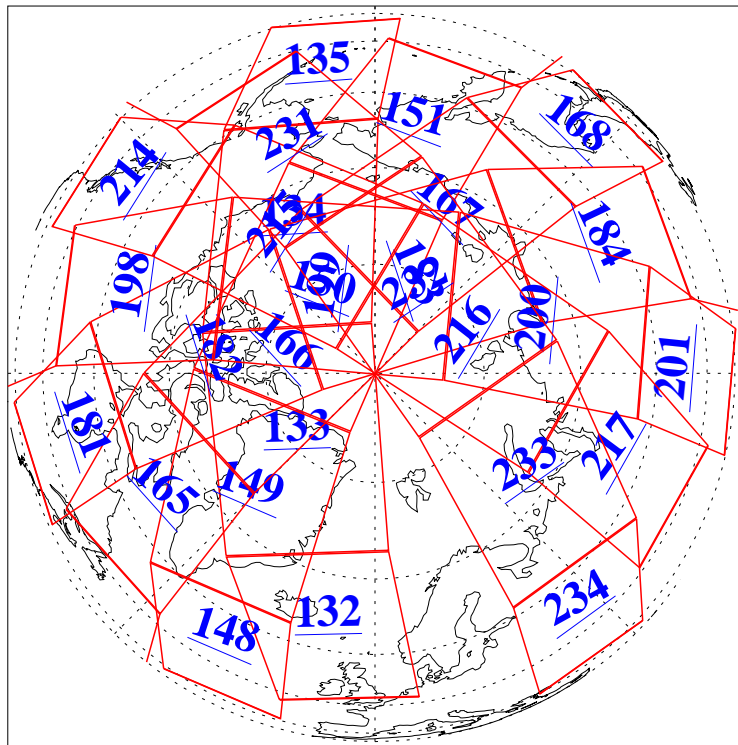

L1B Availability  
AMSU Granules: 240  
HSB Granules: 0  
AIRS Granules: 240

5 Mar 2006  
DoY 64  
Aqua Day 1401  
Granules: 1 to 120

Granules: 121 to 240

Legend: AMSU Available, HSB Available, AIRS Available

L1B Availability  
AMSU Granules: 240  
HSB Granules: 0  
AIRS Granules: 240

5 Mar 2006  
DoY 64  
Aqua Day 1401  
Ascending Granules

Descending Granules

Legend: AMSU Available, HSB Available, AIRS Available

L1B Availability  
 AMSU Granules: 240  
 HSB Granules: 0  
 AIRS Granules: 240

5 Mar 2006  
 DoY 64  
 Aqua Day 1401

Northern Hemisphere Granules

Southern Hemisphere Granules

Legend: AMSU Available, HSB Available, AIRS Available