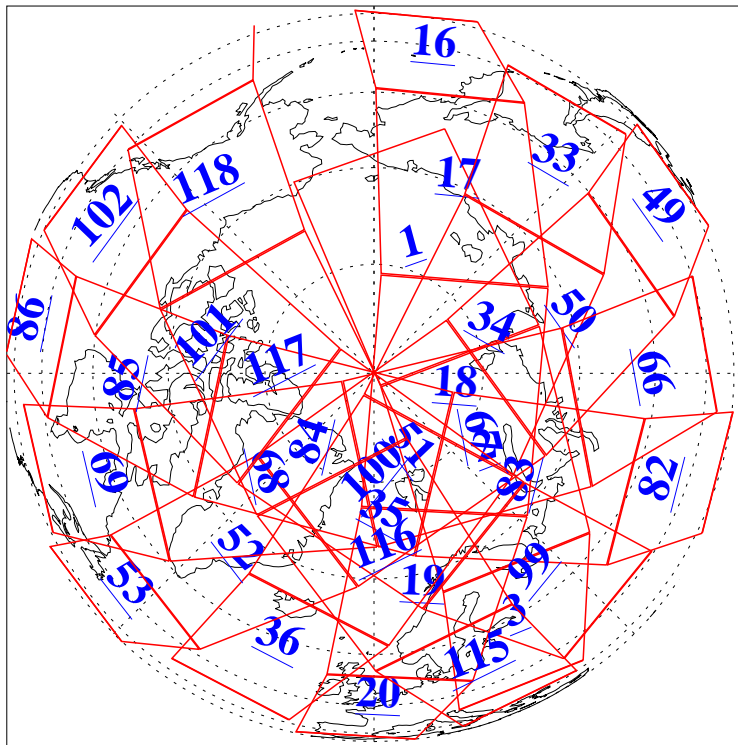

L1B Availability  
AMSU Granules: 240  
HSB Granules: 0  
AIRS Granules: 240

5 Mar 2006  
DoY 64  
Aqua Day 1401  
Granules: 1 to 120

Granules: 121 to 240

Legend: AMSU Available, HSB Available, AIRS Available

L1B Availability  
AMSU Granules: 240  
HSB Granules: 0  
AIRS Granules: 240

5 Mar 2006  
DoY 64  
Aqua Day 1401  
Ascending Granules

Descending Granules

Legend: AMSU Available, HSB Available, AIRS Available

L1B Availability  
 AMSU Granules: 240  
 HSB Granules: 0  
 AIRS Granules: 240

5 Mar 2006  
 DoY 64  
 Aqua Day 1401

Northern Hemisphere Granules

Southern Hemisphere Granules

Legend: AMSU Available, HSB Available, AIRS Available