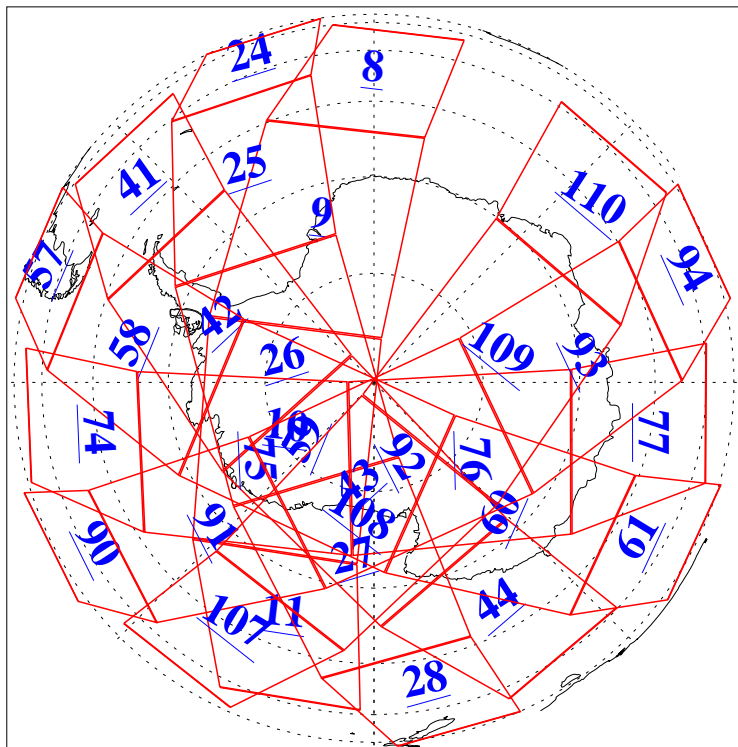

L1B Availability  
AMSU Granules: 240  
HSB Granules: 0  
AIRS Granules: 240

5 Mar 2006  
DoY 64  
Aqua Day 1401  
Granules: 1 to 120

Granules: 121 to 240

Legend: AMSU Available, HSB Available, AIRS Available

L1B Availability  
AMSU Granules: 240  
HSB Granules: 0  
AIRS Granules: 240

5 Mar 2006  
DoY 64  
Aqua Day 1401  
Ascending Granules

Descending Granules

Legend: AMSU Available, HSB Available, AIRS Available

L1B Availability  
 AMSU Granules: 240  
 HSB Granules: 0  
 AIRS Granules: 240

5 Mar 2006  
 DoY 64  
 Aqua Day 1401

Northern Hemisphere Granules

Southern Hemisphere Granules

Legend: AMSU Available, HSB Available, AIRS Available