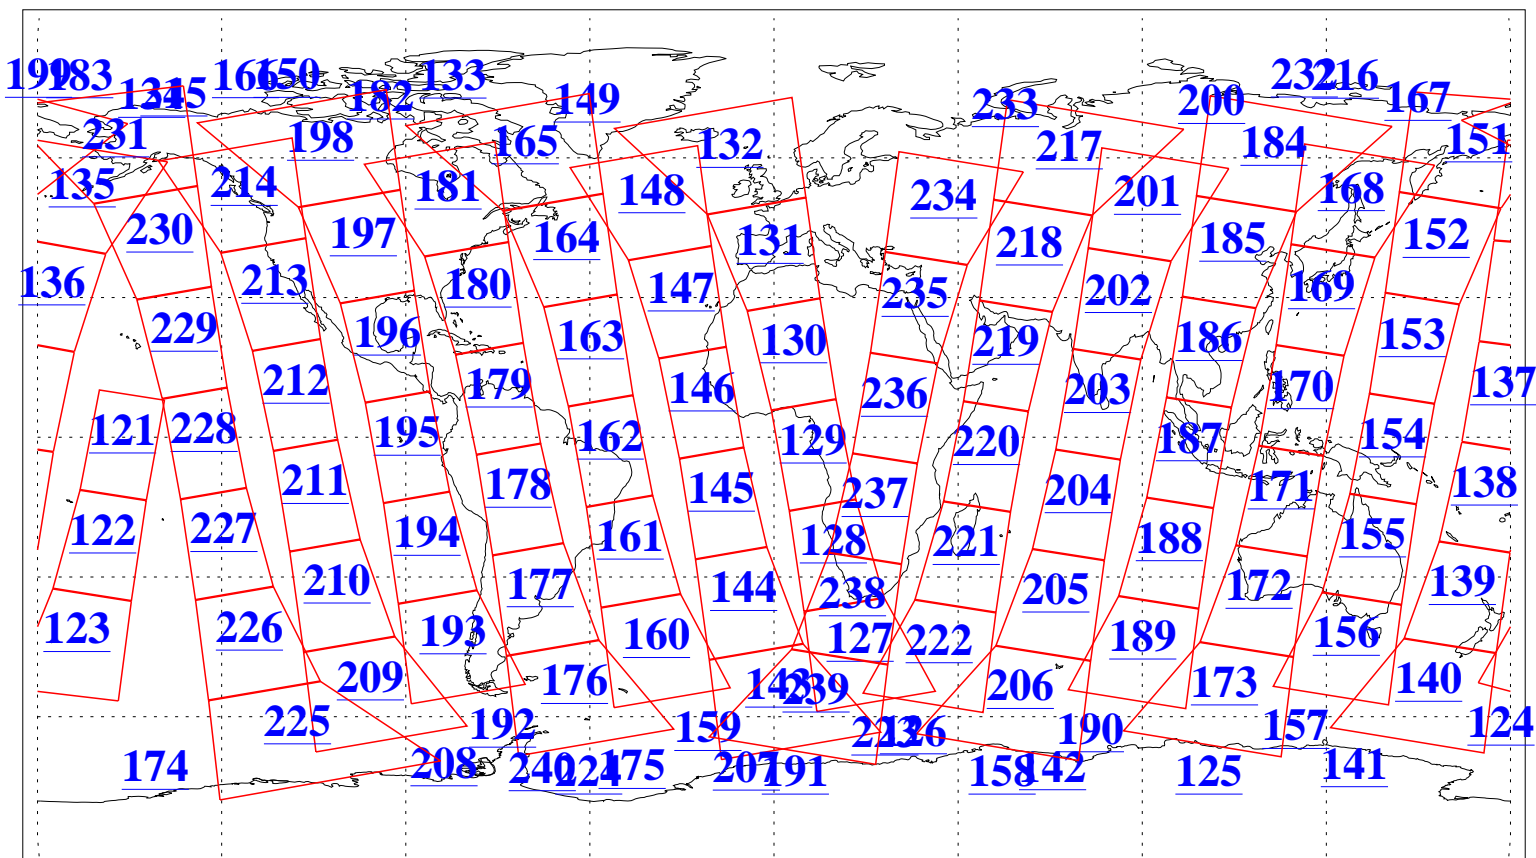

L1B Availability  
AMSU Granules: 240  
HSB Granules: 0  
AIRS Granules: 240

5 Mar 2006  
DoY 64  
Aqua Day 1401  
Granules: 1 to 120

Granules: 121 to 240

Legend: AMSU Available, HSB Available, AIRS Available

L1B Availability  
AMSU Granules: 240  
HSB Granules: 0  
AIRS Granules: 240

5 Mar 2006  
DoY 64  
Aqua Day 1401  
Ascending Granules

Descending Granules

Legend: AMSU Available, HSB Available, AIRS Available

L1B Availability  
 AMSU Granules: 240  
 HSB Granules: 0  
 AIRS Granules: 240

5 Mar 2006  
 DoY 64  
 Aqua Day 1401

Northern Hemisphere Granules

Southern Hemisphere Granules

Legend: AMSU Available, HSB Available, AIRS Available