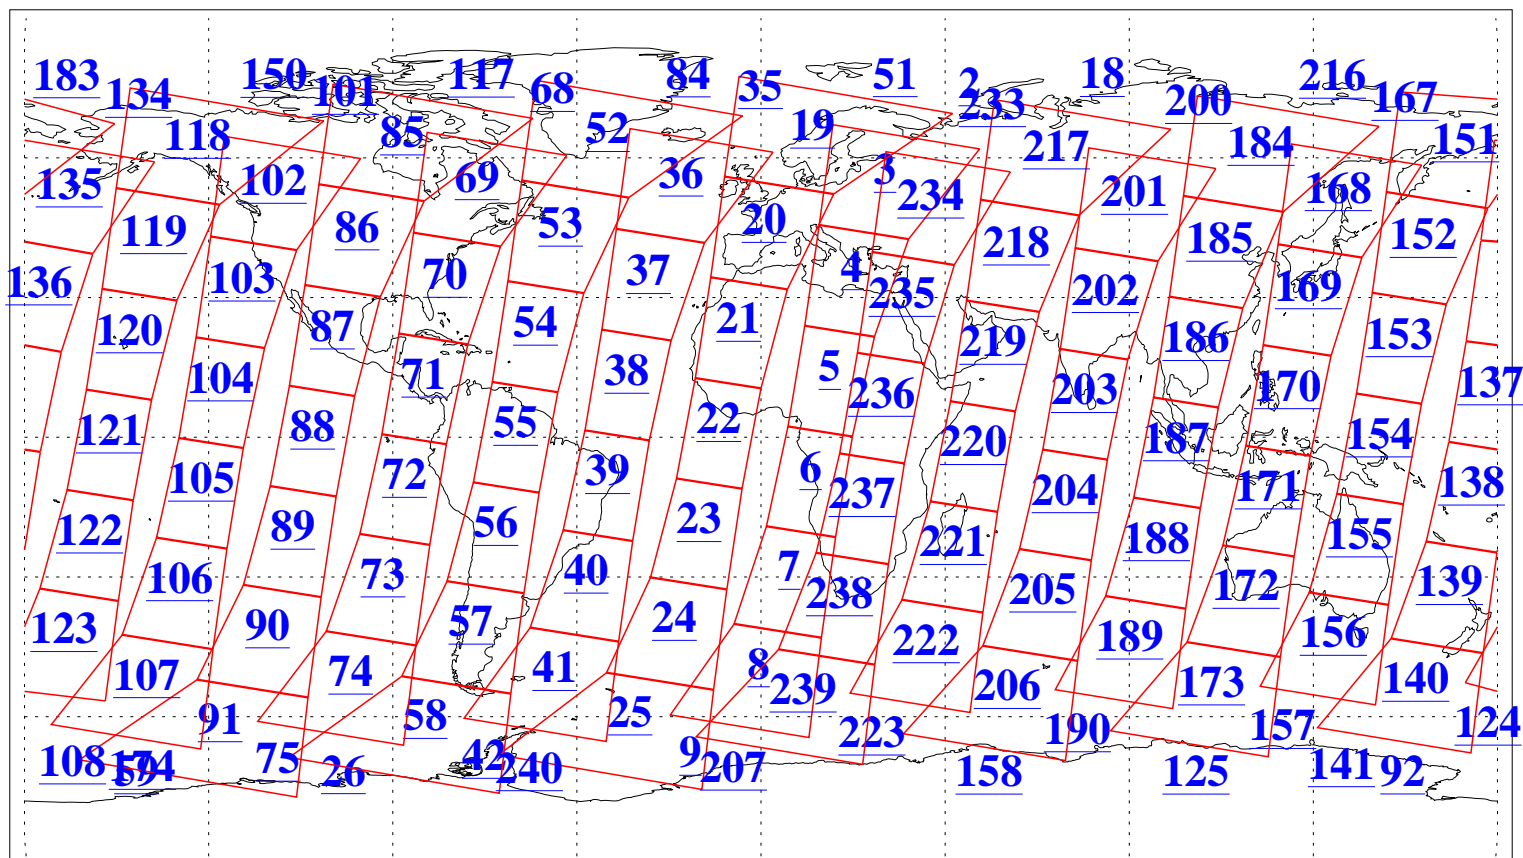

L1B Availability  
AMSU Granules: 240  
HSB Granules: 0  
AIRS Granules: 240

5 Mar 2006  
DoY 64  
Aqua Day 1401  
Granules: 1 to 120

Granules: 121 to 240

Legend: AMSU Available, HSB Available, AIRS Available

L1B Availability  
AMSU Granules: 240  
HSB Granules: 0  
AIRS Granules: 240

5 Mar 2006  
DoY 64  
Aqua Day 1401  
Ascending Granules

Descending Granules

Legend: AMSU Available, HSB Available, AIRS Available

L1B Availability  
 AMSU Granules: 240  
 HSB Granules: 0  
 AIRS Granules: 240

5 Mar 2006  
 DoY 64  
 Aqua Day 1401

Northern Hemisphere Granules

Southern Hemisphere Granules

Legend: AMSU Available, HSB Available, AIRS Available