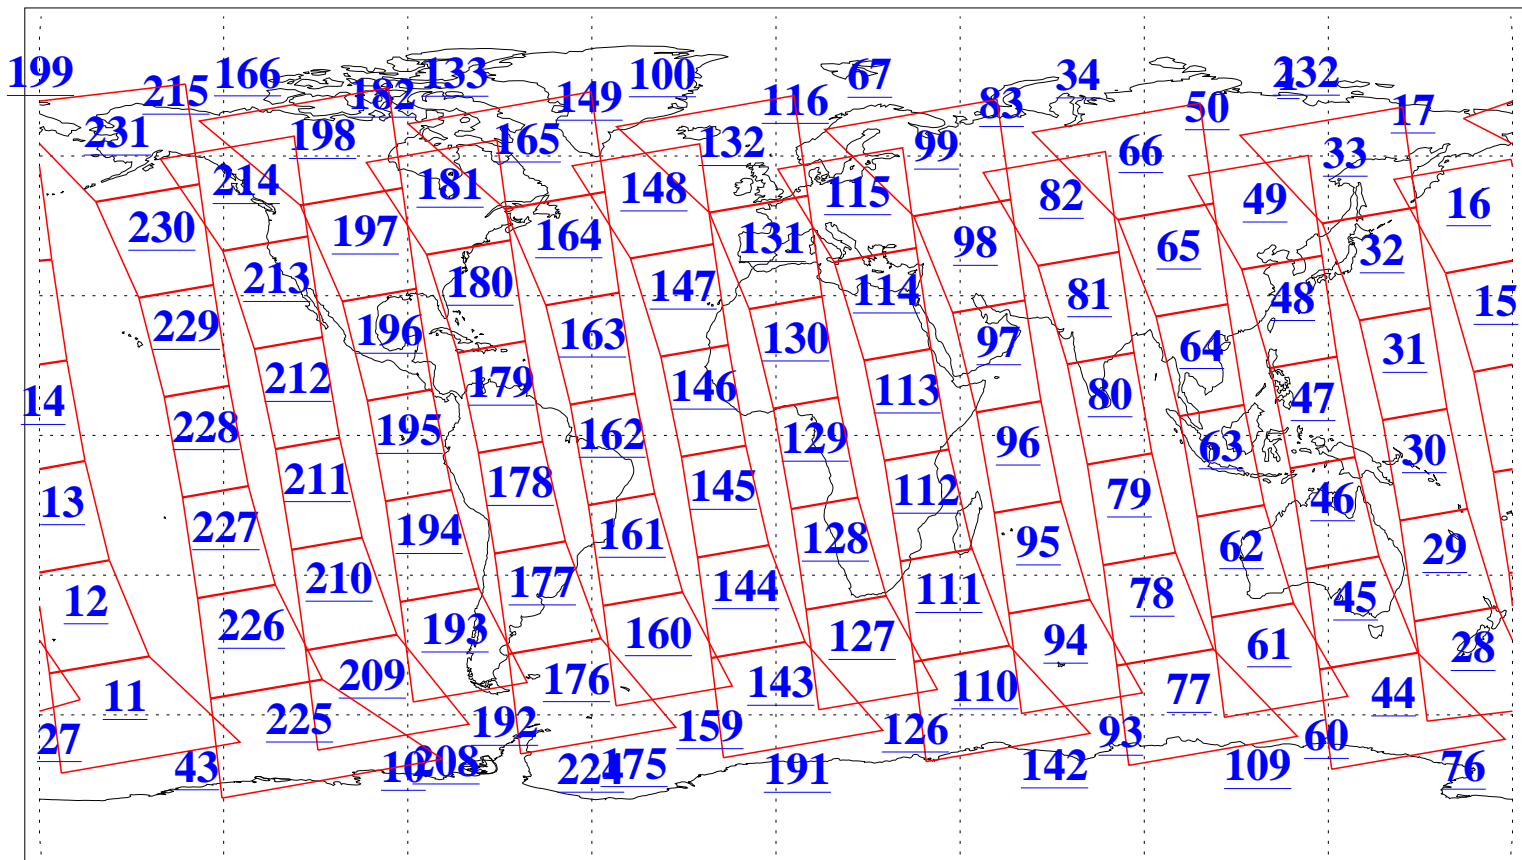

L1B Availability  
AMSU Granules: 240  
HSB Granules: 0  
AIRS Granules: 240

5 Mar 2006  
DoY 64  
Aqua Day 1401  
Granules: 1 to 120

Granules: 121 to 240

Legend: AMSU Available, HSB Available, AIRS Available

L1B Availability  
AMSU Granules: 240  
HSB Granules: 0  
AIRS Granules: 240

5 Mar 2006  
DoY 64  
Aqua Day 1401  
Ascending Granules

Descending Granules

Legend: AMSU Available, HSB Available, AIRS Available

L1B Availability  
 AMSU Granules: 240  
 HSB Granules: 0  
 AIRS Granules: 240

5 Mar 2006  
 DoY 64  
 Aqua Day 1401

Northern Hemisphere Granules

Southern Hemisphere Granules

Legend: AMSU Available, HSB Available, AIRS Available