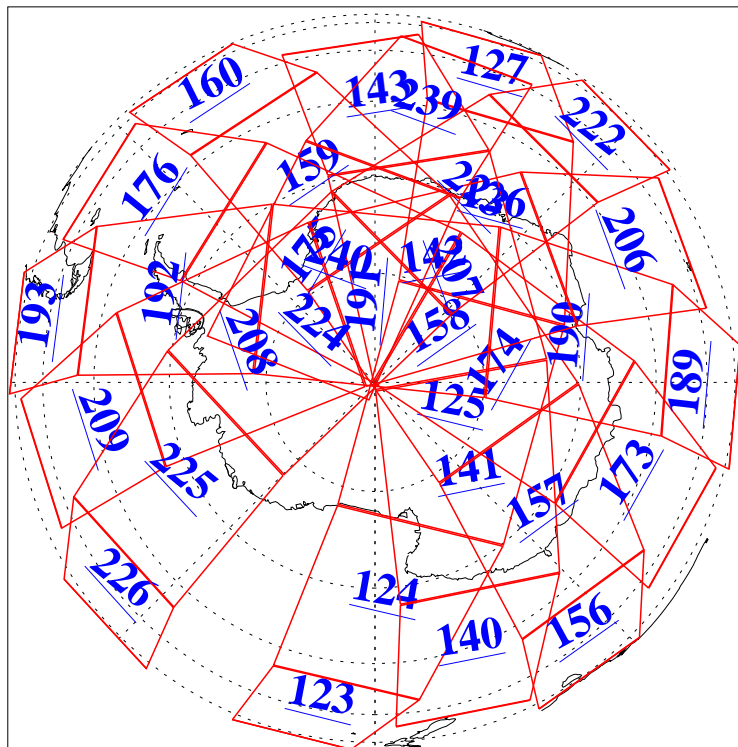

L1B Availability  
AMSU Granules: 240  
HSB Granules: 0  
AIRS Granules: 240

5 Mar 2006  
DoY 64  
Aqua Day 1401  
Granules: 1 to 120

Granules: 121 to 240

Legend: AMSU Available, HSB Available, AIRS Available

L1B Availability  
AMSU Granules: 240  
HSB Granules: 0  
AIRS Granules: 240

5 Mar 2006  
DoY 64  
Aqua Day 1401  
Ascending Granules

Descending Granules

Legend: AMSU Available, HSB Available, AIRS Available

L1B Availability  
 AMSU Granules: 240  
 HSB Granules: 0  
 AIRS Granules: 240

5 Mar 2006  
 DoY 64  
 Aqua Day 1401

Northern Hemisphere Granules

Southern Hemisphere Granules

Legend: AMSU Available, HSB Available, AIRS Available