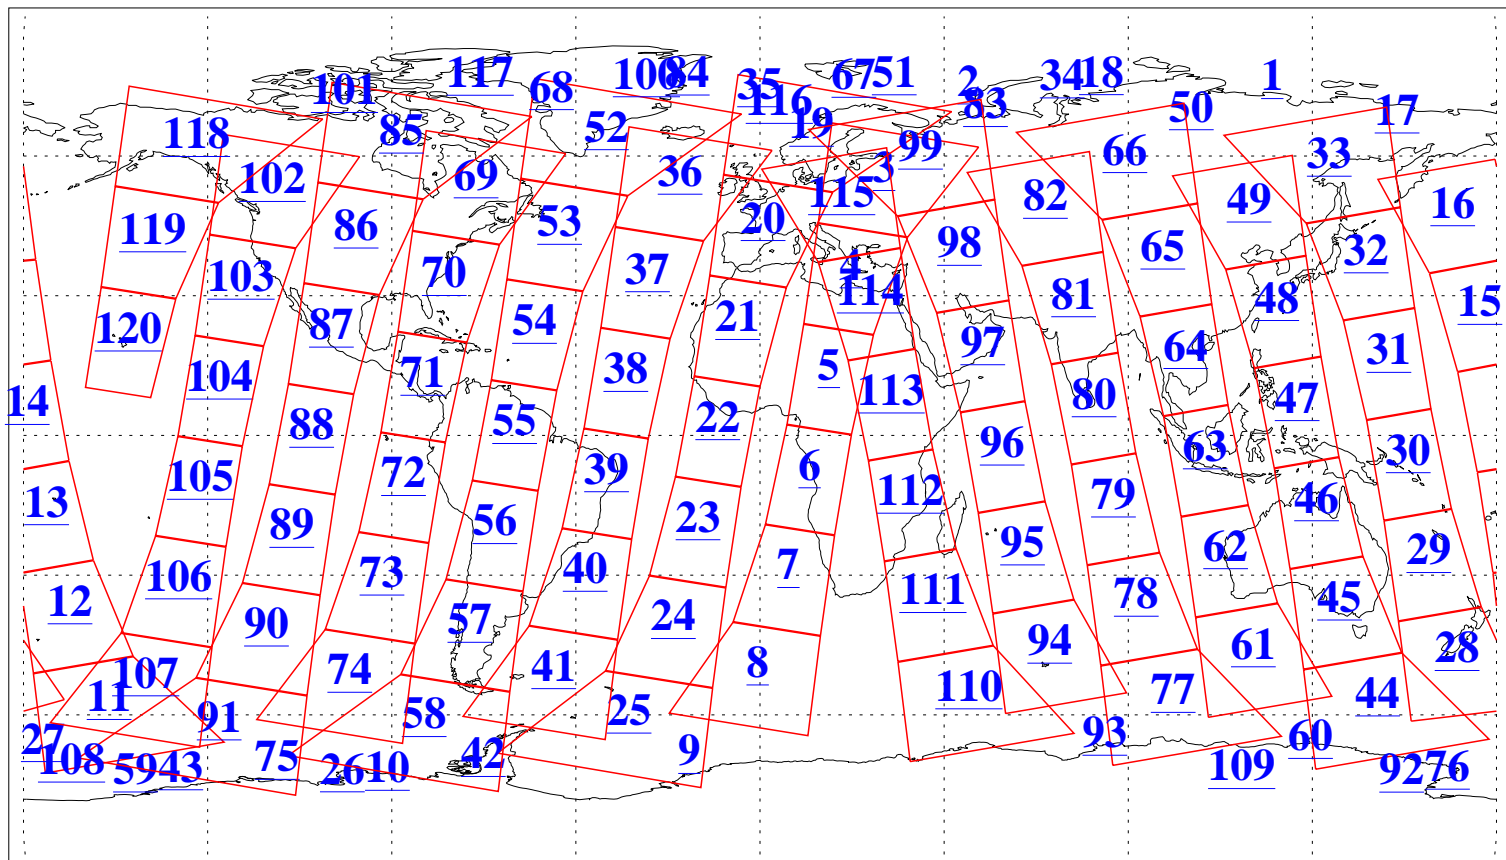

L1B Availability  
AMSU Granules: 240  
HSB Granules: 0  
AIRS Granules: 240

5 Mar 2006  
DoY 64  
Aqua Day 1401  
Granules: 1 to 120

Granules: 121 to 240

Legend: AMSU Available, HSB Available, AIRS Available

L1B Availability  
AMSU Granules: 240  
HSB Granules: 0  
AIRS Granules: 240

5 Mar 2006  
DoY 64  
Aqua Day 1401  
Ascending Granules

Descending Granules

Legend: AMSU Available, HSB Available, AIRS Available

L1B Availability  
 AMSU Granules: 240  
 HSB Granules: 0  
 AIRS Granules: 240

5 Mar 2006  
 DoY 64  
 Aqua Day 1401

Northern Hemisphere Granules

Southern Hemisphere Granules

Legend: AMSU Available, HSB Available, AIRS Available