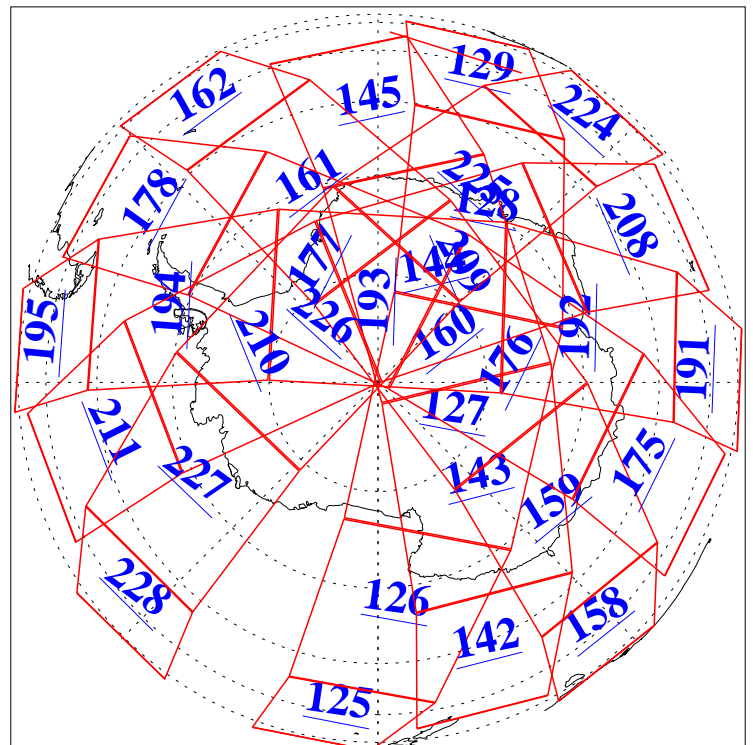

L1B Availability
AMSU Granules: 240
HSB Granules: 0
AIRS Granules: 240

3 Mar 2006
DoY 62
Aqua Day 1399
Granules: 1 to 120

Granules: 121 to 240

Legend: AMSU Available, HSB Available, AIRS Available

L1B Availability
AMSU Granules: 240
HSB Granules: 0
AIRS Granules: 240

3 Mar 2006
DoY 62
Aqua Day 1399

Ascending Granules

Descending Granules

Legend: AMSU Available, HSB Available, AIRS Available

L1B Availability
AMSU Granules: 240
HSB Granules: 0
AIRS Granules: 240

3 Mar 2006
DoY 62
Aqua Day 1399

Northern Hemisphere Granules

Southern Hemisphere Granules

Legend: AMSU Available, HSB Available, AIRS Available