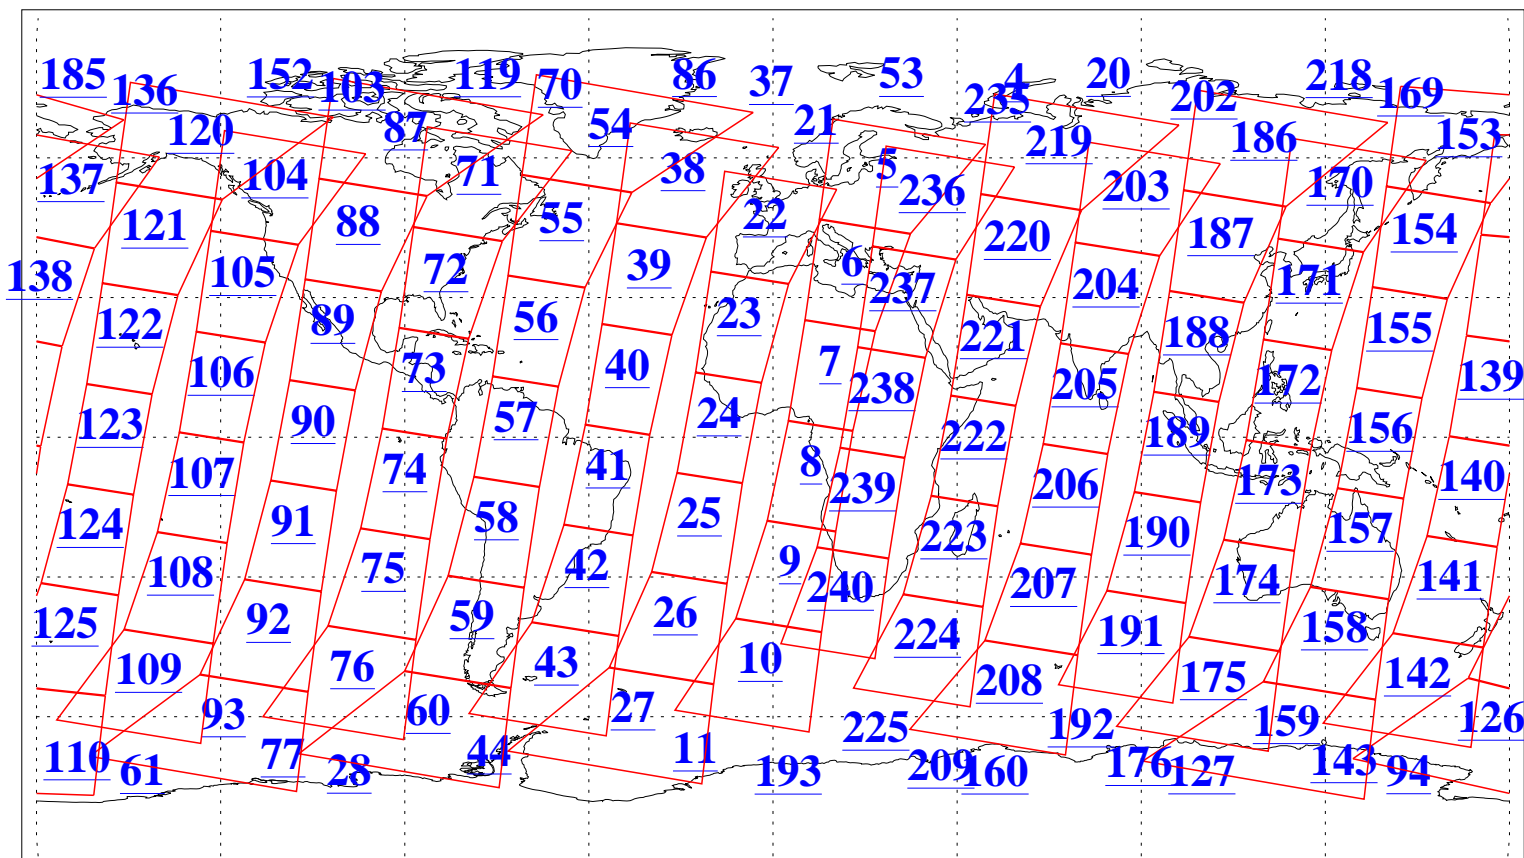

L1B Availability
AMSU Granules: 240
HSB Granules: 0
AIRS Granules: 240

3 Mar 2006
DoY 62
Aqua Day 1399
Granules: 1 to 120

Granules: 121 to 240

Legend: AMSU Available, HSB Available, AIRS Available

L1B Availability
AMSU Granules: 240
HSB Granules: 0
AIRS Granules: 240

3 Mar 2006
DoY 62
Aqua Day 1399

Ascending Granules

Descending Granules

Legend: AMSU Available, HSB Available, AIRS Available

L1B Availability
AMSU Granules: 240
HSB Granules: 0
AIRS Granules: 240

3 Mar 2006
DoY 62
Aqua Day 1399

Northern Hemisphere Granules

Southern Hemisphere Granules

Legend: AMSU Available, HSB Available, AIRS Available