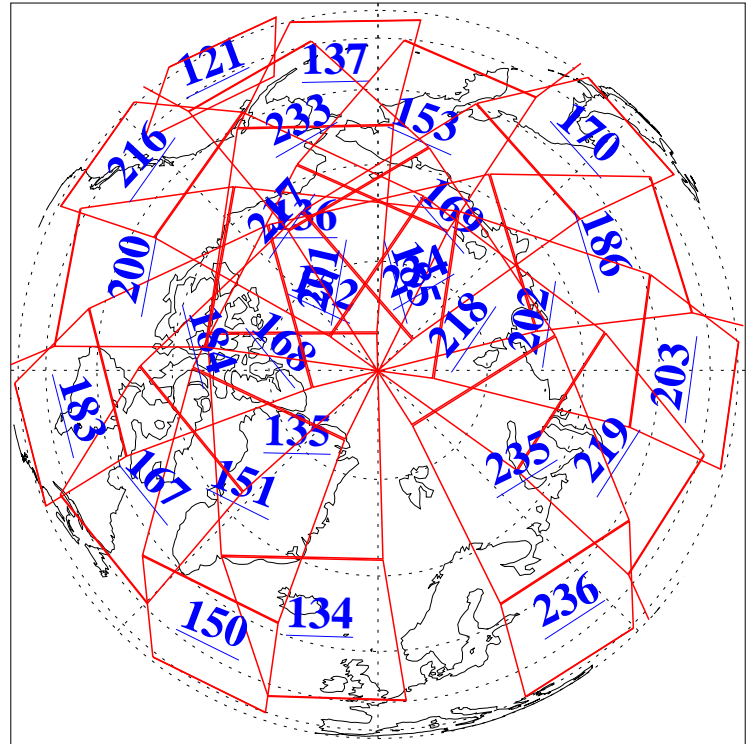

3 Mar 2006
DoY 62
Aqua Day 1399

Ascending Granules

Descending Granules

Legend: AMSU Available, HSB Available, AIRS Available

L1B Availability
AMSU Granules: 240
HSB Granules: 0
AIRS Granules: 240

3 Mar 2006
DoY 62
Aqua Day 1399

Northern Hemisphere Granules

Southern Hemisphere Granules

Legend: AMSU Available, HSB Available, AIRS Available