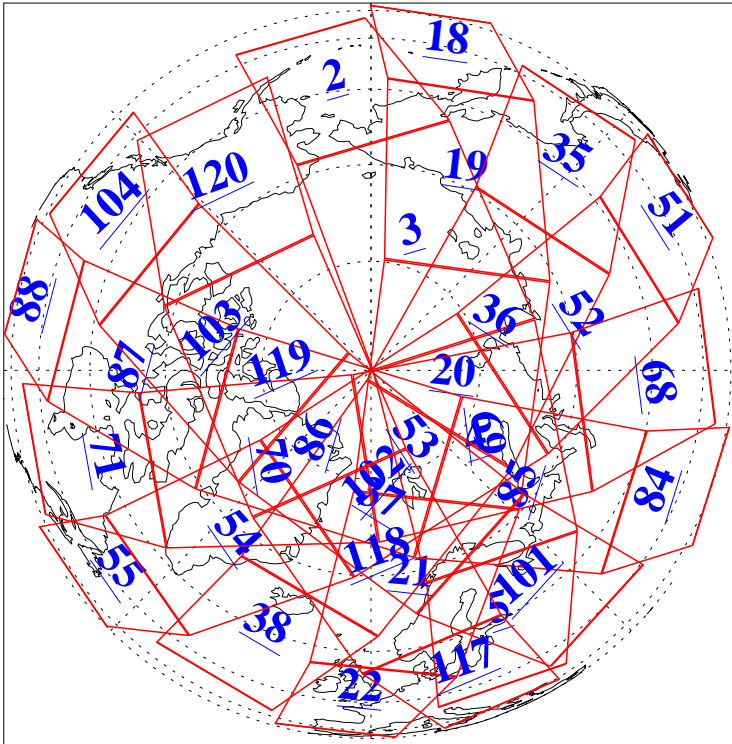

L1B Availability
AMSU Granules: 240
HSB Granules: 0
AIRS Granules: 240

3 Mar 2006
DoY 62
Aqua Day 1399
Granules: 1 to 120

Granules: 121 to 240

Legend: AMSU Available, HSB Available, AIRS Available

L1B Availability
AMSU Granules: 240
HSB Granules: 0
AIRS Granules: 240

3 Mar 2006
DoY 62
Aqua Day 1399

Ascending Granules

Descending Granules

Legend: AMSU Available, HSB Available, AIRS Available

L1B Availability
AMSU Granules: 240
HSB Granules: 0
AIRS Granules: 240

3 Mar 2006
DoY 62
Aqua Day 1399

Northern Hemisphere Granules

Southern Hemisphere Granules

Legend: AMSU Available, HSB Available, AIRS Available