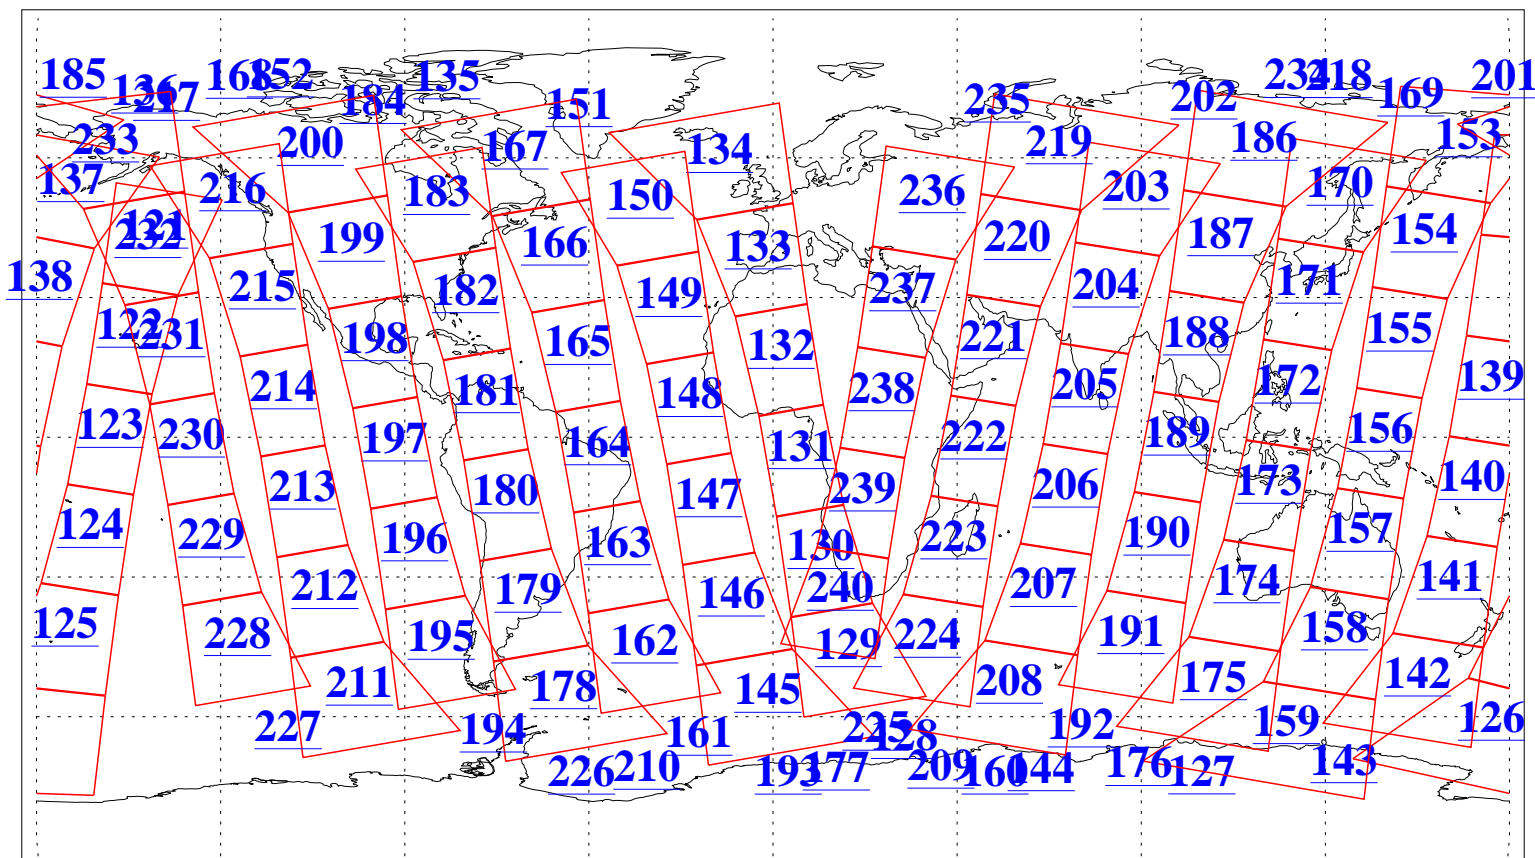

L1B Availability
AMSU Granules: 240
HSB Granules: 0
AIRS Granules: 240

3 Mar 2006
DoY 62
Aqua Day 1399
Granules: 1 to 120

Granules: 121 to 240

Legend: AMSU Available, HSB Available, AIRS Available

L1B Availability
AMSU Granules: 240
HSB Granules: 0
AIRS Granules: 240

3 Mar 2006
DoY 62
Aqua Day 1399

Ascending Granules

Descending Granules

Legend: AMSU Available, HSB Available, AIRS Available

L1B Availability
AMSU Granules: 240
HSB Granules: 0
AIRS Granules: 240

3 Mar 2006
DoY 62
Aqua Day 1399

Northern Hemisphere Granules

Southern Hemisphere Granules

Legend: AMSU Available, HSB Available, AIRS Available