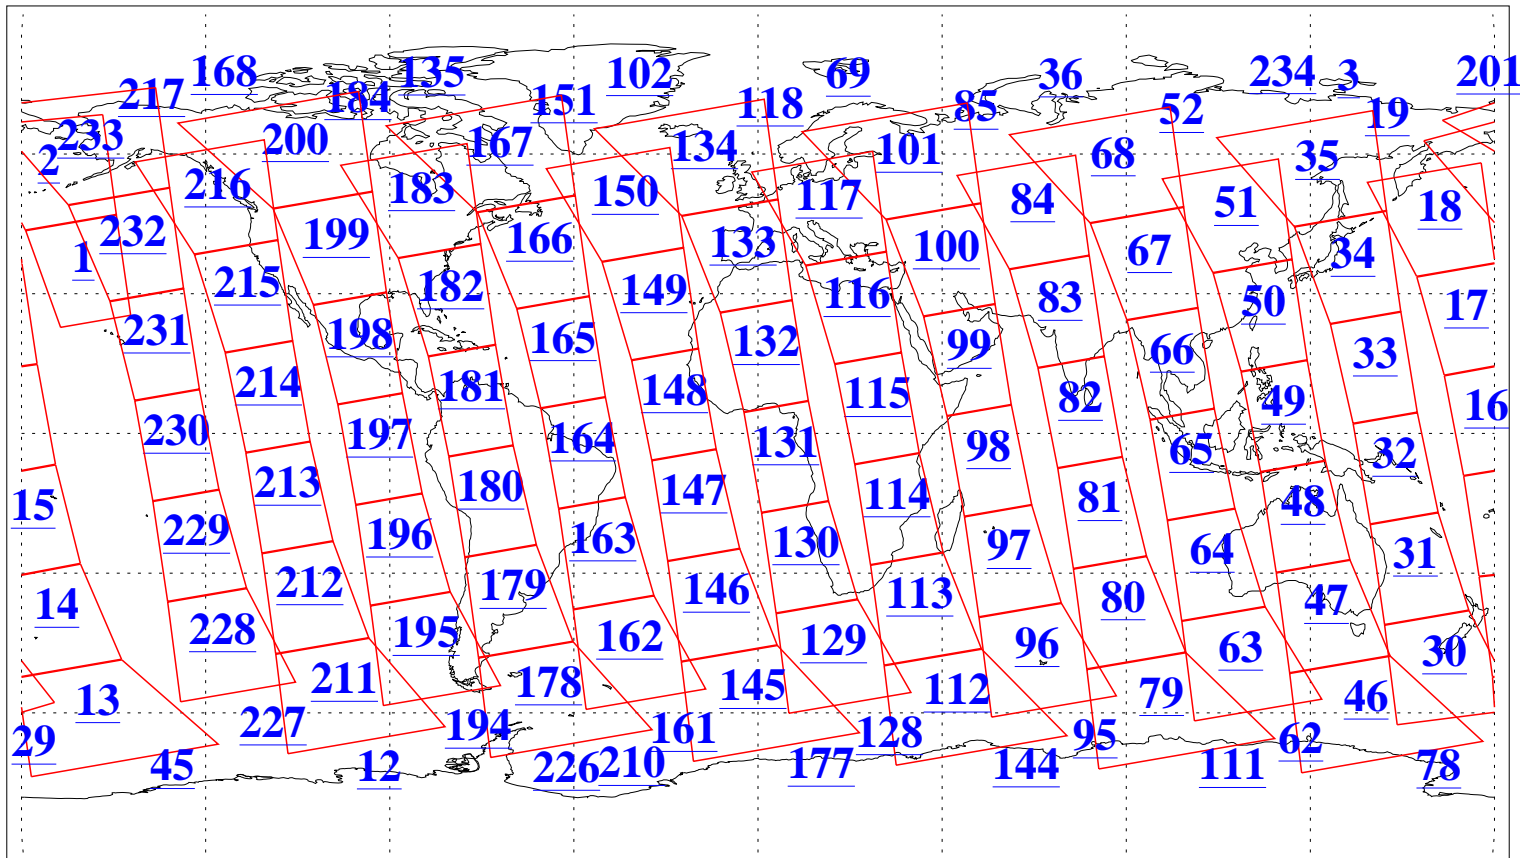

L1B Availability
AMSU Granules: 240
HSB Granules: 0
AIRS Granules: 240

3 Mar 2006
DoY 62
Aqua Day 1399
Granules: 1 to 120

Granules: 121 to 240

Legend: AMSU Available, HSB Available, AIRS Available

L1B Availability
AMSU Granules: 240
HSB Granules: 0
AIRS Granules: 240

3 Mar 2006
DoY 62
Aqua Day 1399

Ascending Granules

Descending Granules

Legend: AMSU Available, HSB Available, AIRS Available

L1B Availability
AMSU Granules: 240
HSB Granules: 0
AIRS Granules: 240

3 Mar 2006
DoY 62
Aqua Day 1399

Northern Hemisphere Granules

Southern Hemisphere Granules

Legend: AMSU Available, HSB Available, AIRS Available