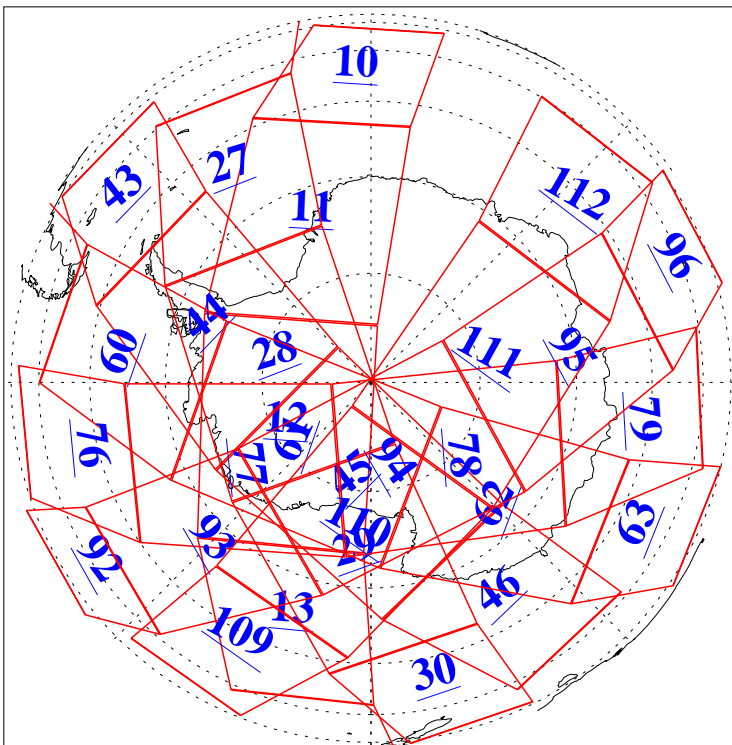

L1B Availability
AMSU Granules: 240
HSB Granules: 0
AIRS Granules: 240

3 Mar 2006
DoY 62
Aqua Day 1399
Granules: 1 to 120

Granules: 121 to 240

Legend: AMSU Available, HSB Available, AIRS Available

L1B Availability
AMSU Granules: 240
HSB Granules: 0
AIRS Granules: 240

3 Mar 2006
DoY 62
Aqua Day 1399

Ascending Granules

Descending Granules

Legend: AMSU Available, HSB Available, AIRS Available

L1B Availability
AMSU Granules: 240
HSB Granules: 0
AIRS Granules: 240

3 Mar 2006
DoY 62
Aqua Day 1399

Northern Hemisphere Granules

Southern Hemisphere Granules

Legend: AMSU Available, HSB Available, AIRS Available