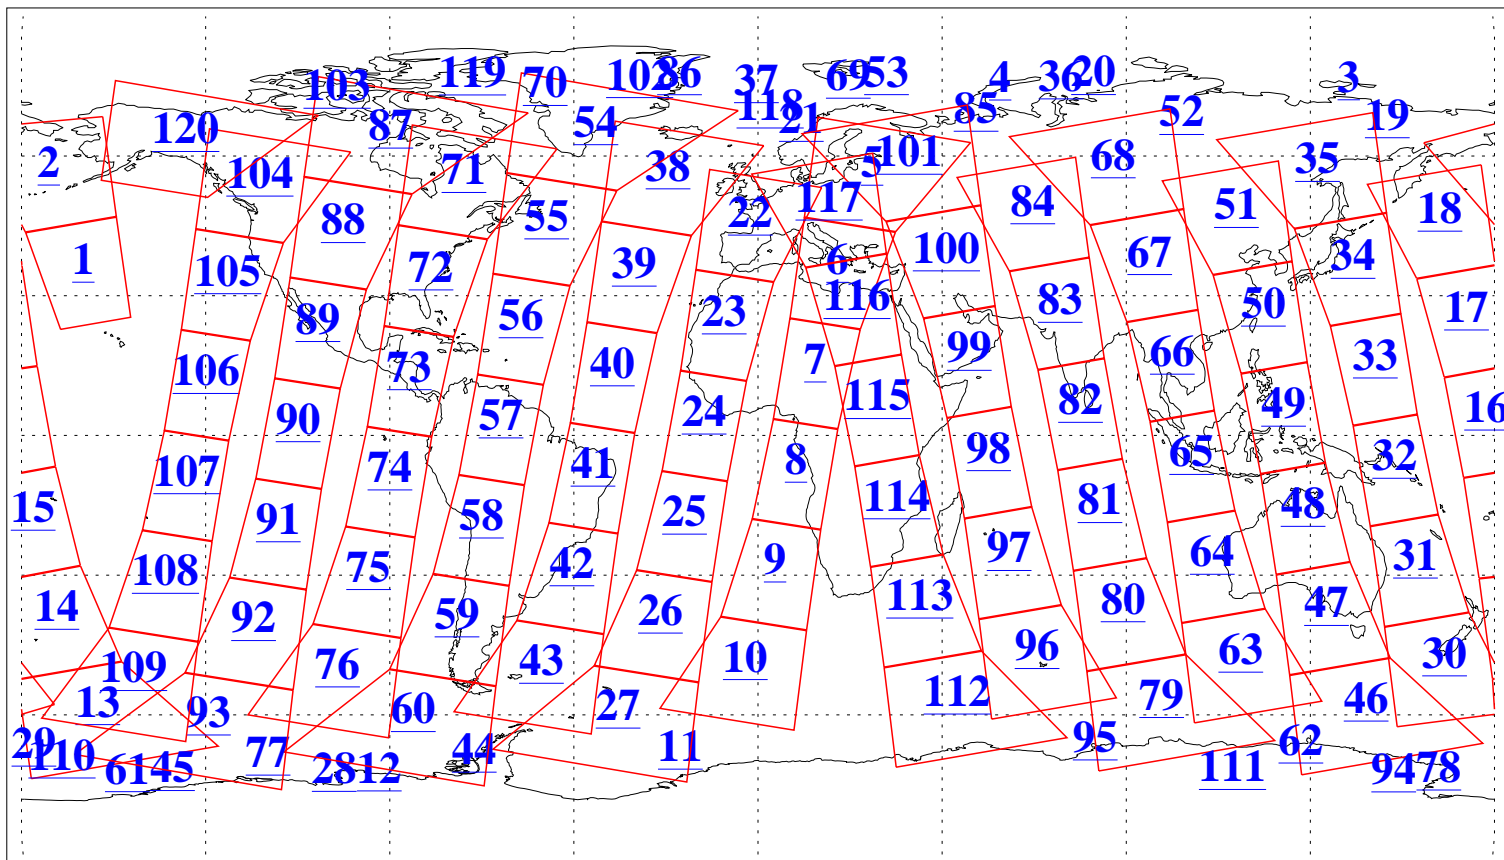

L1B Availability
AMSU Granules: 240
HSB Granules: 0
AIRS Granules: 240

3 Mar 2006
DoY 62
Aqua Day 1399
Granules: 1 to 120

Granules: 121 to 240

Legend: AMSU Available, HSB Available, AIRS Available

L1B Availability
AMSU Granules: 240
HSB Granules: 0
AIRS Granules: 240

3 Mar 2006
DoY 62
Aqua Day 1399

Ascending Granules

Descending Granules

Legend: AMSU Available, HSB Available, AIRS Available

L1B Availability
AMSU Granules: 240
HSB Granules: 0
AIRS Granules: 240

3 Mar 2006
DoY 62
Aqua Day 1399

Northern Hemisphere Granules

Southern Hemisphere Granules

Legend: AMSU Available, HSB Available, AIRS Available