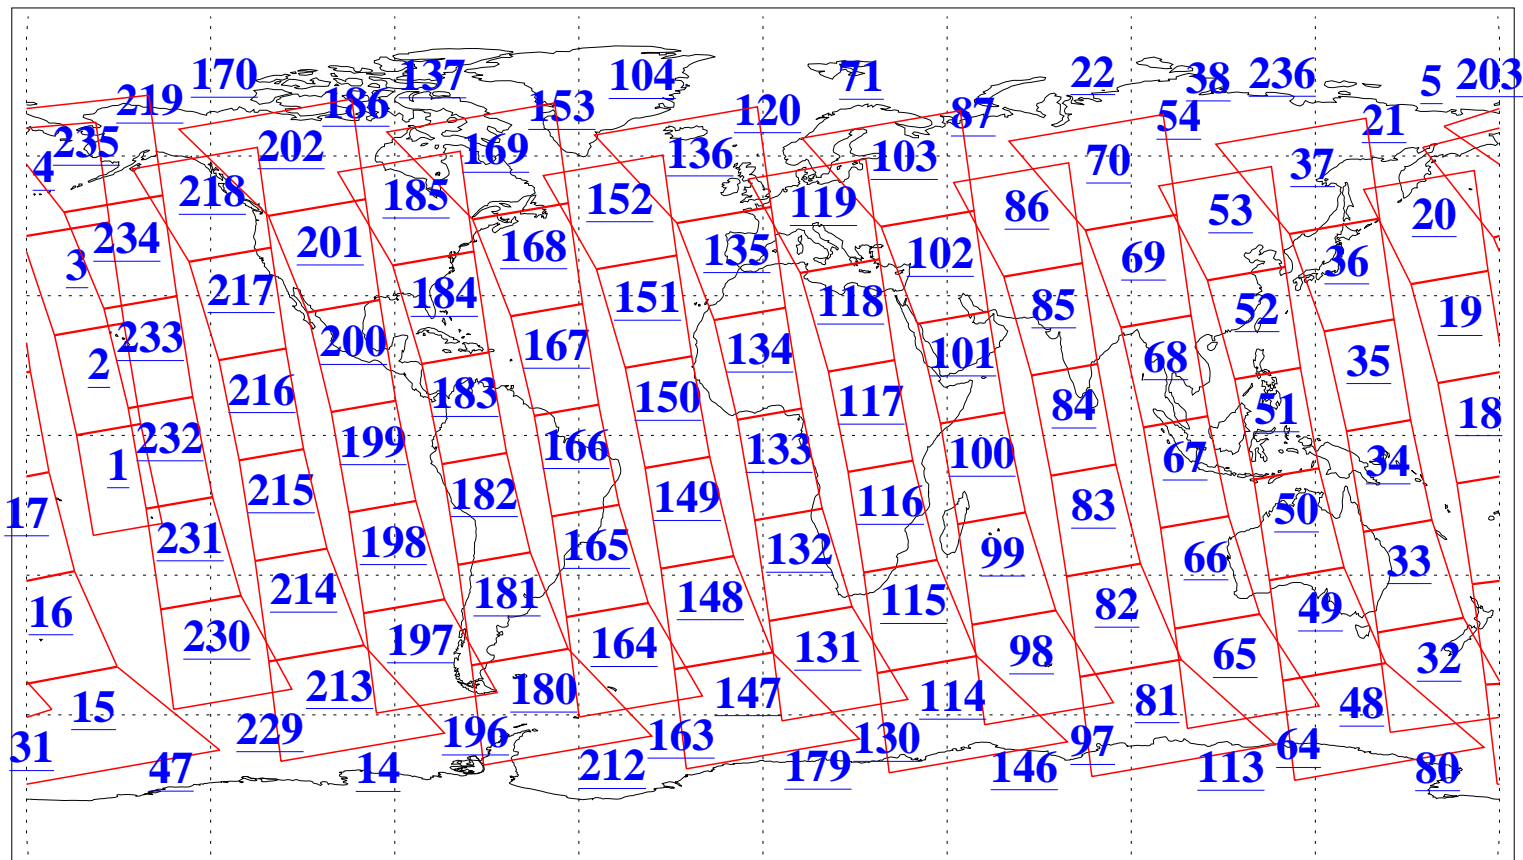

L1B Availability
AMSU Granules: 240
HSB Granules: 0
AIRS Granules: 240

1 Mar 2006
DoY 60
Aqua Day 1397
Granules: 1 to 120

Granules: 121 to 240

Legend: AMSU Available, HSB Available, AIRS Available

L1B Availability
AMSU Granules: 240
HSB Granules: 0
AIRS Granules: 240

1 Mar 2006
DoY 60
Aqua Day 1397
Ascending Granules

Descending Granules

Legend: AMSU Available, HSB Available, AIRS Available

L1B Availability
 AMSU Granules: 240
 HSB Granules: 0
 AIRS Granules: 240

1 Mar 2006
 DoY 60
 Aqua Day 1397

Northern Hemisphere Granules

Southern Hemisphere Granules

Legend: AMSU Available, HSB Available, AIRS Available