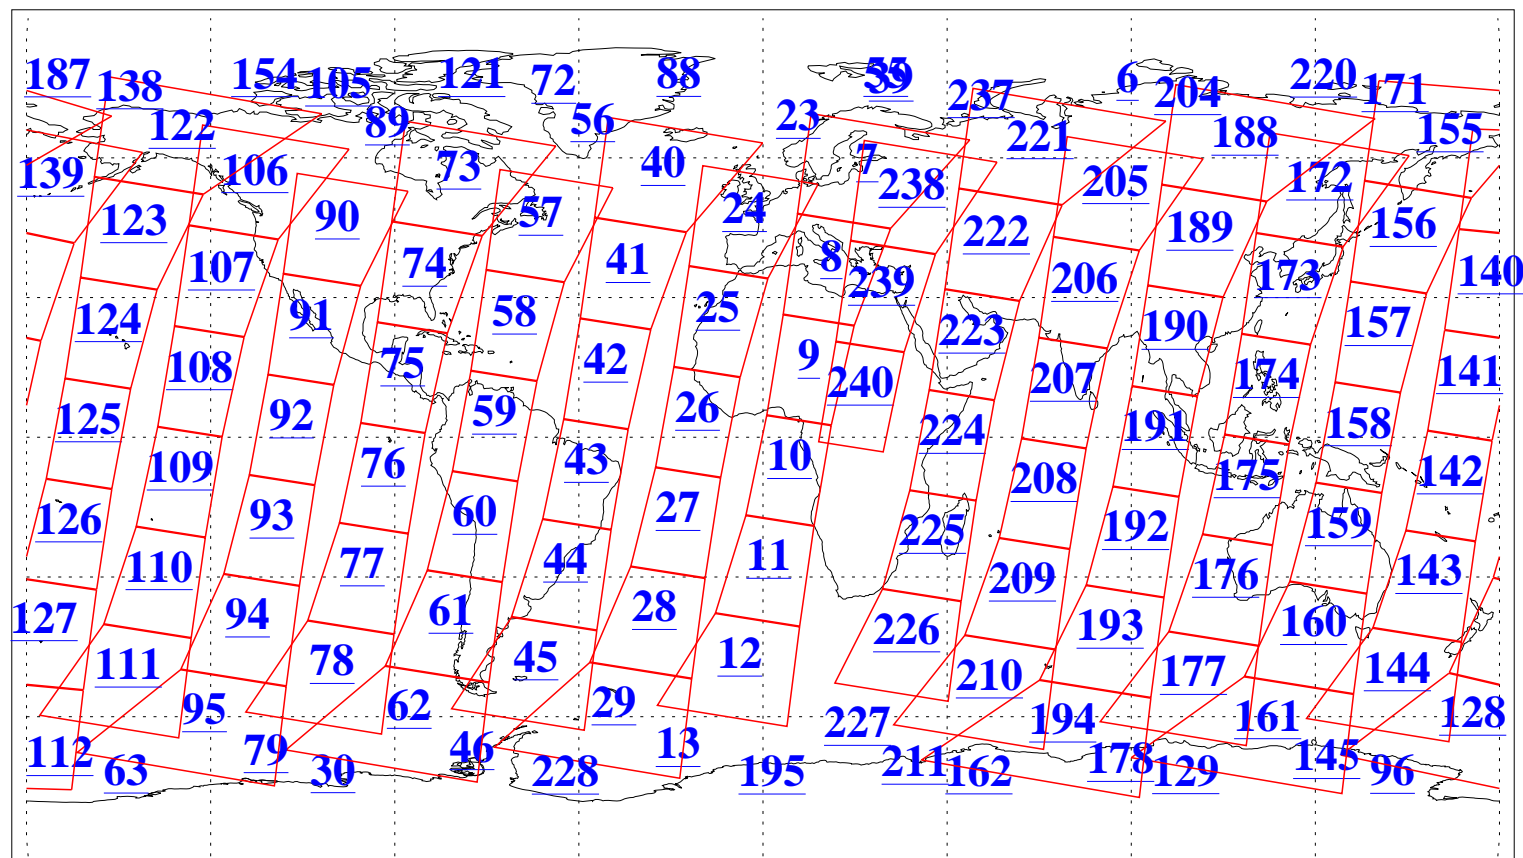

L1B Availability
AMSU Granules: 240
HSB Granules: 0
AIRS Granules: 240

1 Mar 2006
DoY 60
Aqua Day 1397
Granules: 1 to 120

Granules: 121 to 240

Legend: AMSU Available, HSB Available, AIRS Available

L1B Availability
AMSU Granules: 240
HSB Granules: 0
AIRS Granules: 240

1 Mar 2006
DoY 60
Aqua Day 1397
Ascending Granules

Descending Granules

Legend: AMSU Available, HSB Available, AIRS Available

L1B Availability
 AMSU Granules: 240
 HSB Granules: 0
 AIRS Granules: 240

1 Mar 2006
 DoY 60
 Aqua Day 1397

Northern Hemisphere Granules

Southern Hemisphere Granules

Legend: AMSU Available, HSB Available, AIRS Available