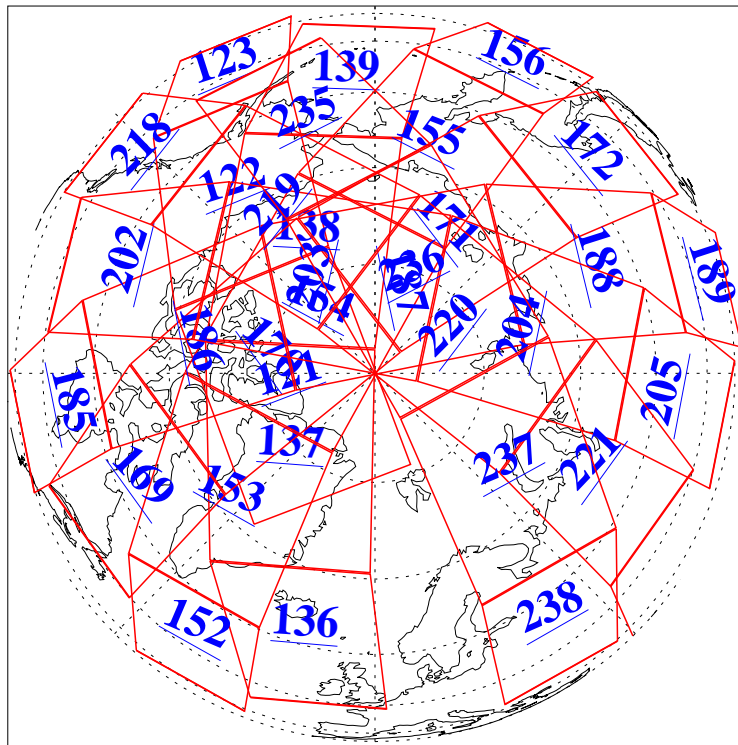

L1B Availability
AMSU Granules: 240
HSB Granules: 0
AIRS Granules: 240

1 Mar 2006
DoY 60
Aqua Day 1397
Granules: 1 to 120

Granules: 121 to 240

Legend: AMSU Available, HSB Available, AIRS Available

L1B Availability
AMSU Granules: 240
HSB Granules: 0
AIRS Granules: 240

1 Mar 2006
DoY 60
Aqua Day 1397
Ascending Granules

Descending Granules

Legend: AMSU Available, HSB Available, AIRS Available

L1B Availability
 AMSU Granules: 240
 HSB Granules: 0
 AIRS Granules: 240

1 Mar 2006
 DoY 60
 Aqua Day 1397

Northern Hemisphere Granules

Southern Hemisphere Granules

Legend: AMSU Available, HSB Available, AIRS Available