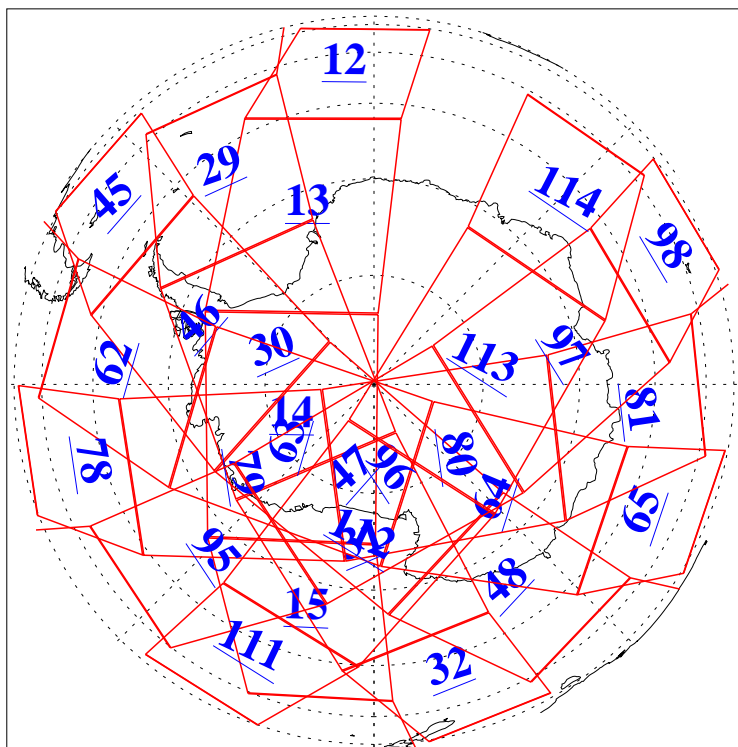

L1B Availability
AMSU Granules: 240
HSB Granules: 0
AIRS Granules: 240

1 Mar 2006
DoY 60
Aqua Day 1397
Granules: 1 to 120

Granules: 121 to 240

Legend: AMSU Available, HSB Available, AIRS Available

L1B Availability
AMSU Granules: 240
HSB Granules: 0
AIRS Granules: 240

1 Mar 2006
DoY 60
Aqua Day 1397
Ascending Granules

Descending Granules

Legend: AMSU Available, HSB Available, AIRS Available

L1B Availability
 AMSU Granules: 240
 HSB Granules: 0
 AIRS Granules: 240

1 Mar 2006
 DoY 60
 Aqua Day 1397

Northern Hemisphere Granules

Southern Hemisphere Granules

Legend: AMSU Available, HSB Available, AIRS Available