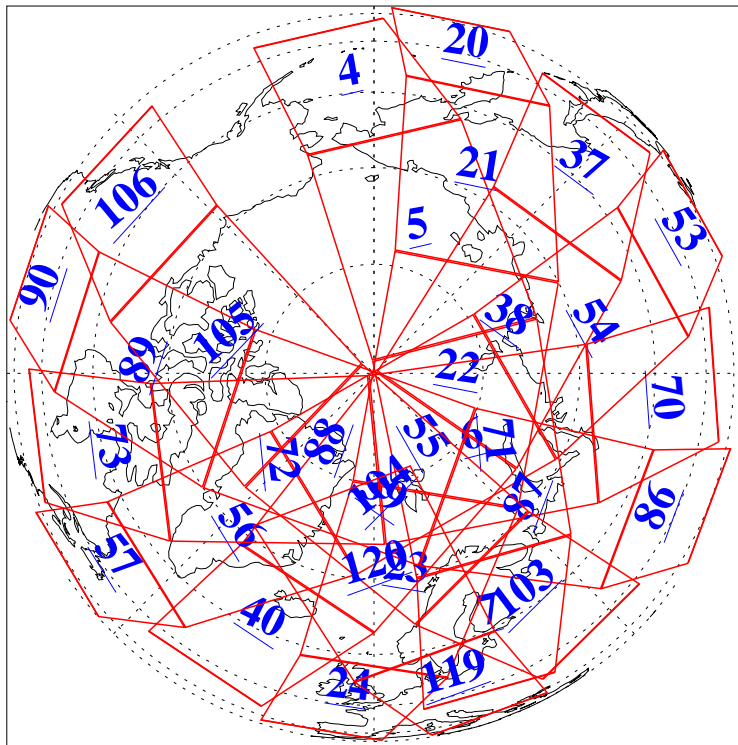

L1B Availability
AMSU Granules: 240
HSB Granules: 0
AIRS Granules: 240

1 Mar 2006
DoY 60
Aqua Day 1397
Granules: 1 to 120

Granules: 121 to 240

Legend: AMSU Available, HSB Available, AIRS Available

L1B Availability
AMSU Granules: 240
HSB Granules: 0
AIRS Granules: 240

1 Mar 2006
DoY 60
Aqua Day 1397
Ascending Granules

Descending Granules

Legend: AMSU Available, HSB Available, AIRS Available

L1B Availability
 AMSU Granules: 240
 HSB Granules: 0
 AIRS Granules: 240

1 Mar 2006
 DoY 60
 Aqua Day 1397

Northern Hemisphere Granules

Southern Hemisphere Granules

Legend: AMSU Available, HSB Available, AIRS Available