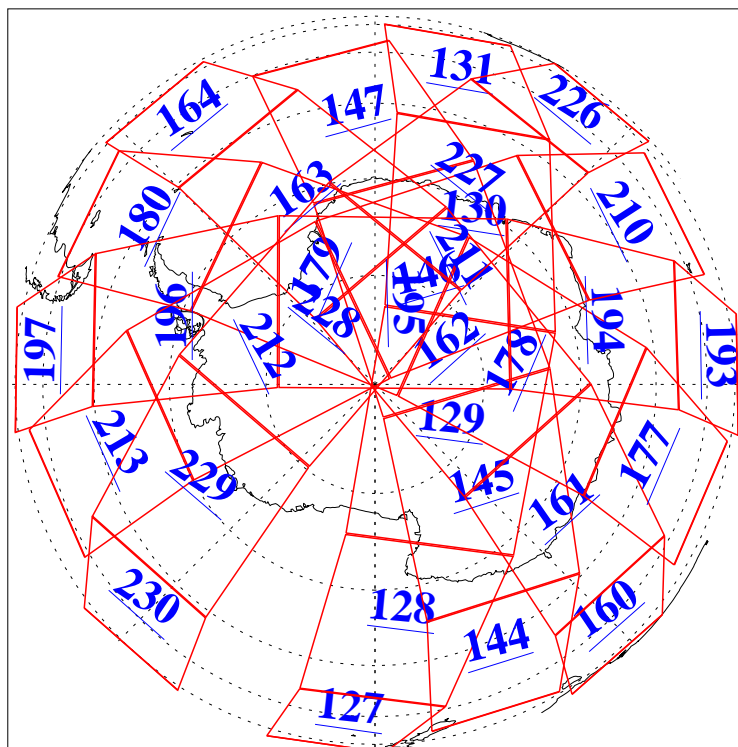

L1B Availability
AMSU Granules: 240
HSB Granules: 0
AIRS Granules: 240

1 Mar 2006
DoY 60
Aqua Day 1397
Granules: 1 to 120

Granules: 121 to 240

Legend: AMSU Available, HSB Available, AIRS Available

L1B Availability
AMSU Granules: 240
HSB Granules: 0
AIRS Granules: 240

1 Mar 2006
DoY 60
Aqua Day 1397
Ascending Granules

Descending Granules

Legend: AMSU Available, HSB Available, AIRS Available

L1B Availability
 AMSU Granules: 240
 HSB Granules: 0
 AIRS Granules: 240

1 Mar 2006
 DoY 60
 Aqua Day 1397

Northern Hemisphere Granules

Southern Hemisphere Granules

Legend: AMSU Available, HSB Available, AIRS Available