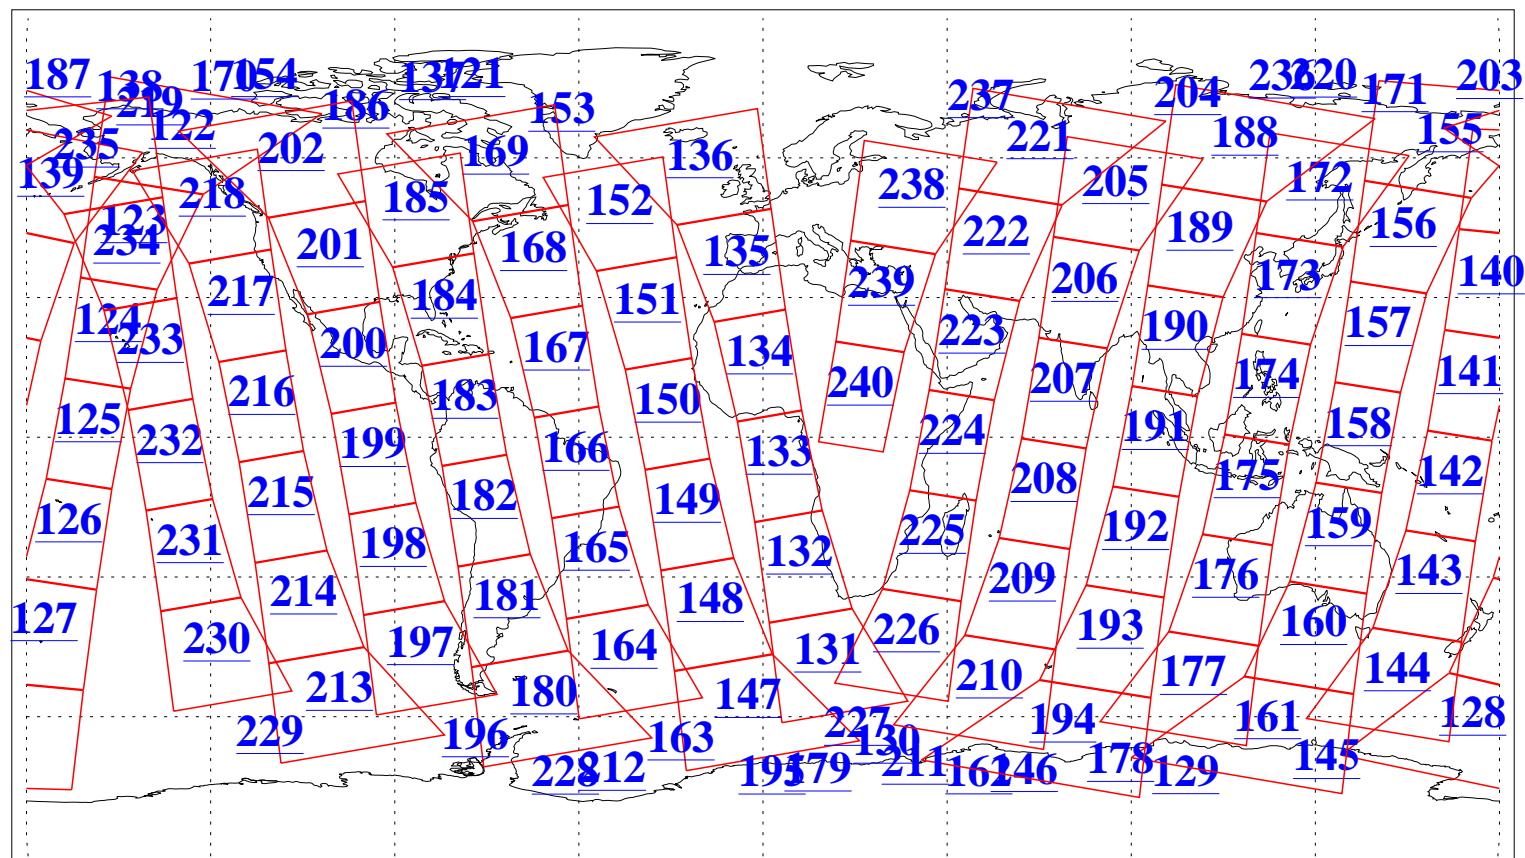

L1B Availability
AMSU Granules: 240
HSB Granules: 0
AIRS Granules: 240

1 Mar 2006
DoY 60
Aqua Day 1397
Granules: 1 to 120

Granules: 121 to 240

Legend: AMSU Available, HSB Available, AIRS Available

L1B Availability
AMSU Granules: 240
HSB Granules: 0
AIRS Granules: 240

1 Mar 2006
DoY 60
Aqua Day 1397
Ascending Granules

Descending Granules

Legend: AMSU Available, HSB Available, AIRS Available

L1B Availability
 AMSU Granules: 240
 HSB Granules: 0
 AIRS Granules: 240

1 Mar 2006
 DoY 60
 Aqua Day 1397

Northern Hemisphere Granules

Southern Hemisphere Granules

Legend: AMSU Available, HSB Available, AIRS Available