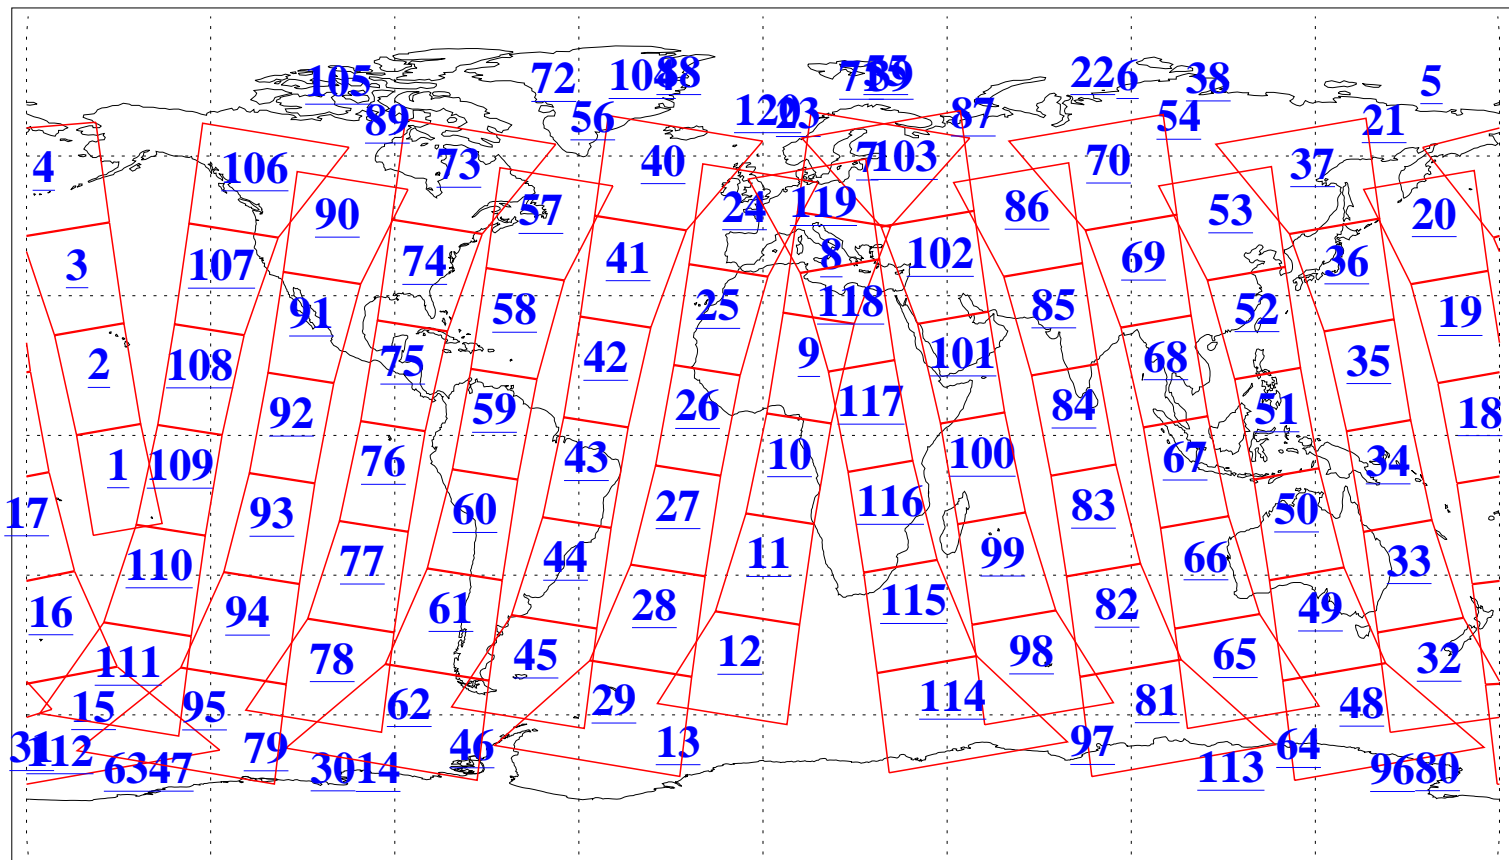

L1B Availability
AMSU Granules: 240
HSB Granules: 0
AIRS Granules: 240

1 Mar 2006
DoY 60
Aqua Day 1397
Granules: 1 to 120

Granules: 121 to 240

Legend: AMSU Available, HSB Available, AIRS Available

L1B Availability
AMSU Granules: 240
HSB Granules: 0
AIRS Granules: 240

1 Mar 2006
DoY 60
Aqua Day 1397
Ascending Granules

Descending Granules

Legend: AMSU Available, HSB Available, AIRS Available

L1B Availability
 AMSU Granules: 240
 HSB Granules: 0
 AIRS Granules: 240

1 Mar 2006
 DoY 60
 Aqua Day 1397

Northern Hemisphere Granules

Southern Hemisphere Granules

Legend: AMSU Available, HSB Available, AIRS Available