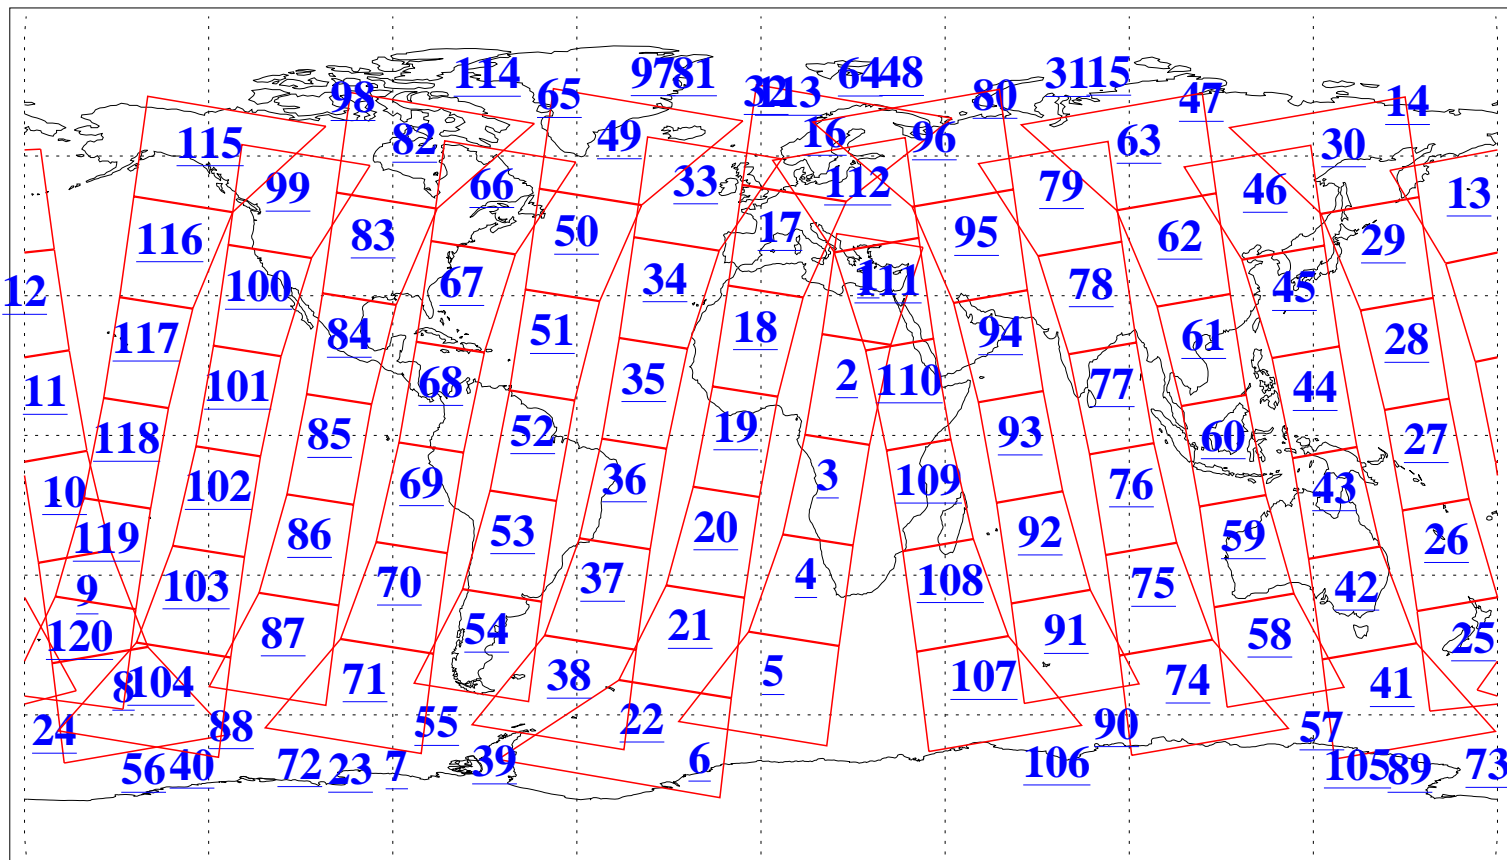

L1B Availability
AMSU Granules: 240
HSB Granules: 0
AIRS Granules: 240

28 Feb 2006
DoY 59
Aqua Day 1396
Granules: 1 to 120

Granules: 121 to 240

Legend: AMSU Available, HSB Available, AIRS Available

L1B Availability
AMSU Granules: 240
HSB Granules: 0
AIRS Granules: 240

28 Feb 2006
DoY 59
Aqua Day 1396
Ascending Granules

Descending Granules

Legend: AMSU Available, HSB Available, AIRS Available

L1B Availability
AMSU Granules: 240
HSB Granules: 0
AIRS Granules: 240

28 Feb 2006
DoY 59
Aqua Day 1396

Northern Hemisphere Granules