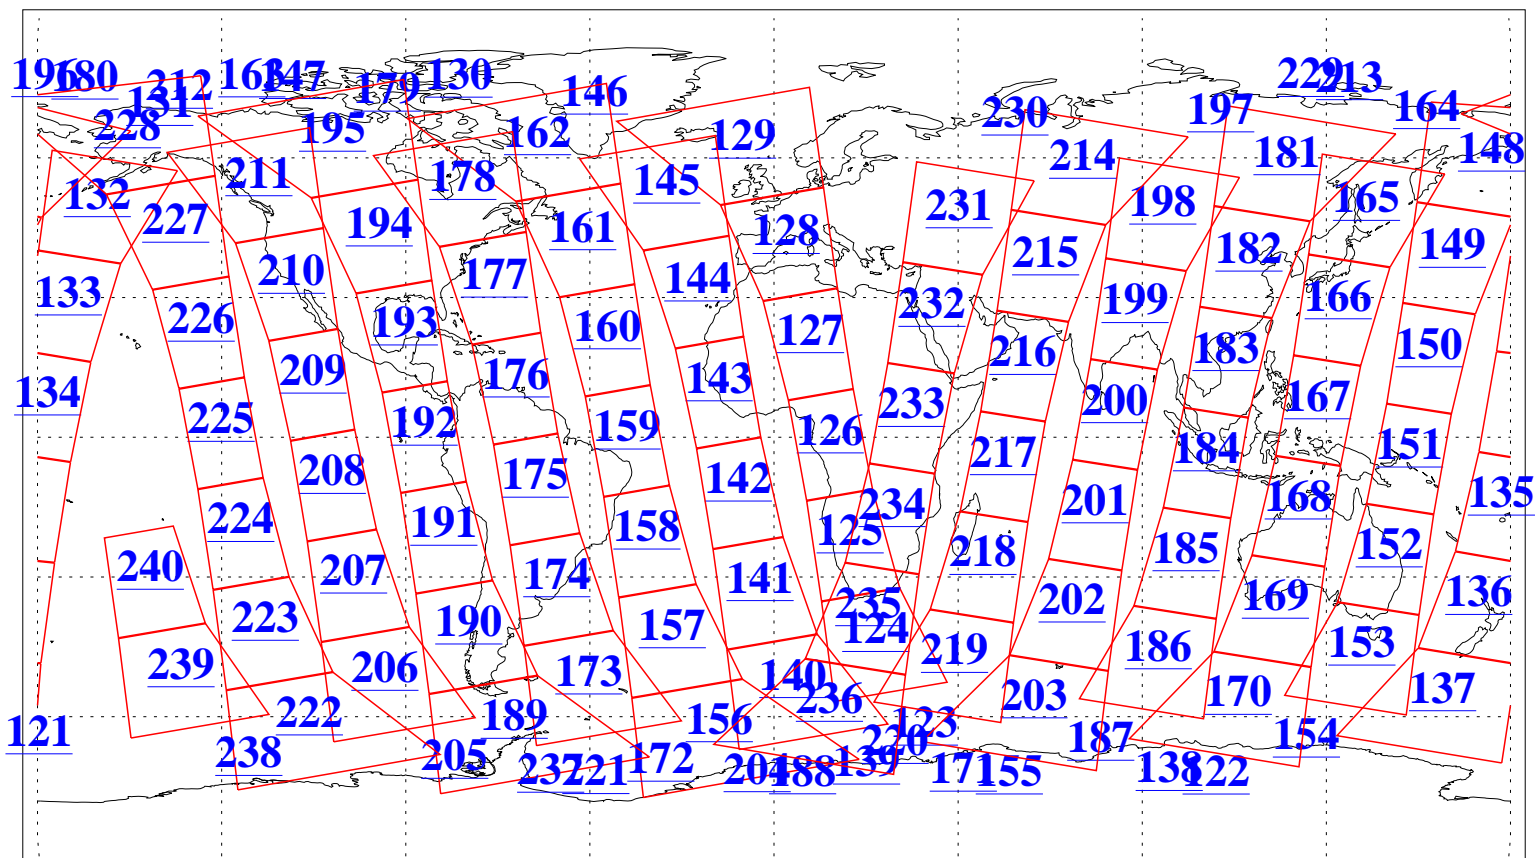

L1B Availability
AMSU Granules: 240
HSB Granules: 0
AIRS Granules: 240

28 Feb 2006
DoY 59
Aqua Day 1396
Granules: 1 to 120

Granules: 121 to 240

Legend: AMSU Available, HSB Available, AIRS Available

L1B Availability
AMSU Granules: 240
HSB Granules: 0
AIRS Granules: 240

28 Feb 2006
DoY 59
Aqua Day 1396
Ascending Granules

Descending Granules

Legend: AMSU Available, HSB Available, AIRS Available

L1B Availability
AMSU Granules: 240
HSB Granules: 0
AIRS Granules: 240

28 Feb 2006
DoY 59
Aqua Day 1396

Northern Hemisphere Granules