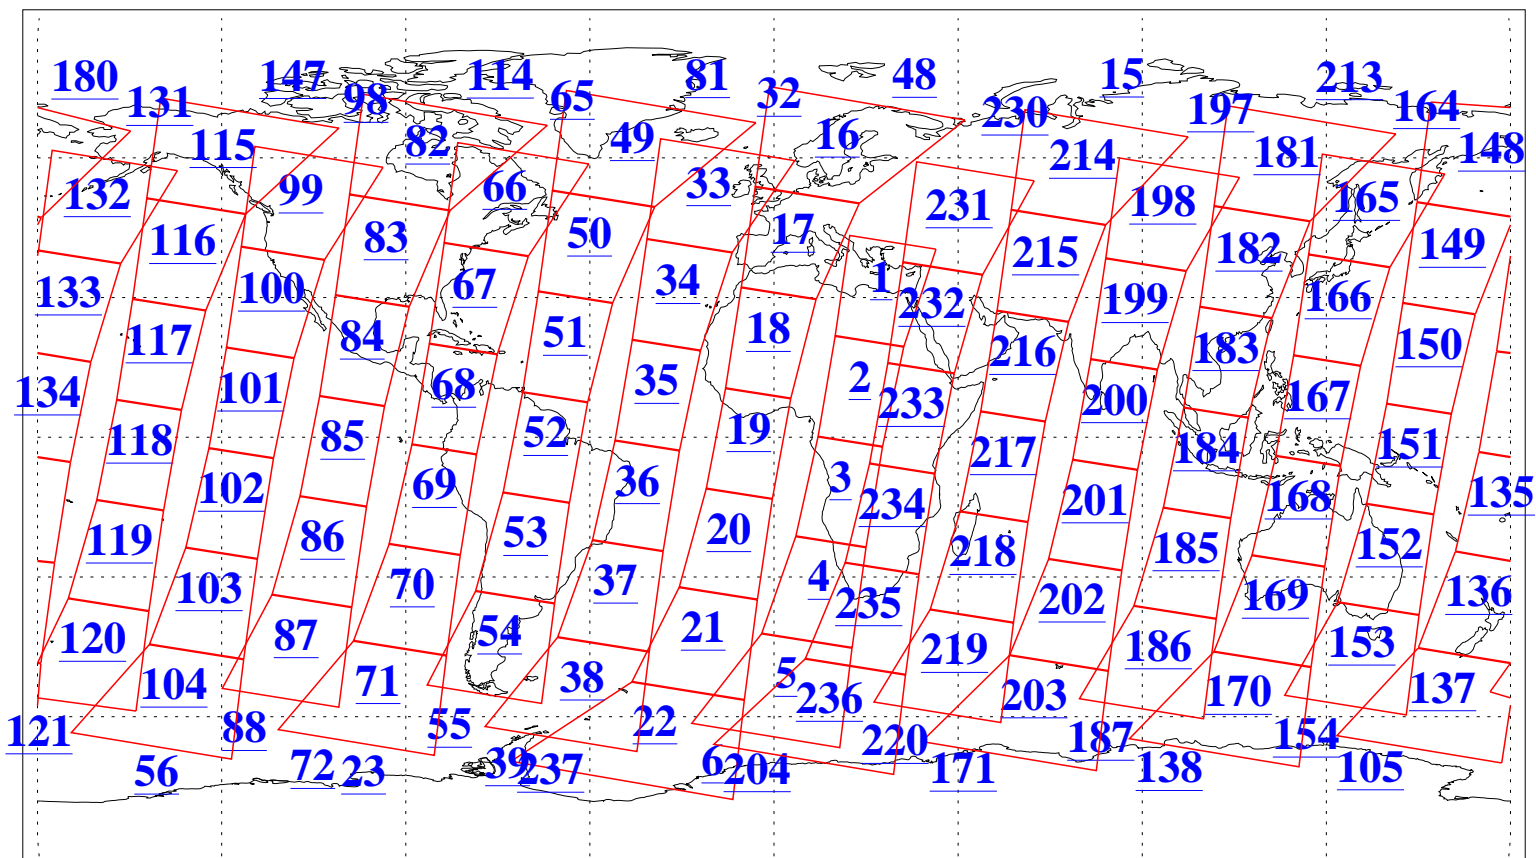

L1B Availability
AMSU Granules: 240
HSB Granules: 0
AIRS Granules: 240

28 Feb 2006
DoY 59
Aqua Day 1396
Granules: 1 to 120

Granules: 121 to 240

Legend: AMSU Available, HSB Available, AIRS Available

L1B Availability
AMSU Granules: 240
HSB Granules: 0
AIRS Granules: 240

28 Feb 2006
DoY 59
Aqua Day 1396
Ascending Granules

Descending Granules

Legend: AMSU Available, HSB Available, AIRS Available

L1B Availability
AMSU Granules: 240
HSB Granules: 0
AIRS Granules: 240

28 Feb 2006
DoY 59
Aqua Day 1396

Northern Hemisphere Granules