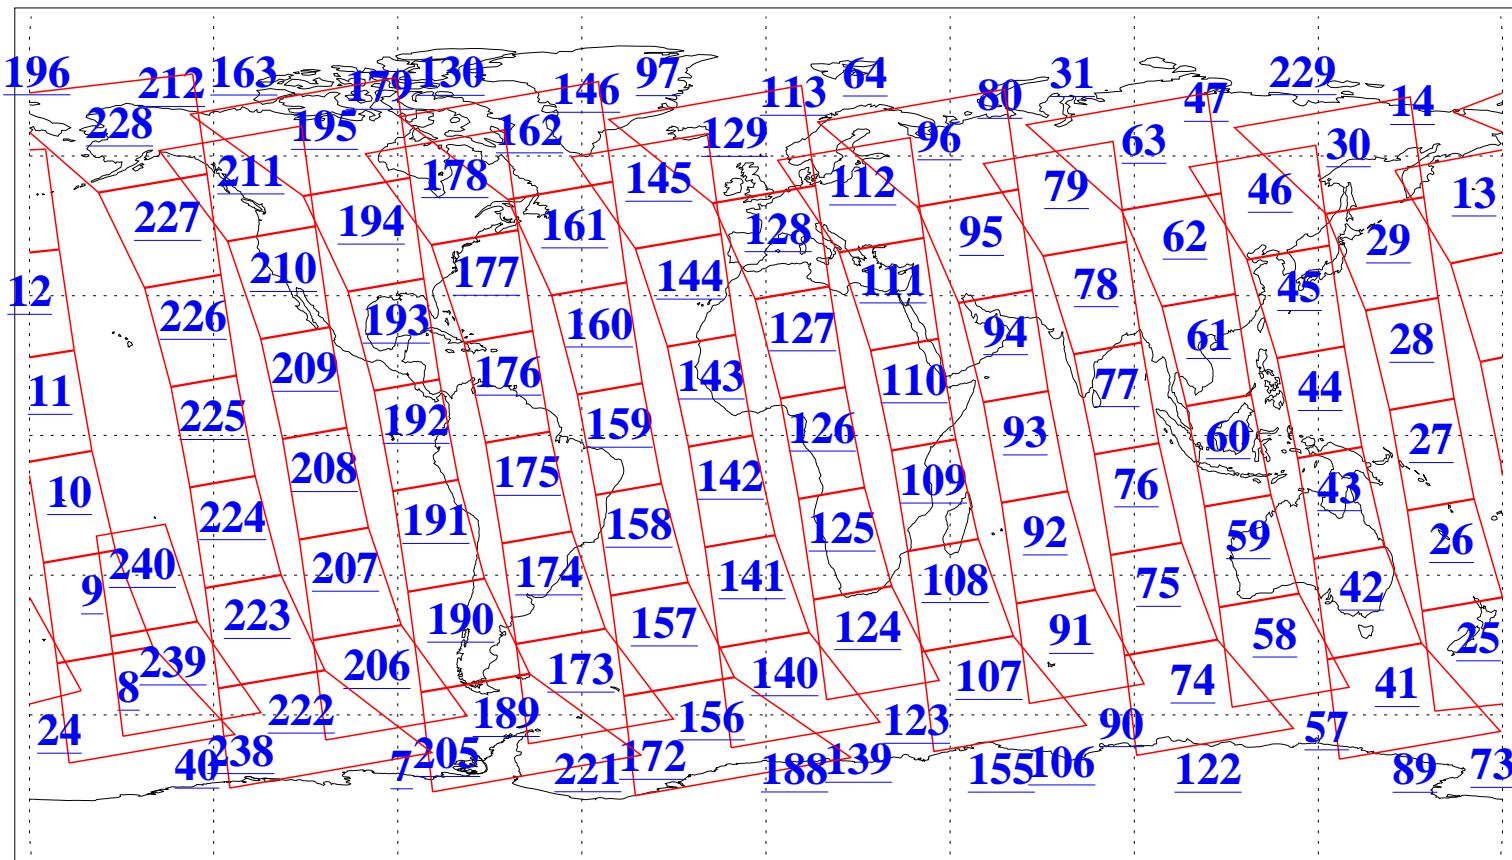

L1B Availability
AMSU Granules: 240
HSB Granules: 0
AIRS Granules: 240

28 Feb 2006
DoY 59
Aqua Day 1396
Granules: 1 to 120

Granules: 121 to 240

Legend: AMSU Available, HSB Available, AIRS Available

L1B Availability
AMSU Granules: 240
HSB Granules: 0
AIRS Granules: 240

28 Feb 2006
DoY 59
Aqua Day 1396
Ascending Granules

Descending Granules

Legend: AMSU Available, HSB Available, AIRS Available

L1B Availability
AMSU Granules: 240
HSB Granules: 0
AIRS Granules: 240

28 Feb 2006
DoY 59
Aqua Day 1396

Northern Hemisphere Granules