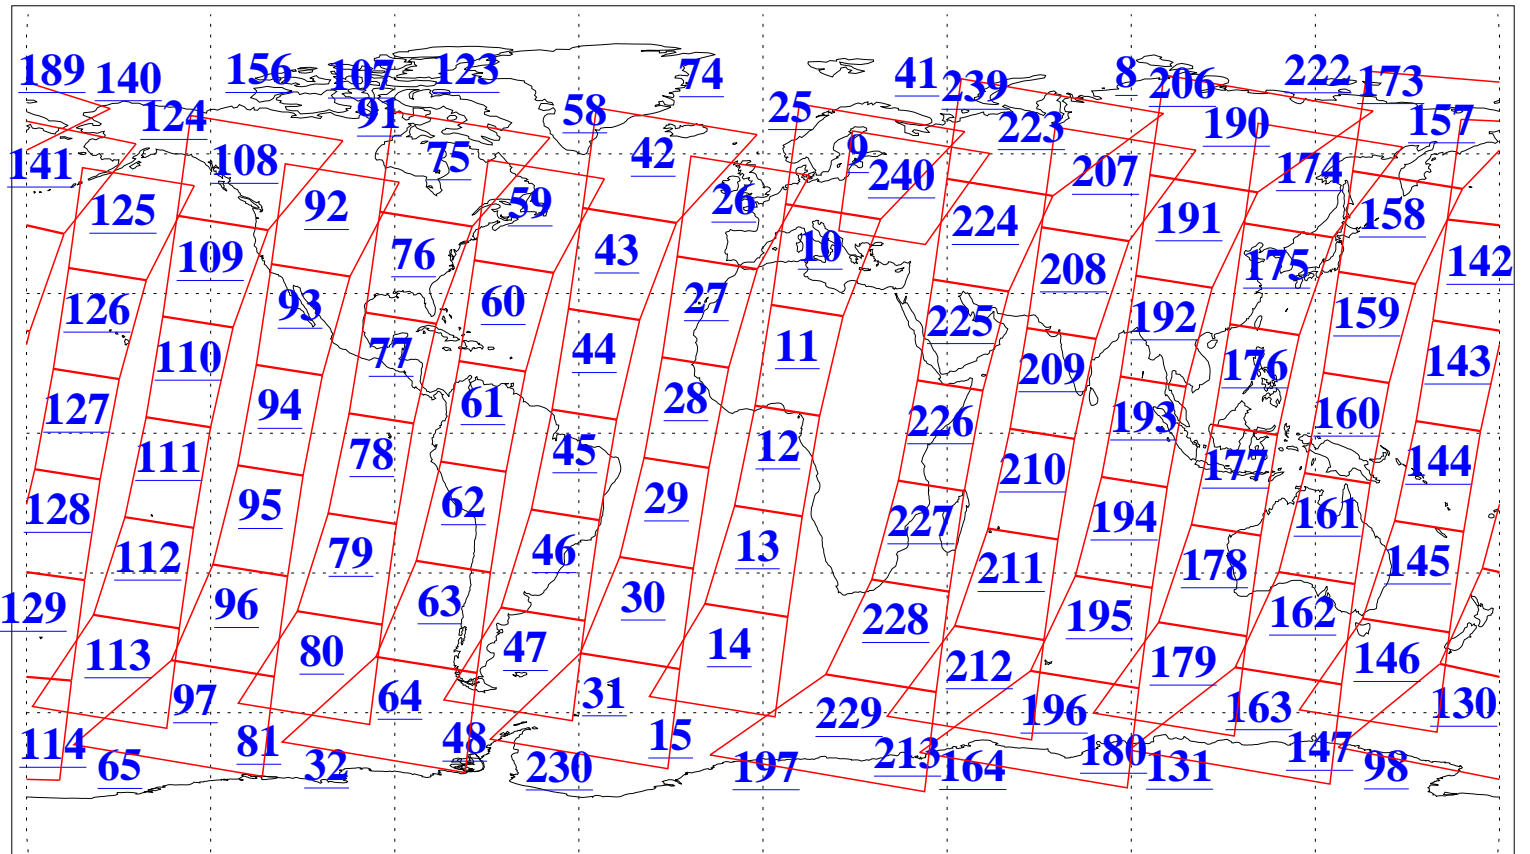

L1B Availability  
AMSU Granules: 240  
HSB Granules: 0  
AIRS Granules: 240

27 Feb 2006  
DoY 58  
Aqua Day 1395  
Granules: 1 to 120

Granules: 121 to 240

Legend: AMSU Available, HSB Available, AIRS Available

L1B Availability  
AMSU Granules: 240  
HSB Granules: 0  
AIRS Granules: 240

27 Feb 2006  
DoY 58  
Aqua Day 1395  
Ascending Granules

Descending Granules

Legend: AMSU Available, HSB Available, AIRS Available

L1B Availability  
 AMSU Granules: 240  
 HSB Granules: 0  
 AIRS Granules: 240

27 Feb 2006  
 DoY 58  
 Aqua Day 1395

Northern Hemisphere Granules

Southern Hemisphere Granules

Legend: AMSU Available, HSB Available, AIRS Available