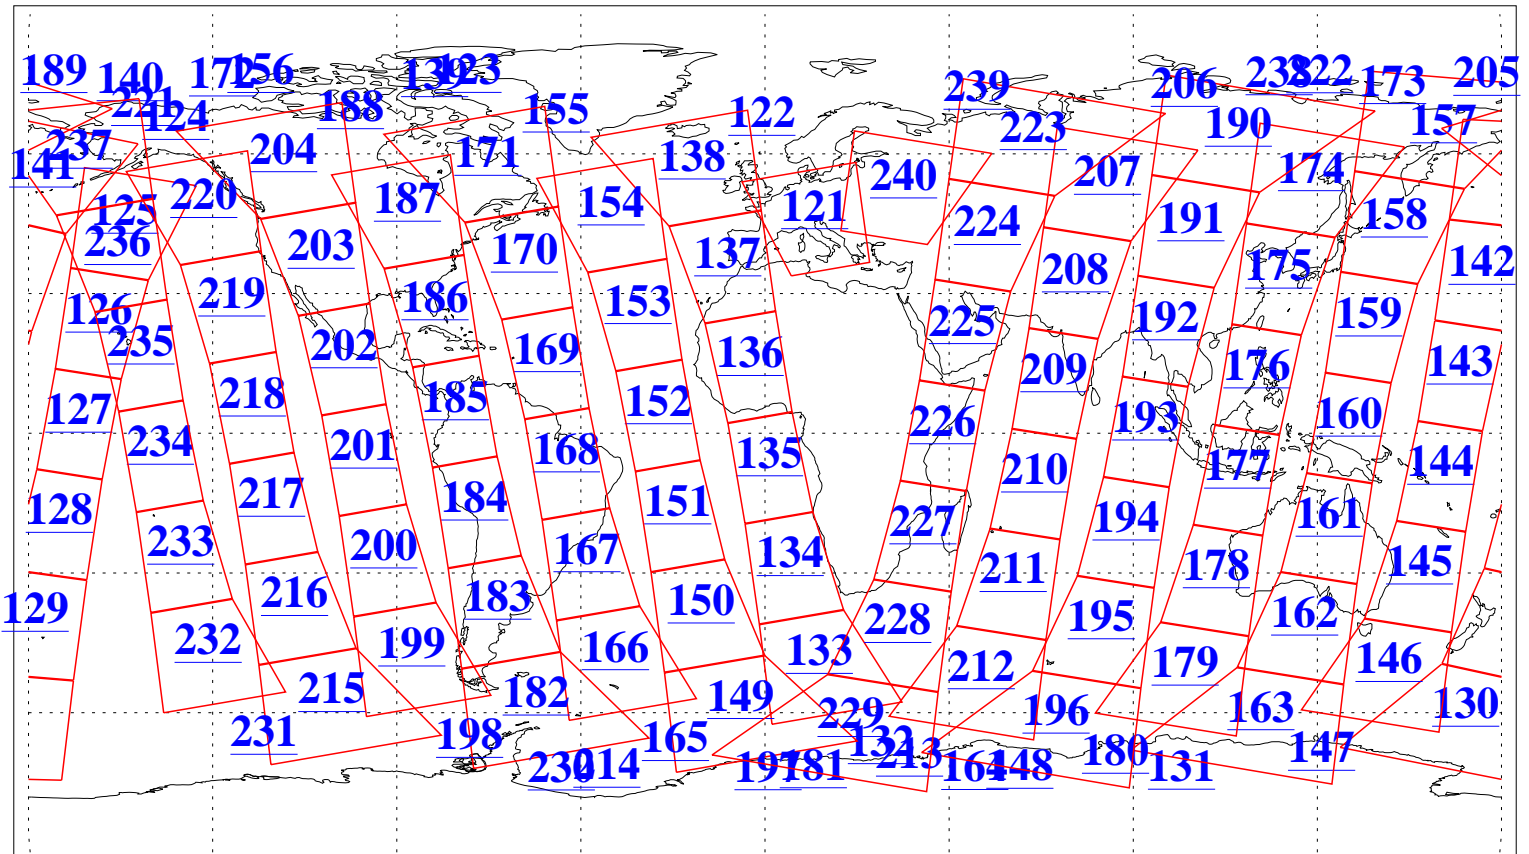

L1B Availability  
AMSU Granules: 240  
HSB Granules: 0  
AIRS Granules: 240

27 Feb 2006  
DoY 58  
Aqua Day 1395  
Granules: 1 to 120

Granules: 121 to 240

Legend: AMSU Available, HSB Available, AIRS Available

L1B Availability  
AMSU Granules: 240  
HSB Granules: 0  
AIRS Granules: 240

27 Feb 2006  
DoY 58  
Aqua Day 1395  
Ascending Granules

Descending Granules

Legend: AMSU Available, HSB Available, AIRS Available

L1B Availability  
 AMSU Granules: 240  
 HSB Granules: 0  
 AIRS Granules: 240

27 Feb 2006  
 DoY 58  
 Aqua Day 1395

Northern Hemisphere Granules

Southern Hemisphere Granules

Legend: AMSU Available, HSB Available, AIRS Available