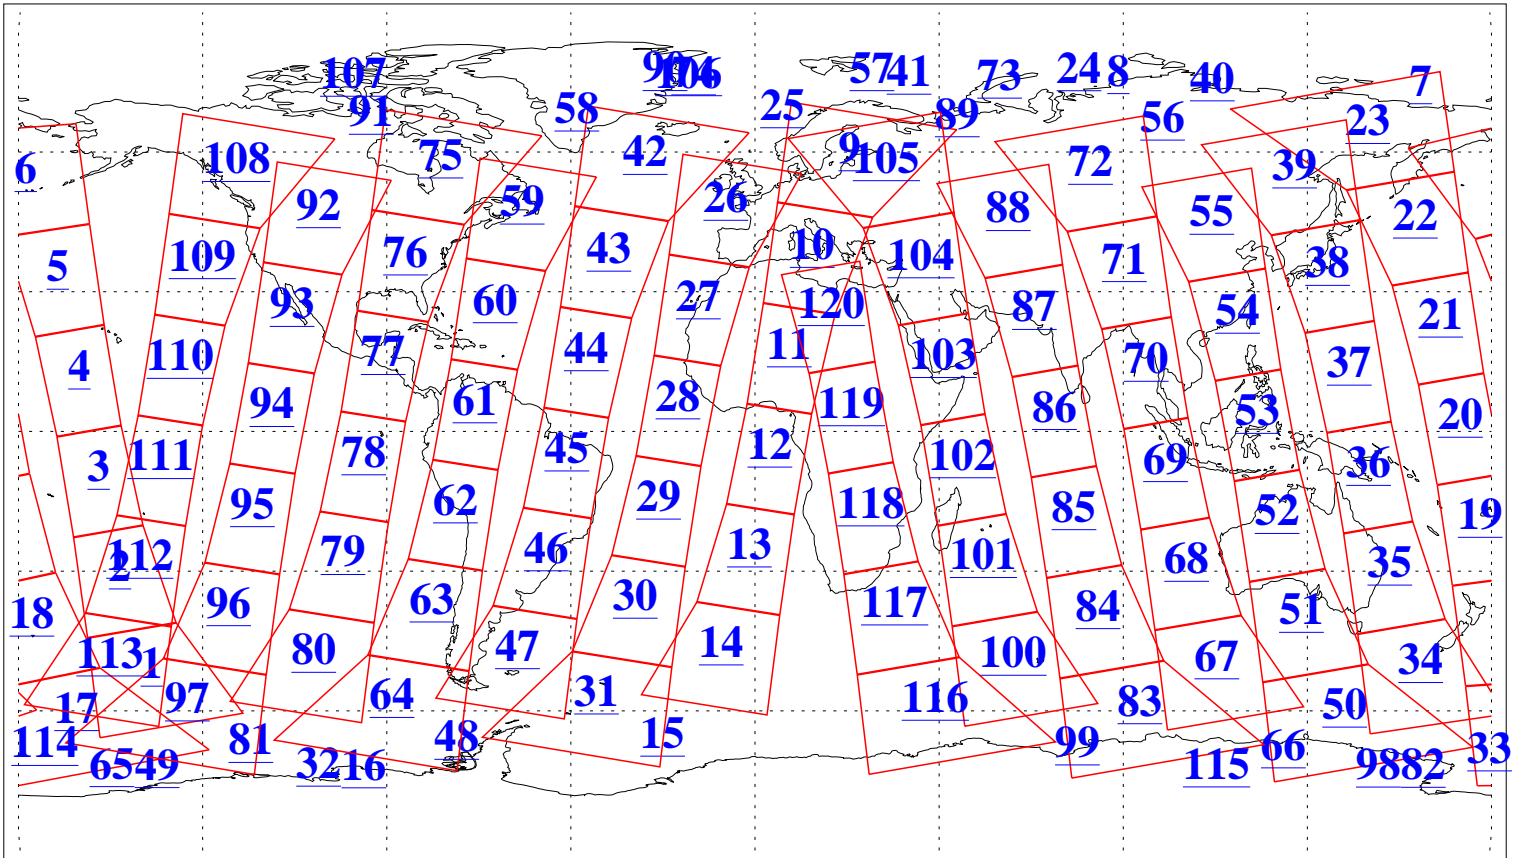

L1B Availability  
AMSU Granules: 240  
HSB Granules: 0  
AIRS Granules: 240

27 Feb 2006  
DoY 58  
Aqua Day 1395  
Granules: 1 to 120

Granules: 121 to 240

Legend: AMSU Available, HSB Available, AIRS Available

L1B Availability  
AMSU Granules: 240  
HSB Granules: 0  
AIRS Granules: 240

27 Feb 2006  
DoY 58  
Aqua Day 1395  
Ascending Granules

Descending Granules

Legend: AMSU Available, HSB Available, AIRS Available

L1B Availability  
 AMSU Granules: 240  
 HSB Granules: 0  
 AIRS Granules: 240

27 Feb 2006  
 DoY 58  
 Aqua Day 1395

Northern Hemisphere Granules

Southern Hemisphere Granules

Legend: AMSU Available, HSB Available, AIRS Available