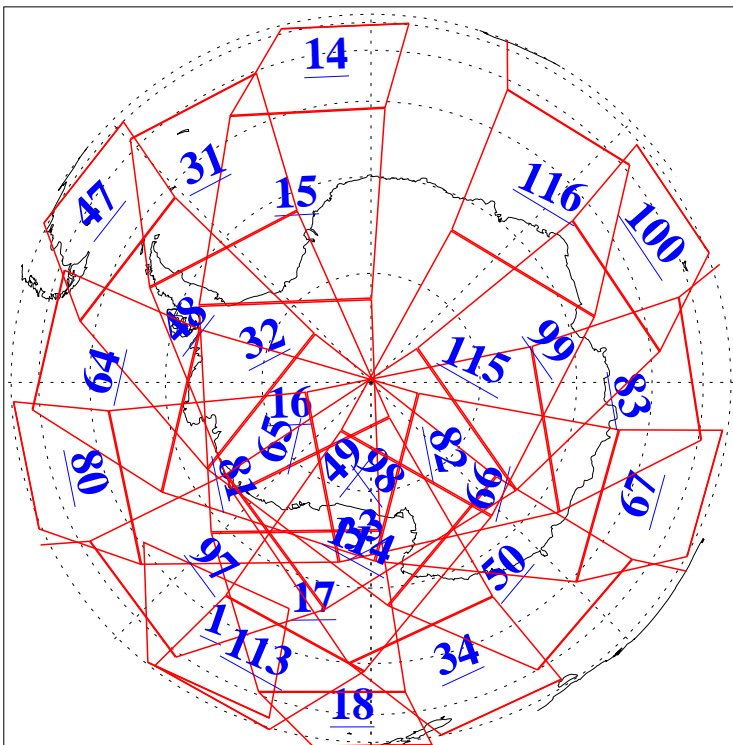

L1B Availability  
AMSU Granules: 240  
HSB Granules: 0  
AIRS Granules: 240

27 Feb 2006  
DoY 58  
Aqua Day 1395  
Granules: 1 to 120

Granules: 121 to 240

Legend: AMSU Available, HSB Available, AIRS Available

L1B Availability  
AMSU Granules: 240  
HSB Granules: 0  
AIRS Granules: 240

27 Feb 2006  
DoY 58  
Aqua Day 1395  
Ascending Granules

Descending Granules

Legend: AMSU Available, HSB Available, AIRS Available

L1B Availability  
 AMSU Granules: 240  
 HSB Granules: 0  
 AIRS Granules: 240

27 Feb 2006  
 DoY 58  
 Aqua Day 1395

Northern Hemisphere Granules

Southern Hemisphere Granules

Legend: AMSU Available, HSB Available, AIRS Available