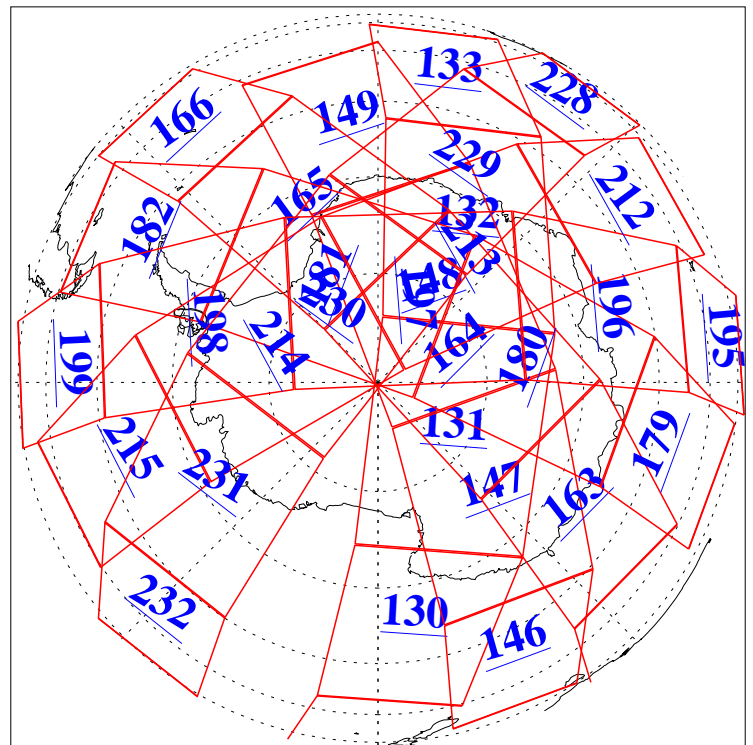

L1B Availability  
AMSU Granules: 240  
HSB Granules: 0  
AIRS Granules: 240

27 Feb 2006  
DoY 58  
Aqua Day 1395  
Granules: 1 to 120

Granules: 121 to 240

Legend: AMSU Available, HSB Available, AIRS Available

L1B Availability  
AMSU Granules: 240  
HSB Granules: 0  
AIRS Granules: 240

27 Feb 2006  
DoY 58  
Aqua Day 1395  
Ascending Granules

Descending Granules

Legend: AMSU Available, HSB Available, AIRS Available

L1B Availability  
 AMSU Granules: 240  
 HSB Granules: 0  
 AIRS Granules: 240

27 Feb 2006  
 DoY 58  
 Aqua Day 1395

Northern Hemisphere Granules

Southern Hemisphere Granules

Legend: AMSU Available, HSB Available, AIRS Available