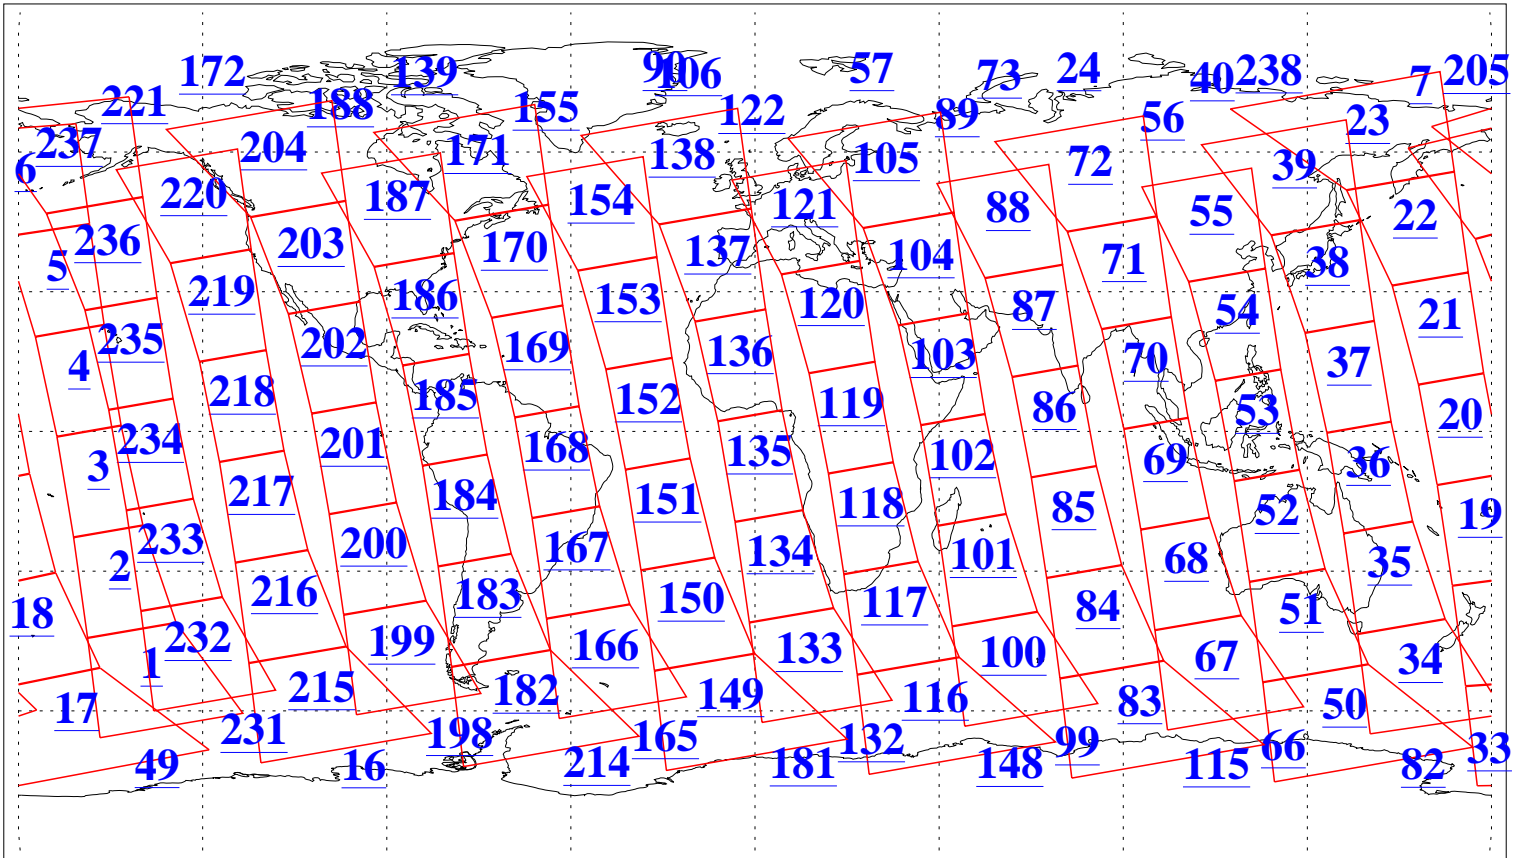

L1B Availability  
AMSU Granules: 240  
HSB Granules: 0  
AIRS Granules: 240

27 Feb 2006  
DoY 58  
Aqua Day 1395  
Granules: 1 to 120

Granules: 121 to 240

Legend: AMSU Available, HSB Available, AIRS Available

L1B Availability  
AMSU Granules: 240  
HSB Granules: 0  
AIRS Granules: 240

27 Feb 2006  
DoY 58  
Aqua Day 1395  
Ascending Granules

Descending Granules

Legend: AMSU Available, HSB Available, AIRS Available

L1B Availability  
 AMSU Granules: 240  
 HSB Granules: 0  
 AIRS Granules: 240

27 Feb 2006  
 DoY 58  
 Aqua Day 1395

Northern Hemisphere Granules

Southern Hemisphere Granules

Legend: AMSU Available, HSB Available, AIRS Available