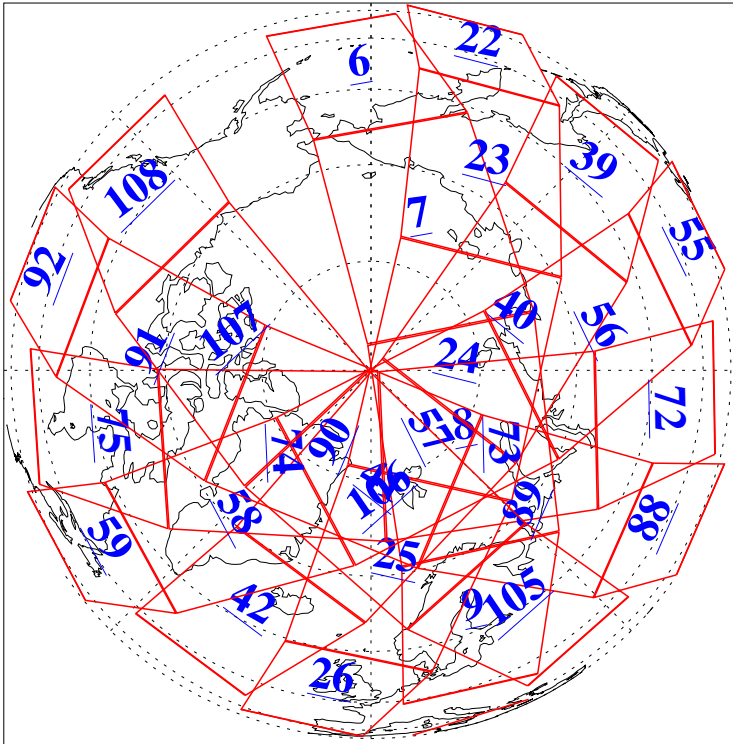

L1B Availability  
AMSU Granules: 240  
HSB Granules: 0  
AIRS Granules: 240

27 Feb 2006  
DoY 58  
Aqua Day 1395  
Granules: 1 to 120

Granules: 121 to 240

Legend: AMSU Available, HSB Available, AIRS Available

L1B Availability  
AMSU Granules: 240  
HSB Granules: 0  
AIRS Granules: 240

27 Feb 2006  
DoY 58  
Aqua Day 1395  
Ascending Granules

Descending Granules

Legend: AMSU Available, HSB Available, AIRS Available

L1B Availability  
 AMSU Granules: 240  
 HSB Granules: 0  
 AIRS Granules: 240

27 Feb 2006  
 DoY 58  
 Aqua Day 1395

Northern Hemisphere Granules

Southern Hemisphere Granules

Legend: AMSU Available, HSB Available, AIRS Available