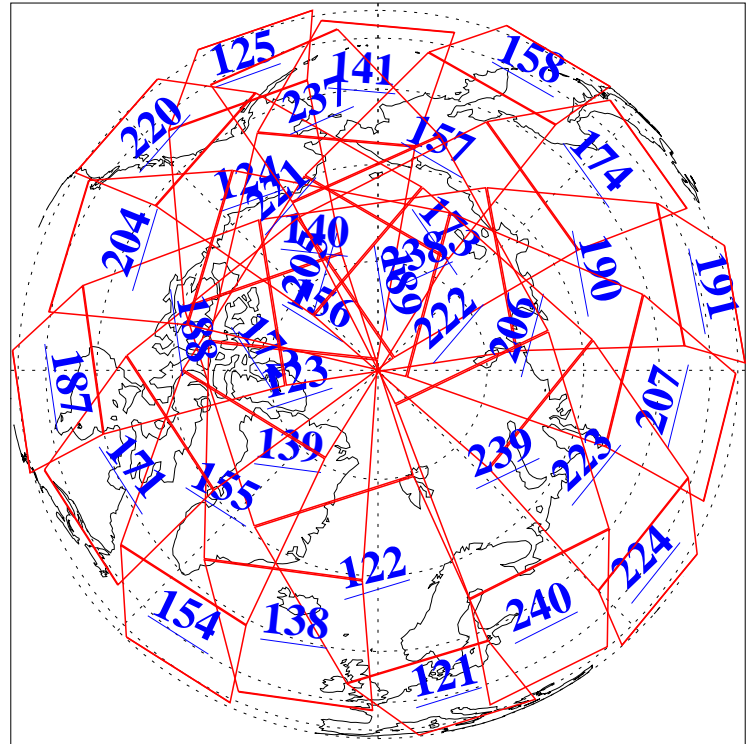

L1B Availability  
AMSU Granules: 240  
HSB Granules: 0  
AIRS Granules: 240

27 Feb 2006  
DoY 58  
Aqua Day 1395  
Granules: 1 to 120

Granules: 121 to 240

Legend: AMSU Available, HSB Available, AIRS Available

L1B Availability  
AMSU Granules: 240  
HSB Granules: 0  
AIRS Granules: 240

27 Feb 2006  
DoY 58  
Aqua Day 1395  
Ascending Granules

Descending Granules

Legend: AMSU Available, HSB Available, AIRS Available

L1B Availability  
 AMSU Granules: 240  
 HSB Granules: 0  
 AIRS Granules: 240

27 Feb 2006  
 DoY 58  
 Aqua Day 1395

Northern Hemisphere Granules

Southern Hemisphere Granules

Legend: AMSU Available, HSB Available, AIRS Available