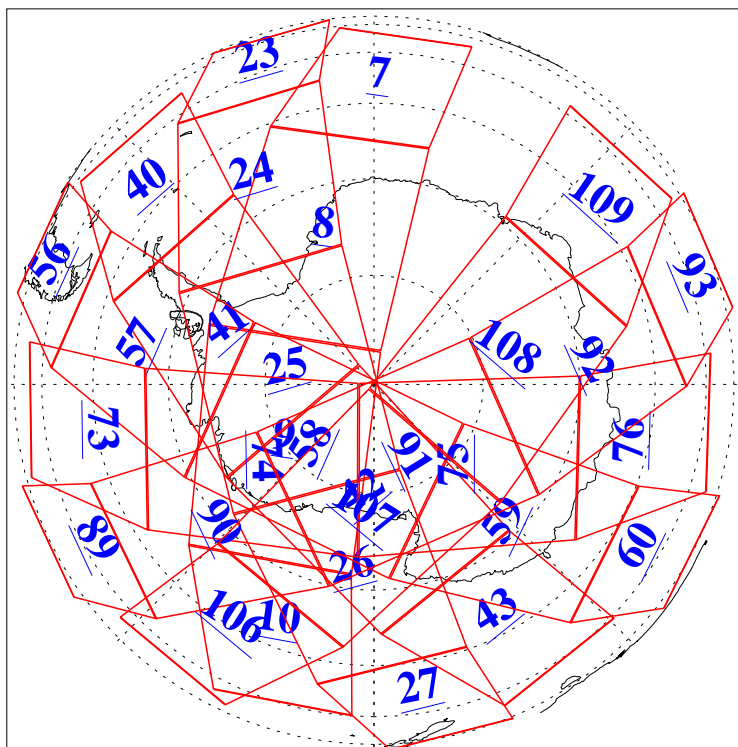

L1B Availability
AMSU Granules: 240
HSB Granules: 0
AIRS Granules: 240

26 Feb 2006
DoY 57
Aqua Day 1394
Granules: 1 to 120

Granules: 121 to 240

Legend: AMSU Available, HSB Available, AIRS Available

L1B Availability
AMSU Granules: 240
HSB Granules: 0
AIRS Granules: 240

26 Feb 2006
DoY 57
Aqua Day 1394
Ascending Granules

Descending Granules

Legend: AMSU Available, HSB Available, AIRS Available

L1B Availability
 AMSU Granules: 240
 HSB Granules: 0
 AIRS Granules: 240

26 Feb 2006
 DoY 57
 Aqua Day 1394

Northern Hemisphere Granules

Southern Hemisphere Granules

Legend: AMSU Available, HSB Available, AIRS Available