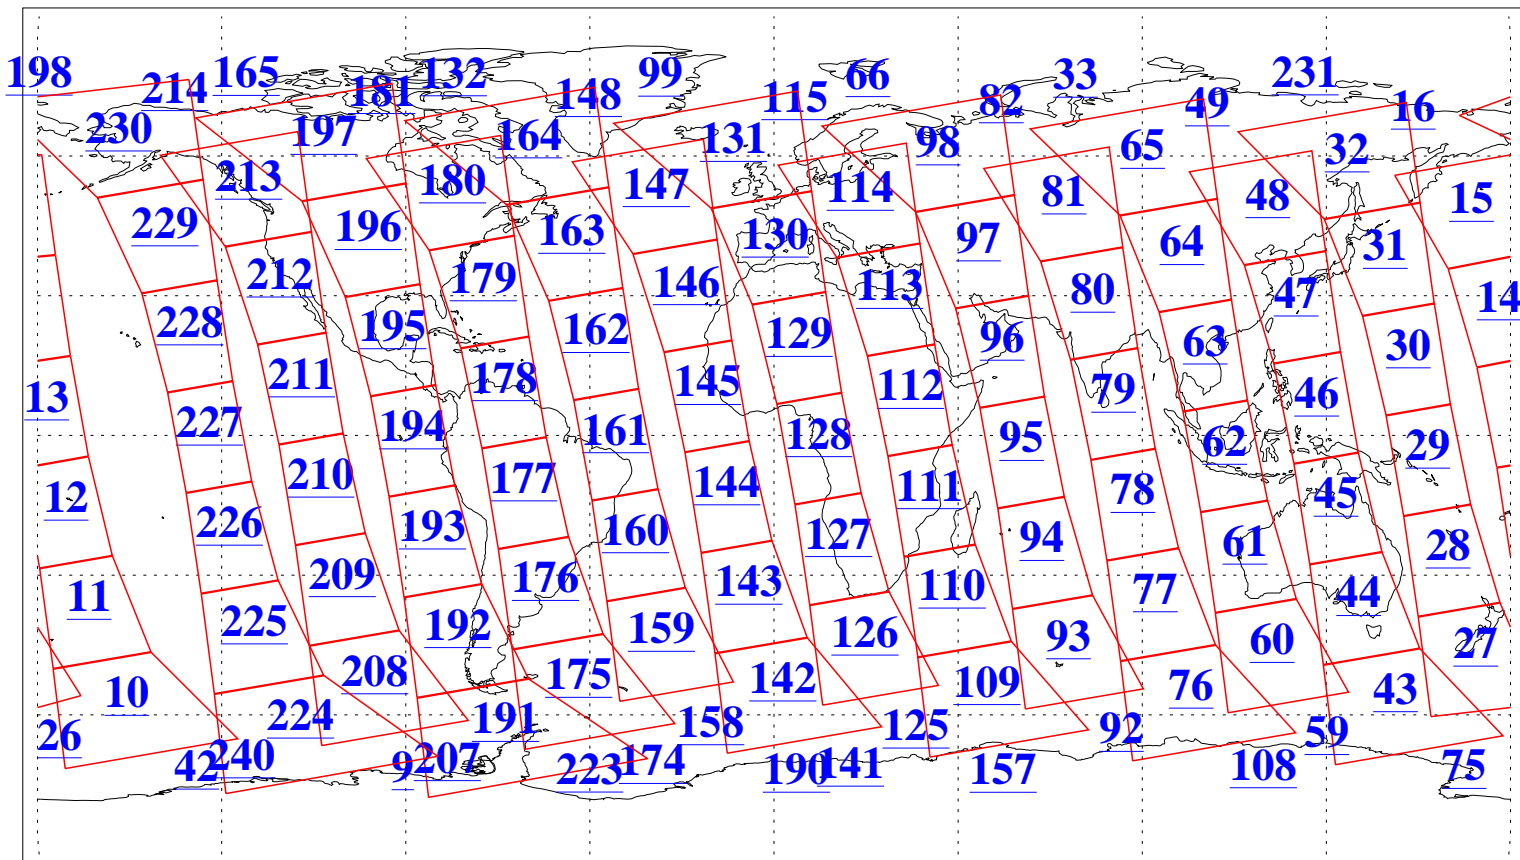

L1B Availability
AMSU Granules: 240
HSB Granules: 0
AIRS Granules: 240

26 Feb 2006
DoY 57
Aqua Day 1394
Granules: 1 to 120

Granules: 121 to 240

Legend: AMSU Available, HSB Available, AIRS Available

L1B Availability
AMSU Granules: 240
HSB Granules: 0
AIRS Granules: 240

26 Feb 2006
DoY 57
Aqua Day 1394
Ascending Granules

Descending Granules

Legend: AMSU Available, HSB Available, AIRS Available

L1B Availability
 AMSU Granules: 240
 HSB Granules: 0
 AIRS Granules: 240

26 Feb 2006
 DoY 57
 Aqua Day 1394

Northern Hemisphere Granules

Southern Hemisphere Granules

Legend: AMSU Available, HSB Available, AIRS Available