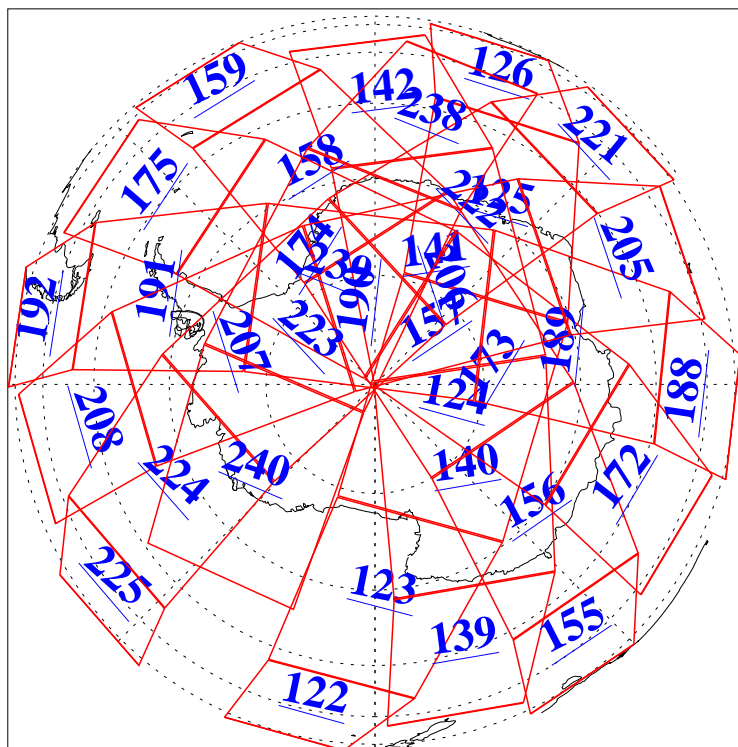

L1B Availability
AMSU Granules: 240
HSB Granules: 0
AIRS Granules: 240

26 Feb 2006
DoY 57
Aqua Day 1394
Granules: 1 to 120

Granules: 121 to 240

Legend: AMSU Available, HSB Available, AIRS Available

L1B Availability
AMSU Granules: 240
HSB Granules: 0
AIRS Granules: 240

26 Feb 2006
DoY 57
Aqua Day 1394
Ascending Granules

Descending Granules

Legend: AMSU Available, HSB Available, AIRS Available

L1B Availability
 AMSU Granules: 240
 HSB Granules: 0
 AIRS Granules: 240

26 Feb 2006
 DoY 57
 Aqua Day 1394

Northern Hemisphere Granules

Southern Hemisphere Granules

Legend: AMSU Available, HSB Available, AIRS Available