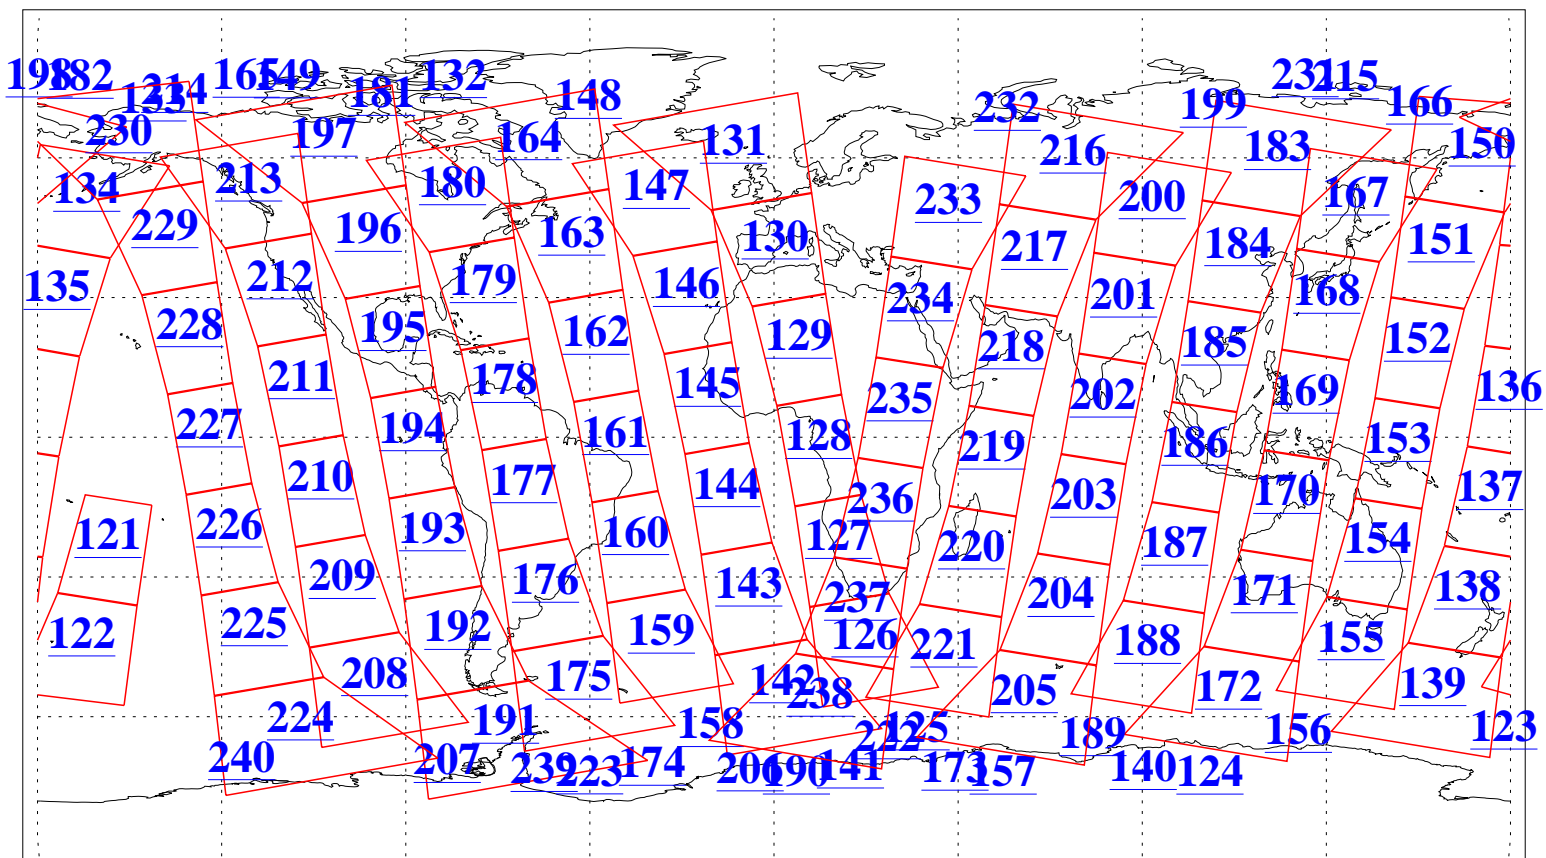

L1B Availability
AMSU Granules: 240
HSB Granules: 0
AIRS Granules: 240

26 Feb 2006
DoY 57
Aqua Day 1394
Granules: 1 to 120

Granules: 121 to 240

Legend: AMSU Available, HSB Available, AIRS Available

L1B Availability
AMSU Granules: 240
HSB Granules: 0
AIRS Granules: 240

26 Feb 2006
DoY 57
Aqua Day 1394
Ascending Granules

Descending Granules

Legend: AMSU Available, HSB Available, AIRS Available

L1B Availability
 AMSU Granules: 240
 HSB Granules: 0
 AIRS Granules: 240

26 Feb 2006
 DoY 57
 Aqua Day 1394