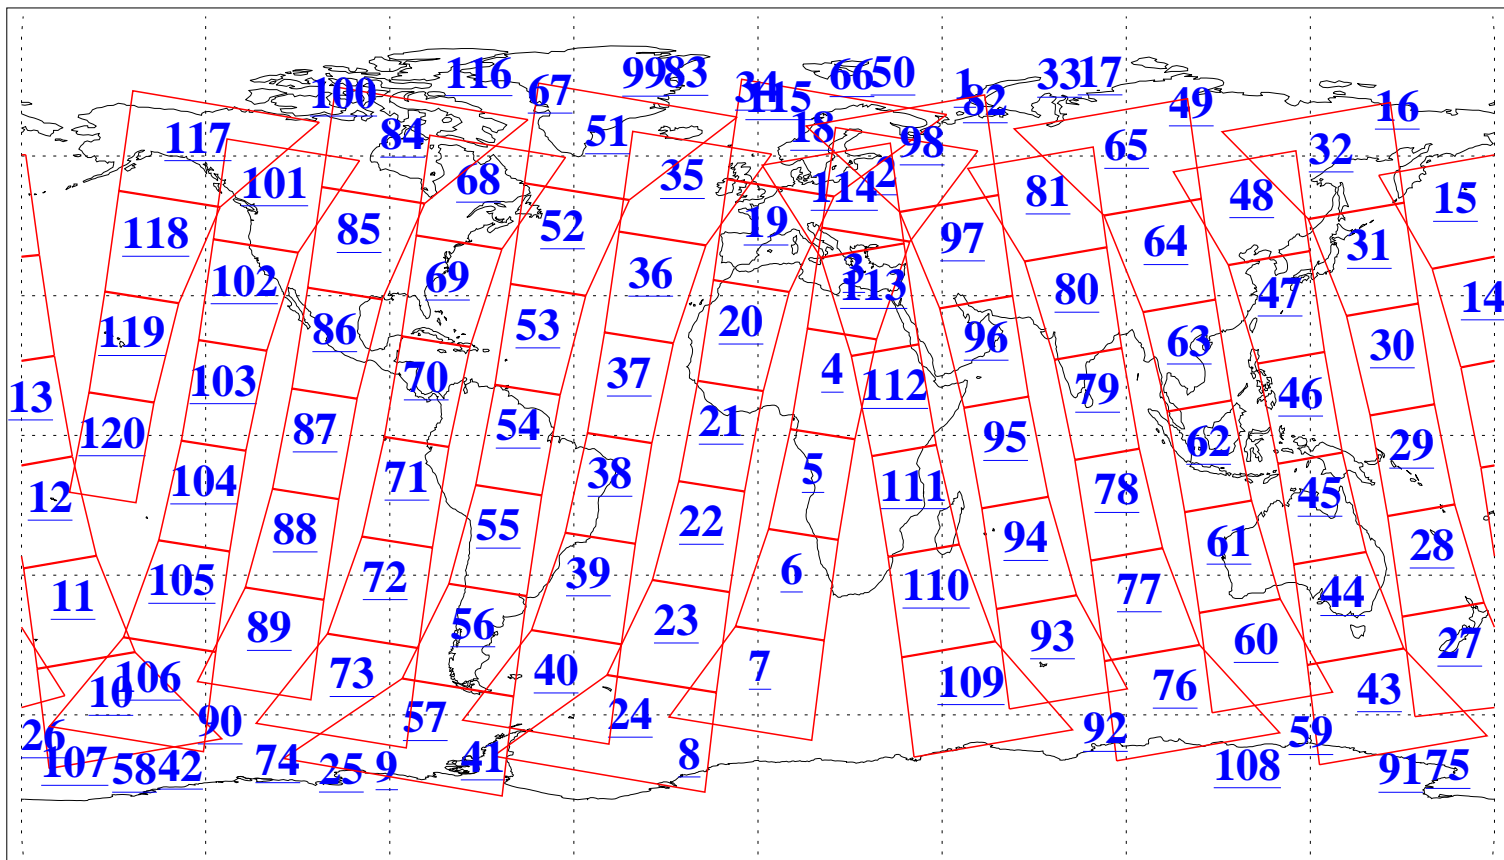

L1B Availability
AMSU Granules: 240
HSB Granules: 0
AIRS Granules: 240

26 Feb 2006
DoY 57
Aqua Day 1394
Granules: 1 to 120

Granules: 121 to 240

Legend: AMSU Available, HSB Available, AIRS Available

L1B Availability
AMSU Granules: 240
HSB Granules: 0
AIRS Granules: 240

26 Feb 2006
DoY 57
Aqua Day 1394
Ascending Granules

Descending Granules

Legend: AMSU Available, HSB Available, AIRS Available

L1B Availability
 AMSU Granules: 240
 HSB Granules: 0
 AIRS Granules: 240

26 Feb 2006
 DoY 57
 Aqua Day 1394

Northern Hemisphere Granules

Southern Hemisphere Granules

Legend: AMSU Available, HSB Available, AIRS Available