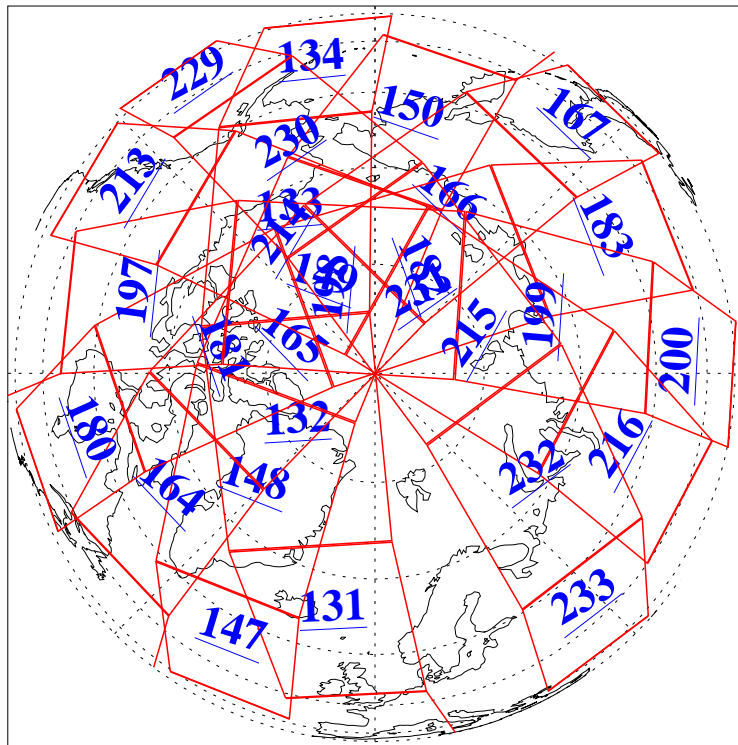

L1B Availability
AMSU Granules: 240
HSB Granules: 0
AIRS Granules: 240

26 Feb 2006
DoY 57
Aqua Day 1394
Granules: 1 to 120

Granules: 121 to 240

Legend: AMSU Available, HSB Available, AIRS Available

L1B Availability
AMSU Granules: 240
HSB Granules: 0
AIRS Granules: 240

26 Feb 2006
DoY 57
Aqua Day 1394
Ascending Granules

Descending Granules

Legend: AMSU Available, HSB Available, AIRS Available

L1B Availability
 AMSU Granules: 240
 HSB Granules: 0
 AIRS Granules: 240

26 Feb 2006
 DoY 57
 Aqua Day 1394

Northern Hemisphere Granules

Southern Hemisphere Granules

Legend: AMSU Available, HSB Available, AIRS Available