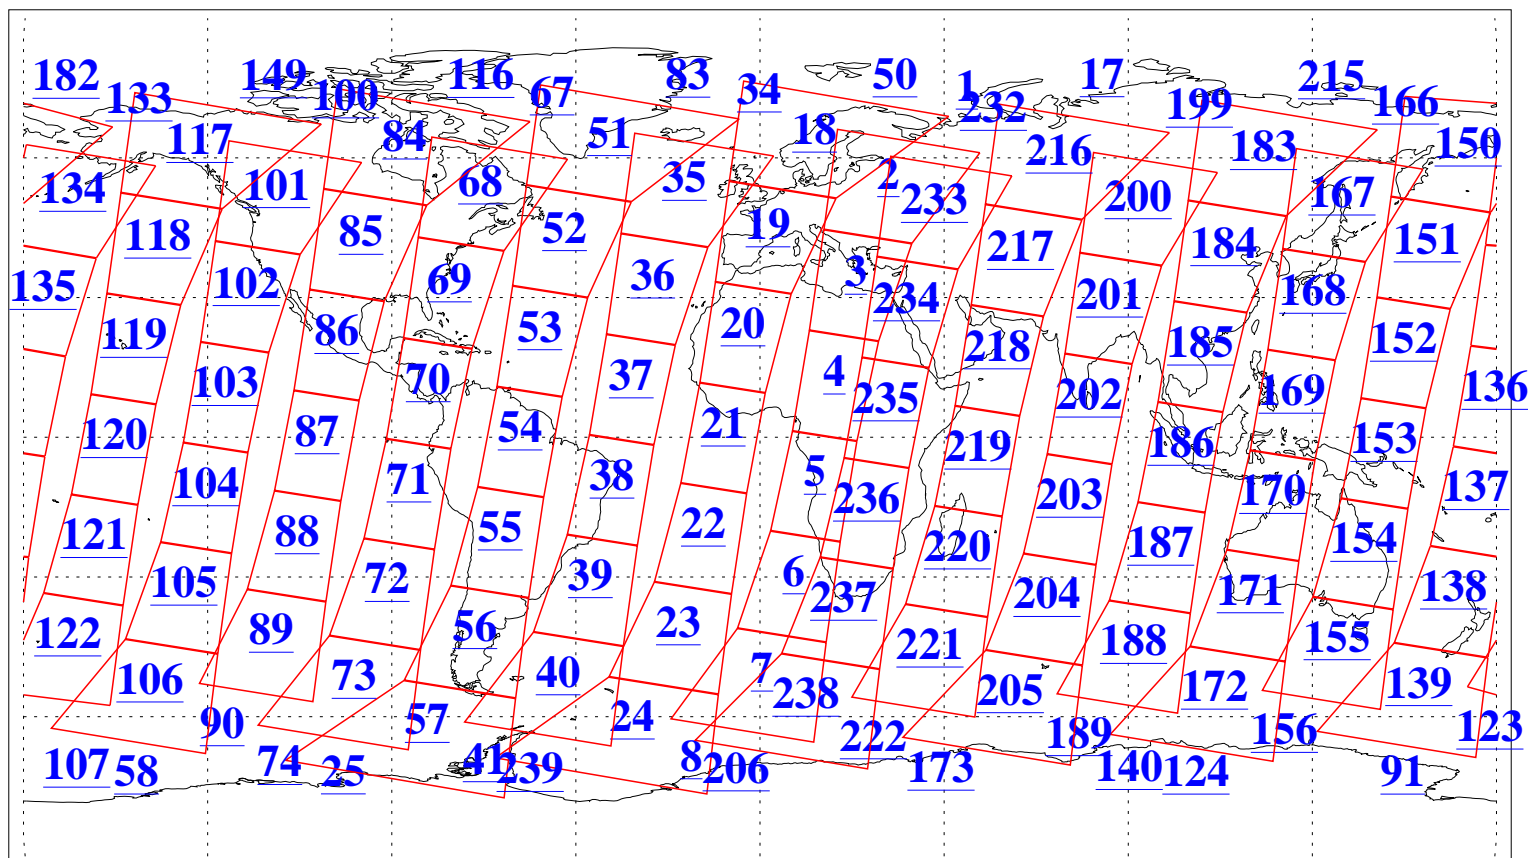

L1B Availability
AMSU Granules: 240
HSB Granules: 0
AIRS Granules: 240

26 Feb 2006
DoY 57
Aqua Day 1394
Granules: 1 to 120

Granules: 121 to 240

Legend: AMSU Available, HSB Available, AIRS Available

L1B Availability
AMSU Granules: 240
HSB Granules: 0
AIRS Granules: 240

26 Feb 2006
DoY 57
Aqua Day 1394
Ascending Granules

Descending Granules

Legend: AMSU Available, HSB Available, AIRS Available

L1B Availability
 AMSU Granules: 240
 HSB Granules: 0
 AIRS Granules: 240

26 Feb 2006
 DoY 57
 Aqua Day 1394

Northern Hemisphere Granules

Southern Hemisphere Granules

Legend: AMSU Available, HSB Available, AIRS Available