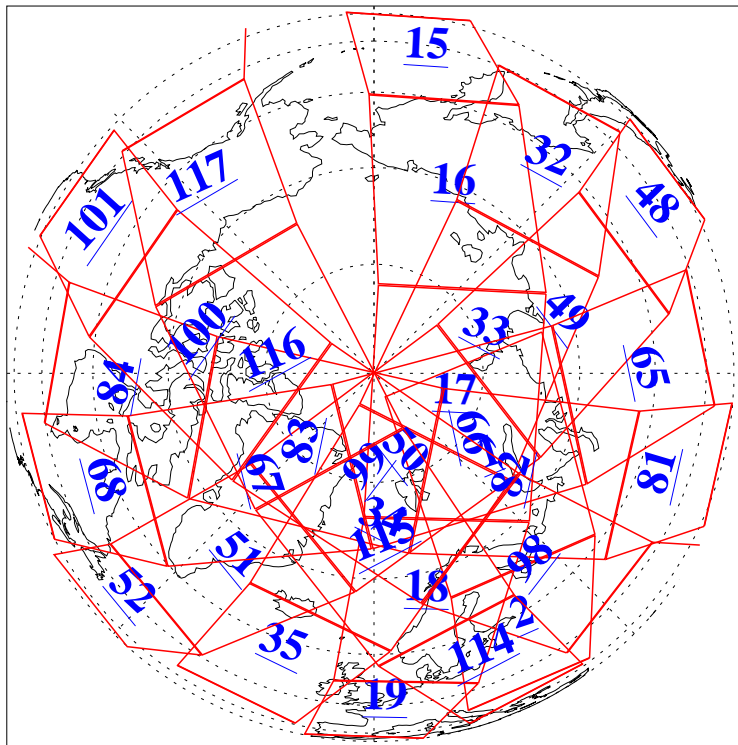

L1B Availability
AMSU Granules: 240
HSB Granules: 0
AIRS Granules: 240

26 Feb 2006
DoY 57
Aqua Day 1394
Granules: 1 to 120

Granules: 121 to 240

Legend: AMSU Available, HSB Available, AIRS Available

L1B Availability
AMSU Granules: 240
HSB Granules: 0
AIRS Granules: 240

26 Feb 2006
DoY 57
Aqua Day 1394
Ascending Granules

Descending Granules

Legend: AMSU Available, HSB Available, AIRS Available

L1B Availability
 AMSU Granules: 240
 HSB Granules: 0
 AIRS Granules: 240

26 Feb 2006
 DoY 57
 Aqua Day 1394

Northern Hemisphere Granules

Southern Hemisphere Granules

Legend: AMSU Available, HSB Available, AIRS Available