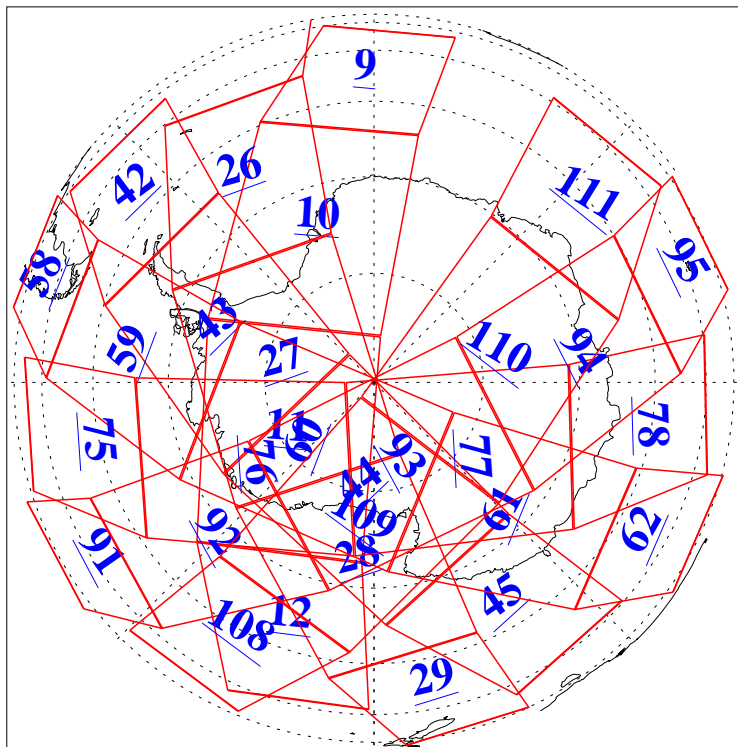

L1B Availability
AMSU Granules: 240
HSB Granules: 0
AIRS Granules: 240

24 Feb 2006
DoY 55
Aqua Day 1392
Granules: 1 to 120

Granules: 121 to 240

Legend: AMSU Available, HSB Available, AIRS Available

L1B Availability
AMSU Granules: 240
HSB Granules: 0
AIRS Granules: 240

24 Feb 2006
DoY 55
Aqua Day 1392

Ascending Granules

Descending Granules

Legend: AMSU Available, HSB Available, AIRS Available

L1B Availability
 AMSU Granules: 240
 HSB Granules: 0
 AIRS Granules: 240

24 Feb 2006
 DoY 55
 Aqua Day 1392

Northern Hemisphere Granules

Southern Hemisphere Granules

Legend: AMSU Available, **HSB Available**, **AIRS Available**