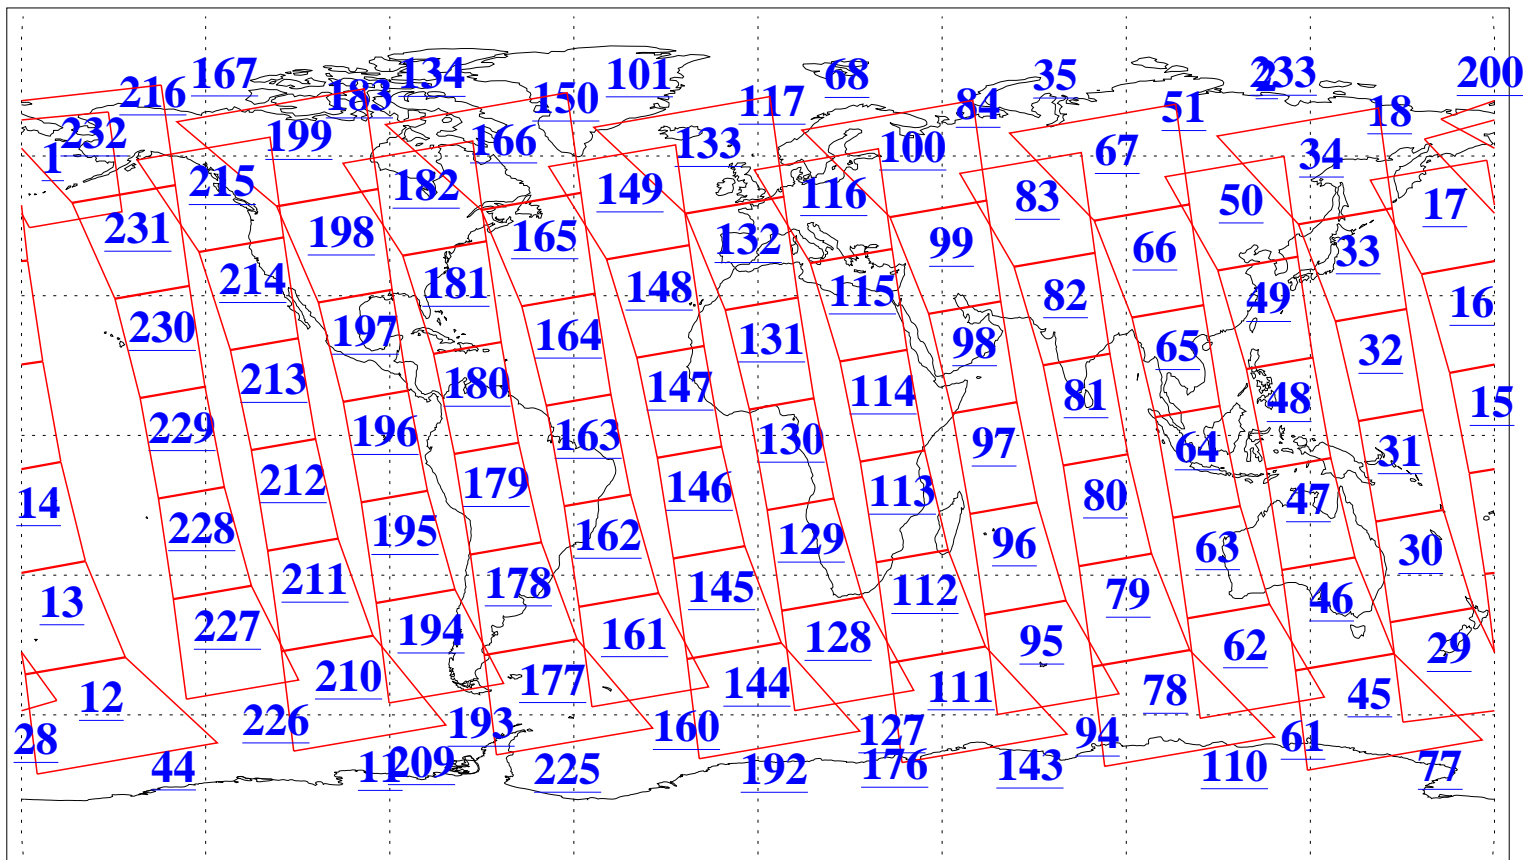

L1B Availability
AMSU Granules: 240
HSB Granules: 0
AIRS Granules: 240

24 Feb 2006
DoY 55
Aqua Day 1392
Granules: 1 to 120

Granules: 121 to 240

Legend: AMSU Available, HSB Available, AIRS Available

L1B Availability
AMSU Granules: 240
HSB Granules: 0
AIRS Granules: 240

24 Feb 2006
DoY 55
Aqua Day 1392

Ascending Granules

Descending Granules

Legend: AMSU Available, HSB Available, AIRS Available

L1B Availability
 AMSU Granules: 240
 HSB Granules: 0
 AIRS Granules: 240

24 Feb 2006
 DoY 55
 Aqua Day 1392

Northern Hemisphere Granules

Southern Hemisphere Granules

Legend: AMSU Available, **HSB Available**, **AIRS Available**