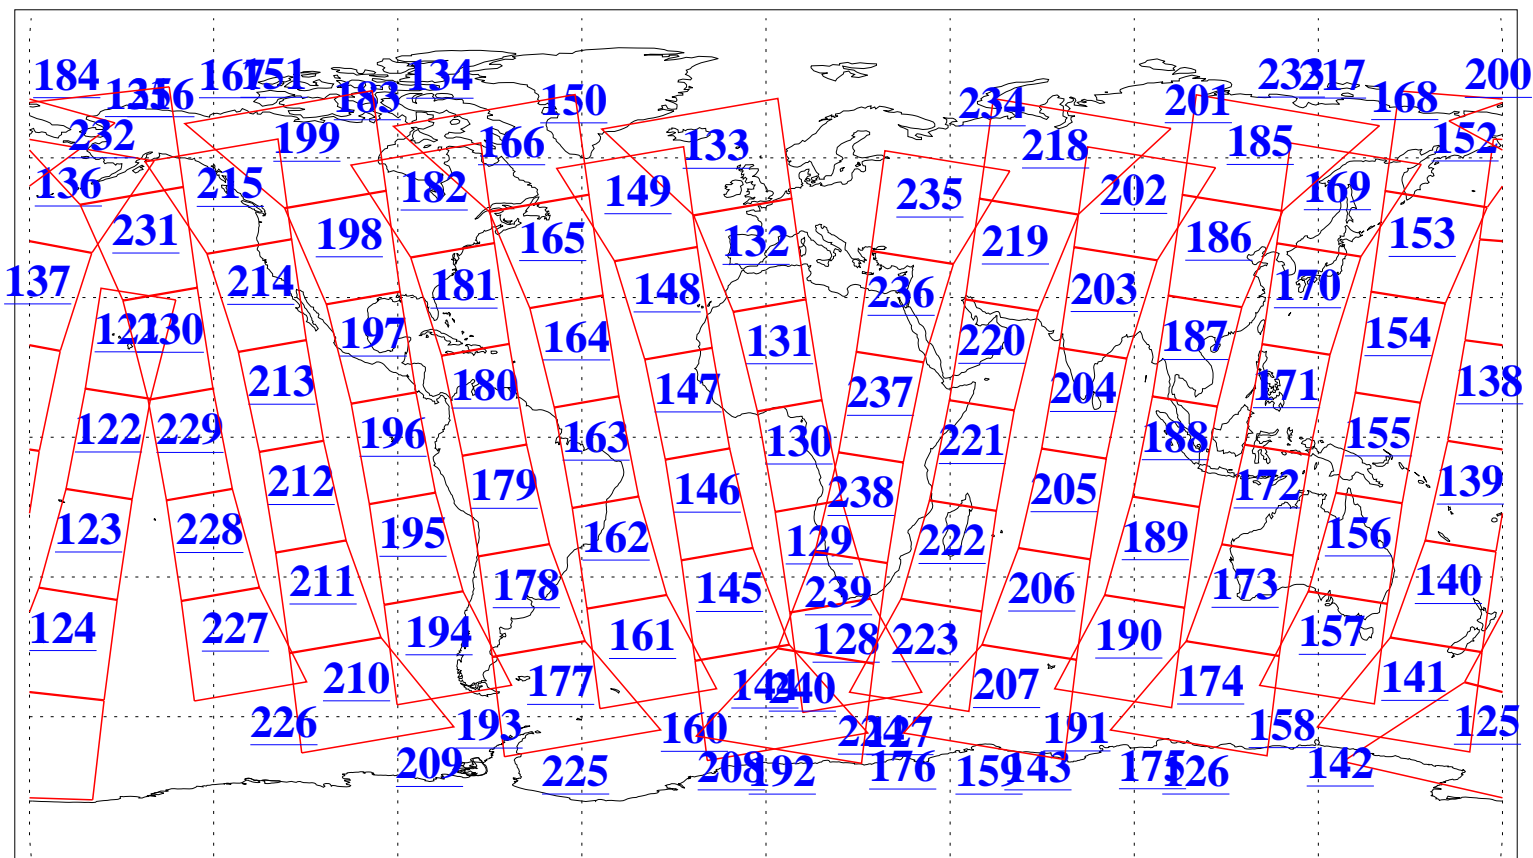

L1B Availability
AMSU Granules: 240
HSB Granules: 0
AIRS Granules: 240

24 Feb 2006
DoY 55
Aqua Day 1392
Granules: 1 to 120

Granules: 121 to 240

Legend: AMSU Available, HSB Available, AIRS Available

L1B Availability
AMSU Granules: 240
HSB Granules: 0
AIRS Granules: 240

24 Feb 2006
DoY 55
Aqua Day 1392

Ascending Granules

Descending Granules

Legend: AMSU Available, HSB Available, AIRS Available

L1B Availability
 AMSU Granules: 240
 HSB Granules: 0
 AIRS Granules: 240

24 Feb 2006
 DoY 55
 Aqua Day 1392

Northern Hemisphere Granules

Southern Hemisphere Granules

Legend: AMSU Available, **HSB Available**, **AIRS Available**