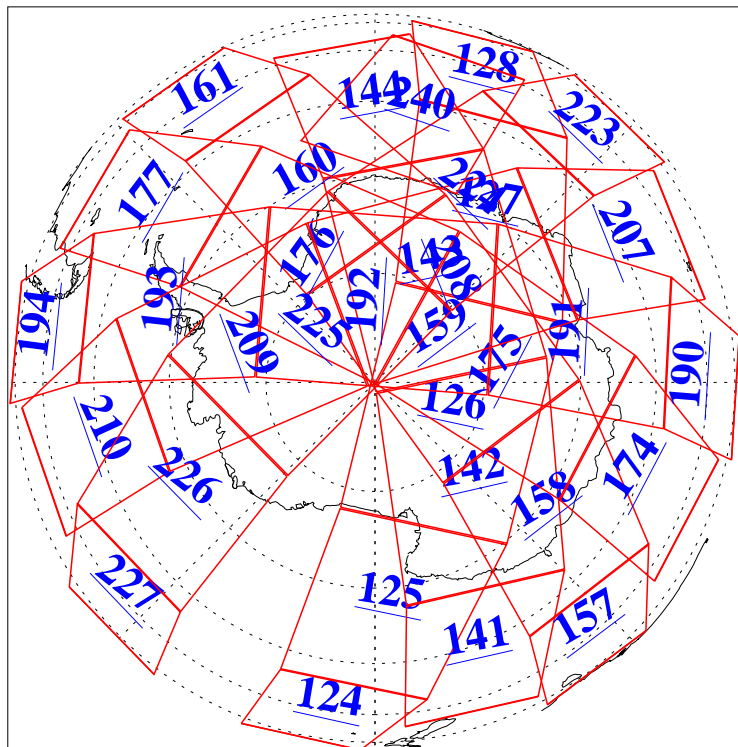

L1B Availability
AMSU Granules: 240
HSB Granules: 0
AIRS Granules: 240

24 Feb 2006
DoY 55
Aqua Day 1392
Granules: 1 to 120

Granules: 121 to 240

Legend: AMSU Available, HSB Available, AIRS Available

L1B Availability
AMSU Granules: 240
HSB Granules: 0
AIRS Granules: 240

24 Feb 2006
DoY 55
Aqua Day 1392

Ascending Granules

Descending Granules

Legend: AMSU Available, HSB Available, AIRS Available

L1B Availability
 AMSU Granules: 240
 HSB Granules: 0
 AIRS Granules: 240

24 Feb 2006
 DoY 55
 Aqua Day 1392

Northern Hemisphere Granules

Southern Hemisphere Granules

Legend: AMSU Available, **HSB Available**, **AIRS Available**