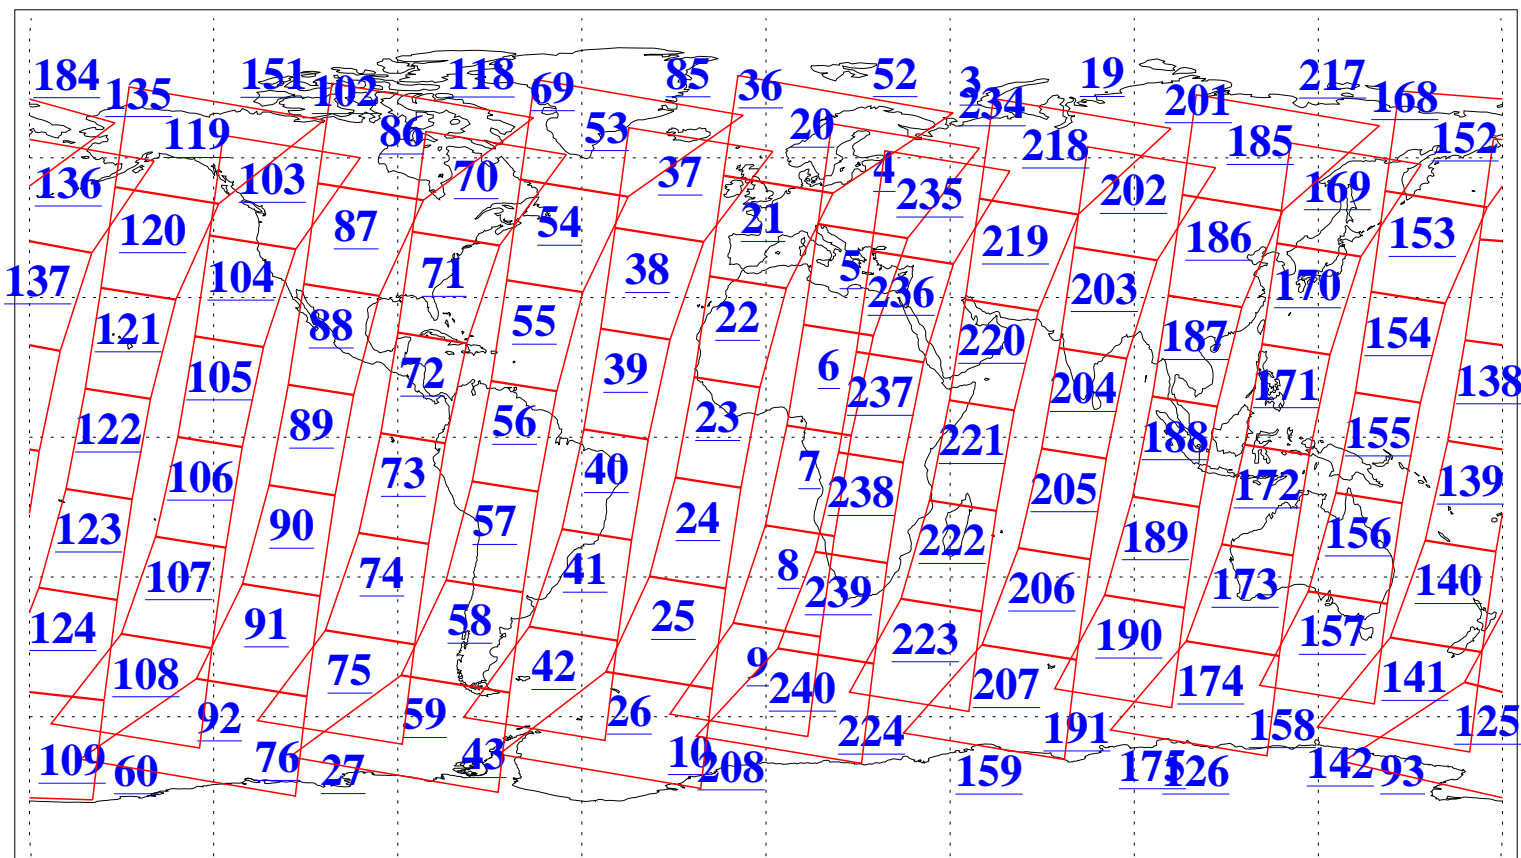

L1B Availability
AMSU Granules: 240
HSB Granules: 0
AIRS Granules: 240

24 Feb 2006
DoY 55
Aqua Day 1392
Granules: 1 to 120

Granules: 121 to 240

Legend: AMSU Available, HSB Available, AIRS Available

L1B Availability
AMSU Granules: 240
HSB Granules: 0
AIRS Granules: 240

24 Feb 2006
DoY 55
Aqua Day 1392

Ascending Granules

Descending Granules

Legend: AMSU Available, HSB Available, AIRS Available

L1B Availability
 AMSU Granules: 240
 HSB Granules: 0
 AIRS Granules: 240

24 Feb 2006
 DoY 55
 Aqua Day 1392

Northern Hemisphere Granules

Southern Hemisphere Granules

Legend: AMSU Available, **HSB Available**, **AIRS Available**