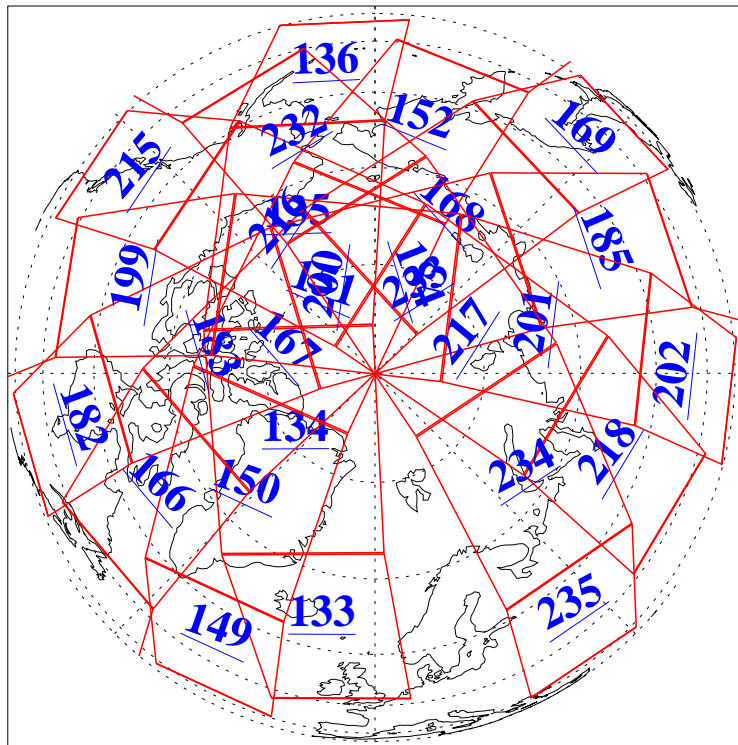

L1B Availability
AMSU Granules: 240
HSB Granules: 0
AIRS Granules: 240

24 Feb 2006
DoY 55
Aqua Day 1392
Granules: 1 to 120

Granules: 121 to 240

Legend: AMSU Available, HSB Available, AIRS Available

L1B Availability
AMSU Granules: 240
HSB Granules: 0
AIRS Granules: 240

24 Feb 2006
DoY 55
Aqua Day 1392

Ascending Granules

Descending Granules

Legend: AMSU Available, HSB Available, AIRS Available

L1B Availability
 AMSU Granules: 240
 HSB Granules: 0
 AIRS Granules: 240

24 Feb 2006
 DoY 55
 Aqua Day 1392

Northern Hemisphere Granules

Southern Hemisphere Granules

Legend: AMSU Available, **HSB Available**, **AIRS Available**