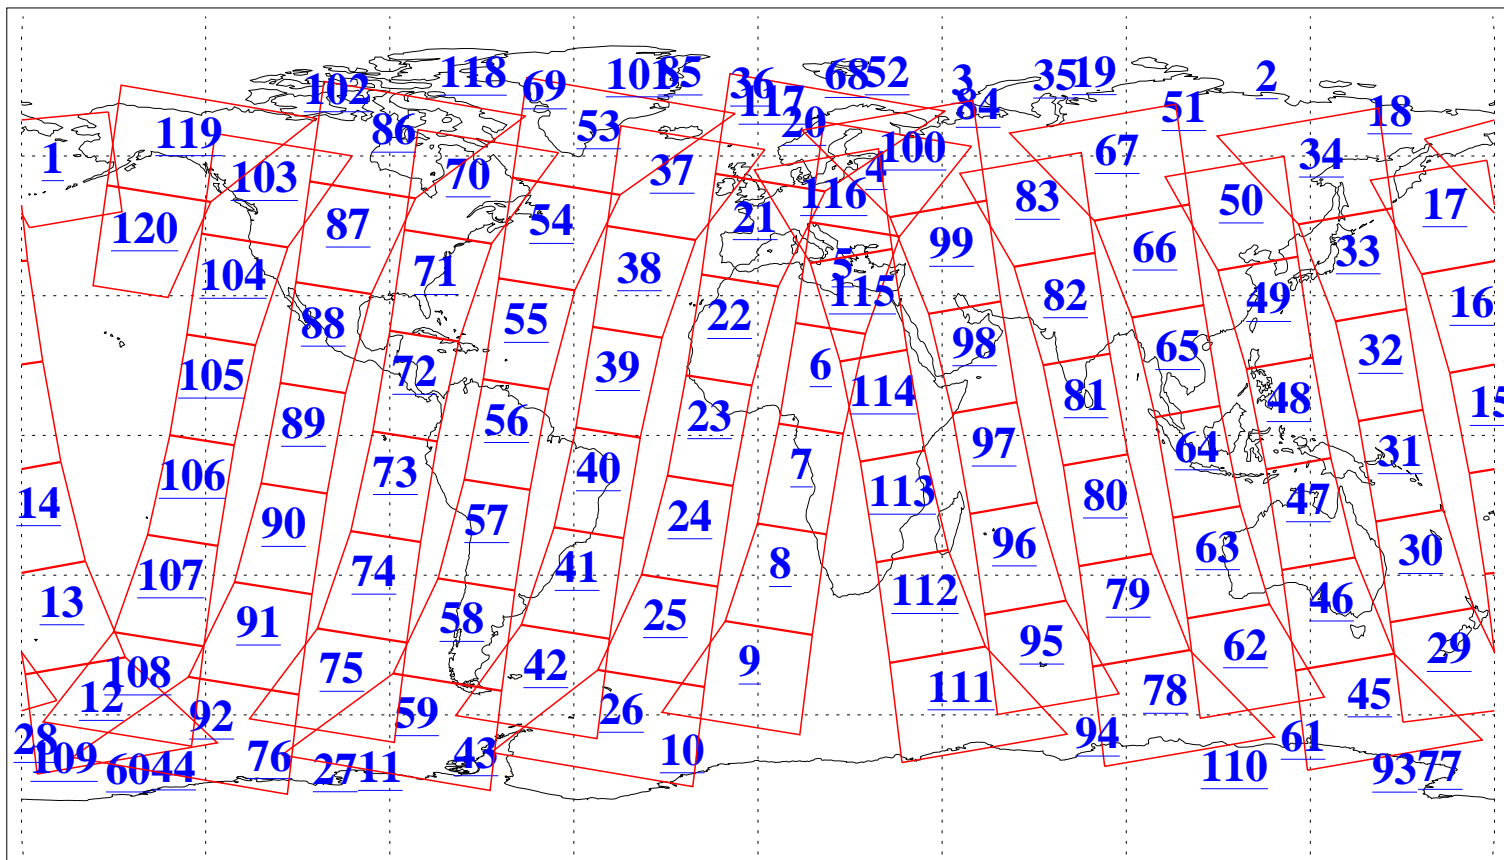

L1B Availability
AMSU Granules: 240
HSB Granules: 0
AIRS Granules: 240

24 Feb 2006
DoY 55
Aqua Day 1392
Granules: 1 to 120

Granules: 121 to 240

Legend: AMSU Available, HSB Available, AIRS Available

L1B Availability
AMSU Granules: 240
HSB Granules: 0
AIRS Granules: 240

24 Feb 2006
DoY 55
Aqua Day 1392

Ascending Granules

Descending Granules

Legend: AMSU Available, HSB Available, AIRS Available

L1B Availability
 AMSU Granules: 240
 HSB Granules: 0
 AIRS Granules: 240

24 Feb 2006
 DoY 55
 Aqua Day 1392

Northern Hemisphere Granules

Southern Hemisphere Granules

Legend: AMSU Available, **HSB Available**, **AIRS Available**