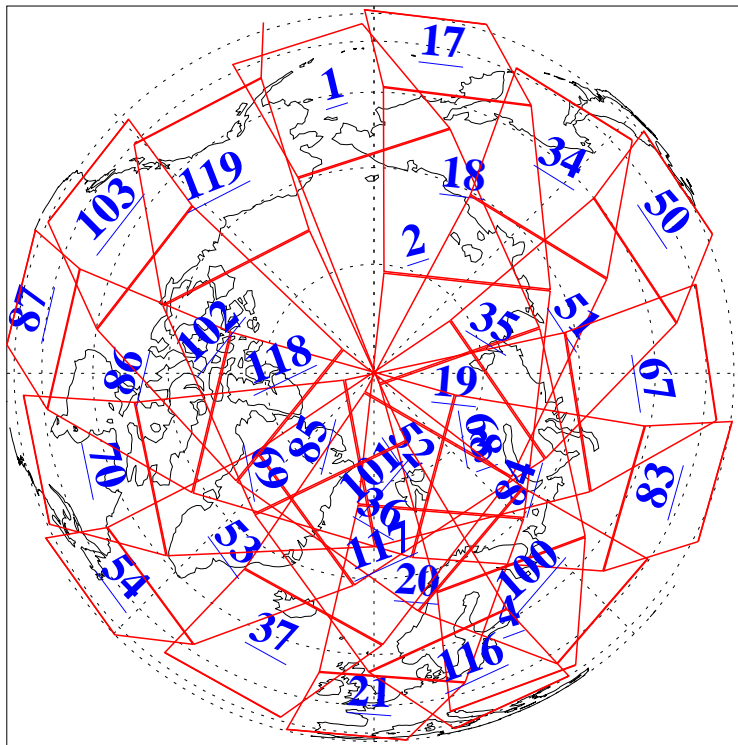

L1B Availability
AMSU Granules: 240
HSB Granules: 0
AIRS Granules: 240

24 Feb 2006
DoY 55
Aqua Day 1392
Granules: 1 to 120

Granules: 121 to 240

Legend: AMSU Available, HSB Available, AIRS Available

L1B Availability
AMSU Granules: 240
HSB Granules: 0
AIRS Granules: 240

24 Feb 2006
DoY 55
Aqua Day 1392

Ascending Granules

Descending Granules

Legend: AMSU Available, HSB Available, AIRS Available

L1B Availability
 AMSU Granules: 240
 HSB Granules: 0
 AIRS Granules: 240

24 Feb 2006
 DoY 55
 Aqua Day 1392

Northern Hemisphere Granules

Southern Hemisphere Granules

Legend: AMSU Available, **HSB Available**, **AIRS Available**