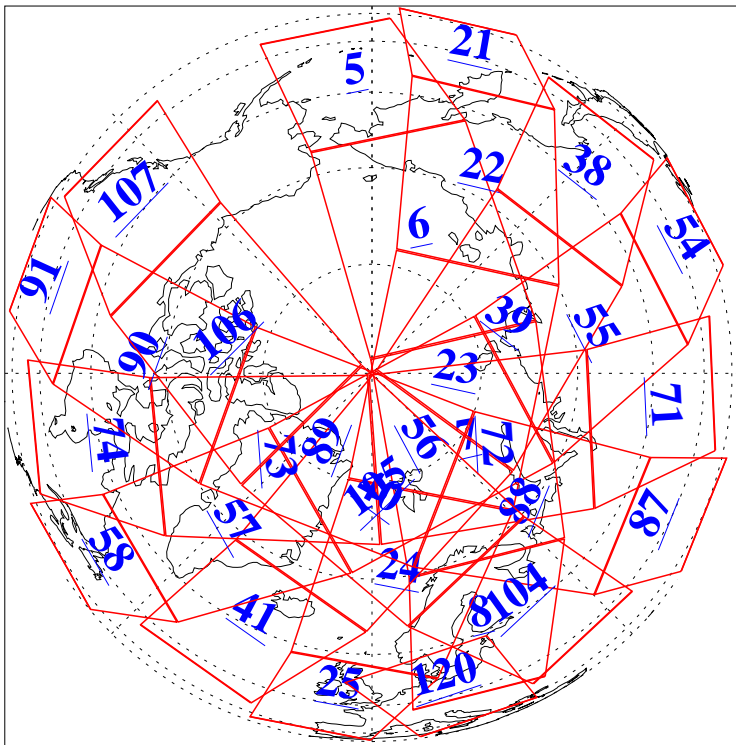

L1B Availability
AMSU Granules: 240
HSB Granules: 0
AIRS Granules: 240

20 Feb 2006
DoY 51
Aqua Day 1388
Granules: 1 to 120

Granules: 121 to 240

Legend: AMSU Available, HSB Available, AIRS Available

L1B Availability
AMSU Granules: 240
HSB Granules: 0
AIRS Granules: 240

20 Feb 2006
DoY 51
Aqua Day 1388

Ascending Granules

Descending Granules

Legend: AMSU Available, HSB Available, AIRS Available

L1B Availability
 AMSU Granules: 240
 HSB Granules: 0
 AIRS Granules: 240

20 Feb 2006
 DoY 51
 Aqua Day 1388

Northern Hemisphere Granules

Southern Hemisphere Granules

Legend: AMSU Available, HSB Available, AIRS Available