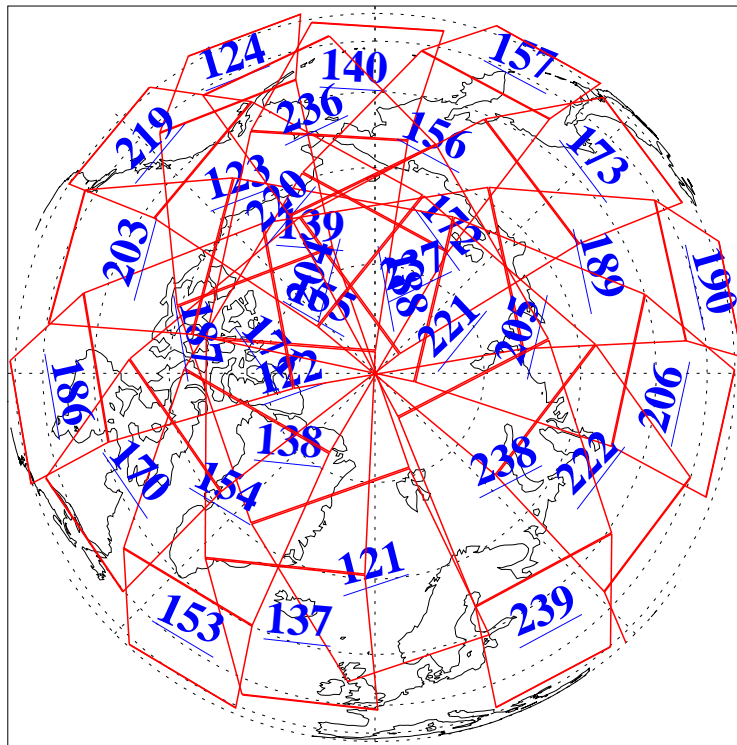

L1B Availability
AMSU Granules: 240
HSB Granules: 0
AIRS Granules: 240

20 Feb 2006
DoY 51
Aqua Day 1388
Granules: 1 to 120

Granules: 121 to 240

Legend: AMSU Available, HSB Available, AIRS Available

L1B Availability
AMSU Granules: 240
HSB Granules: 0
AIRS Granules: 240

20 Feb 2006
DoY 51
Aqua Day 1388

Ascending Granules

Descending Granules

Legend: AMSU Available, HSB Available, AIRS Available

L1B Availability
 AMSU Granules: 240
 HSB Granules: 0
 AIRS Granules: 240

20 Feb 2006
 DoY 51
 Aqua Day 1388

Northern Hemisphere Granules

Southern Hemisphere Granules

Legend: AMSU Available, HSB Available, AIRS Available