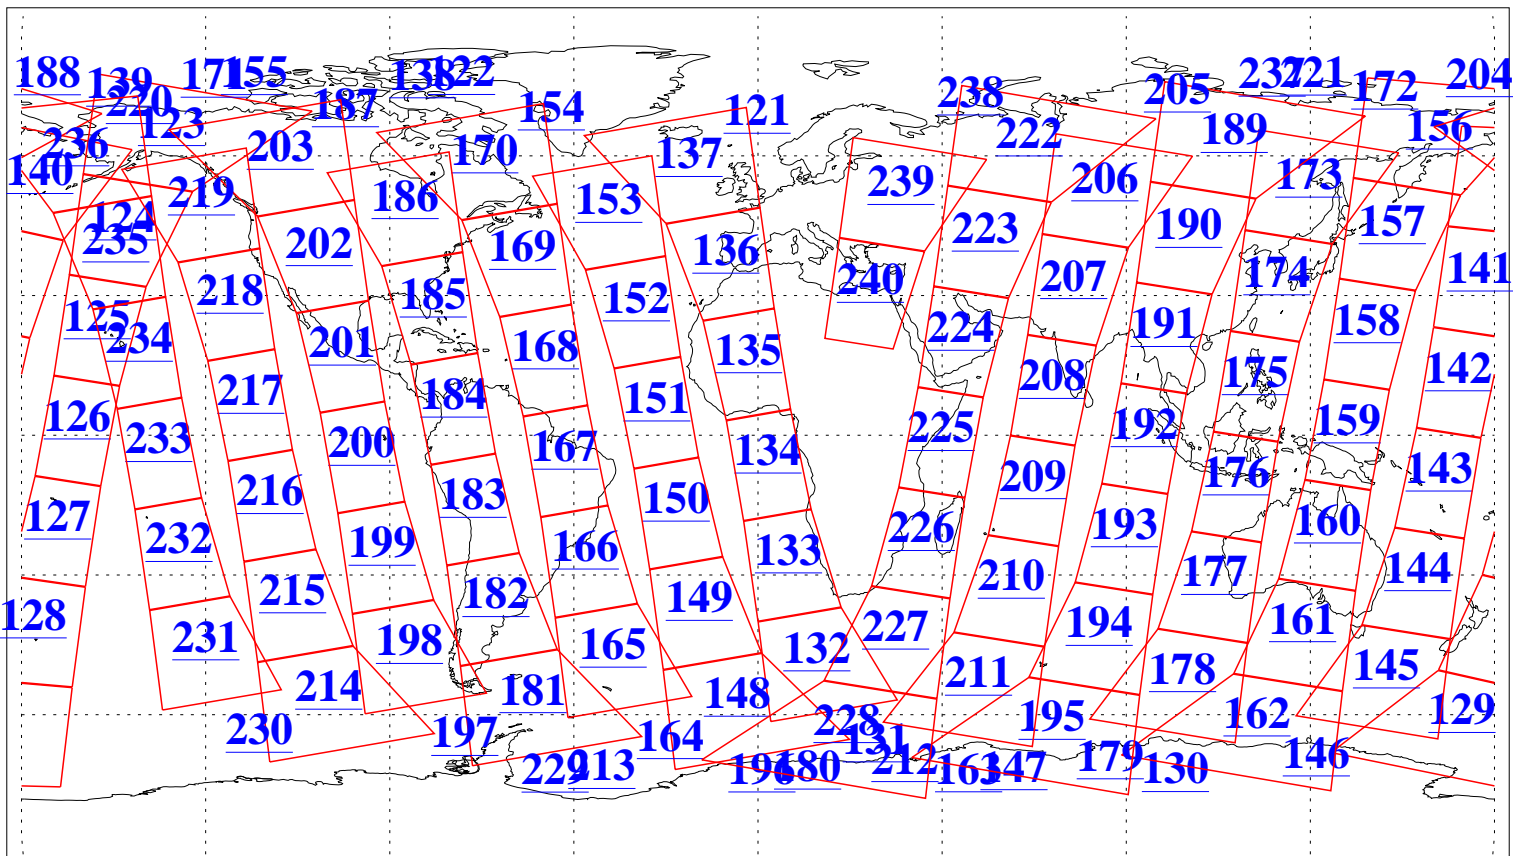

L1B Availability
AMSU Granules: 240
HSB Granules: 0
AIRS Granules: 240

20 Feb 2006
DoY 51
Aqua Day 1388
Granules: 1 to 120

Granules: 121 to 240

Legend: AMSU Available, HSB Available, AIRS Available

L1B Availability
AMSU Granules: 240
HSB Granules: 0
AIRS Granules: 240

20 Feb 2006
DoY 51
Aqua Day 1388

Ascending Granules

Descending Granules

Legend: AMSU Available, HSB Available, AIRS Available

L1B Availability
 AMSU Granules: 240
 HSB Granules: 0
 AIRS Granules: 240

20 Feb 2006
 DoY 51
 Aqua Day 1388

Northern Hemisphere Granules

Southern Hemisphere Granules

Legend: AMSU Available, HSB Available, AIRS Available