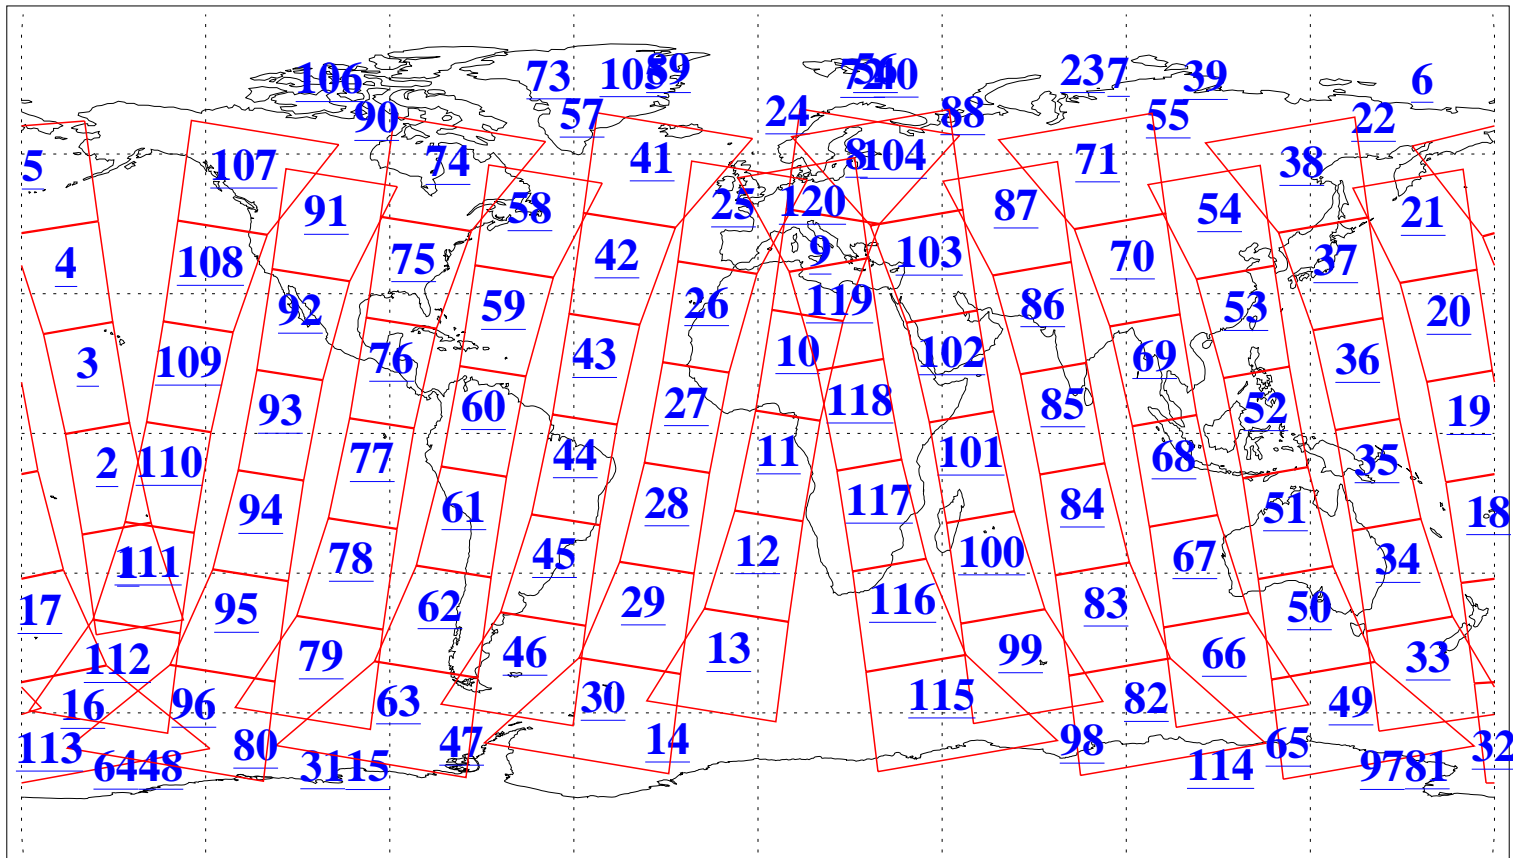

L1B Availability
AMSU Granules: 240
HSB Granules: 0
AIRS Granules: 240

20 Feb 2006
DoY 51
Aqua Day 1388
Granules: 1 to 120

Granules: 121 to 240

Legend: AMSU Available, HSB Available, AIRS Available

L1B Availability
AMSU Granules: 240
HSB Granules: 0
AIRS Granules: 240

20 Feb 2006
DoY 51
Aqua Day 1388

Ascending Granules

Descending Granules

Legend: AMSU Available, HSB Available, AIRS Available

L1B Availability
 AMSU Granules: 240
 HSB Granules: 0
 AIRS Granules: 240

20 Feb 2006
 DoY 51
 Aqua Day 1388

Northern Hemisphere Granules

Southern Hemisphere Granules

Legend: AMSU Available, HSB Available, AIRS Available