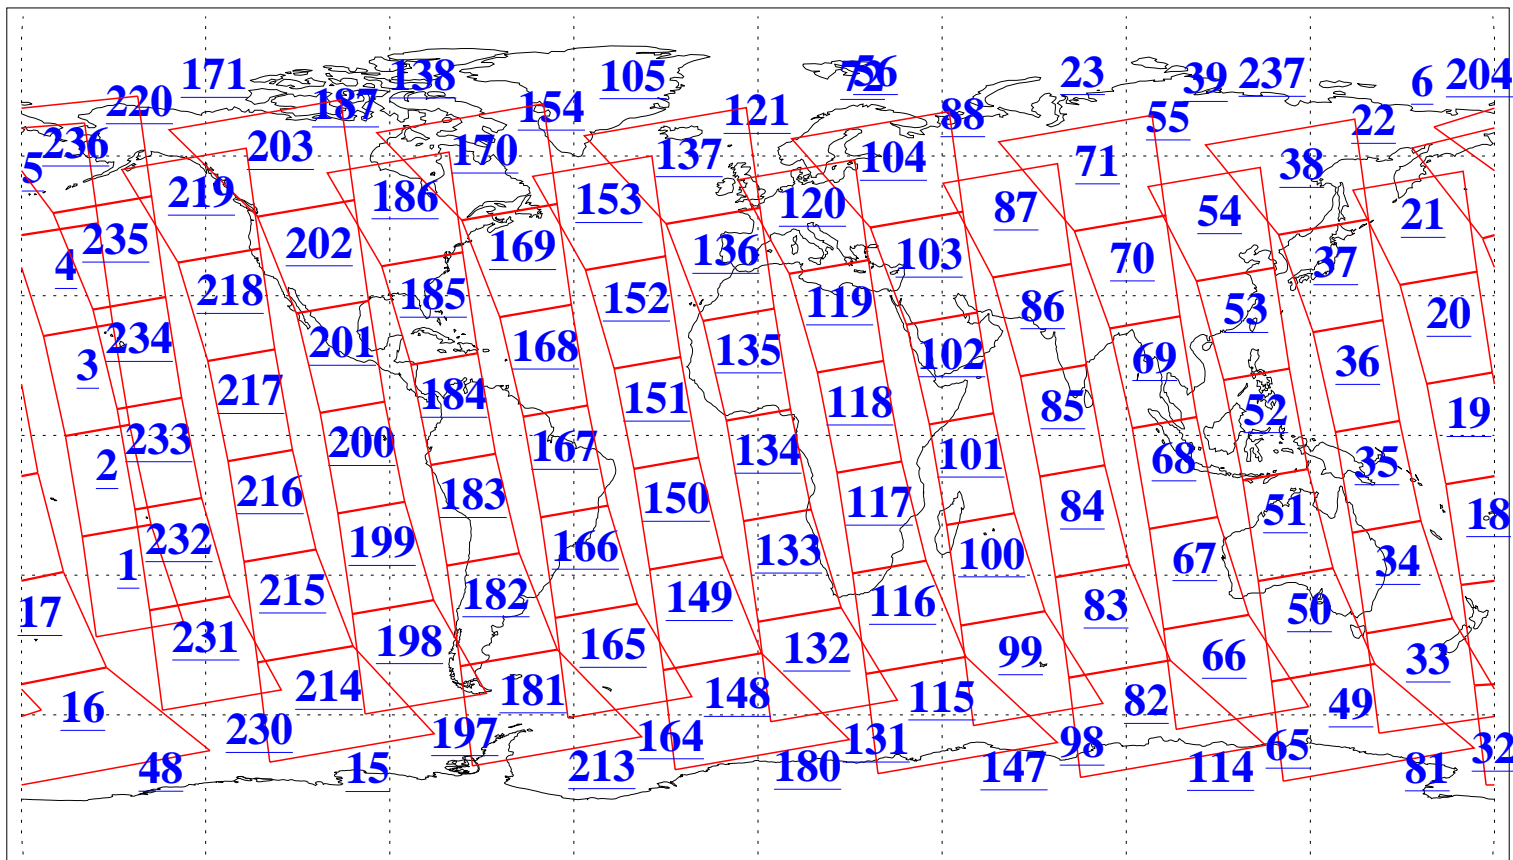

L1B Availability
AMSU Granules: 240
HSB Granules: 0
AIRS Granules: 240

20 Feb 2006
DoY 51
Aqua Day 1388
Granules: 1 to 120

Granules: 121 to 240

Legend: AMSU Available, HSB Available, AIRS Available

L1B Availability
AMSU Granules: 240
HSB Granules: 0
AIRS Granules: 240

20 Feb 2006
DoY 51
Aqua Day 1388

Ascending Granules

Descending Granules

Legend: AMSU Available, HSB Available, AIRS Available

L1B Availability
 AMSU Granules: 240
 HSB Granules: 0
 AIRS Granules: 240

20 Feb 2006
 DoY 51
 Aqua Day 1388

Northern Hemisphere Granules

Southern Hemisphere Granules

Legend: AMSU Available, HSB Available, AIRS Available