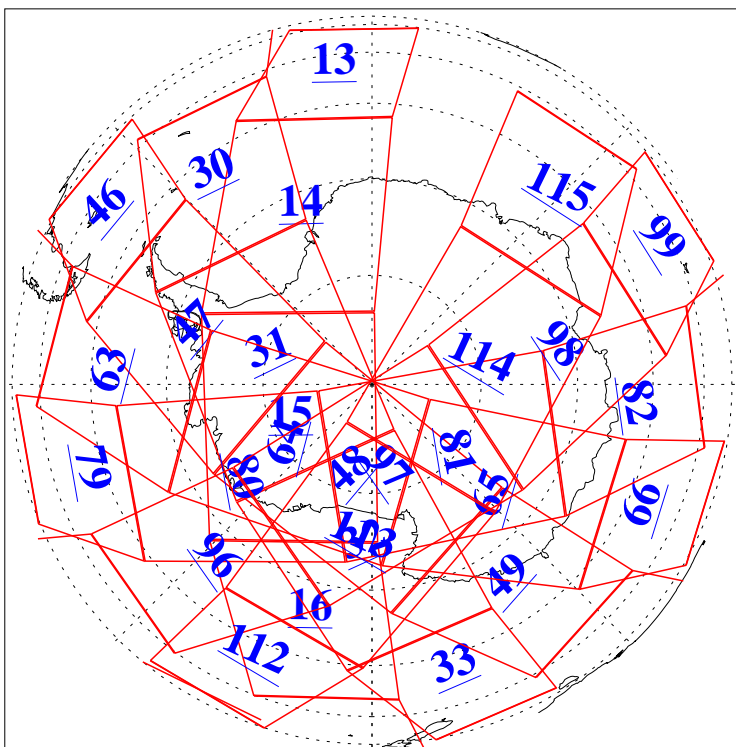

L1B Availability
AMSU Granules: 240
HSB Granules: 0
AIRS Granules: 240

20 Feb 2006
DoY 51
Aqua Day 1388
Granules: 1 to 120

Granules: 121 to 240

Legend: AMSU Available, HSB Available, AIRS Available

L1B Availability
AMSU Granules: 240
HSB Granules: 0
AIRS Granules: 240

20 Feb 2006
DoY 51
Aqua Day 1388

Ascending Granules

Descending Granules

Legend: AMSU Available, HSB Available, AIRS Available

L1B Availability
 AMSU Granules: 240
 HSB Granules: 0
 AIRS Granules: 240

20 Feb 2006
 DoY 51
 Aqua Day 1388

Northern Hemisphere Granules

Southern Hemisphere Granules

Legend: AMSU Available, HSB Available, AIRS Available