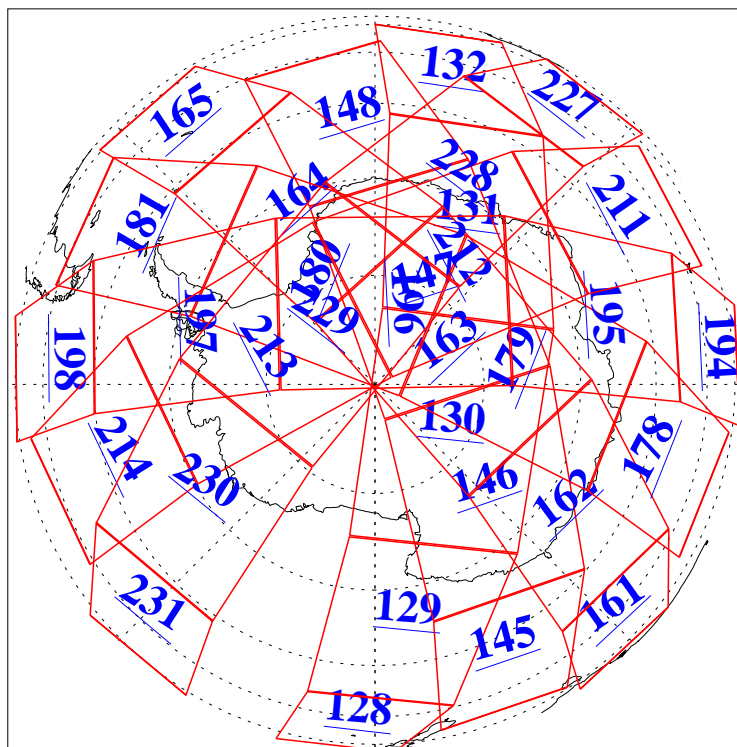

L1B Availability
AMSU Granules: 240
HSB Granules: 0
AIRS Granules: 240

20 Feb 2006
DoY 51
Aqua Day 1388
Granules: 1 to 120

Granules: 121 to 240

Legend: AMSU Available, HSB Available, AIRS Available

L1B Availability
AMSU Granules: 240
HSB Granules: 0
AIRS Granules: 240

20 Feb 2006
DoY 51
Aqua Day 1388

Ascending Granules

Descending Granules

Legend: AMSU Available, HSB Available, AIRS Available

L1B Availability
 AMSU Granules: 240
 HSB Granules: 0
 AIRS Granules: 240

20 Feb 2006
 DoY 51
 Aqua Day 1388

Northern Hemisphere Granules

Southern Hemisphere Granules

Legend: AMSU Available, HSB Available, AIRS Available