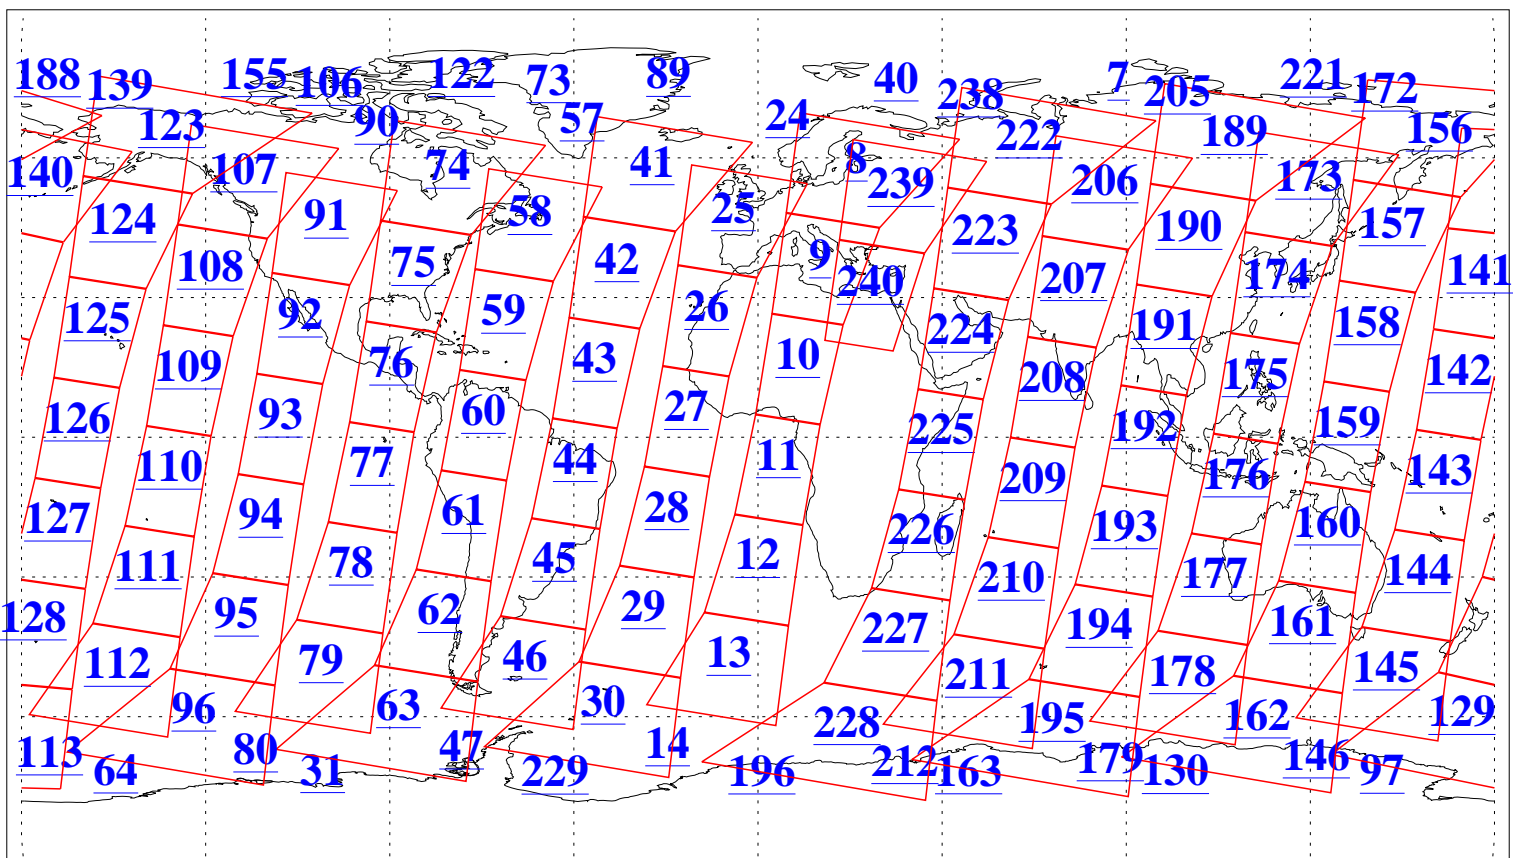

L1B Availability
AMSU Granules: 240
HSB Granules: 0
AIRS Granules: 240

20 Feb 2006
DoY 51
Aqua Day 1388
Granules: 1 to 120

Granules: 121 to 240

Legend: AMSU Available, HSB Available, AIRS Available

L1B Availability
AMSU Granules: 240
HSB Granules: 0
AIRS Granules: 240

20 Feb 2006
DoY 51
Aqua Day 1388

Ascending Granules

Descending Granules

Legend: AMSU Available, HSB Available, AIRS Available

L1B Availability
 AMSU Granules: 240
 HSB Granules: 0
 AIRS Granules: 240

20 Feb 2006
 DoY 51
 Aqua Day 1388

Northern Hemisphere Granules

Southern Hemisphere Granules

Legend: AMSU Available, HSB Available, AIRS Available