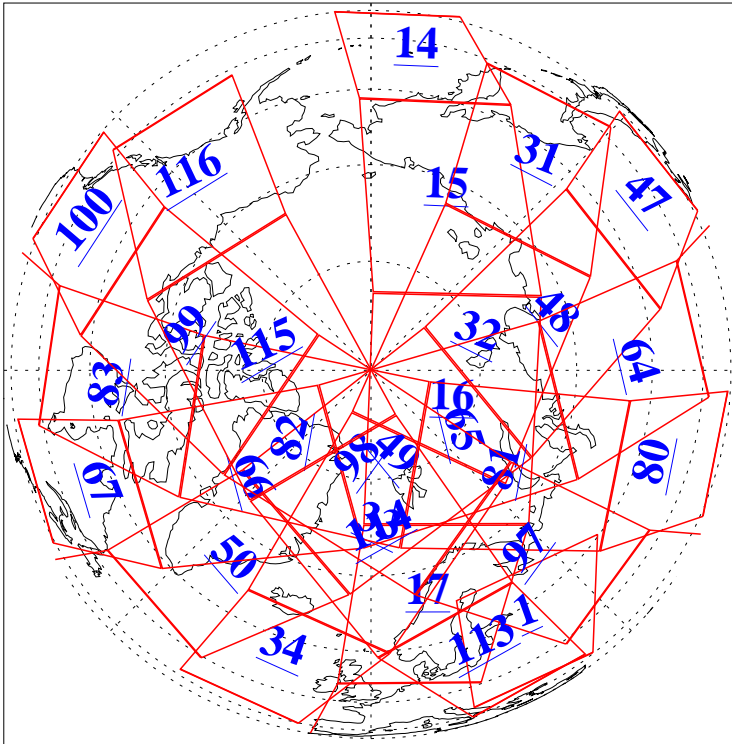

L1B Availability
AMSU Granules: 240
HSB Granules: 0
AIRS Granules: 240

19 Feb 2006
DoY 50
Aqua Day 1387
Granules: 1 to 120

Granules: 121 to 240

Legend: AMSU Available, HSB Available, AIRS Available

L1B Availability
AMSU Granules: 240
HSB Granules: 0
AIRS Granules: 240

19 Feb 2006
DoY 50
Aqua Day 1387
Ascending Granules

Descending Granules

Legend: AMSU Available, HSB Available, AIRS Available

L1B Availability
 AMSU Granules: 240
 HSB Granules: 0
 AIRS Granules: 240

19 Feb 2006
 DoY 50
 Aqua Day 1387

Northern Hemisphere Granules

Southern Hemisphere Granules

Legend: AMSU Available, HSB Available, AIRS Available