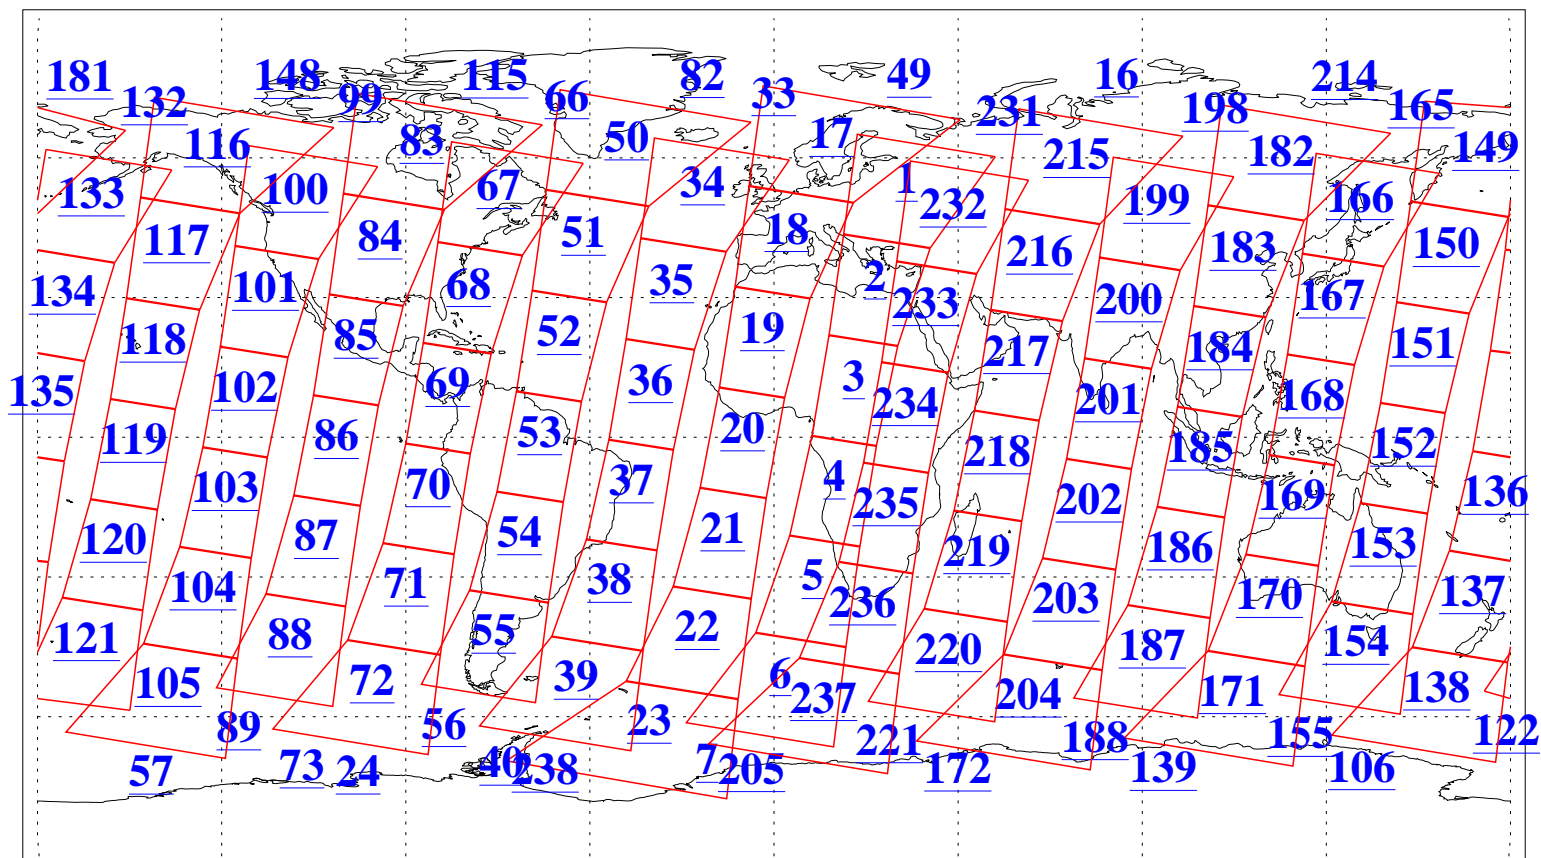

L1B Availability
AMSU Granules: 240
HSB Granules: 0
AIRS Granules: 240

19 Feb 2006
DoY 50
Aqua Day 1387
Granules: 1 to 120

Granules: 121 to 240

Legend: AMSU Available, HSB Available, AIRS Available

L1B Availability
AMSU Granules: 240
HSB Granules: 0
AIRS Granules: 240

19 Feb 2006
DoY 50
Aqua Day 1387
Ascending Granules

Descending Granules

Legend: AMSU Available, HSB Available, AIRS Available

L1B Availability
 AMSU Granules: 240
 HSB Granules: 0
 AIRS Granules: 240

19 Feb 2006
 DoY 50
 Aqua Day 1387

Northern Hemisphere Granules

Southern Hemisphere Granules

Legend: AMSU Available, HSB Available, AIRS Available