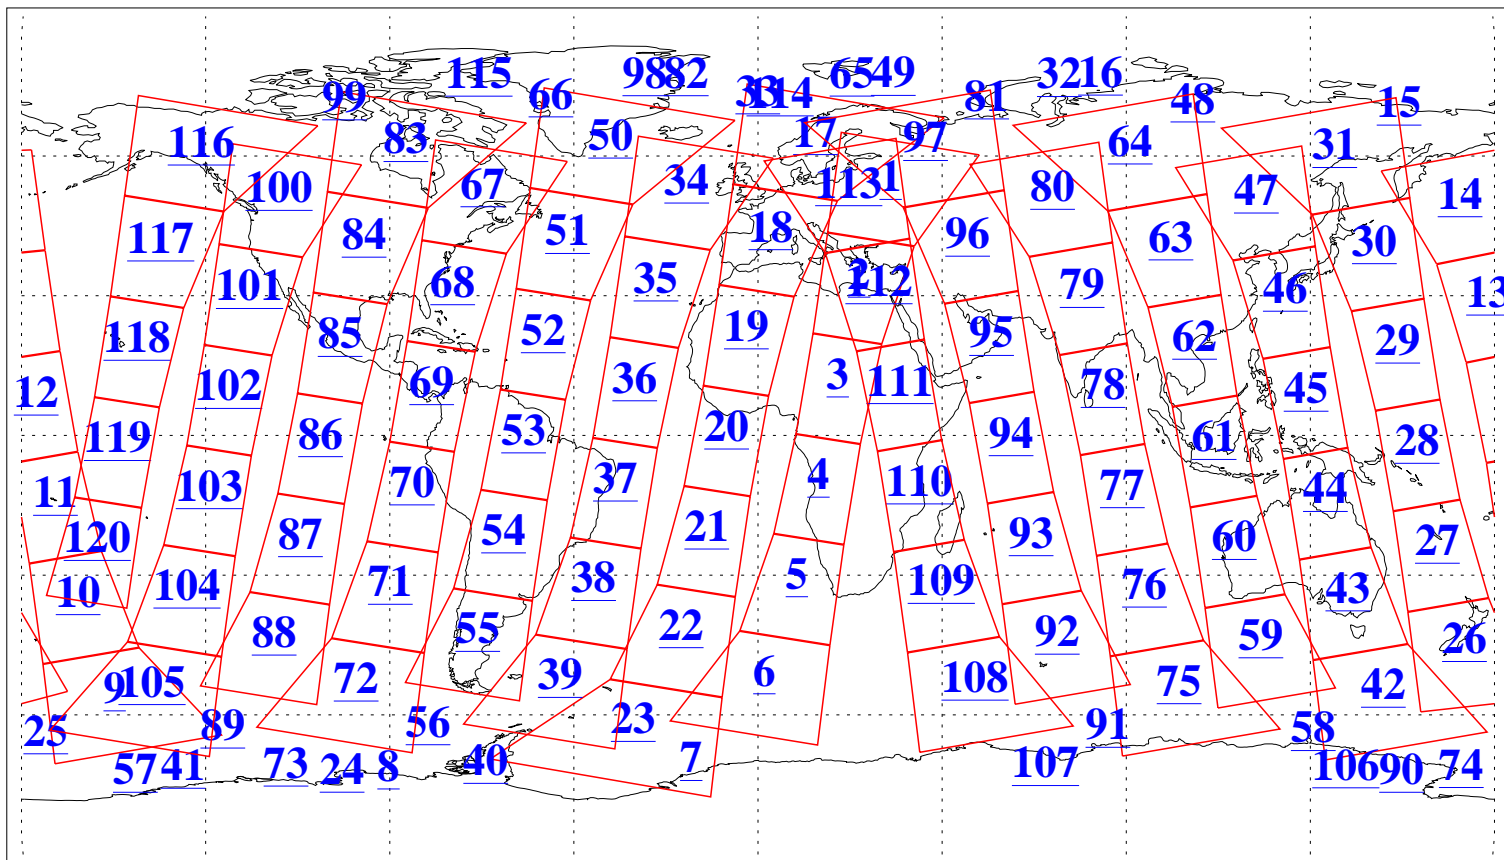

L1B Availability
AMSU Granules: 240
HSB Granules: 0
AIRS Granules: 240

19 Feb 2006
DoY 50
Aqua Day 1387
Granules: 1 to 120

Granules: 121 to 240

Legend: AMSU Available, HSB Available, AIRS Available

L1B Availability
AMSU Granules: 240
HSB Granules: 0
AIRS Granules: 240

19 Feb 2006
DoY 50
Aqua Day 1387
Ascending Granules

Descending Granules

Legend: AMSU Available, HSB Available, AIRS Available

L1B Availability
 AMSU Granules: 240
 HSB Granules: 0
 AIRS Granules: 240

19 Feb 2006
 DoY 50
 Aqua Day 1387

Northern Hemisphere Granules

Southern Hemisphere Granules

Legend: AMSU Available, HSB Available, AIRS Available