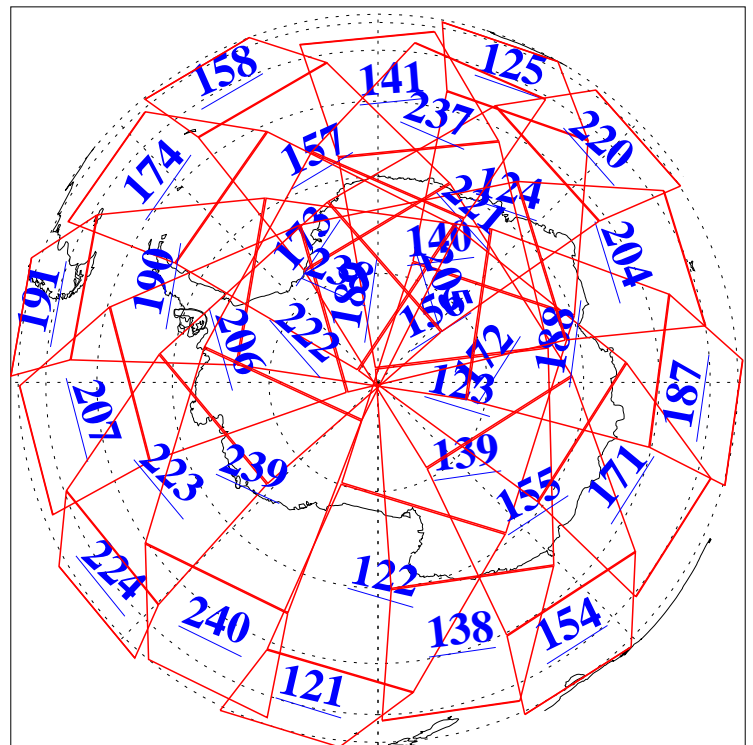

L1B Availability
AMSU Granules: 240
HSB Granules: 0
AIRS Granules: 240

19 Feb 2006
DoY 50
Aqua Day 1387
Granules: 1 to 120

Granules: 121 to 240

Legend: AMSU Available, HSB Available, AIRS Available

L1B Availability
AMSU Granules: 240
HSB Granules: 0
AIRS Granules: 240

19 Feb 2006
DoY 50
Aqua Day 1387
Ascending Granules

Descending Granules

Legend: AMSU Available, HSB Available, AIRS Available

L1B Availability
 AMSU Granules: 240
 HSB Granules: 0
 AIRS Granules: 240

19 Feb 2006
 DoY 50
 Aqua Day 1387

Northern Hemisphere Granules

Southern Hemisphere Granules

Legend: AMSU Available, HSB Available, AIRS Available