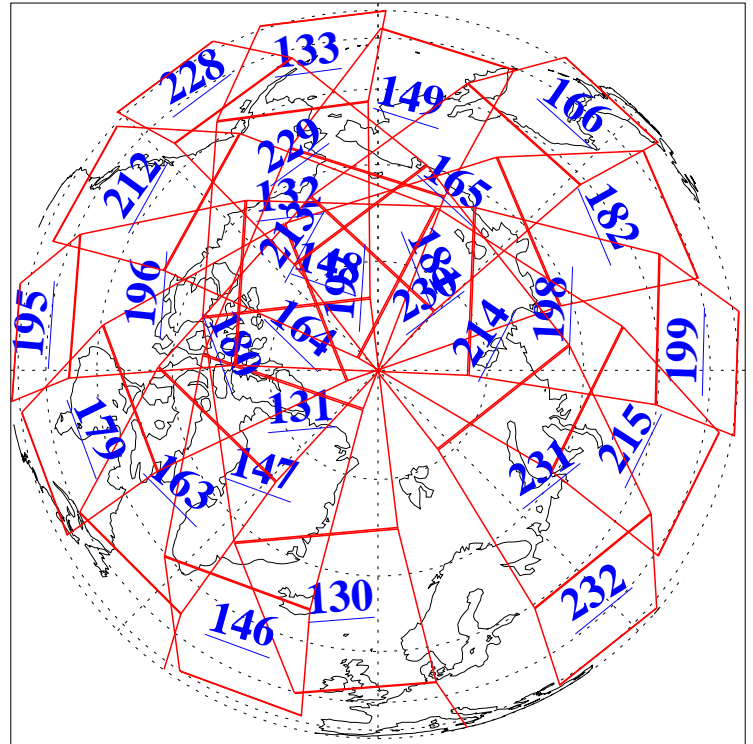

L1B Availability
AMSU Granules: 240
HSB Granules: 0
AIRS Granules: 240

19 Feb 2006
DoY 50
Aqua Day 1387
Granules: 1 to 120

Granules: 121 to 240

Legend: AMSU Available, HSB Available, AIRS Available

L1B Availability
AMSU Granules: 240
HSB Granules: 0
AIRS Granules: 240

19 Feb 2006
DoY 50
Aqua Day 1387
Ascending Granules

Descending Granules

Legend: AMSU Available, HSB Available, AIRS Available

L1B Availability
 AMSU Granules: 240
 HSB Granules: 0
 AIRS Granules: 240

19 Feb 2006
 DoY 50
 Aqua Day 1387

Northern Hemisphere Granules

Southern Hemisphere Granules

Legend: AMSU Available, HSB Available, AIRS Available