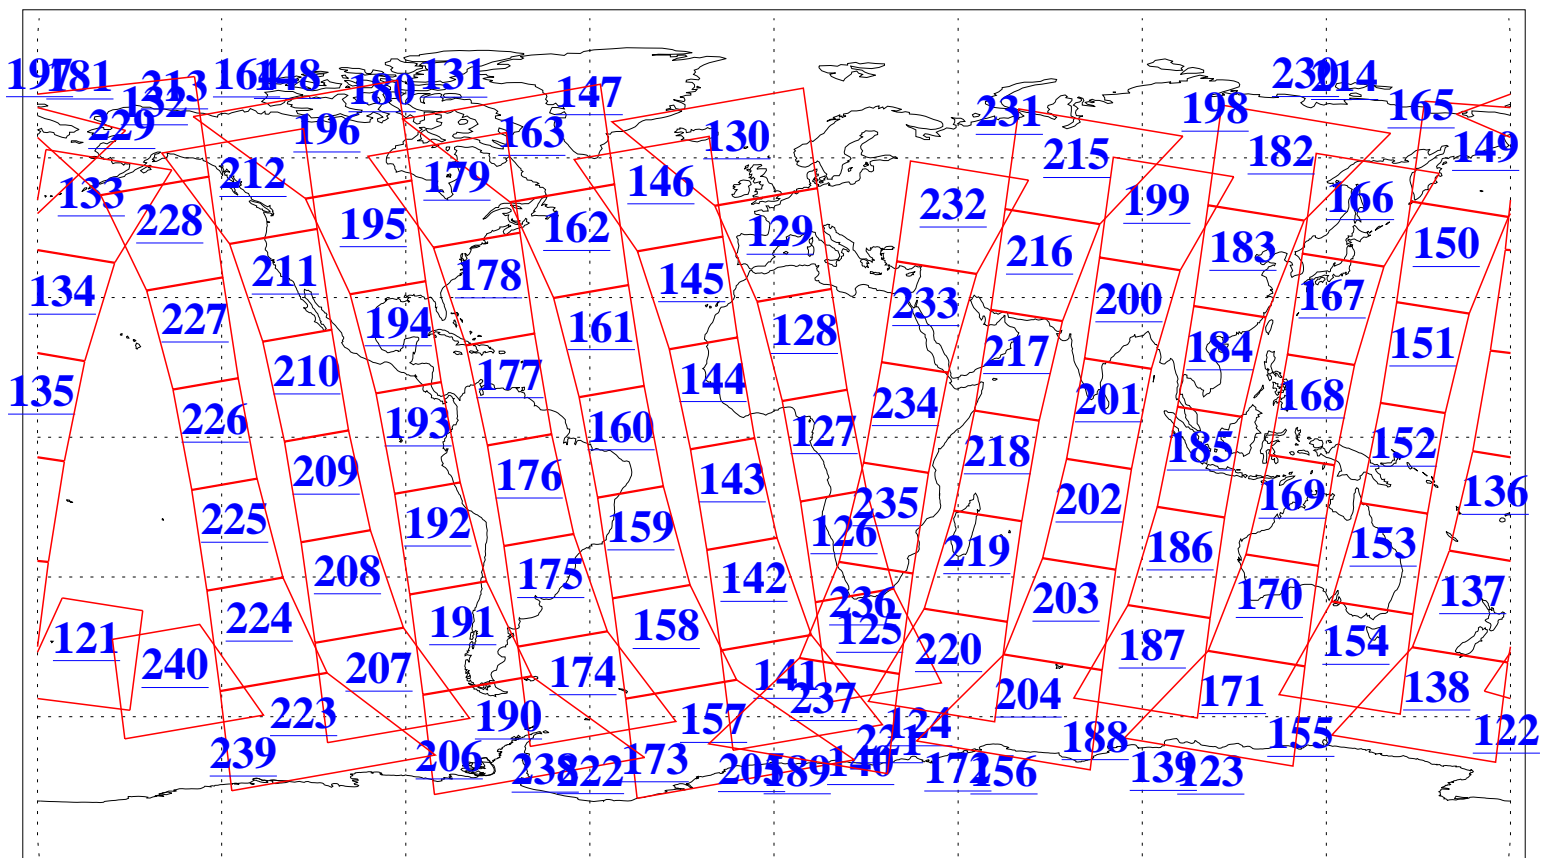

L1B Availability
AMSU Granules: 240
HSB Granules: 0
AIRS Granules: 240

19 Feb 2006
DoY 50
Aqua Day 1387
Granules: 1 to 120

Granules: 121 to 240

Legend: AMSU Available, HSB Available, AIRS Available

L1B Availability
AMSU Granules: 240
HSB Granules: 0
AIRS Granules: 240

19 Feb 2006
DoY 50
Aqua Day 1387
Ascending Granules

Descending Granules

Legend: AMSU Available, HSB Available, AIRS Available

L1B Availability
 AMSU Granules: 240
 HSB Granules: 0
 AIRS Granules: 240

19 Feb 2006
 DoY 50
 Aqua Day 1387

Northern Hemisphere Granules

Southern Hemisphere Granules

Legend: AMSU Available, HSB Available, AIRS Available