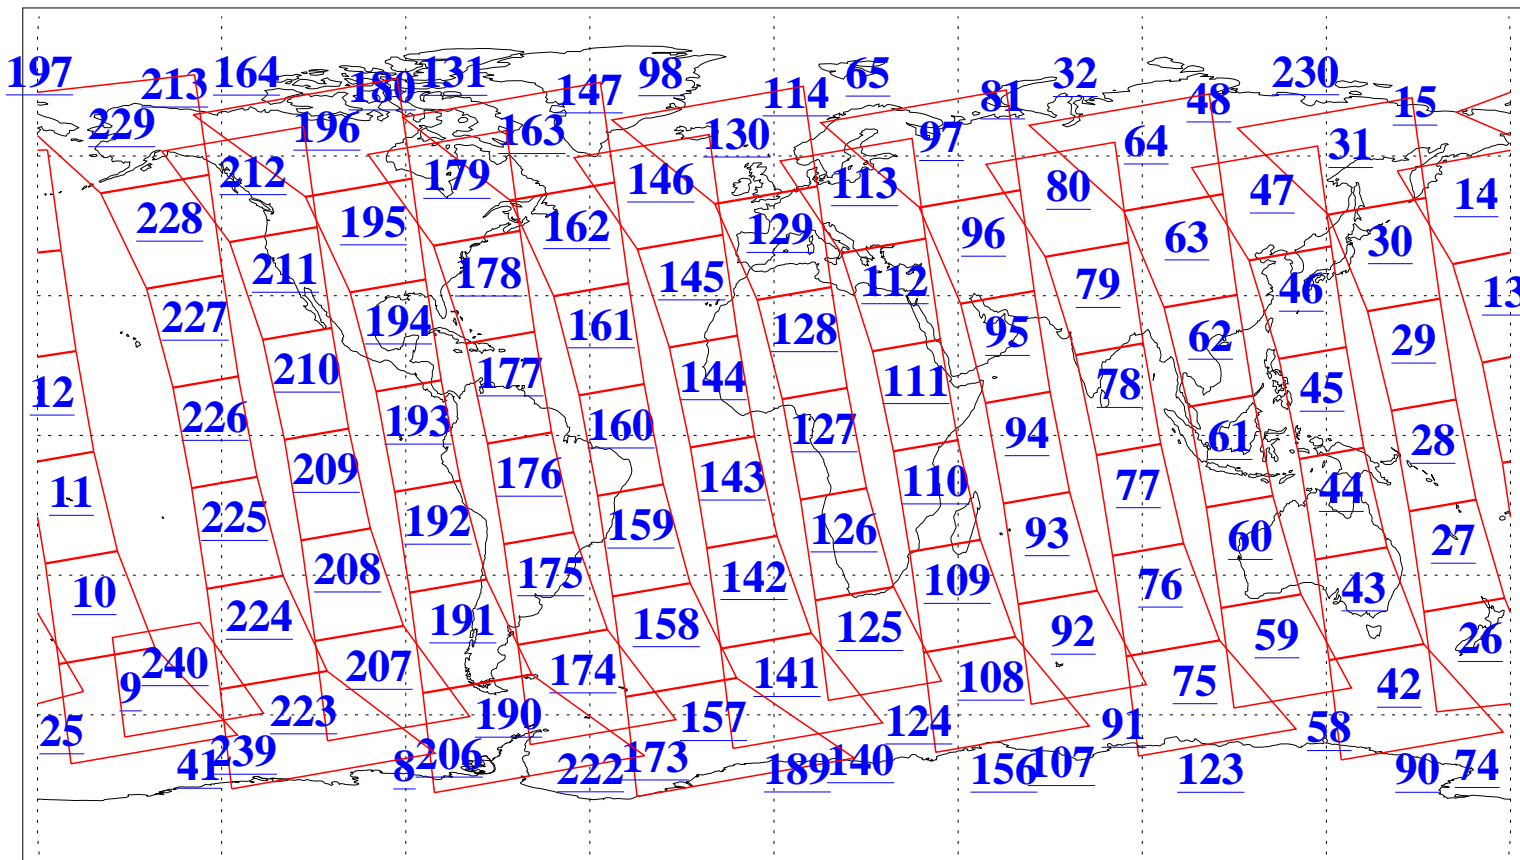

L1B Availability
AMSU Granules: 240
HSB Granules: 0
AIRS Granules: 240

19 Feb 2006
DoY 50
Aqua Day 1387
Granules: 1 to 120

Granules: 121 to 240

Legend: AMSU Available, HSB Available, AIRS Available

L1B Availability
AMSU Granules: 240
HSB Granules: 0
AIRS Granules: 240

19 Feb 2006
DoY 50
Aqua Day 1387
Ascending Granules

Descending Granules

Legend: AMSU Available, HSB Available, AIRS Available

L1B Availability
 AMSU Granules: 240
 HSB Granules: 0
 AIRS Granules: 240

19 Feb 2006
 DoY 50
 Aqua Day 1387

Northern Hemisphere Granules

Southern Hemisphere Granules

Legend: AMSU Available, HSB Available, AIRS Available