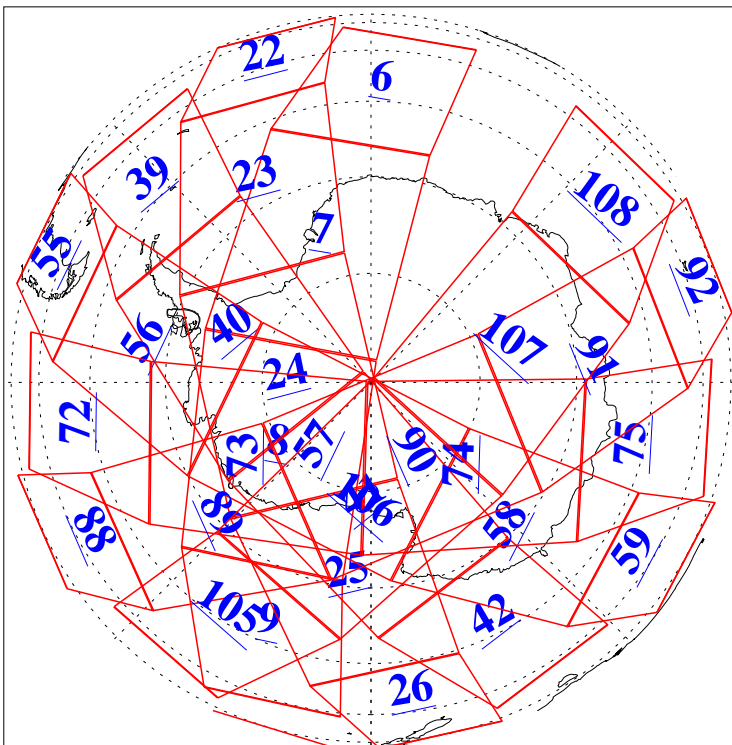

L1B Availability
AMSU Granules: 240
HSB Granules: 0
AIRS Granules: 240

19 Feb 2006
DoY 50
Aqua Day 1387
Granules: 1 to 120

Granules: 121 to 240

Legend: AMSU Available, HSB Available, AIRS Available

L1B Availability
AMSU Granules: 240
HSB Granules: 0
AIRS Granules: 240

19 Feb 2006
DoY 50
Aqua Day 1387
Ascending Granules

Descending Granules

Legend: AMSU Available, HSB Available, AIRS Available

L1B Availability
 AMSU Granules: 240
 HSB Granules: 0
 AIRS Granules: 240

19 Feb 2006
 DoY 50
 Aqua Day 1387

Northern Hemisphere Granules

Southern Hemisphere Granules

Legend: AMSU Available, HSB Available, AIRS Available