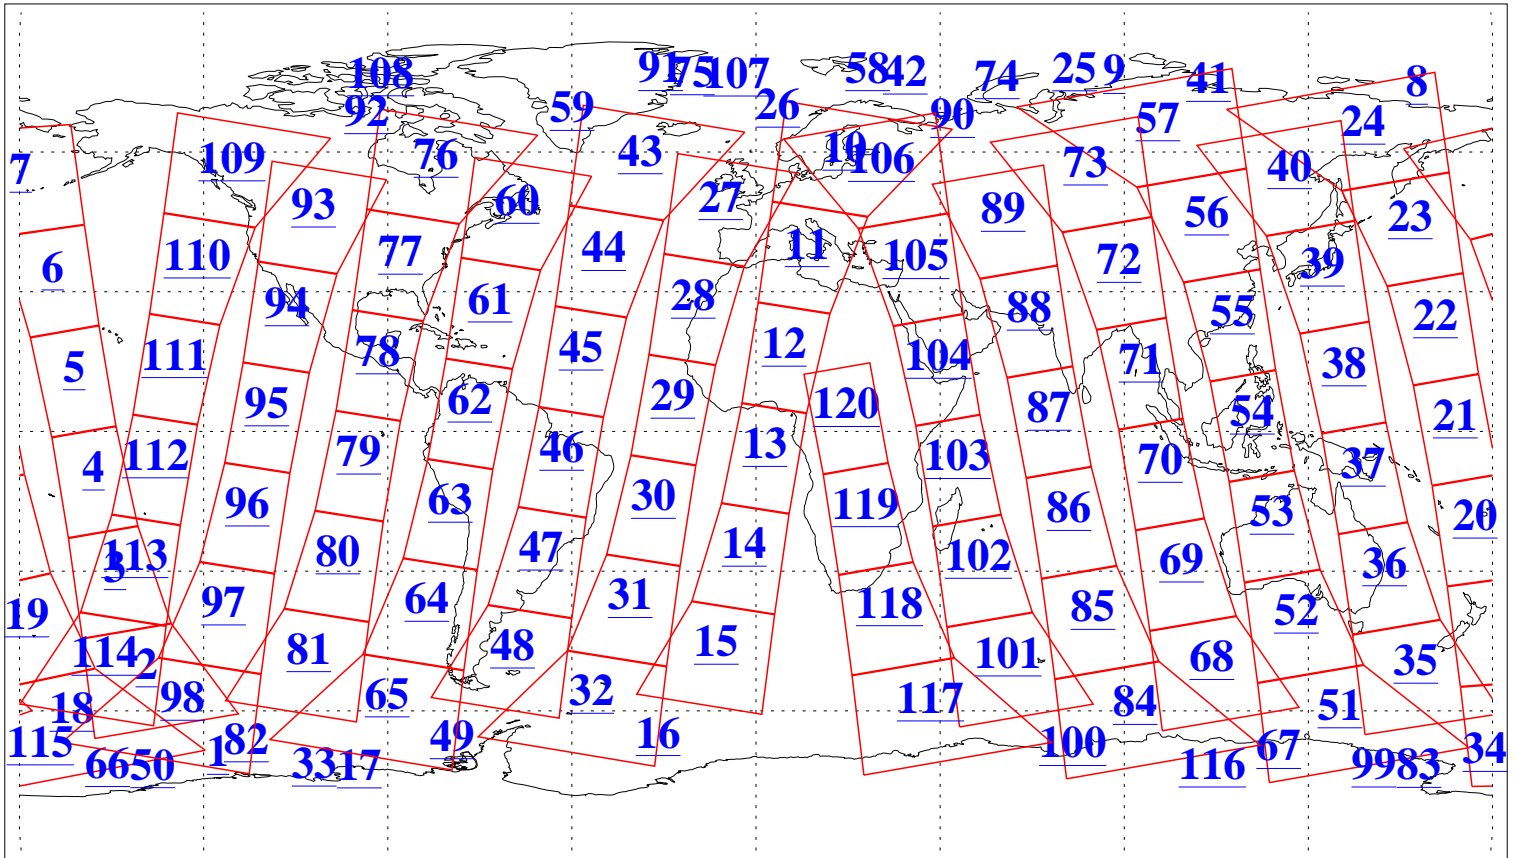

L1B Availability
AMSU Granules: 240
HSB Granules: 0
AIRS Granules: 240

18 Feb 2006
DoY 49
Aqua Day 1386
Granules: 1 to 120

Granules: 121 to 240

Legend: AMSU Available, HSB Available, AIRS Available

L1B Availability
AMSU Granules: 240
HSB Granules: 0
AIRS Granules: 240

18 Feb 2006
DoY 49
Aqua Day 1386
Ascending Granules

Descending Granules

Legend: AMSU Available, HSB Available, AIRS Available

L1B Availability
 AMSU Granules: 240
 HSB Granules: 0
 AIRS Granules: 240

18 Feb 2006
 DoY 49
 Aqua Day 1386

Northern Hemisphere Granules

Southern Hemisphere Granules

Legend: AMSU Available, HSB Available, AIRS Available