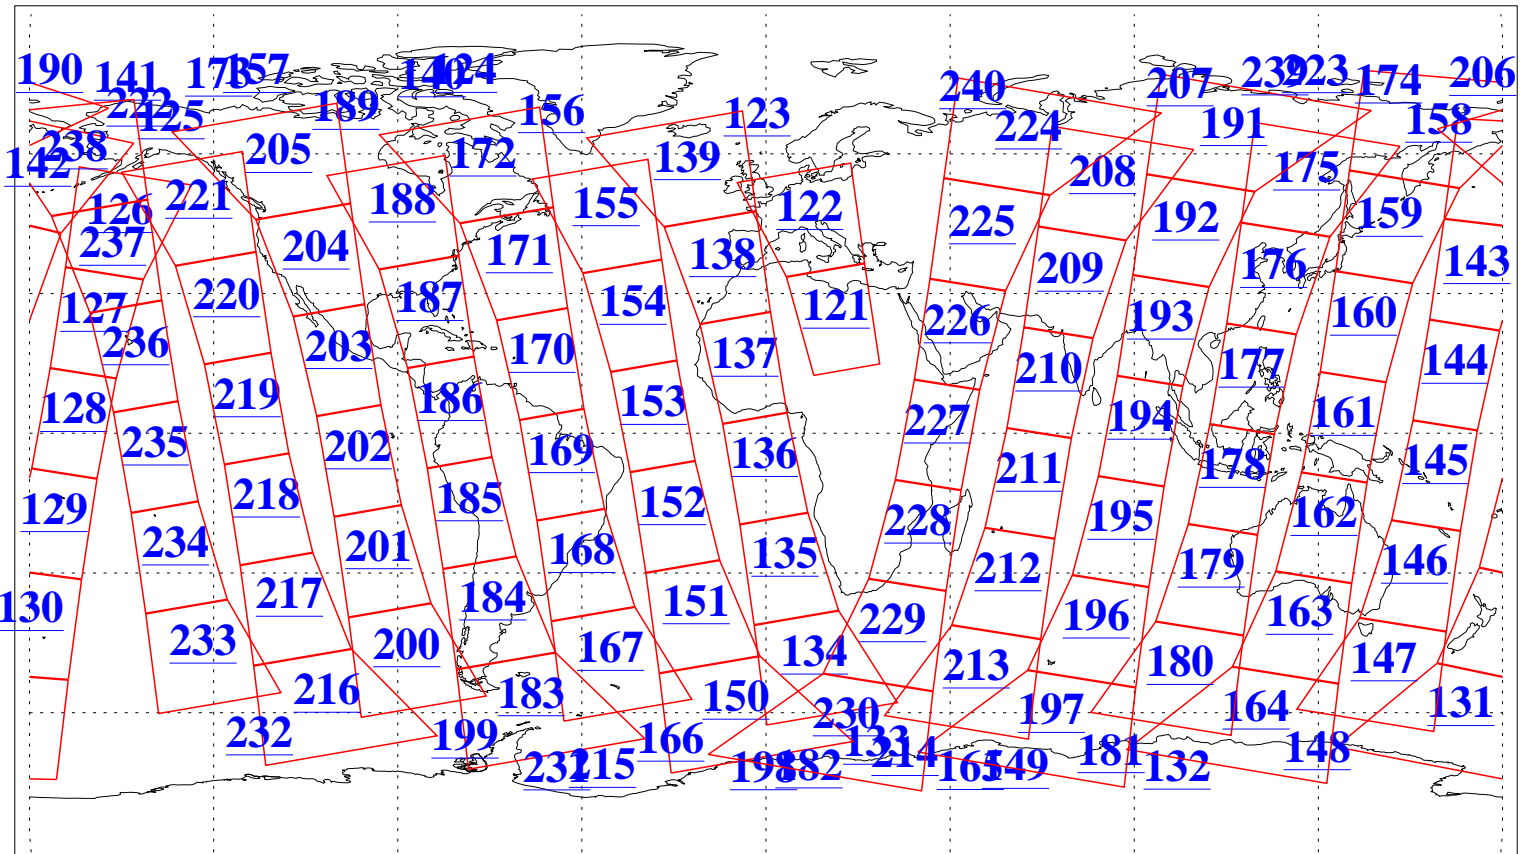

L1B Availability
AMSU Granules: 240
HSB Granules: 0
AIRS Granules: 240

18 Feb 2006
DoY 49
Aqua Day 1386
Granules: 1 to 120

Granules: 121 to 240

Legend: AMSU Available, HSB Available, AIRS Available

L1B Availability
AMSU Granules: 240
HSB Granules: 0
AIRS Granules: 240

18 Feb 2006
DoY 49
Aqua Day 1386
Ascending Granules

Descending Granules

Legend: AMSU Available, HSB Available, AIRS Available

L1B Availability
 AMSU Granules: 240
 HSB Granules: 0
 AIRS Granules: 240

18 Feb 2006
 DoY 49
 Aqua Day 1386