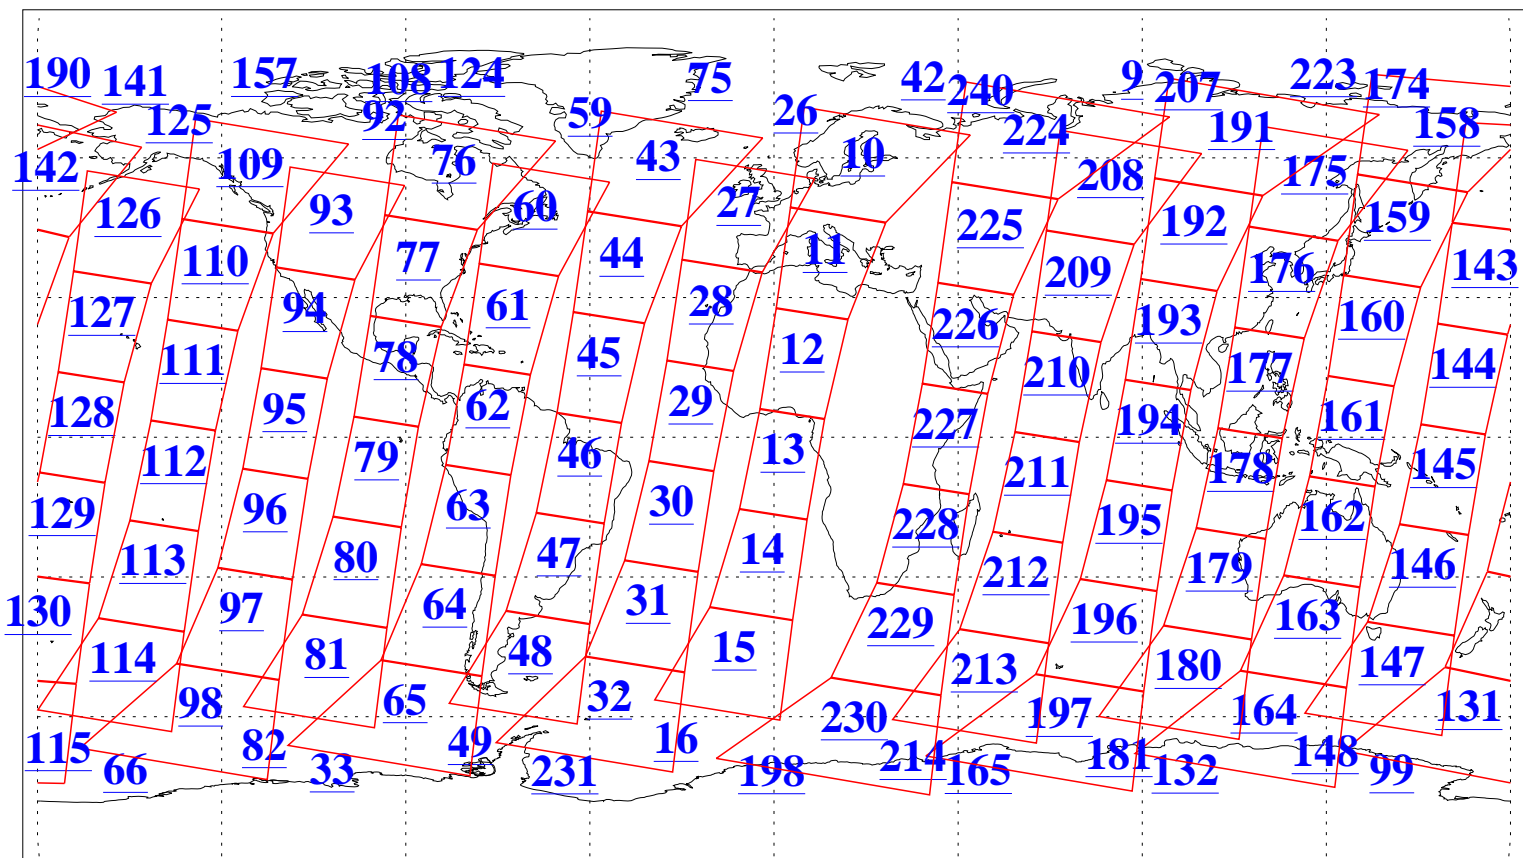

L1B Availability
AMSU Granules: 240
HSB Granules: 0
AIRS Granules: 240

18 Feb 2006
DoY 49
Aqua Day 1386
Granules: 1 to 120

Granules: 121 to 240

Legend: AMSU Available, HSB Available, AIRS Available

L1B Availability
AMSU Granules: 240
HSB Granules: 0
AIRS Granules: 240

18 Feb 2006
DoY 49
Aqua Day 1386
Ascending Granules

Descending Granules

Legend: AMSU Available, HSB Available, AIRS Available

L1B Availability
 AMSU Granules: 240
 HSB Granules: 0
 AIRS Granules: 240

18 Feb 2006
 DoY 49
 Aqua Day 1386

Northern Hemisphere Granules

Southern Hemisphere Granules

Legend: AMSU Available, HSB Available, AIRS Available