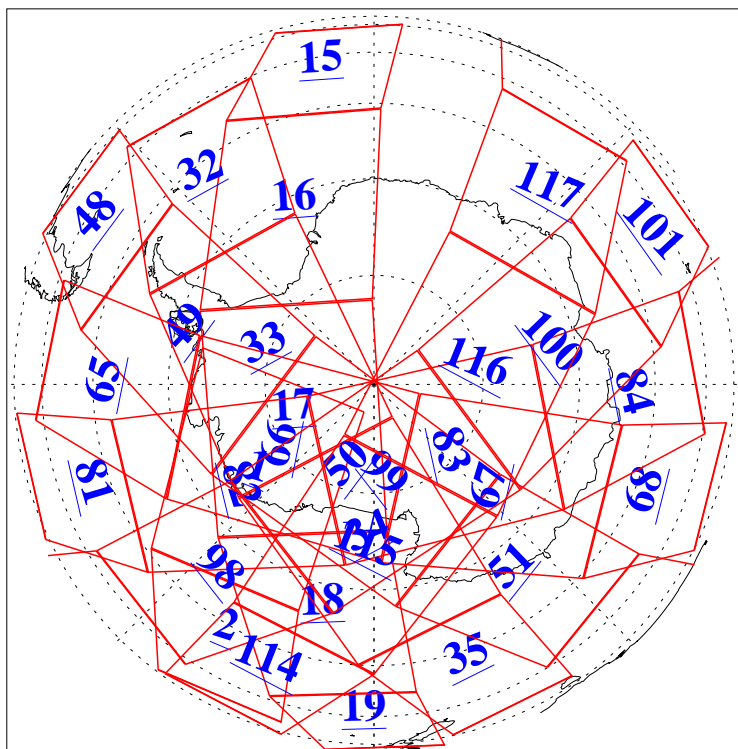

L1B Availability
AMSU Granules: 240
HSB Granules: 0
AIRS Granules: 240

18 Feb 2006
DoY 49
Aqua Day 1386
Granules: 1 to 120

Granules: 121 to 240

Legend: AMSU Available, HSB Available, AIRS Available

L1B Availability
AMSU Granules: 240
HSB Granules: 0
AIRS Granules: 240

18 Feb 2006
DoY 49
Aqua Day 1386
Ascending Granules

Descending Granules

Legend: AMSU Available, HSB Available, AIRS Available

L1B Availability
 AMSU Granules: 240
 HSB Granules: 0
 AIRS Granules: 240

18 Feb 2006
 DoY 49
 Aqua Day 1386

Northern Hemisphere Granules

Southern Hemisphere Granules

Legend: AMSU Available, HSB Available, AIRS Available