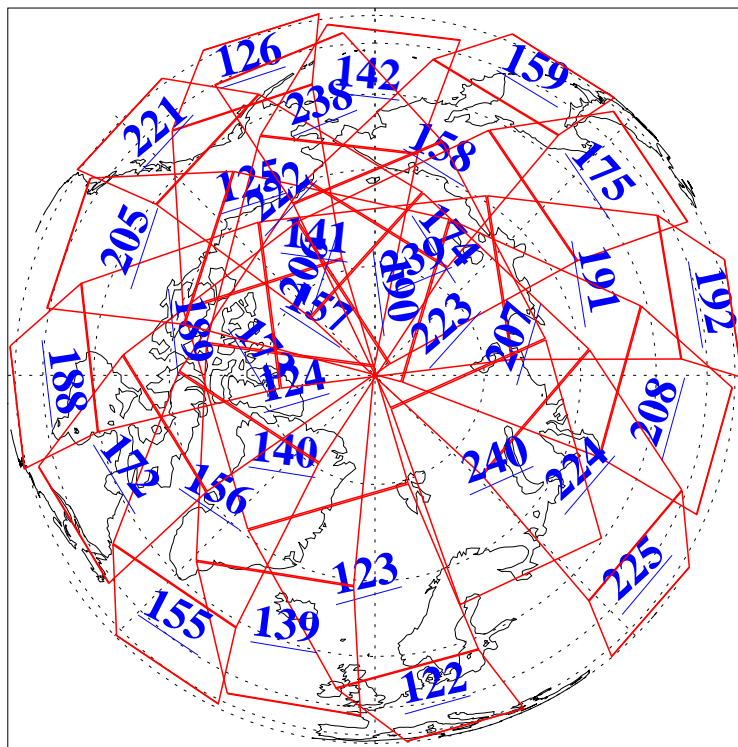

L1B Availability
AMSU Granules: 240
HSB Granules: 0
AIRS Granules: 240

18 Feb 2006
DoY 49
Aqua Day 1386
Granules: 1 to 120

Granules: 121 to 240

Legend: AMSU Available, HSB Available, AIRS Available

L1B Availability
AMSU Granules: 240
HSB Granules: 0
AIRS Granules: 240

18 Feb 2006
DoY 49
Aqua Day 1386
Ascending Granules

Descending Granules

Legend: AMSU Available, HSB Available, AIRS Available

L1B Availability
 AMSU Granules: 240
 HSB Granules: 0
 AIRS Granules: 240

18 Feb 2006
 DoY 49
 Aqua Day 1386

Northern Hemisphere Granules

Southern Hemisphere Granules

Legend: AMSU Available, HSB Available, AIRS Available