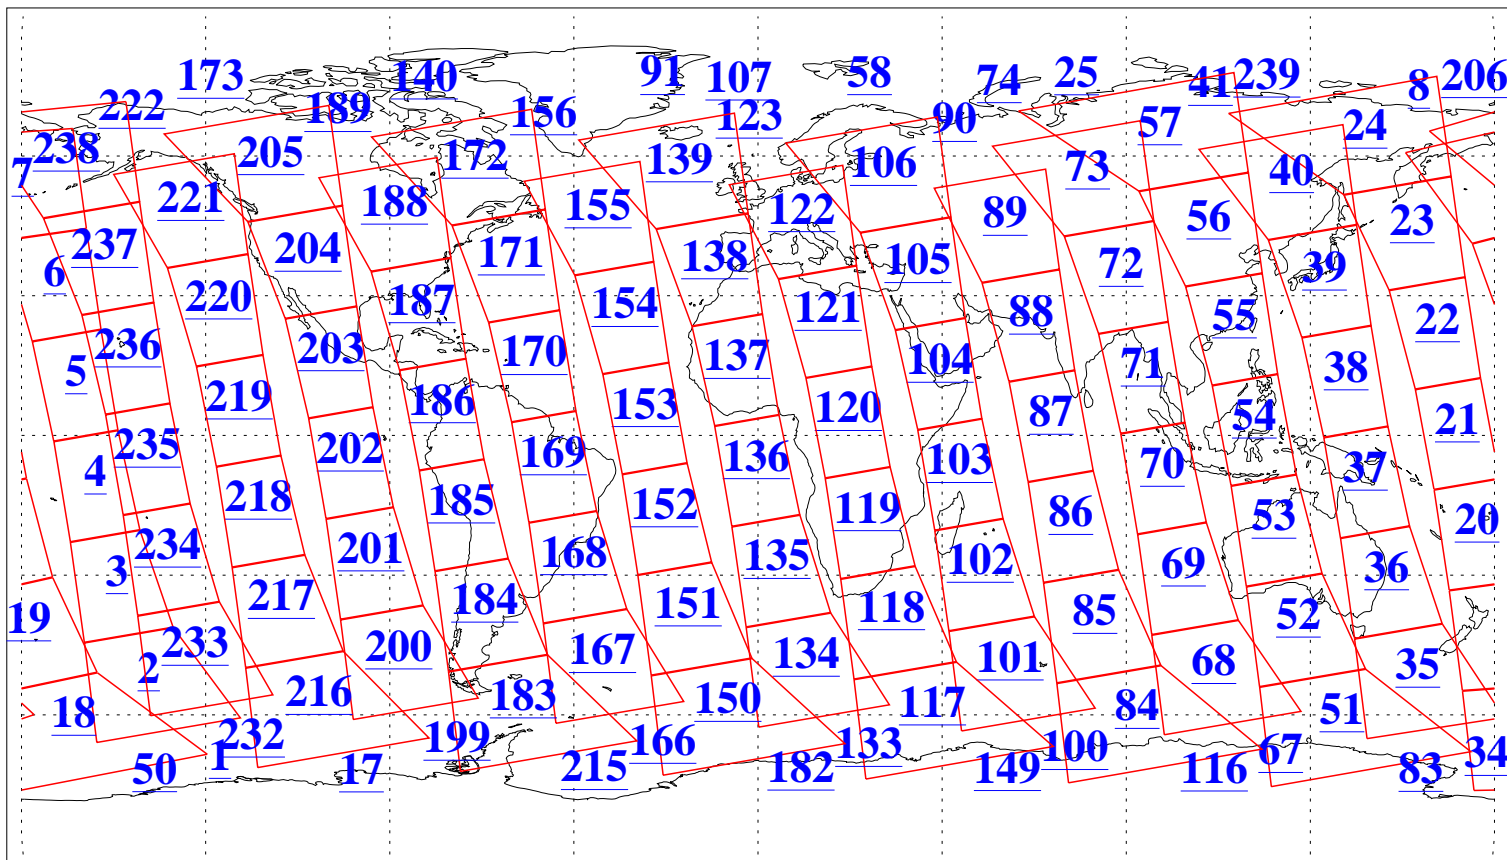

L1B Availability
AMSU Granules: 240
HSB Granules: 0
AIRS Granules: 240

18 Feb 2006
DoY 49
Aqua Day 1386
Granules: 1 to 120

Granules: 121 to 240

Legend: AMSU Available, HSB Available, AIRS Available

L1B Availability
AMSU Granules: 240
HSB Granules: 0
AIRS Granules: 240

18 Feb 2006
DoY 49
Aqua Day 1386
Ascending Granules

Descending Granules

Legend: AMSU Available, HSB Available, AIRS Available

L1B Availability
 AMSU Granules: 240
 HSB Granules: 0
 AIRS Granules: 240

18 Feb 2006
 DoY 49
 Aqua Day 1386

Northern Hemisphere Granules

Southern Hemisphere Granules

Legend: AMSU Available, HSB Available, AIRS Available