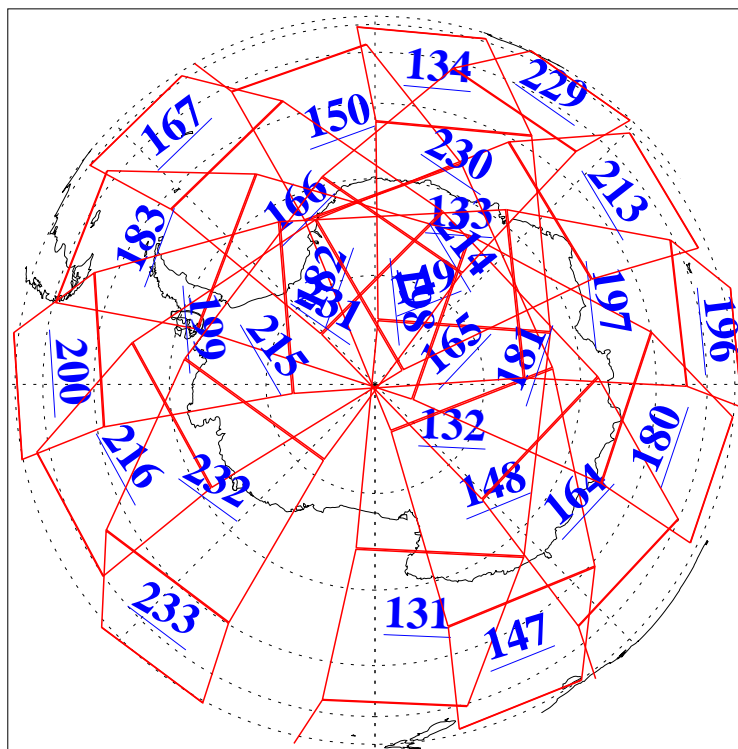

L1B Availability
AMSU Granules: 240
HSB Granules: 0
AIRS Granules: 240

18 Feb 2006
DoY 49
Aqua Day 1386
Granules: 1 to 120

Granules: 121 to 240

Legend: AMSU Available, HSB Available, AIRS Available

L1B Availability
AMSU Granules: 240
HSB Granules: 0
AIRS Granules: 240

18 Feb 2006
DoY 49
Aqua Day 1386
Ascending Granules

Descending Granules

Legend: AMSU Available, HSB Available, AIRS Available

L1B Availability
 AMSU Granules: 240
 HSB Granules: 0
 AIRS Granules: 240

18 Feb 2006
 DoY 49
 Aqua Day 1386

Northern Hemisphere Granules

Southern Hemisphere Granules

Legend: AMSU Available, HSB Available, AIRS Available