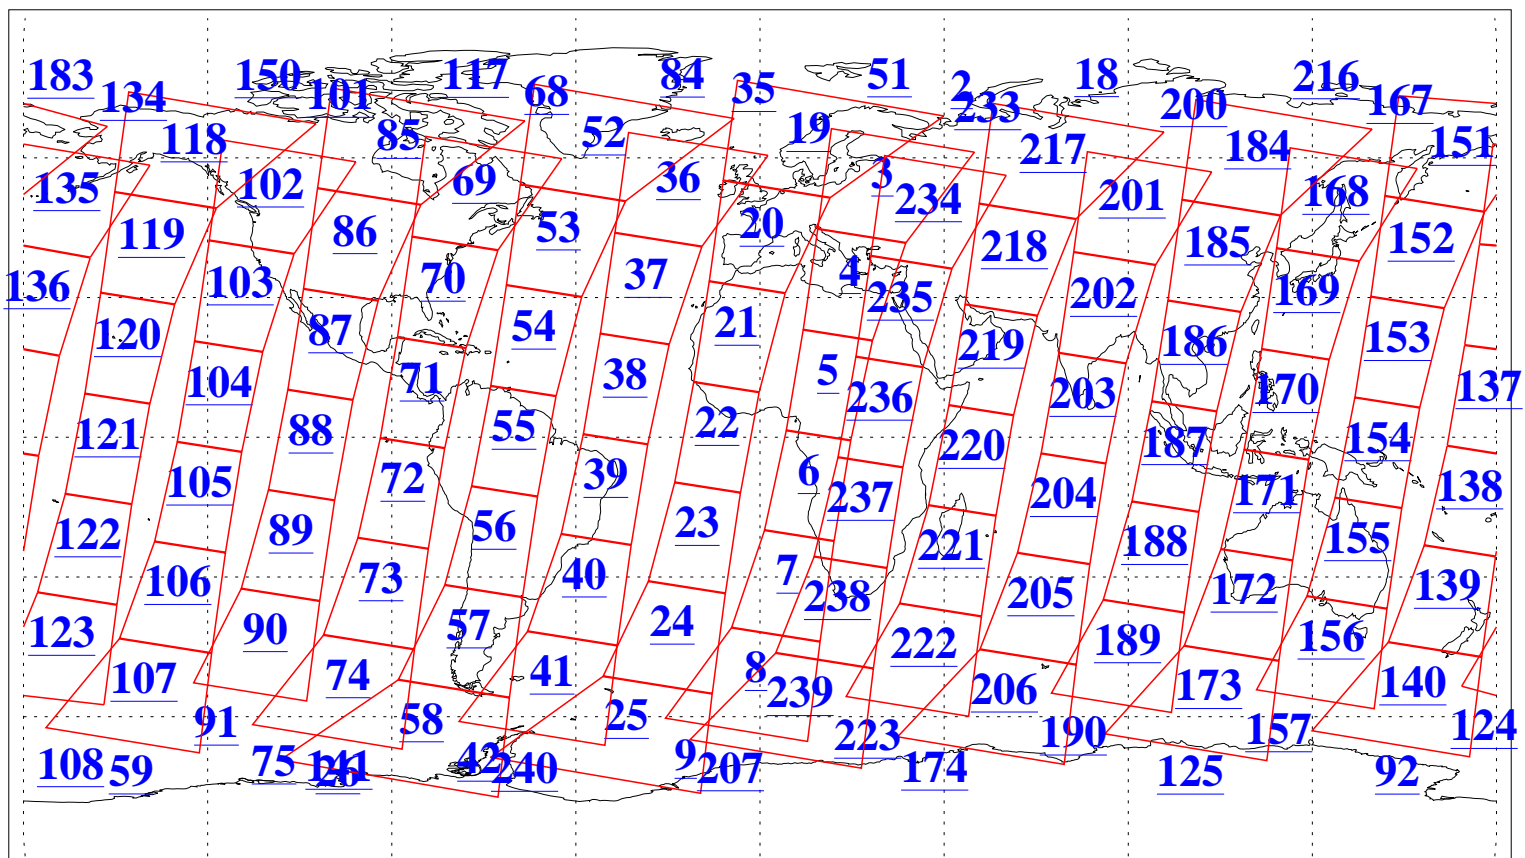

L1B Availability
AMSU Granules: 240
HSB Granules: 0
AIRS Granules: 240

17 Feb 2006
DoY 48
Aqua Day 1385
Granules: 1 to 120

Granules: 121 to 240

Legend: AMSU Available, HSB Available, AIRS Available

L1B Availability
AMSU Granules: 240
HSB Granules: 0
AIRS Granules: 240

17 Feb 2006
DoY 48
Aqua Day 1385
Ascending Granules

Descending Granules

Legend: AMSU Available, HSB Available, AIRS Available

L1B Availability
AMSU Granules: 240
HSB Granules: 0
AIRS Granules: 240

17 Feb 2006
DoY 48
Aqua Day 1385

Northern Hemisphere Granules

Southern Hemisphere Granules

Legend: AMSU Available, HSB Available, AIRS Available