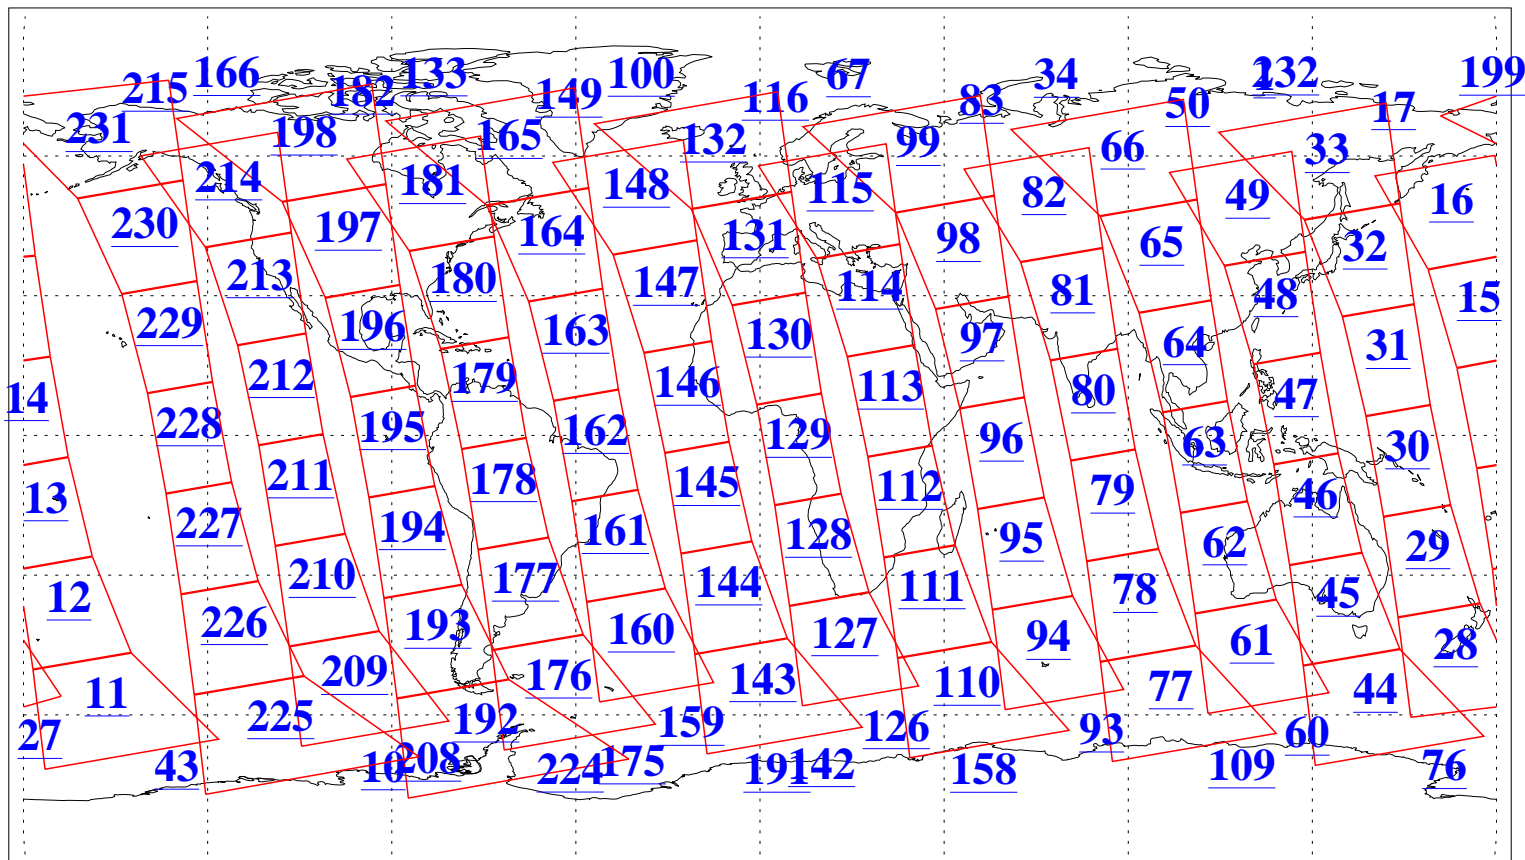

L1B Availability
AMSU Granules: 240
HSB Granules: 0
AIRS Granules: 240

17 Feb 2006
DoY 48
Aqua Day 1385
Granules: 1 to 120

Granules: 121 to 240

Legend: AMSU Available, HSB Available, AIRS Available

L1B Availability
AMSU Granules: 240
HSB Granules: 0
AIRS Granules: 240

17 Feb 2006
DoY 48
Aqua Day 1385
Ascending Granules

Descending Granules

Legend: AMSU Available, HSB Available, AIRS Available

L1B Availability
AMSU Granules: 240
HSB Granules: 0
AIRS Granules: 240

17 Feb 2006
DoY 48
Aqua Day 1385

Northern Hemisphere Granules

Southern Hemisphere Granules

Legend: AMSU Available, HSB Available, AIRS Available