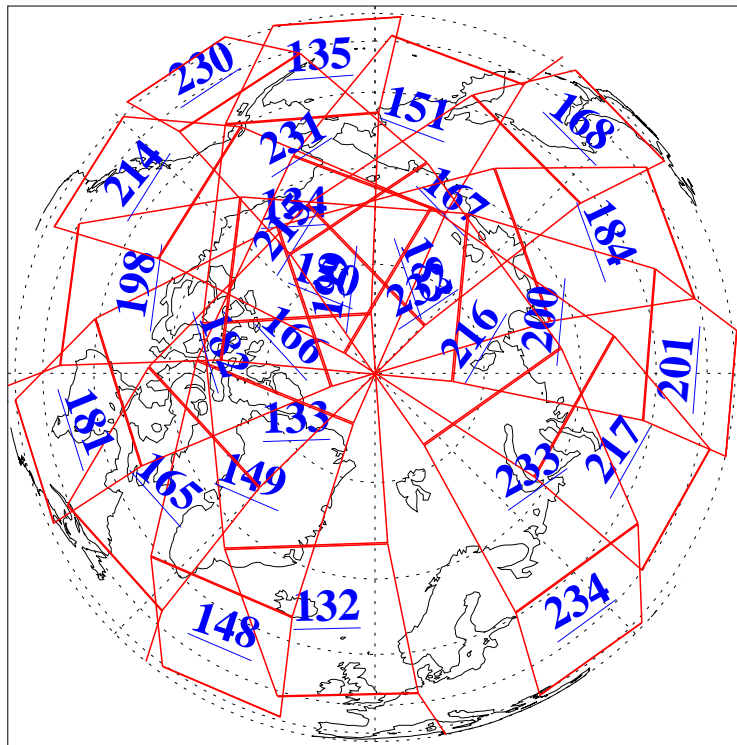

L1B Availability
AMSU Granules: 240
HSB Granules: 0
AIRS Granules: 240

17 Feb 2006
DoY 48
Aqua Day 1385
Granules: 1 to 120

Granules: 121 to 240

Legend: AMSU Available, HSB Available, AIRS Available

L1B Availability
AMSU Granules: 240
HSB Granules: 0
AIRS Granules: 240

17 Feb 2006
DoY 48
Aqua Day 1385
Ascending Granules

Descending Granules

Legend: AMSU Available, HSB Available, AIRS Available

L1B Availability
AMSU Granules: 240
HSB Granules: 0
AIRS Granules: 240

17 Feb 2006
DoY 48
Aqua Day 1385

Northern Hemisphere Granules

Southern Hemisphere Granules

Legend: AMSU Available, HSB Available, AIRS Available