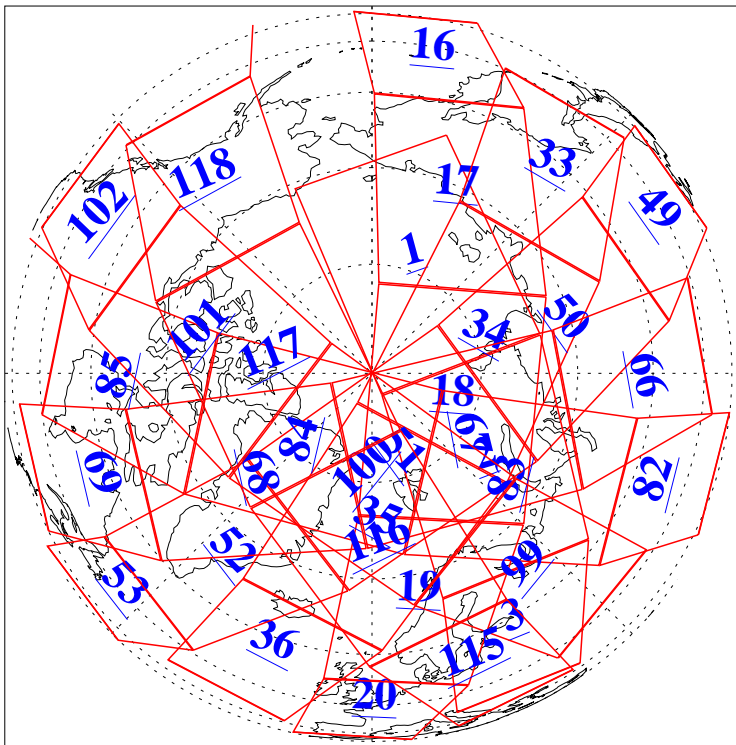

L1B Availability
AMSU Granules: 240
HSB Granules: 0
AIRS Granules: 240

17 Feb 2006
DoY 48
Aqua Day 1385
Granules: 1 to 120

Granules: 121 to 240

Legend: AMSU Available, HSB Available, AIRS Available

L1B Availability
AMSU Granules: 240
HSB Granules: 0
AIRS Granules: 240

17 Feb 2006
DoY 48
Aqua Day 1385
Ascending Granules

Descending Granules

Legend: AMSU Available, HSB Available, AIRS Available

L1B Availability
AMSU Granules: 240
HSB Granules: 0
AIRS Granules: 240

17 Feb 2006
DoY 48
Aqua Day 1385

Northern Hemisphere Granules

Southern Hemisphere Granules

Legend: AMSU Available, HSB Available, AIRS Available