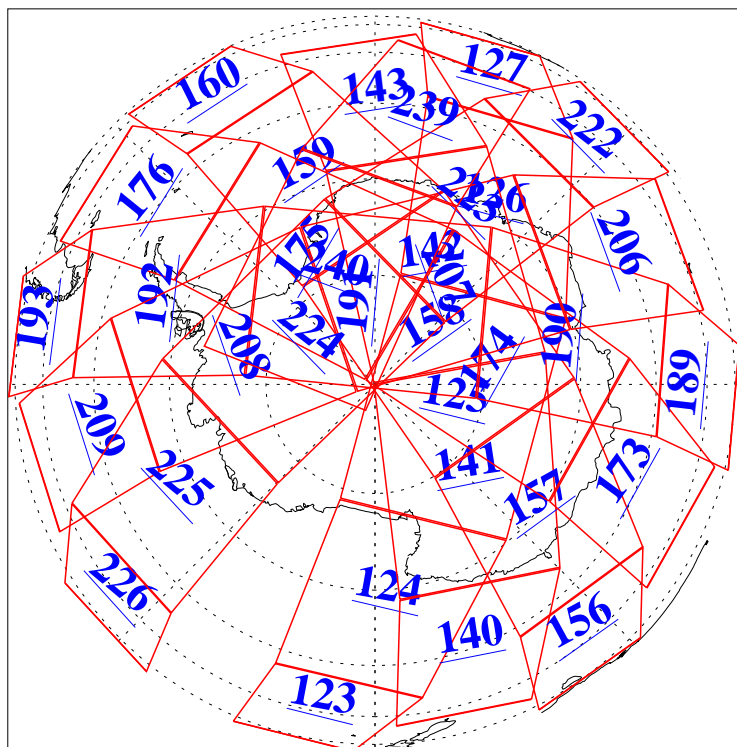

L1B Availability
AMSU Granules: 240
HSB Granules: 0
AIRS Granules: 240

17 Feb 2006
DoY 48
Aqua Day 1385
Granules: 1 to 120

Granules: 121 to 240

Legend: AMSU Available, HSB Available, AIRS Available

L1B Availability
AMSU Granules: 240
HSB Granules: 0
AIRS Granules: 240

17 Feb 2006
DoY 48
Aqua Day 1385
Ascending Granules

Descending Granules

Legend: AMSU Available, HSB Available, AIRS Available

L1B Availability
AMSU Granules: 240
HSB Granules: 0
AIRS Granules: 240

17 Feb 2006
DoY 48
Aqua Day 1385

Northern Hemisphere Granules

Southern Hemisphere Granules

Legend: AMSU Available, HSB Available, AIRS Available