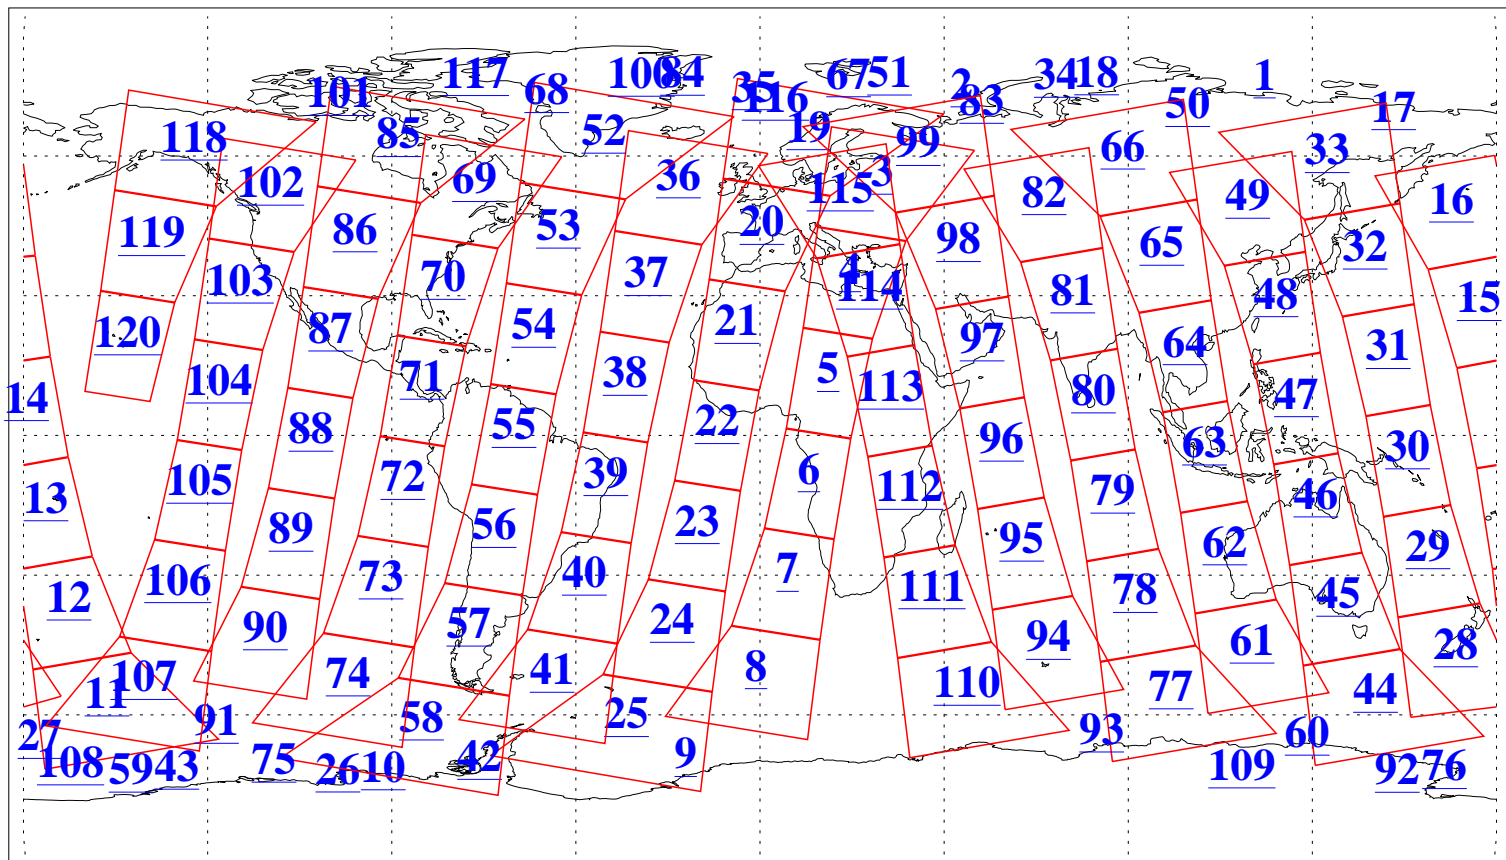

L1B Availability
AMSU Granules: 240
HSB Granules: 0
AIRS Granules: 240

17 Feb 2006
DoY 48
Aqua Day 1385
Granules: 1 to 120

Granules: 121 to 240

Legend: AMSU Available, HSB Available, AIRS Available

L1B Availability
AMSU Granules: 240
HSB Granules: 0
AIRS Granules: 240

17 Feb 2006
DoY 48
Aqua Day 1385
Ascending Granules

Descending Granules

Legend: AMSU Available, HSB Available, AIRS Available

L1B Availability
AMSU Granules: 240
HSB Granules: 0
AIRS Granules: 240

17 Feb 2006
DoY 48
Aqua Day 1385

Northern Hemisphere Granules

Southern Hemisphere Granules

Legend: AMSU Available, HSB Available, AIRS Available