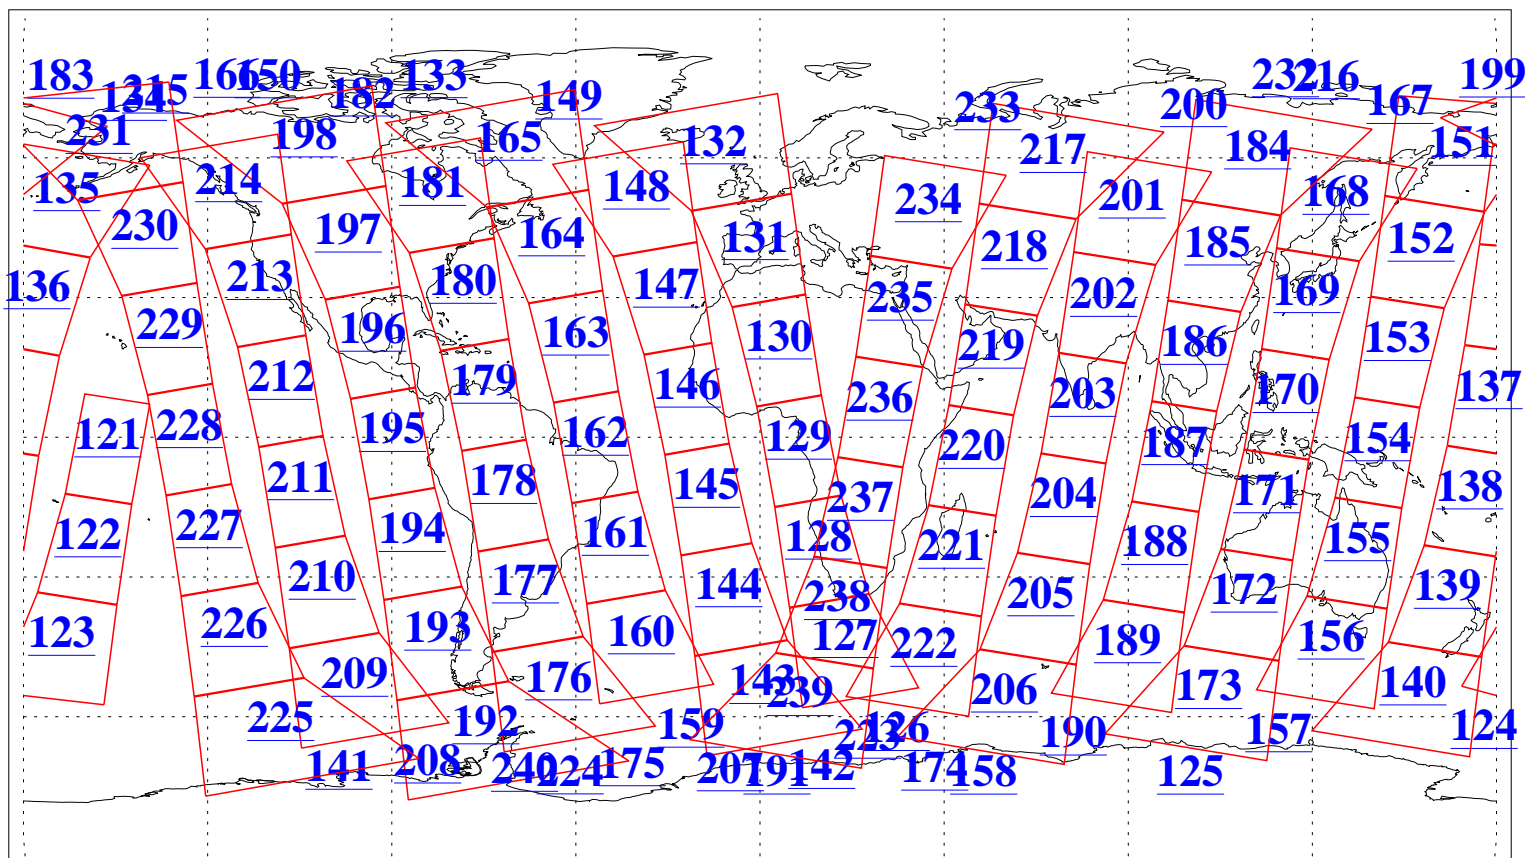

L1B Availability
AMSU Granules: 240
HSB Granules: 0
AIRS Granules: 240

17 Feb 2006
DoY 48
Aqua Day 1385
Granules: 1 to 120

Granules: 121 to 240

Legend: AMSU Available, HSB Available, AIRS Available

L1B Availability
AMSU Granules: 240
HSB Granules: 0
AIRS Granules: 240

17 Feb 2006
DoY 48
Aqua Day 1385
Ascending Granules

Descending Granules

Legend: AMSU Available, HSB Available, AIRS Available

L1B Availability
AMSU Granules: 240
HSB Granules: 0
AIRS Granules: 240

17 Feb 2006
DoY 48
Aqua Day 1385