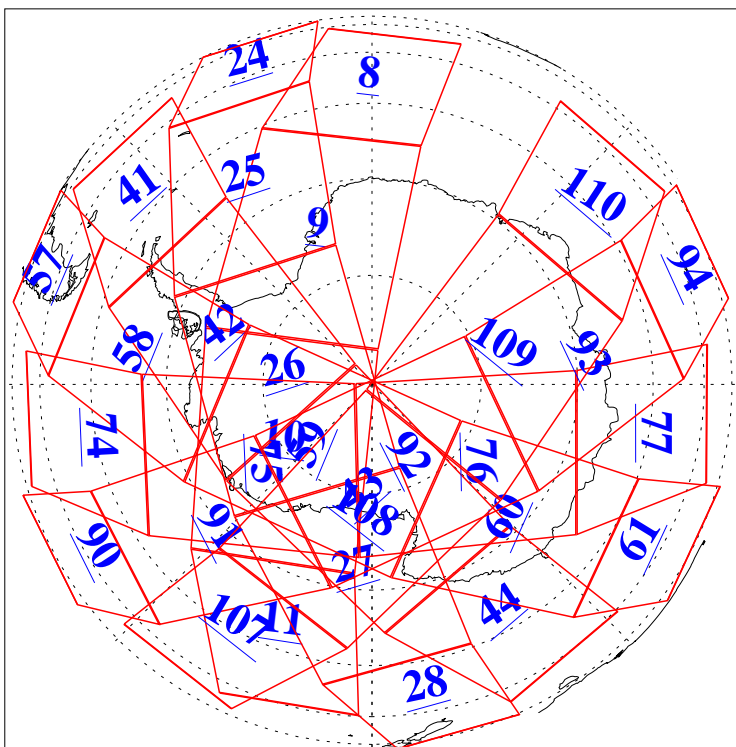

L1B Availability
AMSU Granules: 240
HSB Granules: 0
AIRS Granules: 240

17 Feb 2006
DoY 48
Aqua Day 1385
Granules: 1 to 120

Granules: 121 to 240

Legend: AMSU Available, HSB Available, AIRS Available

L1B Availability
AMSU Granules: 240
HSB Granules: 0
AIRS Granules: 240

17 Feb 2006
DoY 48
Aqua Day 1385
Ascending Granules

Descending Granules

Legend: AMSU Available, HSB Available, AIRS Available

L1B Availability
AMSU Granules: 240
HSB Granules: 0
AIRS Granules: 240

17 Feb 2006
DoY 48
Aqua Day 1385

Northern Hemisphere Granules

Southern Hemisphere Granules

Legend: AMSU Available, HSB Available, AIRS Available