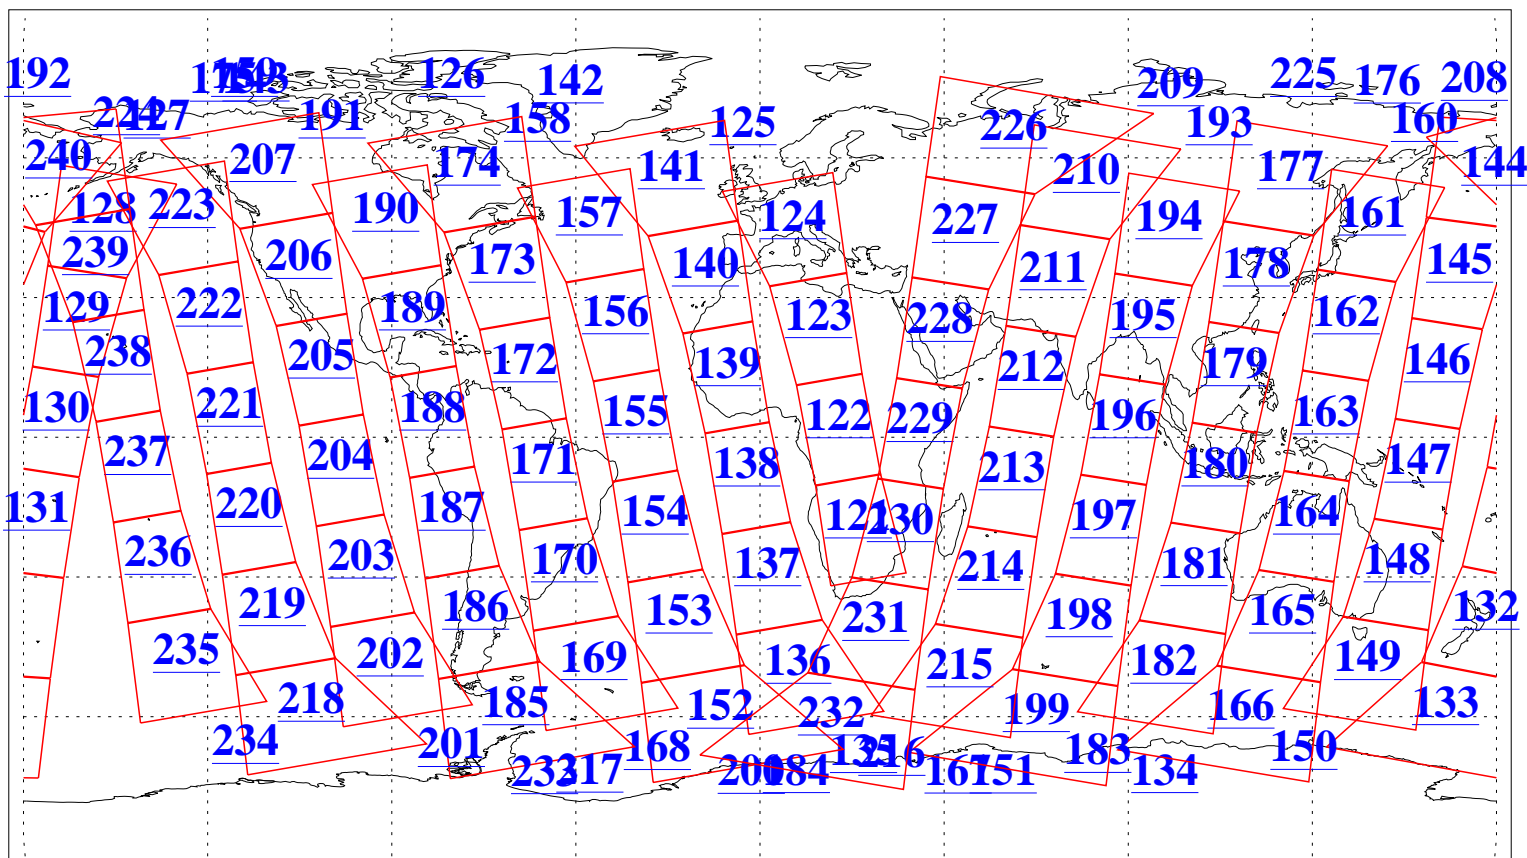

L1B Availability
AMSU Granules: 240
HSB Granules: 0
AIRS Granules: 240

16 Feb 2006
DoY 47
Aqua Day 1384
Granules: 1 to 120

Granules: 121 to 240

Legend: AMSU Available, HSB Available, AIRS Available

L1B Availability
AMSU Granules: 240
HSB Granules: 0
AIRS Granules: 240

16 Feb 2006
DoY 47
Aqua Day 1384
Ascending Granules

Descending Granules

Legend: AMSU Available, HSB Available, AIRS Available

L1B Availability
 AMSU Granules: 240
 HSB Granules: 0
 AIRS Granules: 240

16 Feb 2006
 DoY 47
 Aqua Day 1384