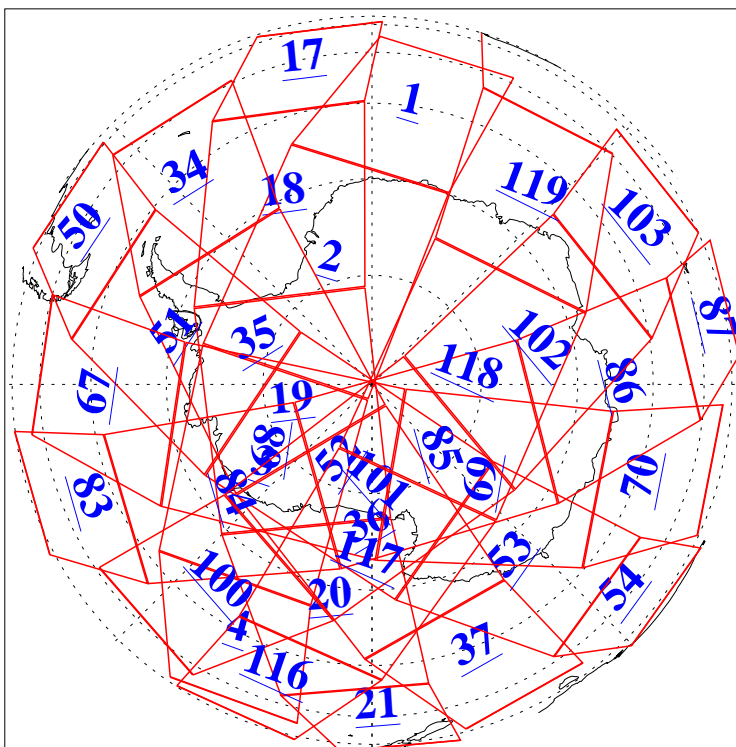

L1B Availability
AMSU Granules: 240
HSB Granules: 0
AIRS Granules: 240

16 Feb 2006
DoY 47
Aqua Day 1384
Granules: 1 to 120

Granules: 121 to 240

Legend: AMSU Available, HSB Available, AIRS Available

L1B Availability
AMSU Granules: 240
HSB Granules: 0
AIRS Granules: 240

16 Feb 2006
DoY 47
Aqua Day 1384
Ascending Granules

Descending Granules

Legend: AMSU Available, HSB Available, AIRS Available

L1B Availability
 AMSU Granules: 240
 HSB Granules: 0
 AIRS Granules: 240

16 Feb 2006
 DoY 47
 Aqua Day 1384

Northern Hemisphere Granules

Southern Hemisphere Granules

Legend: AMSU Available, HSB Available, AIRS Available