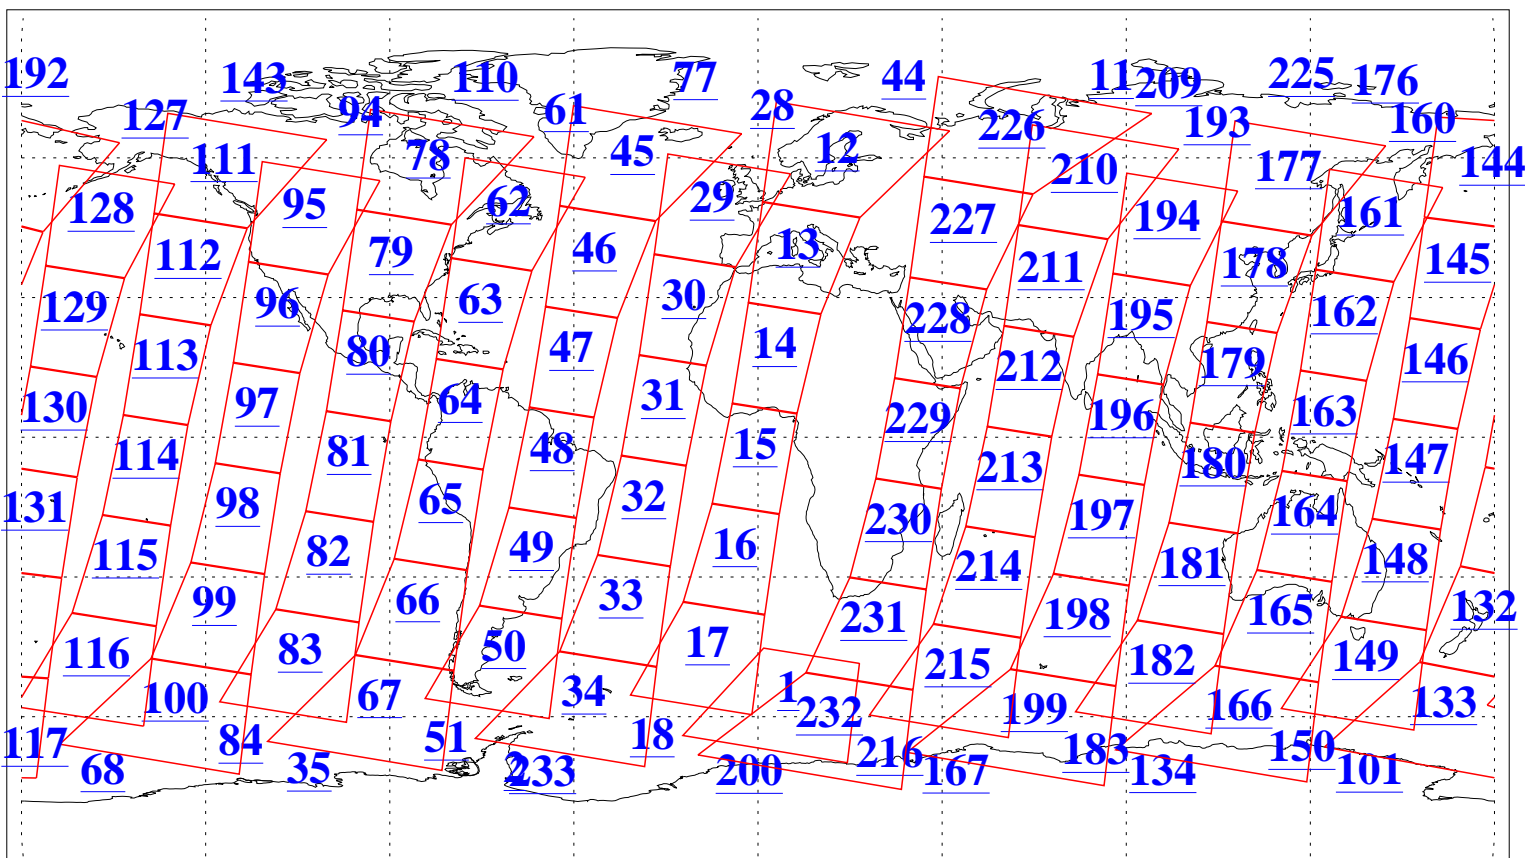

L1B Availability
AMSU Granules: 240
HSB Granules: 0
AIRS Granules: 240

16 Feb 2006
DoY 47
Aqua Day 1384
Granules: 1 to 120

Granules: 121 to 240

Legend: AMSU Available, HSB Available, AIRS Available

L1B Availability
AMSU Granules: 240
HSB Granules: 0
AIRS Granules: 240

16 Feb 2006
DoY 47
Aqua Day 1384
Ascending Granules

Descending Granules

Legend: AMSU Available, HSB Available, AIRS Available

L1B Availability
 AMSU Granules: 240
 HSB Granules: 0
 AIRS Granules: 240

16 Feb 2006
 DoY 47
 Aqua Day 1384

Northern Hemisphere Granules

Southern Hemisphere Granules

Legend: AMSU Available, HSB Available, AIRS Available