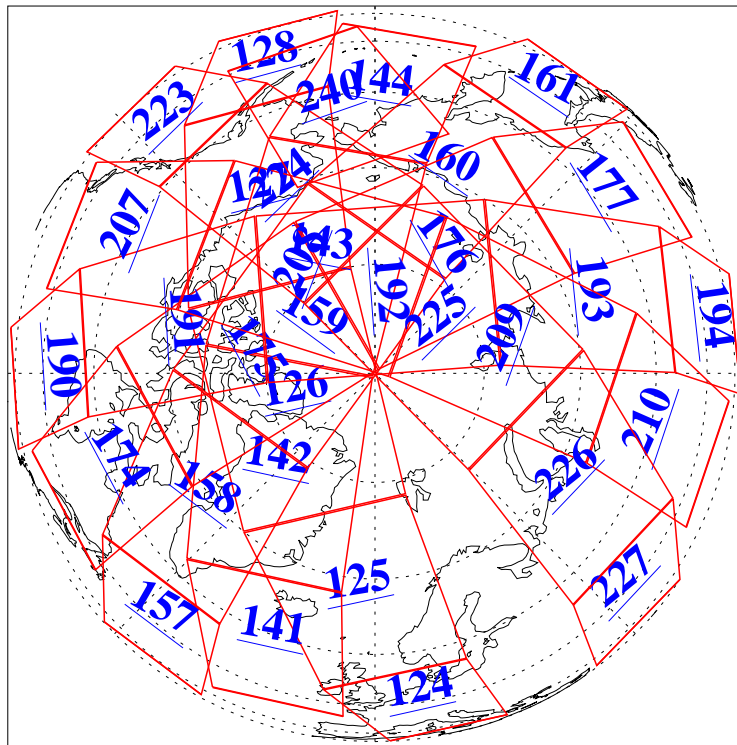

L1B Availability
AMSU Granules: 240
HSB Granules: 0
AIRS Granules: 240

16 Feb 2006
DoY 47
Aqua Day 1384
Granules: 1 to 120

Granules: 121 to 240

Legend: AMSU Available, HSB Available, AIRS Available

L1B Availability
AMSU Granules: 240
HSB Granules: 0
AIRS Granules: 240

16 Feb 2006
DoY 47
Aqua Day 1384
Ascending Granules

Descending Granules

Legend: AMSU Available, HSB Available, AIRS Available

L1B Availability
 AMSU Granules: 240
 HSB Granules: 0
 AIRS Granules: 240

16 Feb 2006
 DoY 47
 Aqua Day 1384

Northern Hemisphere Granules

Southern Hemisphere Granules

Legend: AMSU Available, HSB Available, AIRS Available