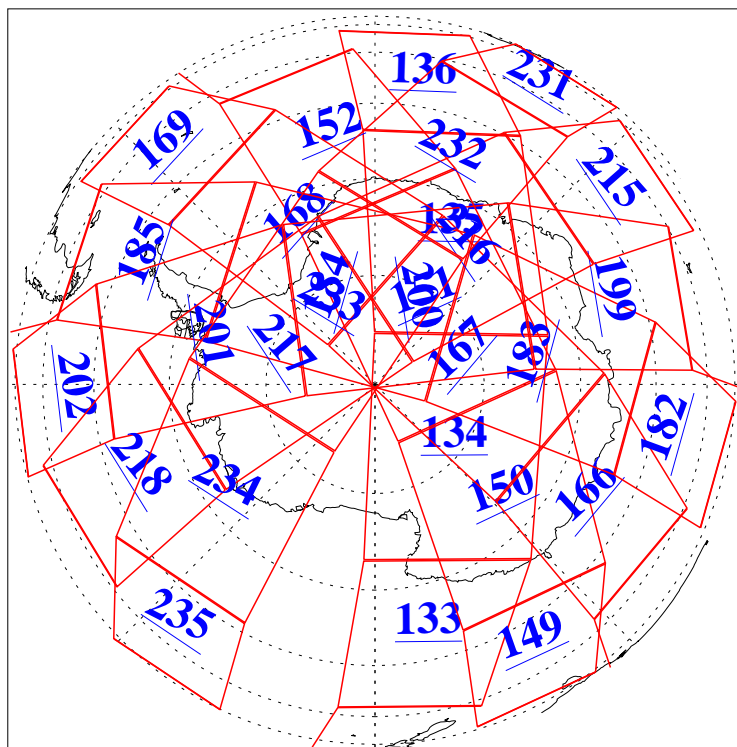

L1B Availability
AMSU Granules: 240
HSB Granules: 0
AIRS Granules: 240

16 Feb 2006
DoY 47
Aqua Day 1384
Granules: 1 to 120

Granules: 121 to 240

Legend: AMSU Available, HSB Available, AIRS Available

L1B Availability
AMSU Granules: 240
HSB Granules: 0
AIRS Granules: 240

16 Feb 2006
DoY 47
Aqua Day 1384
Ascending Granules

Descending Granules

Legend: AMSU Available, HSB Available, AIRS Available

L1B Availability
 AMSU Granules: 240
 HSB Granules: 0
 AIRS Granules: 240

16 Feb 2006
 DoY 47
 Aqua Day 1384

Northern Hemisphere Granules

Southern Hemisphere Granules

Legend: AMSU Available, HSB Available, AIRS Available