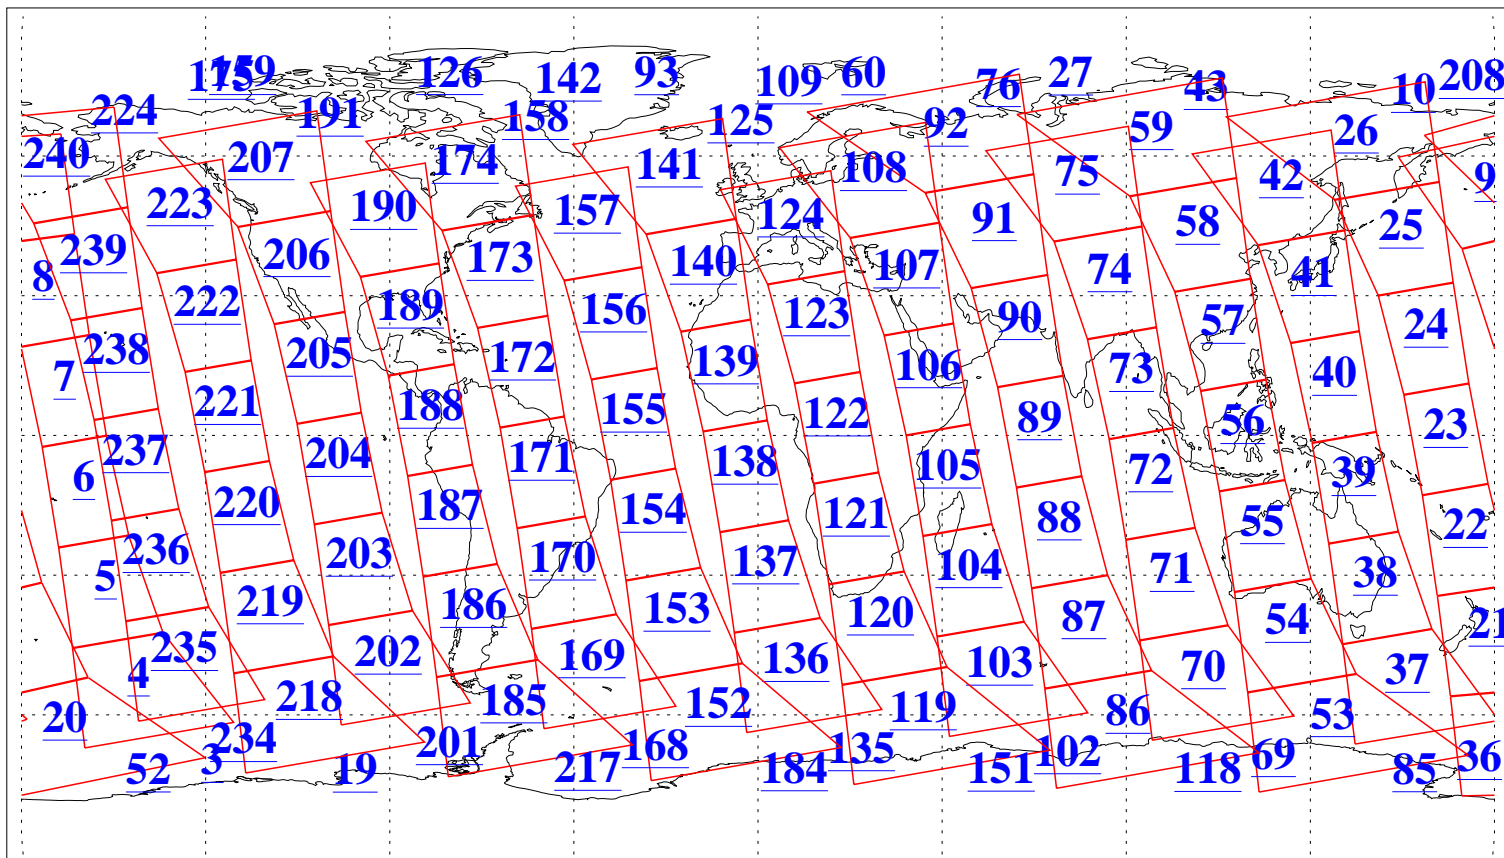

L1B Availability
AMSU Granules: 240
HSB Granules: 0
AIRS Granules: 240

16 Feb 2006
DoY 47
Aqua Day 1384
Granules: 1 to 120

Granules: 121 to 240

Legend: AMSU Available, HSB Available, AIRS Available

L1B Availability
AMSU Granules: 240
HSB Granules: 0
AIRS Granules: 240

16 Feb 2006
DoY 47
Aqua Day 1384
Ascending Granules

Descending Granules

Legend: AMSU Available, HSB Available, AIRS Available

L1B Availability
 AMSU Granules: 240
 HSB Granules: 0
 AIRS Granules: 240

16 Feb 2006
 DoY 47
 Aqua Day 1384

Northern Hemisphere Granules

Southern Hemisphere Granules

Legend: AMSU Available, HSB Available, AIRS Available