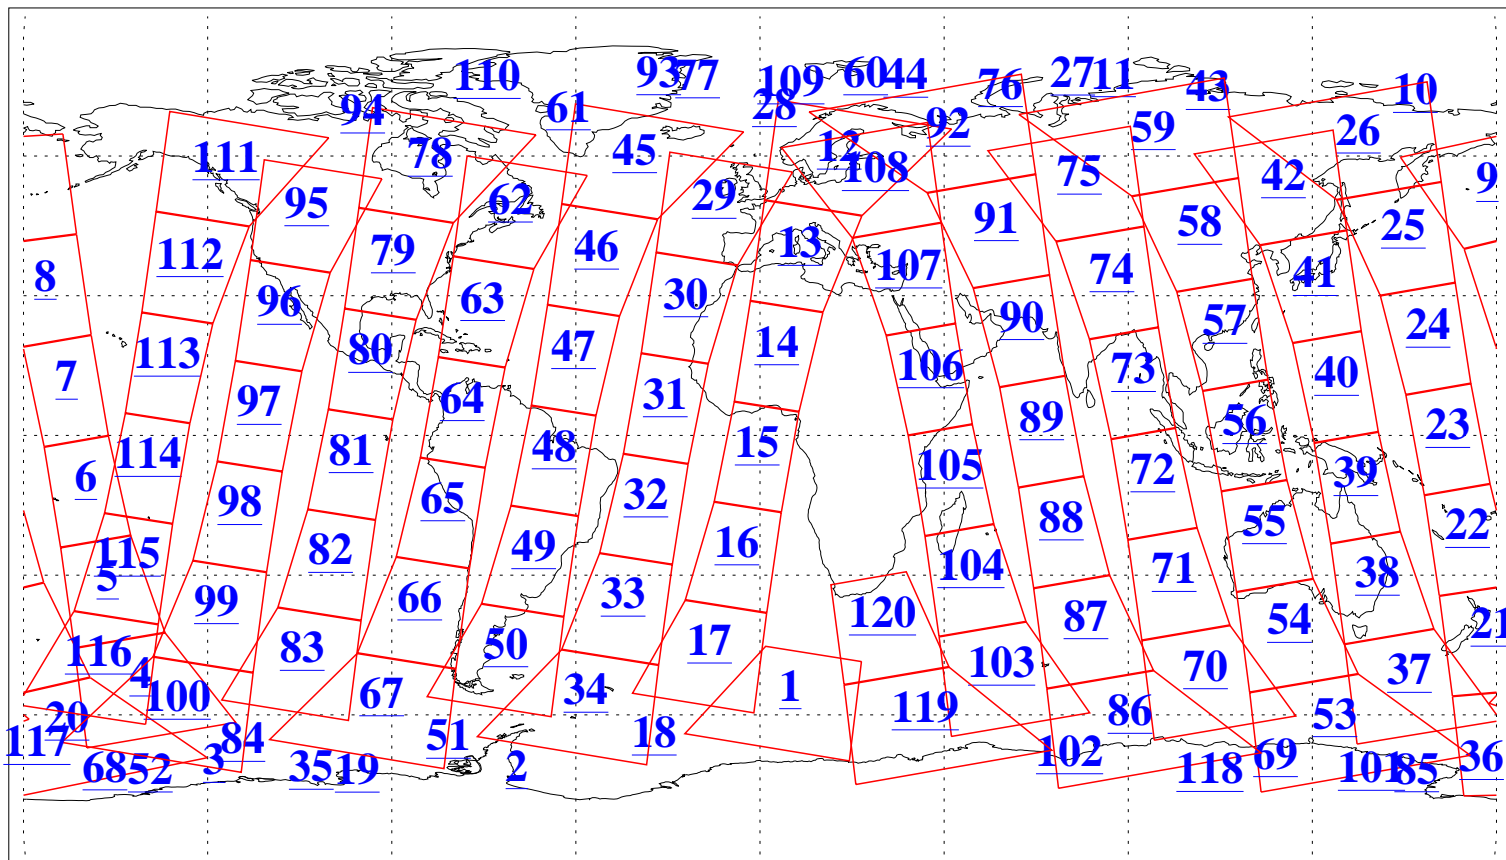

L1B Availability
AMSU Granules: 240
HSB Granules: 0
AIRS Granules: 240

16 Feb 2006
DoY 47
Aqua Day 1384
Granules: 1 to 120

Granules: 121 to 240

Legend: AMSU Available, HSB Available, AIRS Available

L1B Availability
AMSU Granules: 240
HSB Granules: 0
AIRS Granules: 240

16 Feb 2006
DoY 47
Aqua Day 1384
Ascending Granules

Descending Granules

Legend: AMSU Available, HSB Available, AIRS Available

L1B Availability
 AMSU Granules: 240
 HSB Granules: 0
 AIRS Granules: 240

16 Feb 2006
 DoY 47
 Aqua Day 1384

Northern Hemisphere Granules

Southern Hemisphere Granules

Legend: AMSU Available, HSB Available, AIRS Available