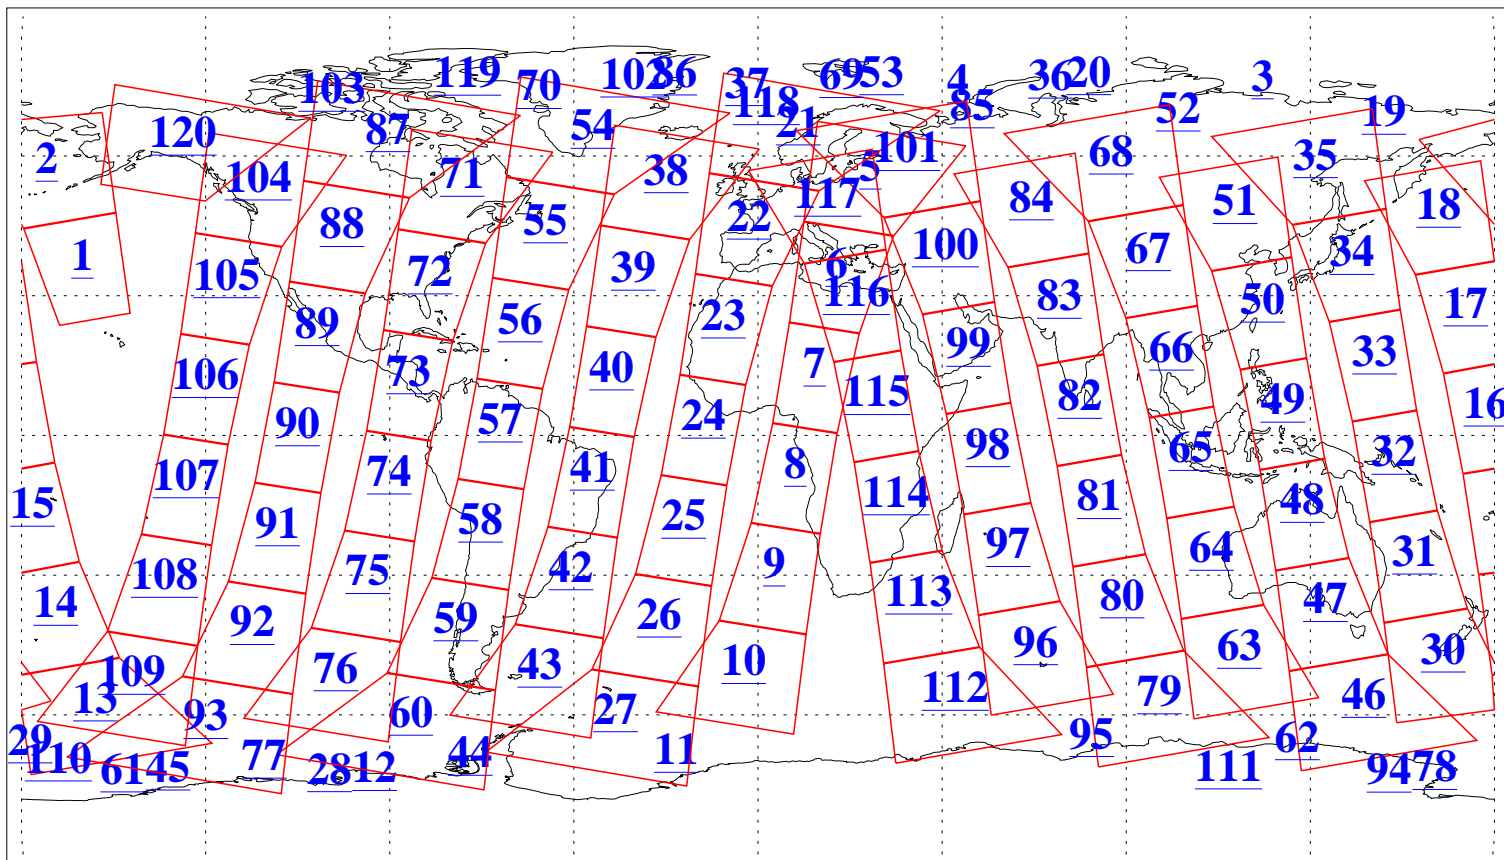

L1B Availability
AMSU Granules: 240
HSB Granules: 0
AIRS Granules: 240

15 Feb 2006
DoY 46
Aqua Day 1383
Granules: 1 to 120

Granules: 121 to 240

Legend: AMSU Available, HSB Available, AIRS Available

L1B Availability
AMSU Granules: 240
HSB Granules: 0
AIRS Granules: 240

15 Feb 2006
DoY 46
Aqua Day 1383
Ascending Granules

Descending Granules

Legend: AMSU Available, HSB Available, AIRS Available

L1B Availability
AMSU Granules: 240
HSB Granules: 0
AIRS Granules: 240

15 Feb 2006
DoY 46
Aqua Day 1383

Northern Hemisphere Granules

Southern Hemisphere Granules

Legend: AMSU Available, HSB Available, AIRS Available