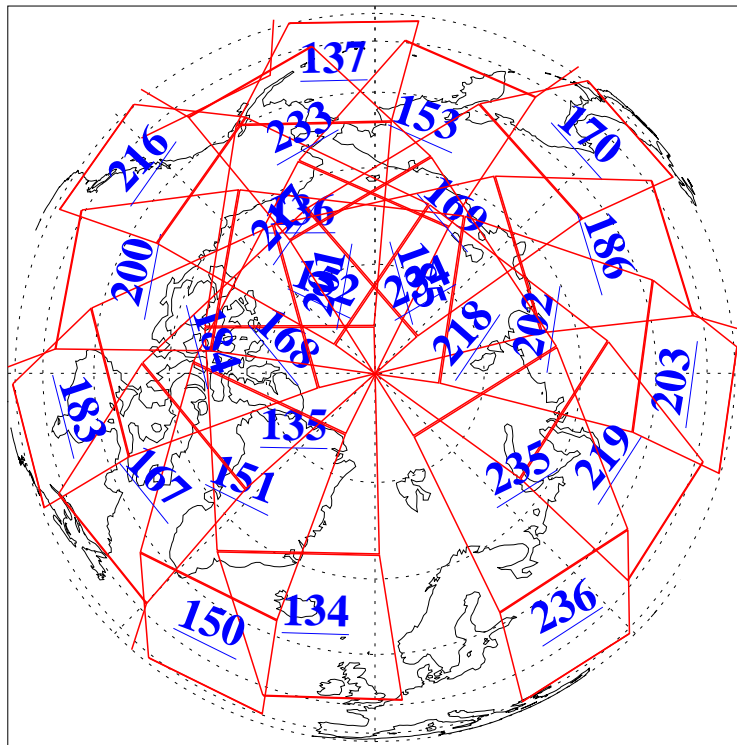

L1B Availability
AMSU Granules: 240
HSB Granules: 0
AIRS Granules: 240

15 Feb 2006
DoY 46
Aqua Day 1383
Granules: 1 to 120

Granules: 121 to 240

Legend: AMSU Available, HSB Available, AIRS Available

L1B Availability
AMSU Granules: 240
HSB Granules: 0
AIRS Granules: 240

15 Feb 2006
DoY 46
Aqua Day 1383
Ascending Granules

Descending Granules

Legend: AMSU Available, HSB Available, AIRS Available

L1B Availability
AMSU Granules: 240
HSB Granules: 0
AIRS Granules: 240

15 Feb 2006
DoY 46
Aqua Day 1383

Northern Hemisphere Granules

Southern Hemisphere Granules

Legend: AMSU Available, HSB Available, AIRS Available