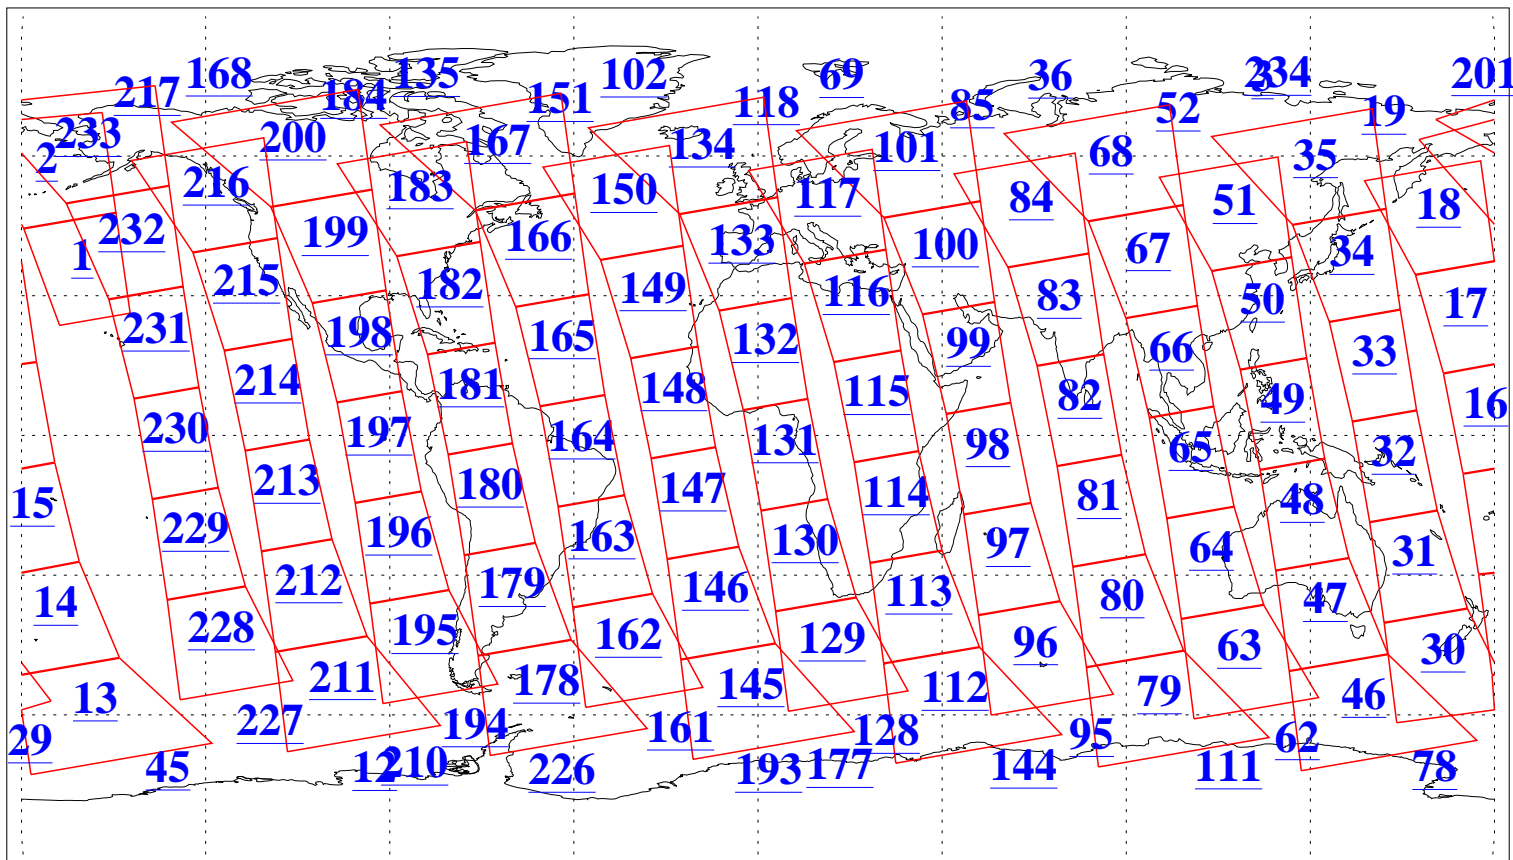

L1B Availability
AMSU Granules: 240
HSB Granules: 0
AIRS Granules: 240

15 Feb 2006
DoY 46
Aqua Day 1383
Granules: 1 to 120

Granules: 121 to 240

Legend: AMSU Available, HSB Available, AIRS Available

L1B Availability
AMSU Granules: 240
HSB Granules: 0
AIRS Granules: 240

15 Feb 2006
DoY 46
Aqua Day 1383
Ascending Granules

Descending Granules

Legend: AMSU Available, HSB Available, AIRS Available

L1B Availability
AMSU Granules: 240
HSB Granules: 0
AIRS Granules: 240

15 Feb 2006
DoY 46
Aqua Day 1383

Northern Hemisphere Granules

Southern Hemisphere Granules

Legend: AMSU Available, HSB Available, AIRS Available