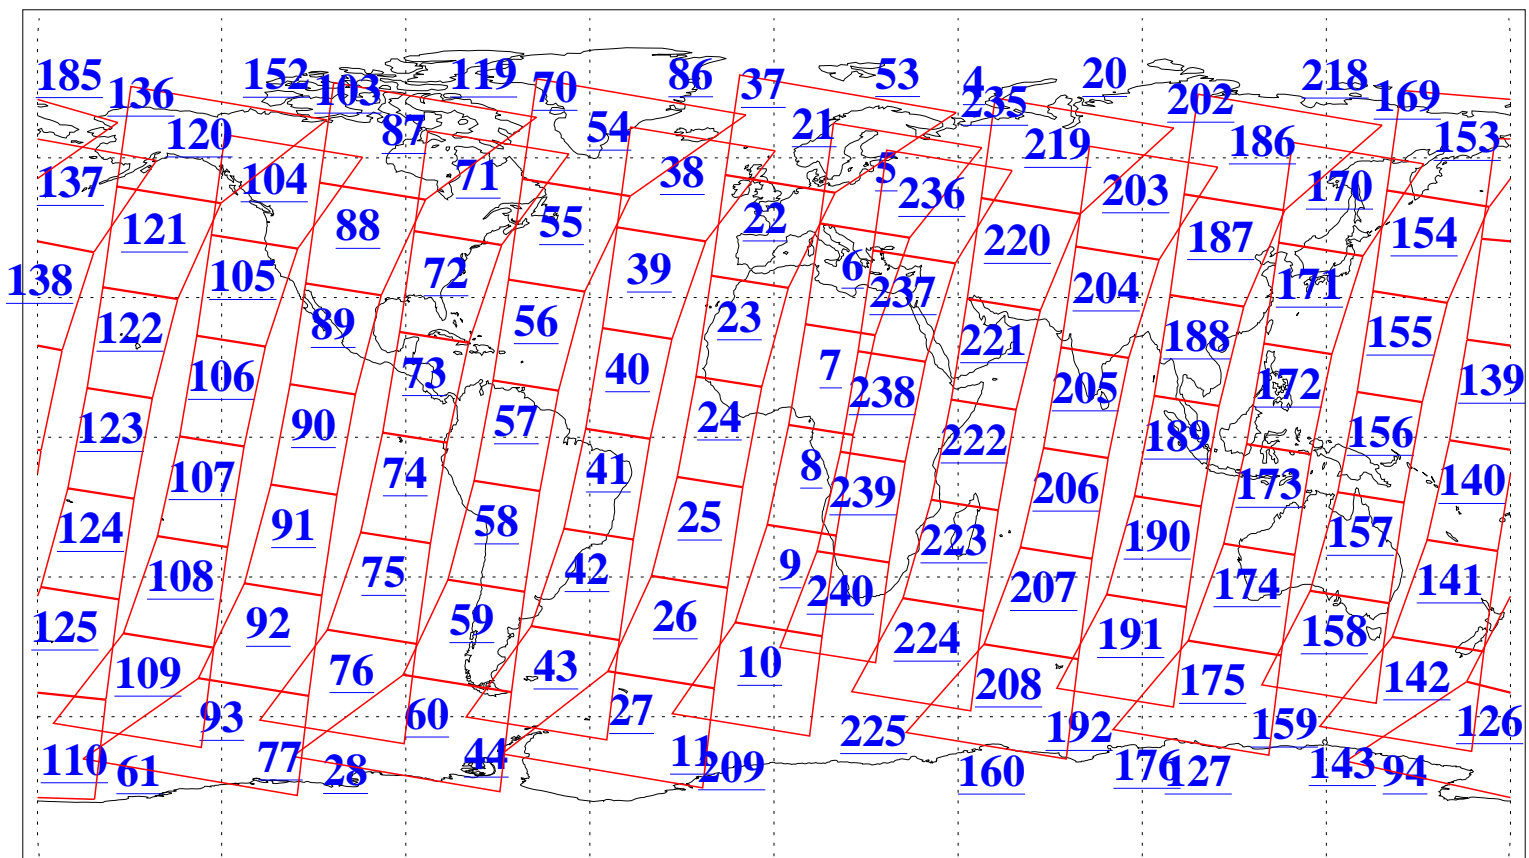

L1B Availability
AMSU Granules: 240
HSB Granules: 0
AIRS Granules: 240

15 Feb 2006
DoY 46
Aqua Day 1383
Granules: 1 to 120

Granules: 121 to 240

Legend: AMSU Available, HSB Available, AIRS Available

L1B Availability
AMSU Granules: 240
HSB Granules: 0
AIRS Granules: 240

15 Feb 2006
DoY 46
Aqua Day 1383
Ascending Granules

Descending Granules

Legend: AMSU Available, HSB Available, AIRS Available

L1B Availability
AMSU Granules: 240
HSB Granules: 0
AIRS Granules: 240

15 Feb 2006
DoY 46
Aqua Day 1383

Northern Hemisphere Granules

Southern Hemisphere Granules

Legend: AMSU Available, HSB Available, AIRS Available