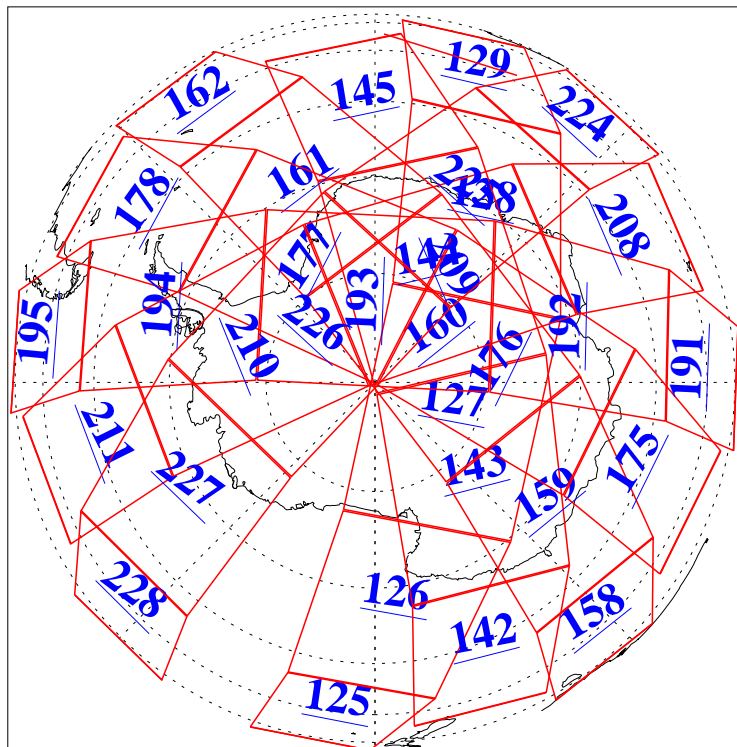

L1B Availability
AMSU Granules: 240
HSB Granules: 0
AIRS Granules: 240

15 Feb 2006
DoY 46
Aqua Day 1383
Granules: 1 to 120

Granules: 121 to 240

Legend: AMSU Available, HSB Available, AIRS Available

L1B Availability
AMSU Granules: 240
HSB Granules: 0
AIRS Granules: 240

15 Feb 2006
DoY 46
Aqua Day 1383
Ascending Granules

Descending Granules

Legend: AMSU Available, HSB Available, AIRS Available

L1B Availability
AMSU Granules: 240
HSB Granules: 0
AIRS Granules: 240

15 Feb 2006
DoY 46
Aqua Day 1383

Northern Hemisphere Granules

Southern Hemisphere Granules

Legend: AMSU Available, HSB Available, AIRS Available