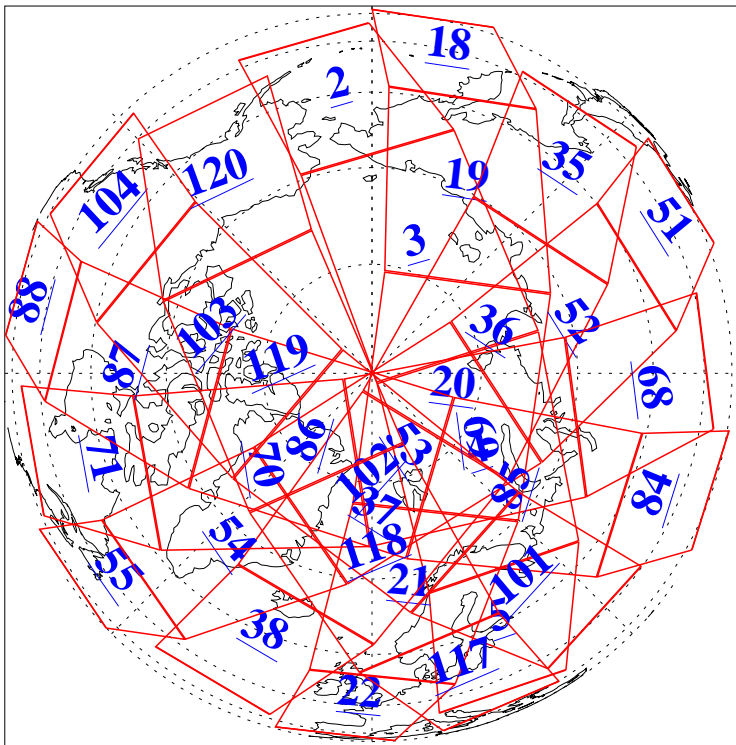

L1B Availability
AMSU Granules: 240
HSB Granules: 0
AIRS Granules: 240

15 Feb 2006
DoY 46
Aqua Day 1383
Granules: 1 to 120

Granules: 121 to 240

Legend: AMSU Available, HSB Available, AIRS Available

L1B Availability
AMSU Granules: 240
HSB Granules: 0
AIRS Granules: 240

15 Feb 2006
DoY 46
Aqua Day 1383
Ascending Granules

Descending Granules

Legend: AMSU Available, HSB Available, AIRS Available

L1B Availability
AMSU Granules: 240
HSB Granules: 0
AIRS Granules: 240

15 Feb 2006
DoY 46
Aqua Day 1383

Northern Hemisphere Granules

Southern Hemisphere Granules

Legend: AMSU Available, HSB Available, AIRS Available