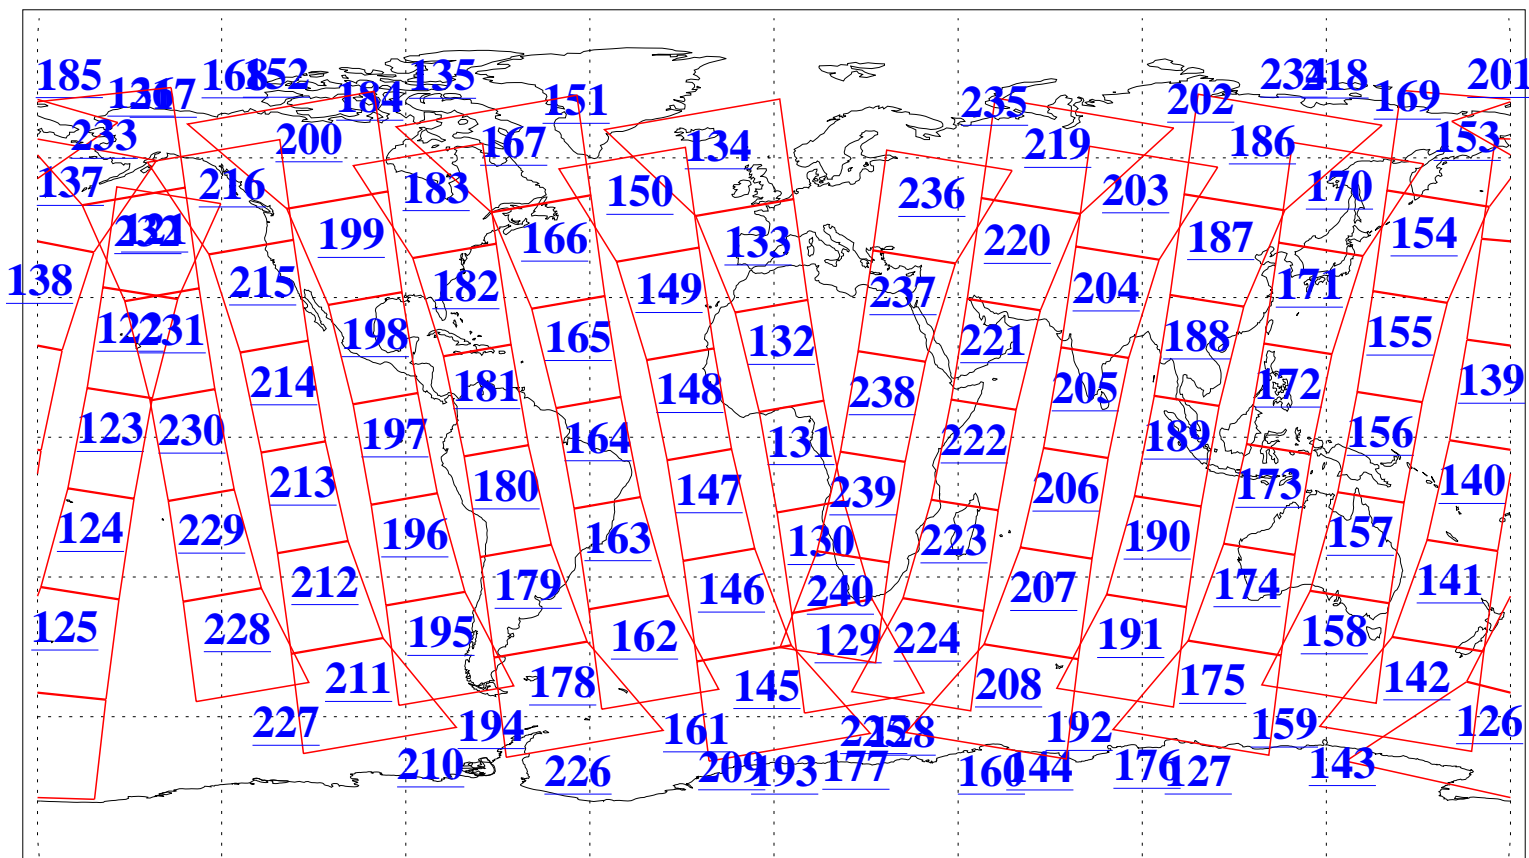

L1B Availability
AMSU Granules: 240
HSB Granules: 0
AIRS Granules: 240

15 Feb 2006
DoY 46
Aqua Day 1383
Granules: 1 to 120

Granules: 121 to 240

Legend: AMSU Available, HSB Available, AIRS Available

L1B Availability
AMSU Granules: 240
HSB Granules: 0
AIRS Granules: 240

15 Feb 2006
DoY 46
Aqua Day 1383
Ascending Granules

Descending Granules

Legend: AMSU Available, HSB Available, AIRS Available

L1B Availability
AMSU Granules: 240
HSB Granules: 0
AIRS Granules: 240

15 Feb 2006
DoY 46
Aqua Day 1383

Northern Hemisphere Granules

Southern Hemisphere Granules

Legend: AMSU Available, HSB Available, AIRS Available