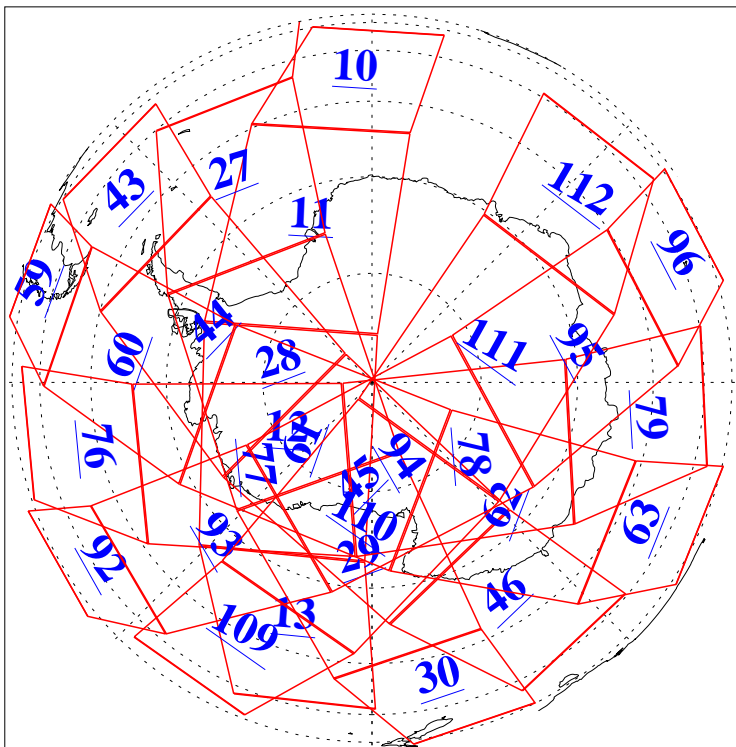

L1B Availability
AMSU Granules: 240
HSB Granules: 0
AIRS Granules: 240

15 Feb 2006
DoY 46
Aqua Day 1383
Granules: 1 to 120

Granules: 121 to 240

Legend: AMSU Available, HSB Available, AIRS Available

L1B Availability
AMSU Granules: 240
HSB Granules: 0
AIRS Granules: 240

15 Feb 2006
DoY 46
Aqua Day 1383
Ascending Granules

Descending Granules

Legend: AMSU Available, HSB Available, AIRS Available

L1B Availability
AMSU Granules: 240
HSB Granules: 0
AIRS Granules: 240

15 Feb 2006
DoY 46
Aqua Day 1383

Northern Hemisphere Granules

Southern Hemisphere Granules

Legend: AMSU Available, HSB Available, AIRS Available