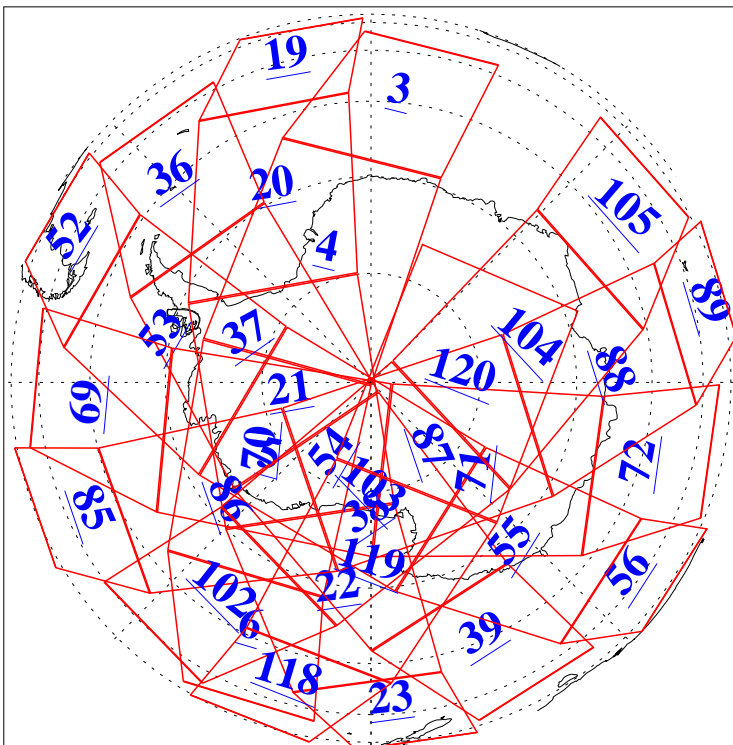

L1B Availability
AMSU Granules: 240
HSB Granules: 0
AIRS Granules: 240

14 Feb 2006
DoY 45
Aqua Day 1382
Granules: 1 to 120

Granules: 121 to 240

Legend: AMSU Available, HSB Available, AIRS Available

L1B Availability
 AMSU Granules: 240
 HSB Granules: 0
 AIRS Granules: 240

14 Feb 2006
 DoY 45
 Aqua Day 1382
 Ascending Granules

Descending Granules

Legend: AMSU Available, HSB Available, AIRS Available

L1B Availability
 AMSU Granules: 240
 HSB Granules: 0
 AIRS Granules: 240

14 Feb 2006
 DoY 45
 Aqua Day 1382

Northern Hemisphere Granules

Southern Hemisphere Granules

Legend: AMSU Available, HSB Available, AIRS Available