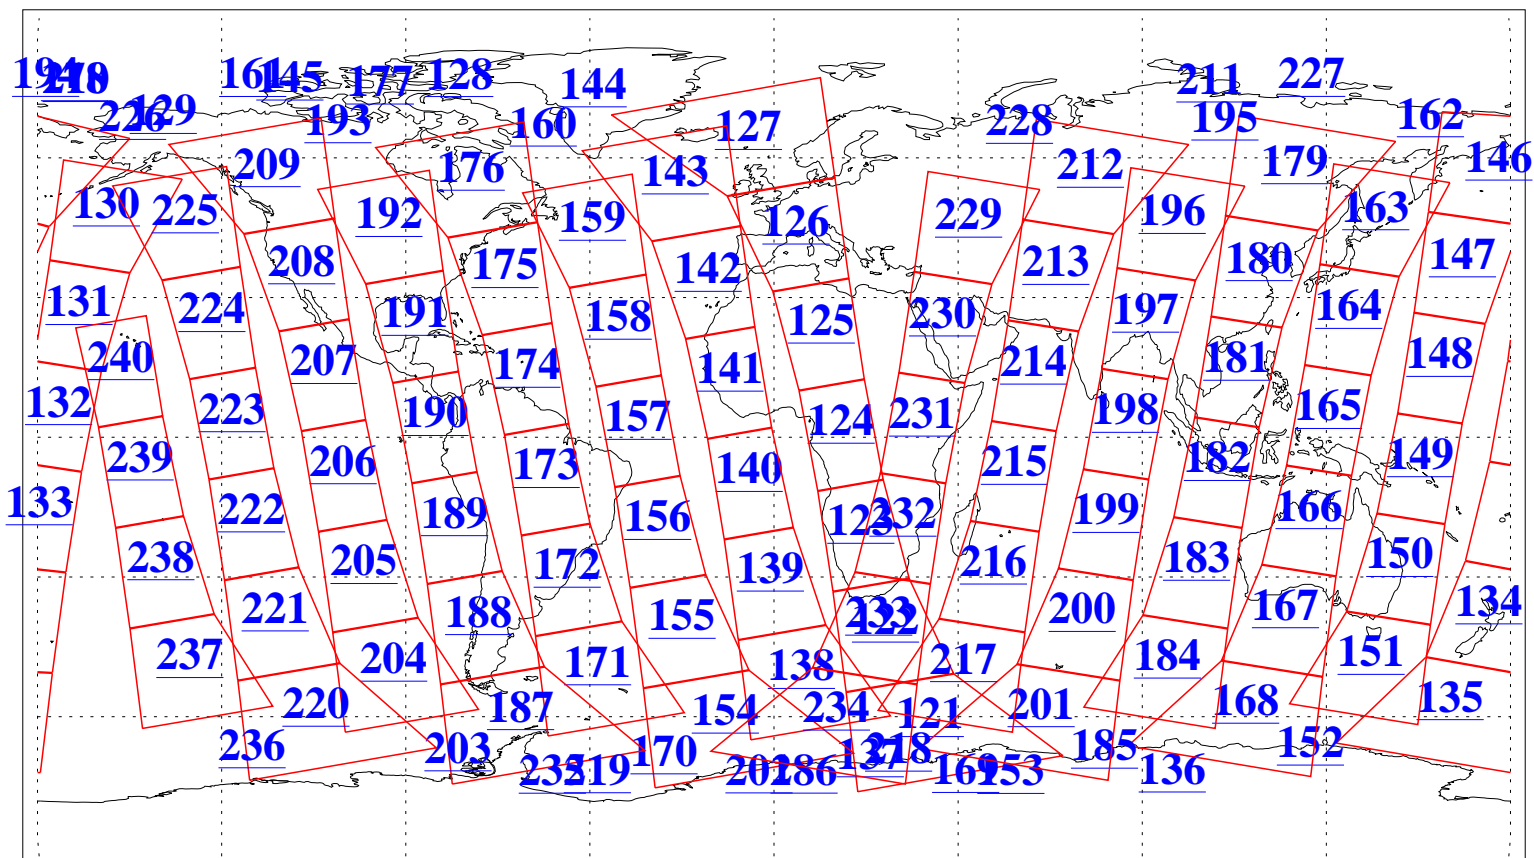

L1B Availability
AMSU Granules: 240
HSB Granules: 0
AIRS Granules: 240

14 Feb 2006
DoY 45
Aqua Day 1382
Granules: 1 to 120

Granules: 121 to 240

Legend: AMSU Available, HSB Available, AIRS Available

L1B Availability
 AMSU Granules: 240
 HSB Granules: 0
 AIRS Granules: 240

14 Feb 2006
 DoY 45
 Aqua Day 1382
 Ascending Granules

Descending Granules

Legend: AMSU Available, HSB Available, AIRS Available

L1B Availability
 AMSU Granules: 240
 HSB Granules: 0
 AIRS Granules: 240

14 Feb 2006
 DoY 45
 Aqua Day 1382

Northern Hemisphere Granules

Southern Hemisphere Granules

Legend: AMSU Available, HSB Available, AIRS Available