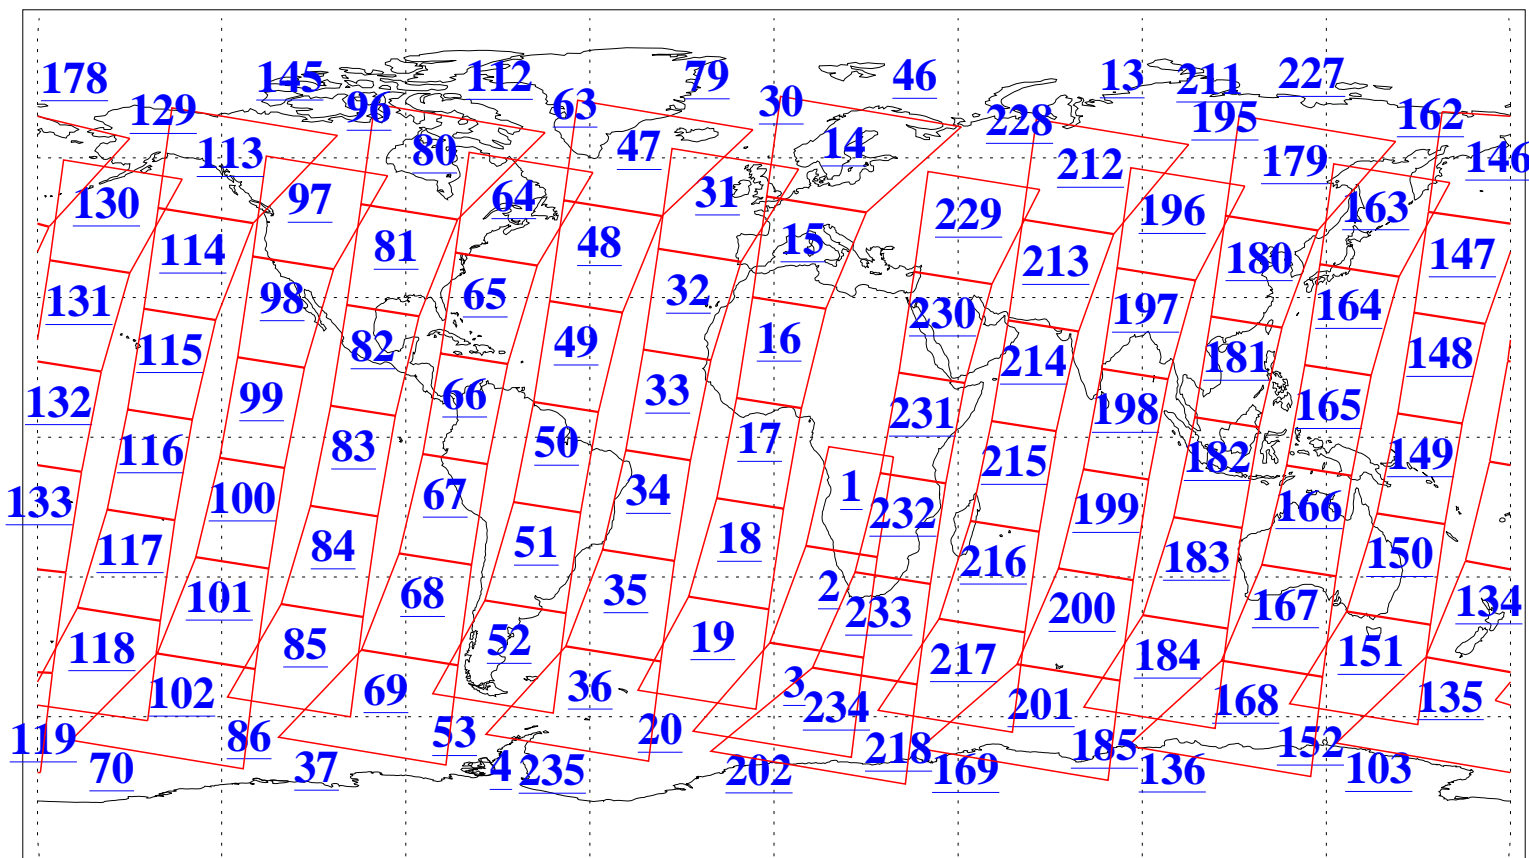

L1B Availability
AMSU Granules: 240
HSB Granules: 0
AIRS Granules: 240

14 Feb 2006
DoY 45
Aqua Day 1382
Granules: 1 to 120

Granules: 121 to 240

Legend: AMSU Available, HSB Available, AIRS Available

L1B Availability
 AMSU Granules: 240
 HSB Granules: 0
 AIRS Granules: 240

14 Feb 2006
 DoY 45
 Aqua Day 1382
 Ascending Granules

Descending Granules

Legend: AMSU Available, HSB Available, AIRS Available

L1B Availability
 AMSU Granules: 240
 HSB Granules: 0
 AIRS Granules: 240

14 Feb 2006
 DoY 45
 Aqua Day 1382

Northern Hemisphere Granules

Southern Hemisphere Granules

Legend: AMSU Available, HSB Available, AIRS Available