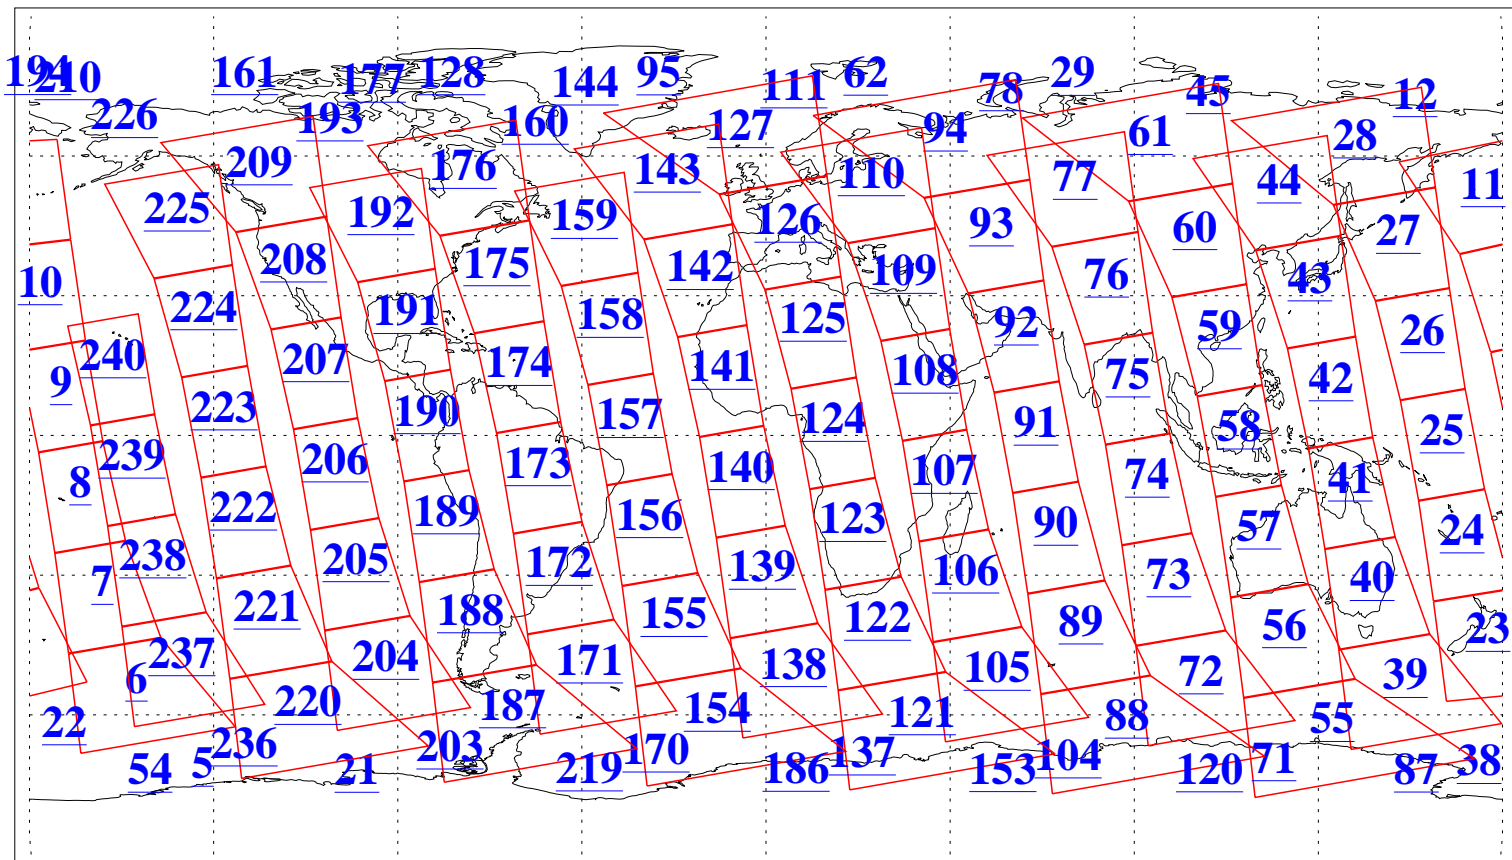

L1B Availability
AMSU Granules: 240
HSB Granules: 0
AIRS Granules: 240

14 Feb 2006
DoY 45
Aqua Day 1382
Granules: 1 to 120

Granules: 121 to 240

Legend: AMSU Available, HSB Available, AIRS Available

L1B Availability
 AMSU Granules: 240
 HSB Granules: 0
 AIRS Granules: 240

14 Feb 2006
 DoY 45
 Aqua Day 1382
 Ascending Granules

Descending Granules

Legend: AMSU Available, HSB Available, AIRS Available

L1B Availability
 AMSU Granules: 240
 HSB Granules: 0
 AIRS Granules: 240

14 Feb 2006
 DoY 45
 Aqua Day 1382

Northern Hemisphere Granules

Southern Hemisphere Granules

Legend: AMSU Available, HSB Available, AIRS Available