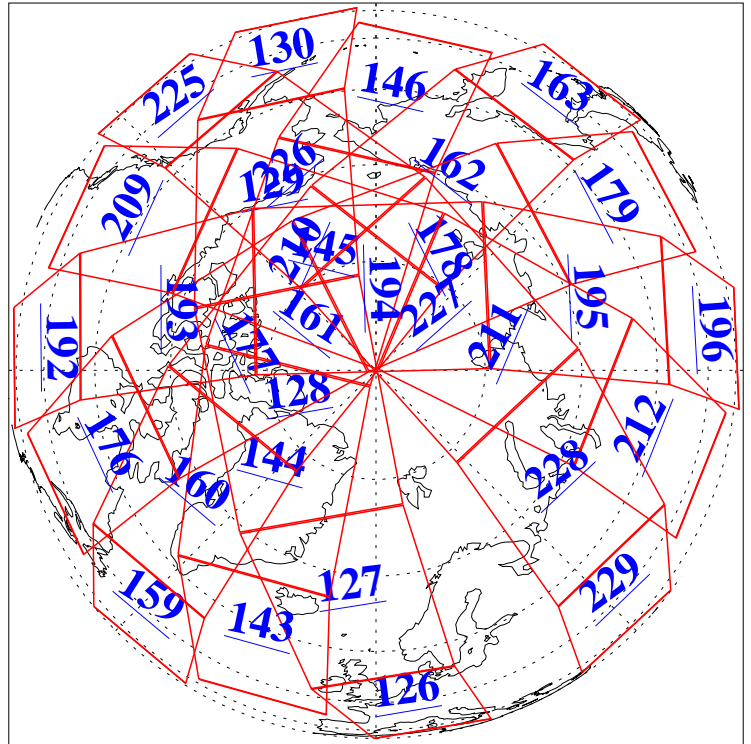

L1B Availability
AMSU Granules: 240
HSB Granules: 0
AIRS Granules: 240

14 Feb 2006
DoY 45
Aqua Day 1382
Granules: 1 to 120

Granules: 121 to 240

Legend: AMSU Available, HSB Available, AIRS Available

L1B Availability
 AMSU Granules: 240
 HSB Granules: 0
 AIRS Granules: 240

14 Feb 2006
 DoY 45
 Aqua Day 1382
 Ascending Granules

Descending Granules

Legend: AMSU Available, HSB Available, AIRS Available

L1B Availability
 AMSU Granules: 240
 HSB Granules: 0
 AIRS Granules: 240

14 Feb 2006
 DoY 45
 Aqua Day 1382

Northern Hemisphere Granules

Southern Hemisphere Granules

Legend: AMSU Available, HSB Available, AIRS Available