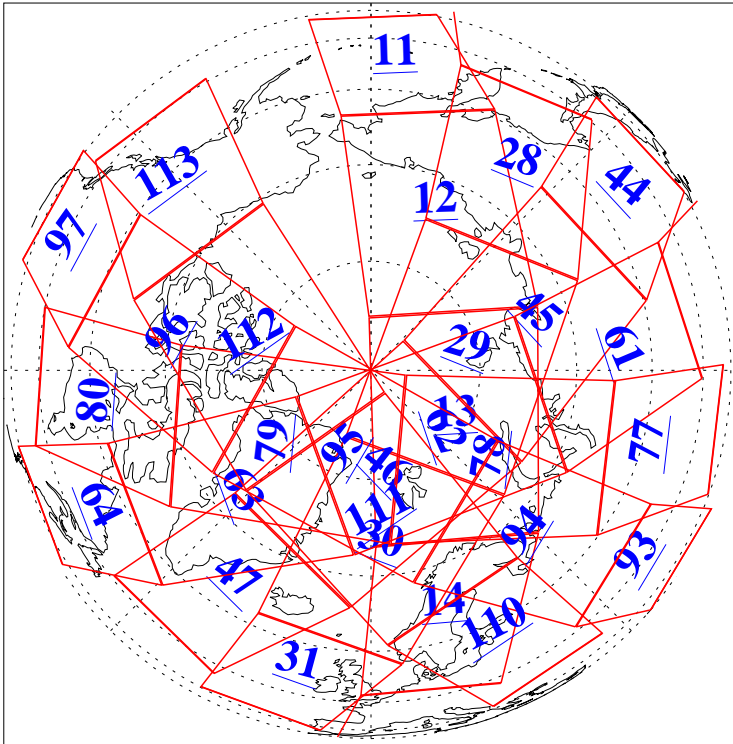

L1B Availability
AMSU Granules: 240
HSB Granules: 0
AIRS Granules: 240

14 Feb 2006
DoY 45
Aqua Day 1382
Granules: 1 to 120

Granules: 121 to 240

Legend: AMSU Available, HSB Available, AIRS Available

L1B Availability
 AMSU Granules: 240
 HSB Granules: 0
 AIRS Granules: 240

14 Feb 2006
 DoY 45
 Aqua Day 1382
 Ascending Granules

Descending Granules

Legend: AMSU Available, HSB Available, AIRS Available

L1B Availability
 AMSU Granules: 240
 HSB Granules: 0
 AIRS Granules: 240

14 Feb 2006
 DoY 45
 Aqua Day 1382

Northern Hemisphere Granules

Southern Hemisphere Granules

Legend: AMSU Available, HSB Available, AIRS Available