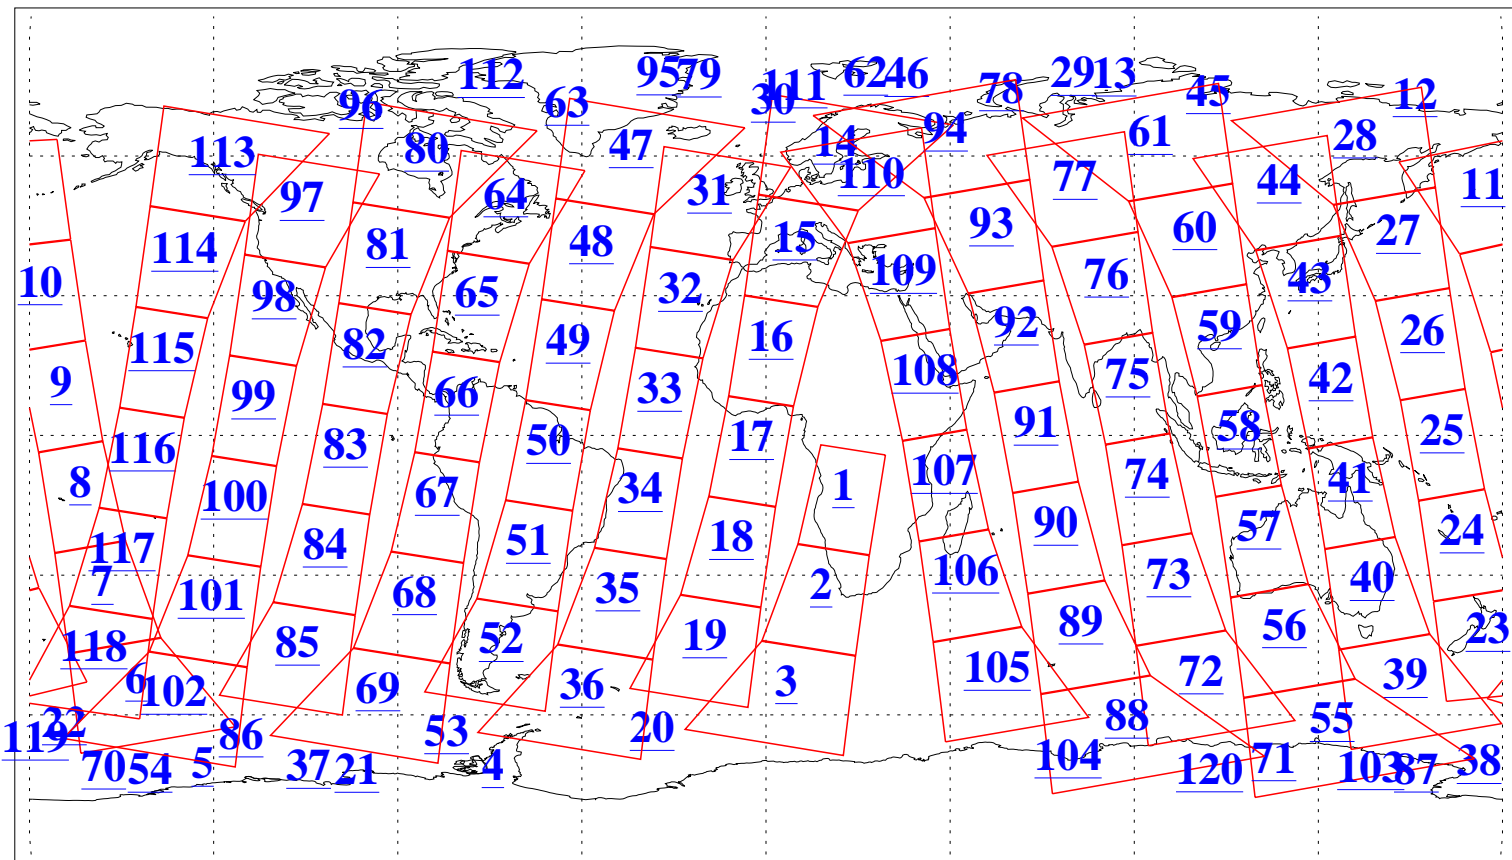

L1B Availability
AMSU Granules: 240
HSB Granules: 0
AIRS Granules: 240

14 Feb 2006
DoY 45
Aqua Day 1382
Granules: 1 to 120

Granules: 121 to 240

Legend: AMSU Available, HSB Available, AIRS Available

L1B Availability
 AMSU Granules: 240
 HSB Granules: 0
 AIRS Granules: 240

14 Feb 2006
 DoY 45
 Aqua Day 1382
 Ascending Granules

Descending Granules

Legend: AMSU Available, HSB Available, AIRS Available

L1B Availability
 AMSU Granules: 240
 HSB Granules: 0
 AIRS Granules: 240

14 Feb 2006
 DoY 45
 Aqua Day 1382

Northern Hemisphere Granules

Southern Hemisphere Granules

Legend: AMSU Available, HSB Available, AIRS Available