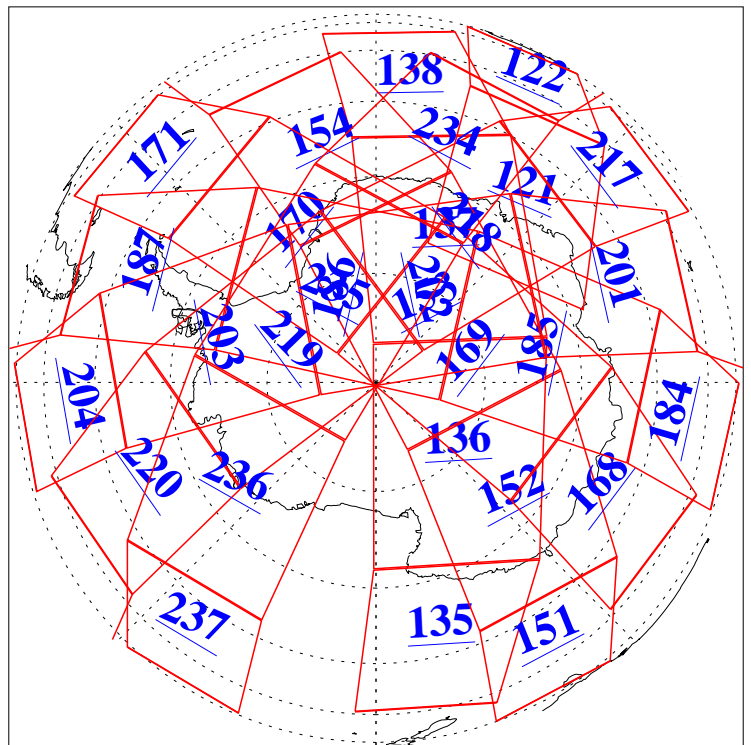

L1B Availability
AMSU Granules: 240
HSB Granules: 0
AIRS Granules: 240

14 Feb 2006
DoY 45
Aqua Day 1382
Granules: 1 to 120

Granules: 121 to 240

Legend: AMSU Available, HSB Available, AIRS Available

L1B Availability
 AMSU Granules: 240
 HSB Granules: 0
 AIRS Granules: 240

14 Feb 2006
 DoY 45
 Aqua Day 1382
 Ascending Granules

Descending Granules

Legend: AMSU Available, HSB Available, AIRS Available

L1B Availability
 AMSU Granules: 240
 HSB Granules: 0
 AIRS Granules: 240

14 Feb 2006
 DoY 45
 Aqua Day 1382

Northern Hemisphere Granules

Southern Hemisphere Granules

Legend: AMSU Available, HSB Available, AIRS Available