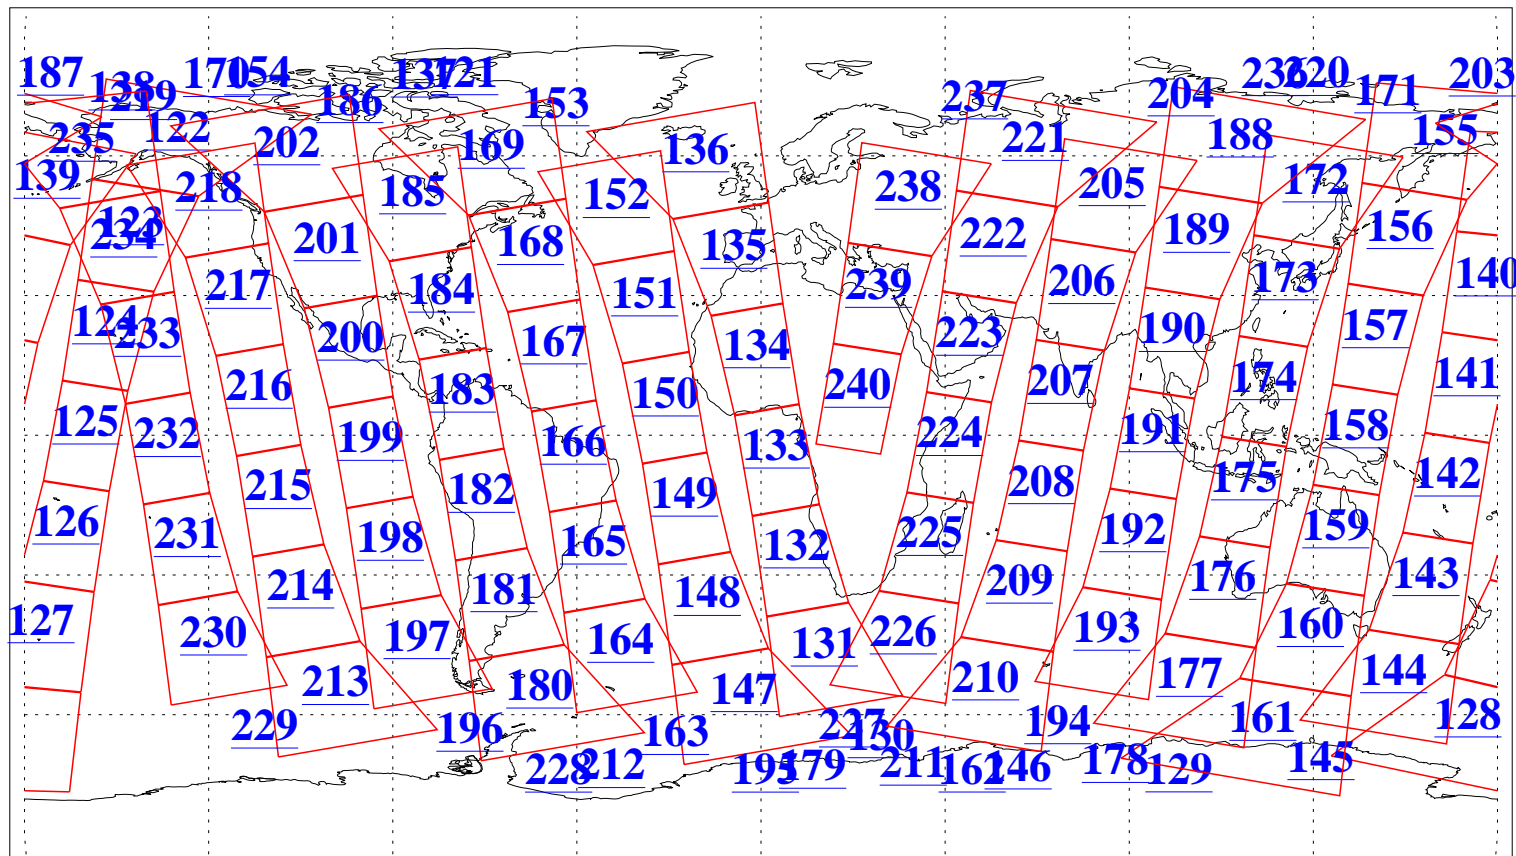

L1B Availability  
AMSU Granules: 240  
HSB Granules: 0  
AIRS Granules: 240

13 Feb 2006  
DoY 44  
Aqua Day 1381  
Granules: 1 to 120

Granules: 121 to 240

Legend: AMSU Available, HSB Available, AIRS Available

L1B Availability  
AMSU Granules: 240  
HSB Granules: 0  
AIRS Granules: 240

13 Feb 2006  
DoY 44  
Aqua Day 1381  
Ascending Granules

Descending Granules

Legend: AMSU Available, HSB Available, AIRS Available