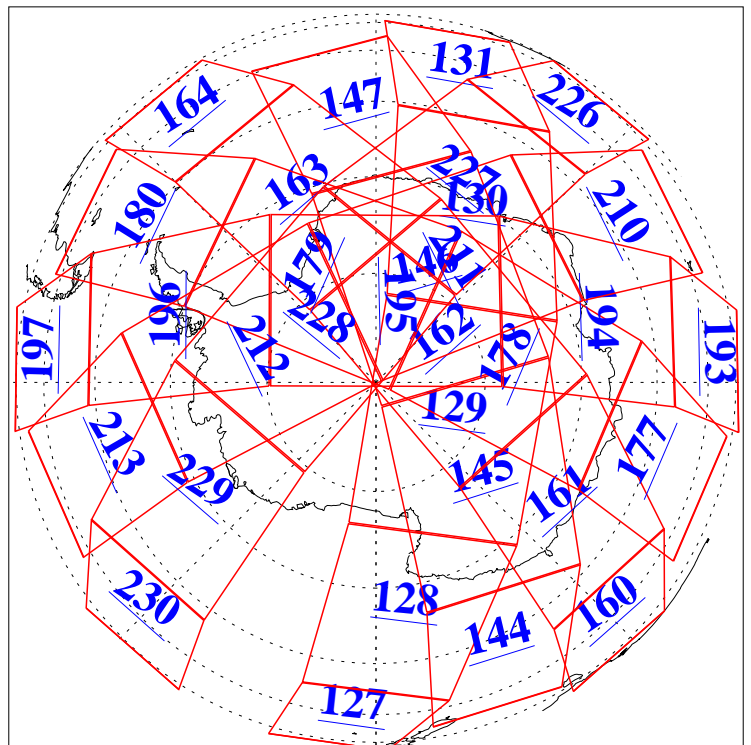

Legend: AMSU Available, HSB Available, AIRS Available