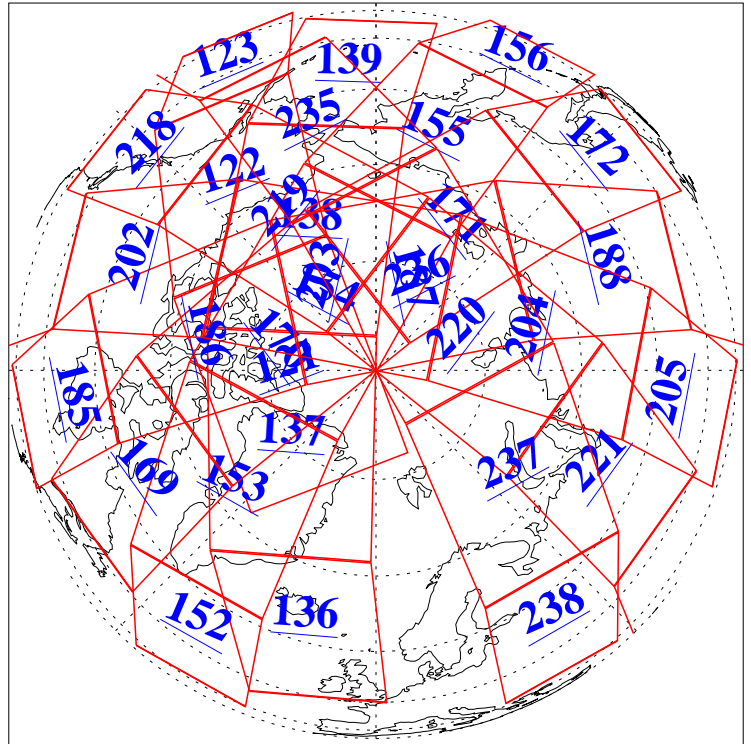

L1B Availability  
AMSU Granules: 240  
HSB Granules: 0  
AIRS Granules: 240

13 Feb 2006  
DoY 44  
Aqua Day 1381  
Granules: 1 to 120

Granules: 121 to 240

Legend: AMSU Available, HSB Available, AIRS Available

L1B Availability  
AMSU Granules: 240  
HSB Granules: 0  
AIRS Granules: 240

13 Feb 2006  
DoY 44  
Aqua Day 1381  
Ascending Granules

Descending Granules

Legend: AMSU Available, HSB Available, AIRS Available

### Northern Hemisphere Granules