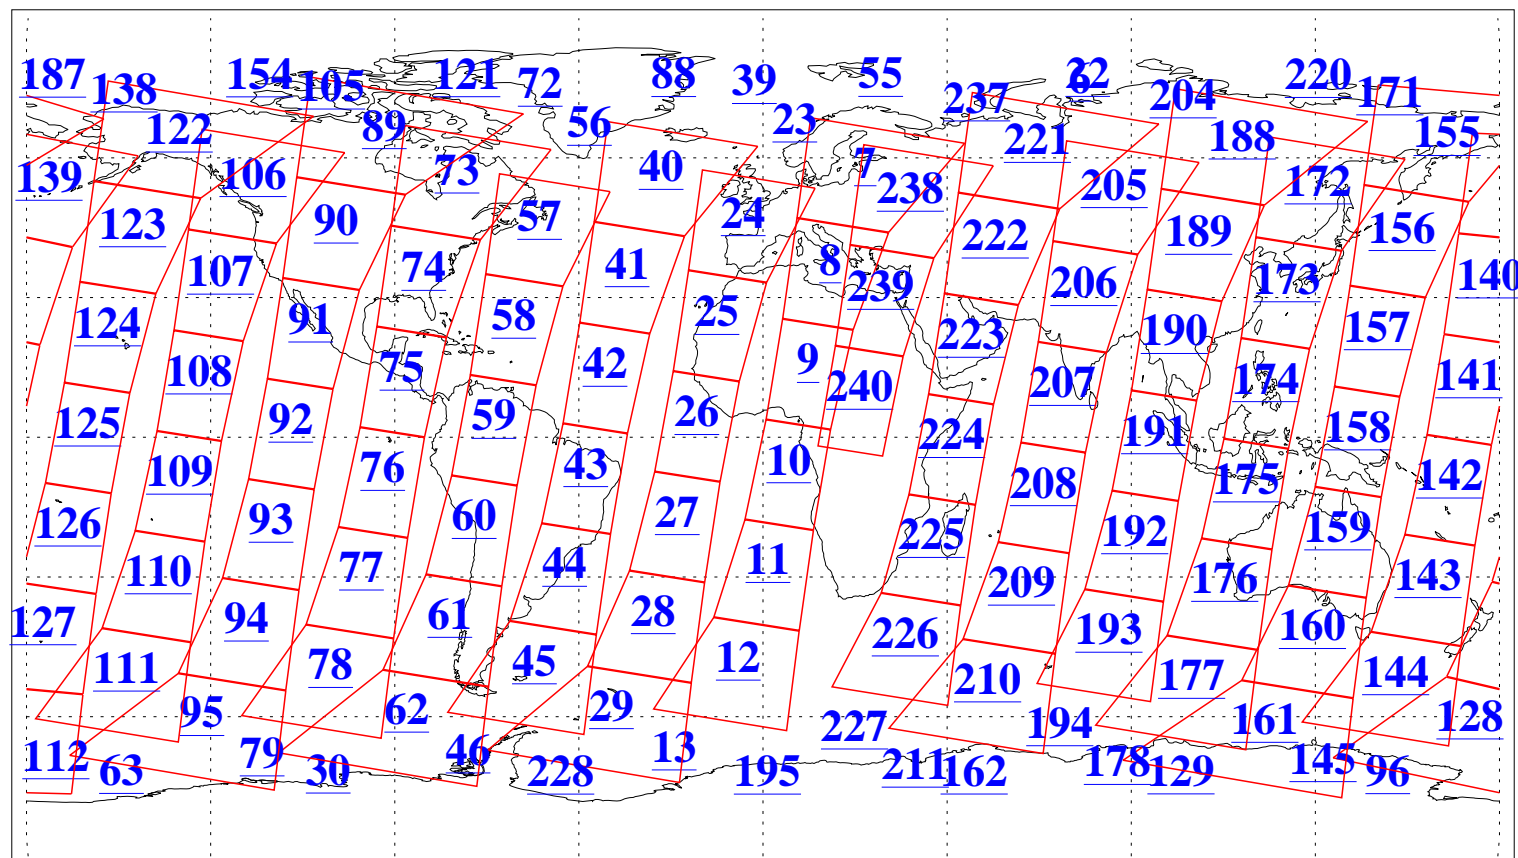

L1B Availability  
AMSU Granules: 240  
HSB Granules: 0  
AIRS Granules: 240

13 Feb 2006  
DoY 44  
Aqua Day 1381  
Granules: 1 to 120

Granules: 121 to 240

Legend: AMSU Available, HSB Available, AIRS Available

L1B Availability  
AMSU Granules: 240  
HSB Granules: 0  
AIRS Granules: 240

13 Feb 2006  
DoY 44  
Aqua Day 1381  
Ascending Granules

Descending Granules

Legend: AMSU Available, HSB Available, AIRS Available