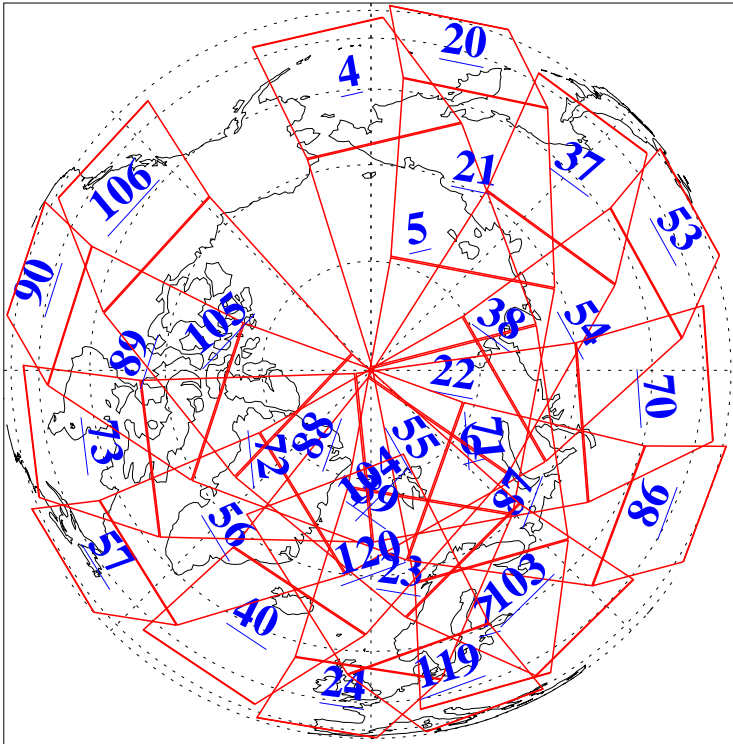

L1B Availability  
AMSU Granules: 240  
HSB Granules: 0  
AIRS Granules: 240

13 Feb 2006  
DoY 44  
Aqua Day 1381  
Granules: 1 to 120

Granules: 121 to 240

Legend: AMSU Available, HSB Available, AIRS Available

L1B Availability  
AMSU Granules: 240  
HSB Granules: 0  
AIRS Granules: 240

13 Feb 2006  
DoY 44  
Aqua Day 1381  
Ascending Granules

Descending Granules

Legend: AMSU Available, HSB Available, AIRS Available

### Northern Hemisphere Granules