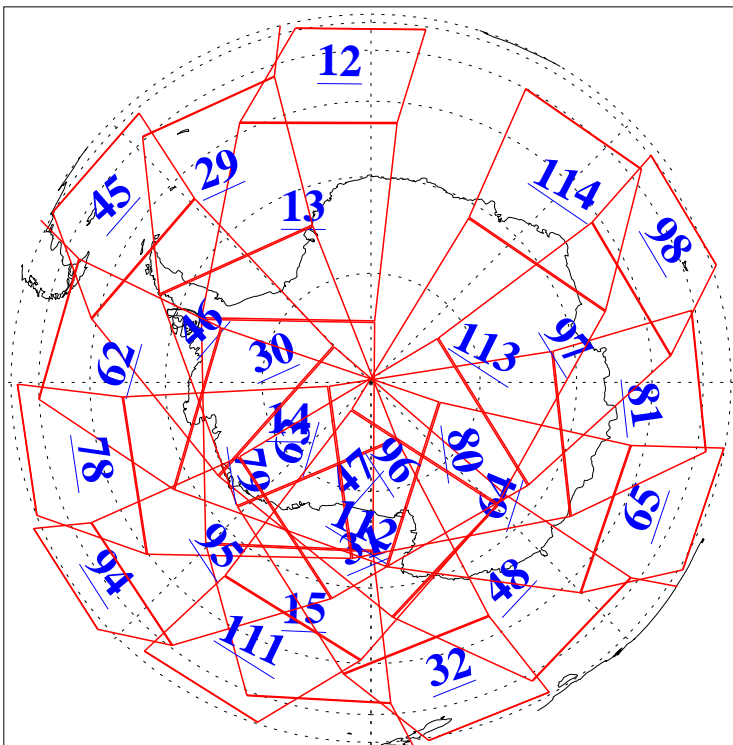

Legend: AMSU Available, HSB Available, AIRS Available