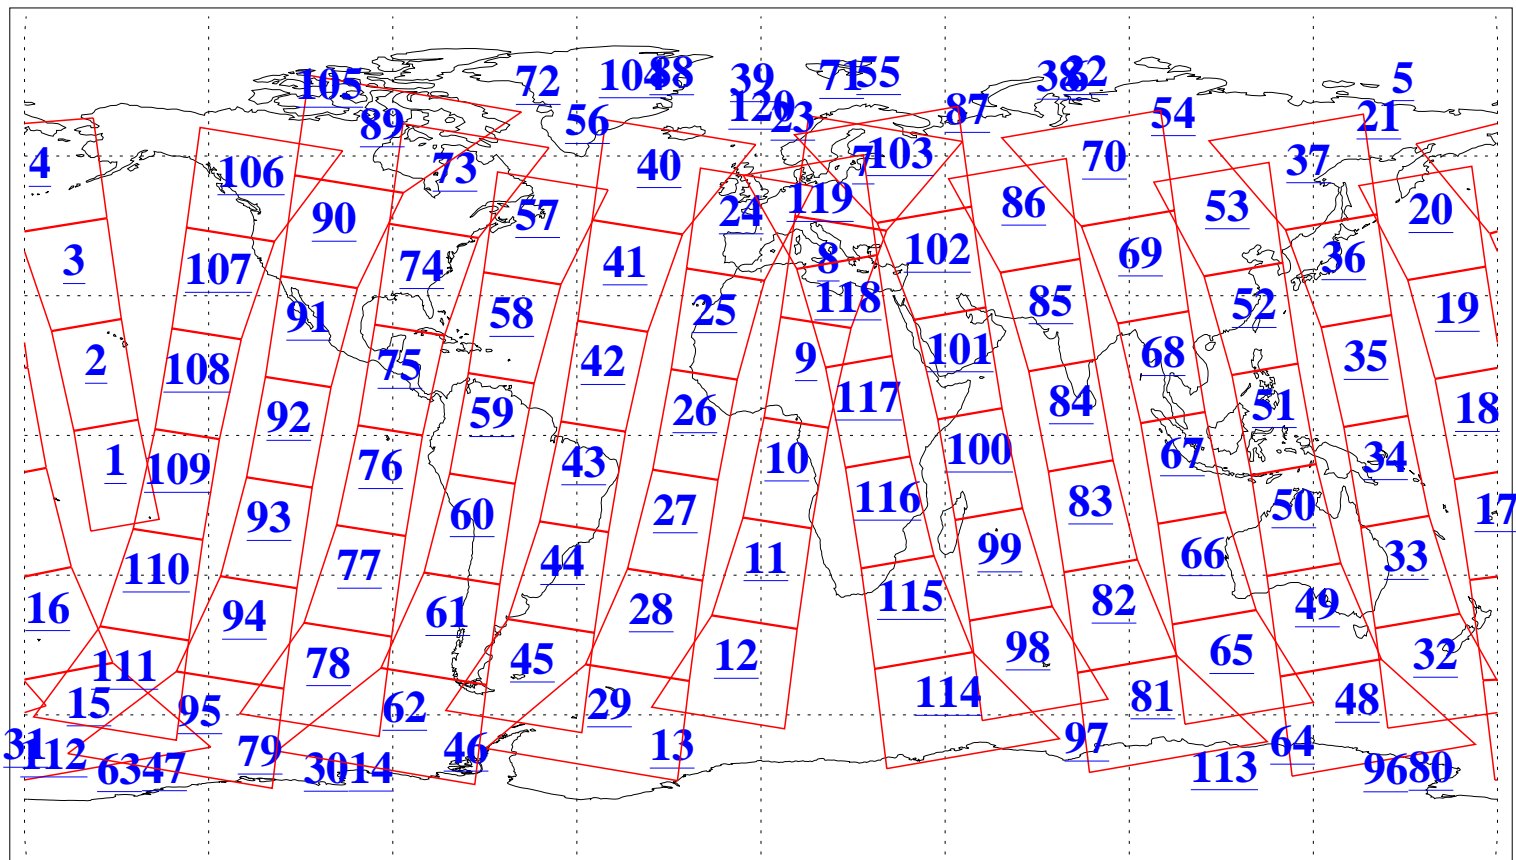

L1B Availability  
AMSU Granules: 240  
HSB Granules: 0  
AIRS Granules: 240

13 Feb 2006  
DoY 44  
Aqua Day 1381  
Granules: 1 to 120

Granules: 121 to 240

Legend: AMSU Available, HSB Available, AIRS Available

L1B Availability  
AMSU Granules: 240  
HSB Granules: 0  
AIRS Granules: 240

13 Feb 2006  
DoY 44  
Aqua Day 1381  
Ascending Granules

Descending Granules

Legend: AMSU Available, HSB Available, AIRS Available

### Northern Hemisphere Granules