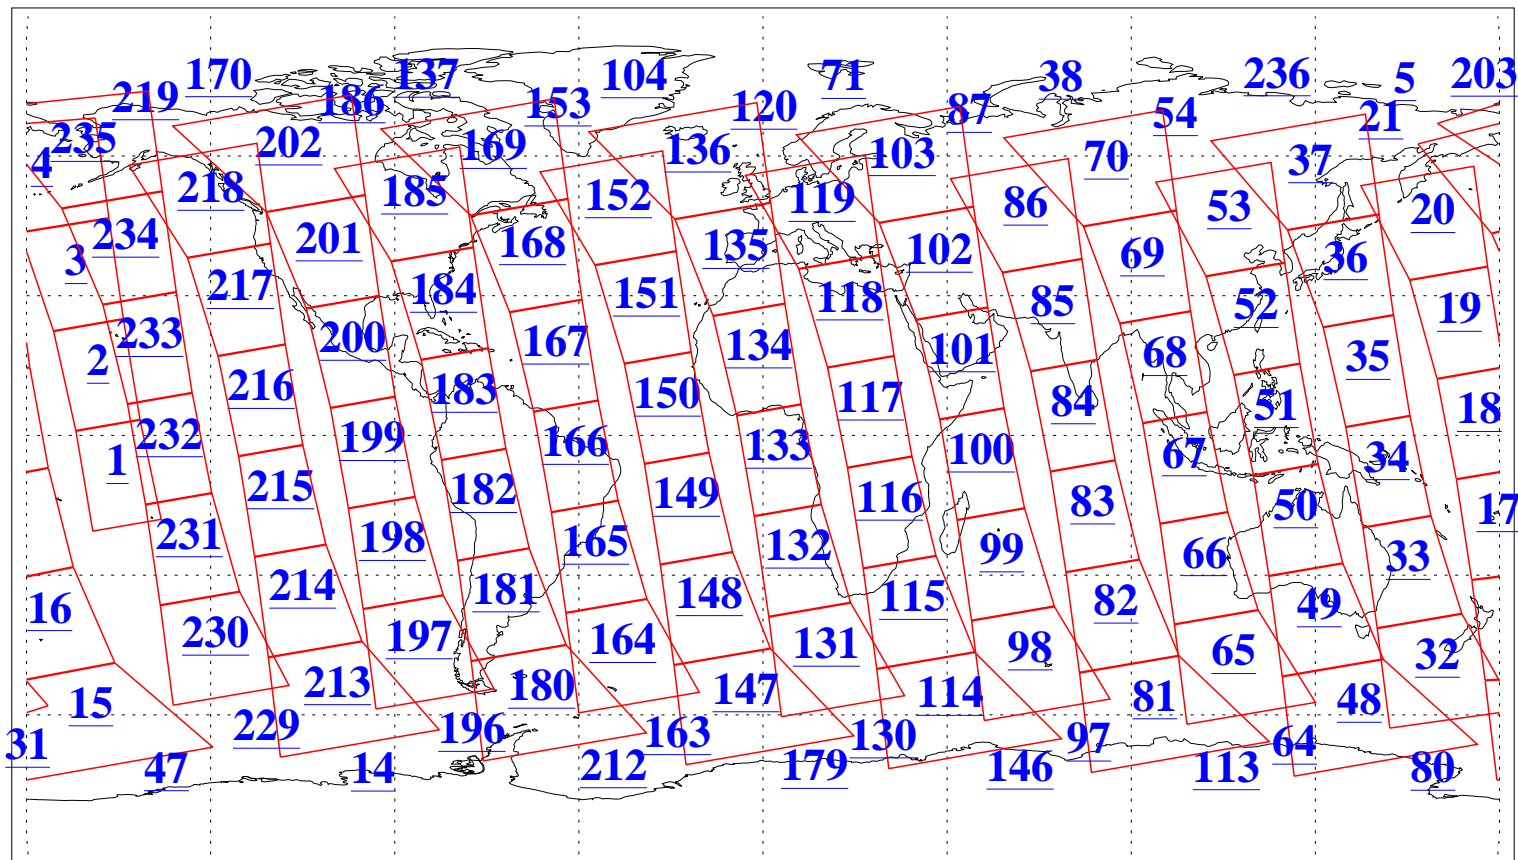

L1B Availability  
AMSU Granules: 240  
HSB Granules: 0  
AIRS Granules: 240

13 Feb 2006  
DoY 44  
Aqua Day 1381  
Granules: 1 to 120

Granules: 121 to 240

Legend: AMSU Available, HSB Available, AIRS Available

L1B Availability  
AMSU Granules: 240  
HSB Granules: 0  
AIRS Granules: 240

13 Feb 2006  
DoY 44  
Aqua Day 1381  
Ascending Granules

Descending Granules

Legend: AMSU Available, HSB Available, AIRS Available