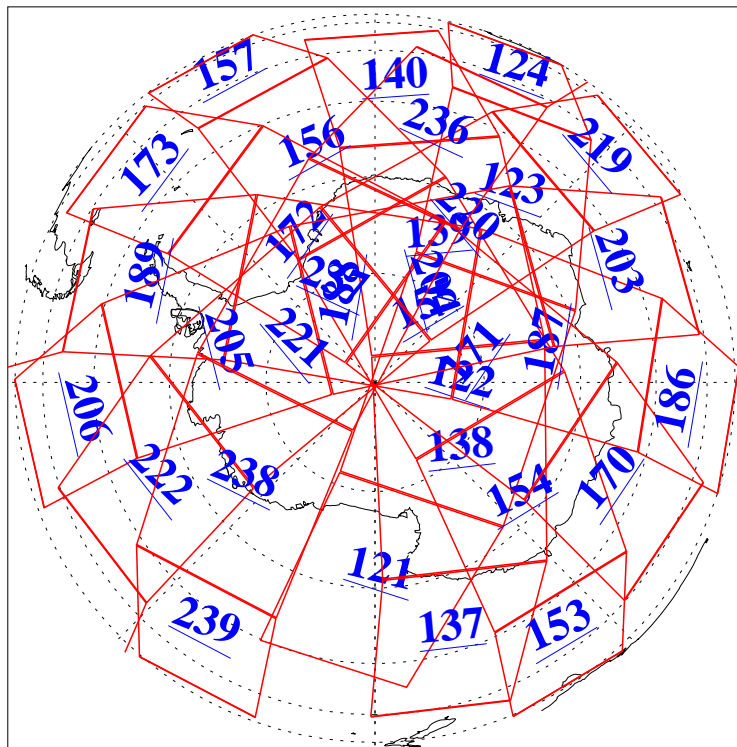

Legend: AMSU Available, HSB Available, AIRS Available