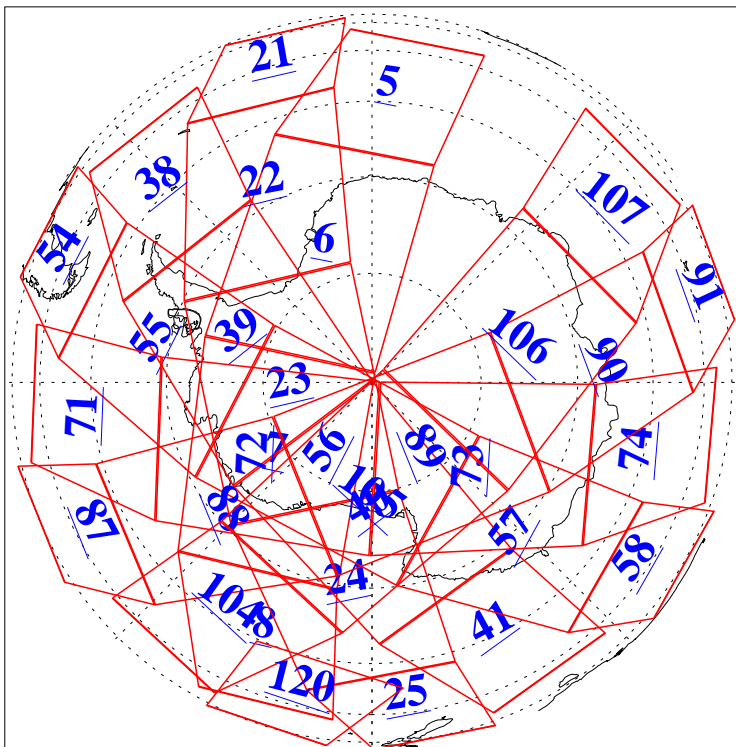

Legend: AMSU Available, HSB Available, AIRS Available