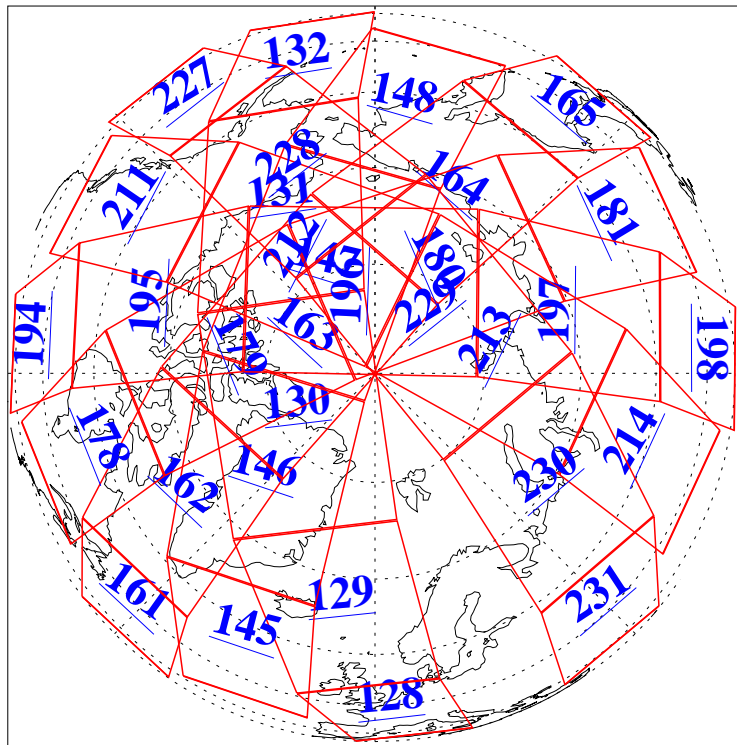

L1B Availability  
AMSU Granules: 240  
HSB Granules: 0  
AIRS Granules: 240

12 Feb 2006  
DoY 43  
Aqua Day 1380  
Granules: 1 to 120

Granules: 121 to 240

Legend: AMSU Available, HSB Available, AIRS Available

L1B Availability  
AMSU Granules: 240  
HSB Granules: 0  
AIRS Granules: 240

12 Feb 2006  
DoY 43  
Aqua Day 1380  
Ascending Granules

Descending Granules

Legend: AMSU Available, HSB Available, AIRS Available

### Northern Hemisphere Granules