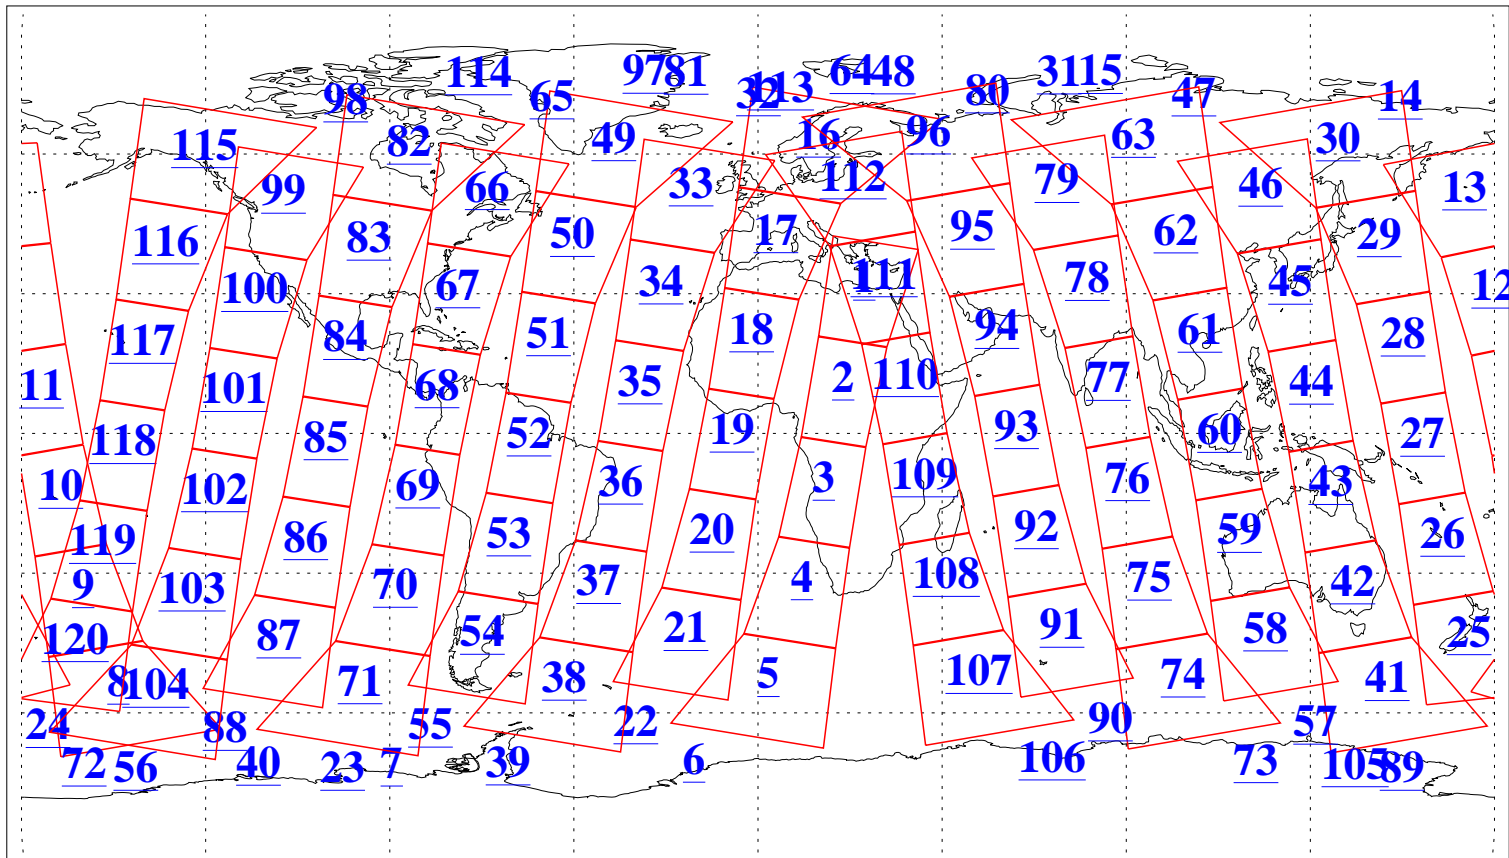

L1B Availability  
AMSU Granules: 240  
HSB Granules: 0  
AIRS Granules: 240

12 Feb 2006  
DoY 43  
Aqua Day 1380  
Granules: 1 to 120

Granules: 121 to 240

Legend: AMSU Available, HSB Available, AIRS Available

L1B Availability  
AMSU Granules: 240  
HSB Granules: 0  
AIRS Granules: 240

12 Feb 2006  
DoY 43  
Aqua Day 1380  
Ascending Granules

Descending Granules

Legend: AMSU Available, HSB Available, AIRS Available