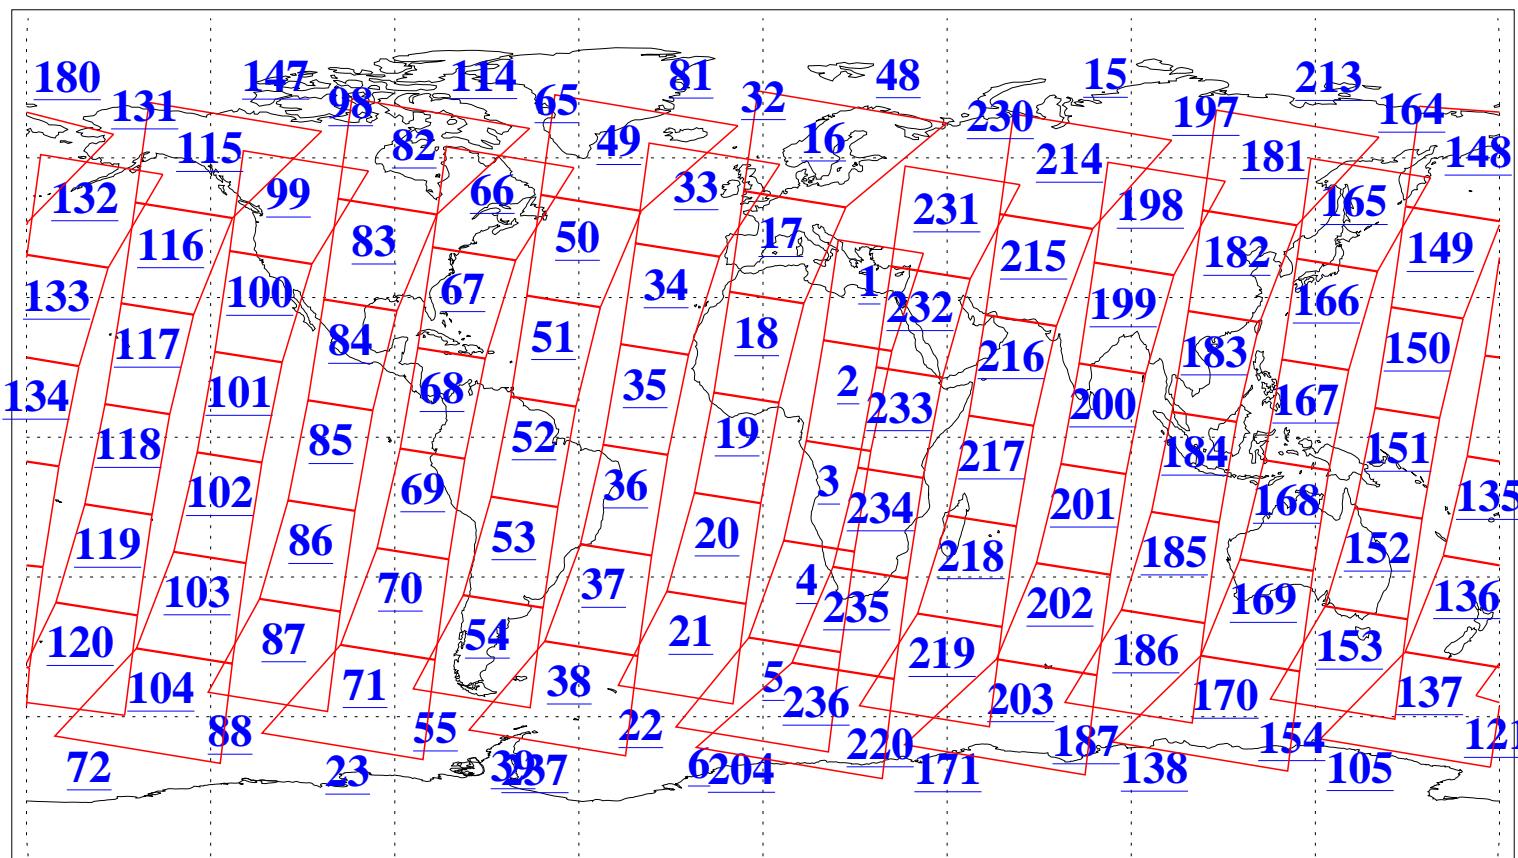

L1B Availability  
AMSU Granules: 240  
HSB Granules: 0  
AIRS Granules: 240

12 Feb 2006  
DoY 43  
Aqua Day 1380  
Granules: 1 to 120

Granules: 121 to 240

Legend: AMSU Available, HSB Available, AIRS Available

L1B Availability  
AMSU Granules: 240  
HSB Granules: 0  
AIRS Granules: 240

12 Feb 2006  
DoY 43  
Aqua Day 1380  
Ascending Granules

Descending Granules

Legend: AMSU Available, HSB Available, AIRS Available