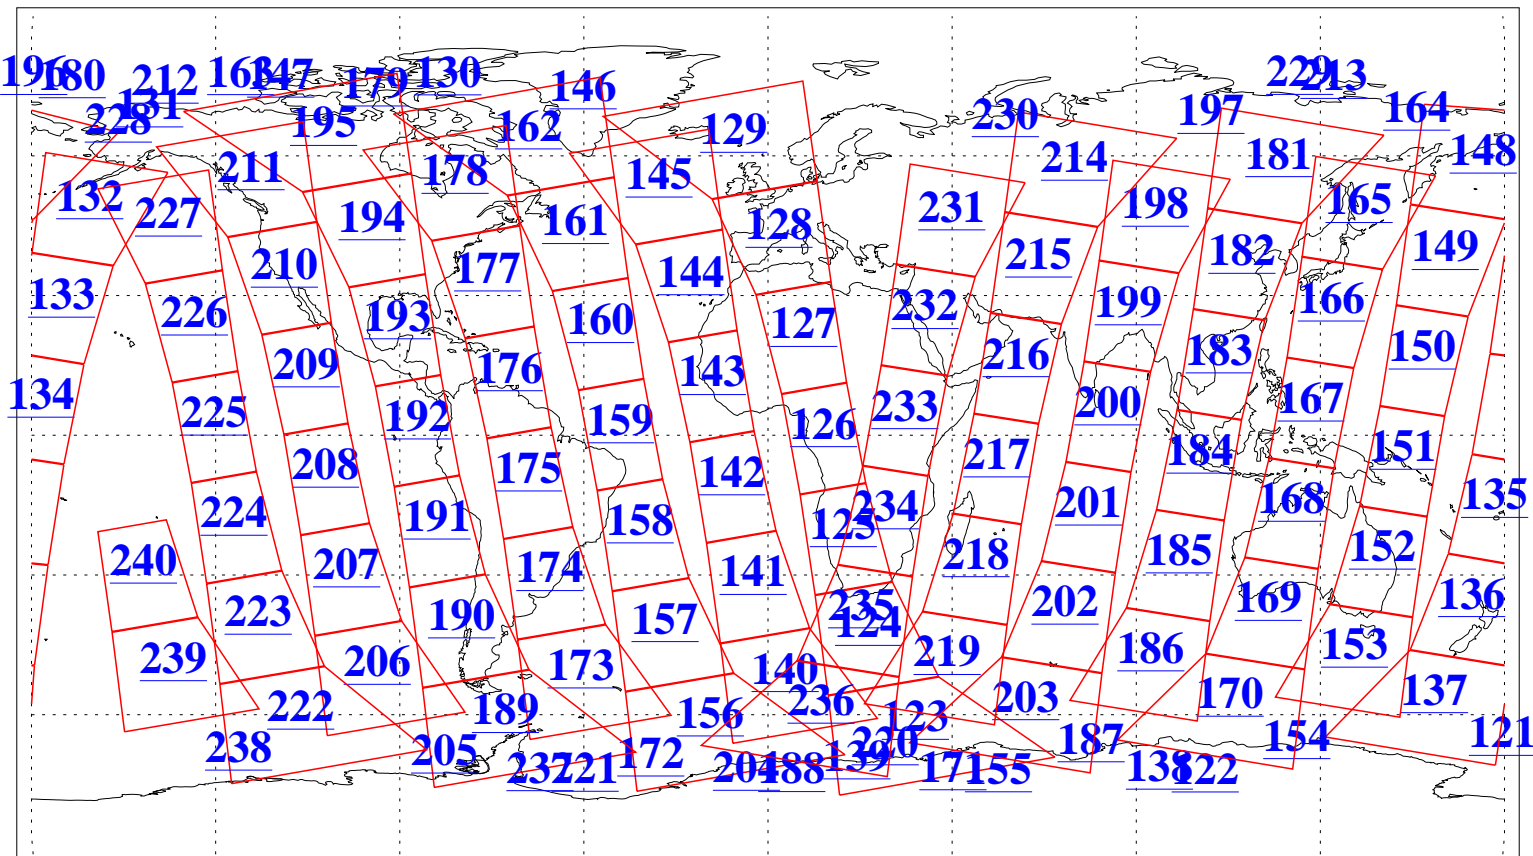

L1B Availability  
AMSU Granules: 240  
HSB Granules: 0  
AIRS Granules: 240

12 Feb 2006  
DoY 43  
Aqua Day 1380  
Granules: 1 to 120

Granules: 121 to 240

Legend: AMSU Available, HSB Available, AIRS Available

L1B Availability  
AMSU Granules: 240  
HSB Granules: 0  
AIRS Granules: 240

12 Feb 2006  
DoY 43  
Aqua Day 1380  
Ascending Granules

Descending Granules

Legend: AMSU Available, HSB Available, AIRS Available