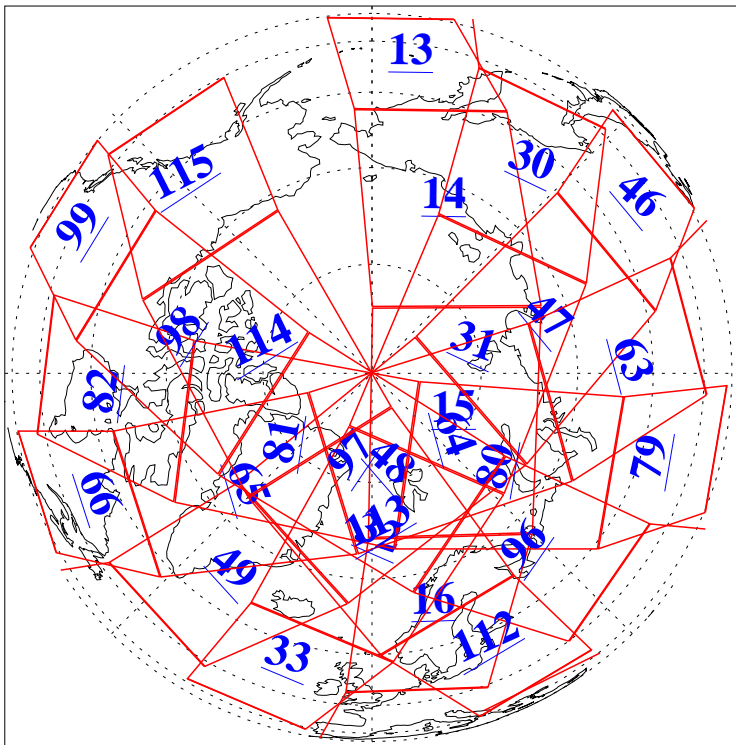

L1B Availability  
AMSU Granules: 240  
HSB Granules: 0  
AIRS Granules: 240

12 Feb 2006  
DoY 43  
Aqua Day 1380  
Granules: 1 to 120

Granules: 121 to 240

Legend: AMSU Available, HSB Available, AIRS Available

L1B Availability  
AMSU Granules: 240  
HSB Granules: 0  
AIRS Granules: 240

12 Feb 2006  
DoY 43  
Aqua Day 1380  
Ascending Granules

Descending Granules

Legend: AMSU Available, HSB Available, AIRS Available

### Northern Hemisphere Granules