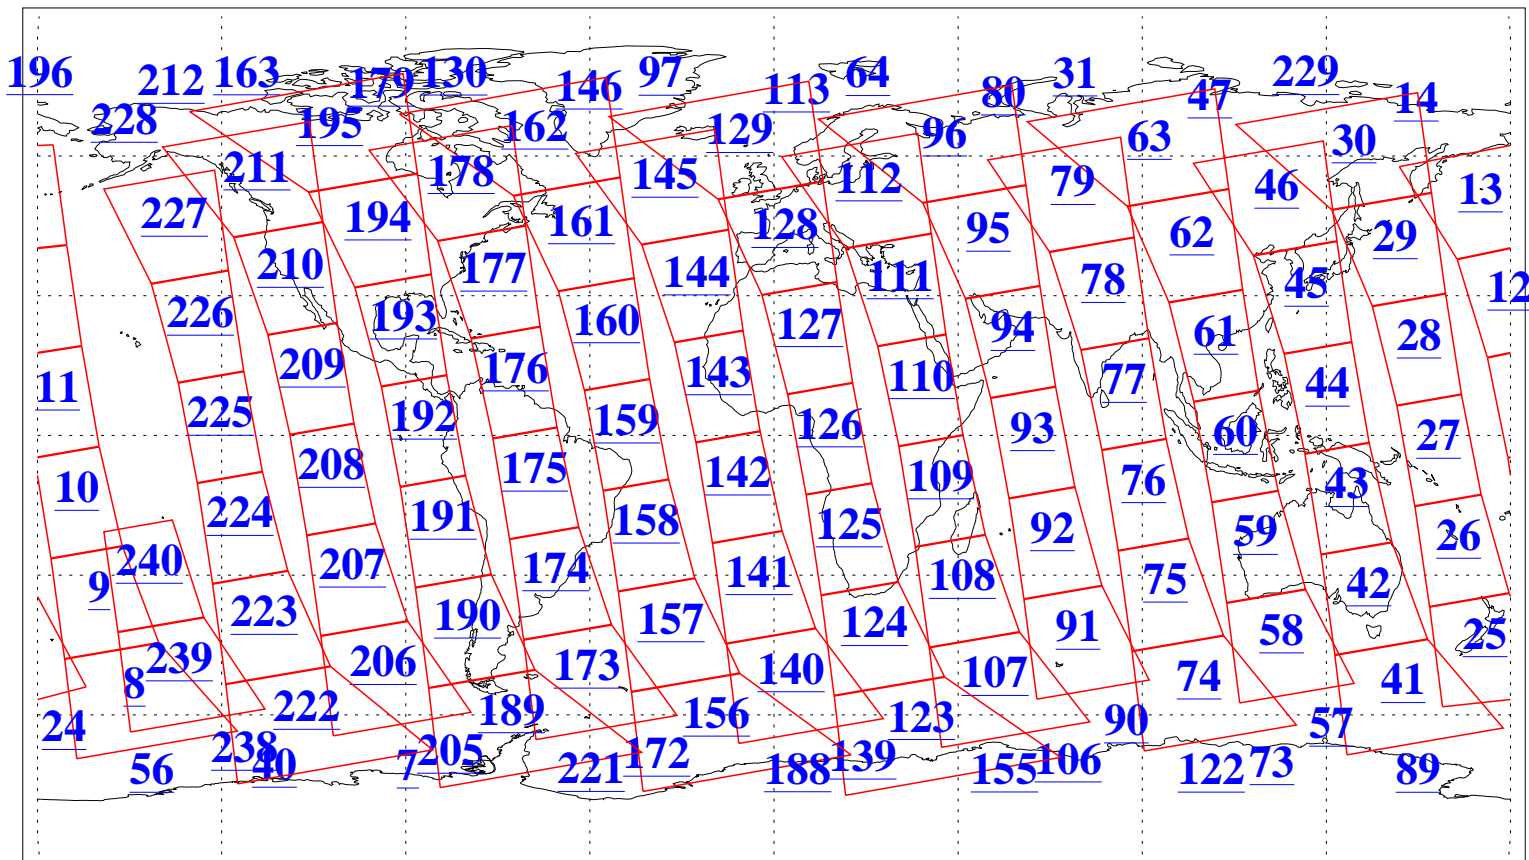

L1B Availability  
AMSU Granules: 240  
HSB Granules: 0  
AIRS Granules: 240

12 Feb 2006  
DoY 43  
Aqua Day 1380  
Granules: 1 to 120

Granules: 121 to 240

Legend: AMSU Available, HSB Available, AIRS Available

L1B Availability  
AMSU Granules: 240  
HSB Granules: 0  
AIRS Granules: 240

12 Feb 2006  
DoY 43  
Aqua Day 1380  
Ascending Granules

Descending Granules

Legend: AMSU Available, HSB Available, AIRS Available