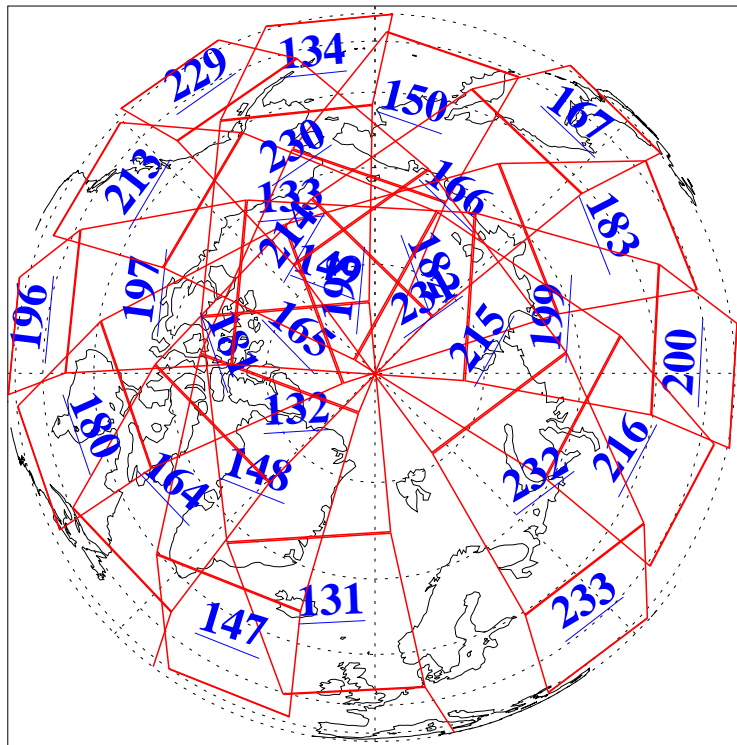

L1B Availability
AMSU Granules: 240
HSB Granules: 0
AIRS Granules: 240

10 Feb 2006
DoY 41
Aqua Day 1378
Granules: 1 to 120

Granules: 121 to 240

Legend: AMSU Available, HSB Available, AIRS Available

L1B Availability
AMSU Granules: 240
HSB Granules: 0
AIRS Granules: 240

10 Feb 2006
DoY 41
Aqua Day 1378
Ascending Granules

Descending Granules

Legend: AMSU Available, HSB Available, AIRS Available

L1B Availability
 AMSU Granules: 240
 HSB Granules: 0
 AIRS Granules: 240

10 Feb 2006
 DoY 41
 Aqua Day 1378

Northern Hemisphere Granules

Southern Hemisphere Granules

Legend: AMSU Available, *HSB Available*, **AIRS Available**