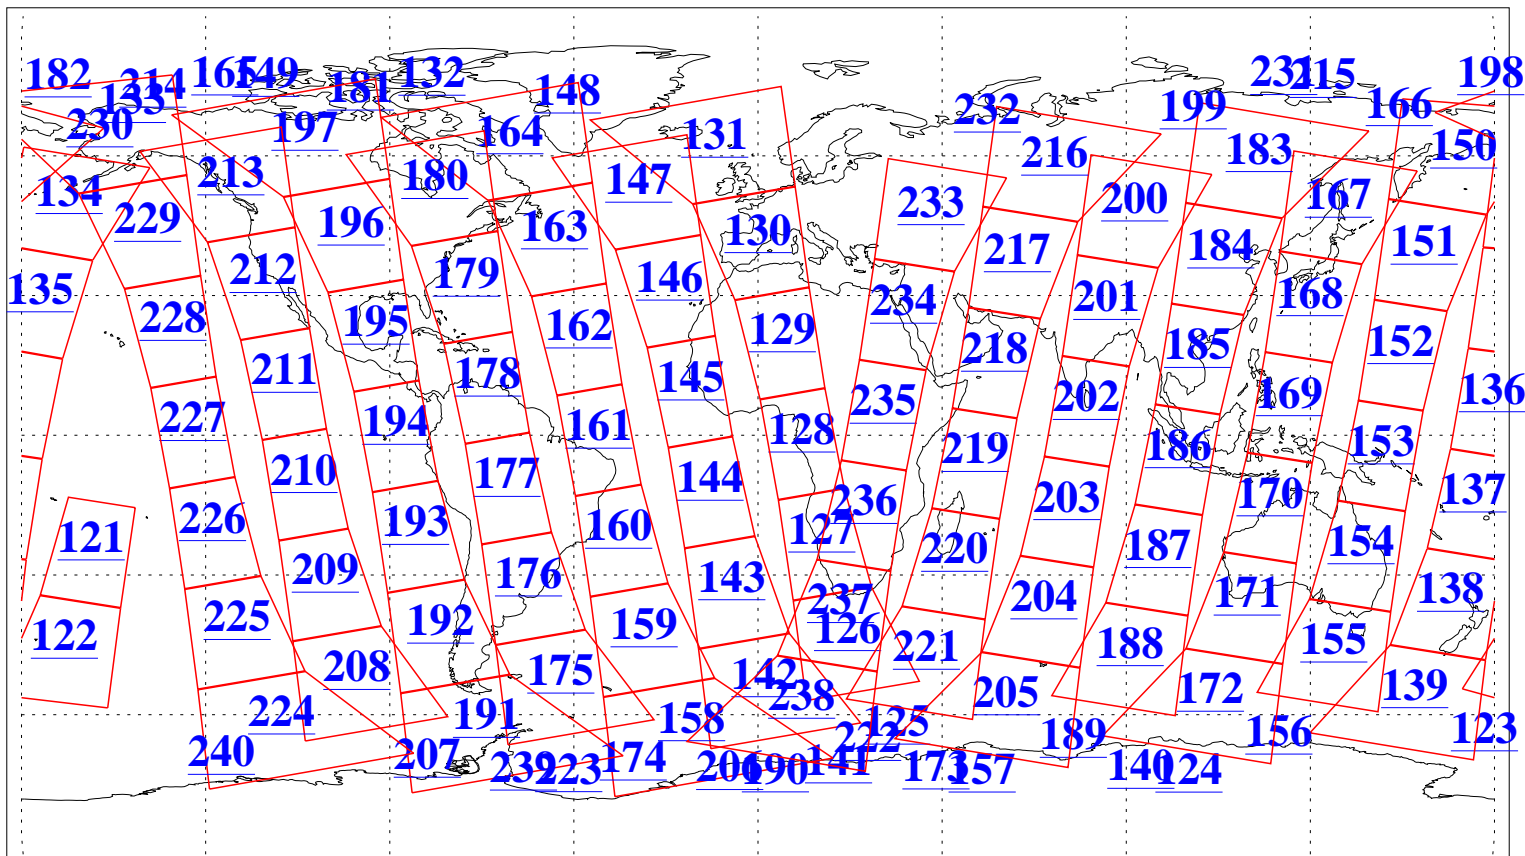

L1B Availability
AMSU Granules: 240
HSB Granules: 0
AIRS Granules: 240

10 Feb 2006
DoY 41
Aqua Day 1378
Granules: 1 to 120

Granules: 121 to 240

Legend: AMSU Available, HSB Available, AIRS Available

L1B Availability
AMSU Granules: 240
HSB Granules: 0
AIRS Granules: 240

10 Feb 2006
DoY 41
Aqua Day 1378
Ascending Granules

Descending Granules

Legend: AMSU Available, HSB Available, AIRS Available

L1B Availability
 AMSU Granules: 240
 HSB Granules: 0
 AIRS Granules: 240

10 Feb 2006
 DoY 41
 Aqua Day 1378

Northern Hemisphere Granules

Southern Hemisphere Granules

Legend: AMSU Available, *HSB Available*, **AIRS Available**