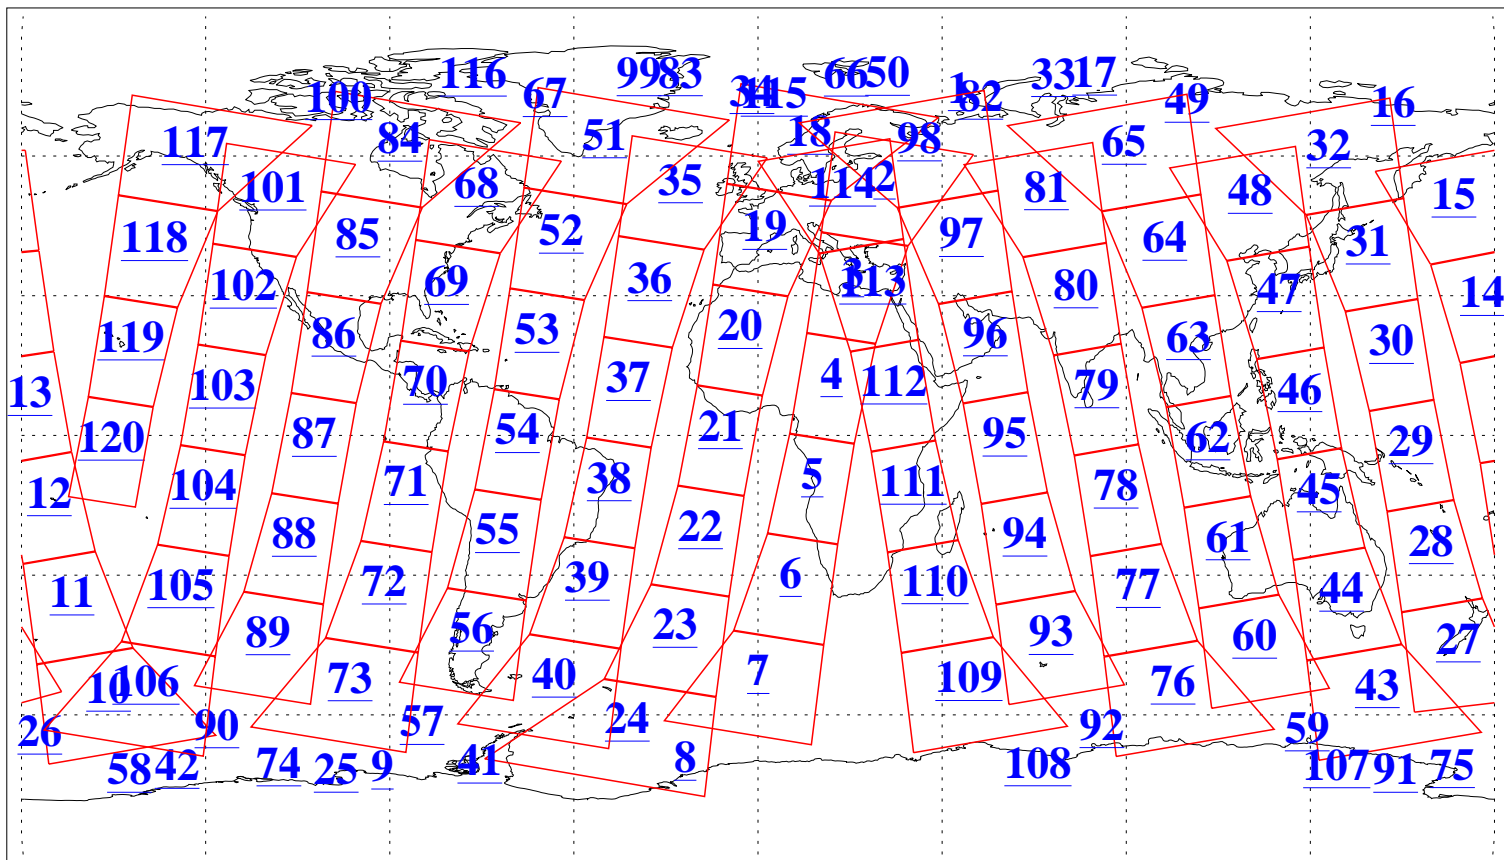

L1B Availability
AMSU Granules: 240
HSB Granules: 0
AIRS Granules: 240

10 Feb 2006
DoY 41
Aqua Day 1378
Granules: 1 to 120

Granules: 121 to 240

Legend: AMSU Available, HSB Available, AIRS Available

L1B Availability
AMSU Granules: 240
HSB Granules: 0
AIRS Granules: 240

10 Feb 2006
DoY 41
Aqua Day 1378
Ascending Granules

Descending Granules

Legend: AMSU Available, HSB Available, AIRS Available

L1B Availability
 AMSU Granules: 240
 HSB Granules: 0
 AIRS Granules: 240

10 Feb 2006
 DoY 41
 Aqua Day 1378

Northern Hemisphere Granules

Southern Hemisphere Granules

Legend: AMSU Available, *HSB Available*, **AIRS Available**