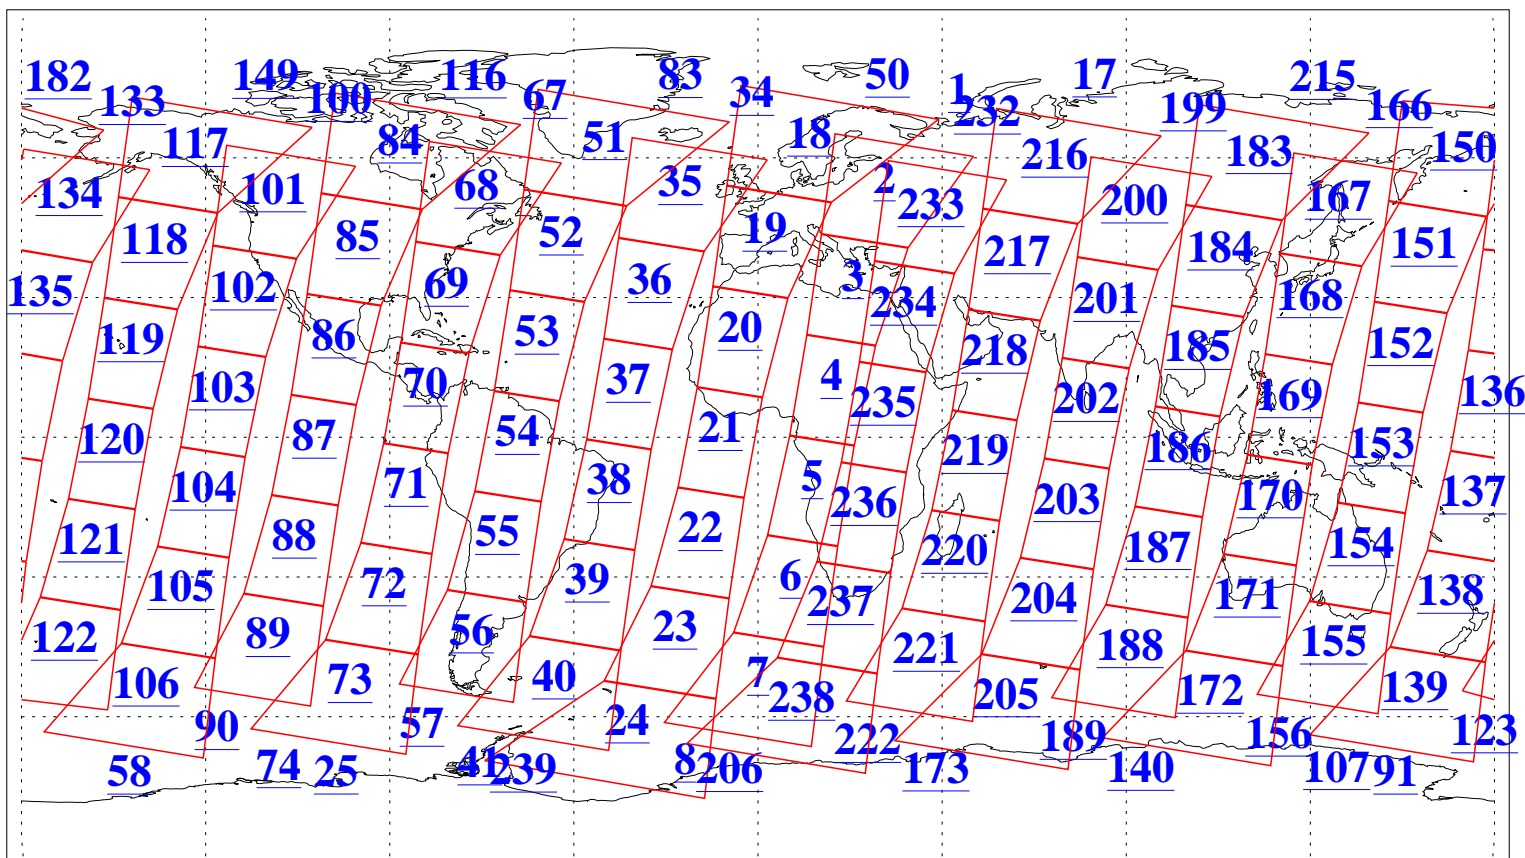

L1B Availability
AMSU Granules: 240
HSB Granules: 0
AIRS Granules: 240

10 Feb 2006
DoY 41
Aqua Day 1378
Granules: 1 to 120

Granules: 121 to 240

Legend: AMSU Available, HSB Available, AIRS Available

L1B Availability
AMSU Granules: 240
HSB Granules: 0
AIRS Granules: 240

10 Feb 2006
DoY 41
Aqua Day 1378
Ascending Granules

Descending Granules

Legend: AMSU Available, HSB Available, AIRS Available

L1B Availability
 AMSU Granules: 240
 HSB Granules: 0
 AIRS Granules: 240

10 Feb 2006
 DoY 41
 Aqua Day 1378

Northern Hemisphere Granules

Southern Hemisphere Granules

Legend: AMSU Available, *HSB Available*, **AIRS Available**