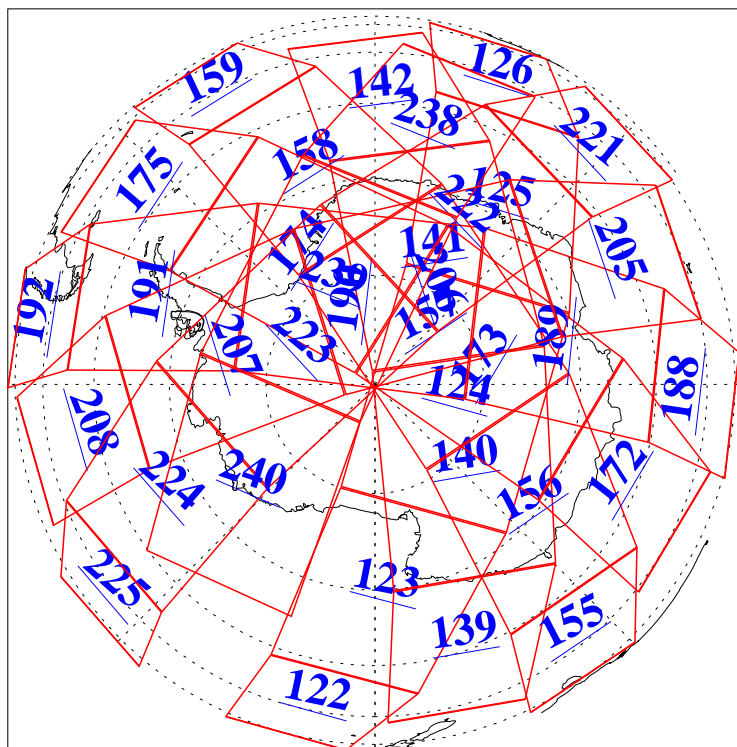

L1B Availability
AMSU Granules: 240
HSB Granules: 0
AIRS Granules: 240

10 Feb 2006
DoY 41
Aqua Day 1378
Granules: 1 to 120

Granules: 121 to 240

Legend: AMSU Available, HSB Available, AIRS Available

L1B Availability
AMSU Granules: 240
HSB Granules: 0
AIRS Granules: 240

10 Feb 2006
DoY 41
Aqua Day 1378
Ascending Granules

Descending Granules

Legend: AMSU Available, HSB Available, AIRS Available

L1B Availability
 AMSU Granules: 240
 HSB Granules: 0
 AIRS Granules: 240

10 Feb 2006
 DoY 41
 Aqua Day 1378

Northern Hemisphere Granules

Southern Hemisphere Granules

Legend: AMSU Available, *HSB Available*, **AIRS Available**