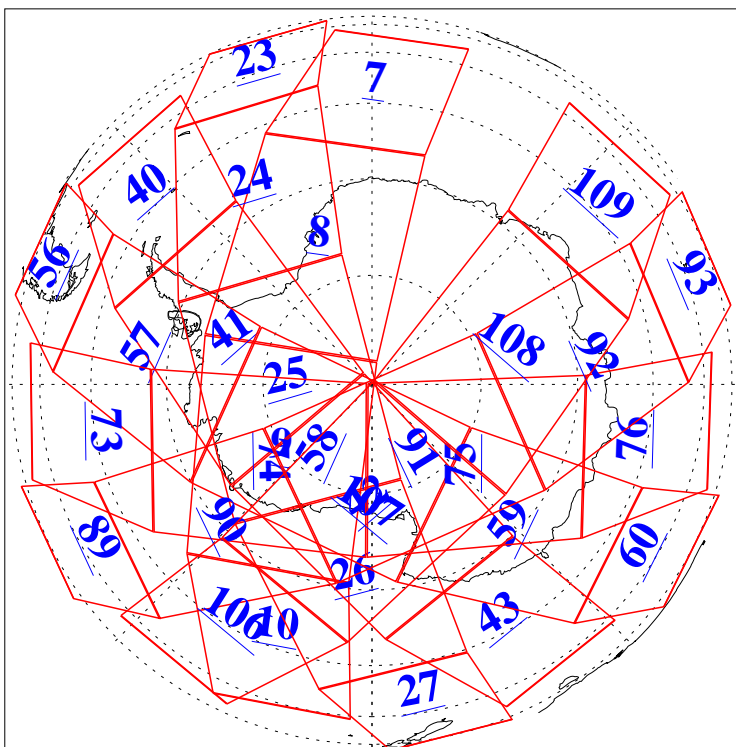

L1B Availability
AMSU Granules: 240
HSB Granules: 0
AIRS Granules: 240

10 Feb 2006
DoY 41
Aqua Day 1378
Granules: 1 to 120

Granules: 121 to 240

Legend: AMSU Available, HSB Available, AIRS Available

L1B Availability
AMSU Granules: 240
HSB Granules: 0
AIRS Granules: 240

10 Feb 2006
DoY 41
Aqua Day 1378
Ascending Granules

Descending Granules

Legend: AMSU Available, HSB Available, AIRS Available

L1B Availability
 AMSU Granules: 240
 HSB Granules: 0
 AIRS Granules: 240

10 Feb 2006
 DoY 41
 Aqua Day 1378

Northern Hemisphere Granules

Southern Hemisphere Granules

Legend: AMSU Available, *HSB Available*, **AIRS Available**