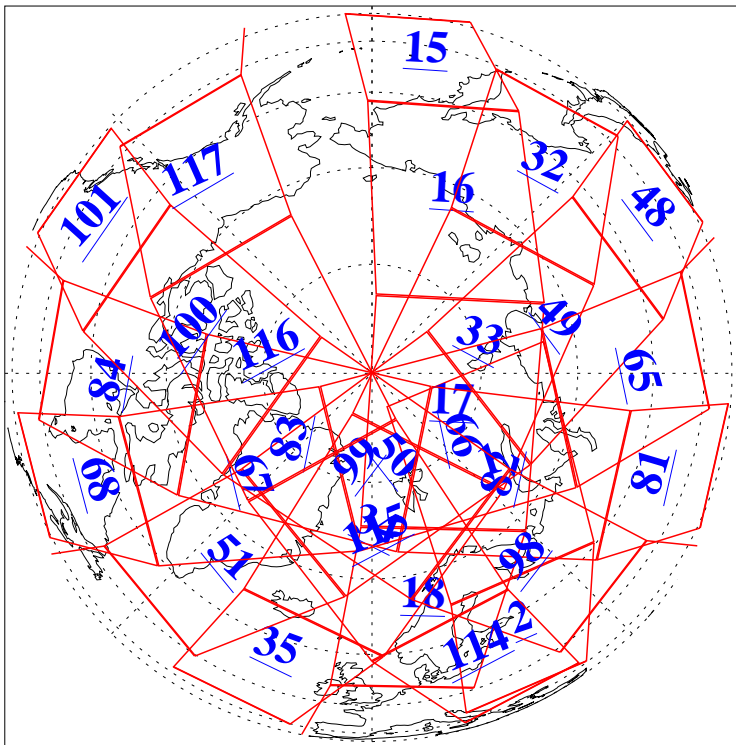

L1B Availability
AMSU Granules: 240
HSB Granules: 0
AIRS Granules: 240

10 Feb 2006
DoY 41
Aqua Day 1378
Granules: 1 to 120

Granules: 121 to 240

Legend: AMSU Available, HSB Available, AIRS Available

L1B Availability
AMSU Granules: 240
HSB Granules: 0
AIRS Granules: 240

10 Feb 2006
DoY 41
Aqua Day 1378
Ascending Granules

Descending Granules

Legend: AMSU Available, HSB Available, AIRS Available

L1B Availability
 AMSU Granules: 240
 HSB Granules: 0
 AIRS Granules: 240

10 Feb 2006
 DoY 41
 Aqua Day 1378

Northern Hemisphere Granules

Southern Hemisphere Granules

Legend: AMSU Available, *HSB Available*, **AIRS Available**