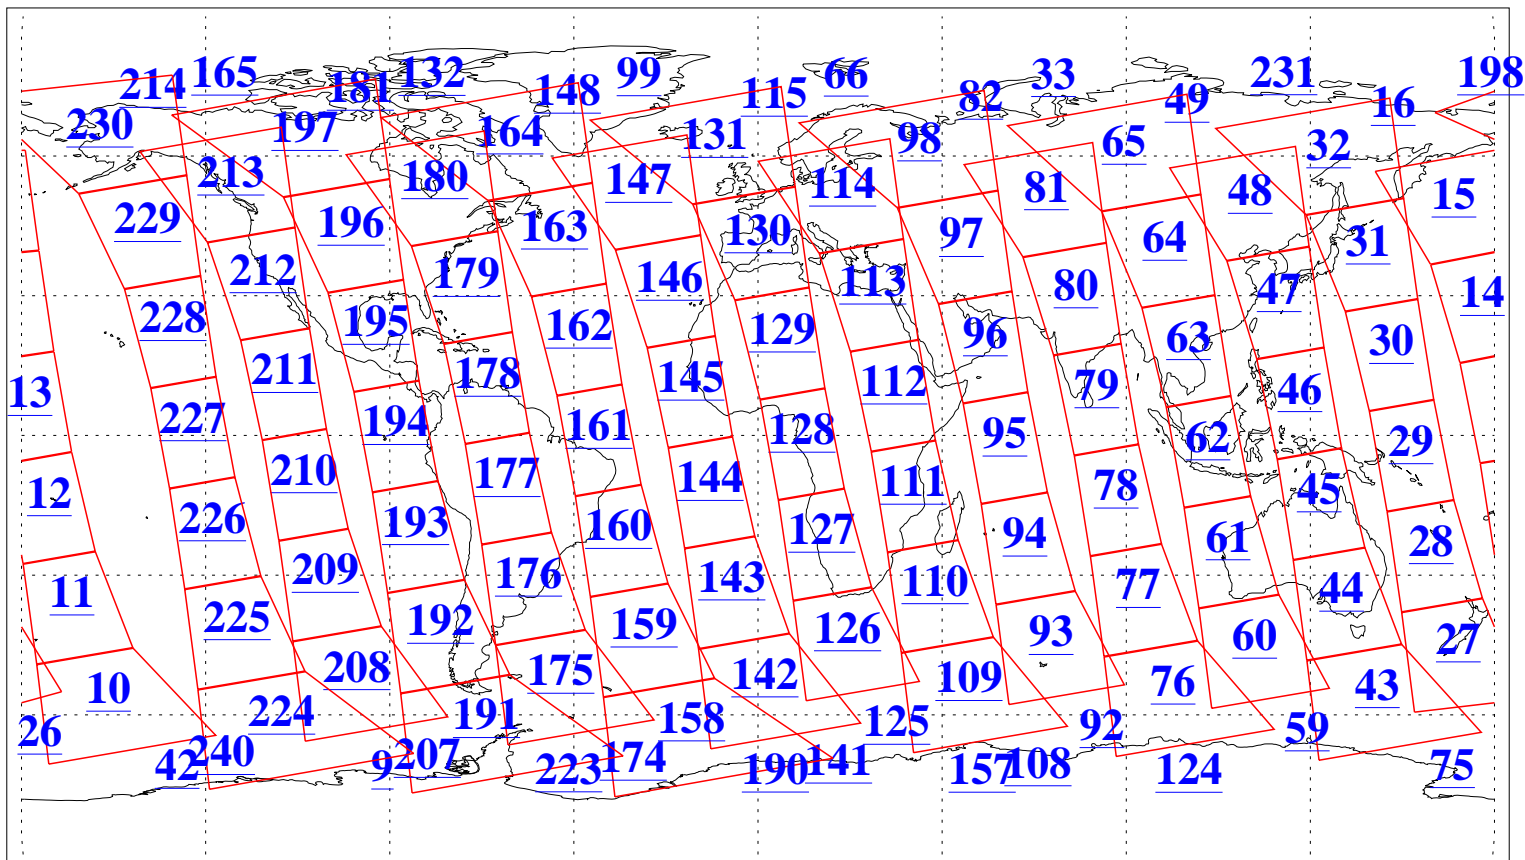

L1B Availability
AMSU Granules: 240
HSB Granules: 0
AIRS Granules: 240

10 Feb 2006
DoY 41
Aqua Day 1378
Granules: 1 to 120

Granules: 121 to 240

Legend: AMSU Available, HSB Available, AIRS Available

L1B Availability
AMSU Granules: 240
HSB Granules: 0
AIRS Granules: 240

10 Feb 2006
DoY 41
Aqua Day 1378
Ascending Granules

Descending Granules

Legend: AMSU Available, HSB Available, AIRS Available

L1B Availability
 AMSU Granules: 240
 HSB Granules: 0
 AIRS Granules: 240

10 Feb 2006
 DoY 41
 Aqua Day 1378

Northern Hemisphere Granules

Southern Hemisphere Granules

Legend: AMSU Available, *HSB Available*, **AIRS Available**