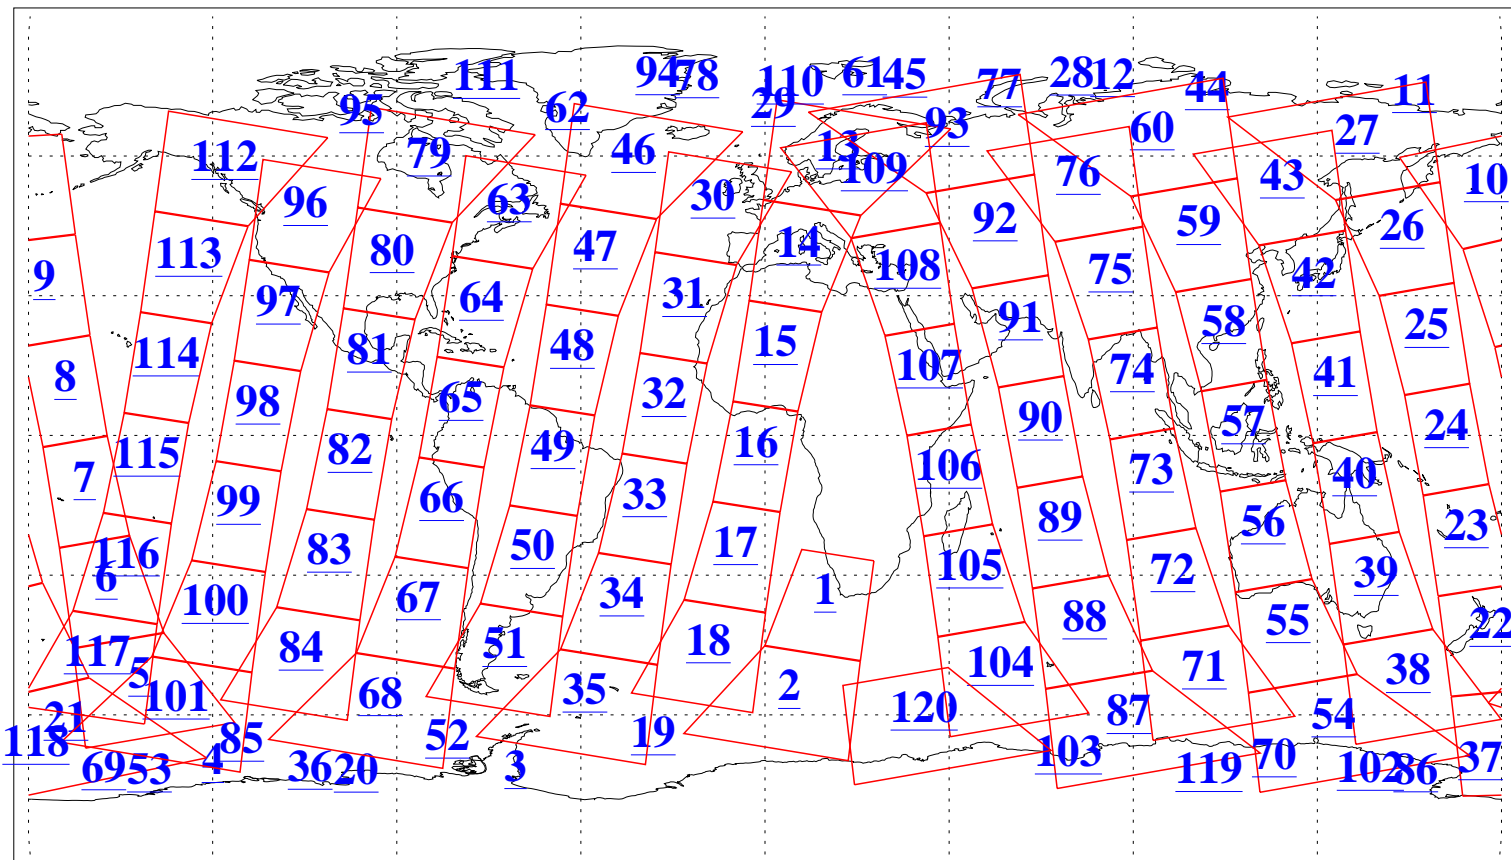

L1B Availability
AMSU Granules: 240
HSB Granules: 0
AIRS Granules: 240

7 Feb 2006
DoY 38
Aqua Day 1375
Granules: 1 to 120

Granules: 121 to 240

Legend: AMSU Available, HSB Available, AIRS Available

L1B Availability
AMSU Granules: 240
HSB Granules: 0
AIRS Granules: 240

7 Feb 2006
DoY 38
Aqua Day 1375
Ascending Granules

Descending Granules

Legend: AMSU Available, HSB Available, AIRS Available

L1B Availability
AMSU Granules: 240
HSB Granules: 0
AIRS Granules: 240

7 Feb 2006
DoY 38
Aqua Day 1375

Northern Hemisphere Granules

Southern Hemisphere Granules

Legend: AMSU Available, HSB Available, AIRS Available