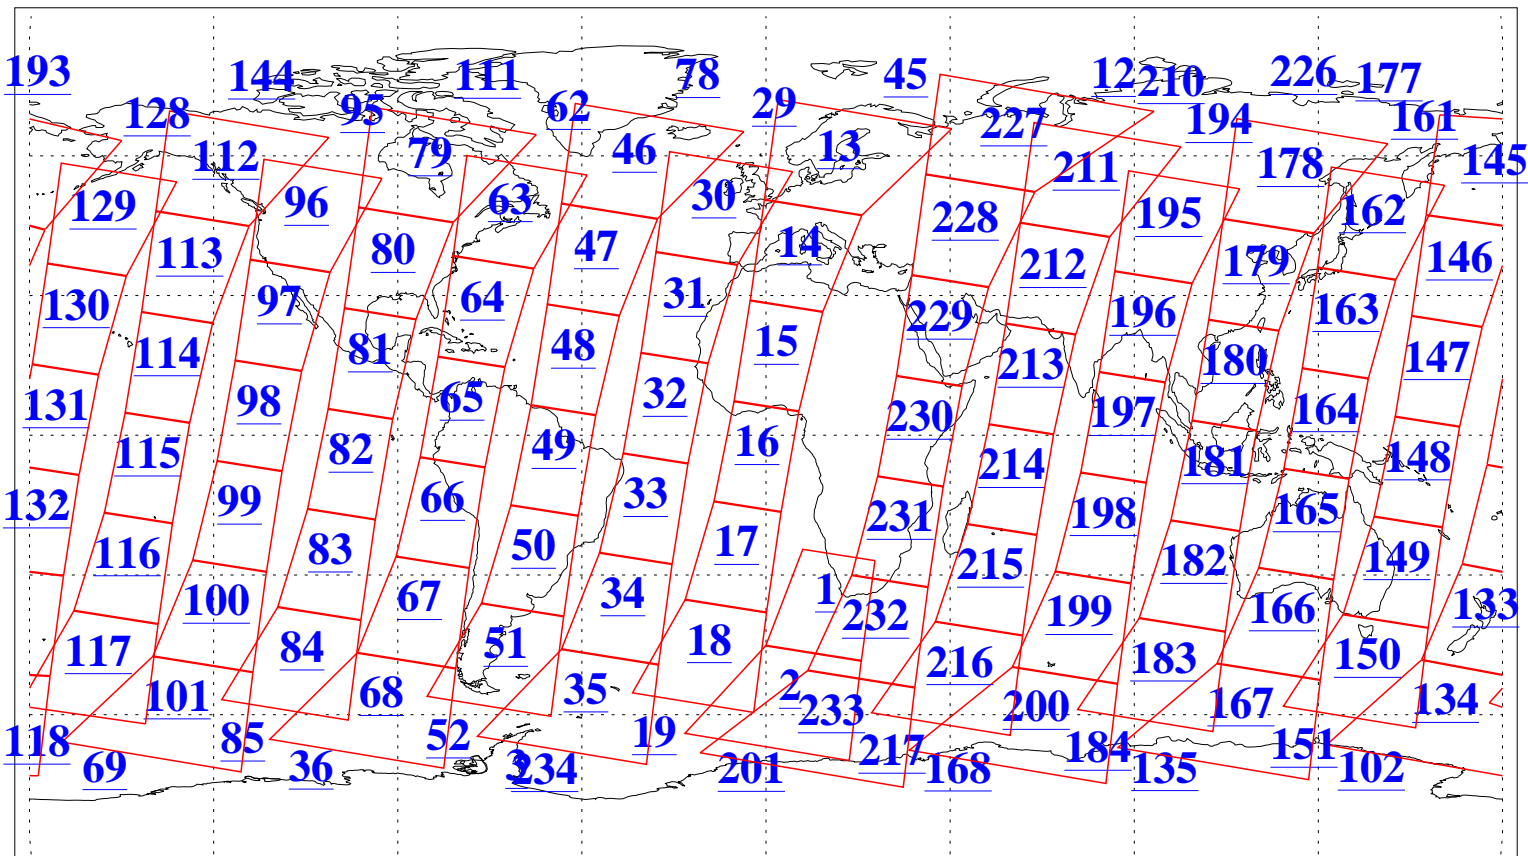

L1B Availability
AMSU Granules: 240
HSB Granules: 0
AIRS Granules: 240

7 Feb 2006
DoY 38
Aqua Day 1375
Granules: 1 to 120

Granules: 121 to 240

Legend: AMSU Available, HSB Available, AIRS Available

L1B Availability
AMSU Granules: 240
HSB Granules: 0
AIRS Granules: 240

7 Feb 2006
DoY 38
Aqua Day 1375
Ascending Granules

Descending Granules

Legend: AMSU Available, HSB Available, AIRS Available

L1B Availability
AMSU Granules: 240
HSB Granules: 0
AIRS Granules: 240

7 Feb 2006
DoY 38
Aqua Day 1375

Northern Hemisphere Granules

Southern Hemisphere Granules

Legend: AMSU Available, HSB Available, AIRS Available