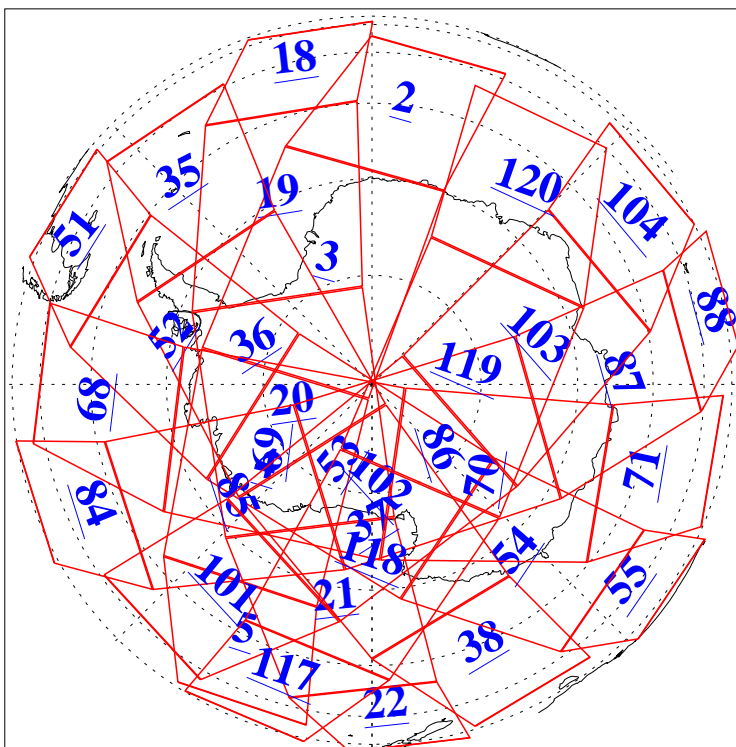

L1B Availability
AMSU Granules: 240
HSB Granules: 0
AIRS Granules: 240

7 Feb 2006
DoY 38
Aqua Day 1375
Granules: 1 to 120

Granules: 121 to 240

Legend: AMSU Available, HSB Available, AIRS Available

L1B Availability
AMSU Granules: 240
HSB Granules: 0
AIRS Granules: 240

7 Feb 2006
DoY 38
Aqua Day 1375
Ascending Granules

Descending Granules

Legend: AMSU Available, HSB Available, AIRS Available

L1B Availability
AMSU Granules: 240
HSB Granules: 0
AIRS Granules: 240

7 Feb 2006
DoY 38
Aqua Day 1375

Northern Hemisphere Granules

Southern Hemisphere Granules

Legend: AMSU Available, HSB Available, AIRS Available