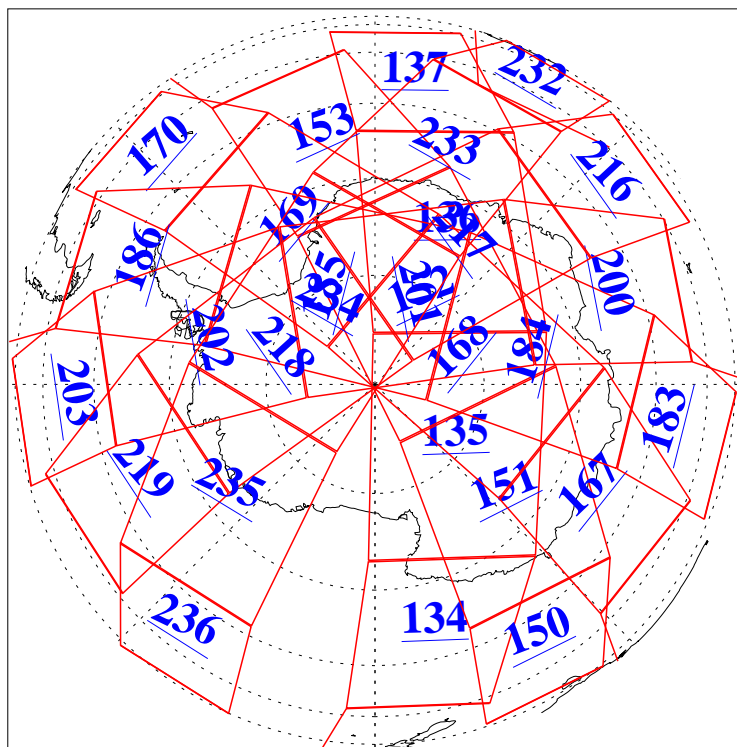

L1B Availability
AMSU Granules: 240
HSB Granules: 0
AIRS Granules: 240

7 Feb 2006
DoY 38
Aqua Day 1375
Granules: 1 to 120

Granules: 121 to 240

Legend: AMSU Available, HSB Available, AIRS Available

L1B Availability
AMSU Granules: 240
HSB Granules: 0
AIRS Granules: 240

7 Feb 2006
DoY 38
Aqua Day 1375
Ascending Granules

Descending Granules

Legend: AMSU Available, HSB Available, AIRS Available

L1B Availability
AMSU Granules: 240
HSB Granules: 0
AIRS Granules: 240

7 Feb 2006
DoY 38
Aqua Day 1375

Northern Hemisphere Granules

Southern Hemisphere Granules

Legend: AMSU Available, HSB Available, AIRS Available