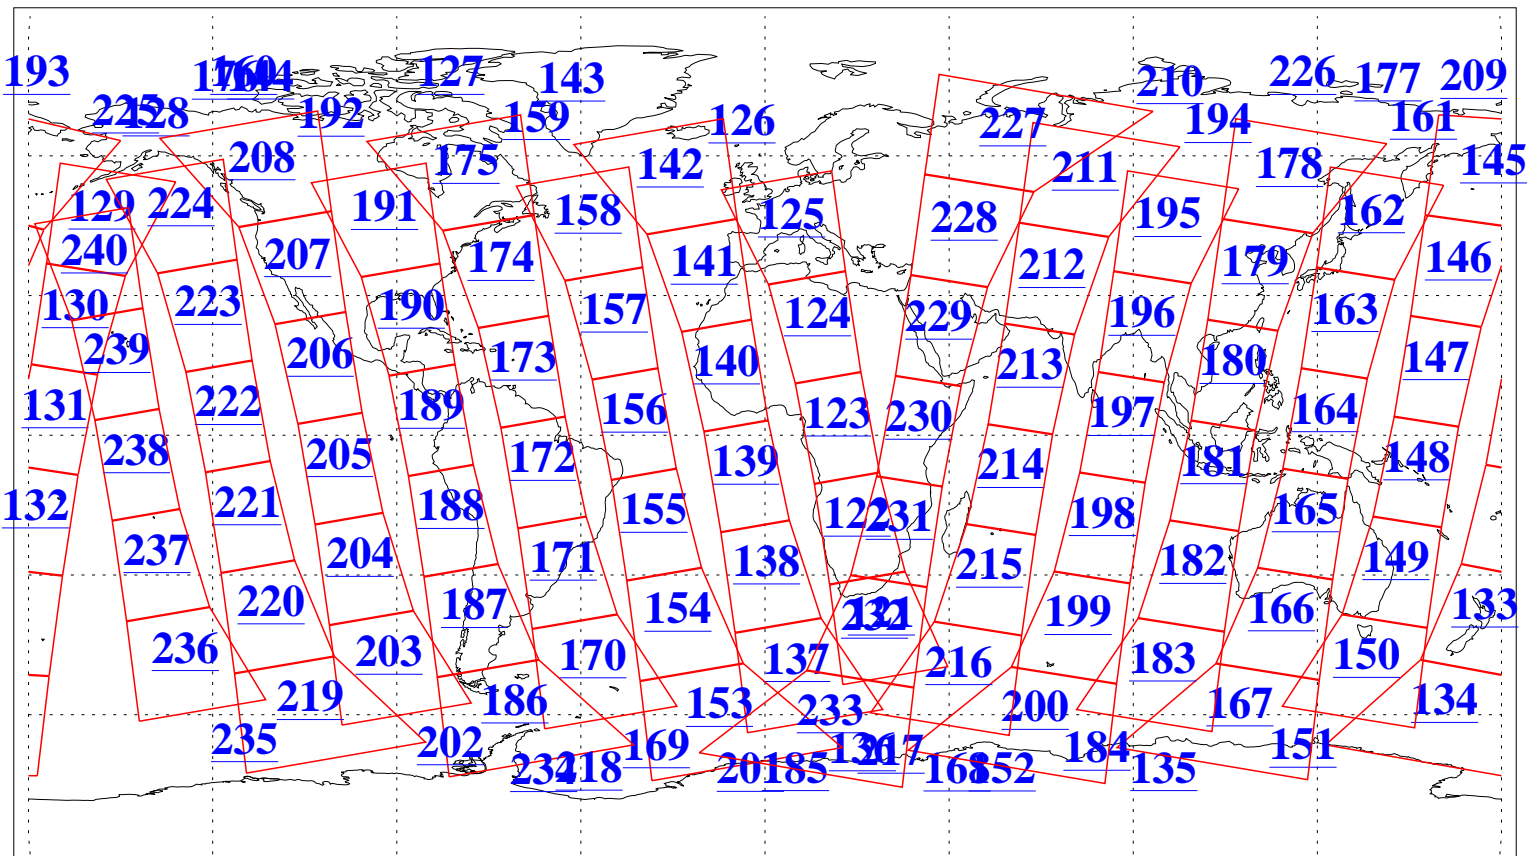

L1B Availability
AMSU Granules: 240
HSB Granules: 0
AIRS Granules: 240

7 Feb 2006
DoY 38
Aqua Day 1375
Granules: 1 to 120

Granules: 121 to 240

Legend: AMSU Available, HSB Available, AIRS Available

L1B Availability
AMSU Granules: 240
HSB Granules: 0
AIRS Granules: 240

7 Feb 2006
DoY 38
Aqua Day 1375
Ascending Granules

Descending Granules

Legend: AMSU Available, HSB Available, AIRS Available

L1B Availability
AMSU Granules: 240
HSB Granules: 0
AIRS Granules: 240

7 Feb 2006
DoY 38
Aqua Day 1375