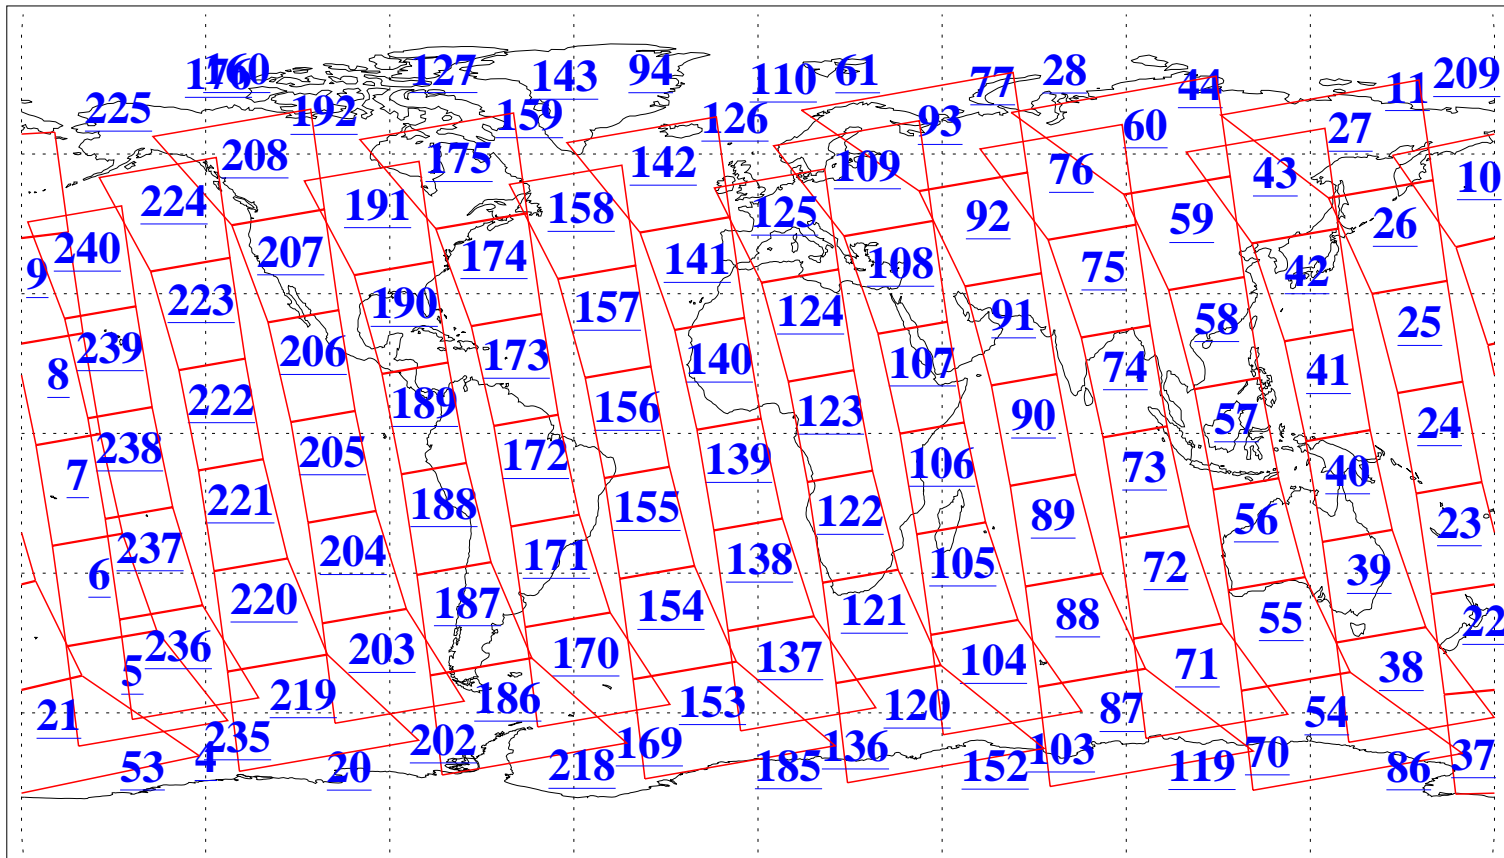

L1B Availability
AMSU Granules: 240
HSB Granules: 0
AIRS Granules: 240

7 Feb 2006
DoY 38
Aqua Day 1375
Granules: 1 to 120

Granules: 121 to 240

Legend: AMSU Available, HSB Available, AIRS Available

L1B Availability
AMSU Granules: 240
HSB Granules: 0
AIRS Granules: 240

7 Feb 2006
DoY 38
Aqua Day 1375
Ascending Granules

Descending Granules

Legend: AMSU Available, HSB Available, AIRS Available

L1B Availability
AMSU Granules: 240
HSB Granules: 0
AIRS Granules: 240

7 Feb 2006
DoY 38
Aqua Day 1375

Northern Hemisphere Granules

Southern Hemisphere Granules

Legend: AMSU Available, HSB Available, AIRS Available