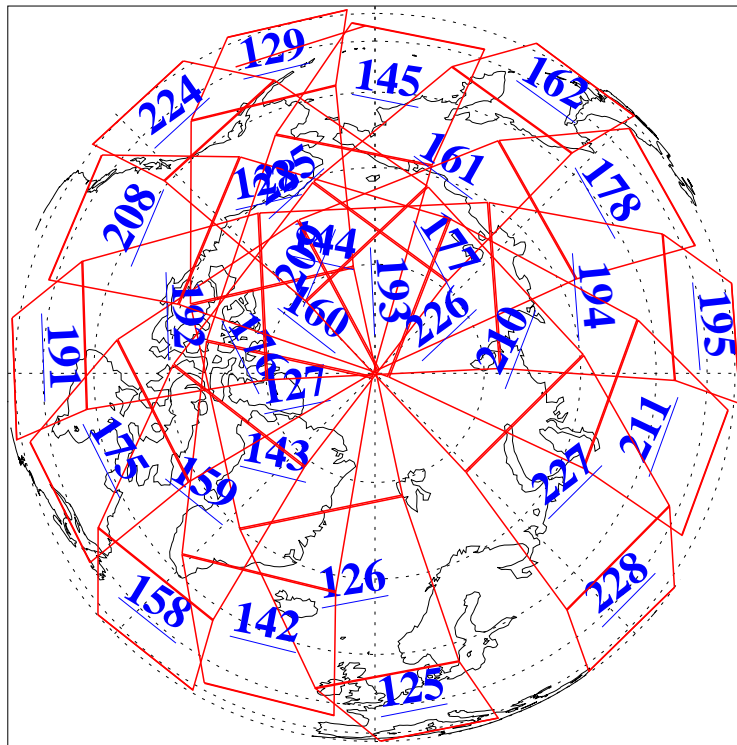

L1B Availability
AMSU Granules: 240
HSB Granules: 0
AIRS Granules: 240

7 Feb 2006
DoY 38
Aqua Day 1375
Granules: 1 to 120

Granules: 121 to 240

Legend: AMSU Available, HSB Available, AIRS Available

L1B Availability
AMSU Granules: 240
HSB Granules: 0
AIRS Granules: 240

7 Feb 2006
DoY 38
Aqua Day 1375
Ascending Granules

Descending Granules

Legend: AMSU Available, HSB Available, AIRS Available

L1B Availability
AMSU Granules: 240
HSB Granules: 0
AIRS Granules: 240

7 Feb 2006
DoY 38
Aqua Day 1375

Northern Hemisphere Granules

Southern Hemisphere Granules

Legend: AMSU Available, HSB Available, AIRS Available