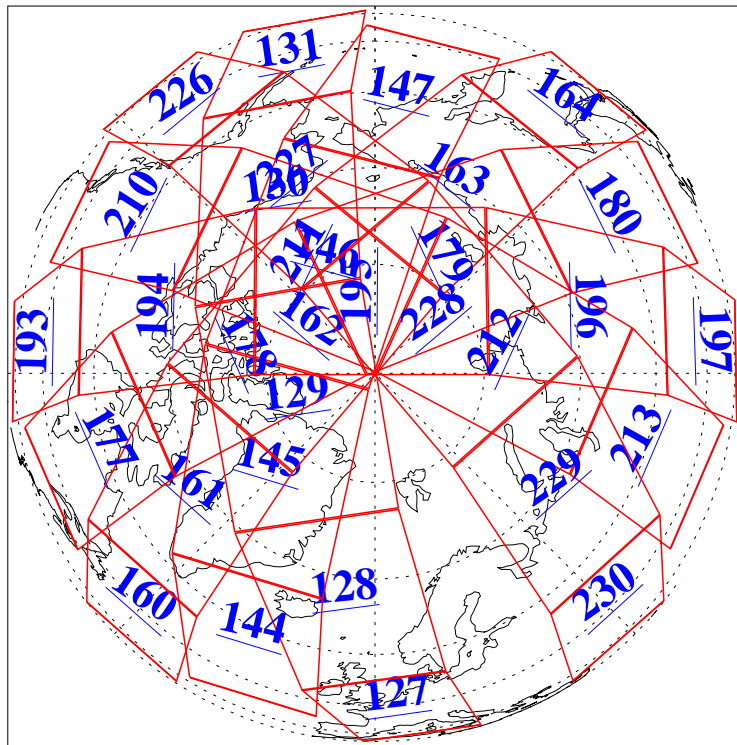

5 Feb 2006
DoY 36
Aqua Day 1373

Ascending Granules

Descending Granules

Legend: AMSU Available, HSB Available, AIRS Available

L1B Availability
 AMSU Granules: 240
 HSB Granules: 0
 AIRS Granules: 240

5 Feb 2006
 DoY 36
 Aqua Day 1373

Northern Hemisphere Granules

Southern Hemisphere Granules

Legend: AMSU Available, HSB Available, AIRS Available