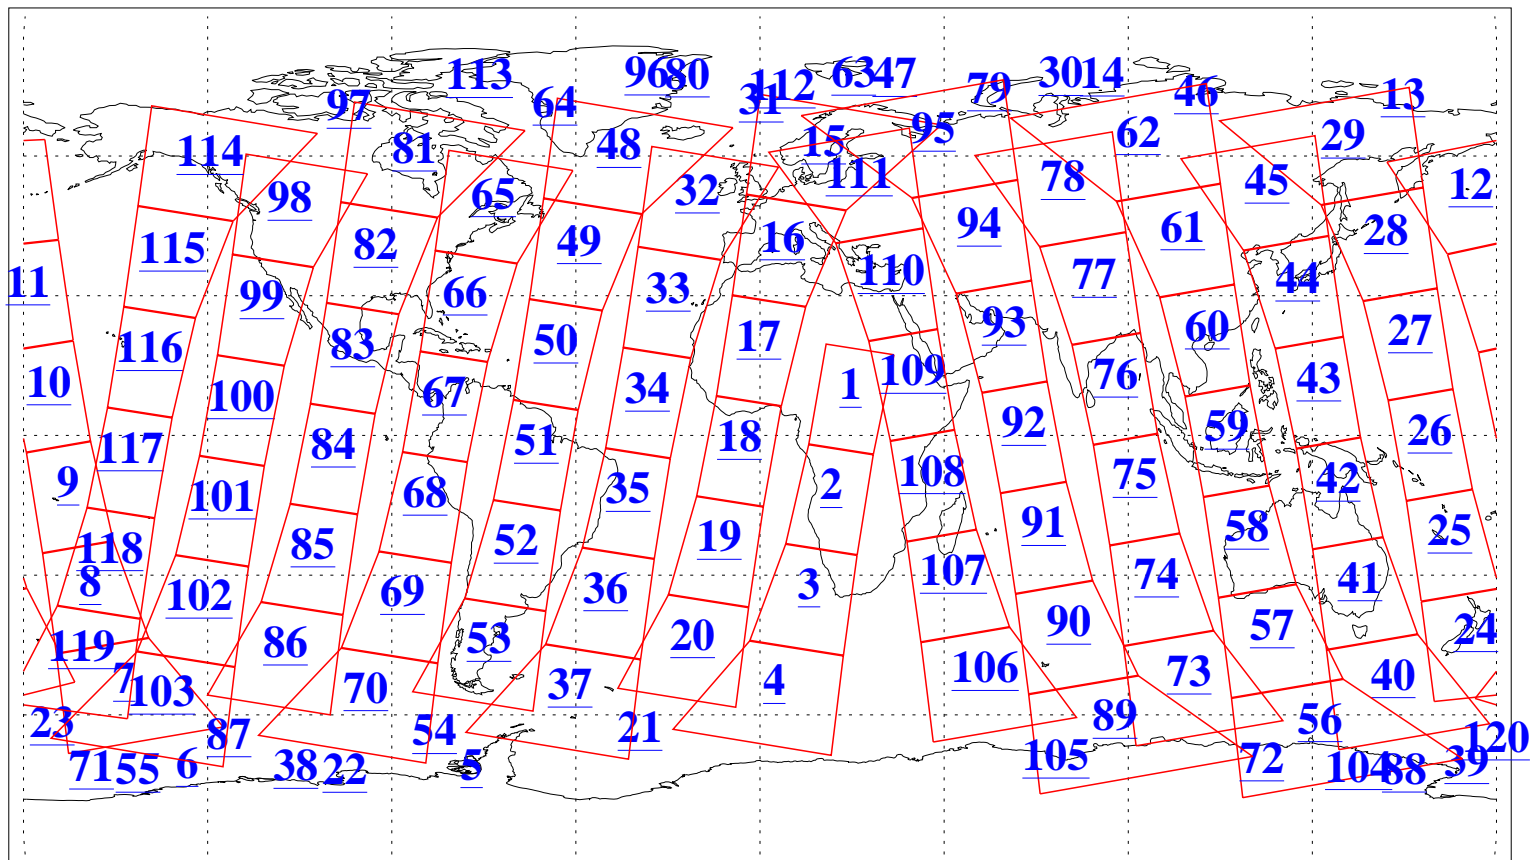

L1B Availability
AMSU Granules: 240
HSB Granules: 0
AIRS Granules: 240

5 Feb 2006
DoY 36
Aqua Day 1373
Granules: 1 to 120

Granules: 121 to 240

Legend: AMSU Available, HSB Available, AIRS Available

L1B Availability
AMSU Granules: 240
HSB Granules: 0
AIRS Granules: 240

5 Feb 2006
DoY 36
Aqua Day 1373

Ascending Granules

Descending Granules

Legend: AMSU Available, HSB Available, AIRS Available

L1B Availability
 AMSU Granules: 240
 HSB Granules: 0
 AIRS Granules: 240

5 Feb 2006
 DoY 36
 Aqua Day 1373

Northern Hemisphere Granules

Southern Hemisphere Granules

Legend: AMSU Available, HSB Available, AIRS Available