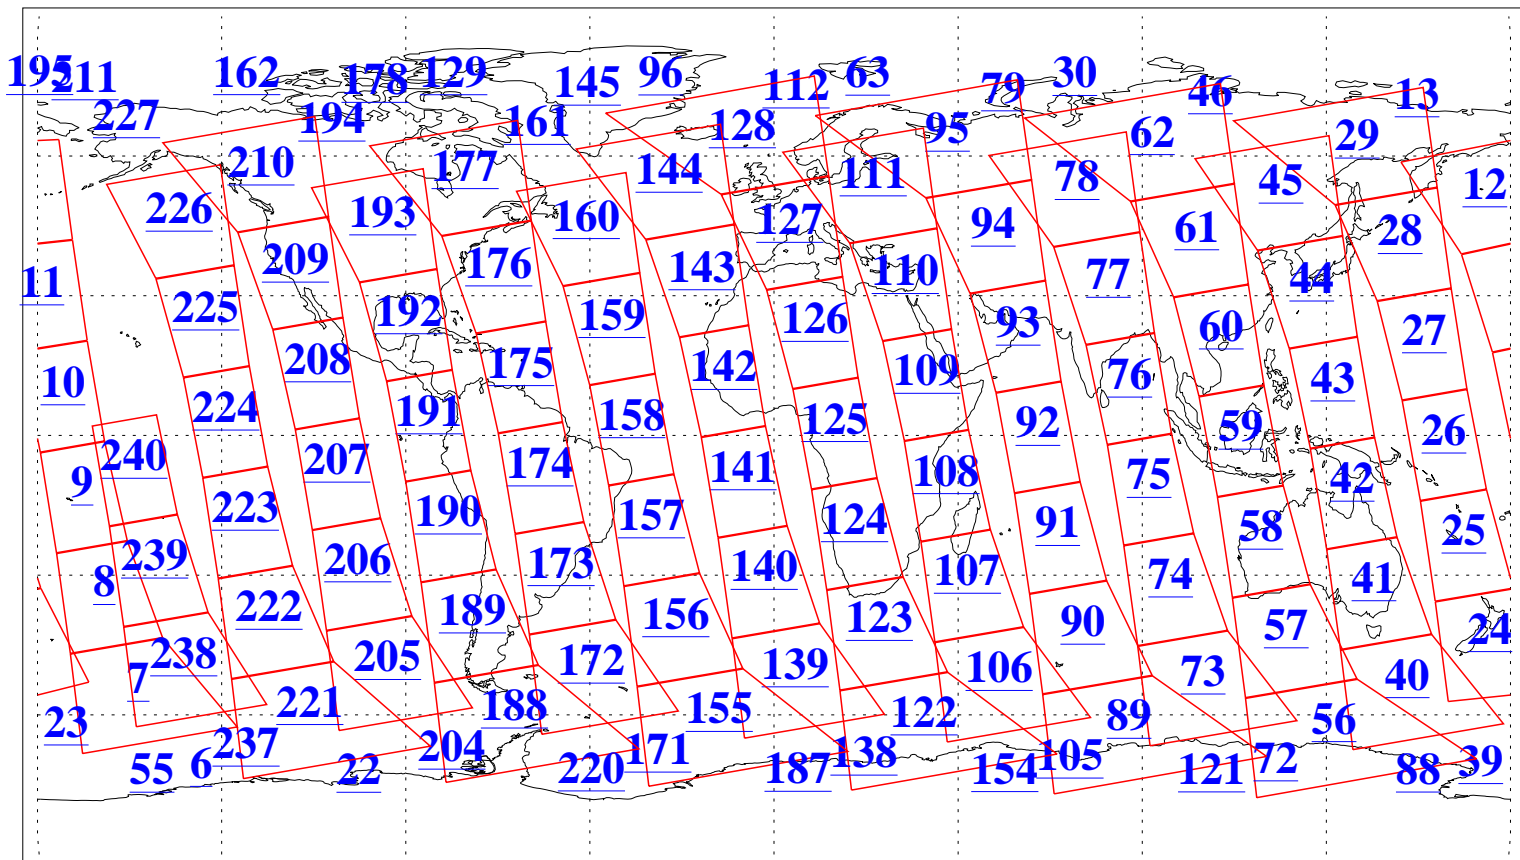

L1B Availability
AMSU Granules: 240
HSB Granules: 0
AIRS Granules: 240

5 Feb 2006
DoY 36
Aqua Day 1373
Granules: 1 to 120

Granules: 121 to 240

Legend: AMSU Available, HSB Available, AIRS Available

L1B Availability
AMSU Granules: 240
HSB Granules: 0
AIRS Granules: 240

5 Feb 2006
DoY 36
Aqua Day 1373

Ascending Granules

Descending Granules

Legend: AMSU Available, HSB Available, AIRS Available

L1B Availability
 AMSU Granules: 240
 HSB Granules: 0
 AIRS Granules: 240

5 Feb 2006
 DoY 36
 Aqua Day 1373

Northern Hemisphere Granules

Southern Hemisphere Granules

Legend: AMSU Available, HSB Available, AIRS Available