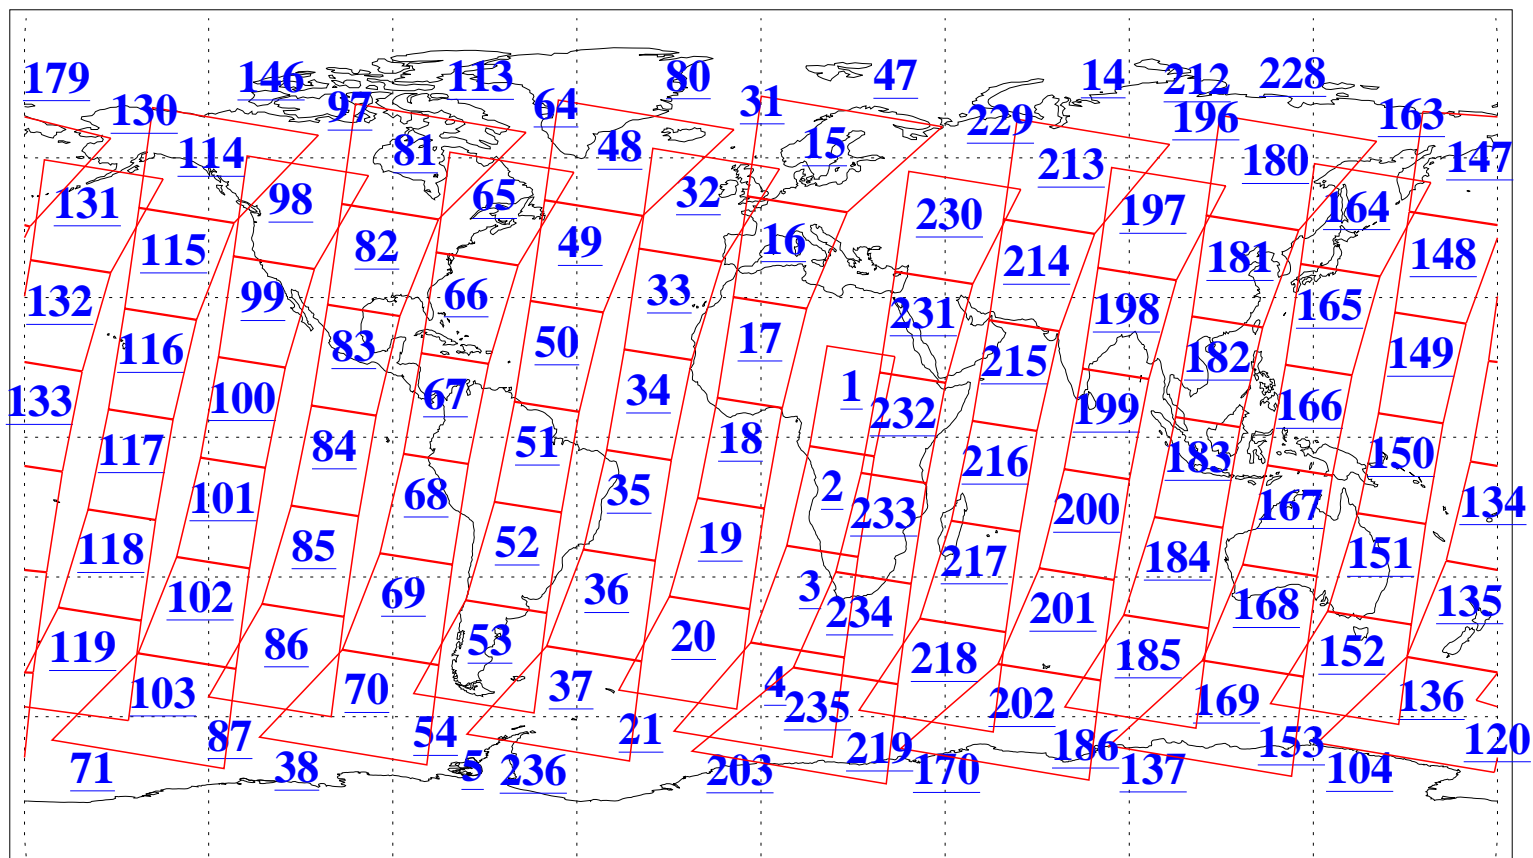

L1B Availability
AMSU Granules: 240
HSB Granules: 0
AIRS Granules: 240

5 Feb 2006
DoY 36
Aqua Day 1373
Granules: 1 to 120

Granules: 121 to 240

Legend: AMSU Available, HSB Available, AIRS Available

L1B Availability
AMSU Granules: 240
HSB Granules: 0
AIRS Granules: 240

5 Feb 2006
DoY 36
Aqua Day 1373

Ascending Granules

Descending Granules

Legend: AMSU Available, HSB Available, AIRS Available

L1B Availability
 AMSU Granules: 240
 HSB Granules: 0
 AIRS Granules: 240

5 Feb 2006
 DoY 36
 Aqua Day 1373

Northern Hemisphere Granules

Southern Hemisphere Granules

Legend: AMSU Available, HSB Available, AIRS Available