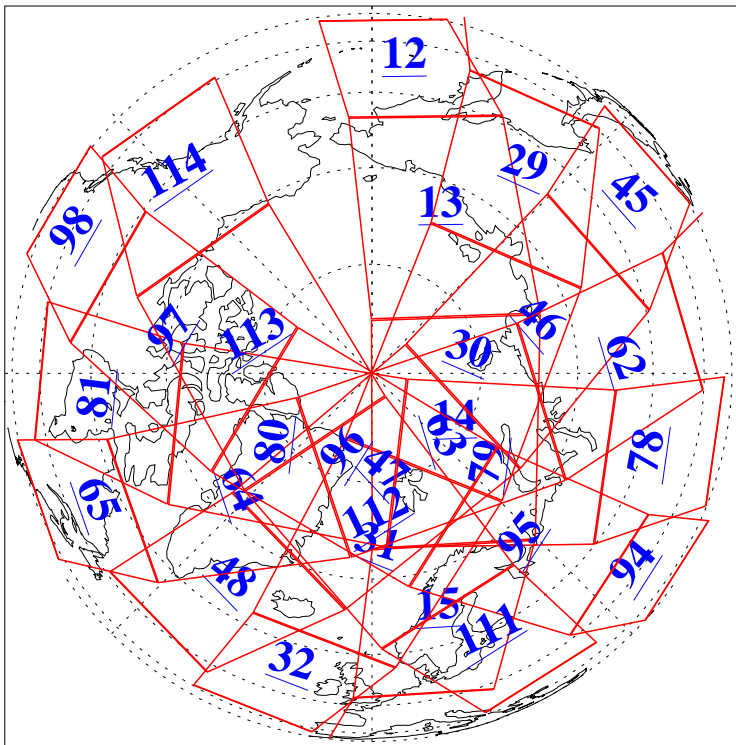

L1B Availability
AMSU Granules: 240
HSB Granules: 0
AIRS Granules: 240

5 Feb 2006
DoY 36
Aqua Day 1373
Granules: 1 to 120

Granules: 121 to 240

Legend: AMSU Available, HSB Available, AIRS Available

L1B Availability
AMSU Granules: 240
HSB Granules: 0
AIRS Granules: 240

5 Feb 2006
DoY 36
Aqua Day 1373

Ascending Granules

Descending Granules

Legend: AMSU Available, HSB Available, AIRS Available

L1B Availability
 AMSU Granules: 240
 HSB Granules: 0
 AIRS Granules: 240

5 Feb 2006
 DoY 36
 Aqua Day 1373

Northern Hemisphere Granules

Southern Hemisphere Granules

Legend: AMSU Available, HSB Available, AIRS Available