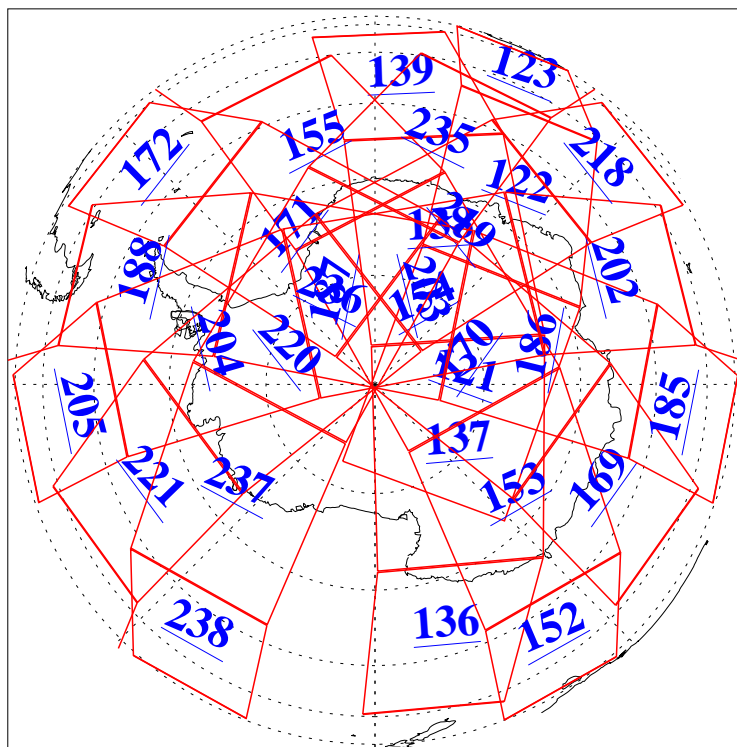

L1B Availability
AMSU Granules: 240
HSB Granules: 0
AIRS Granules: 240

5 Feb 2006
DoY 36
Aqua Day 1373
Granules: 1 to 120

Granules: 121 to 240

Legend: AMSU Available, HSB Available, AIRS Available

L1B Availability
AMSU Granules: 240
HSB Granules: 0
AIRS Granules: 240

5 Feb 2006
DoY 36
Aqua Day 1373

Ascending Granules

Descending Granules

Legend: AMSU Available, HSB Available, AIRS Available

L1B Availability
 AMSU Granules: 240
 HSB Granules: 0
 AIRS Granules: 240

5 Feb 2006
 DoY 36
 Aqua Day 1373

Northern Hemisphere Granules

Southern Hemisphere Granules

Legend: AMSU Available, HSB Available, AIRS Available