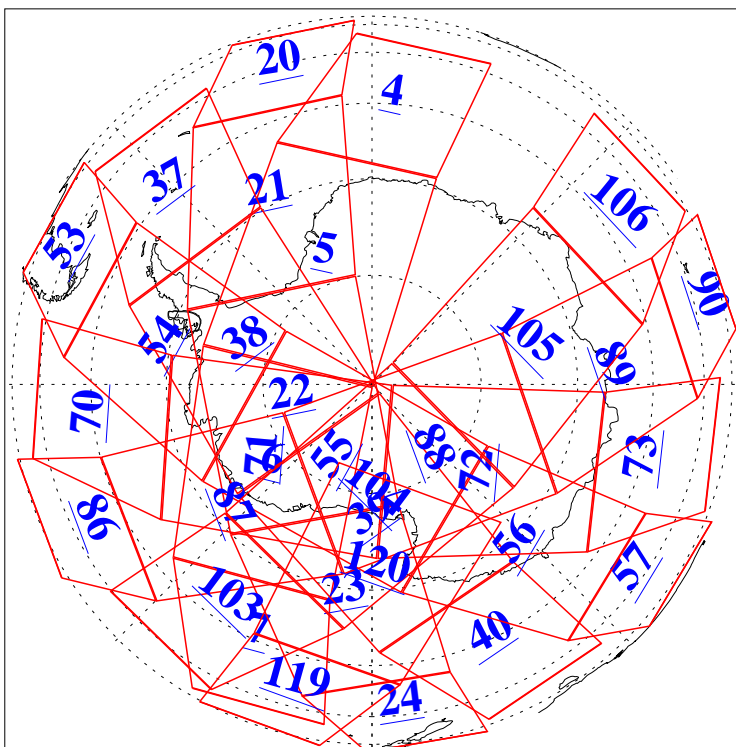

L1B Availability
AMSU Granules: 240
HSB Granules: 0
AIRS Granules: 240

5 Feb 2006
DoY 36
Aqua Day 1373
Granules: 1 to 120

Granules: 121 to 240

Legend: AMSU Available, HSB Available, AIRS Available

L1B Availability
AMSU Granules: 240
HSB Granules: 0
AIRS Granules: 240

5 Feb 2006
DoY 36
Aqua Day 1373

Ascending Granules

Descending Granules

Legend: AMSU Available, HSB Available, AIRS Available

L1B Availability
 AMSU Granules: 240
 HSB Granules: 0
 AIRS Granules: 240

5 Feb 2006
 DoY 36
 Aqua Day 1373

Northern Hemisphere Granules

Southern Hemisphere Granules

Legend: AMSU Available, HSB Available, AIRS Available