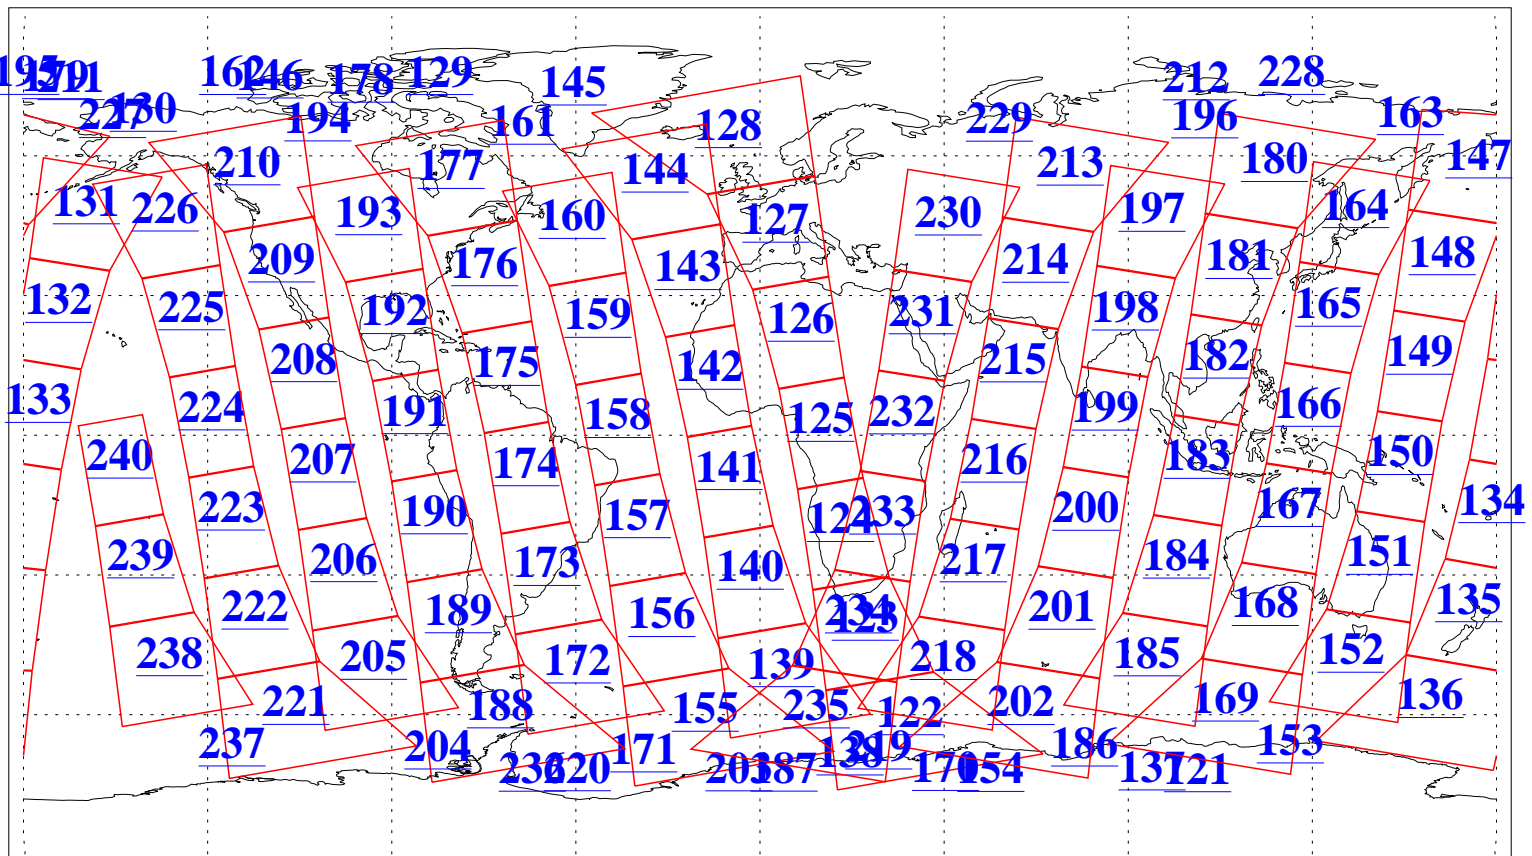

L1B Availability
AMSU Granules: 240
HSB Granules: 0
AIRS Granules: 240

5 Feb 2006
DoY 36
Aqua Day 1373
Granules: 1 to 120

Granules: 121 to 240

Legend: AMSU Available, HSB Available, AIRS Available

L1B Availability
AMSU Granules: 240
HSB Granules: 0
AIRS Granules: 240

5 Feb 2006
DoY 36
Aqua Day 1373

Ascending Granules

Descending Granules

Legend: AMSU Available, HSB Available, AIRS Available

L1B Availability
 AMSU Granules: 240
 HSB Granules: 0
 AIRS Granules: 240

5 Feb 2006
 DoY 36
 Aqua Day 1373

Northern Hemisphere Granules

Southern Hemisphere Granules

Legend: AMSU Available, HSB Available, AIRS Available