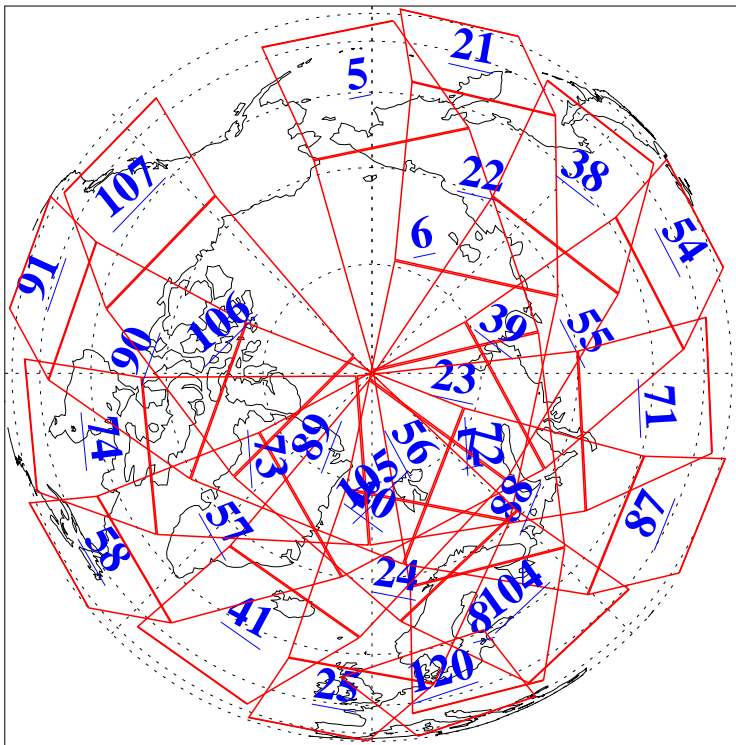

L1B Availability  
AMSU Granules: 240  
HSB Granules: 0  
AIRS Granules: 240

4 Feb 2006  
DoY 35  
Aqua Day 1372  
Granules: 1 to 120

Granules: 121 to 240

Legend: AMSU Available, HSB Available, AIRS Available

L1B Availability  
AMSU Granules: 240  
HSB Granules: 0  
AIRS Granules: 240

4 Feb 2006  
DoY 35  
Aqua Day 1372

Ascending Granules

Descending Granules

Legend: AMSU Available, HSB Available, AIRS Available

### Northern Hemisphere Granules