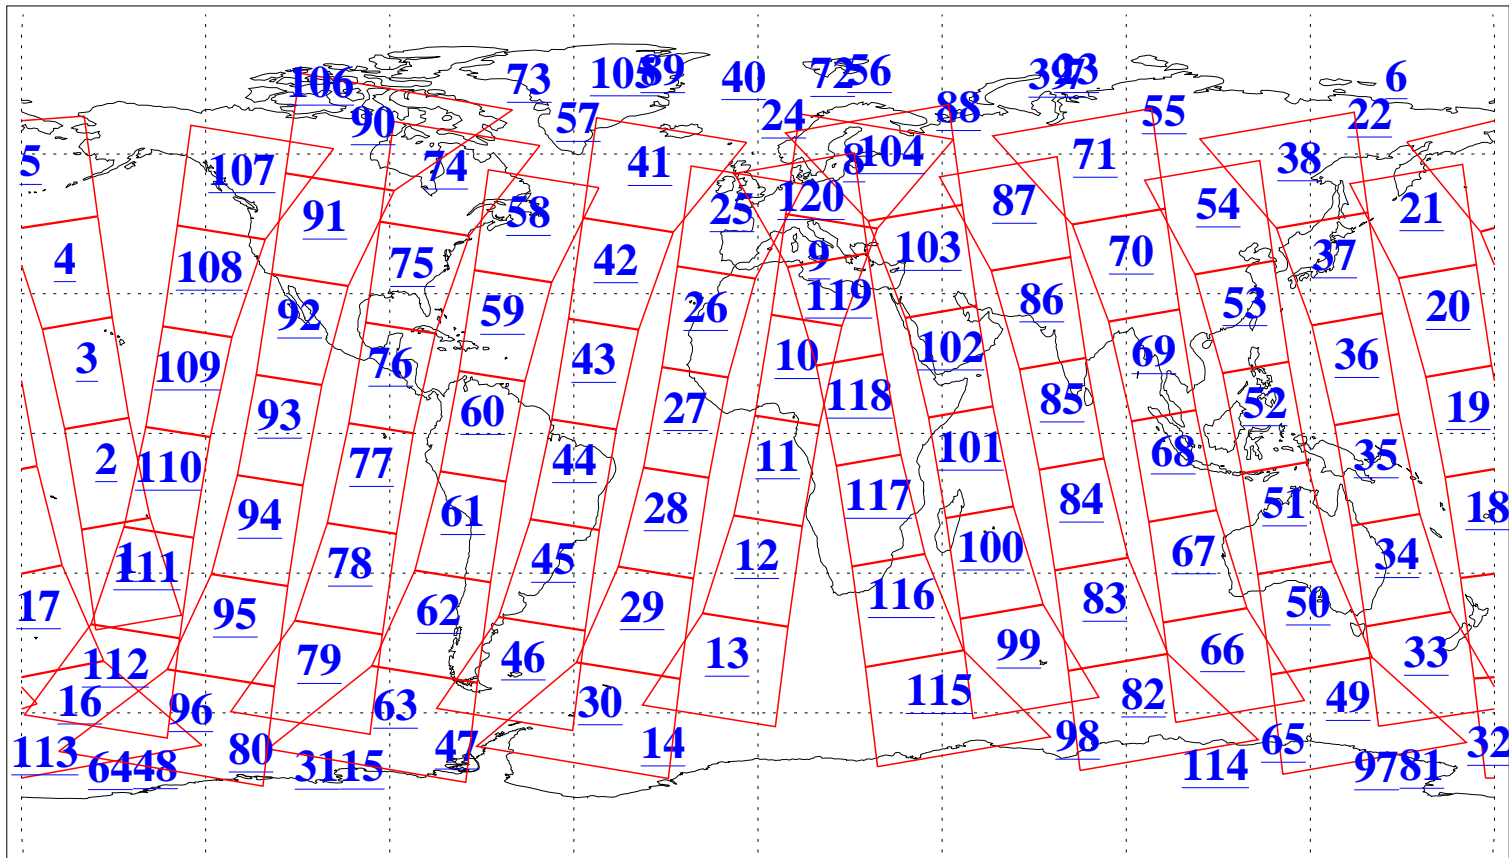

L1B Availability  
AMSU Granules: 240  
HSB Granules: 0  
AIRS Granules: 240

4 Feb 2006  
DoY 35  
Aqua Day 1372  
Granules: 1 to 120

Granules: 121 to 240

Legend: AMSU Available, HSB Available, AIRS Available

L1B Availability  
AMSU Granules: 240  
HSB Granules: 0  
AIRS Granules: 240

4 Feb 2006  
DoY 35  
Aqua Day 1372

Ascending Granules

Descending Granules

Legend: AMSU Available, HSB Available, AIRS Available

### Northern Hemisphere Granules