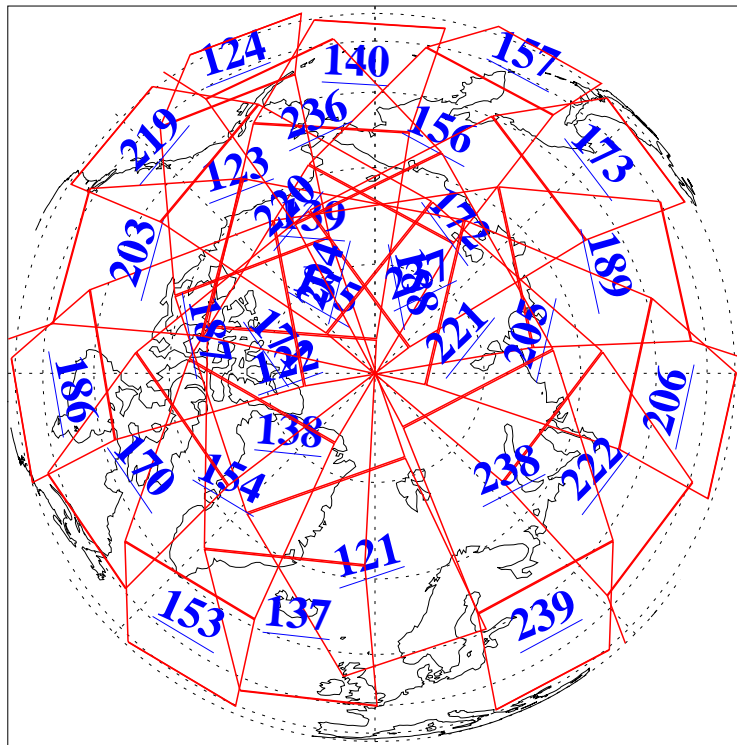

L1B Availability  
AMSU Granules: 240  
HSB Granules: 0  
AIRS Granules: 240

4 Feb 2006  
DoY 35  
Aqua Day 1372  
Granules: 1 to 120

Granules: 121 to 240

Legend: AMSU Available, HSB Available, AIRS Available

L1B Availability  
AMSU Granules: 240  
HSB Granules: 0  
AIRS Granules: 240

4 Feb 2006  
DoY 35  
Aqua Day 1372

Ascending Granules

Descending Granules

Legend: AMSU Available, HSB Available, AIRS Available

### Northern Hemisphere Granules