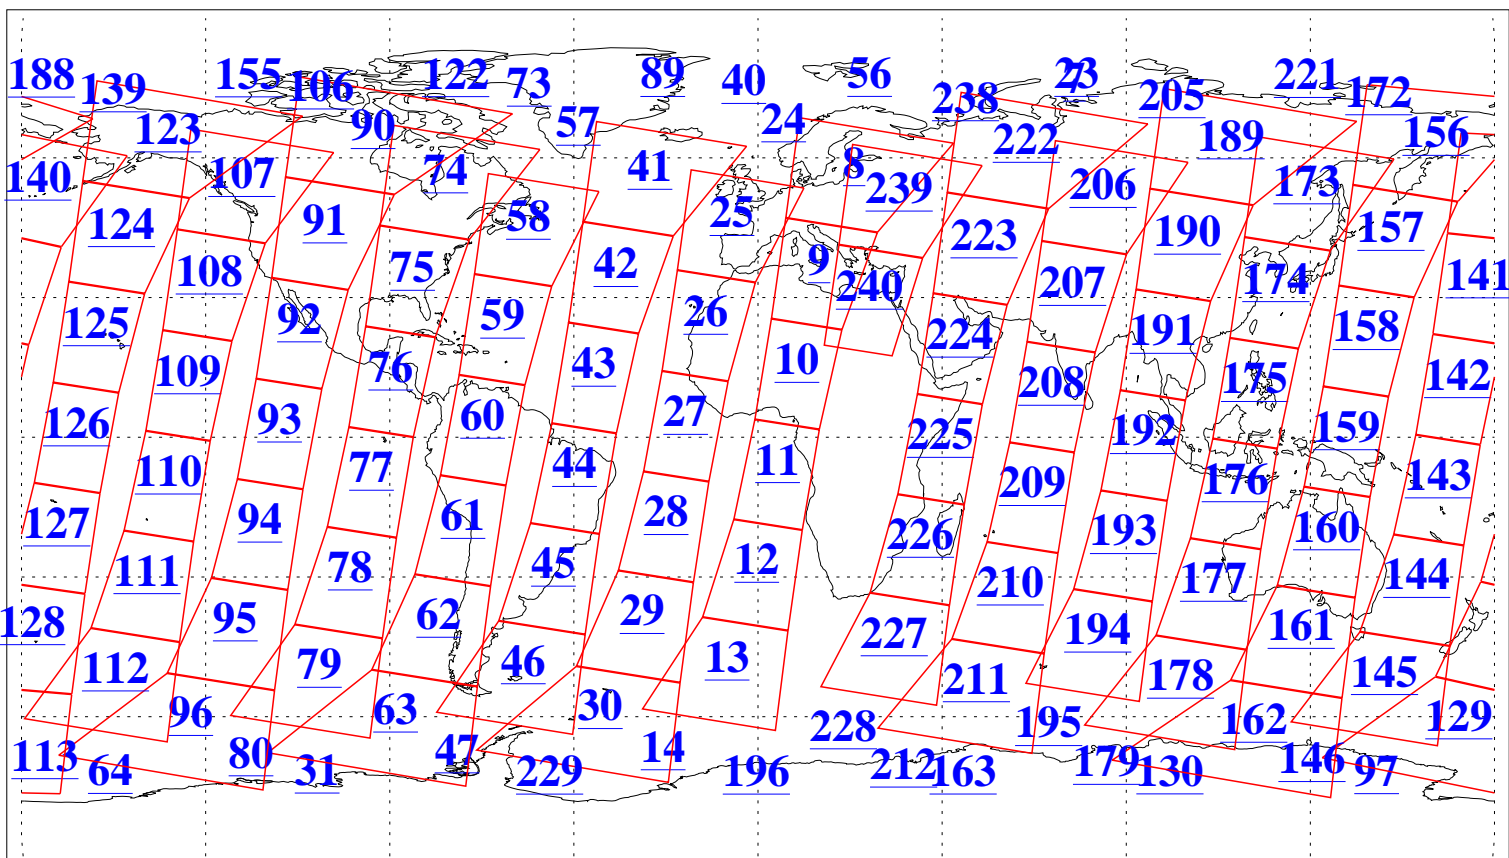

L1B Availability  
AMSU Granules: 240  
HSB Granules: 0  
AIRS Granules: 240

4 Feb 2006  
DoY 35  
Aqua Day 1372  
Granules: 1 to 120

Granules: 121 to 240

Legend: AMSU Available, HSB Available, AIRS Available

L1B Availability  
AMSU Granules: 240  
HSB Granules: 0  
AIRS Granules: 240

4 Feb 2006  
DoY 35  
Aqua Day 1372

Ascending Granules

Descending Granules

Legend: AMSU Available, HSB Available, AIRS Available