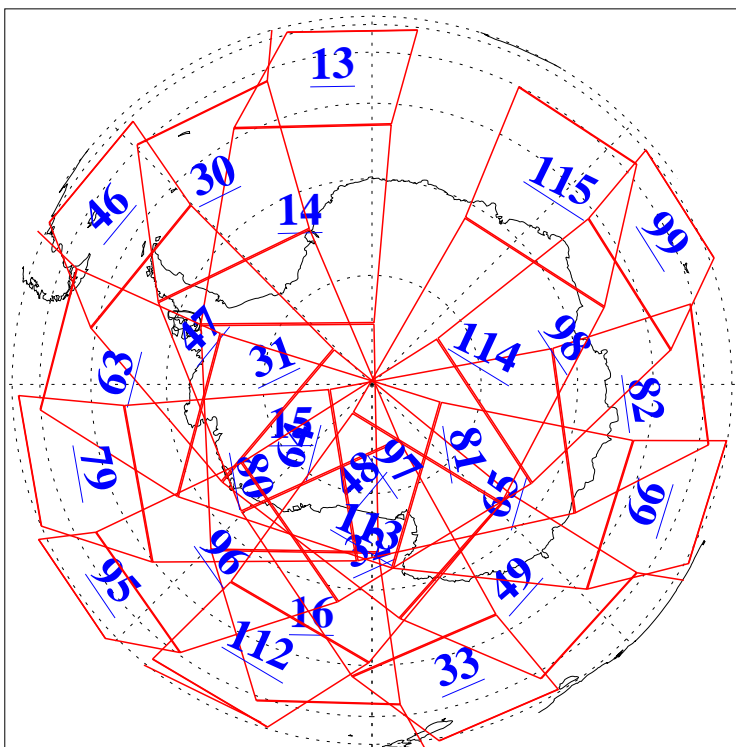

Legend: AMSU Available, HSB Available, AIRS Available