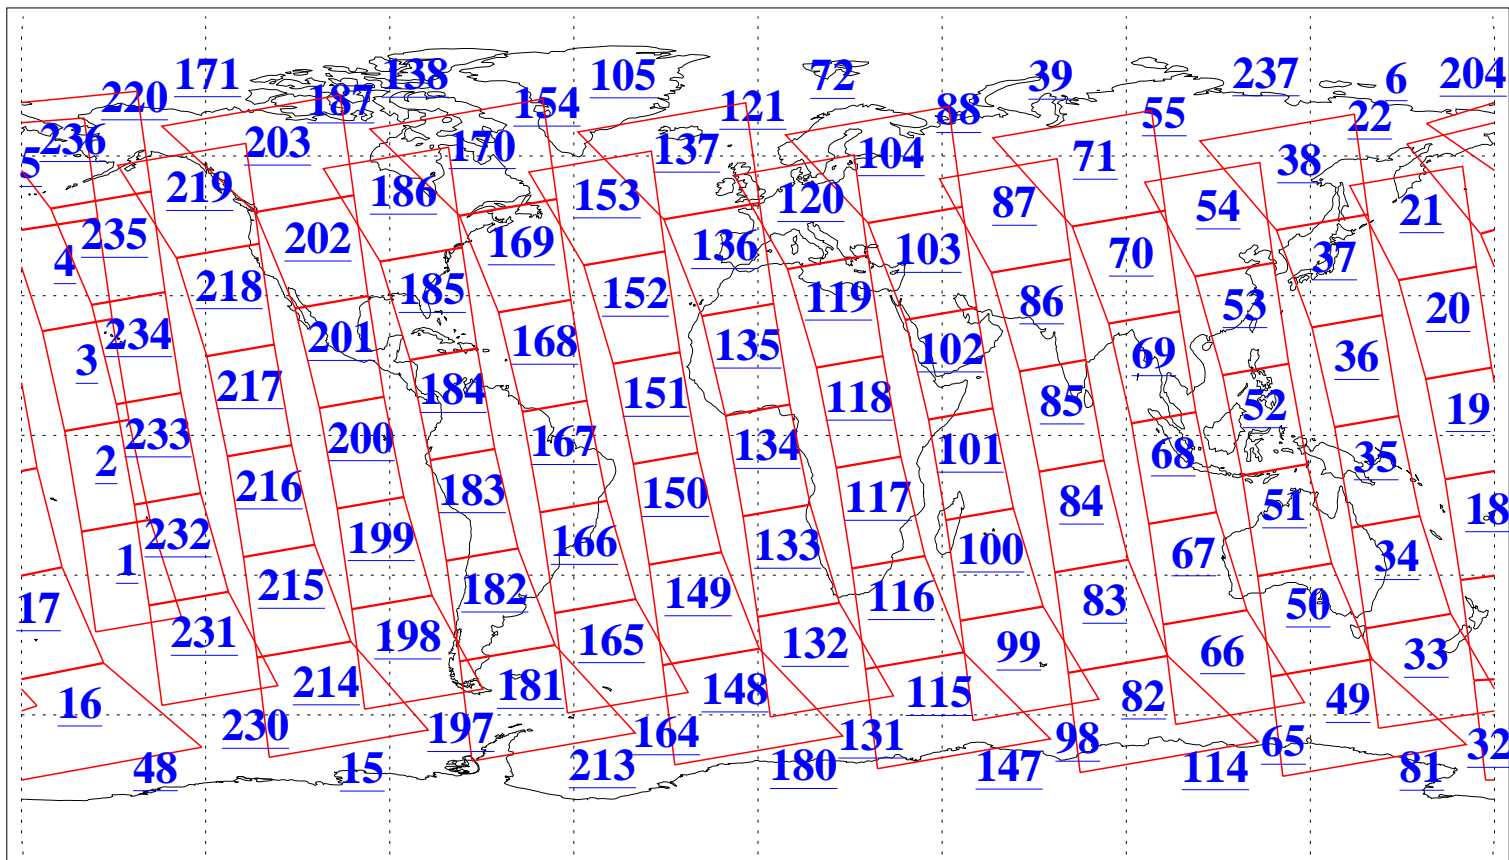

L1B Availability  
AMSU Granules: 240  
HSB Granules: 0  
AIRS Granules: 240

4 Feb 2006  
DoY 35  
Aqua Day 1372  
Granules: 1 to 120

Granules: 121 to 240

Legend: AMSU Available, HSB Available, AIRS Available

L1B Availability  
AMSU Granules: 240  
HSB Granules: 0  
AIRS Granules: 240

4 Feb 2006  
DoY 35  
Aqua Day 1372

Ascending Granules

Descending Granules

Legend: AMSU Available, HSB Available, AIRS Available

### Northern Hemisphere Granules