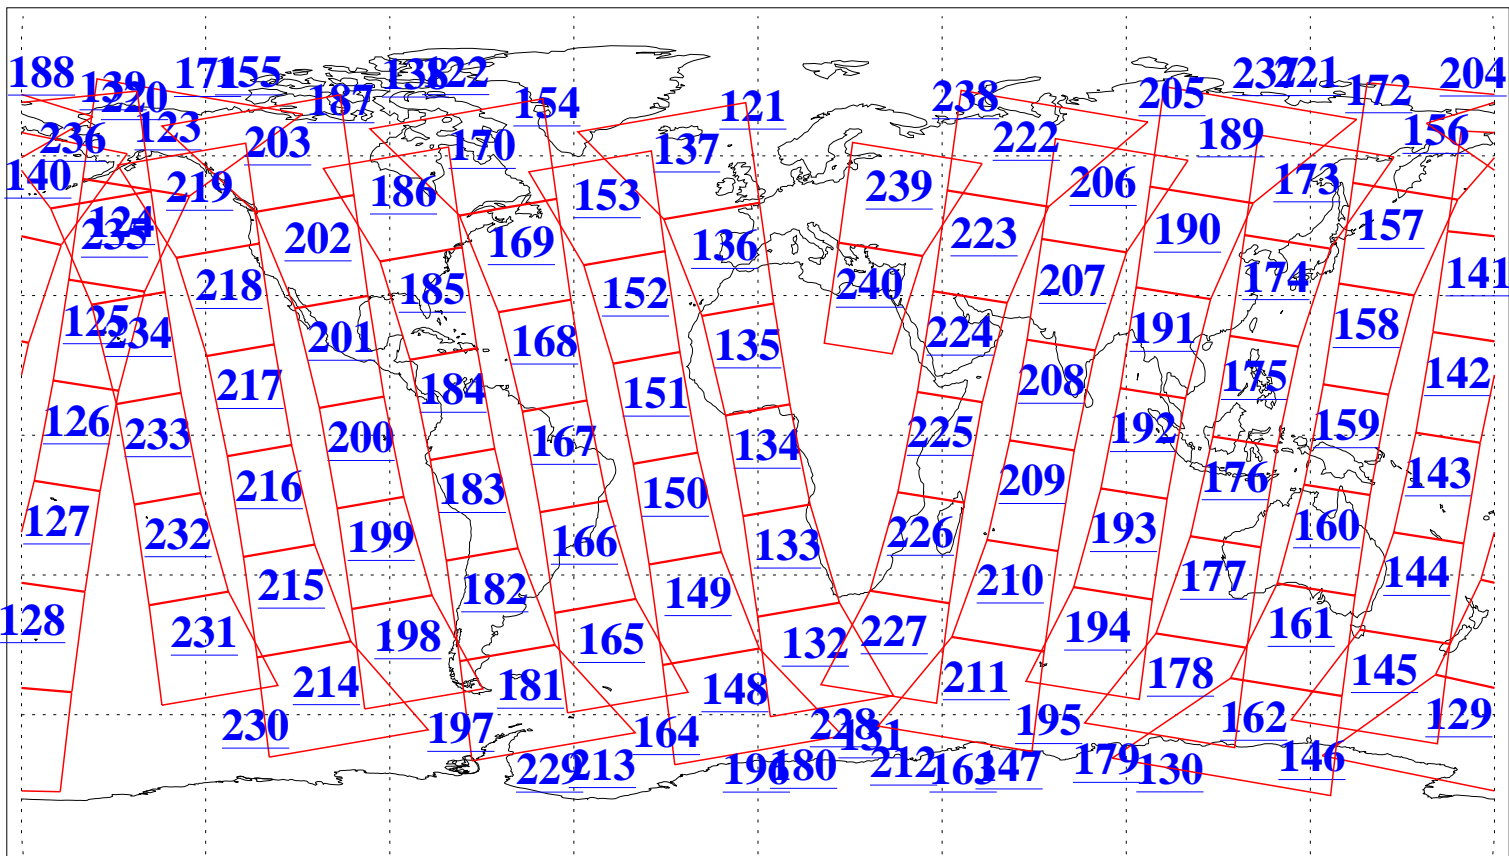

L1B Availability  
AMSU Granules: 240  
HSB Granules: 0  
AIRS Granules: 240

4 Feb 2006  
DoY 35  
Aqua Day 1372  
Granules: 1 to 120

Granules: 121 to 240

Legend: AMSU Available, HSB Available, AIRS Available

L1B Availability  
AMSU Granules: 240  
HSB Granules: 0  
AIRS Granules: 240

4 Feb 2006  
DoY 35  
Aqua Day 1372

Ascending Granules

Descending Granules

Legend: AMSU Available, HSB Available, AIRS Available