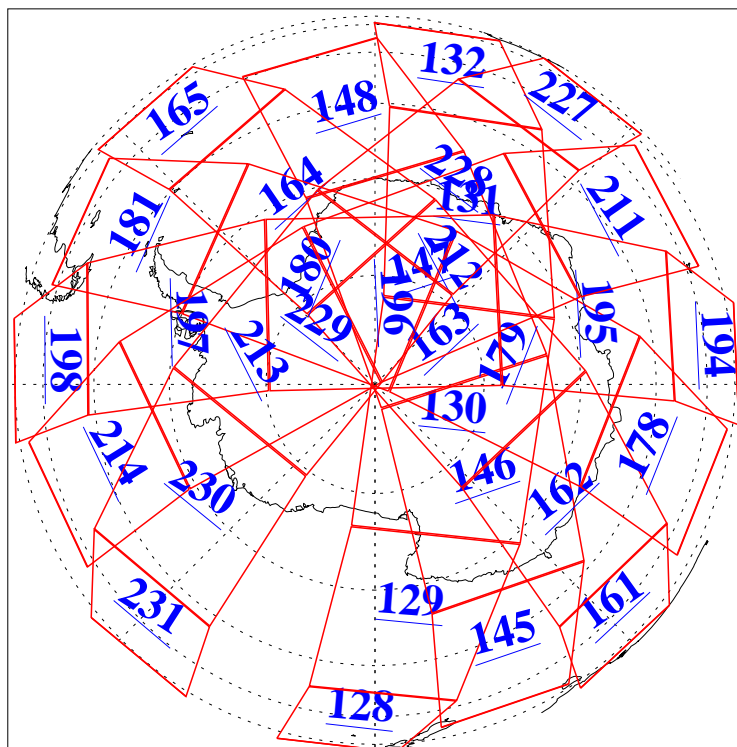

Legend: AMSU Available, HSB Available, AIRS Available