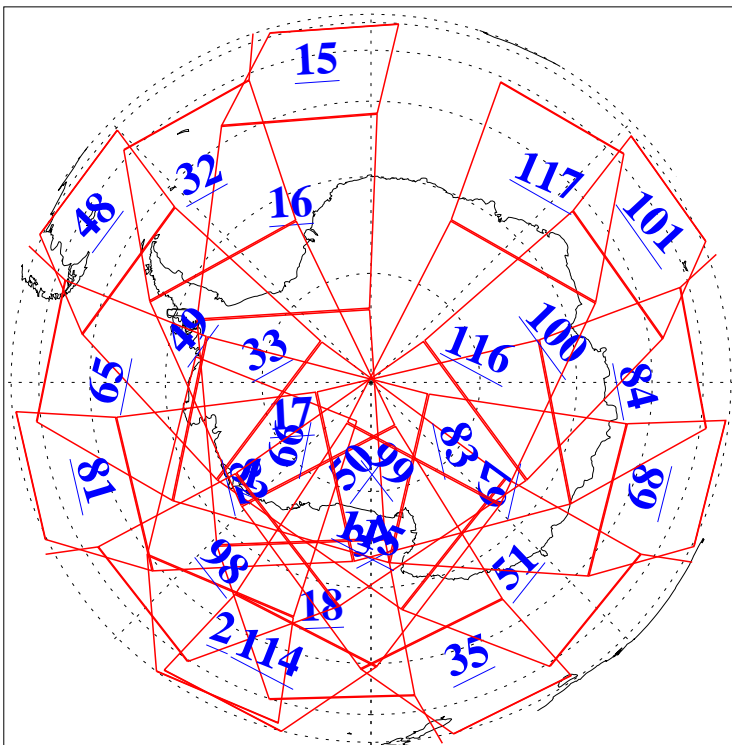

Legend: AMSU Available, HSB Available, AIRS Available