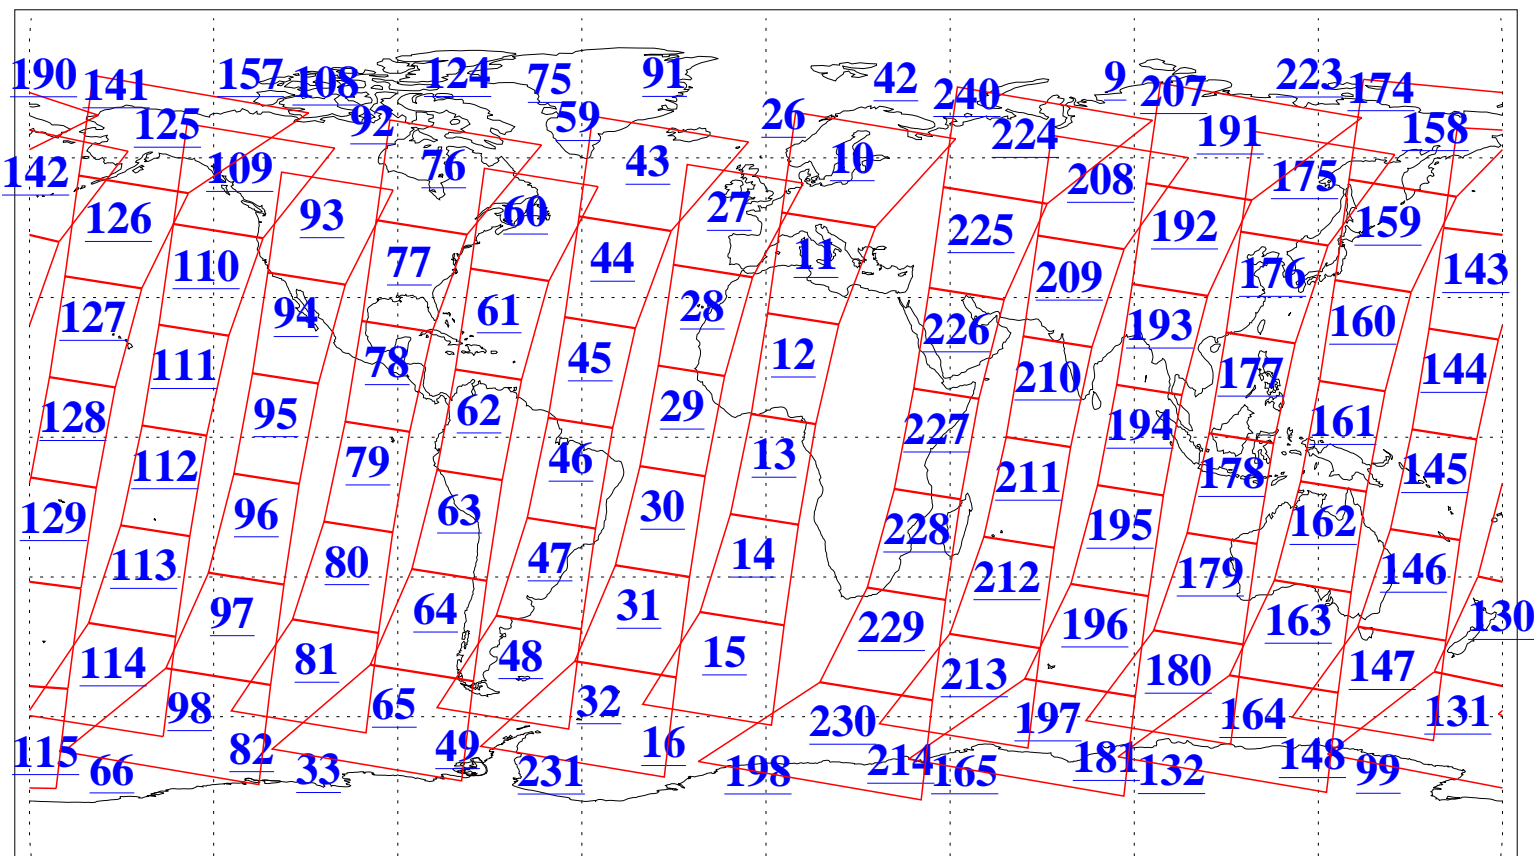

L1B Availability  
AMSU Granules: 240  
HSB Granules: 0  
AIRS Granules: 240

2 Feb 2006  
DoY 33  
Aqua Day 1370  
Granules: 1 to 120

Granules: 121 to 240

Legend: AMSU Available, HSB Available, AIRS Available

L1B Availability  
AMSU Granules: 240  
HSB Granules: 0  
AIRS Granules: 240

2 Feb 2006  
DoY 33  
Aqua Day 1370

Ascending Granules

Descending Granules

Legend: AMSU Available, HSB Available, AIRS Available