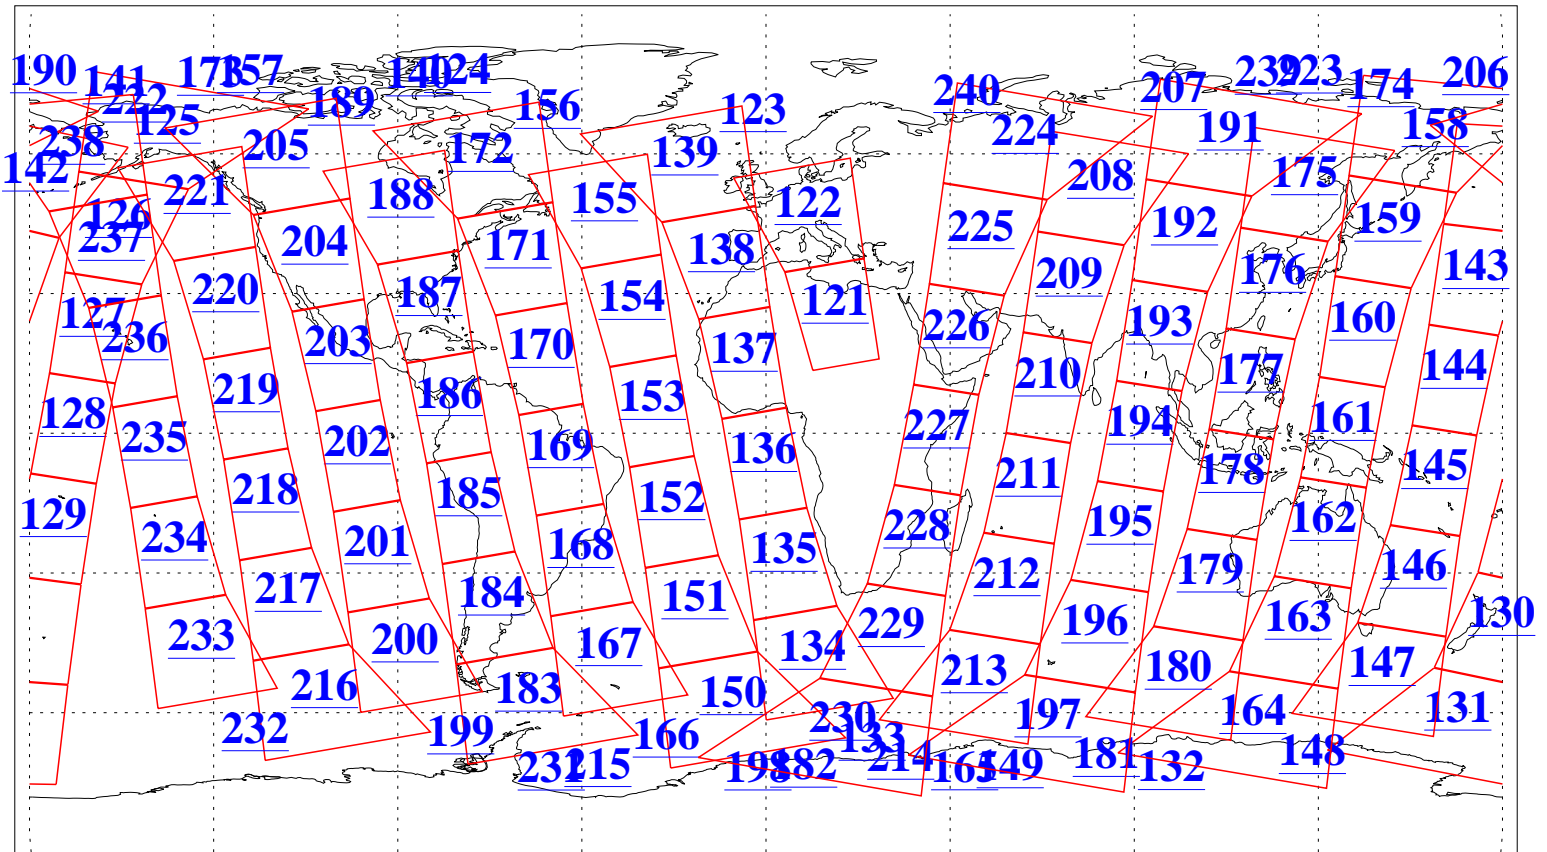

L1B Availability  
AMSU Granules: 240  
HSB Granules: 0  
AIRS Granules: 240

2 Feb 2006  
DoY 33  
Aqua Day 1370  
Granules: 1 to 120

Granules: 121 to 240

Legend: AMSU Available, HSB Available, AIRS Available

L1B Availability  
AMSU Granules: 240  
HSB Granules: 0  
AIRS Granules: 240

2 Feb 2006  
DoY 33  
Aqua Day 1370

Ascending Granules

Descending Granules

Legend: AMSU Available, HSB Available, AIRS Available