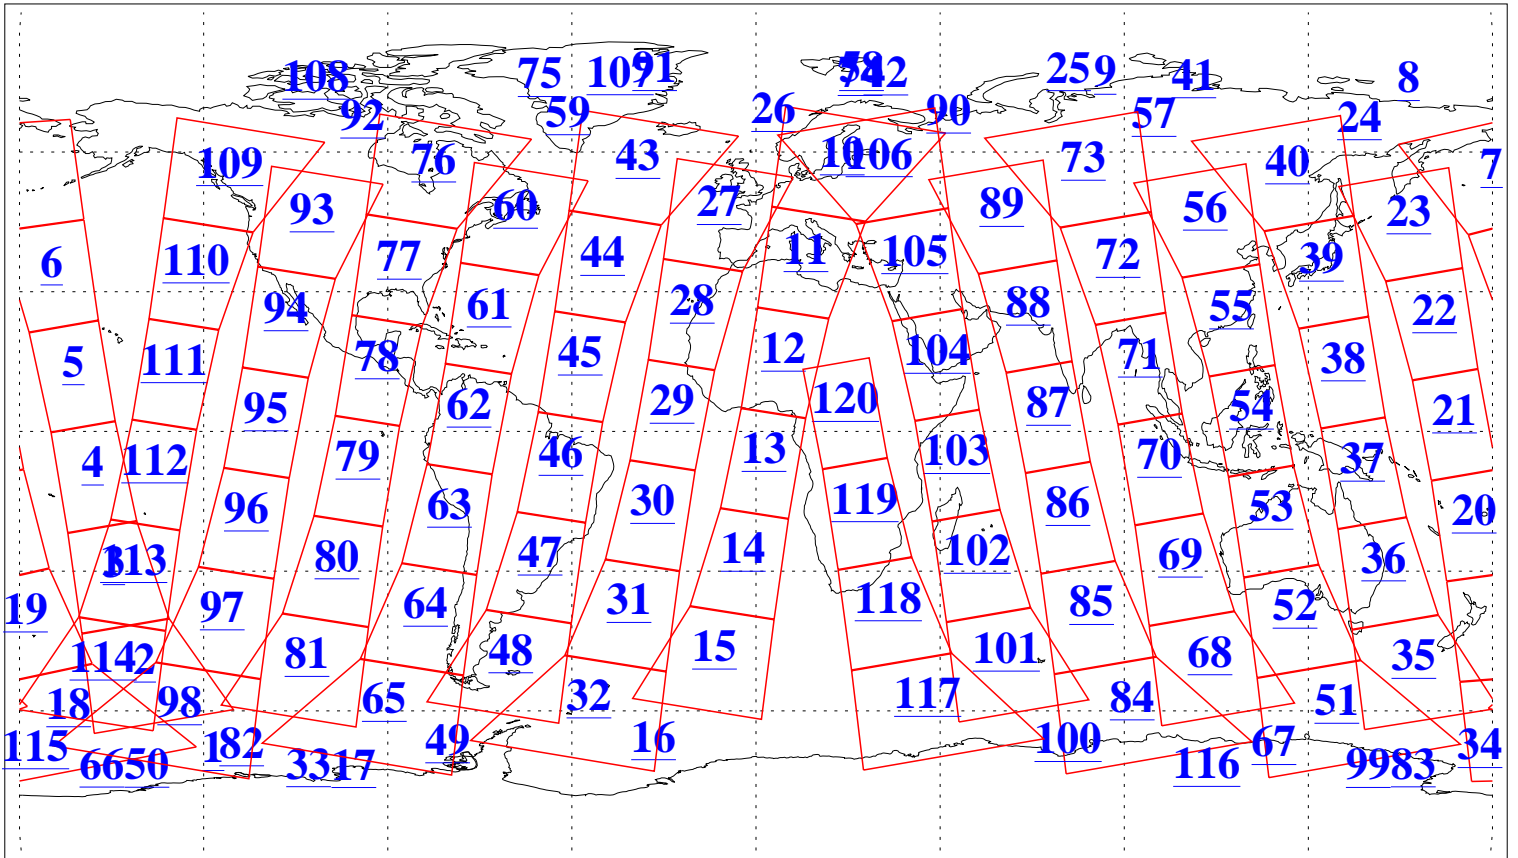

L1B Availability  
AMSU Granules: 240  
HSB Granules: 0  
AIRS Granules: 240

2 Feb 2006  
DoY 33  
Aqua Day 1370  
Granules: 1 to 120

Granules: 121 to 240

Legend: AMSU Available, HSB Available, AIRS Available

L1B Availability  
AMSU Granules: 240  
HSB Granules: 0  
AIRS Granules: 240

2 Feb 2006  
DoY 33  
Aqua Day 1370

Ascending Granules

Descending Granules

Legend: AMSU Available, HSB Available, AIRS Available

### Northern Hemisphere Granules