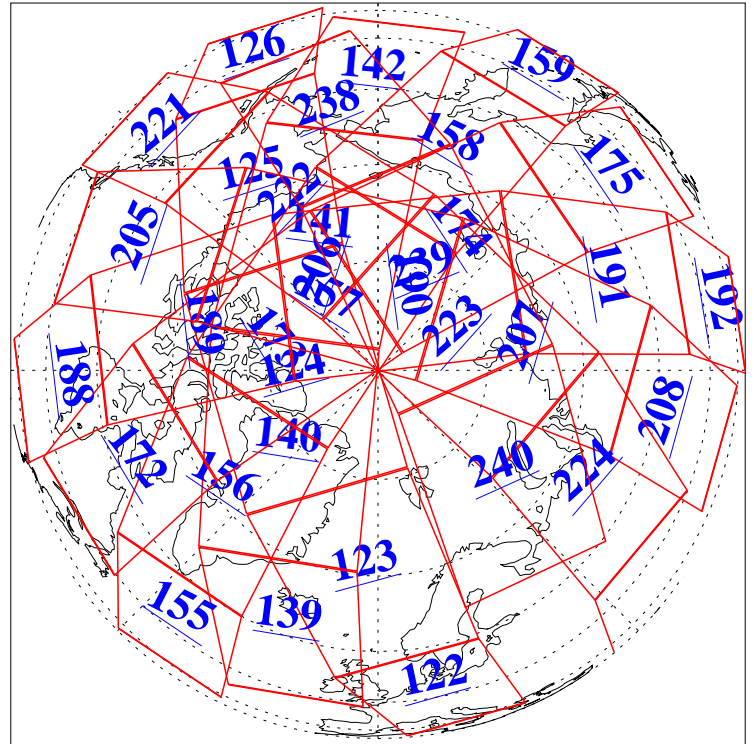

L1B Availability  
AMSU Granules: 240  
HSB Granules: 0  
AIRS Granules: 240

2 Feb 2006  
DoY 33  
Aqua Day 1370  
Granules: 1 to 120

Granules: 121 to 240

Legend: AMSU Available, HSB Available, AIRS Available

L1B Availability  
AMSU Granules: 240  
HSB Granules: 0  
AIRS Granules: 240

2 Feb 2006  
DoY 33  
Aqua Day 1370

Ascending Granules

Descending Granules

Legend: AMSU Available, HSB Available, AIRS Available

### Northern Hemisphere Granules