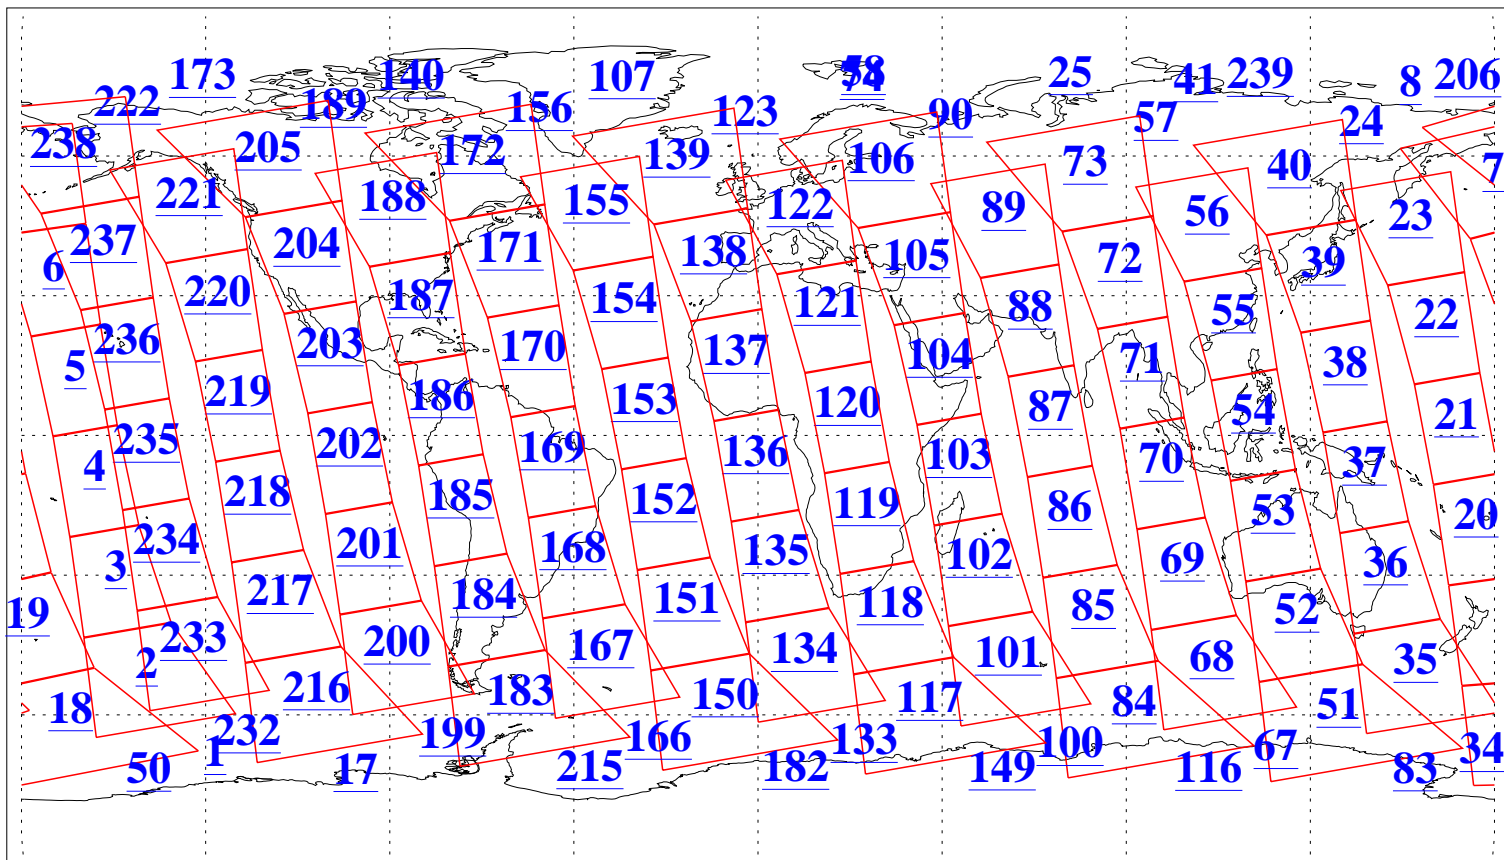

L1B Availability  
AMSU Granules: 240  
HSB Granules: 0  
AIRS Granules: 240

2 Feb 2006  
DoY 33  
Aqua Day 1370  
Granules: 1 to 120

Granules: 121 to 240

Legend: AMSU Available, HSB Available, AIRS Available

L1B Availability  
AMSU Granules: 240  
HSB Granules: 0  
AIRS Granules: 240

2 Feb 2006  
DoY 33  
Aqua Day 1370

Ascending Granules

Descending Granules

Legend: AMSU Available, HSB Available, AIRS Available