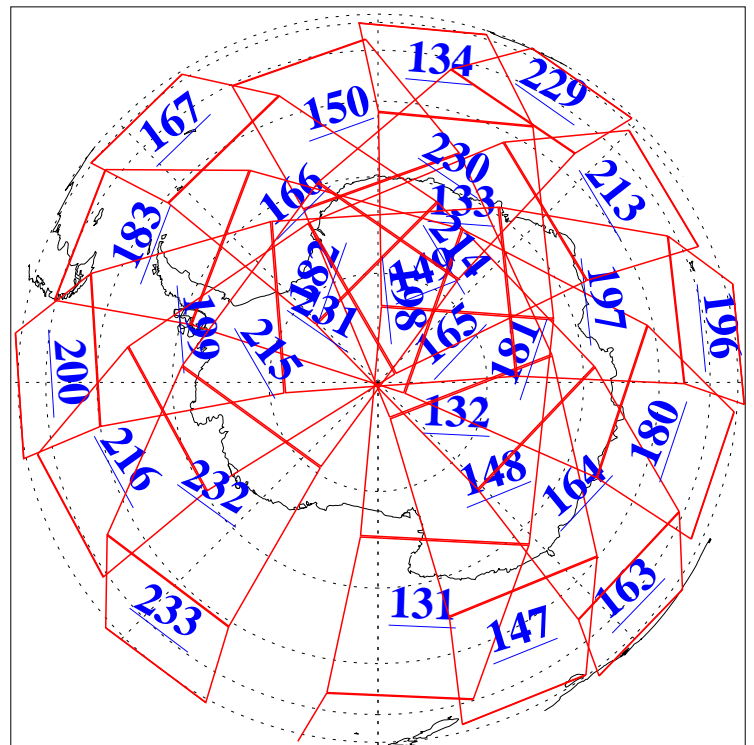

Legend: AMSU Available, HSB Available, AIRS Available