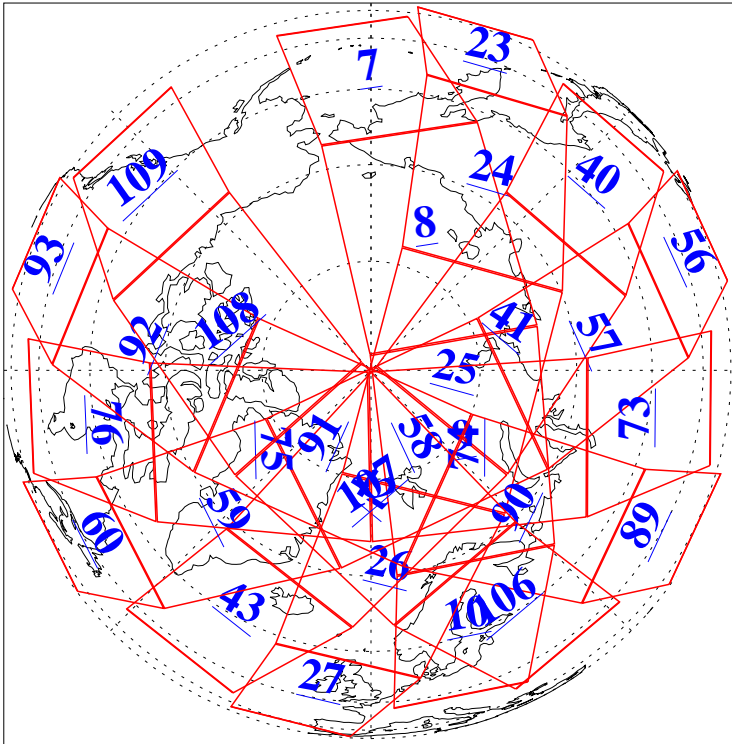

L1B Availability  
AMSU Granules: 240  
HSB Granules: 0  
AIRS Granules: 240

2 Feb 2006  
DoY 33  
Aqua Day 1370  
Granules: 1 to 120

Granules: 121 to 240

Legend: AMSU Available, HSB Available, AIRS Available

L1B Availability  
AMSU Granules: 240  
HSB Granules: 0  
AIRS Granules: 240

2 Feb 2006  
DoY 33  
Aqua Day 1370

Ascending Granules

Descending Granules

Legend: AMSU Available, HSB Available, AIRS Available

### Northern Hemisphere Granules